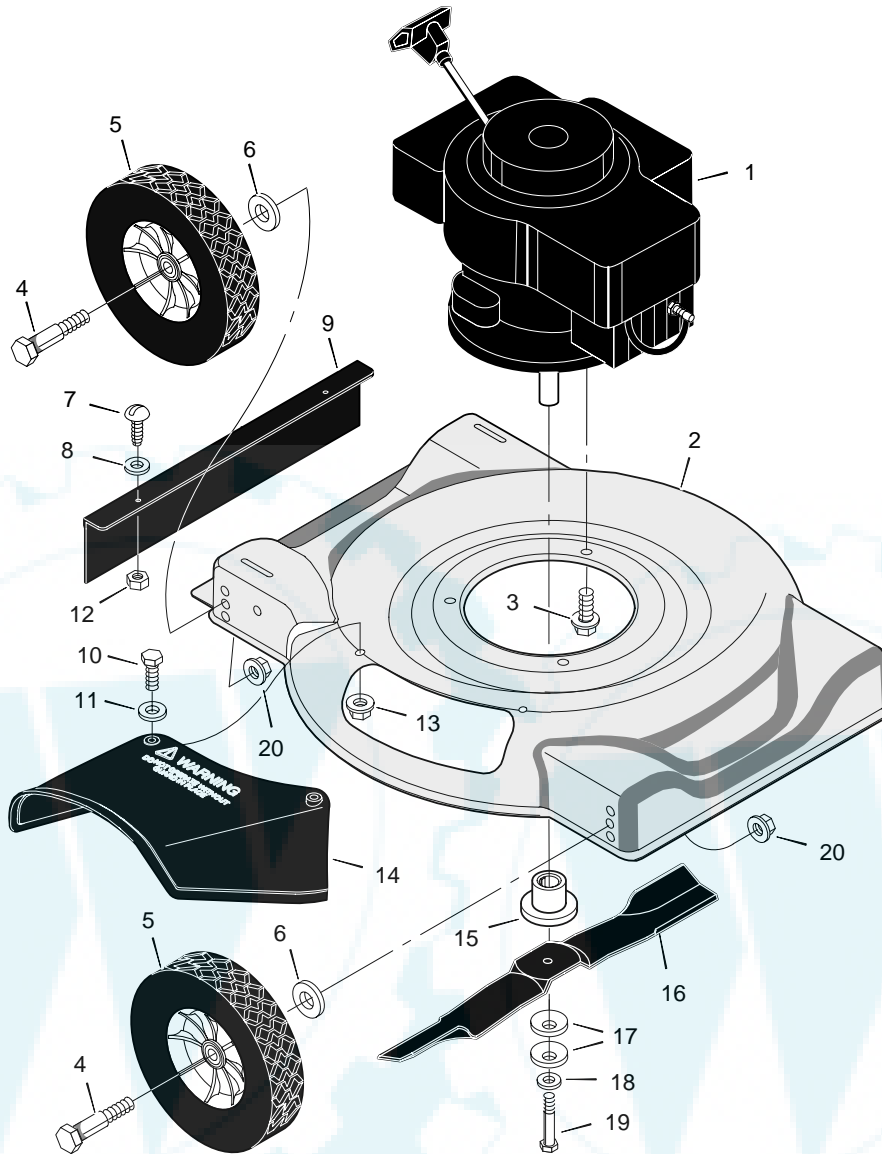

MODEL 20111x14B

REPAIR PARTS

1	Engine	----	12	Nut	15x102
2	Housing	7950007	13	Locknut	15x116
3	Bolt, Engine	25x6	14	Deflector, Chute	671929
4	Bolt, Axle	9x10	15	Blade Adapter	71056
5	Wheel and Tire	20270	16	Blade – 20"	42785E701
6	Washer	845	17	Washer, Blade	17x137
7	Screw	26x235	18	Washer	17x124
8	Washer	17x38Z	19	Bolt	1x142
9	Deflector, Rear	671912	20	Locknut	15x68
10	Bolt	1x121	-	Book, Instruction	F-010450L
11	Washer	17x37			

MODEL 20111x14B

REPAIR PARTS

1	Handle, Upper (Black)	1101095E701	9	Screw	3x136
2	Handle, Lower (Black)	672874E701	10a	Fastener, Cable	71372
3	Bracket, Stop Lever	43628BC	10b	Clip, Cable	1101352
4	Lever, Stop	671924E700	11	Bolt	1x111
6	Engine Stop Cable	1101093	12	Washer	845
7	Guide, Rope	43956	13	Spacer	671914
8	Locknut	15x116	14	Nut	15x84