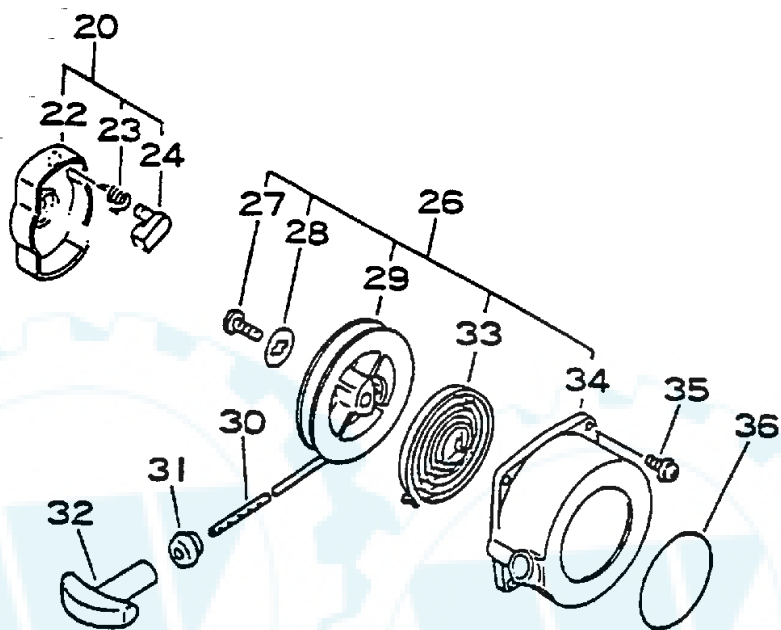

9444E

KEY	PART NUMBER	QTY	DESCRIPTION	REMARKS
20	17720244330	1	CATCHER ASY, PAWL	INCLUDES ITEMS 22 - 24
22	NSS	1	CATCHER, PAWL	
23	17723442030	1	SPRING, RETURN	
24	17721844330	1	PAWL, STARTER	
26	17720042031	1	STARTER ASY	INCLUDES ITEMS 27 - 34
27	17723644330	1	SCREW	
28	17721442030	1	WASHER	
29	17721542030	1	DRUM, STARTER	
30	17722605530	1	ROPE, STARTER	
31	17722742030	1	GUIDE, ROPE	
32	17722806530	1	GRIP, STARTER	
33	17722042030	1	SPRING, REWIND	
34	17723242031	1	CASE, STARTER	
35	90023804018	2	SCREW 4X18	
36	89011205660	1	LABEL, BRAND