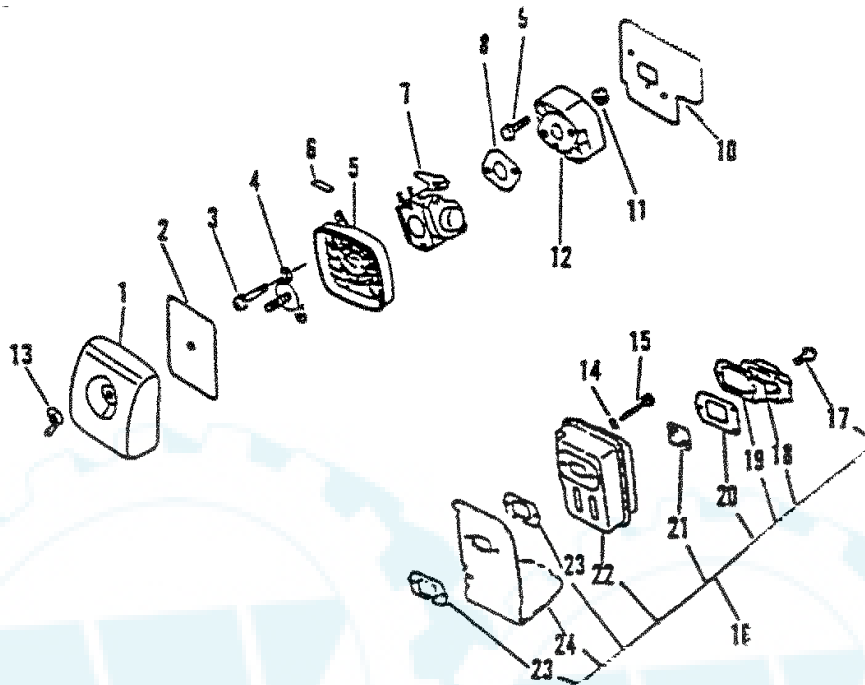

KEY	PART NUMBER	QTY	DESCRIPTION	REMARKS
4	10001251230	1	BEARING, NEEDLE	
5	10101145230	1	CYLINDER	
6	90016205022	2	BOLT, H.S. 5X22	
7	10101044330	1	GASKET, CYLINDER BASE	USE KIT 88900005063
8	10001105330	1	RING, PISTON	
9	10000044330	1	PISTON	INCLUDES ITEMS 8 - 12
10	10001311520	1	PIN, PISTON	
11	10001504630	2	CIRCLIP	
12	10001411520	2	SPACER, PISTON PIN	
13	10021242030	2	OILSEAL	
14	10020042030	1	CRANKCASE SET	INCLUDES ITEM 15
15	10021503930	2	PIN, DOWEL	
16	90081036201	2	BEARING, BALL 6201	
17	10010044731	1	CRANKSHAFT ASY	INCLUDES ITEM 4
18		1	GASKET, CRANKCASE	USE KIT 88900005063
19	90023805028	3	SCREW 5X28	

9444E

KEY	PART NUMBER	QTY	DESCRIPTION	REMARKS
6	13130040630	1	VENT	
7	13132840630	1	COVER, VENT	
8	13201305060	1	CLIP, PIPE	
9	13131244330	1	PIPE, FUEL	
10	13211546730	1	GROMMET	
11	13201309820	1	CLIP	
12	13120507320	1	STRAINER, FUEL	
13	13201013930	1	PIPE, FUEL	
14	13100440930	1	CAP ASY, FUEL TANK	INCLUDES ITEM 15
15	13101640930	1	GASKET, FUEL TANK CAP	
16	13100505661	1	TANK, FUEL	
17	90060300005	2	WASHER 5	
19	90023805016	2	SCREW 5X16	
20	13201251030	1	PIPE, FUEL	

KEY	PART NUMBER	QTY	DESCRIPTION	REMARKS
5	90023805018	1	SCREW 5X18	
6	20012405060	1	GRID, FAN CASE (BL)	
7	90025305020	6	SCREW 5X20	
8	20010505660	1	CASE, FAN	
12	20001006362	1	FAN	
13	10013205660	2	WASHER 8	
14	20011005660	1	CASE, FAN	
15	17801005060	1	CONTROL, THROTTLE (BL)	
16	17801105060	1	ROD, THROTTLE	
17	10400805660	1	COVER, ENGINE	
20	90023804018	6	SCREW 4X18	
23	10493005060	1	BASE, ENGINE	
24	10403205060	6	WASHER	
25	90023804022	5	SCREW 4X22	
27	90050000008	1	NUT 8	
28	20015205060	1	SPRING, COVER	
29	20015005060	1	SHAFT, COVER	
31	90025305014	9	SCREW 5X14	
40	89011805660	1	MODEL	
41	89019406360	1	LABEL, HOT	
42	89016003360	1	LABEL, CAUTION	
43	89017605660	1	LABEL, NOISE	
44	21001505660	1	PIPE, STRAIGHT (BL)	
45	21003105060	1	NOZZLE, FAN HEAD (BL)	
46	89541000430	1	WRENCH, W/SCREWDRIVER	