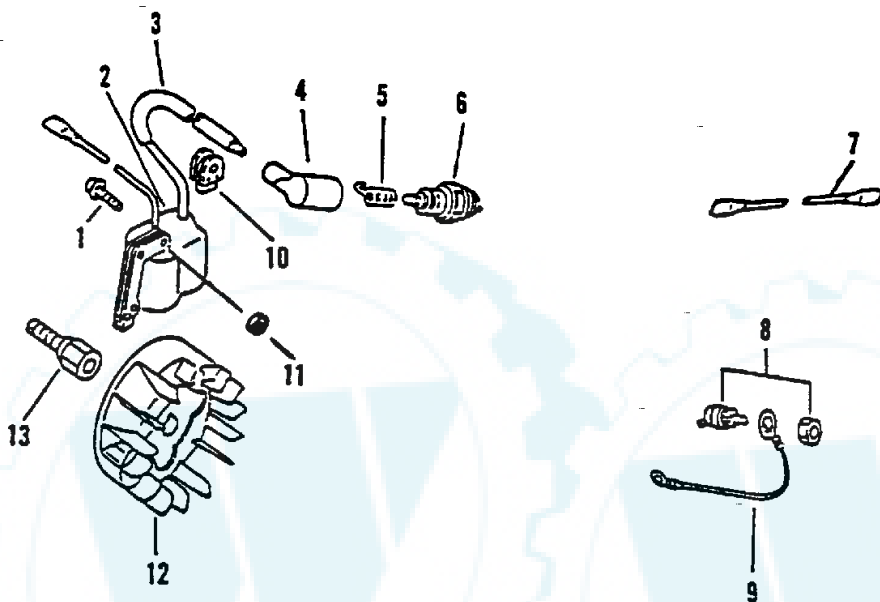

SUPPLEMENT: Ignition System Parts List
Effective on Units S/N 038510 & UP

KEY	PART NUMBER	QTY	DESCRIPTION	REMARKS
1	90023804022	2	SCREW 4X22	
2	15862606360	1	C.D. IGNITION MODULE	
3	15661105060	1	TUBE	
4	15901201620	1	CAP, SPARK PLUG	
5	15901103432	1	COIL, SPARK PLUG CAP	
6	15901010630	1	PLUG, SPARK (BPM-7A)	
7	16201006861	1	LEAD	
8	16340003460	1	SWITCH, IGNITION	
9	16201005060	1	LEAD, GROUND	
10	15011205060	1	BUSHING	
11	15011709130	2	SPACER	
12	15880006360	1	FLYWHEEL	
13	20001105660	1	HUB, FAN