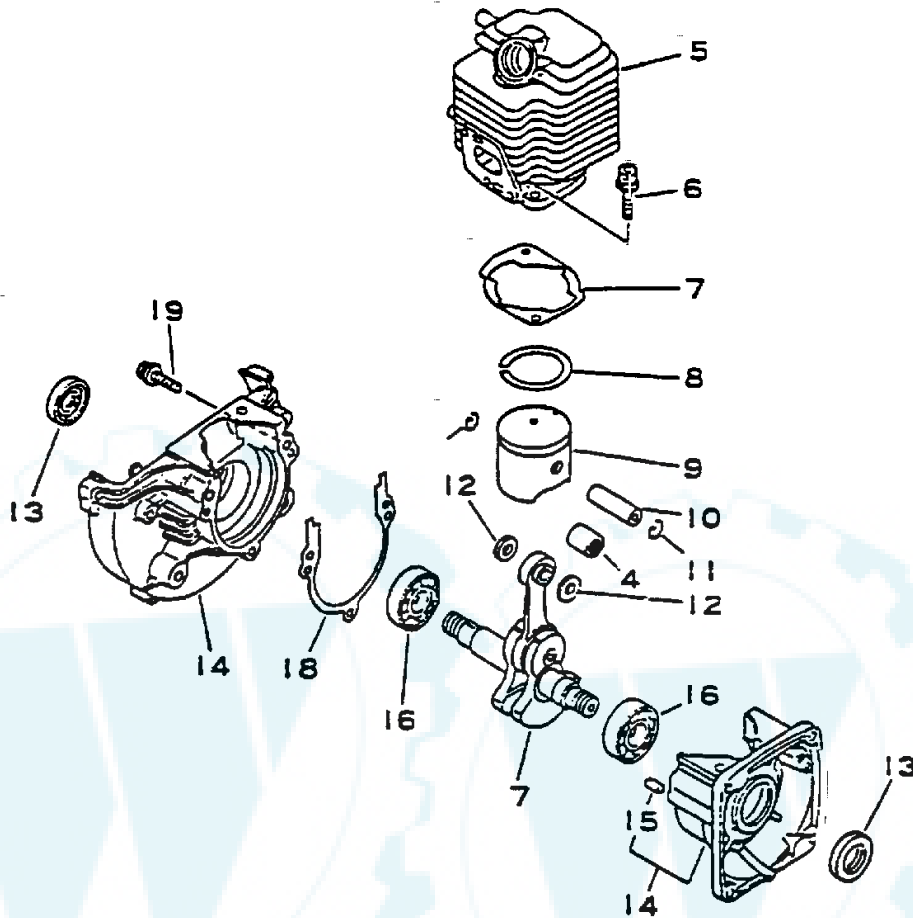

KEY	PART NUMBER	QTY	DESCRIPTION	REMARKS
4	10001251230	1	BEARING, NEEDLE	
5	10101145230	1	CYLINDER	
6	90016205022	2	BOLT, H.S. 5X22	
7	10101044330	1	GASKET, CYLINDER BASE	USE KIT 88900005063
8	10001105330	1	RING, PISTON	
9	10000044330	1	PISTON	INCLUDES ITEMS 8 - 12
10	10001311520	1	PIN, PISTON	
11	10001504630	2	CIRCLIP	
12	10001411520	2	SPACER, PISTON PIN	
13	10021242030	2	OILSEAL	
14	10020042030	1	CRANKCASE SET	INCLUDES ITEM 15
15	10021503930	2	PIN, DOWEL	
16	90081036201	2	BEARING, BALL 6201	
17	10010044731	1	CRANKSHAFT ASY	INCLUDES ITEM 4
18		1	GASKET, CRANKCASE	USE KIT 88900005063
19	90023805028	3	SCREW 5X28	

9444E

KEY	PART NUMBER	QTY	DESCRIPTION	REMARKS
6	13130040630	1	VENT	
7	13132840630	1	COVER, VENT	
8	13201305060	1	CLIP, PIPE	
9	13131244330	1	PIPE, FUEL	
10	13211546730	1	GROMMET	
11	13201309820	1	CLIP	
12	13120507320	1	STRAINER, FUEL	
13	13201013930	1	PIPE, FUEL	
14	13100440930	1	CAP ASY, FUEL TANK	INCLUDES ITEM 15
15	13101640930	1	GASKET, FUEL TANK CAP	
16	13100505661	1	TANK, FUEL	
17	90060300005	2	WASHER 5	
19	90023805016	2	SCREW 5X16	
20	13201251030	1	PIPE, FUEL	

KEY	PART NUMBER	QTY	DESCRIPTION	REMARKS
5	90023805018	1	SCREW 5X18	
6	20012405060	1	GRID, FAN CASE (BL)	
7	90025305020	6	SCREW 5X20	
8	20010505660	1	CASE, FAN	
12	20001006362	1	FAN	
13	10013205660	2	WASHER 8	
14	20011005660	1	CASE, FAN	
15	17801005060	1	CONTROL, THROTTLE (BL)	
16	17801105060	1	ROD, THROTTLE	
17	10400805660	1	COVER, ENGINE	
20	90023804018	6	SCREW 4X18	
23	10493005060	1	BASE, ENGINE	
24	10403205060	6	WASHER	
25	90023804022	5	SCREW 4X22	
27	90050000008	1	NUT 8	
28	20015205060	1	SPRING, COVER	
29	20015005060	1	SHAFT, COVER	
31	90025305014	9	SCREW 5X14	
40	89011805660	1	MODEL	
41	89019406360	1	LABEL, HOT	
42	89016003360	1	LABEL, CAUTION	
43	89017605660	1	LABEL, NOISE	
44	21001505660	1	PIPE, STRAIGHT (BL)	
45	21003105060	1	NOZZLE, FAN HEAD (BL)	
46	89541000430	1	WRENCH, W/SCREWDRIVER	