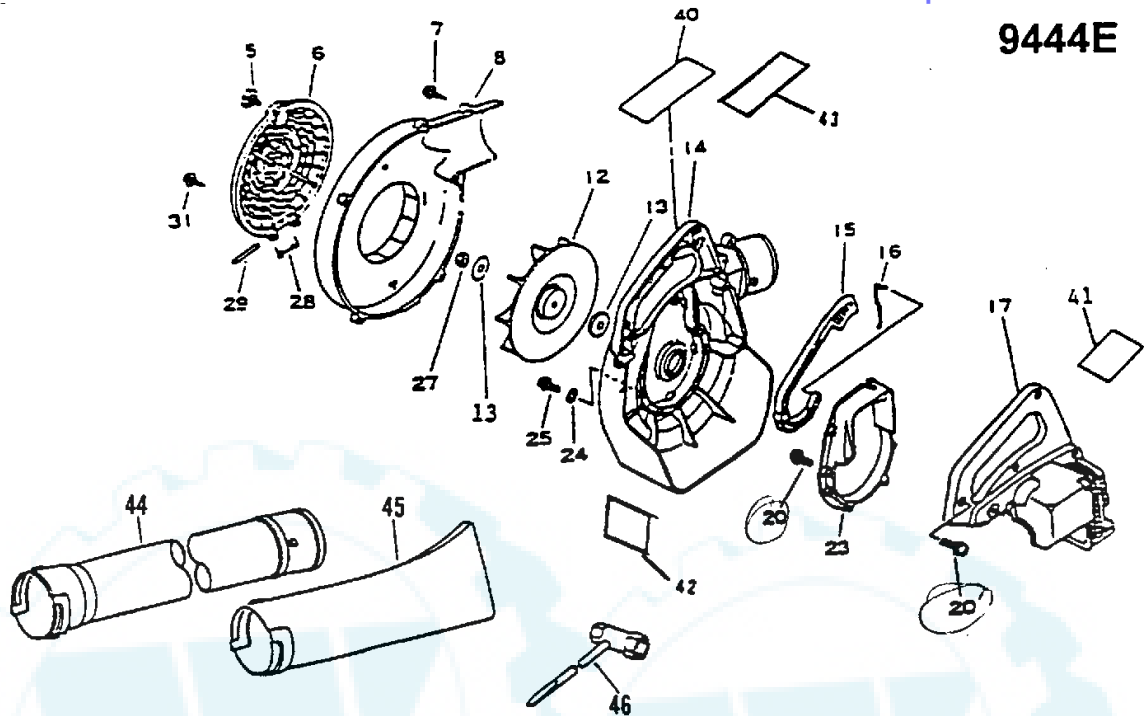

KEY	PART NUMBER	QTY	DESCRIPTION	REMARKS
4	10001251230	1	BEARING, NEEDLE	
5	10101145230	1	CYLINDER	
6	90016205022	2	BOLT, H.S. 5X22	
7	10101044330	1	GASKET, CYLINDER BASE	USE KIT 88900005063
8	10001105330	1	RING, PISTON	
9	10000044330	1	PISTON	INCLUDES ITEMS 8 - 12
10	10001311520	1	PIN, PISTON	
11	10001504630	2	CIRCLIP	
12	10001411520	2	SPACER, PISTON PIN	
13	10021242030	2	OILSEAL	
14	10020042030	1	CRANKCASE SET	INCLUDES ITEM 15
15	10021503930	2	PIN, DOWEL	
16	90081036201	2	BEARING, BALL 6201	
17	10010044731	1	CRANKSHAFT ASY	INCLUDES ITEM 4
18		1	GASKET, CRANKCASE	USE KIT 88900005063
19	90023805028	3	SCREW 5X28	

9444E

KEY	PART NUMBER	QTY	DESCRIPTION	REMARKS
6	13130040630	1	VENT	
7	13132840630	1	COVER, VENT	
8	13201305060	1	CLIP, PIPE	
9	13131244330	1	PIPE, FUEL	
10	13211546730	1	GROMMET	
11	13201309820	1	CLIP	
12	13120507320	1	STRAINER, FUEL	
13	13201013930	1	PIPE, FUEL	
14	13100440930	1	CAP ASY, FUEL TANK	INCLUDES ITEM 15
15	13101640930	1	GASKET, FUEL TANK CAP	
16	13100505661	1	TANK, FUEL	
17	90060300005	2	WASHER 5	
19	90023805016	2	SCREW 5X16	
20	13201251030	1	PIPE, FUEL	

KEY	PART NUMBER	QTY	DESCRIPTION	REMARKS
5	90023805018	1	SCREW 5X18	
6	20012405060	1	GRID, FAN CASE (BL)	
7	90025305020	6	SCREW 5X20	
8	20010505660	1	CASE, FAN	
12	20001006362	1	FAN	
13	10013205660	2	WASHER 8	
14	20011005660	1	CASE, FAN	
15	17801005060	1	CONTROL, THROTTLE (BL)	
16	17801105060	1	ROD, THROTTLE	
17	10400805660	1	COVER, ENGINE	
20	90023804018	6	SCREW 4X18	
23	10493005060	1	BASE, ENGINE	
24	10403205060	6	WASHER	
25	90023804022	5	SCREW 4X22	
27	90050000008	1	NUT 8	
28	20015205060	1	SPRING, COVER	
29	20015005060	1	SHAFT, COVER	
31	90025305014	9	SCREW 5X14	
40	89011805660	1	MODEL	
41	89019406360	1	LABEL, HOT	
42	89016003360	1	LABEL, CAUTION	
43	89017605660	1	LABEL, NOISE	
44	21001505660	1	PIPE, STRAIGHT (BL)	
45	21003105060	1	NOZZLE, FAN HEAD (BL)	
46	89541000430	1	WRENCH, W/SCREWDRIVER	