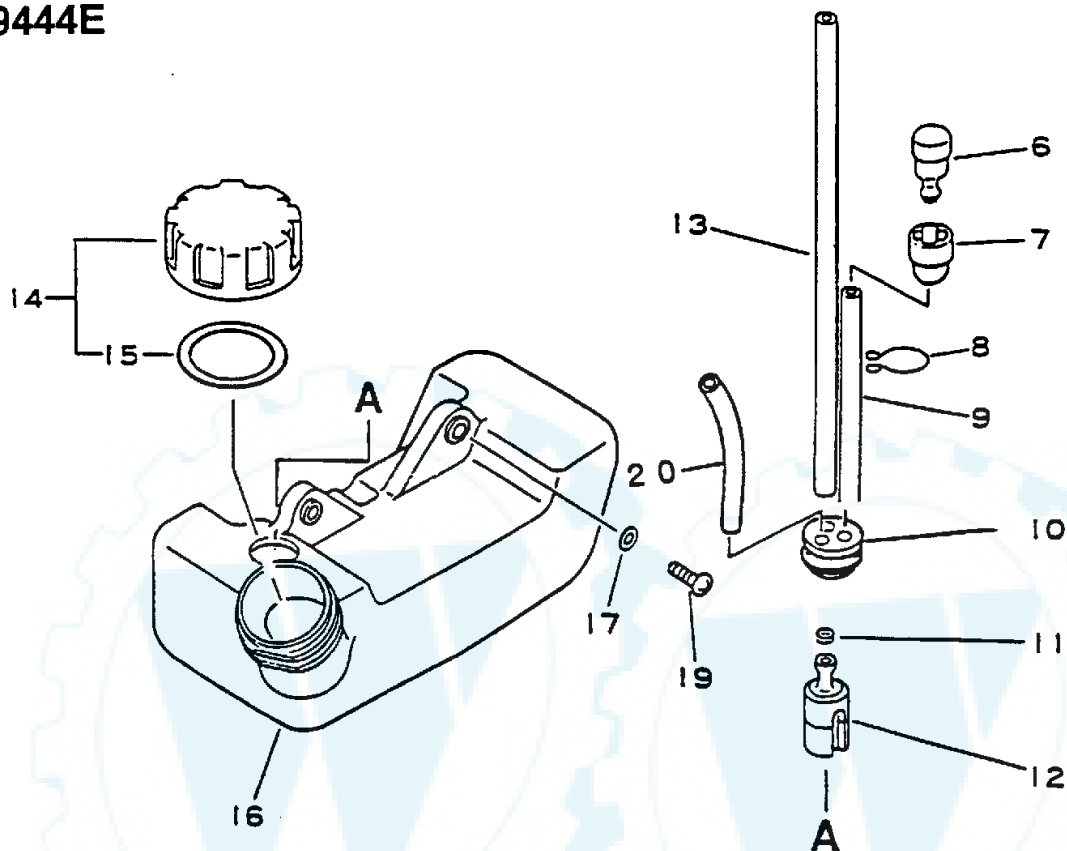

KEY	PART NUMBER	QTY	DESCRIPTION	REMARKS
4	10001251230	1	BEARING, NEEDLE	
5	10101145230	1	CYLINDER	
6	90016205022	2	BOLT, H.S. 5X22	
7	10101044330	1	GASKET, CYLINDER BASE	USE KIT 88900005063
8	10001105330	1	RING, PISTON	
9	10000044330	1	PISTON	INCLUDES ITEMS 8 - 12
10	10001311520	1	PIN, PISTON	
11	10001504630	2	CIRCLIP	
12	10001411520	2	SPACER, PISTON PIN	
13	10021242030	2	OILSEAL	
14	10020042030	1	CRANKCASE SET	INCLUDES ITEM 15
15	10021503930	2	PIN, DOWEL	
16	90081036201	2	BEARING, BALL 6201	
17	10010044731	1	CRANKSHAFT ASY	INCLUDES ITEM 4
18		1	GASKET, CRANKCASE	USE KIT 88900005063
19	90023805028	3	SCREW 5X28	

9444E

KEY	PART NUMBER	QTY	DESCRIPTION	REMARKS
6	13130040630	1	VENT	
7	13132840630	1	COVER, VENT	
8	13201305060	1	CLIP, PIPE	
9	13131244330	1	PIPE, FUEL	
10	13211546730	1	GROMMET	
11	13201309820	1	CLIP	
12	13120507320	1	STRAINER, FUEL	
13	13201013930	1	PIPE, FUEL	
14	13100440930	1	CAP ASY, FUEL TANK	INCLUDES ITEM 15
15	13101640930	1	GASKET, FUEL TANK CAP	
16	13100505661	1	TANK, FUEL	
17	90060300005	2	WASHER 5	
19	90023805016	2	SCREW 5X16	
20	13201251030	1	PIPE, FUEL	

KEY	PART NUMBER	QTY	DESCRIPTION	REMARKS
5	90023805018	1	SCREW 5X18	
6	20012405060	1	GRID, FAN CASE (BL)	
7	90025305020	6	SCREW 5X20	
8	20010505660	1	CASE, FAN	
12	20001006362	1	FAN	
13	10013205660	2	WASHER 8	
14	20011005660	1	CASE, FAN	
15	17801005060	1	CONTROL, THROTTLE (BL)	
16	17801105060	1	ROD, THROTTLE	
17	10400805660	1	COVER, ENGINE	
20	90023804018	6	SCREW 4X18	
23	10493005060	1	BASE, ENGINE	
24	10403205060	6	WASHER	
25	90023804022	5	SCREW 4X22	
27	90050000008	1	NUT 8	
28	20015205060	1	SPRING, COVER	
29	20015005060	1	SHAFT, COVER	
31	90025305014	9	SCREW 5X14	
40	89011805660	1	MODEL	
41	89019406360	1	LABEL, HOT	
42	89016003360	1	LABEL, CAUTION	
43	89017605660	1	LABEL, NOISE	
44	21001505660	1	PIPE, STRAIGHT (BL)	
45	21003105060	1	NOZZLE, FAN HEAD (BL)	
46	89541000430	1	WRENCH, W/SCREWDRIVER	