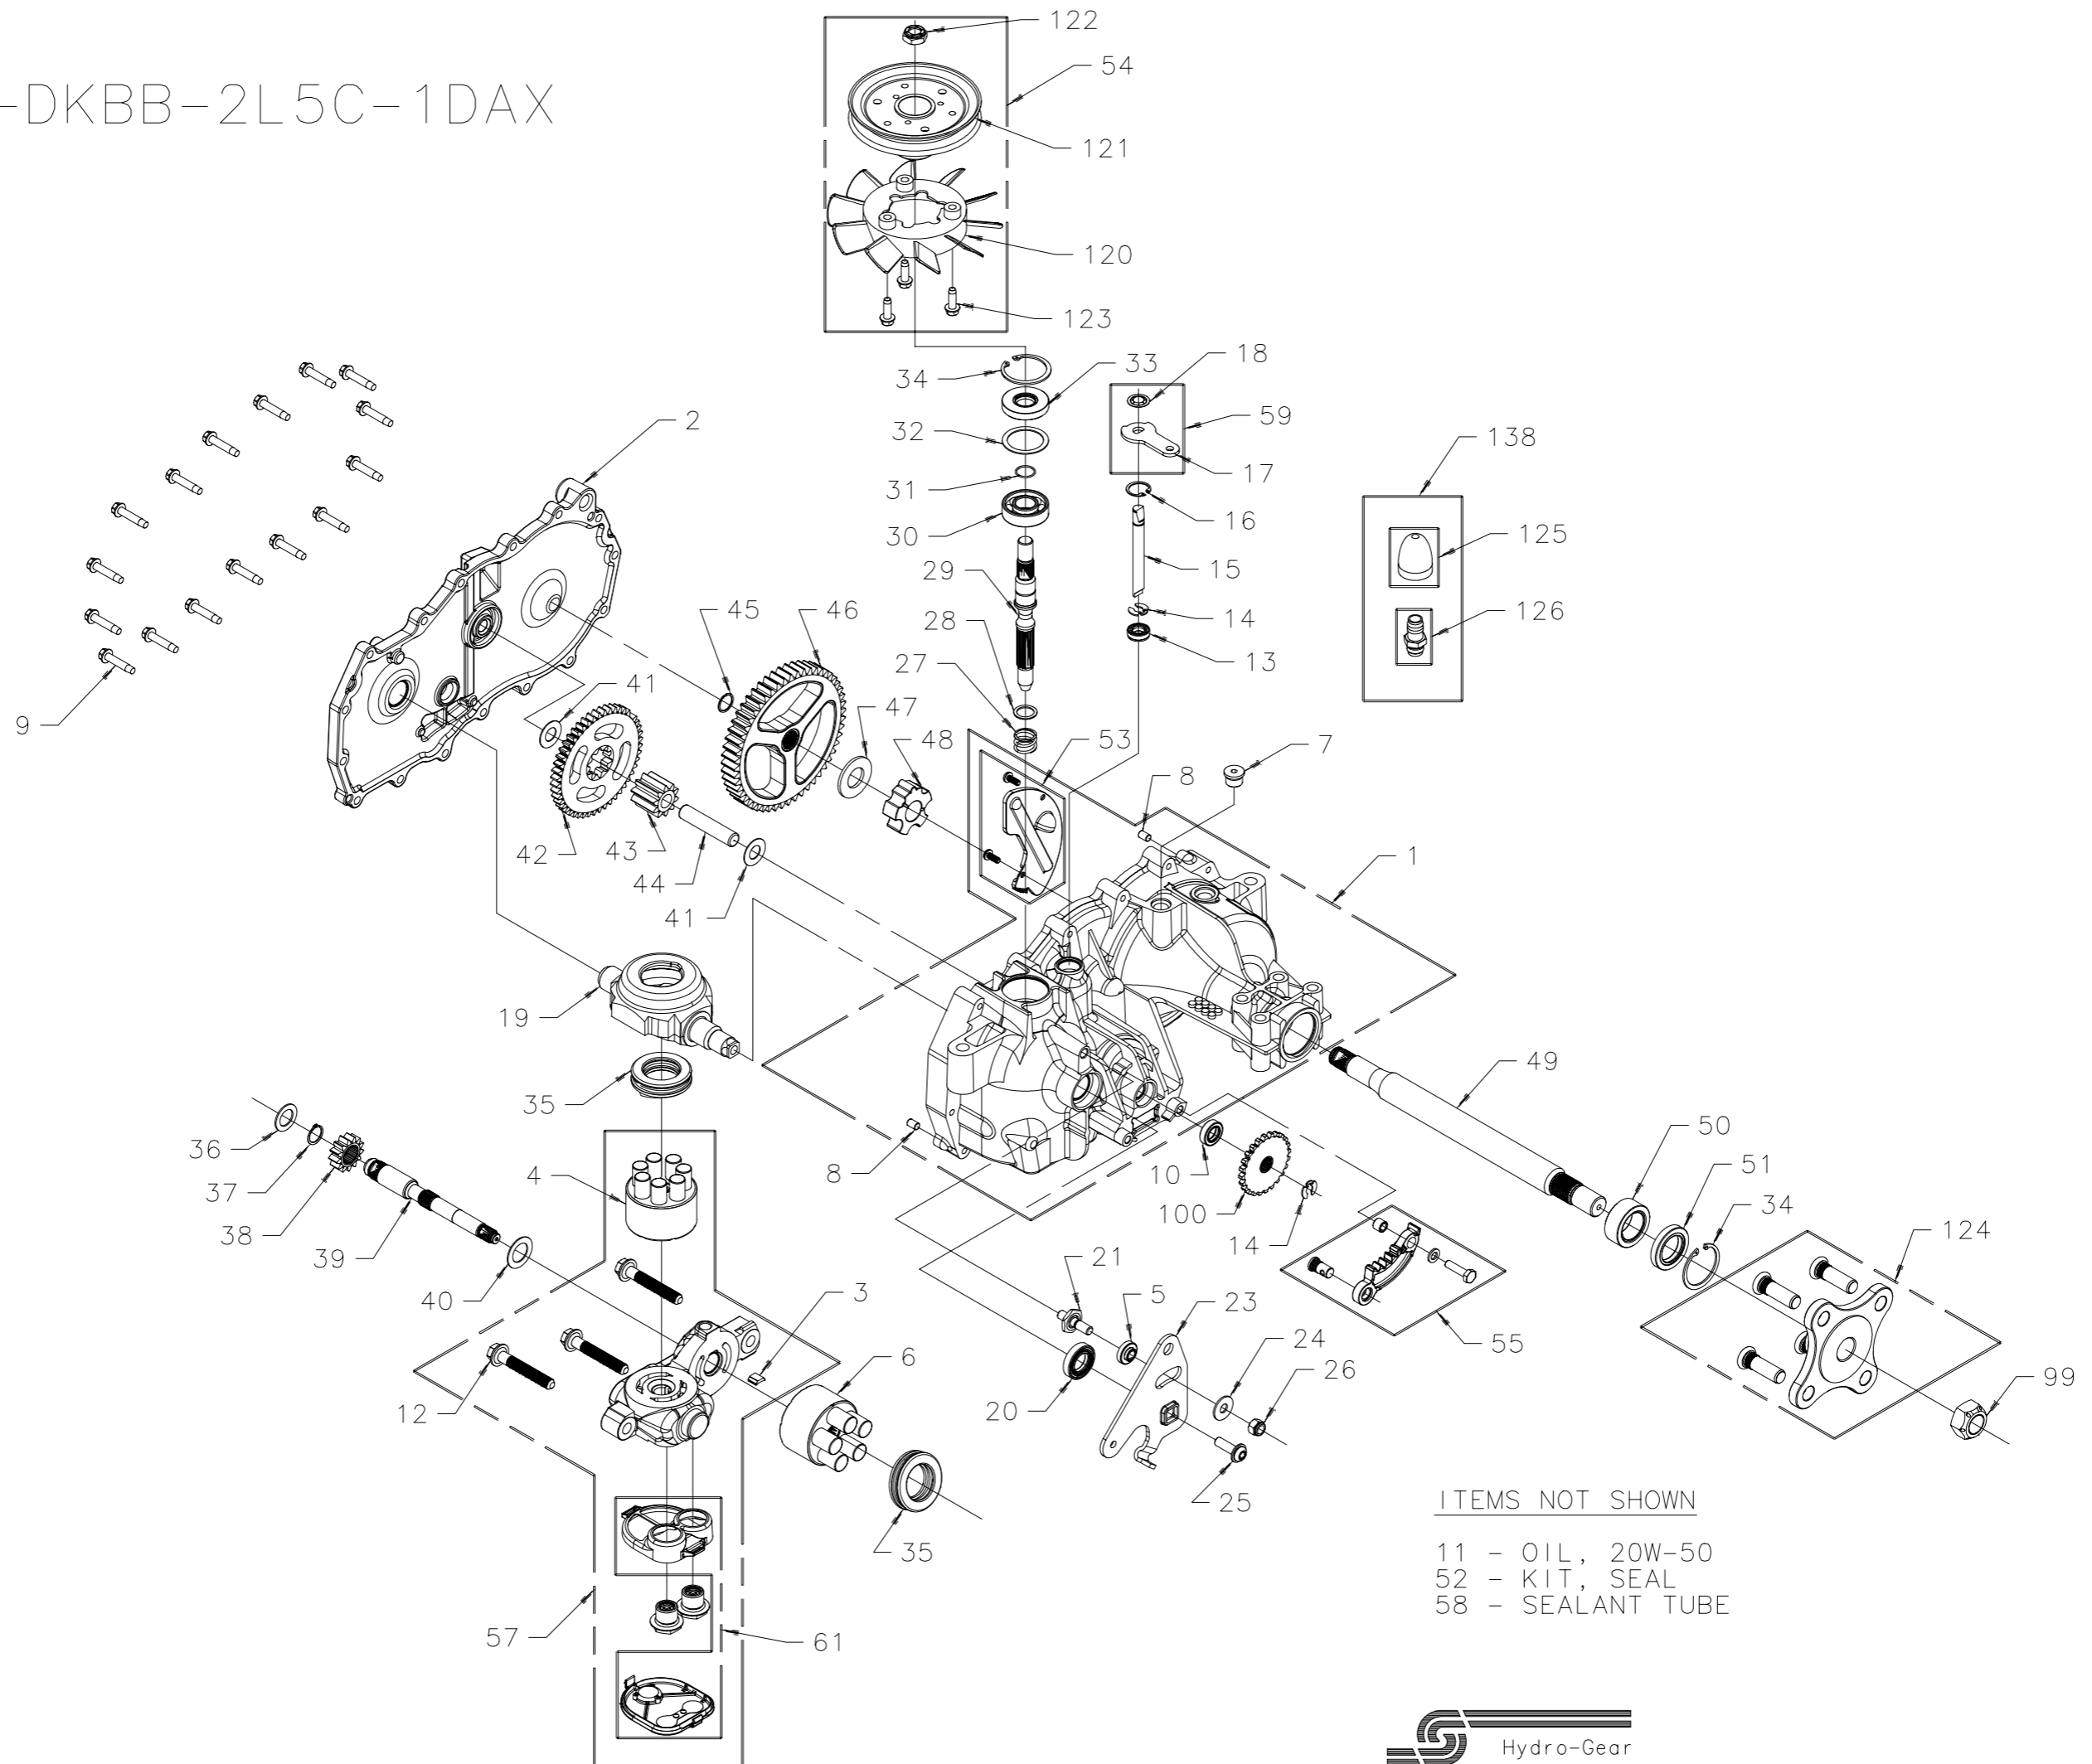

ZB-DKBB-2L5C-1DAX

ITEMS NOT SHOWN

- 11 - OIL, 20W-50
- 52 - KIT, SEAL
- 58 - SEALANT TUBE

ZB-DKBB-2L5C-1DAX

ITEM	PART #	QTY	DESCRIPTION
1	71097	1	ASSEMBLY, MAIN HOUSING-LH
			HOUSING, MAIN LH-MACHINED
			BUSHING, .865 X .985 X .790
			PLATE, EXPANSION LH
			SCREW, 10-32 X 1/2 (SELF-TAPPING)
			PIN, STANDARD, HEADLESS
			SEALANT TUBE, 10.3 oz
			SEAL, LIP .375 X .75 X .25
			BEARING-JOURNAL
			SEAL, LIP .50" X .88" X .25"
2	70983L	1	ASSEMBLY, SIDE-LH
			HOUSING, SIDE LH-MACHINED
			BUSHING, .865 X .985 X .790
3	51448	1	PLATE, BYPASS
4	70723	1	ASSEMBLY, PUMP BLOCK (7P-10cc)
			BLOCK, CYLINDER
			PISTON
			SPRING, COMPRESSION
			WASHER, THRUST
5	51846	1	SPACER
6	70331	1	ASSEMBLY, MOTOR BLOCK (5P-10cc)
			BLOCK, CYLINDER
			PISTON
			SPRING, COMPRESSION
			WASHER, THRUST
7	9005110-5600	1	PLUG, SAE #6
8	9004800-2506	2	PIN, STAINLESS, HEADLESS
9	51190	16	HFHCS 1/4-20 X 1.25 (SELF-TAPPING)
10	9008000-0125	1	SEAL, LIP .50 X .88 X .25
11		56 oz.	OIL, 20W-50
12	50016	3	BOLT, HEX FLANGE 3/8-24 X 2.5
13	51626	1	SEAL, LIP .375 X .75 X .25
14	51628	2	RING, RETAINING .375 EXT
15	51625	1	ROD, BYPASS
16	51627	1	RING, RETAINING .750 INT
17	51629	1	ARM, BYPASS
18	51630	1	RING, RETAINING .375 EXT (PUSHNUT)
19	51048	1	SWASHPLATE, TRUNNION, MACHINED
20	51140	1	SEAL, LIP 18 X 32 X 7
21	50426	1	STUD, SHORT 5/16-24
23	51842	1	ARM, CONTROL (LH)
24	44130	1	WASHER, FLAT 11/32 ID X 7/8 OD X 1/16
25	51812	1	TWHCS 5/16-24 X 1.0
26	50317	1	NUT, HEX LOCK 5/16-24 UNJF
27	2003014	1	SPRING-HELICAL COMPRESSION
28	2003017	1	WASHER .591 X .787 X .040