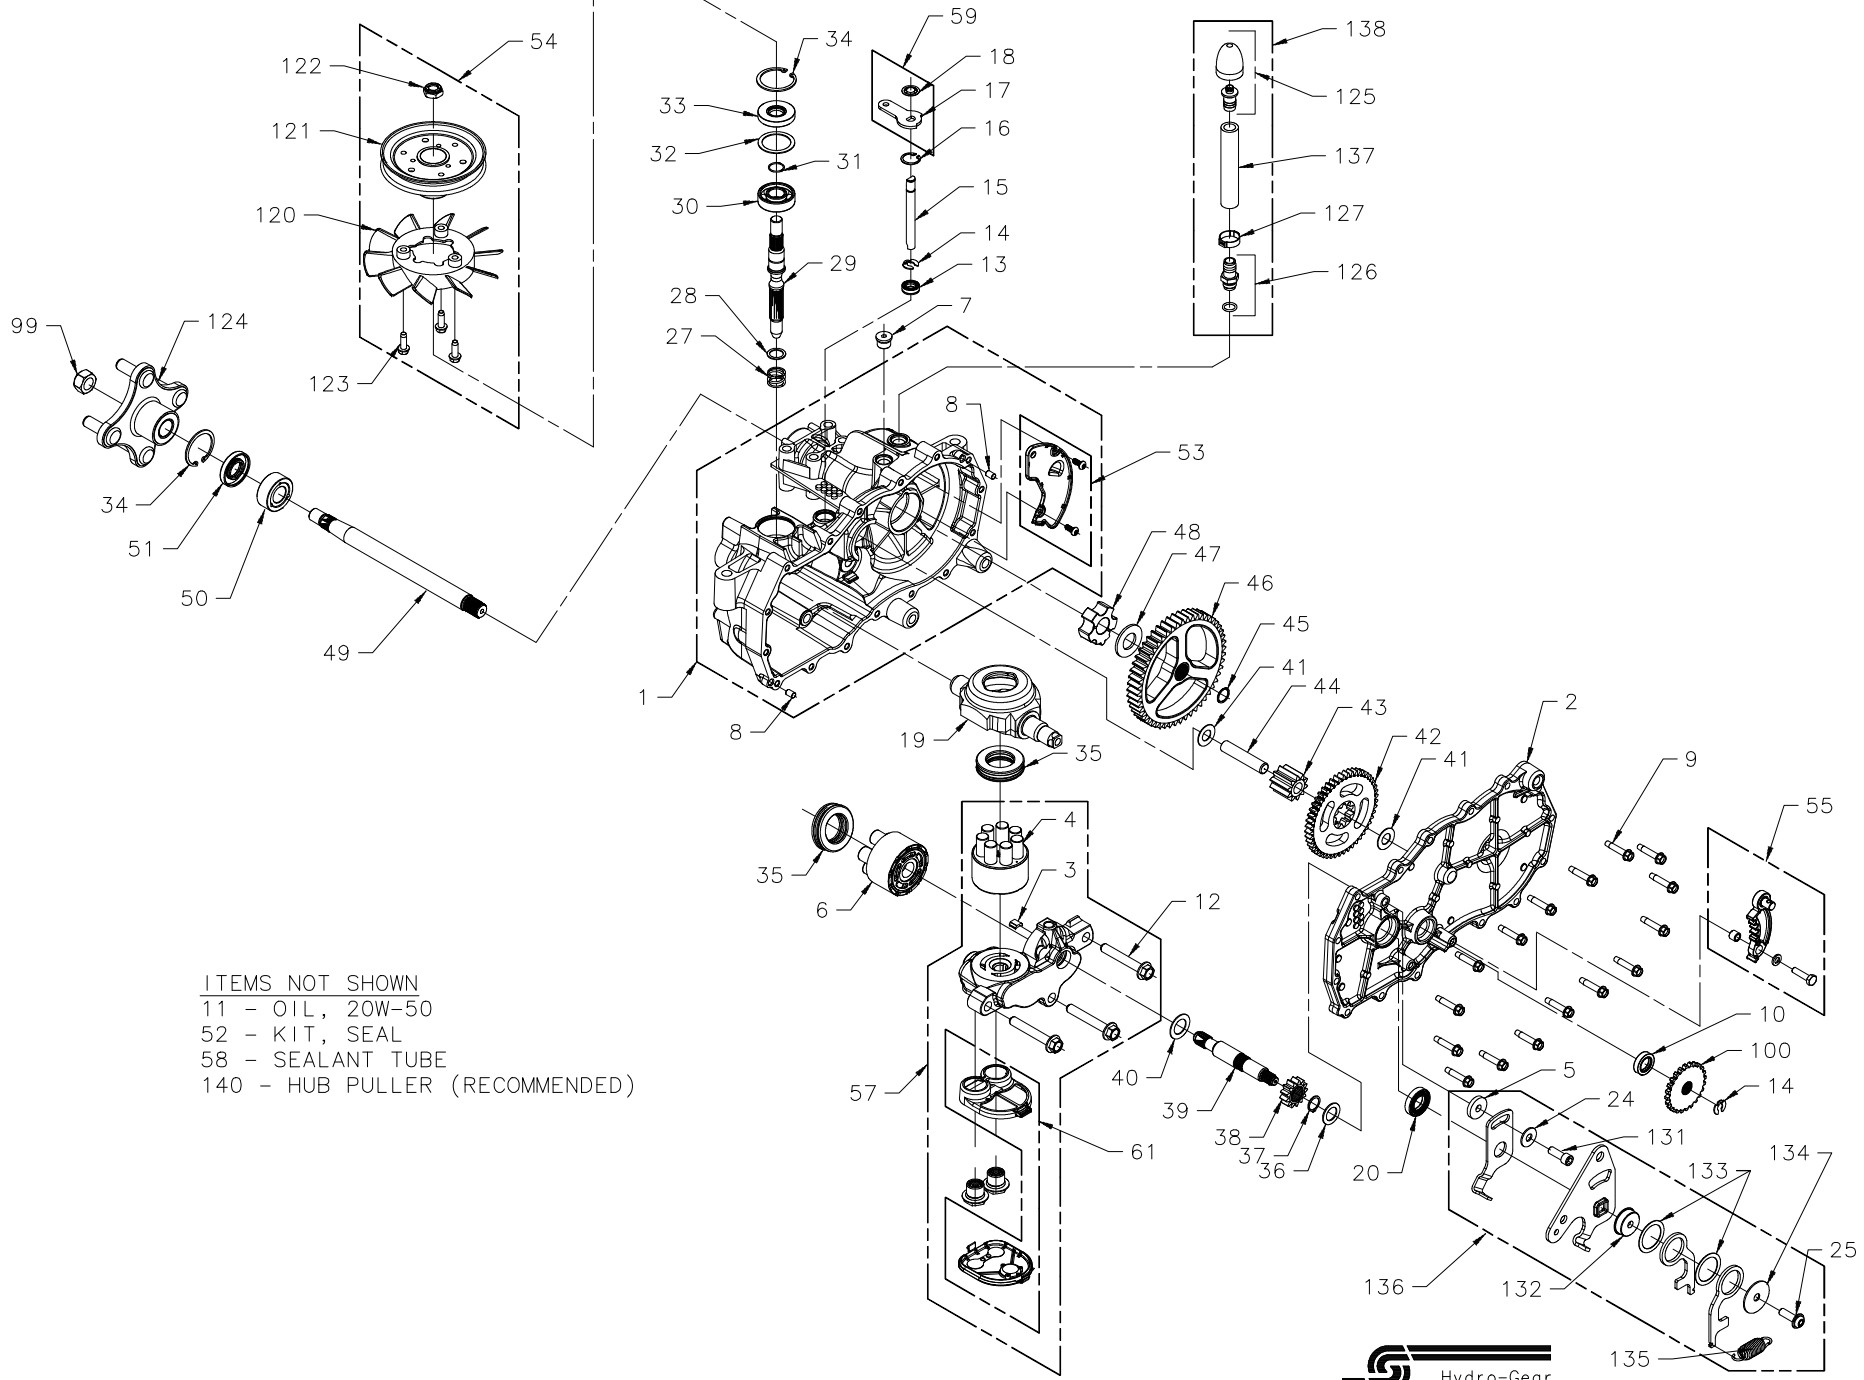

ZA-ACBB-2D2C-1DBX

1. ITEMS NOT SHOWN
   11 - OIL, 20W-50
   52 - KIT, SEAL
   58 - SEALANT TUBE
   140 - HUB PULLER (RECOMMENDED)

ZA-ACBB-2D2C-1DBX

ITEM	PART #	QTY	DESCRIPTION
1	71030R	1	ASSEMBLY, MAIN HOUSING-RH
			HOUSING, MAIN RH-MACHINED
			BUSHING, .865 X .985 X .790
			PLATE, EXPANSION RH
			SCREW, 10-32 X 1/2 (SELF-TAPPING)
			PIN, STANDARD, HEADLESS
			SEALANT TUBE, 10.3 oz
			SEAL, LIP .375 X .75 X .25
2	71031R	1	ASSEMBLY, SIDE-RH
			HOUSING, SIDE RH-MACHINED
			BUSHING, .624 X .719 X .562
			BUSHING, .865 X .985 X .790
			SEAL, LIP .625 X 1.000 X .250
			SEAL, LIP 18 X 32 X 7
3	51448	1	PLATE, BYPASS
4	70723	1	ASSEMBLY, PUMP BLOCK (7P-10CC)
			BLOCK, CYLINDER
			PISTON
			SPRING, COMPRESSION
			WASHER, THRUST
5	51949	1	SPACER, .320 x 1.005
6	70331	1	ASSEMBLY, MOTOR BLOCK (5P-10CC)
			BLOCK, CYLINDER
			PISTON
			SPRING, COMPRESSION
			WASHER, THRUST
7	9005110-5600	1	PLUG, SAE #6
8	9004800-2506	2	PIN, STAINLESS, HEADLESS
9	51190	16	HFHCS 1/4-20 X 1.25 (SELF-TAPPING)
10	70719	1	KIT, BRAKE SEAL
11		56 oz.	OIL, 20W-50
12	50016	3	BOLT, HEX FLANGE 3/8-24 X 2.5
13	51626	1	SEAL, LIP .375 X .75 X .25
14	51628	2	RING, RETAINING .375 EXT
15	51625	1	ROD, BYPASS
16	51627	1	RING, RETAINING .750 INT
17	51629	1	ARM, BYPASS
18	51630	1	RING, RETAINING .375 EXT (PUSHNUT)
19	51048	1	SWASHPLATE, TRUNNION, MACHINED
20	51140	1	SEAL, LIP 18 X 32 X 7
24	44130	1	WASHER, FLAT 11/32 ID X 7/8 OD X 1/16
25	51812	1	TWHCS 5/16-24 X 1.0
27	2003014	1	SPRING-HELICAL COMPRESSION
28	2003017	1	WASHER .591 X .787 X .040
29	51062	1	SHAFT, INPUT
30	50315	1	BEARING, BALL 17MM ID X 40MM OD X 12MM
31	2000022	1	RING, RETAINING WIRE .561 ID
32	50951	1	SPACER
33	51161	1	SEAL, LIP 17 X 40 X 7
34	50329	2	RING, RETAINING
35	50551	2	BEARING, THRUST 30 X 52 X 13
36	44371	1	WASHER, FLAT 5/8 ID X 1.0 OD X .05
37	44145	1	RING, RETAINING
38	51130	1	GEAR, PINION, 13T
39	51632	1	SHAFT, MOTOR
40	51069	1	WASHER, MOTOR SHAFT .71 ID X 1.16 OD X .04
41	50132	2	WASHER, HT .5 ID X 1.0 OD X.032

ITEM	PART #	QTY	DESCRIPTION
42	51129	1	GEAR, 10T/48T
43	51043	1	GEAR, 10T JACKSHAFT
44	51083	1	PIN, JACKSHAFT
45	44871	1	RING, SPIRAL RETAINING
46	51633	1	GEAR, 52T BULL
47	44875	1	WASHER, 3/4 ID X 1-1/2 OD X .13
48	51088	1	BEARING, SLEEVE (INBOARD)
49	51894	1	SHAFT, AXLE (3.6 TAPER)
50	51089	1	BUSHING, AXLE
51	51066	1	SEAL, LIP, .75 X 1.5
52	70853	1	KIT, SEAL
			SEAL, LIP .625 X 1.000 X .250
			SEAL, LIP .375 X .75 X .25
			SEAL, LIP 18 X 32 X 7
			SEAL, LIP 17 X 40 X 7
			SEAL, LIP .750 X 1.577 X .250
			SEAL, LIP 1.00 X 1.577
			SEAL, LIP .50 X .88 X .25
			RING, RETAINING .375 EXT
			RING, RETAINING .750 INT
			RING, RETAINING .375 EXT
			RING, RETAINING 1.56 INT
			RING, RETAINING WIRE .561
			RING, RETAINING .62 EXT
			RING, RETAINING, SPIRAL
53	70868R	1	KIT, EXPANSION PLATE, RH
			PLATE, EXPANSION RH
			SCREW, 10-32 X 1/2 (SELF-TAPPING)
54	70591	1	KIT, FAN-PULLEY
			FAN, 6", 10 BLADE
			PULLEY, 4.5"
			NUT, HEX LOCK 1/2-20 (NYLON INSERT)
			SCREW, HEX WASHER HEAD TAPPING 1/4-20 X .75
55	71070	1	KIT, BRAKE ARM, RH
			ARM, PARKING BRAKE
			WASHER .28 X .50 X .063
			BOLT, 1/4-20 X 1 W/PATCH
			BUSHING, .260 X .394 X .330
			CLEVIS PIN
57	71143	1	KIT, CENTER SECTION-FILTER RH
			ASSEMBLY, PUMP BLOCK (7P-10CC)
			CENTER SECTION, RH-MACHINED
			BUSHING, .707 X .788 X .591
			PLATE, BYPASS
			BOLT, HEX FLANGE 3/8-24 X 2.5
			FILTER, BASE
			CHECK PLUG ASSEMBLY .027, WASHER
			ASSEMBLY, COVER
58	50928	1	SEALANT TUBE, 10.3 oz
59	70891	1	KIT, BYPASS ARM
			ARM, BYPASS
			RING, RETAINING .375 EXT (PUSHNUT)
61	70911	1	KIT, FILTER
			FILTER, BASE
			ASSEMBLY, COVER
99	51901	1	NUT, HEX 9/16-18
100	51635	1	DISC, COG BRAKE