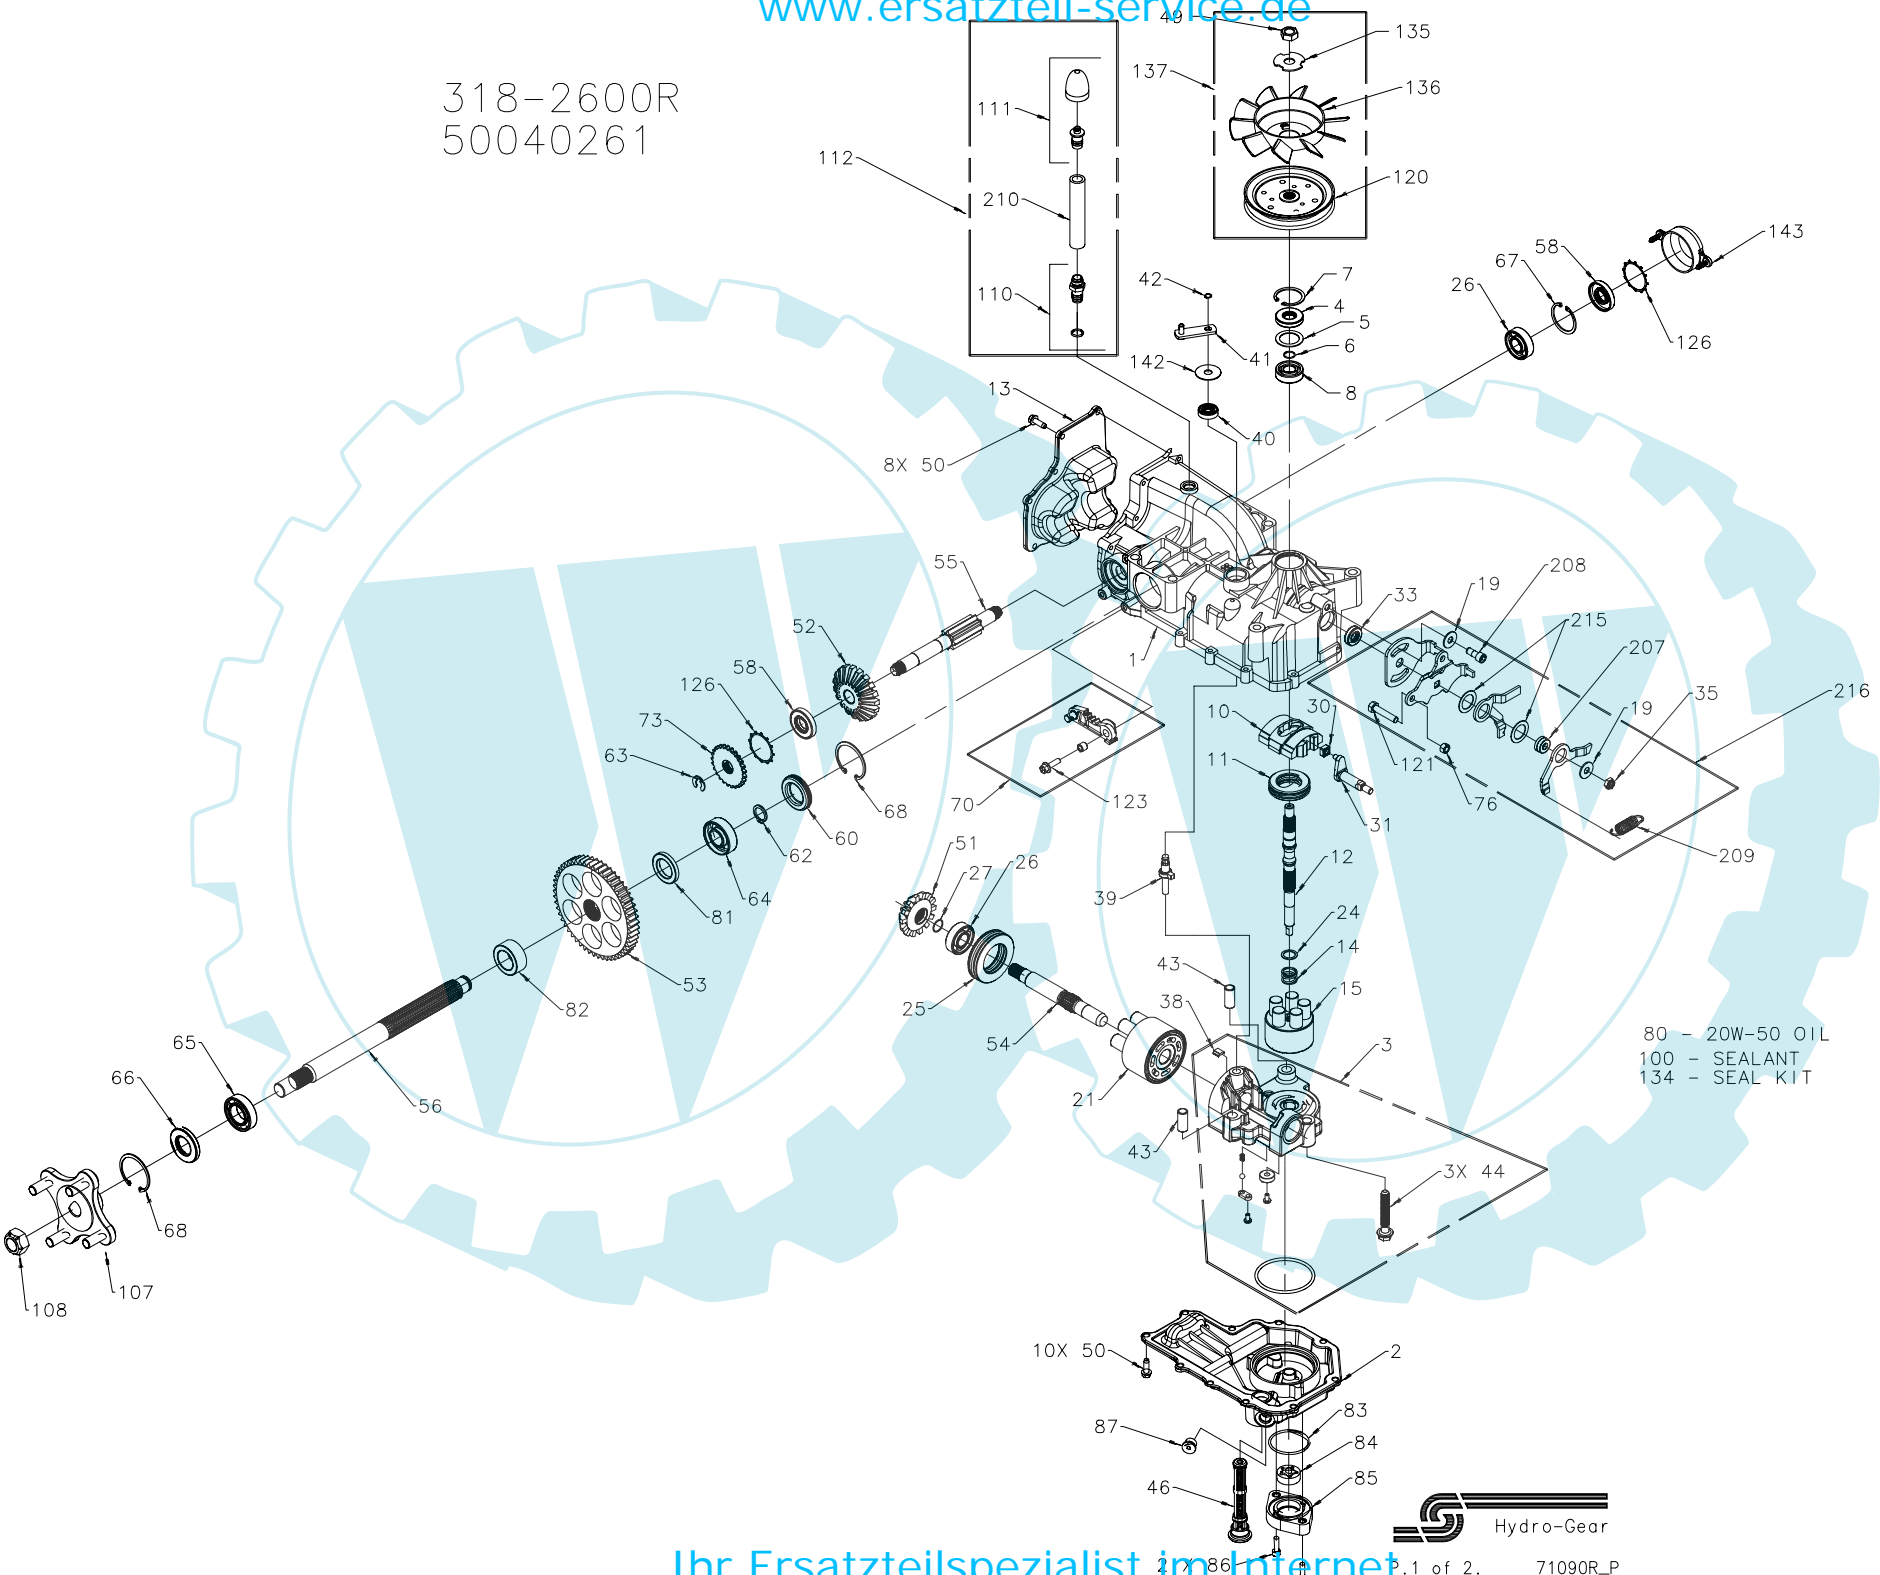

318-2600R
50040261

80 - 20W-50 OIL
100 - SEALANT
134 - SEAL KIT

318-2600R
50040261

ITEM NO.	HYDRO-GEAR PART NO.	QTY.	DESCRIPTION	ITEM NO.	HYDRO-GEAR PART NO.	QTY.	DESCRIPTION	ITEM NO.	HYDRO-GEAR PART NO.	QTY.	DESCRIPTION
1	70652	1	KIT, HOUSING-MAIN	43	50002	2	PIN	134	70553	1	KIT, SEAL
		1	HOUSING, MAIN	44	50016	3	SCREW			1	SEAL, LIP 15 X 35 X 7
		2	CRADLE BEARING	46	51931	1	ASSEMBLY, FILTER			1	RING, RETAINING
		1	SCREW HFHC 1/4-28 X 7/8 (PATCH)	49	44133	1	HEX JAM NUT 1/2-20			1	SEAL, LIP 12 X 25 X 7
		1	TRUNNION BUSHING	50	50752	18	SCREW, 1/4-20 X .75 LONG			1	SEAL, LIP 10 X 25 X 7
		1	LIP SEAL, 12 X 25 X 7	51	50744	1	14T BEVEL GEAR			1	RING, RETAINING
		1	SHAFT, BRAKE	52	50745	1	19T BEVEL GEAR			2	SEAL, LIP 17 X 40 X 7
		1	WASHER, .34 X .88 X .03	53	50746	1	53T SPUR GEAR			1	SEAL, LIP 1.85 X .32
2	51866	1	LOWER HOUSING	54	50757	1	MOTOR SHAFT			1	RING, RETAINING
3	70903	1	KIT, CENTER SECTION	55	51298	1	BRAKE SHAFT			1	SEAL, LIP 1.85 X .32
		1	CENTER SECTION	56	50748	1	SHAFT, AXLE 1.00 X 11.04 (KEY)			1	RING, RETAINING
		1	BUSHING .67 X 1.03 X .75	58	51161	2	SEAL, LIP 17 X 40 X 7			1	RING, RETAINING .440 EXTERNAL
		1	PLATE, BYPASS	60	50995	1	SEAL PLUG - SIDE			1	SEAL, LIP .98 X 1.85 X .276
		3	SCREW 3/8-24 X 2.5	62	50759	1	RETAINING RING - AXLE			1	RING, RETAINING
		2	ASSEMBLY, SHOCK VALVE .027	63	51109	1	RETAINING RING			2	RING, RETAINING
		1	SPRING, CHARGE RELIEF	64	50743	1	BEARING-BALL 20X47X14(6204)			2	RING, RETAINING
		1	BALL, 1/4	65	50740	1	BEARING-BALL 25X47X12(6005)			2	SEAL, LIP 17 X 40 X 5
		1	O-RING, .139 X 2.984 X 7	66	50751	1	SEAL	135	51523	1	WASHER, SLOTTED
		1	PLATE, RELIEF	67	50329	1	RETAINING RING	136	51362	1	FAN, 6", 10 BLADE
		2	BOLT, SELF TAPPING, 10-32 X .5	68	50760	2	RETAINING RING-AXLE	137	70583	1	KIT, FAN-PULLEY
		1	MAGNET, RING	70	71087	1	ASSEMBLY, BRAKE ARM - LH			1	FAN, 6", 10 BLADE
		1	LIP SEAL			1	BRAKE ARM			1	HEX JAM NUT 1/4-20
4	9008000-0128	1	SPACER			1	CLEVIS PIN			1	PULLEY, 4.5
5	2003018	1	WIRE RETAINING RING			1	BUSHING .255 X .381 X .330			1	WASHER, SLOTTED
6	2003016	1	RETAINING RING			1	SCREW, HFHC 1/4-20 X 7/8 (PATCH)	142	51813	1	WASHER
7	2003052	1	BALL BEARING			1	DISC, BRAKE	143	51774	1	CAP, BRAKE
8	2003043	1	VARIABLE SWASHPLATE	73	50754	1	NUT, HEX, 5/16-18 NC	207	51604	1	SPACER, RTN
10	2003087	1	THRUST BEARING 30 X 52 X 13	76	43083	1	20W-50 OIL	208	51400	1	SCREW, 5/16-24 X .75 (PATCH)
11	50551	1	INPUT SHAFT	80		1	WASHER, AXLE 1.04 X 1.65 X .22	209	51399	1	SPRING, EXTENSION
12	51771	1	COVER-BACK	81	51939	79oz	WASHER, AXLE 1.04 X 1.65 X .70	210	51401	1	HOSE .5 X 4.00
13	50891RM	1	SPRING, BLOCK	82	51940	1	O-RING .103 X 1.862	215	51408	2	WASHER, NYLON
14	2003014	1	10cc CYLINDER BLOCK ASS'Y	83	9004101-1340	1	ASSEMBLY, GEROTOR	216	70845	1	RTN, KIT
15	70331	1	10cc CYLINDER BLOCK	84	50273	1	COVER, GEROTOR			2	WASHER
		5	10cc PISTON SPRING	85	50260	1	SHCS M6 X 20			1	HEX LOCK NUT, 5/16-24 UNJF (NYLON INSERT)
		5	PISTON SEAT WASHER	86	50095	2	PLUG, 9/16-18 (METAL)			1	SPACER, RTN
		5	10cc PISTON	87	9005110-5600	1	SEALANT			1	SCREW, 5/16-24 X .75 (PATCH)
		2	WASHER	100	50928	1	HUB, ASSEMBLY			1	SPRING, EXTENSION
19	44130	1	21cc CYLINDER BLOCK ASS'Y	107	70314	1	HUB			2	WASHER, NYLON
21	70082	1	21cc CYLINDER BLOCK			1	BOLT, LUG			1	CONTROL ARM
		1	21cc PISTON SPRING			1	NUT, HEX, 3/4-16			1	ARM, COW RTN SCISSOR, OUTER
		7	PISTON SEAT WASHER	108	50863	1	KIT, FITTING O-RING ASSEMBLY			1	ARM, RTN SCISSOR, INNER
		7	21cc PISTON	110	70110	1	PLASTIC HOSE FITTING			1	ARM, RETURN
24	2003017	1	WASHER, BLOCK THRUST			1	O-RING				
25	50552	1	THRUST BEARING 42 X 68 X 16	111	70921	1	CAP VENT ASSEMBLY				
26	50315	2	BALL BEARING			1	CAP, PLASTIC				
27	2000022	1	WIRE RETAINING RING			1	VENT, PLASTIC				
30	2000015	1	SLOT GUIDE	112	71004	1	KIT, BREATHER				
31	50807	1	TRUNNION ARM			1	KIT, FITTING O-RING ASSEMBLY				
33	9008000-0126	1	LIP SEAL			1	CAP, VENT ASSEMBLY				
35	50108	1	HEX LOCK NUT, 5/16-24 UNJF (NYLON INSERT)			1	HOSE				
38	70680	1	KIT, BYPASS PLATE	120	51182	1	PULLEY, 4.5				
39	2003555	1	BYPASS ACTUATOR	121	51753	1	BOLT, 5/16-18 X 1.5 UNC-2A				
40	45074	1	LIP SEAL	123	51576	1	SCREW, HFHCS 1/4-28				
41	50270	1	BYPASS ARM	126	51316	2	RING, RETAINING				
42	44870	1	RETAINING RING								