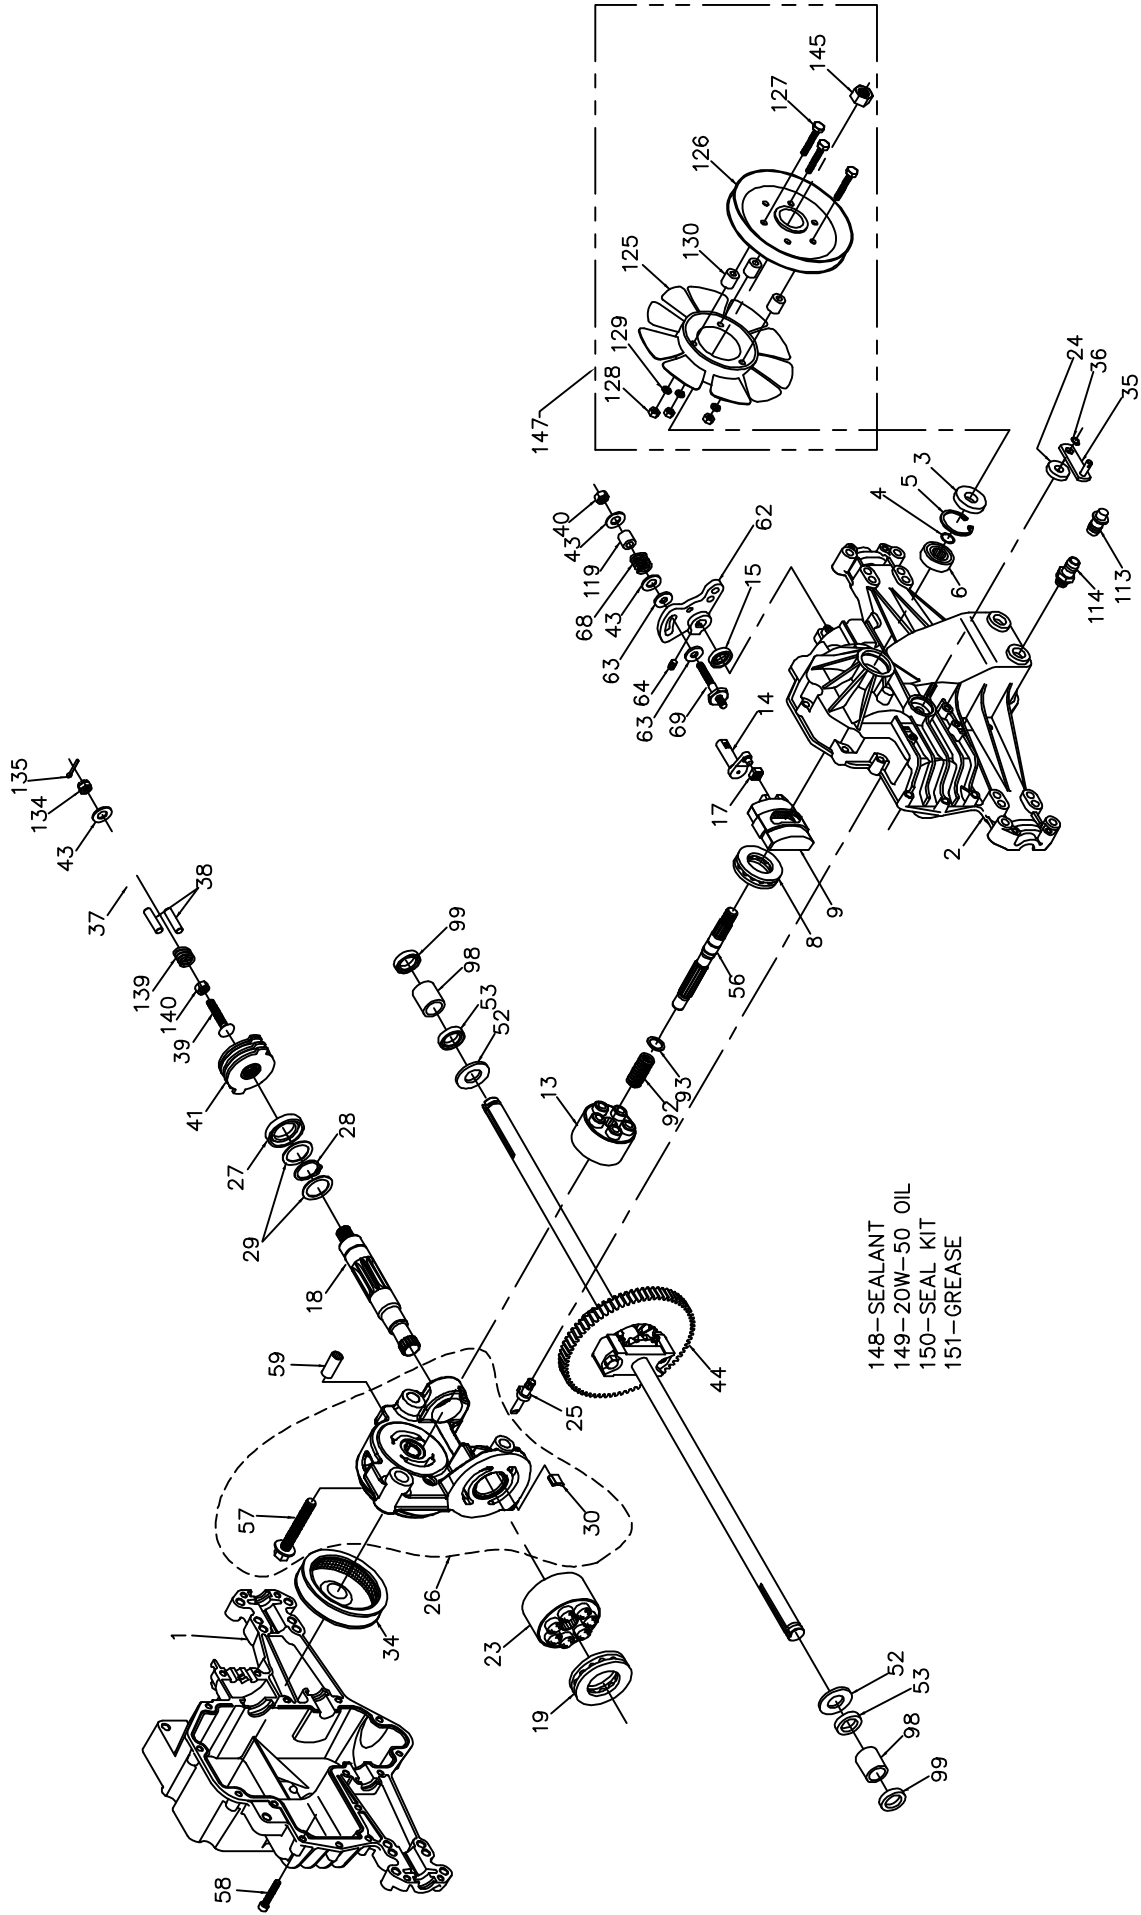

514728  
324-0500

- 148-SEALANT
- 149-20W-50 OIL
- 150-SEAL KIT
- 151-GREASE

Hydro-Gear

514728  
324-0500

ITEM NO	HYDRO-GEAR PART NO	DESCRIPTION	QTY
1	44863RM	HOUSING, LOWER	1
2	70254	ASSEMBLY, UPPER HOUSING	1
		UPPER HOUSING	1
3	9008000-0128	TRUNNION JOURNAL BEARING	1
4	2003016	SEAL-LIP	1
5	2003052	RING-WIRE RETAINING	1
6	2003043	RING-RETAINING	1
8	50551	BEARING-SHAFT BALL	1
9	2003087	BEARING-THRUST 30X52X13	1
13	70331	SWASHPLATE-VARIABLE	1
		BLOCK-CYLINDER ASS'Y.	1
		BLOCK-CYLINDER	1
		PISTON	5
		PISTON SPRING	5
14	2003005	PISTON SPRING WASHER	5
15	9008000-0126	ARM-TRUNNION	1
17	2000015	SEAL-LIP	1
18	50449	GUIDE-SLOT	1
19	50552	SHAFT-MOTOR	1
23	70082	BEARING-THRUST 42X68X16	1
		BLOCK-CYLINDER ASS'Y.	1
		BLOCK-CYLINDER	1
		PISTON	7
		PISTON SPRING	7
24	45074	PISTON SPRING WASHER	7
25	2003555	SEAL-LIP 10X25X7	1
26	70250	ACTUATOR-BYPASS	1
		KIT, CENTER SECTION	1
		PLATE, BYPASS	1
		CHECK PLUG ASSEMBLY	2
		CENTER SECTION	1
		DU BEARING	1
27	45075	BOLT, 3/8-24 X 2.5	3
28	50007	BUSHING, 1.02 X 1.1 X .67	1
29	44872	SEAL-LIP 26X42X8	1
30	70680	RING-RETAINING	1
34	50990	WASHER-26X35X1	2
35	50270	KIT, BYPASS PLATE	1
36	44870	FILTER	1
37	44613	ARM-BYPASS	1
38	44891	RING-RETAINING	1
39	50316	ARM-ACTUATING	1
40	50317	PIN-ACTUATING	2
41	70135	BOLT-5/16-24 X 1-3/4	1
		NUT-HEX LOCK 5/16-24 UNJC	1
		BRAKE ROTOR/STATOR KIT	1
		BRAKE STATOR	4
		BRAKE ROTOR	2