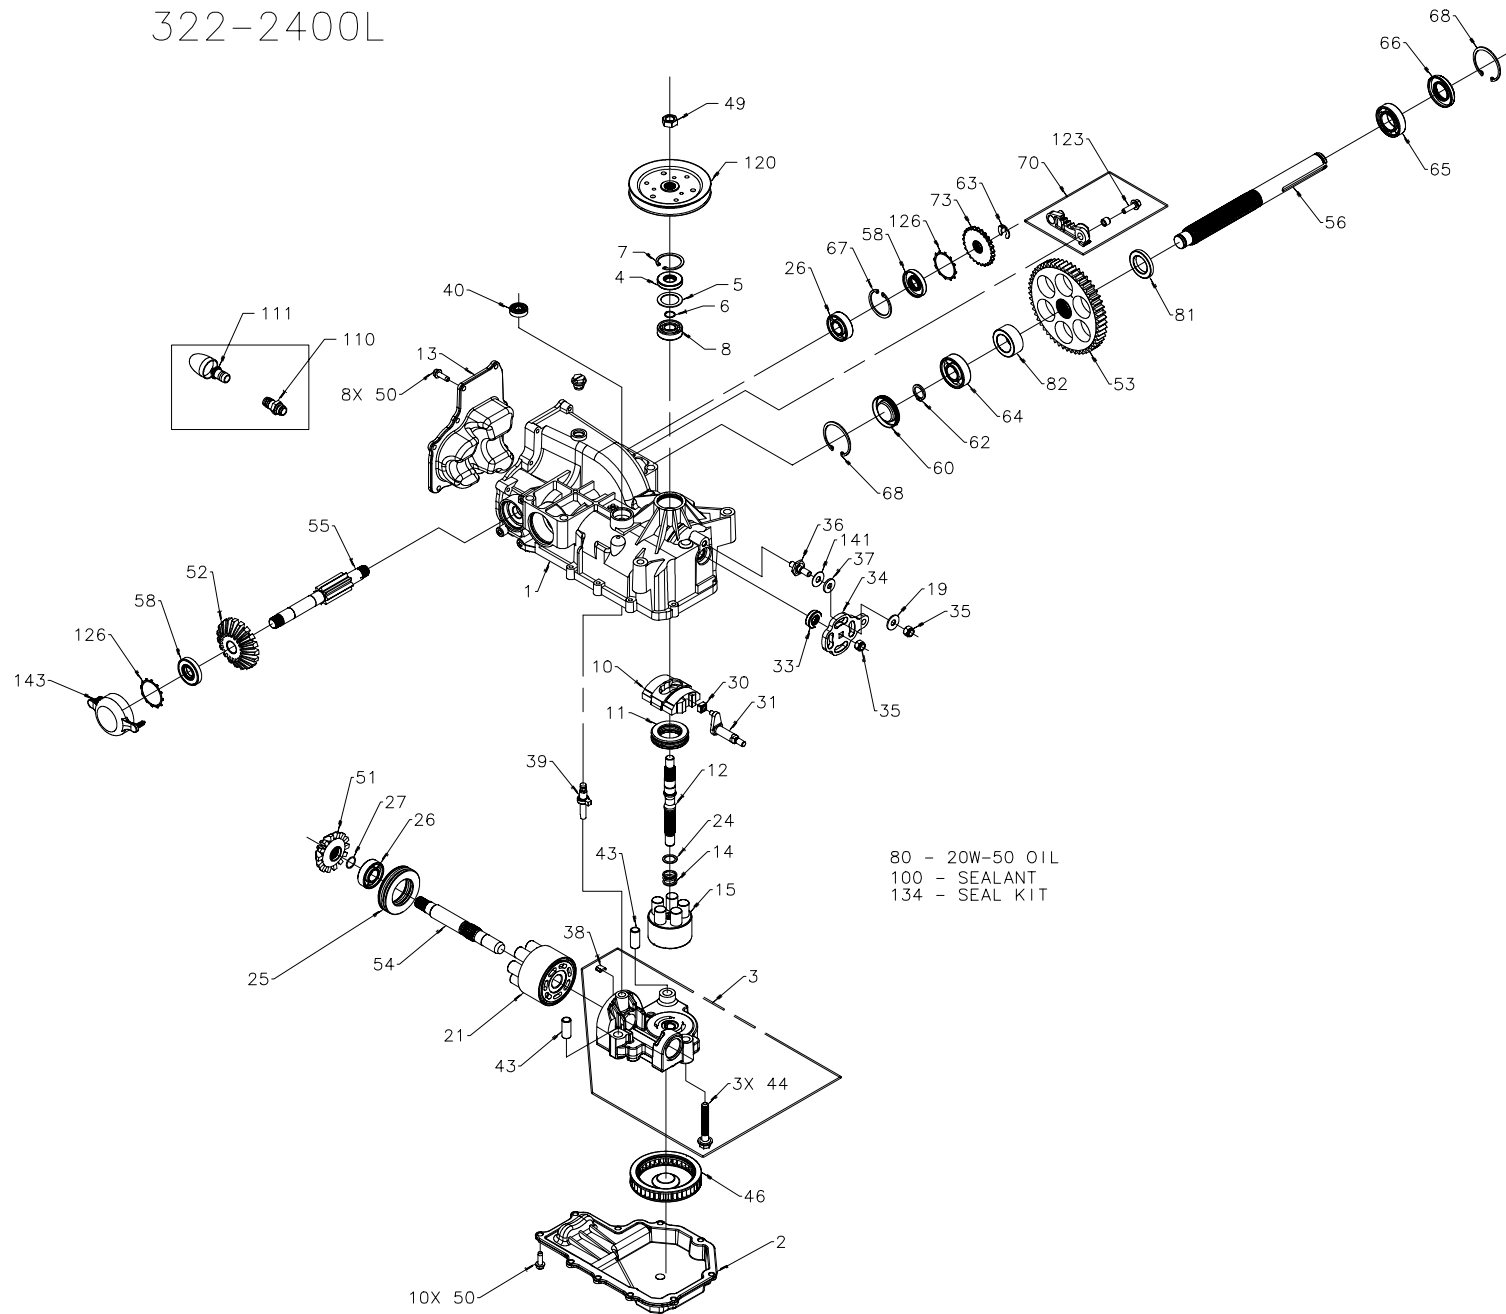

# 322-2400L

ITEM #	PART #	QTY	DESCRIPTION
1	70652	1	KIT, HOUSING-MAIN
		1	HOUSING, MAIN
		2	CRADLE BEARING
		1	TRUNNION BUSHING
		1	SEAL, LIP 12 X 25 X 7
		1	SCREW, HFHC 1/4-28 X 7/8 (PATCH)
		1	WASHER .34 X .88 X .03
2	50890RM	1	LOWER HOUSING
3	70667	1	KIT, CENTER SECTION
		1	CENTER SECTION
		1	BUSHING .67 X 1.03 X .75
		1	PLATE, BYPASS
		3	SCREW 3/8-24 X 2.5
		2	CHECK PLUG ASSEMBLY, .027
4	9008000-0128	1	LIP SEAL
5	2003018	1	SPACER
6	2003016	1	WIRE RETAINING RING
7	2003052	1	RETAINING RING
8	2003043	1	BALL BEARING
9	2003023	2	CRADLE BEARING
10	2003087	1	VARIABLE SWASHPLATE
11	50551	1	THRUST BEARING 30 X 52 X 13
12	50005	1	INPUT SHAFT
13	50891RM	1	COVER-BACK
14	2003014	1	SPRING, BLOCK
15	70331	1	10cc CYLINDER BLOCK ASS'Y
		1	10cc CYLINDER BLOCK
		5	10cc PISTON SPRING
		5	PISTON SEAT WASHER
		5	10cc PISTON
19	44130	1	WASHER
21	70082	1	21cc CYLINDER BLOCK ASS'Y
		1	21cc CYLINDER BLOCK
		7	21cc PISTON SPRING
		7	PISTON SEAT WASHER
		7	21cc PISTON
24	2003017	1	WASHER, BLOCK THRUST
25	50552	1	THRUST BEARING 42 X 68 X 16
26	50315	2	BALL BEARING
27	2000022	1	WIRE RETAINING RING
30	2000015	1	SLOT GUIDE
31	50807	1	TRUNNION ARM
33	9008000-0126	1	LIP SEAL
34	50749	1	CONTROL ARM
35	50317	2	NUT
36	50426	1	STUD - SHORT 5/16-24
37	50281	1	FRICION PUCK
38	70680	1	KIT, BYPASS PLATE
39	2003555	1	BYPASS ACTUATOR
40	45074	1	LIP SEAL
43	50002	2	PIN
44	50016	3	SCREW
46	50990	1	FILTER
49	44133	1	HEX NUT 1/2-20
50	50752	18	SCREW, 1/4-20 X .75 LONG
51	50744	1	14T BEVEL GEAR
52	50745	1	19T BEVEL GEAR
53	50746	1	53T SPUR GEAR
54	50757	1	MOTOR SHAFT