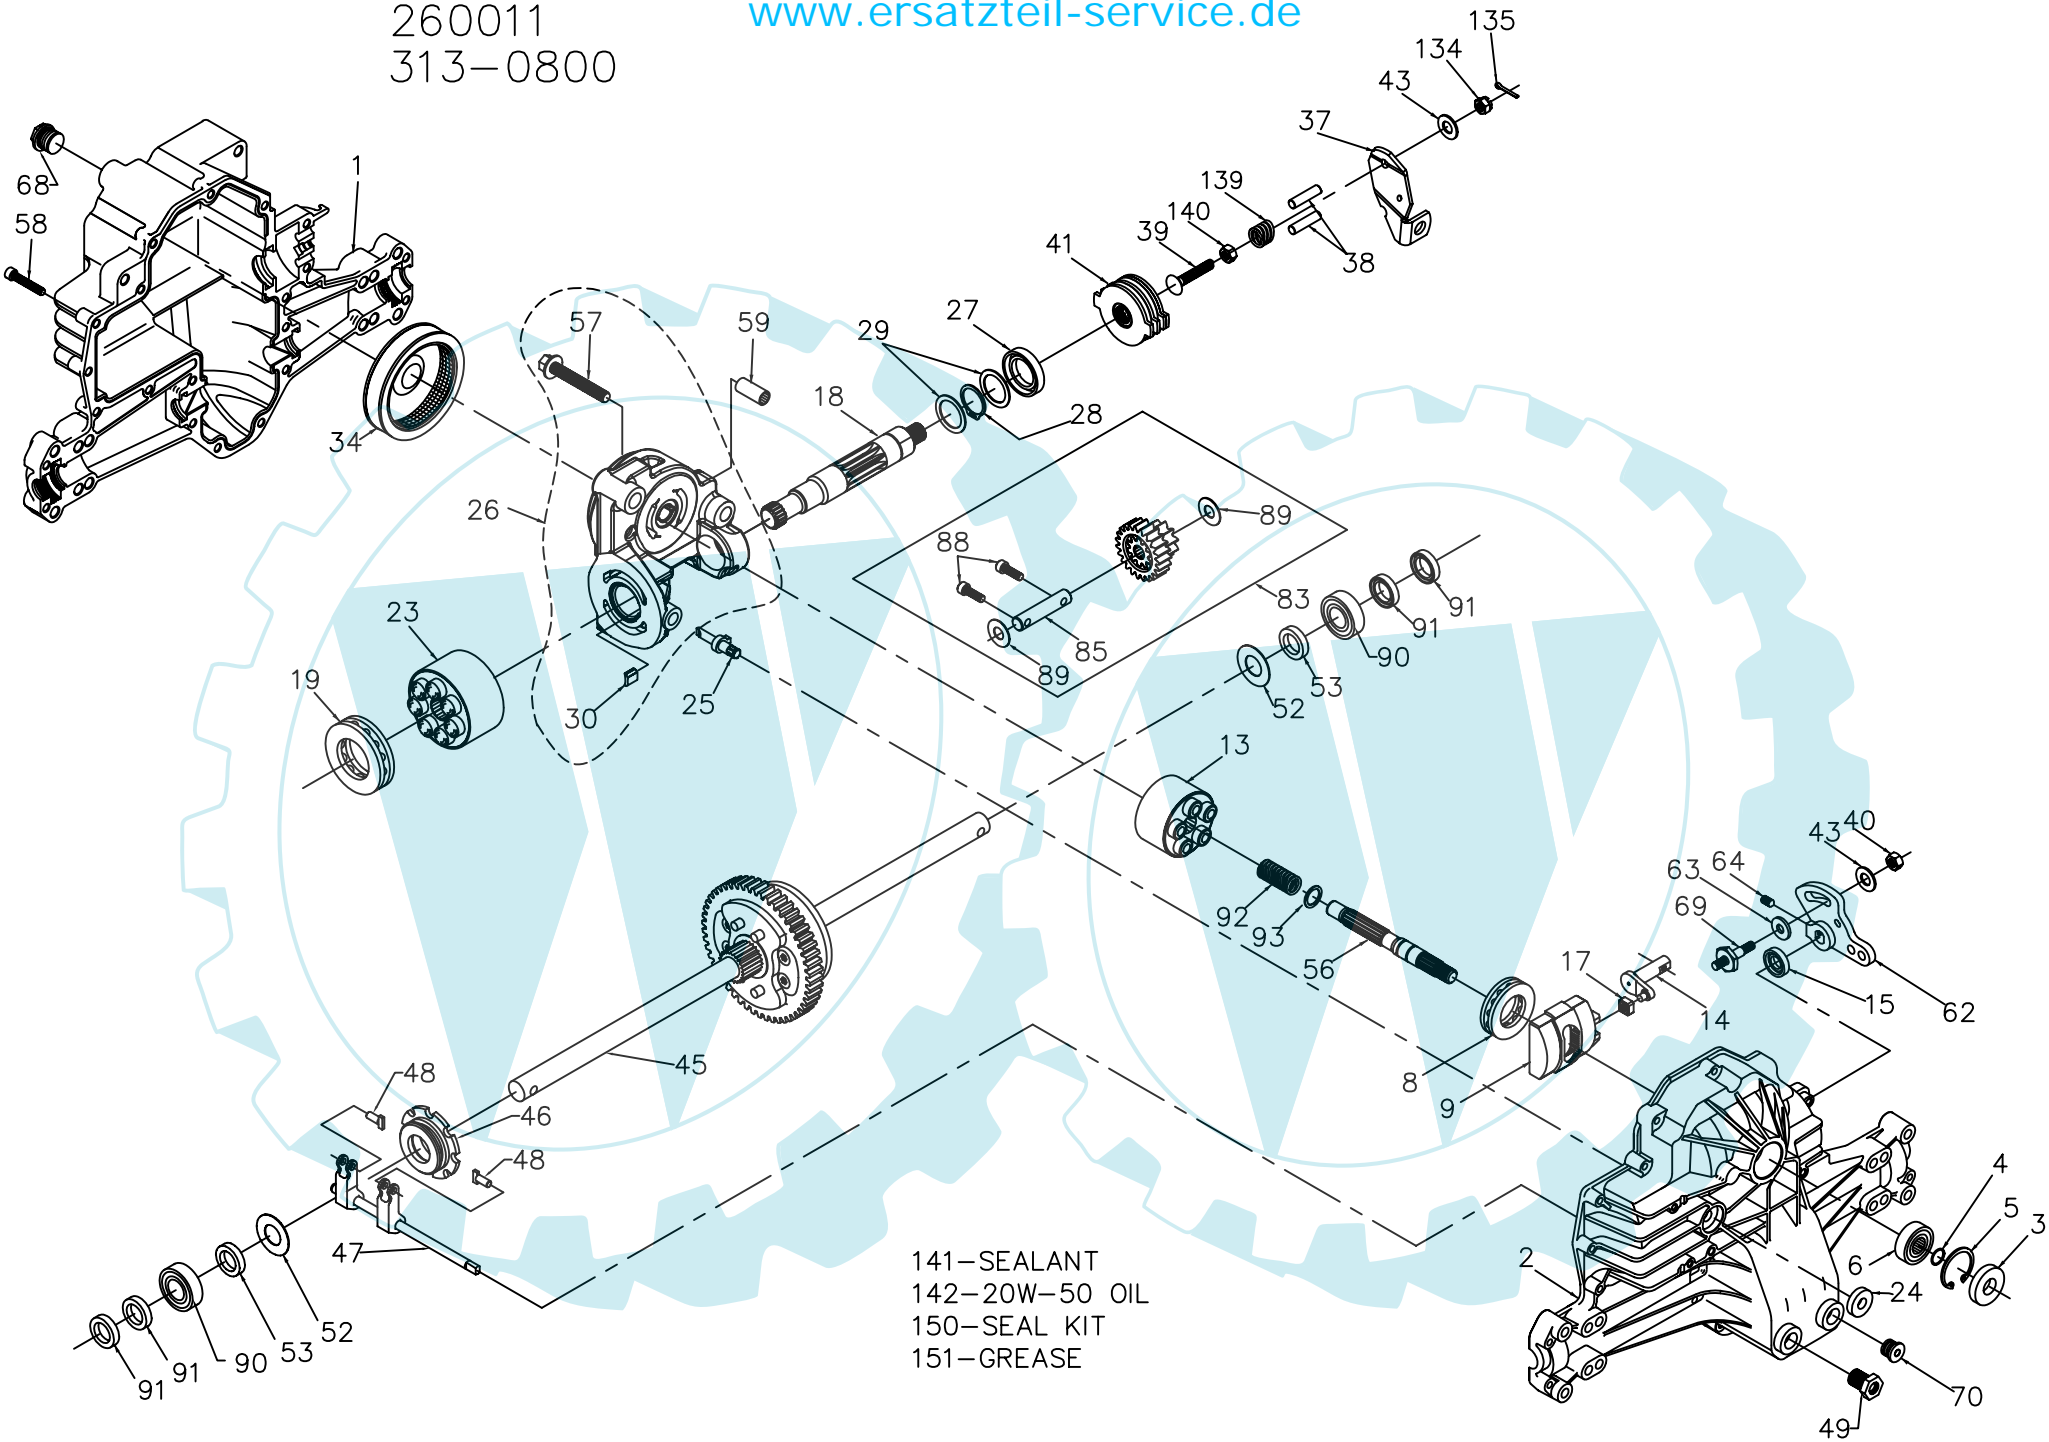

260011
313-0800

www.ersatzteil-service.de

- 141-SEALANT
- 142-20W-50 OIL
- 150-SEAL KIT
- 151-GREASE

260011
313-0800

ITEM NO	HYDRO-GEAR PART NO	QTY	DESCRIPTION
1	51181	1	HOUSING, LOWER
2	70429	1	ASSEMBLY, UPPER HOUSING
		1	HOUSING, UPPER
		1	BEARING-TRUNNION JOURNAL
3	9008000-0128	1	SEAL-LIP
4	2003016	1	RING-WIRE RETAINING
5	2003052	1	RING-RETAINING
6	2003043	1	BEARING-SHAFT BALL
8	50551	1	BEARING-THRUST 30X52X13
9	2003087	1	SWASHPLATE-VARIABLE
13	70331	1	BLOCK-CYLINDER ASS'Y.
		1	BLOCK-CYLINDER
		5	PISTON
		5	PISTON SPRING
		5	PISTON SPRING WASHER
14	2003005	1	ARM-TRUNNION
15	9008000-0126	1	SEAL-LIP
17	2000015	1	GUIDE-SLOT
18	50449	1	SHAFT-MOTOR
19	50552	1	BEARING-THRUST 42X68X16
23	70082	1	BLOCK-CYLINDER (MOTOR) ASSY
		1	BLOCK-CYLINDER
		7	PISTON
		7	PISTON SPRING
		7	PISTON SPRING WASHER
24	45074	1	SEAL-LIP 10X25X7
25	2003555	1	ACTUATOR-BYPASS
26	70250	1	KIT, CENTER SECTION
		1	PLATE, BYPASS
		2	CHECK PLUG ASSEMBLY
		1	CENTER SECTION
		1	DU BEARING
		3	BOLT-3/8-24 X 2.5
		1	BUSHING, 1.02 X 1.1 X .67
27	45075	1	SEAL-LIP 26X42X8
28	50007	1	RING-RETAINING
29	44872	2	WASHER-26X35X1
30	70680	1	KIT, BYPASS PLATE
34	50990	1	FILTER
37	23710	1	ARM-ACTUATING
38	44891	2	PIN-ACTUATING
39	50316	1	BOLT-5/16-18 X 1-3/4
40	50317	1	NUT-HEX LOCK 5/16-24 UNJC