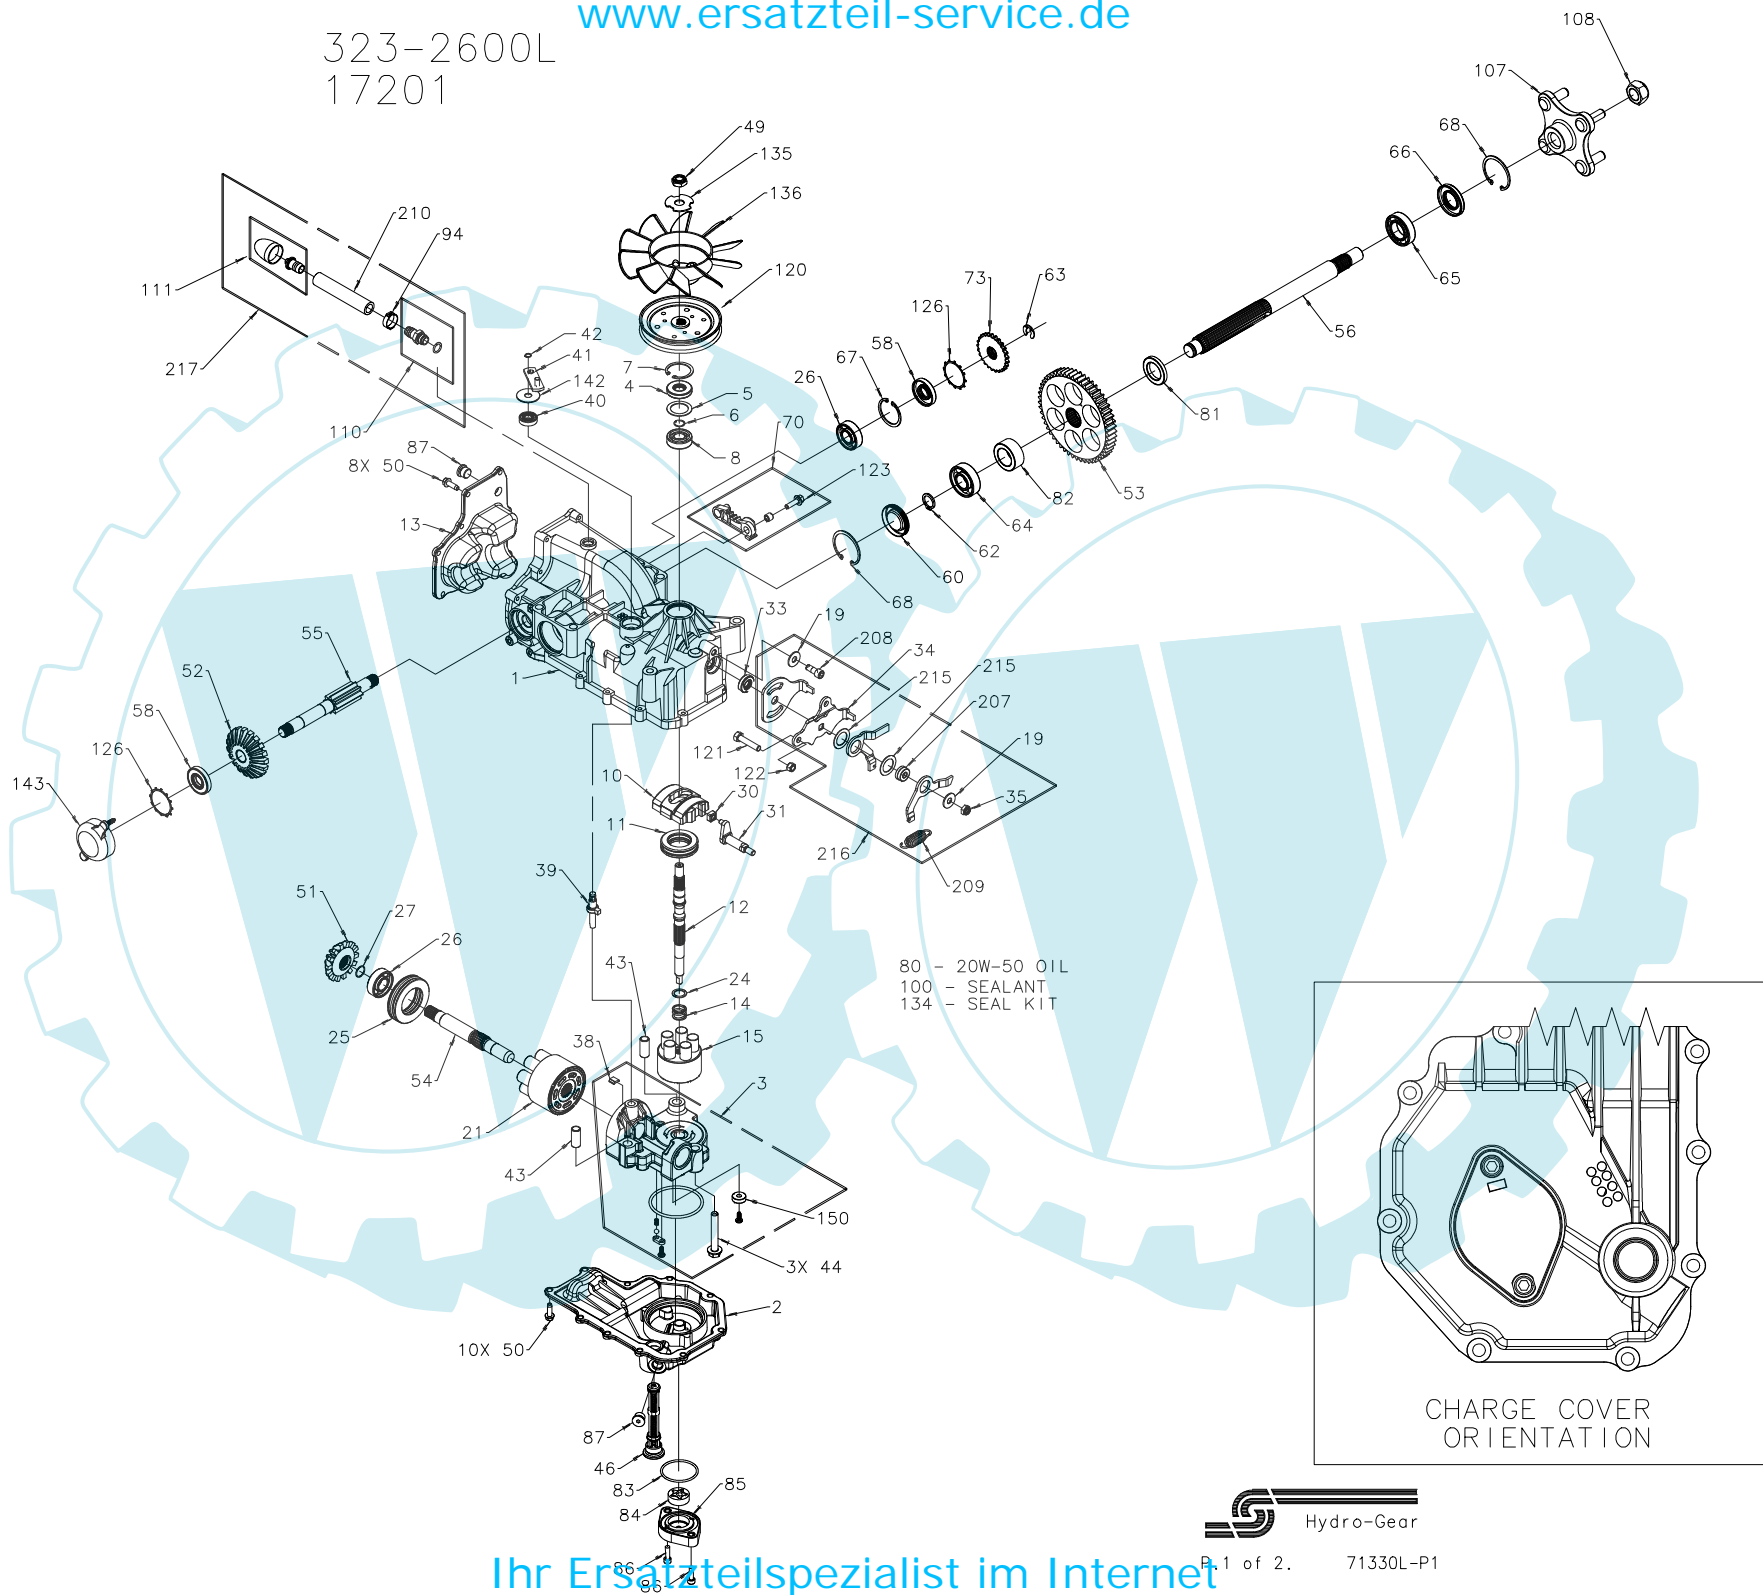

323-2600L  
17201

323-2600L  
17201

ITEM #	PART #	QTY	DESCRIPTION
1	70627	1	KIT, HOUSING-MAIN
		2	HOUSING, MAIN
		1	BEARING, CRADLE
		1	BUSHING, TRUNNION
		1	SEAL, LIP 12 X 25 X 7
		1	SCREW, HFHC 1/4-28 X 7/8 (PATCH)
2	51866	1	HOUSING, LOWER
3	70903	1	KIT, CENTER SECTION
		1	CENTER SECTION
		1	BUSHING .673 X 1.02 X .75
		1	PLATE, BYPASS
		3	HFHCS, 3/8-24 X 2.5 (PATCH)
		2	SHOCK VALVE ASSEMBLY, .027
		1	SPRING, HELICAL COMPRESSION
		1	BALL, 1/4
		1	O-RING, .139 X 2.984 X 7
		1	PLATE, RELIEF
		2	BOLT, SELF-TAPPING 10-32 X .5
		1	MAGNET, RING
4	9008000-0128	1	LIP SEAL
5	2003018	1	SPACER
6	2003016	1	WIRE RETAINING RING
7	2003052	1	RETAINING RING
8	2003043	1	BALL BEARING
10	2003087	1	VARIABLE SWASHPLATE
11	50551	1	THRUST BEARING 30 X 52 X 13
12	51771	1	SHAFT, INPUT
13	52169	1	END COVER W/ DRAIN PORT
14	2003014	1	SPRING, BLOCK
15	70331	1	10cc CYLINDER BLOCK ASS'Y
		1	10cc CYLINDER BLOCK
		5	10cc PISTON SPRING
		5	PISTON SEAT WASHER
		5	10cc PISTON
19	44130	2	WASHER
21	70082	1	21cc CYLINDER BLOCK ASS'Y
		1	21cc CYLINDER BLOCK
		7	21cc PISTON SPRING
		7	PISTON SEAT WASHER
		7	21cc PISTON
24	2003017	1	WASHER, BLOCK THRUST
25	50552	1	THRUST BEARING 42 X 68 X 16
26	50315	2	BALL BEARING
27	2000022	1	WIRE RETAINING RING
30	2000015	1	SLOT GUIDE
31	50807	1	TRUNNION ARM
33	9008000-0126	1	LIP SEAL
34	51394	1	ARM, CONTROL
35	50108	1	NUT, HEX 5/16-24
38	70680	1	KIT, BYPASS PLATE
39	2003555	1	BYPASS ACTUATOR
40	45074	1	LIP SEAL
41	50126	1	BYPASS ARM
42	44870	1	RETAINING RING
43	50002	2	PIN
44	50016	3	SCREW
46	51931	1	ASSEMBLY, FILTER
49	51244	1	HEX LOCK NUT 1/2-20 (NYLON INSERT)
50	50752	18	SCREW, 1/4-20 X .75 LONG
51	50744	1	14T BEVEL GEAR
52	50745	1	19T BEVEL GEAR