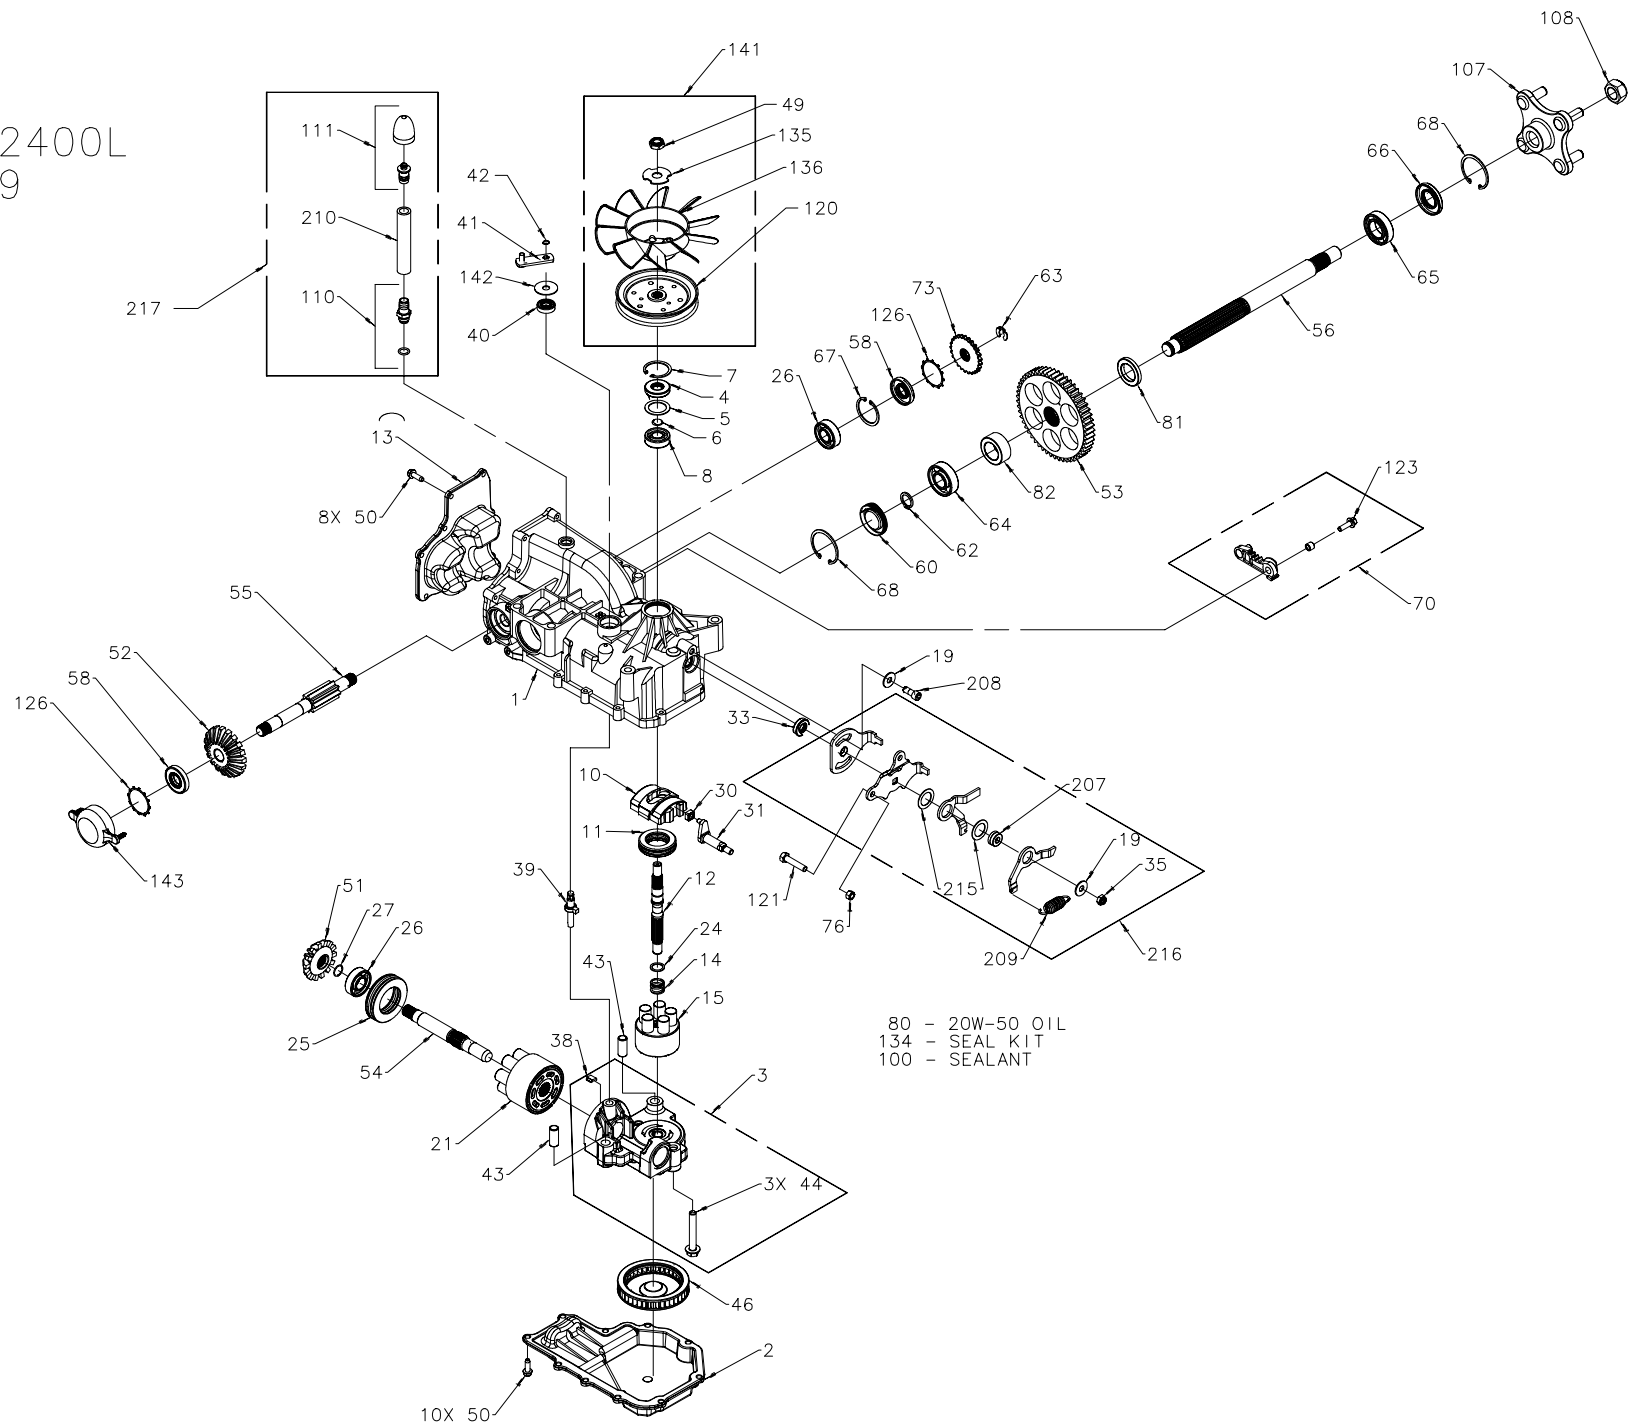

356-2400L
17199

80 - 20W-50 OIL
134 - SEAL KIT
100 - SEALANT

356-2400L
17199

ITEM #	PART #	QTY	DESCRIPTION
1	70652	1	KIT, HOUSING-MAIN
		1	HOUSING, MAIN
		2	BEARING, CRADLE
		1	SEAL, LIP 12 X 25 X 7
		1	BUSHING, TRUNNION
		1	SHAFT, BRAKE
		1	SCREW, HFHC 1/4-28 X 7/8 (PATCH)
		1	WASHER .34 X .88 X .03
2	50890RM	1	HOUSING, LOWER
3	70667	1	KIT, CENTER SECTION
		1	CENTER SECTION
		1	BUSHING .67 X 1.03 X .75
		1	PLATE, BYPASS
		3	SCREW 3/8-24 X 2.5
		2	CHECK PLUG ASSEMBLY, .027
		1	SEAL, LIP
4	9008000-0128	1	SPACER
5	2003018	1	RING, WIRE RETAINING
6	2003016	1	RING, RETAINING
7	2003052	1	RING, RETAINING
8	2003043	1	BEARING, BALL
10	2003087	1	VARIABLE SWASHPLATE
11	50551	1	BEARING, THRUST 30 X 52 X 13
12	50005	1	SHAFT, INPUT
13	50891RM	1	COVER-BACK
14	2003014	1	SPRING, BLOCK
15	70331	1	CYLINDER BLOCK ASS'Y, 10cc
		1	CYLINDER BLOCK, 10cc
		5	PISTON SPRING, 10cc
		5	WASHER, PISTON SEAT
		5	PISTON, 10cc
19	44130	2	WASHER
21	70082	1	CYLINDER BLOCK ASS'Y, 21cc
		1	CYLINDER BLOCK, 21cc
		7	PISTON SPRING, 21cc
		7	PISTON SEAT WASHER
		7	PISTON, 21cc
24	2003017	1	WASHER, BLOCK THRUST
25	50552	1	BEARING, THRUST 42 X 68 X 16
26	50315	2	BEARING, BALL
27	2000022	1	RING, WIRE RETAINING
30	2000015	1	GUIDE, SLOT
31	50807	1	ARM, TRUNNION
33	9008000-0126	1	SEAL, LIP
35	50317	1	NUT
38	70680	1	KIT, BYPASS PLATE
39	2003555	1	ACTUATOR, BYPASS
40	45074	1	SEAL, LIP
41	50126	1	ARM, BYPASS
42	44870	1	RING, RETAINING
43	50002	2	PIN
44	50016	3	SCREW
46	50990	1	FILTER
49	51244	1	NUT, HEX 1/2-20
50	50752	18	SCREW, 1/4-20 X .75 LONG
51	50744	1	GEAR, 14T BEVEL
52	50745	1	GEAR, 19T BEVEL
53	50746	1	GEAR, 53T SPUR
54	50757	1	SHAFT, MOTOR
55	51335	1	SHAFT, BRAKE
56	50748	1	SHAFT, AXLE
58	51161	2	SEAL, LIP 17 X 40 X 7
60	50995	1	SEAL, PLUG - SIDE
62	50759	1	RING, RETAINING - AXLE
63	51109	1	RETAINING RING .440 EXTERNAL
64	50743	1	BEARING, BALL 20X47X14(6204)
65	50740	1	BEARING, BALL 25X47X12(6005)
66	50751	1	SEAL
67	50329	1	RING, RETAINING
68	50760	2	RING, RETAINING-AXLE