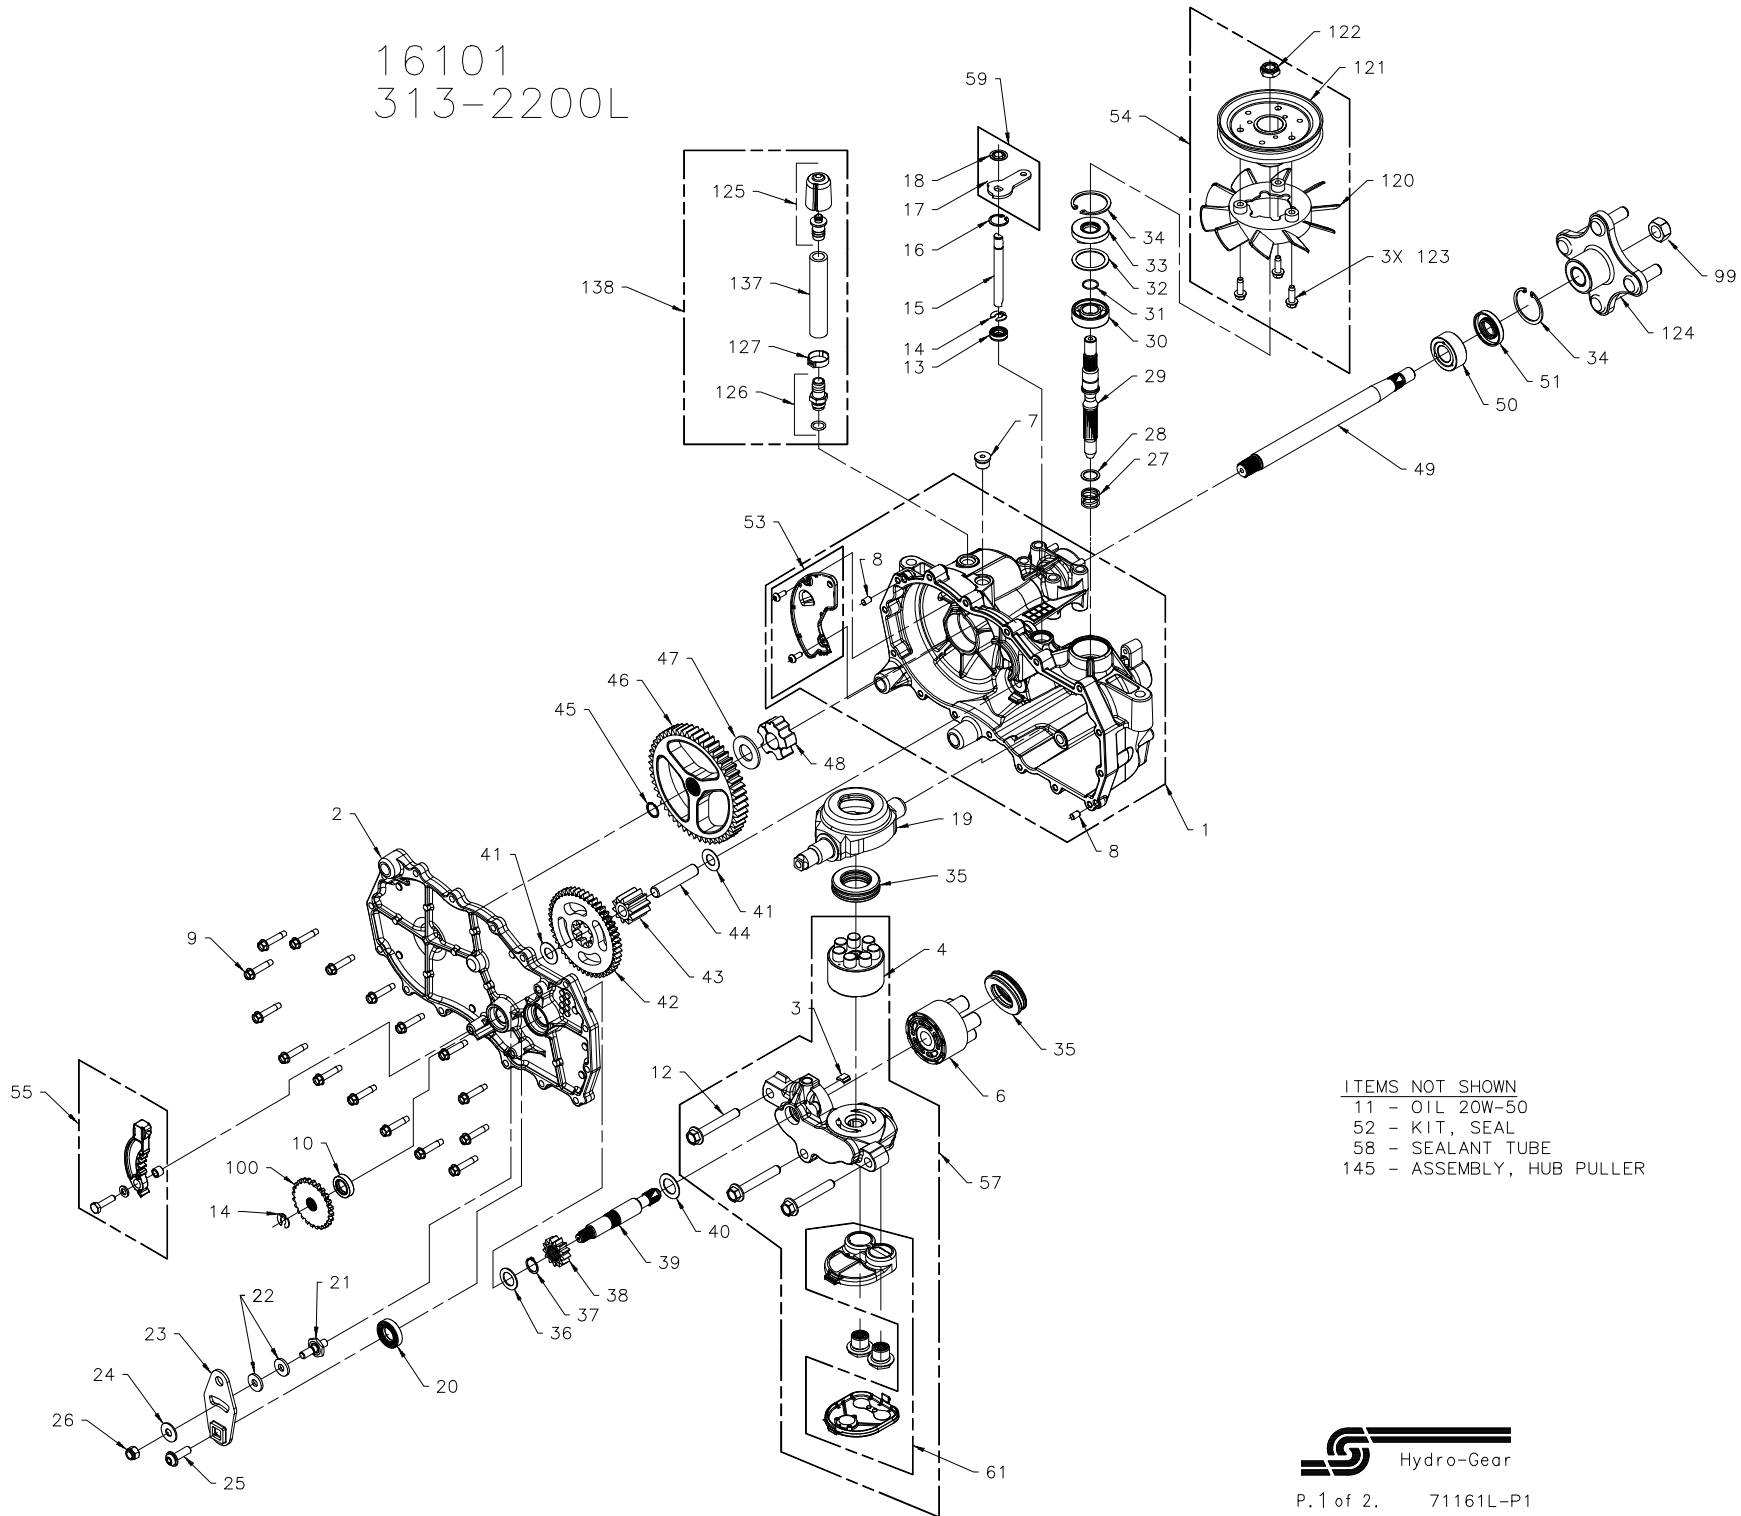

16101
313-2200L

- ITEMS NOT SHOWN
 11 - OIL 20W-50
 52 - KIT, SEAL
 58 - SEALANT TUBE
 145 - ASSEMBLY, HUB PULLER

16101
313-2200L

ITEM	PART #	QTY	DESCRIPTION
1	71030L	1	ASSEMBLY, MAIN HOUSING-LH
			HOUSING, MAIN LH-MACHINED
			BUSHING, .865 X .985 X .790
			PLATE, EXPANSION LH
			SCREW, 10-32 X 1/2 (SELF-TAPPING)
			PIN, STANDARD, HEADLESS
			SEALANT TUBE, 10.3 oz
			SEAL, LIP .375 X .75 X .25
2	71031L	1	ASSEMBLY, SIDE-LH
			HOUSING, SIDE LH-MACHINED
			BUSHING, .624 X .719 X .562
			BUSHING, .865 X .985 X .790
			SEAL, LIP .625 X 1.000 X .250
			SEAL, LIP 18 X 32 X 7
3	51448	1	PLATE, BYPASS
4	70723	1	ASSEMBLY, BLOCK 7 PISTON
			BLOCK, CYL
			PISTON
			SPRING, COMP
			WASHER, THRUST .370 X .047
6	70331	1	ASSEMBLY, BLOCK
			BLOCK, CYLINDER
			PISTON
			SPRING, COMPRESSION
			WASHER, THRUST
7	9005110-5600	1	PLUG, SAE #6
8	9004800-2506	2	PIN, STAINLESS, HEADLESS
9	51190	16	HFHCS 1/4-20 X 1.25 (SELF-TAPPING)
10	70719	1	KIT, BRAKE SEAL
11		56 oz.	OIL, 20W-50
12	50016	3	BOLT, HEX FLANGE 3/8-24 X 2.5
13	51626	1	SEAL, LIP .375 X .75 X .25
14	51628	2	RING, RETAINING .375 EXT
15	51625	1	ROD, BYPASS
16	51627	1	RING, RETAINING .750 INT
17	51629	1	ARM, BYPASS
18	51630	1	RING, RETAINING .375 EXT (PUSHNUT)
19	51048	1	SWASHPLATE, TRUNNION, MACHINED
20	51140	1	SEAL, LIP 18 X 32 X 7
21	50426	1	STUD, SHORT 5/16-24
22	50281	2	PUCK, FRICTION
23	51631	1	ARM, CONTROL
24	44130	1	WASHER, FLAT 11/32 ID X 7/8 OD X 1/16
25	51812	1	TWHCS 5/16-24 X 1.0
26	50317	1	NUT, HEX LOCK 5/16-24 UNJF
27	2003014	1	SPRING-HELICAL COMPRESSION
28	2003017	1	WASHER .591 X .787 X .040
29	51062	1	SHAFT, INPUT
30	50315	1	BEARING, BALL 17MM ID X 40MM OD X 12MM
31	2000022	1	RING, RETAINING WIRE .561 ID
32	50951	1	SPACER
33	51161	1	SEAL, LIP 17 X 40 X 7
34	50329	2	RING, RETAINING
35	50551	2	BEARING, THRUST 30 X 52 X 13
36	44371	1	WASHER, FLAT 5/8 ID X 1.0 OD X .05
37	44145	1	RING, RETAINING
38	51130	1	GEAR, PINION, 13T