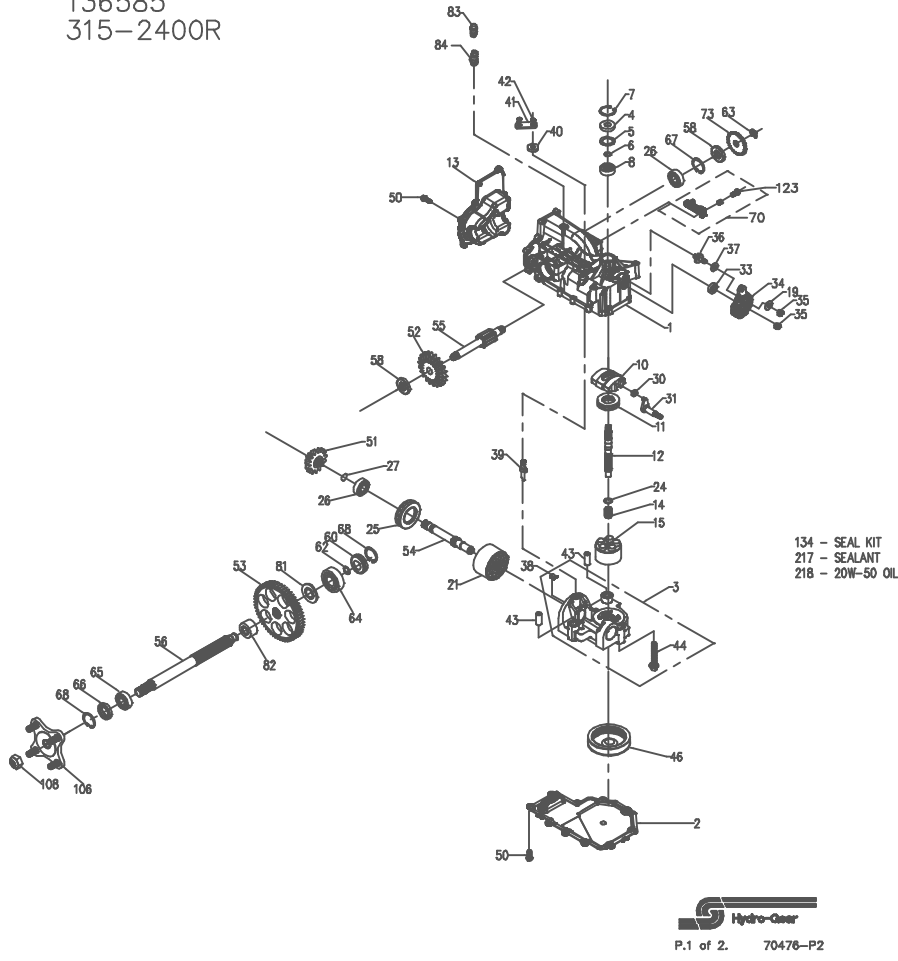

136585
315-2400R

136585
315-2400R

ITEM #	PART #	QTY	DESCRIPTION
1	70329	1	UPPER HOUSING ASSEMBLY
		1	UPPER HOUSING
		1	TRUNNION BUSHING
2	50B90RM	1	LOWER HOUSING
3	70678	1	KIT, CENTER SECTION
		1	CENTER SECTION
		1	BUSHING .67 X 1.03 X .75
		1	PLATE, BYPASS
		3	SCREW, 3/8-24 X 2.5
		1	CHECK PLUG ASSEMBLY, .027
		1	CHECK PLUG ASSEMBLY, .044
4	9008000-0128	1	LIP SEAL
5	2003018	1	SPACER
6	2003016	1	WIRE RETAINING RING
7	2003052	1	RETAINING RING
8	2003043	1	BALL BEARING
10	2003087	1	VARIABLE SWASHPLATE
11	50S51	1	THRUST BEARING 30 X 52 X 13
12	50005	1	INPUT SHAFT
13	50891RM	1	COVER-BACK
14	2003014	1	SPRING, BLOCK
15	70331	1	10cc CYLINDER BLOCK ASS'Y
		1	10cc CYLINDER BLOCK
		5	10cc PISTON SPRING
		5	PISTON SEAT WASHER
		5	10cc PISTON
		1	WASHER
19	44130	1	21cc CYLINDER BLOCK ASS'Y
21	70082	1	21cc CYLINDER BLOCK
		1	21cc PISTON SPRING
		7	PISTON SEAT WASHER
		7	10cc PISTON
24	2003017	1	WASHER, BLOCK THRUST
25	50S52	1	THRUST BEARING 42 X 68 X 16
26	50315	2	BALL BEARING
27	2000022	1	WIRE RETAINING RING
30	2000015	1	SLOT GUIDE
31	50807	1	TRUNNION ARM
33	9008000-0126	1	LIP SEAL
34	50749	1	CONTROL ARM
35	50317	2	NUT
36	50426	1	STUD - SHORT 5/16-24
37	50281	1	FRICITION PLUCK
38	70680	1	KIT, BYPASS PLATE
39	2003555	1	BYPASS ACTUATOR
40	45074	1	LIP SEAL
41	50270	1	BYPASS ARM
42	44870	1	RETAINING RING
43	50002	2	PIN
44	50016	3	SCREW 3/8-24 X 2.5
46	50990	1	FILTER
50	50752	18	SCREW, 1/4-20 X .75 LONG
51	50744	1	14T BEVEL GEAR
52	50745	1	19T BEVEL GEAR
53	50746	1	53T SPUR GEAR
54	50757	1	MOTOR SHAFT