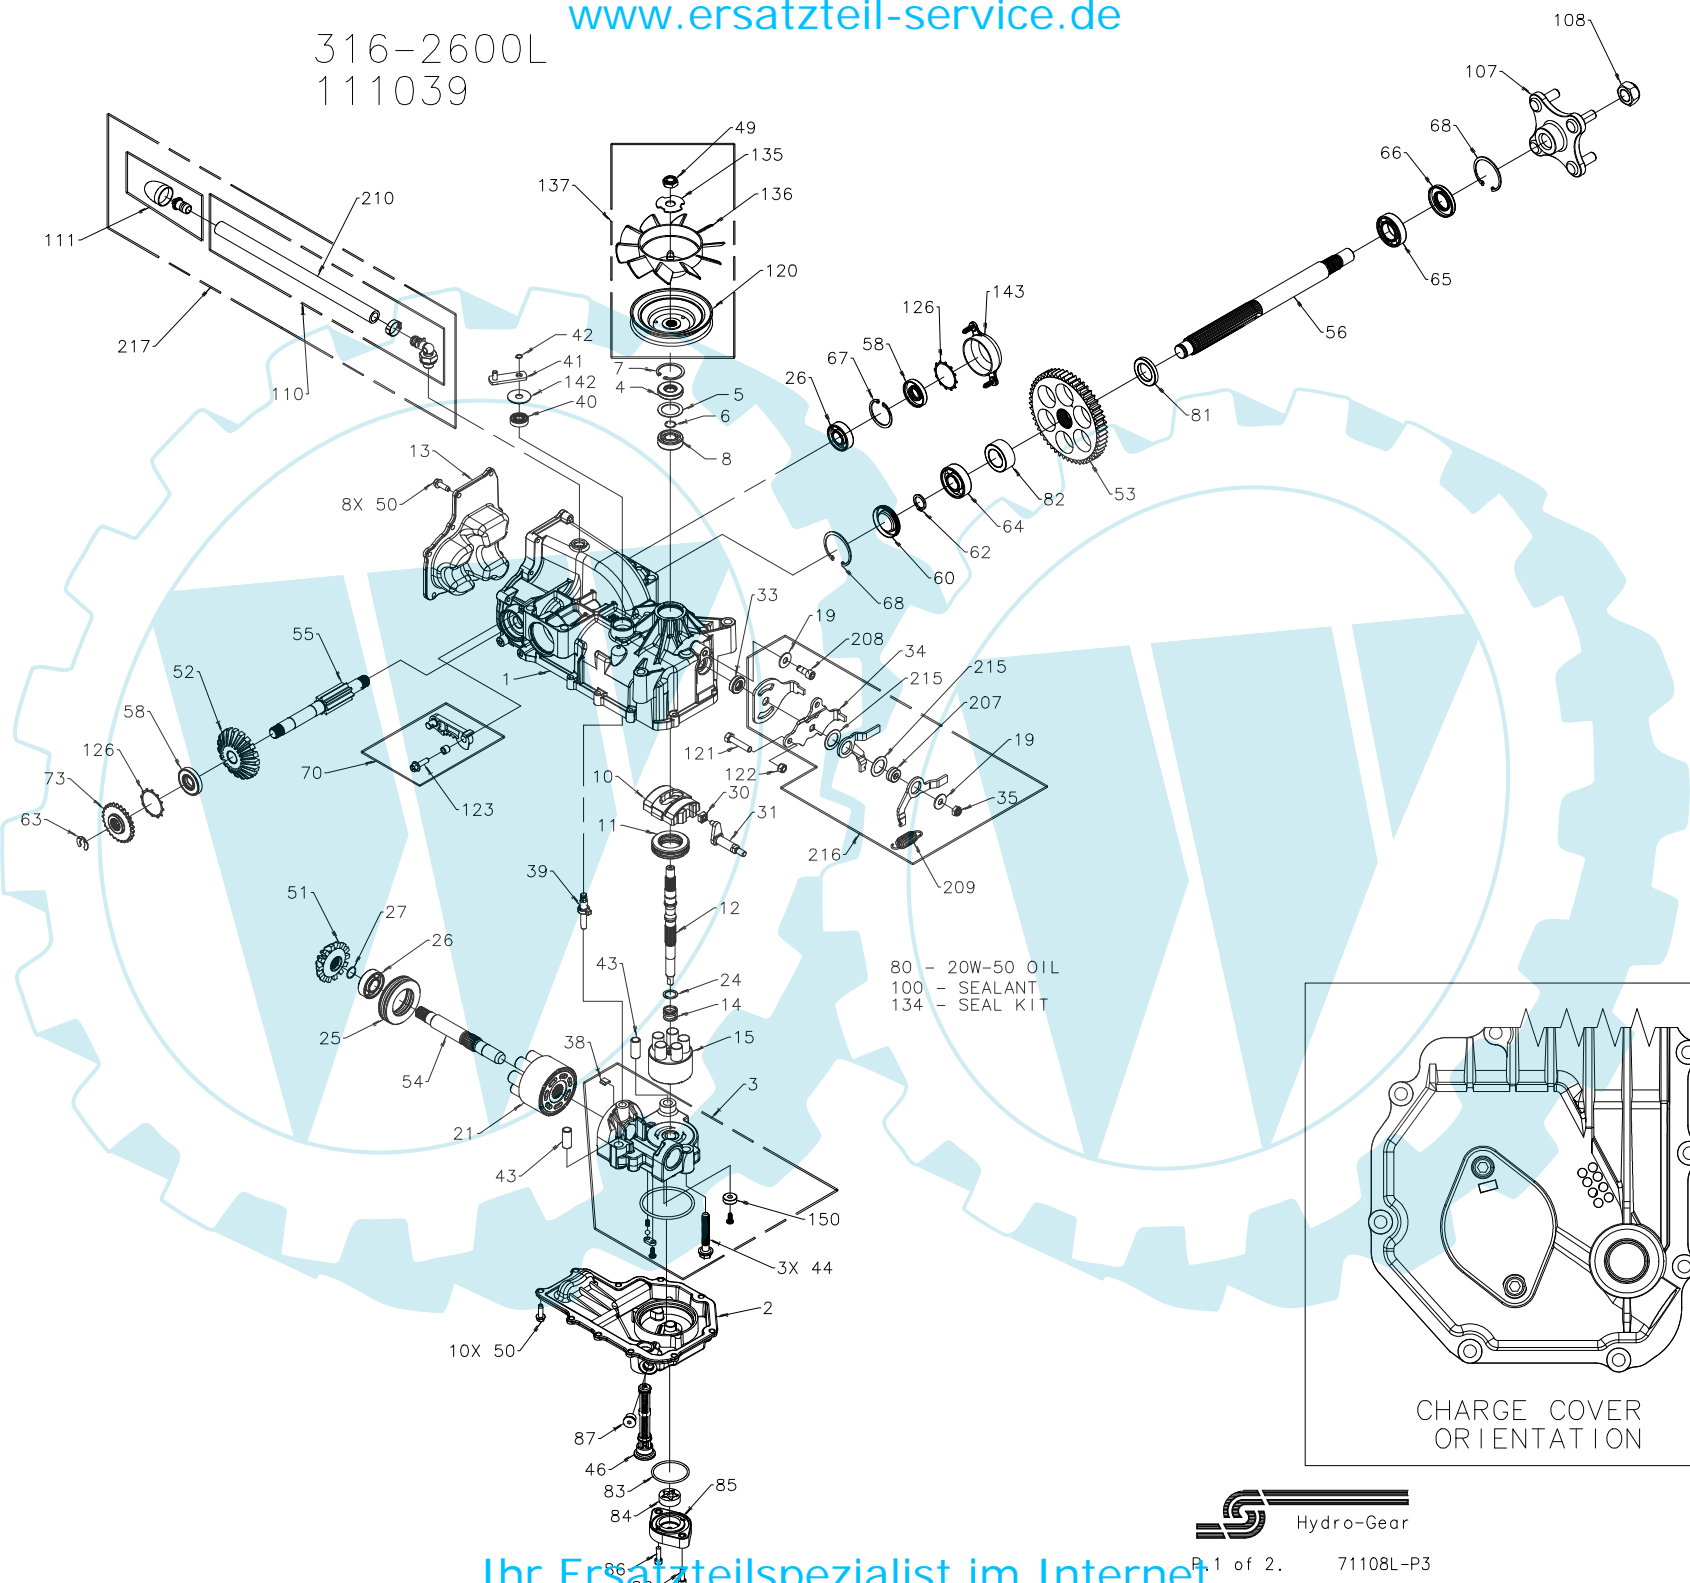

316-2600L  
111039

80 - 20W-50 OIL  
100 - SEALANT  
134 - SEAL KIT

316-2600L  
111039

ITEM #	PART #	QTY	DESCRIPTION
1	70627	1	KIT, HOUSING-MAIN
		1	HOUSING, MAIN
		2	BEARING, CRADLE
		1	BUSHING, TRUNNION
		1	SEAL, LIP 12 X 25 X 7
		1	SCREW, HFHC 1/4-28 X 7/8 (PATCH)
2	51866	1	HOUSING, LOWER
3	70903	1	KIT, CENTER SECTION
		1	CENTER SECTION
		1	BUSHING .673 X 1.02 X .75
		1	PLATE, BYPASS
		3	HFHCS, 3/8-24 X 2.5 (PATCH)
		2	SHOCK VALVE ASSEMBLY, .027
		1	SPRING, HELICAL COMPRESSION
		1	BALL, 1/4
		1	O-RING, .139 X 2.984 X 7
		1	PLATE, RELIEF
		2	BOLT, SELF-TAPPING 10-32 X .5
		1	MAGNET, RING
4	9008000-0128	1	LIP SEAL
5	2003018	1	SPACER
6	2003016	1	WIRE RETAINING RING
7	2003052	1	RETAINING RING
8	2003043	1	BALL BEARING
10	2003087	1	VARIABLE SWASHPLATE
11	50551	1	THRUST BEARING 30 X 52 X 13
12	51771	1	SHAFT, INPUT
13	50891RM	1	COVER-BACK
14	2003014	1	SPRING, BLOCK
15	70331	1	10cc CYLINDER BLOCK ASS'Y
		1	10cc CYLINDER BLOCK
		5	10cc PISTON SPRING
		5	PISTON SEAT WASHER
		5	10cc PISTON
19	44130	2	WASHER
21	70082	1	21cc CYLINDER BLOCK ASS'Y
		1	21cc CYLINDER BLOCK
		7	21cc PISTON SPRING
		7	PISTON SEAT WASHER
		7	21cc PISTON
24	2003017	1	WASHER, BLOCK THRUST
25	50552	1	THRUST BEARING 42 X 68 X 16
26	50315	2	BALL BEARING
27	2000022	1	WIRE RETAINING RING
30	2000015	1	SLOT GUIDE
31	50807	1	TRUNNION ARM
33	9008000-0126	1	LIP SEAL
34	51394	1	ARM, CONTROL
35	50108	1	NUT, HEX 5/16-24
38	70680	1	KIT, BYPASS PLATE
39	2003555	1	BYPASS ACTUATOR
40	45074	1	LIP SEAL
41	50270	1	BYPASS ARM
42	44870	1	RETAINING RING
43	50002	2	PIN
44	50016	3	SCREW
46	51931	1	ASSEMBLY, FILTER
49	51244	1	HEX LOCK NUT 1/2-20 (NYLON INSERT)
50	50752	18	SCREW, 1/4-20 X .75 LONG
51	50744	1	14T BEVEL GEAR
52	50745	1	19T BEVEL GEAR