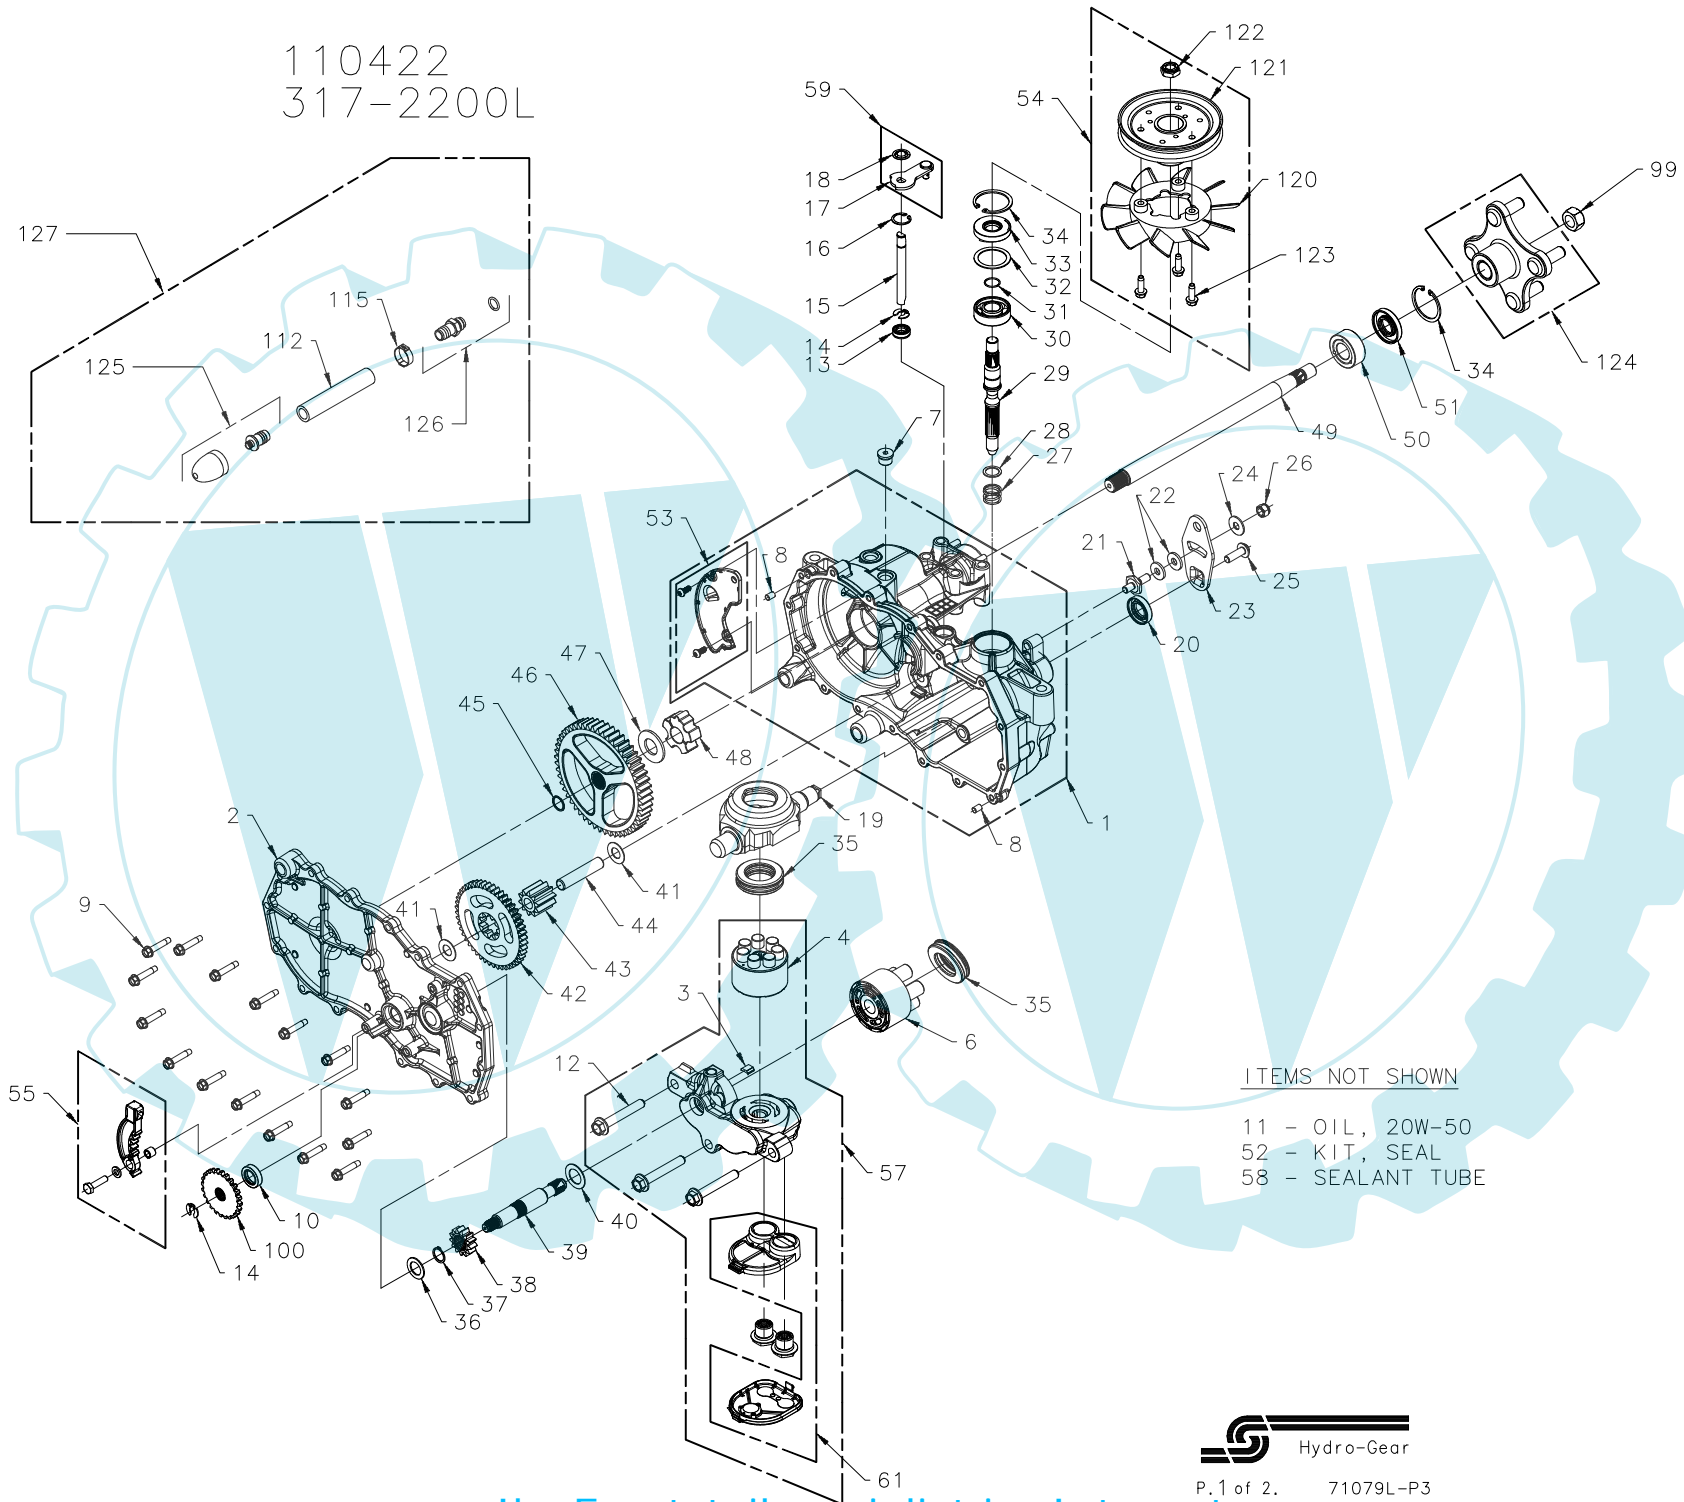

110422  
317-2200L

ITEMS NOT SHOWN

- 11 - OIL, 20W-50
- 52 - KIT, SEAL
- 58 - SEALANT TUBE

110422  
317-2200L

ITEM	PART #	QTY	DESCRIPTION
1	70862L	1	ASSEMBLY, MAIN HOUSING-LH
			HOUSING, MAIN LH-MACHINED
			BUSHING, .865 X .985 X .790
			PLATE, EXPANSION LH
			SCREW, 10-32 X 1/2 (SELF-TAPPING)
			PIN, STANDARD, HEADLESS
			SEALANT TUBE, 10.3 oz
			SEAL, LIP .375 X .75 X .25
2	70863L	1	ASSEMBLY, SIDE-LH
			HOUSING, SIDE LH-MACHINED
			BUSHING, .624 X .719 X .562
			BUSHING, .865 X .985 X .790
3	51448	1	PLATE, BYPASS
4	70723	1	ASSEMBLY, BLOCK 7 PISTON
			BLOCK, CYL
			PISTON
			SPRING, COMP
			WASHER, THRUST .370 X .047
6	70331	1	ASSEMBLY, BLOCK
			BLOCK, CYLINDER
			PISTON
			SPRING, COMPRESSION
			WASHER, THRUST
7	9005110-5600	1	PLUG, SAE #6
8	9004800-2506	2	PIN, STAINLESS, HEADLESS
9	51190	16	HFHCS 1/4-20 X 1.25 (SELF-TAPPING)
10	70719	1	KIT, BRAKE SEAL
11		56 oz.	OIL, 20W-50
12	50016	3	BOLT, HEX FLANGE 3/8-24 X 2.5
13	51626	1	SEAL, LIP .375 X .75 X .25
14	51628	2	RING, RETAINING .375 EXT
15	51625	1	ROD, BYPASS
16	51627	1	RING, RETAINING .750 INT
17	51629	1	ARM, BYPASS
18	51630	1	RING, RETAINING .375 EXT (PUSHNUT)
19	51048	1	SWASHPLATE, TRUNNION, MACHINED
20	51140	1	SEAL, LIP 18 X 32 X 7
21	50426	1	STUD, SHORT 5/16-24
22	50281	2	PUCK, FRICTION
23	51631	1	ARM, CONTROL
24	44130	1	WASHER, FLAT 11/32 ID X 7/8 OD X 1/16
25	51812	1	TWHCS 5/16-24 X 1.0
26	50317	1	NUT, HEX LOCK 5/16-24 UNJF
27	2003014	1	SPRING-HELICAL COMPRESSION
28	2003017	1	WASHER .591 X .787 X .040
29	51062	1	SHAFT, INPUT
30	50315	1	BEARING, BALL 17MM ID X 40MM OD X 12MM
31	2000022	1	RING, RETAINING WIRE .561 ID
32	50951	1	SPACER
33	51161	1	SEAL, LIP 17 X 40 X 7
34	50329	2	RING, RETAINING
35	50551	2	BEARING, THRUST 30 X 52 X 13
36	44371	1	WASHER, FLAT 5/8 ID X 1.0 OD X .05
37	44145	1	RING, RETAINING
38	51130	1	GEAR, PINION, 13T
39	51632	1	SHAFT, MOTOR
40	51069	1	WASHER, MOTOR SHAFT .71 ID X 1.16 OD X .04
41	50132	2	WASHER, HT .5 ID X 1.0 OD X .032