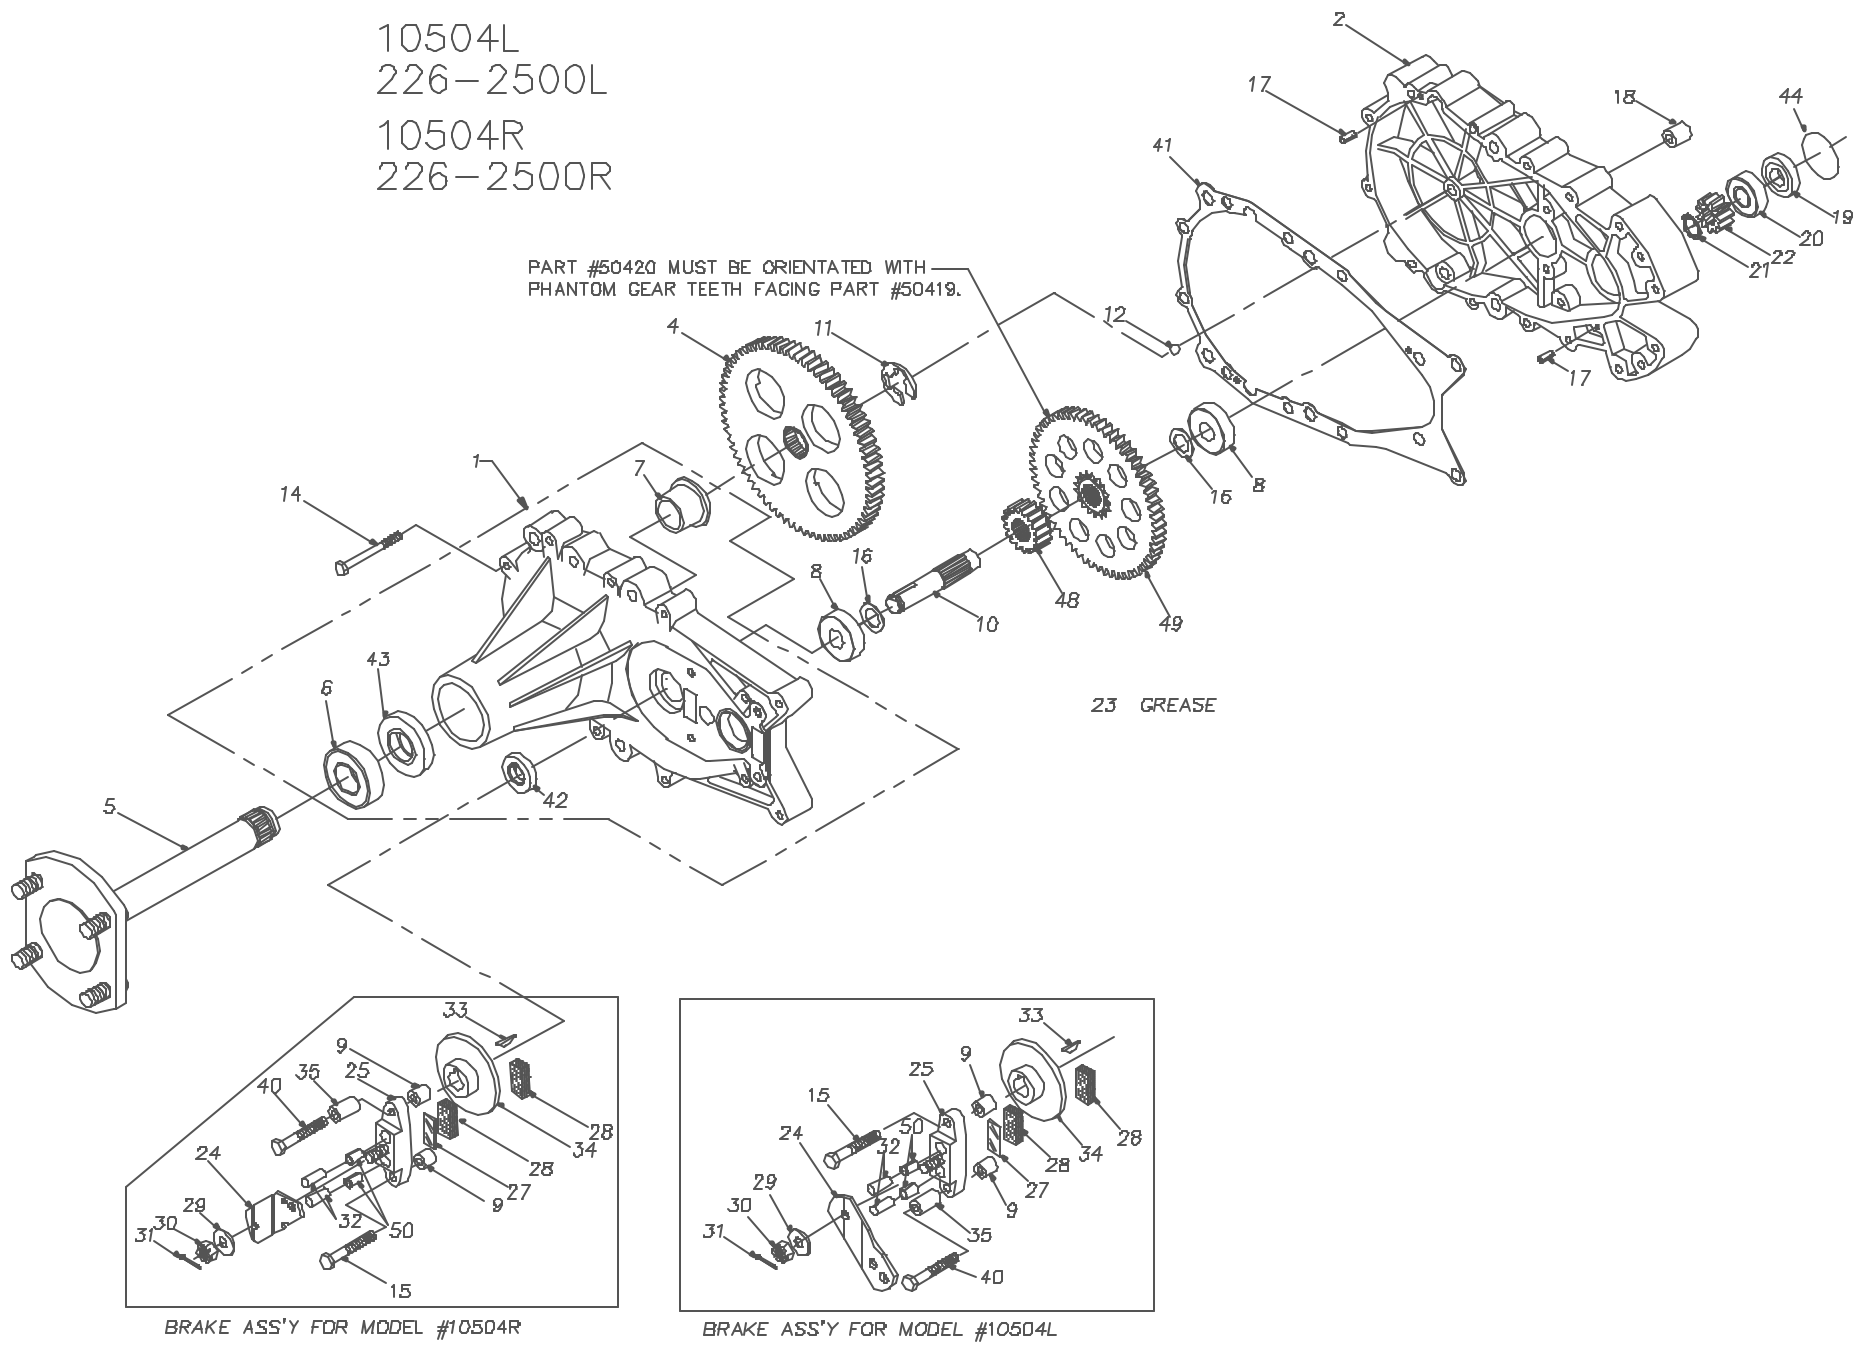

10504L
226-2500L
10504R
226-2500R

10504L
226-2500L
10504R
226-2500R

REF	PART NO.	QTY	DESCRIPTION	REF	PART NO.	QTY	DESCRIPTION
1	70272	1	ASS'Y, AXLE CARRIER HOUSING	27	44134	1	PLATE, PUCK
		1	AXLE CARRIER HOUSING	28	44132	2	PUCK, BRAKE
		1	BALL BEARING, 52MM X 25MM X 15MM	29	44130	1	WASHER, 7/16 X 7/8 OD X .06 HT
		1	FLANGE BEARING	30	44142	1	NUT, CASTLE 5/16-24 PL
		1	OIL SEAL, 1.25 OD X .625 ID	31	44101	1	PIN, COTTER
2	50855	1	OIL SEAL, 52MM X 25MM	32	44127	2	PIN, BRAKE ACTUATING
4	44358	1	HYDRO MOUNT HOUSING	33	44143	1	KEY, HI PRO 3/16 X 5/8
5	62681	1	SPLINED 72 TOOTH FINAL DRIVE GEAR	34	44090	1	DISC, BRAKE
		1	ASS'Y, AXLE	35	23711	1	SPACER
		1	AXLE SHAFT	40	44612	1	BOLT, 1/4-20 X 2-1/2
		4	LUG BOLT	41	50223	1	GASKET, HSG
6	44673	1	BALL BEARING 52MM X 25MM X 15 MM	42	50263	1	OIL SEAL, 1.25 X .625
7	44349	1	FLANGED BEARING 1-1/4 X 25MM X 1" W	43	50266	1	OIL SEAL, 52MM X 25MM
8	50625	2	BALL BEARING .625ID X 1.57 X .47	44	50267	1	O-RING
9	23770	2	BRAKE SPACER	48	50419	1	17 TOOTH GEAR
10	44351	1	BRAKE SHAFT (SPLINED)	49	50420	1	60 TOOTH GEAR
11	44359	1	E-RING	50	50860	2	DU BEARING
12	9001214-3700	1	BALL, 3/8" DIAMETER				
14	44366	10	BOLT, 1/4-20 X 2-1/2"				
15	44276	1	BOLT, 1/4-20 X 1-1/2"				
16	50269	2	WASHER, HT 5/8ID X 1.0 OD X .01 THK				
17	44269	2	PIN, SPRING 3/16" X 1/2" LONG				
18	23749	2	MOUNTING SPACER				
19	44355	1	BEARING SPACER				
20	44232	1	BALL BEARING 15 MM X 35 MM X 11 MM				
21	44354	1	RETAINING RING				
22	44353	1	11 TOOTH INPUT GEAR				
23	50416	2	GREASE(10 OZ TUBE)				
24	44094	1	ARM, BRAKE ACTUATOR (RH ASSY)				
-	44613	1	ARM, BRAKE ACTUATOR (LH ASSY)				
25	70274	1	ASS'Y, BRAKE YOKE				
		1	BRAKE YOKE				
		1	SQUARE HEAD BOLT				