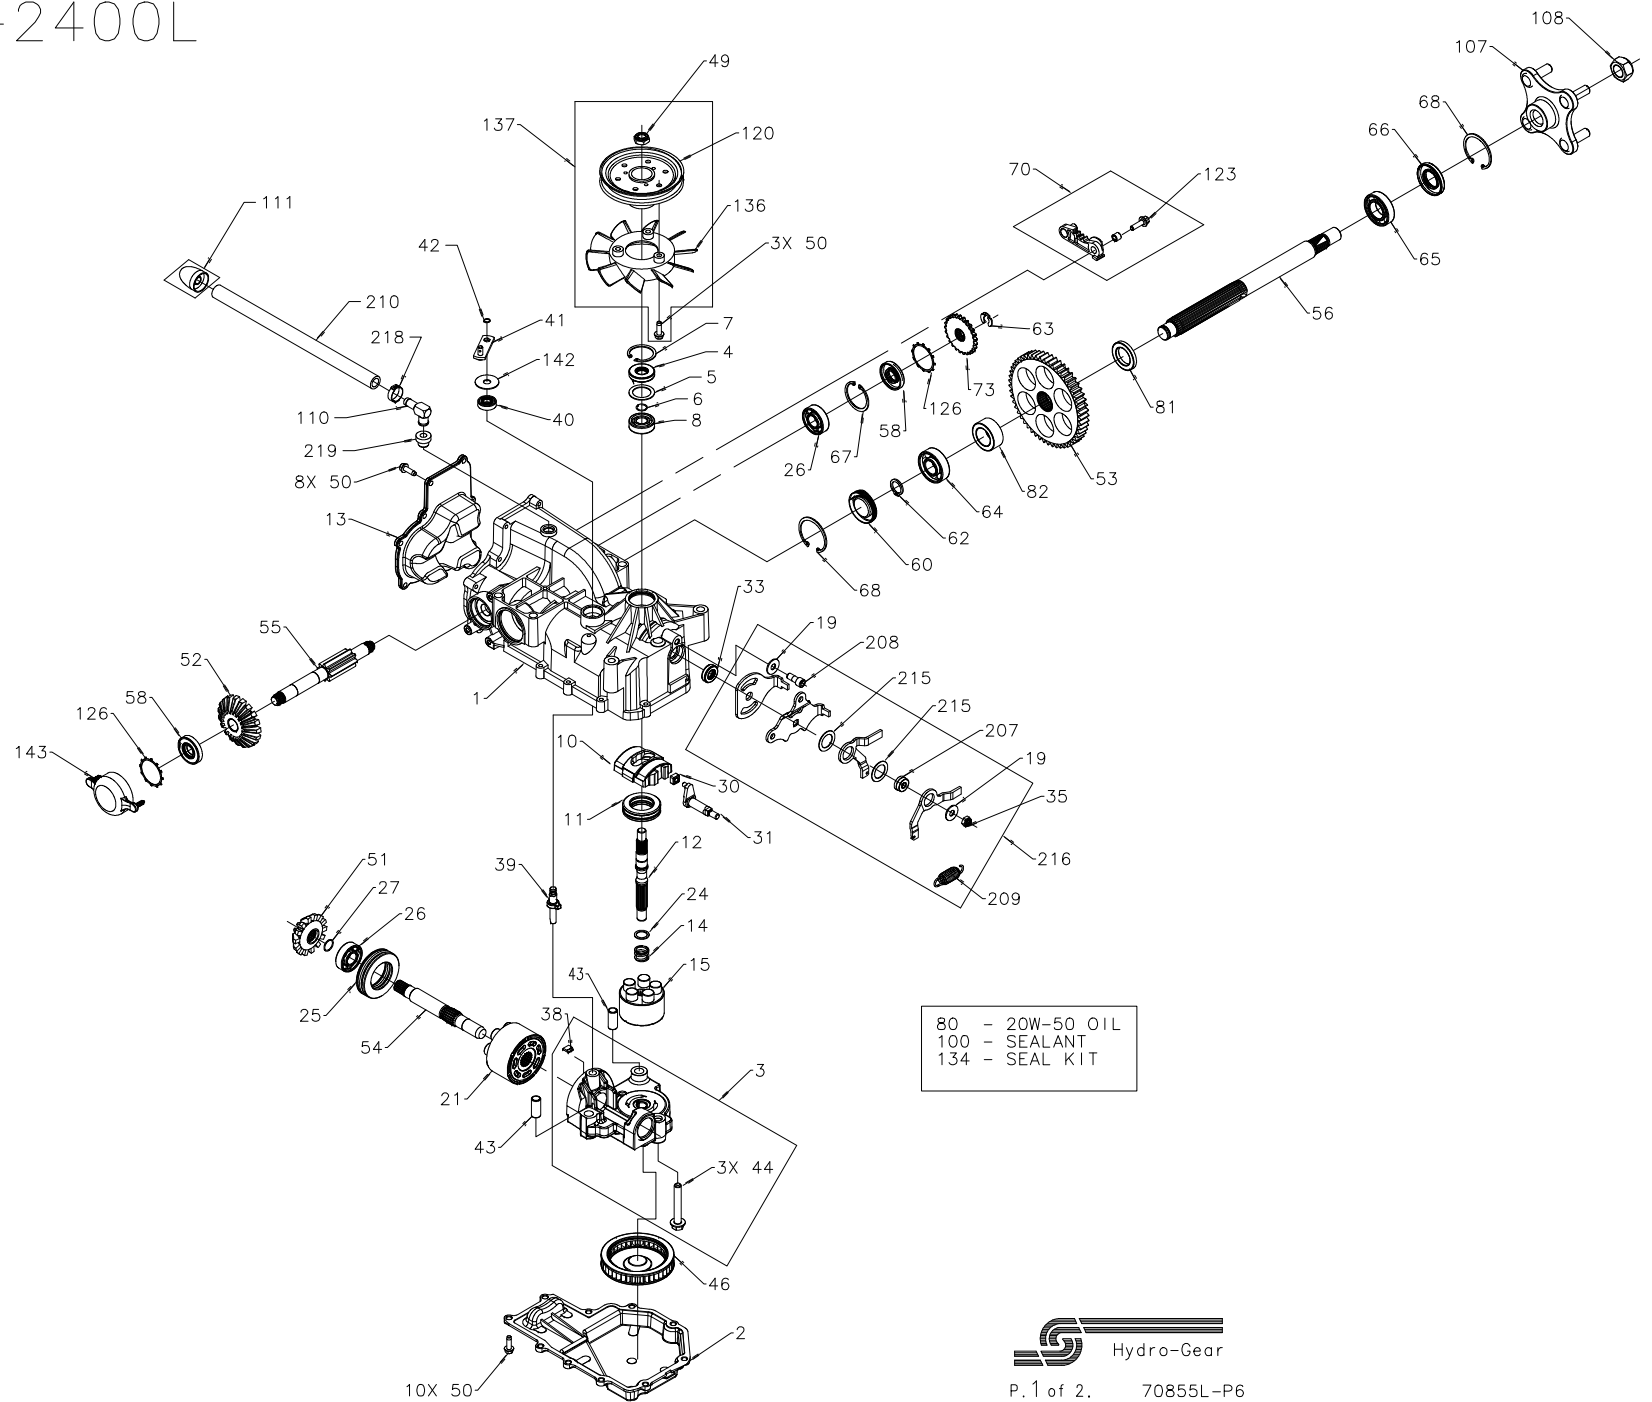

01597800
346-2400L

01597800
346-2400L

ITEM #	PART #	QTY	DESCRIPTION
1	70652	1	KIT, HOUSING-MAIN
		1	HOUSING, MAIN
		2	BEARING, CRADLE
		1	SEAL, LIP 12 X 25 X 7
		1	BUSHING, TRUNNION
		1	SHAFT, BRAKE
		1	SCREW, HFHC 1/4-28 X 7/8 (PATCH)
		1	WASHER .34 X .88 X .03
2	50890RM	1	LOWER HOUSING
3	70667	1	KIT, CENTER SECTION
		1	CENTER SECTION
		1	BUSHING .67 X 1.03 X .75
		1	PLATE, BYPASS
		3	SCREW, 3/8-24 X 2.5
		2	CHECK PLUG ASSEMBLY, .044
4	9008000-0128	1	LIP SEAL
5	2003018	1	SPACER
6	2003016	1	WIRE RETAINING RING
7	2003052	1	RETAINING RING
8	2003043	1	BALL BEARING
10	2003087	1	VARIABLE SWASHPLATE
11	50551	1	THRUST BEARING 30 X 52 X 13
12	50005	1	INPUT SHAFT
13	50891RM	1	COVER-BACK
14	2003014	1	SPRING, BLOCK
15	70331	1	10cc CYLINDER BLOCK ASSY
		1	10cc CYLINDER BLOCK
		5	10cc PISTON SPRING
		5	PISTON SEAT WASHER
		5	10cc PISTON
19	44130	2	WASHER
21	70082	1	21cc CYLINDER BLOCK ASSY
		1	21cc CYLINDER BLOCK ASSY
		7	21cc PISTON SPRING
		7	PISTON SEAT WASHER
		7	21cc PISTON
24	2003017	1	WASHER, BLOCK THRUST
25	50552	1	THRUST BEARING 42 X 68 X 16
26	50315	2	BALL BEARING
27	2000022	1	WIRE RETAINING RING
30	2000015	1	SLOT GUIDE
31	50807	1	TRUNNION ARM
33	9008000-0126	1	LIP SEAL
35	50108	1	HEX LOCK NUT, 5/16-24 UNJF (NYLON INSERT)
38	70680	1	KIT, BYPASS PLATE
39	2003555	1	BYPASS ACTUATOR
40	45074	1	LIP SEAL
41	50270	1	BYPASS ARM
42	44870	1	RETAINING RING
43	50002	2	PIN
44	50016	3	SCREW
46	50990	1	FILTER
49	51244	1	HEX LOCK NUT, 1/2-20 (NYLON INSERT)
50	50752	21	SCREW, 1/4-20 X .75 LONG
51	50744	1	14T BEVEL GEAR
52	50745	1	19T BEVEL GEAR
53	50746	1	53T SPUR GEAR
54	50757	1	MOTOR SHAFT
55	51298	1	BRAKE SHAFT
56	50748	1	AXLE SHAFT
58	51161	2	SEAL, LIP 17 X 40 X 7
60	50995	1	SEAL PLUG - SIDE
62	50759	1	RETAINING RING - AXLE
63	51109	1	RETAINING RING .440 EXTERNAL
64	50743	1	BEARING-BALL 20X47X14(6204)
65	50740	1	BEARING-BALL 25X47X12(6005)