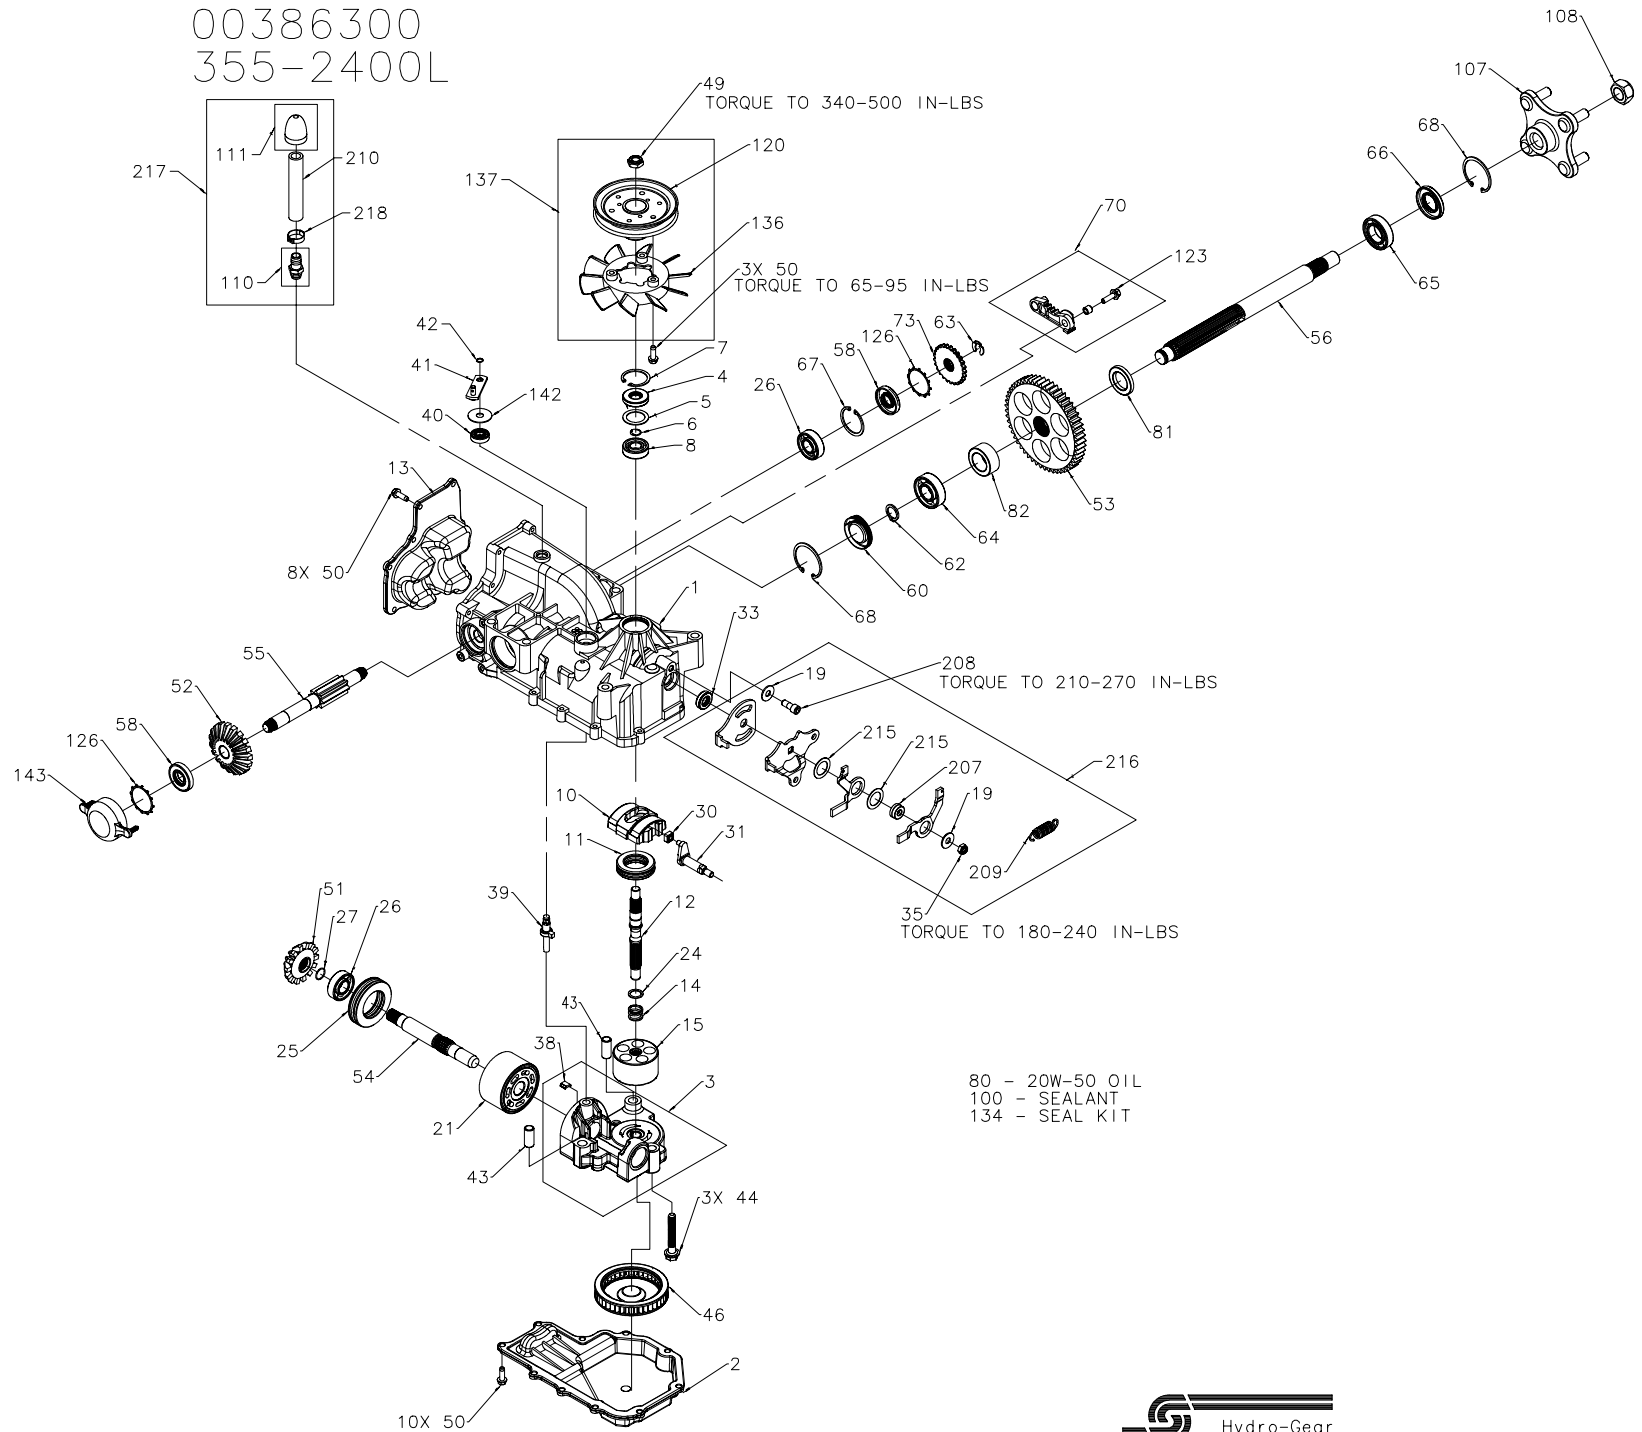

00386300
355-2400L

80 - 20W-50 OIL
100 - SEALANT
134 - SEAL KIT

00386300
355-2400L

ITEM #	PART #	QTY	DESCRIPTION
1	70627	1	KIT, HOUSING-MAIN
		1	HOUSING, MAIN
		2	CRADLE BEARING
		1	SEAL, LIP 12 X 25 X 7
		1	TRUNNION BUSHING
		1	SCREW, HFHC 1/4-28 X 7/8 (PATCH)
2	5089ORM	1	LOWER HOUSING
3	70667	1	KIT, CENTER SECTION
		1	CENTER SECTION
		1	BUSHING .67 X 1.03 X .75
		1	PLATE, BYPASS
		3	SCREW 3/8-24 X 2.5
		2	CHECK PLUG ASSEMBLY, .027
4	9008000-0128	1	LIP SEAL
5	2003018	1	SPACER
6	2003016	1	WIRE RETAINING RING
7	2003052	1	RETAINING RING
8	2003043	1	BALL BEARING
10	2003087	1	VARIABLE SWASHPLATE
11	50551	1	THRUST BEARING 30 X 52 X 13
12	50005	1	INPUT SHAFT
13	50891RM	1	COVER-BACK
14	2003014	1	SPRING, BLOCK
15	70331	1	10cc CYLINDER BLOCK ASS'Y
		1	10cc CYLINDER BLOCK
		5	10cc PISTON SPRING
		5	PISTON SEAT WASHER
		5	10cc PISTON
19	44130	2	WASHER, .34 X .88 X .06
21	70082	1	21cc CYLINDER BLOCK ASS'Y
		1	21cc CYLINDER BLOCK
		7	21cc PISTON SPRING
		7	PISTON SEAT WASHER
		7	21cc PISTON
24	2003017	1	WASHER, BLOCK THRUST
25	50552	1	THRUST BEARING 42 X 68 X 16
26	50315	2	BALL BEARING
27	2000022	1	WIRE RETAINING RING
30	2000015	1	SLOT GUIDE
31	50807	1	TRUNNION ARM
33	9008000-0126	1	LIP SEAL
35	50108	1	HEX LOCK NUT, 5/16-24 UNJF (NYLON INSERT)
38	70680	1	KIT, BYPASS PLATE
39	2003555	1	BYPASS ACTUATOR
40	45074	1	LIP SEAL
41	50270	1	BYPASS ARM
42	44870	1	RETAINING RING
43	50002	2	PIN
44	50016	3	SCREW
46	50990	1	FILTER
49	51244	1	HEX LOCK NUT, 1/2-20 (NYLON INSERT)
50	50752	21	SCREW, 1/4-20 X .75 LONG
51	50744	1	14T BEVEL GEAR
52	50745	1	19T BEVEL GEAR
53	50746	1	53T SPUR GEAR
54	50757	1	MOTOR SHAFT
55	51298	1	BRAKE SHAFT
56	50748	1	AXLE SHAFT
58	51161	2	SEAL, LIP 17 X 40 X 7
60	50995	1	SEAL PLUG - SIDE