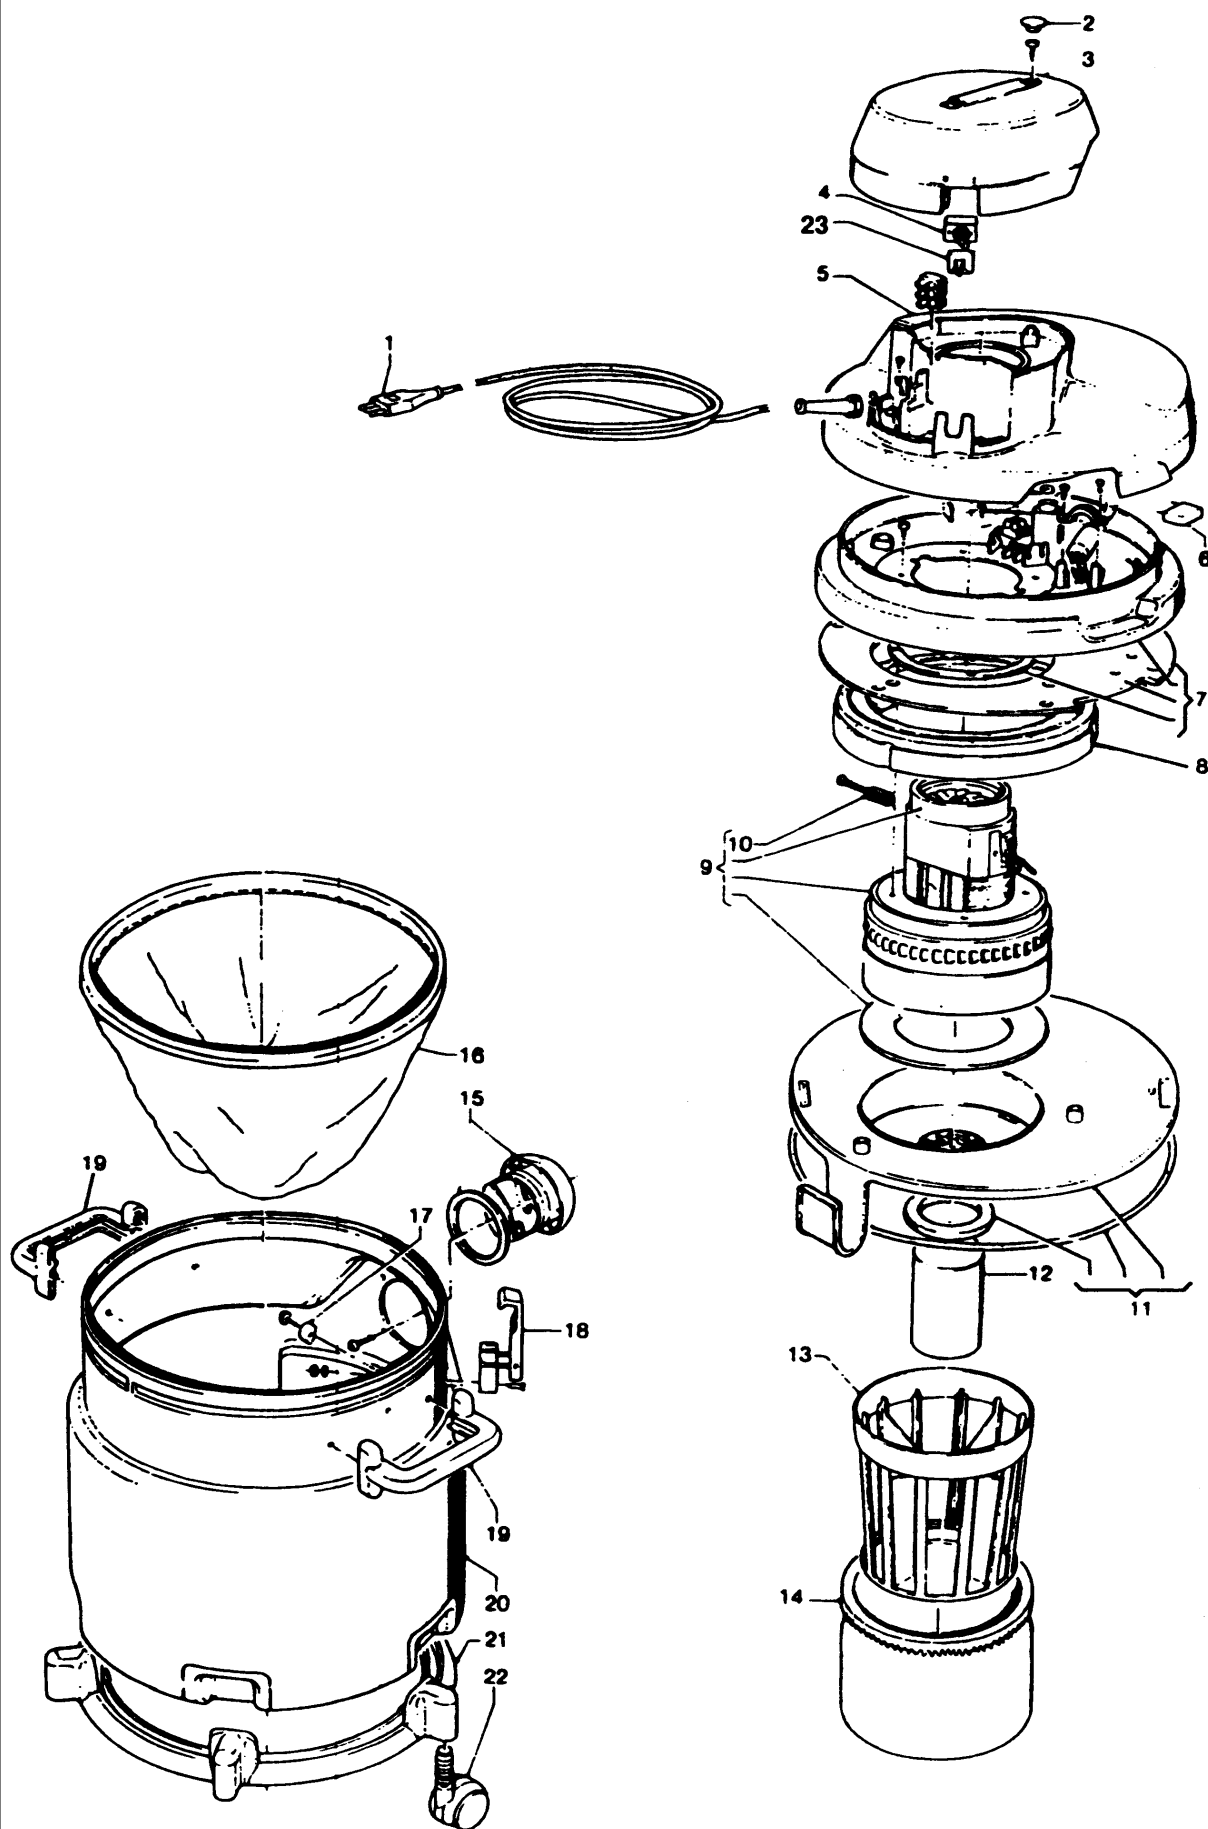

# VACUUM EXTRACTOR

## TYPE 1

Dia = 32mm

Dia = 36mm

Dia = 40mm

Dia = 64mm