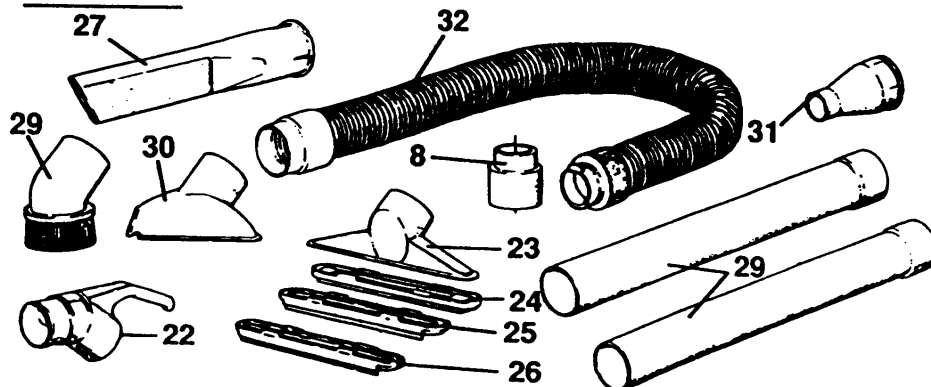

VACUUM EXTRACTOR VC7-----A

TYPE 1

Dia = 32mm

Dia = 36mm

Dia = 40mm

Dia = 64mm

VACUUM EXTRACTOR

VC7-----A