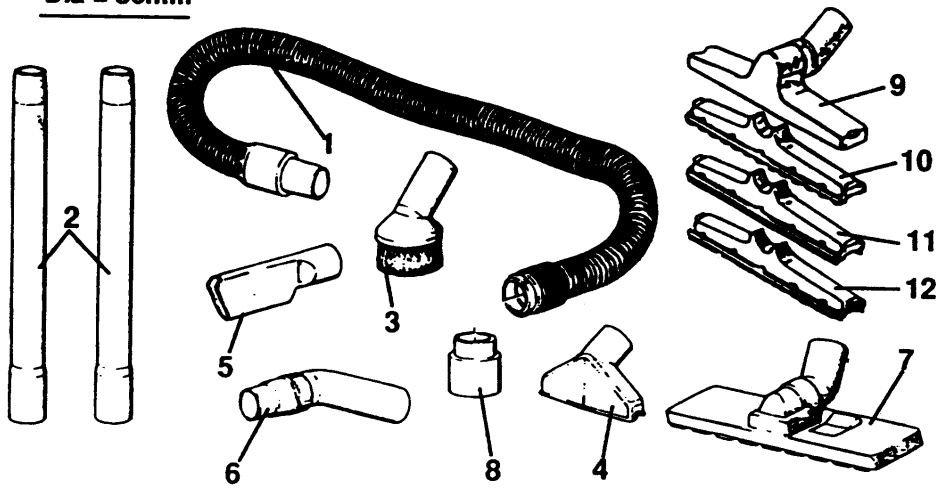

VACUUM EXTRACTOR VC7-----A

TYPE 1

Dia = 32mm

Dia = 36mm

Dia = 40mm

Dia = 64mm

VACUUM EXTRACTOR

VC7-----A