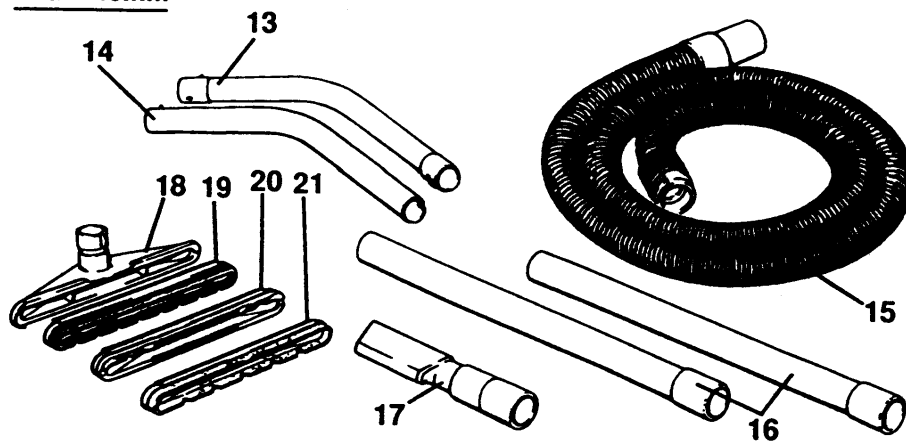

VACUUM EXTRACTOR VC7-----A

TYPE 1

Dia = 32mm

Dia = 36mm

Dia = 40mm

Dia = 64mm

VACUUM EXTRACTOR

VC7-----A