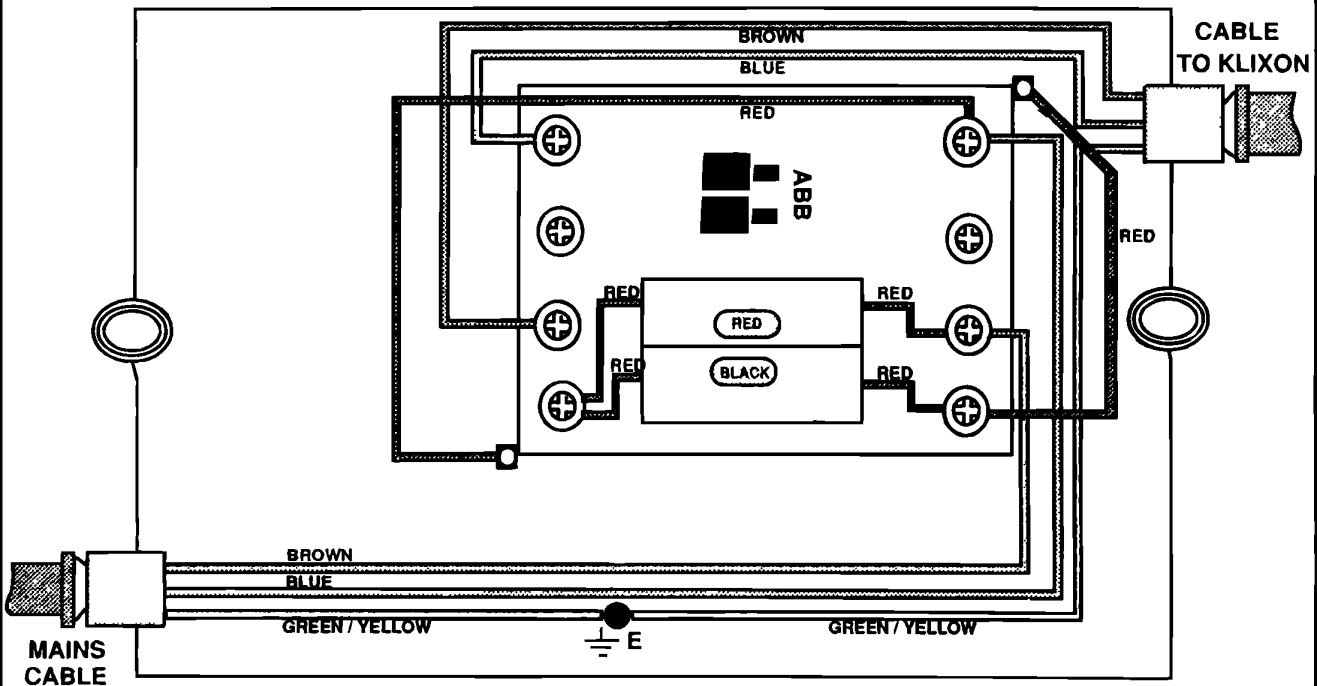

220 / 240 v SWITCH ASSEMBLY WIRING DIAGRAM

115 v SWITCH ASSEMBLY WIRING DIAGRAM

This drawing is the property of Black and Decker and must not be reproduced without permission

DRAWING

E 9905

ORIGIN

ITALY

DATE