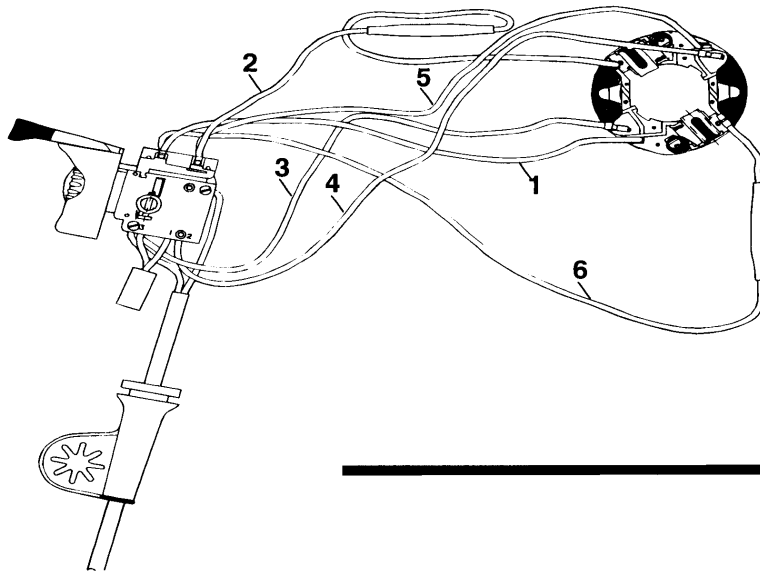

120v
COLOUR KEY

1	RED
2	GREY
3	BLUE
4	WHITE
5	BLACK
6	BROWN