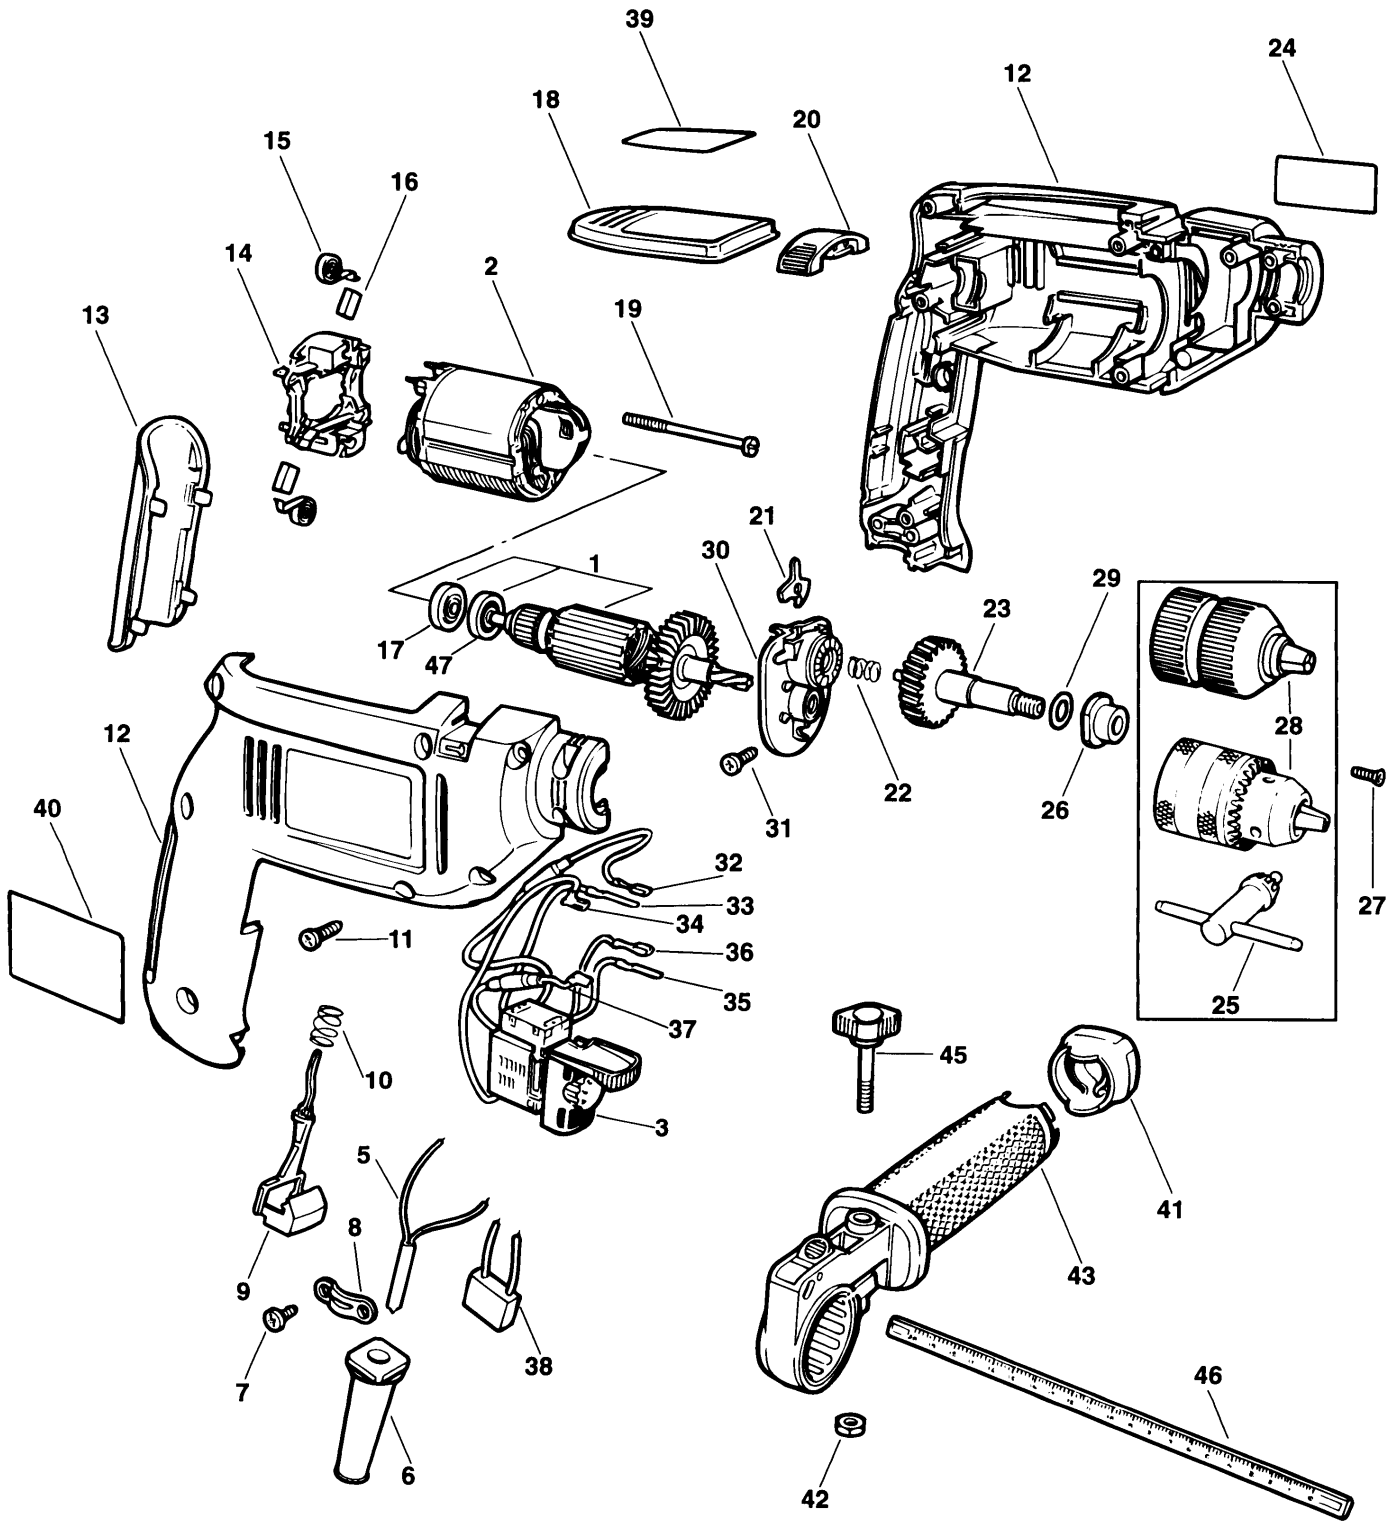

BOHRHAMMER

KD574RE---A

TYPE 1

BOHRHAMMER

KD574RE---A

TYPE 1

Pos. Nr	Ersatzteilnummer	Beschreibung	Preis	Variants	
1	1	798863-00 ANKER ZSB			A9-B1-XD
1	1	798863-01 ANKER			TW
1	1	798863-00 ANKER ZSB		SE	
1	1	798863-00 ANKER ZSB		ZA	
1	1	798863-00 ANKER ZSB		NO	
1	1	798863-00 ANKER ZSB		NZ	
1	1	798863-00 ANKER ZSB		PT	
1	1	798863-00 ANKER ZSB		IT	
1	1	798863-00 ANKER ZSB		KW	
1	1	798863-00 ANKER ZSB		NL	
1	1	798863-00 ANKER ZSB		GB	
1	1	798863-00 ANKER ZSB		GR	
1	1	798863-00 ANKER ZSB		IE	
1	1	798863-00 ANKER ZSB		ES	
1	1	798863-00 ANKER ZSB		FI	
1	1	798863-00 ANKER ZSB		FR	
1	1	798863-00 ANKER ZSB		CH	
1	1	798863-00 ANKER ZSB		DE	
1	1	798863-00 ANKER ZSB		DK	
1	1	798863-00 ANKER ZSB		AT	
1	1	798863-00 ANKER ZSB		AU	
1	1	798863-00 ANKER ZSB		BE	
2	1	000000-00 NICHT MEHR LIEFERBAR			A9-B1-XD
2	1	000000-00 NICHT MEHR LIEFERBAR		SE	
2	1	000000-00 NICHT MEHR LIEFERBAR		ZA	
2	1	000000-00 NICHT MEHR LIEFERBAR		NO	
2	1	000000-00 NICHT MEHR LIEFERBAR		NZ	
2	1	000000-00 NICHT MEHR LIEFERBAR		PT	
2	1	000000-00 NICHT MEHR LIEFERBAR		IT	
2	1	000000-00 NICHT MEHR LIEFERBAR		KW	
2	1	000000-00 NICHT MEHR LIEFERBAR		NL	
2	1	000000-00 NICHT MEHR LIEFERBAR		GB	
2	1	000000-00 NICHT MEHR LIEFERBAR		GR	
2	1	000000-00 NICHT MEHR LIEFERBAR		IE	
2	1	000000-00 NICHT MEHR LIEFERBAR		ES	
2	1	000000-00 NICHT MEHR LIEFERBAR		FI	
2	1	000000-00 NICHT MEHR LIEFERBAR		FR	
2	1	000000-00 NICHT MEHR LIEFERBAR		CH	
2	1	000000-00 NICHT MEHR LIEFERBAR		DE	
2	1	000000-00 NICHT MEHR LIEFERBAR		DK	
2	1	000000-00 NICHT MEHR LIEFERBAR		AT	
2	1	000000-00 NICHT MEHR LIEFERBAR		AU	
2	1	000000-00 NICHT MEHR LIEFERBAR		BE	
2	1	000000-00 NICHT MEHR LIEFERBAR			TW
3	1	000000-00 NICHT MEHR LIEFERBAR			A9-B1-XD
3	1	000000-00 NICHT MEHR LIEFERBAR		SE	
3	1	000000-00 NICHT MEHR LIEFERBAR		ZA	
3	1	000000-00 NICHT MEHR LIEFERBAR		NO	
3	1	000000-00 NICHT MEHR LIEFERBAR		NZ	
3	1	000000-00 NICHT MEHR LIEFERBAR		PT	
3	1	000000-00 NICHT MEHR LIEFERBAR		IT	
3	1	000000-00 NICHT MEHR LIEFERBAR		KW	
3	1	000000-00 NICHT MEHR LIEFERBAR		NL	
3	1	000000-00 NICHT MEHR LIEFERBAR		GB	
3	1	000000-00 NICHT MEHR LIEFERBAR		GR	
3	1	000000-00 NICHT MEHR LIEFERBAR		IE	
3	1	000000-00 NICHT MEHR LIEFERBAR		ES	
3	1	000000-00 NICHT MEHR LIEFERBAR		FI