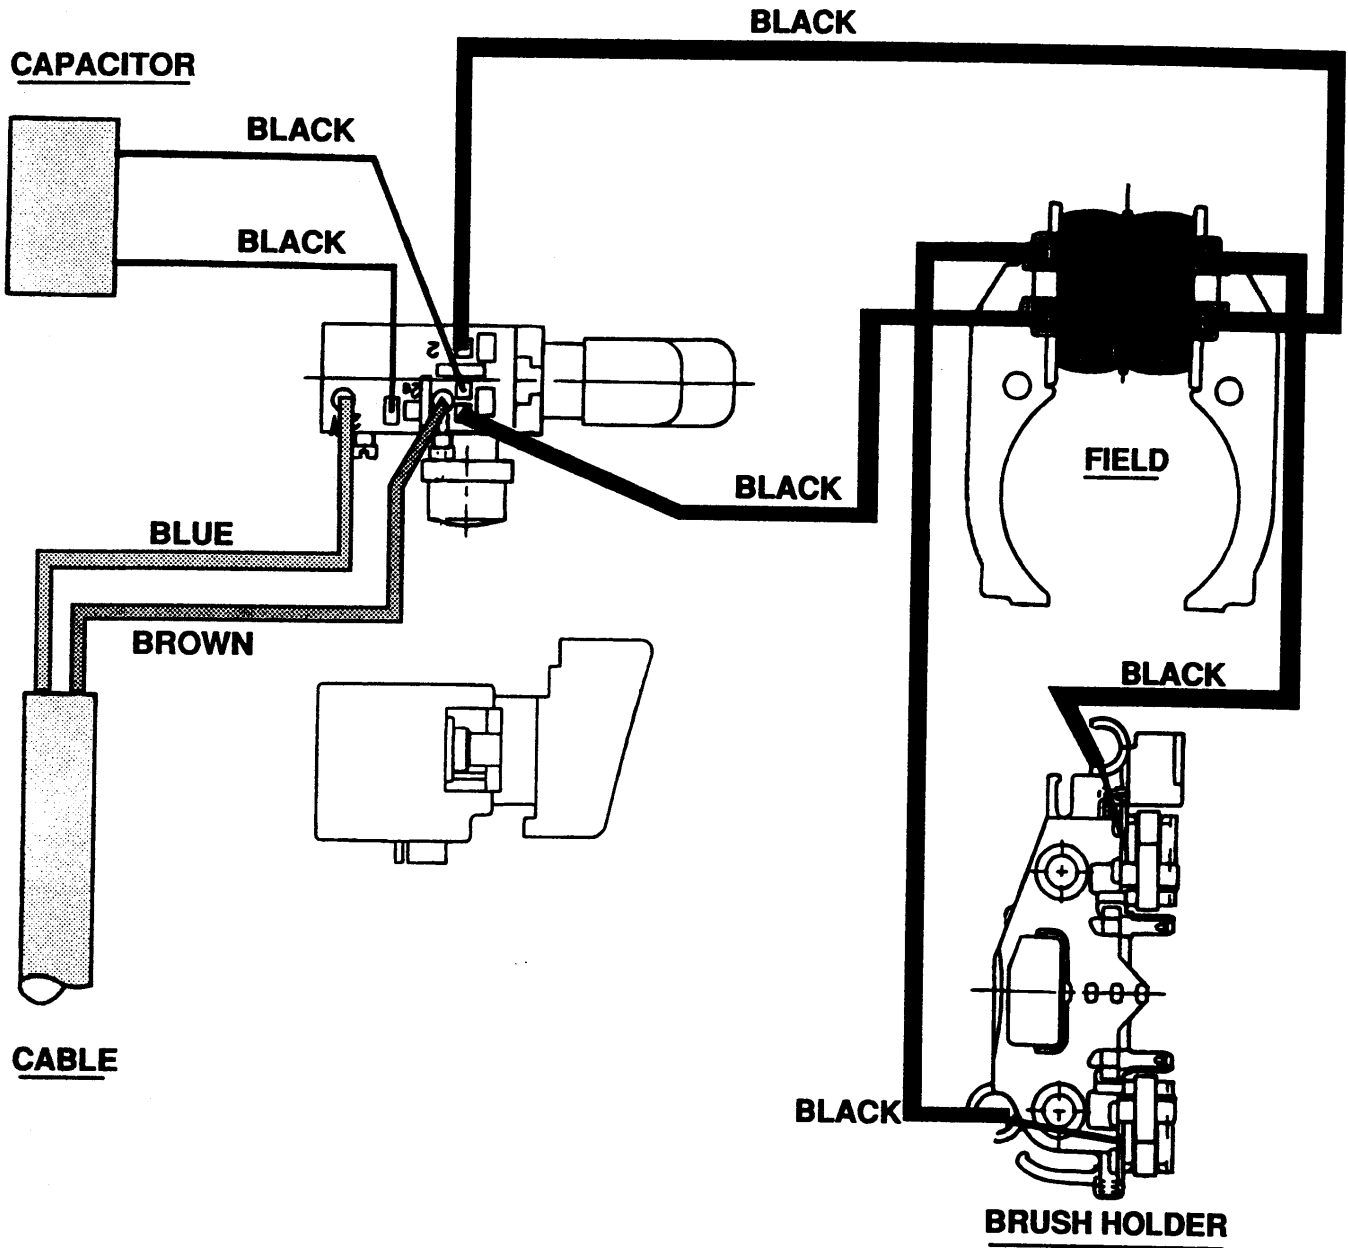

BROWN

BROWN

CABLE

BRUSH HOLDER

COLOUR KEY

ENGLISH	FRENCH	ITALIAN	GERMAN
BLACK	NOIR	NERO	SCHWARZ
WHITE	BLANC	BIANCO	WEISS
BROWN	BRUN	MARRONE	BRAUN
BLUE	BLEU	BLU	BLAU
RED	ROUGE	ROSSO	ROT
YELLOW	JAUNE	GIALLO	GELB
GREEN	VERT	VERDE	GRUN
ORANGE	ORANGE	ARANCIO	ORANGE
GREY	GRIS	GRIGIO	GRAU

WIRING DIAGRAM FOR LEADS WITHOUT IN-LINE SUPPRESSION

COLOUR KEY

ENGLISH	FRENCH	ITALIAN	GERMAN
BLACK	NOIR	NERO	SCHWARZ
WHITE	BLANC	BIANCO	WEISS
BROWN	BRUN	MARRONE	BRAUN
BLUE	BLEU	BLU	BLAU
RED	ROUGE	ROSSO	ROT
YELLOW	JAUNE	GIALLO	GELB
GREEN	VERT	VERDE	GRUN
ORANGE	ORANGE	ARANCIO	ORANGE
GREY	GRIS	GRIGIO	GRAU