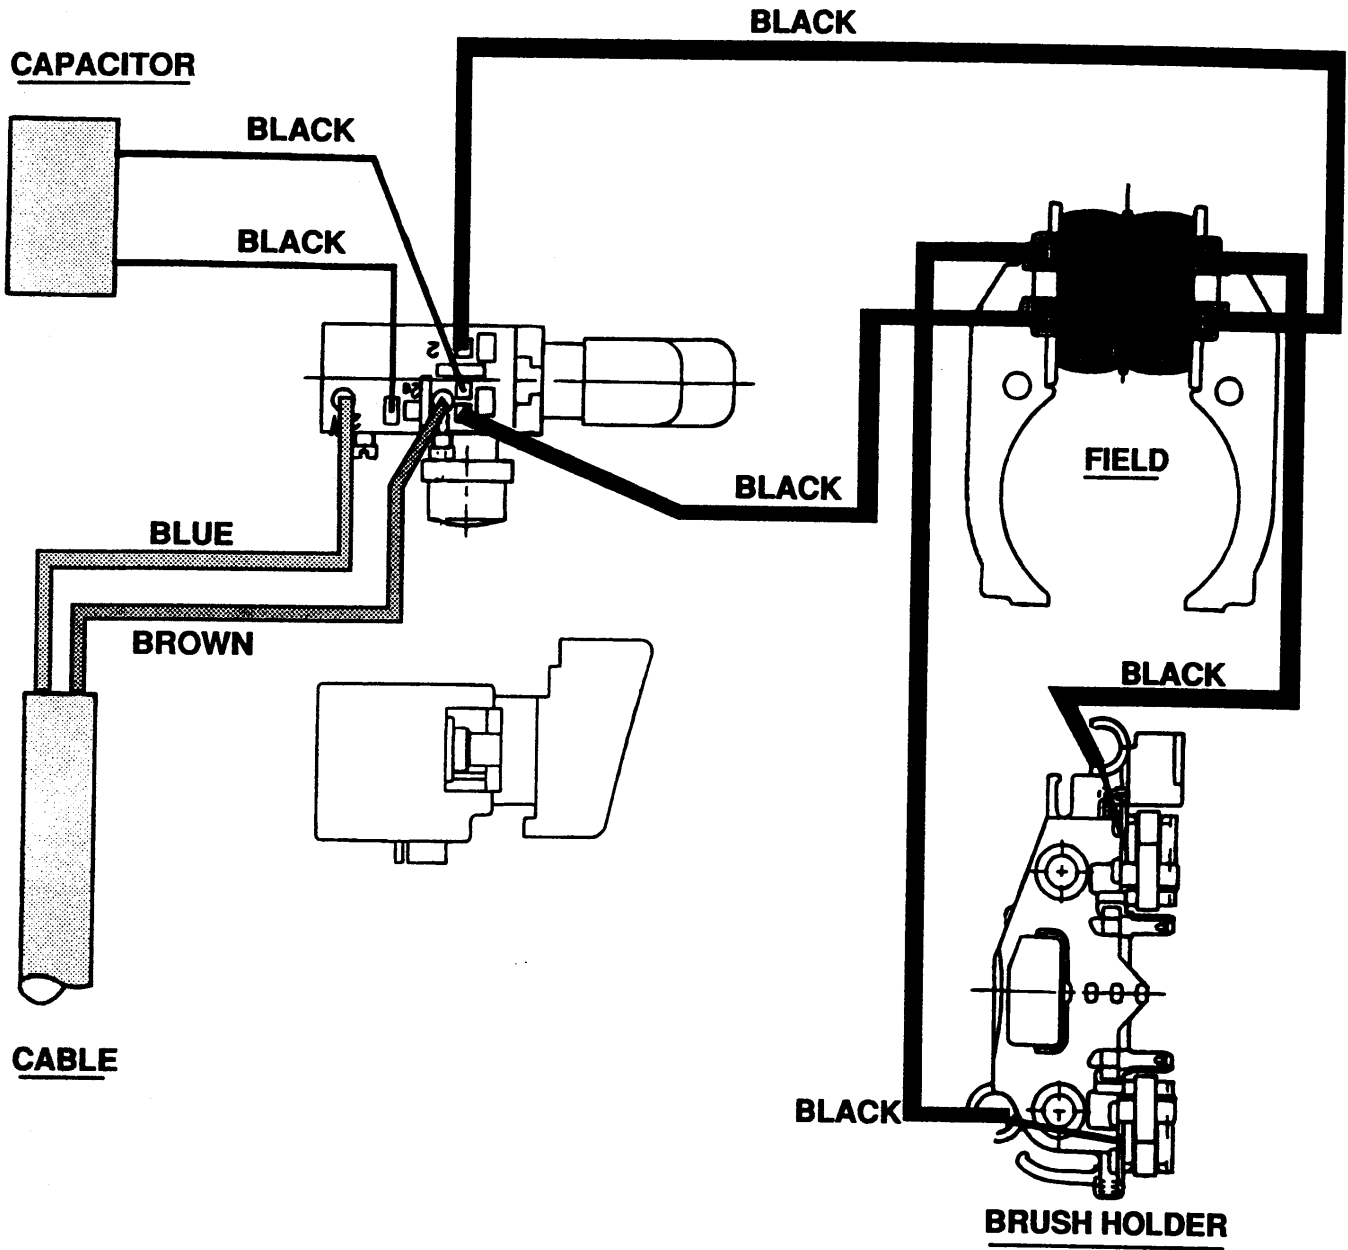

BROWN

BROWN

CABLE

BRUSH HOLDER

COLOUR KEY

ENGLISH	FRENCH	ITALIAN	GERMAN
BLACK	NOIR	NERO	SCHWARZ
WHITE	BLANC	BIANCO	WEISS
BROWN	BRUN	MARRONE	BRAUN
BLUE	BLEU	BLU	BLAU
RED	ROUGE	ROSSO	ROT
YELLOW	JAUNE	GIALLO	GELB
GREEN	VERT	VERDE	GRUN
ORANGE	ORANGE	ARANCIO	ORANGE
GREY	GRIS	GRIGIO	GRAU

WIRING DIAGRAM FOR LEADS WITHOUT IN-LINE SUPPRESSION

COLOUR KEY

ENGLISH	FRENCH	ITALIAN	GERMAN
BLACK	NOIR	NERO	SCHWARZ
WHITE	BLANC	BIANCO	WEISS
BROWN	BRUN	MARRONE	BRAUN
BLUE	BLEU	BLU	BLAU
RED	ROUGE	ROSSO	ROT
YELLOW	JAUNE	GIALLO	GELB
GREEN	VERT	VERDE	GRUN
ORANGE	ORANGE	ARANCIO	ORANGE
GREY	GRIS	GRIGIO	GRAU