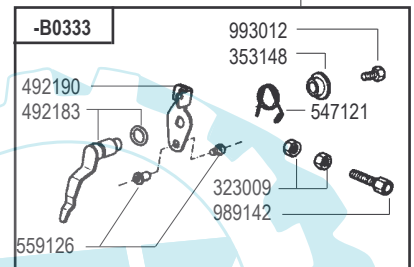

- ADN 37-43
- ADN 45-48-54-60

RICAMBI - SPARE PARTS - ERSATZTEILE - PIECES DETACHEES - REPUESTOS

- ADN 37-43
- ADN 45-48-54-60

- 227178
- 227136 Dx
- 227135 Sx
- 227176 Sx con foro isp with inspection