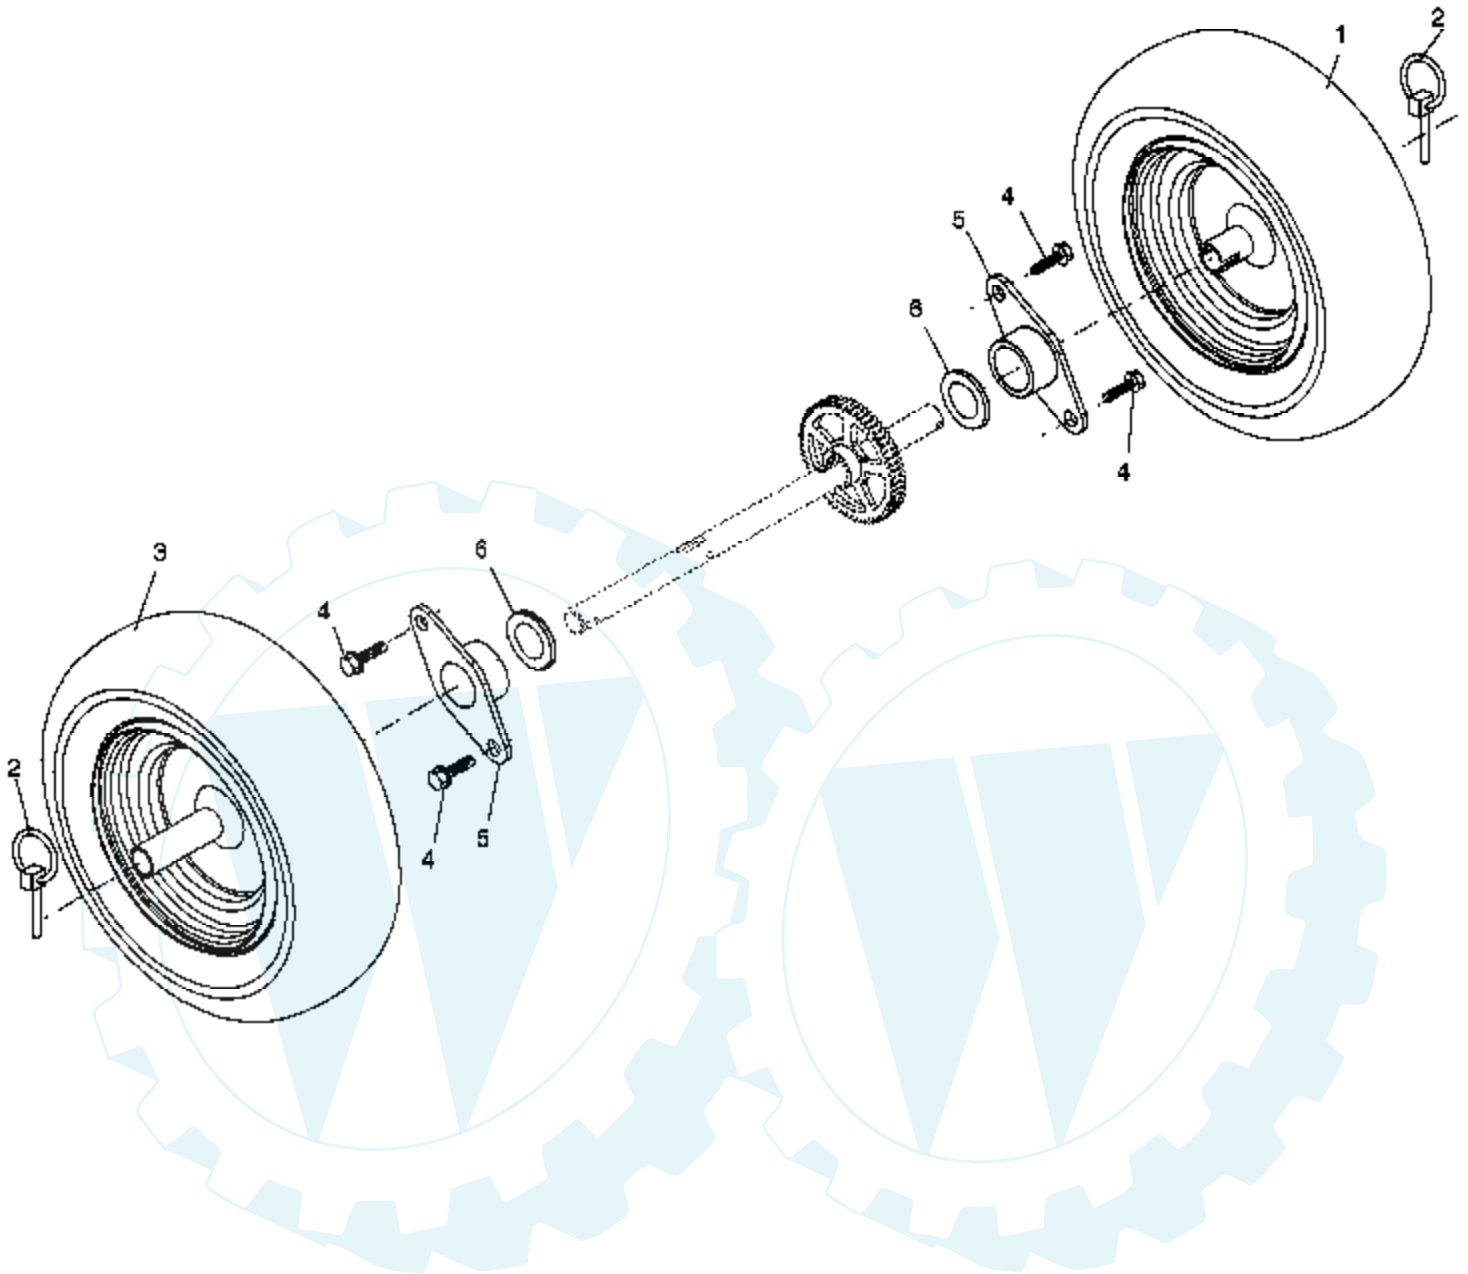

Ref #	Part Number	Qty	Description
1	187904		Wheel Assembly, 16", LH
2	155443		Pin, Klik 1/4
3	187905		Wheel Assembly, 16", RH
4	146315		Screw, Hex Head 5/16-18 x 1/2
5	179830		Bearing, Axle
6	174697		Washer, Thrust (1")