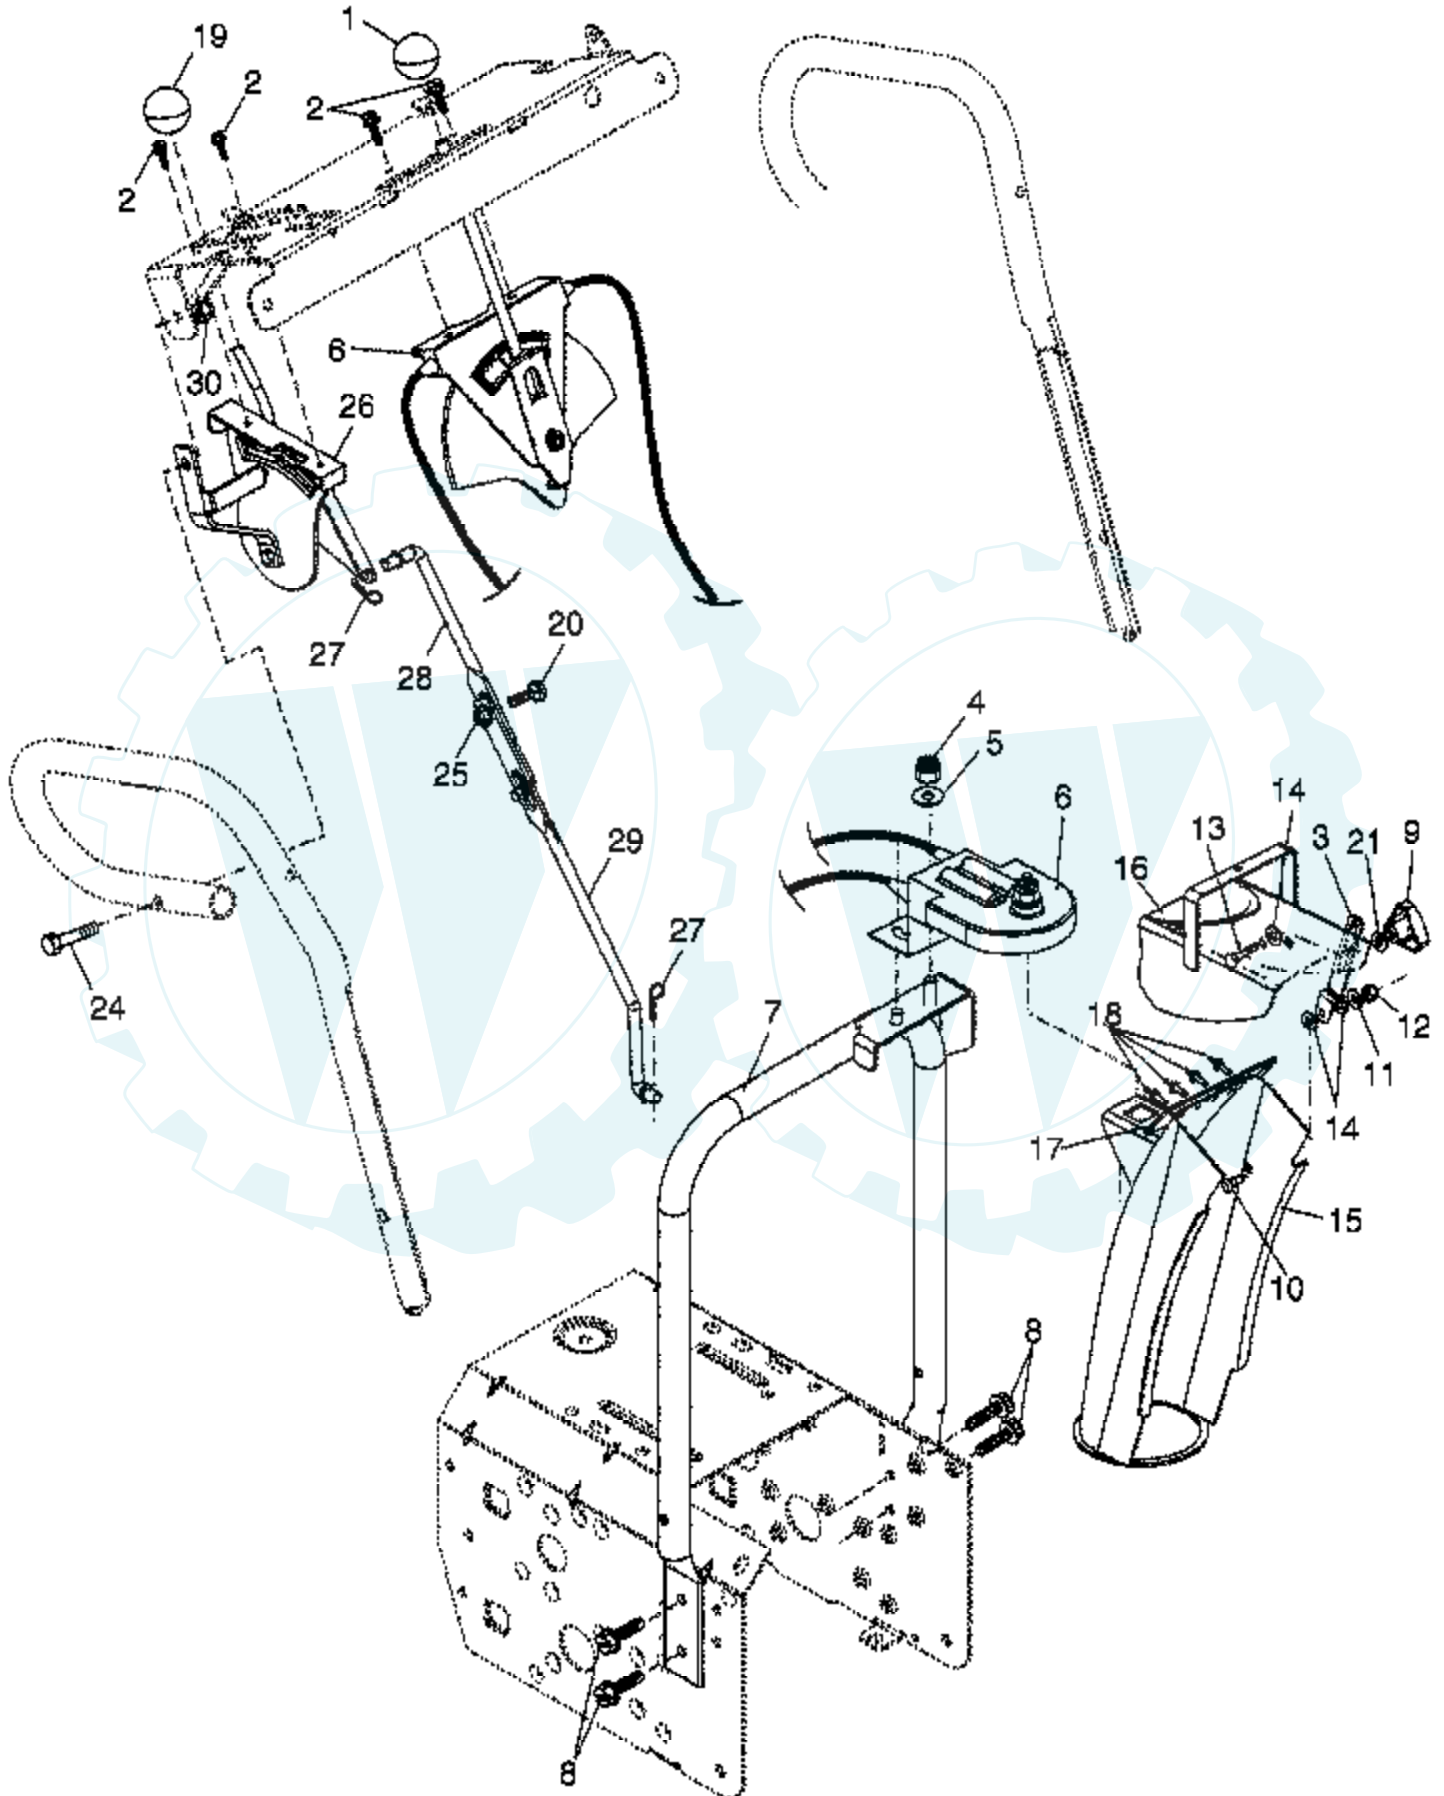

Ref #	Part Number	Qty	Description
1	183334		Knob, Lever
2	17501010		Screw #10-24 x 5/8
3	179096X479		Strap, Slotted
4	73800600		Nut, Lock 3/8-16
5	19131316		Washer, Flat 3/8
6	178659		Control Assembly, Chute Rotater
7	178638X479		Support, Pivot
8	150078		Screw, Hex Head 5/16-18 x 3/4
9	180453		Knob, Deflector
10	185600		Bolt, Shoulder
11	53847		Washer, Flat 1/4
12	73800400		Nut, Lock 1/4-20
13	72270505		Bolt, Carriage 5/16-18 x 5/8
14	179246		Washer, Nylon
15	178628X428		Chute Assembly
16	178633X428		Deflector Assembly
17	179145		Seal, Deflector
18	128415		Rivet, Blind
19	183333		Knob, Speed Control Lever
20	72270506		Bolt, Carriage 5/16-18 x 3/4
21	155415		Washer, Flat
24	74780528		Screw, Hex Head 5/16-18 x 1-3/4
25	155377		Nut, Lock 5/16-18
26	179257		Lever Assembly, Speed Control
27	169675		Retainer, Hairpin
28	180445		Rod, Upper, Speed Control
29	187716		Rod, Lower, Speed Control
30	73800500		Nut, Lock 5/16-18

Ref #	Part Number	Qty	Description
1	187904		Wheel Assembly, 16", LH
2	155443		Pin, Klik 1/4
3	187905		Wheel Assembly, 16", RH
4	146315		Screw, Hex Head 5/16-18 x 1/2
5	179830		Bearing, Axle
6	174697		Washer, Thrust (1")