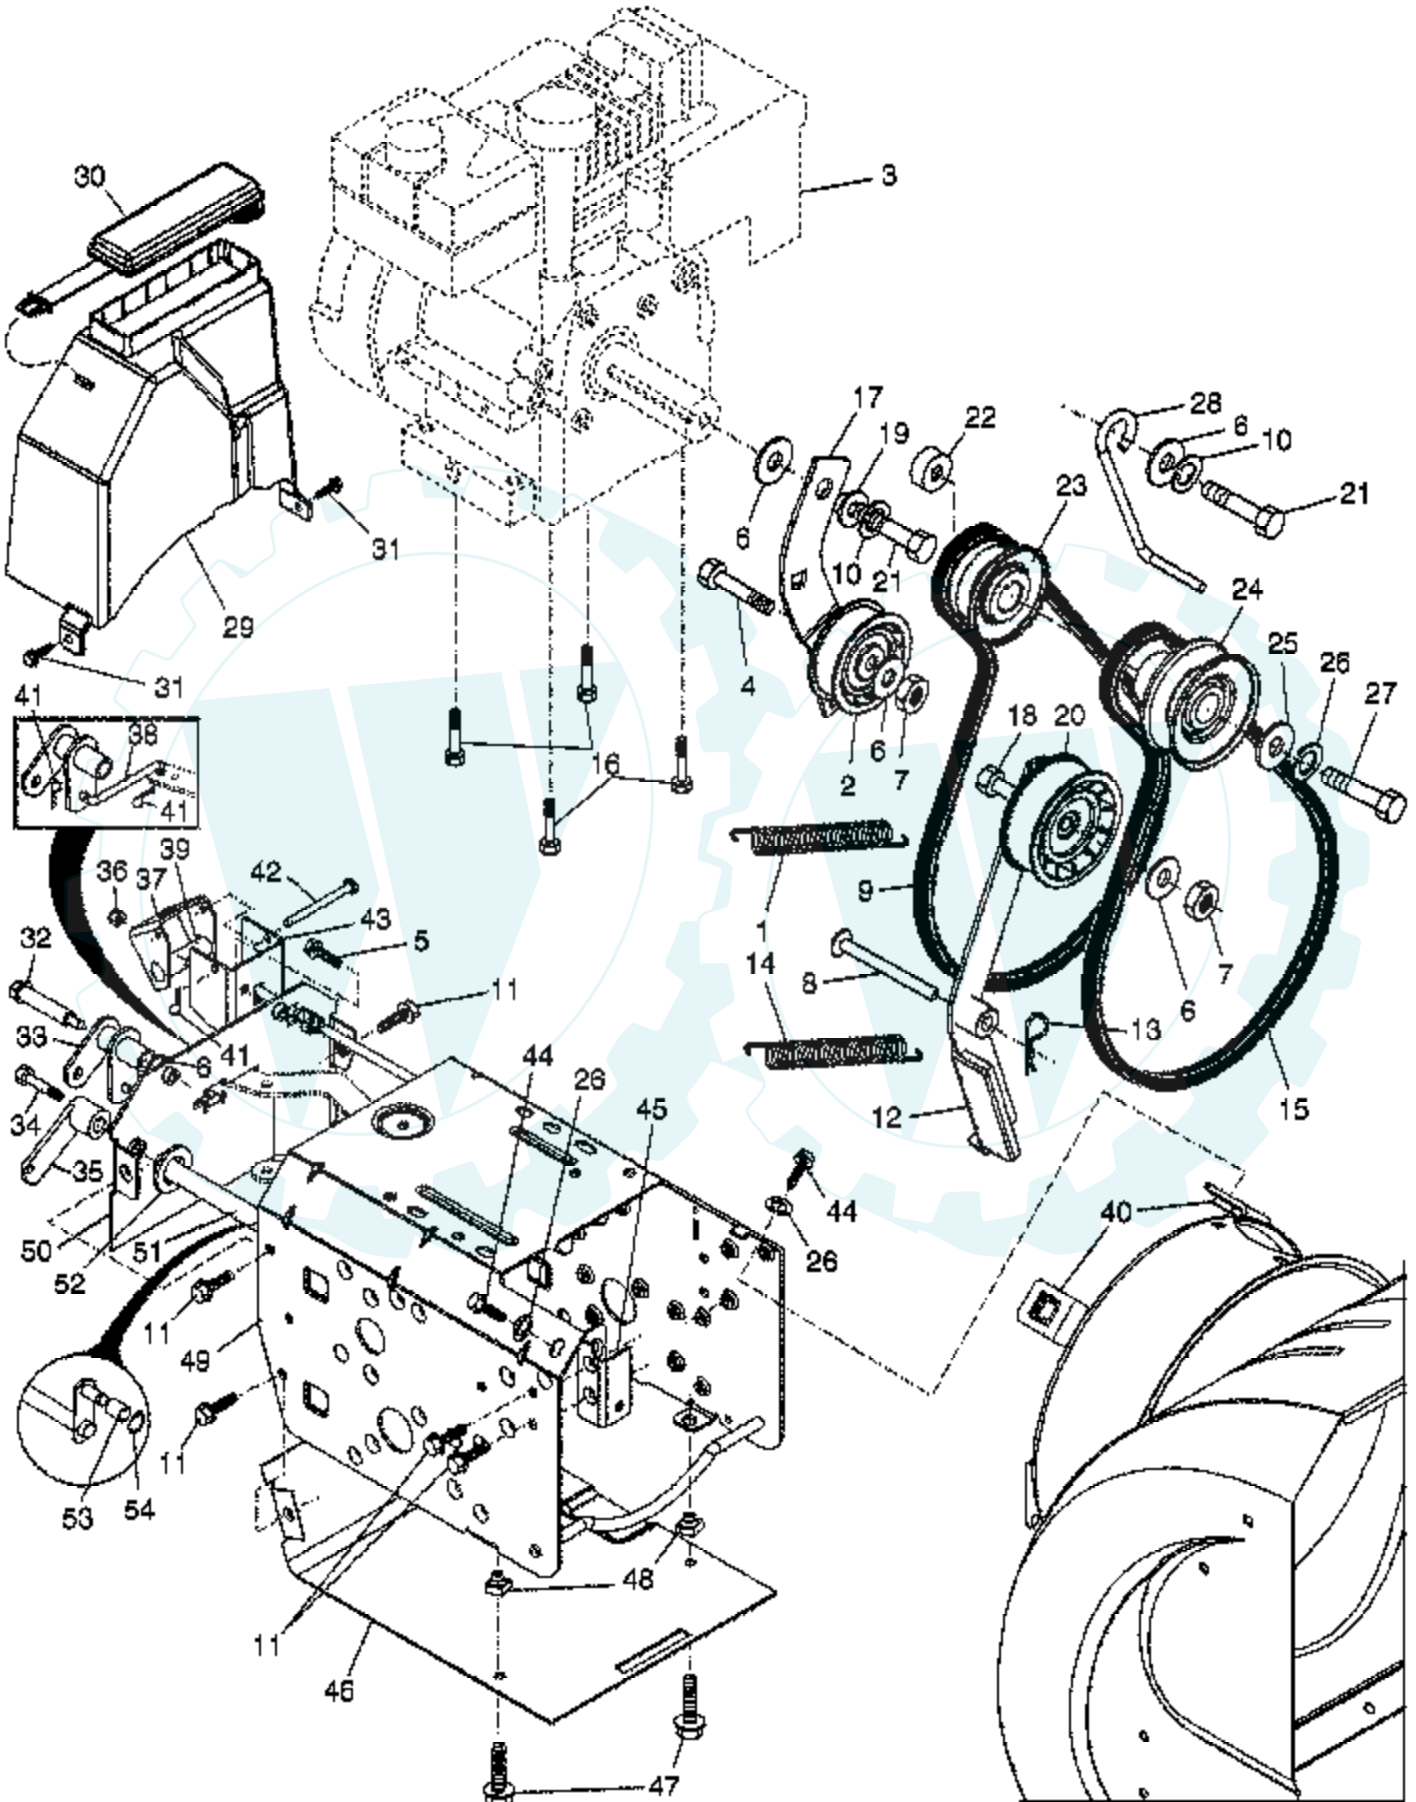

Ref #	Part Number	Qty	Description
1	181044		Spring, Traction Idler
2	180522		Pulley, Idler (2-1/4)
3			Engine, Tecumseh, Model Number HMSK85 (Order parts from Engine manufacturer)
4	74780520		Screw, Hex Head 5/16-18 x 1-1/4
5	150078		Screw, Hex Washer Head 5/16-18 x 3/4
6	59289		Washer, Flat
7	73930500		Nut, Jam, Lock 5/16-18
8	175330		Pin, Idler Pivot
9	179092		V-Belt, Traction Drive
10	10040500		Washer, Lock 5/16
11	17490508		Screw, Hex Head 5/16-18 x 1/2
12	179259		Impeller Idler Arm Assembly
13	85179		Retainer, Hairpin
14	178828		Spring, Brake
15	183533		V-Belt, Impeller Drive
16	150406		Screw, Hex Head 3/8-16 x 1-1/4
17	179354		Arm, Idler
18	74780524		Screw, Hex Head 5/16-18 x 1-1/2
19	175331		Bushing, Idler Pivot
20	180523		Pulley, Idler (2-3/4)
21	74610516		Screw, Hex Head 5/16-24 x 1
22	179371		Spacer, Engine Pulley
23	180478		Pulley, Engine, Traction Drive
24	179157		Pulley, Engine, Impeller Drive
25	62735		Washer, Flat 3/8
26	850263		Washer, Lock 3/8
27	851084		Screw, Hex Head 3/8-24 x 1-3/8
28	155452		Guide, Belt
29	180465		Cover, Belt
30	178830		Cover, Toolbox
31	17490408		Screw, Hex Head 1/4-20 x 1/2
32	179256		Bolt, Shoulder 5/16-18
33	187853		Bellcrank Shifter
34	180401		Screw, Hex Head 1/4-28 x 3/4
35	179240		Arm, Auger Control
36	73800500		Nut, Lock 5/16-18
37	178833X479		Bellcrank Assembly
38	187101		Link, Speed Control
39	179064		Trunnion, Clutch
40	178890		Nut, Cage 3/8-16
41	700279		Hairpin, Cotter 3/32 x 1/2
42	179065		Pin, Bellcrank
43	179063X479		Bracket, Bellcrank
44	74780624		Screw, Hex Head 3/8-16 x 1-1/2
45	175324X479		Pivot Bracket, Impeller Idler Arm
46	178624X479		Pan, Frame Bottom
47	71020512		Screw, Hex Head 5/16-18 x 3/4
48	181156		Nut, Speed 5/16-18
49	183852X428		Frame Assembly
50	187715X428		Plate, Frame End
51	179068X008		Shaft, Auger Control
52	57079		Washer, Hardened
53	179062		Roller
54	12000010		Ring, Retaining
	183854		Power Cord (not shown)