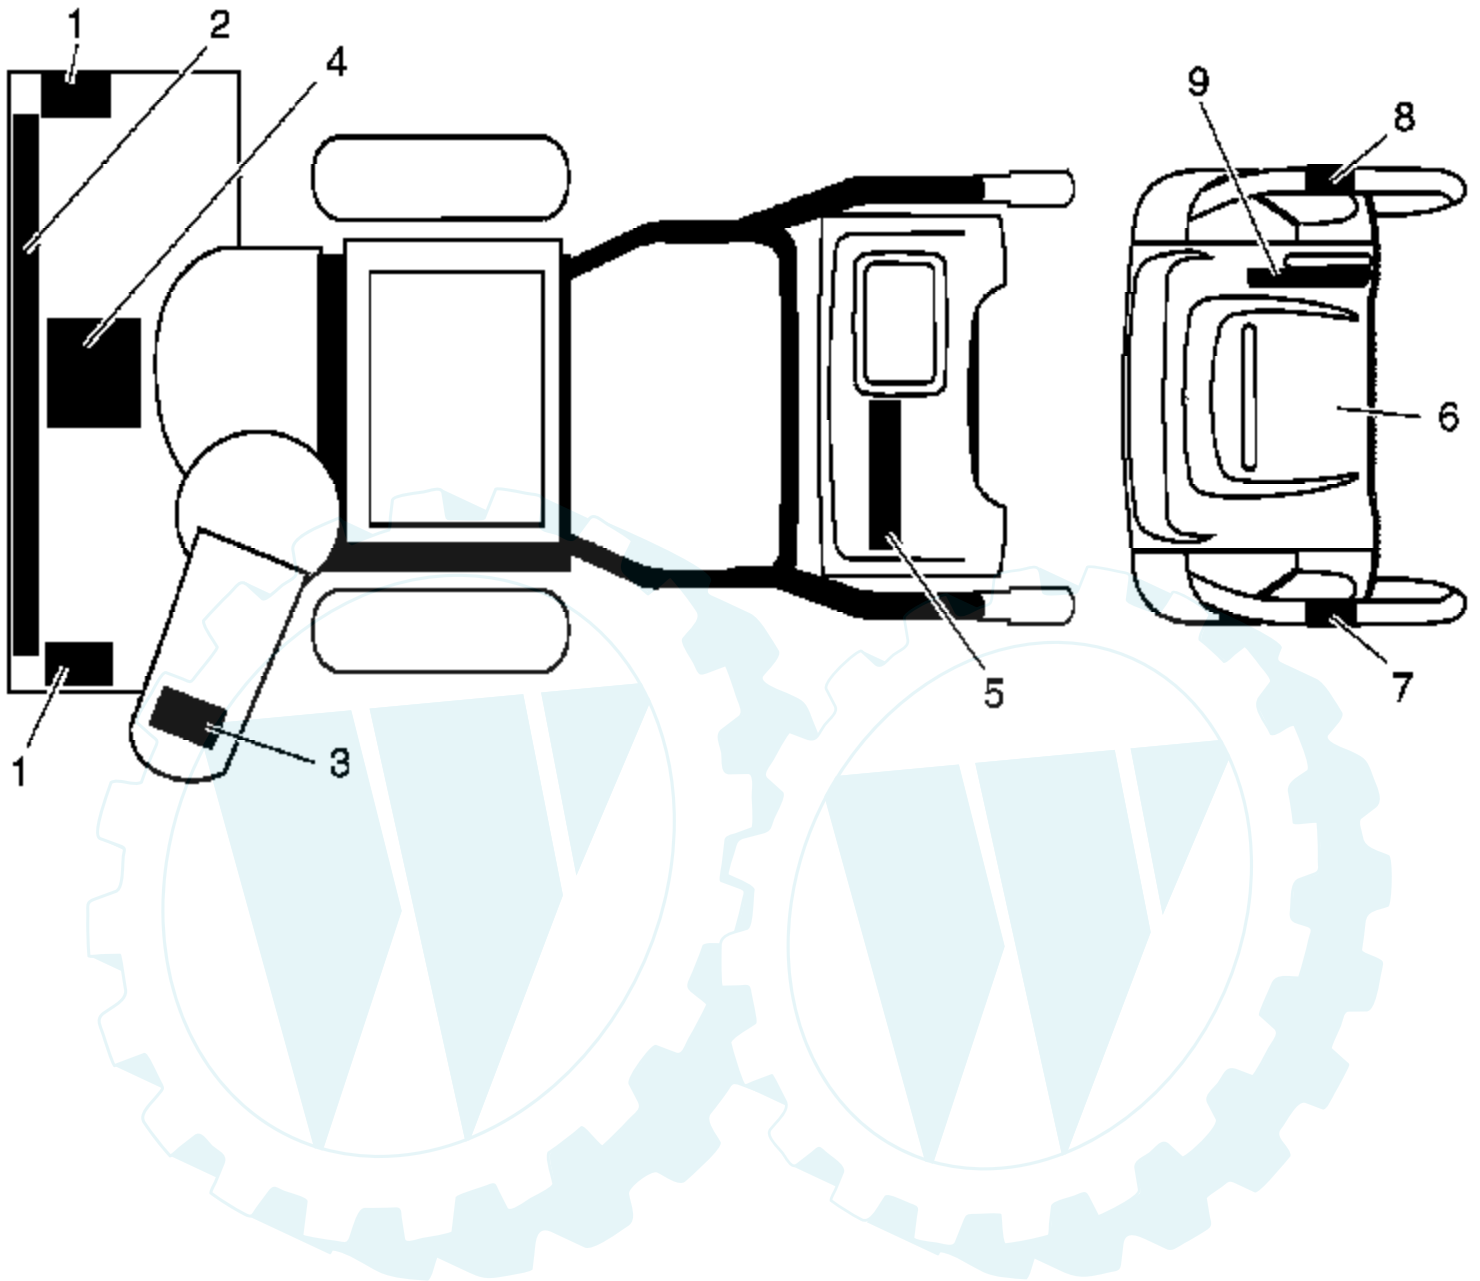

Ref #	Part Number	Qty	Description
1	183334		Knob, Lever
2	17501010		Screw #10-24 x 5/8
3	179096X479		Strap, Slotted
4	73800600		Nut, Lock 3/8-16
5	19131316		Washer, Flat 3/8
6	178659		Control Assembly, Chute Rotater
7	178638X479		Support, Pivot
8	150078		Screw, Hex Head 5/16-18 x 3/4
9	180453		Knob, Deflector
10	185600		Bolt, Shoulder
11	53847		Washer, Flat 1/4
12	73800400		Nut, Lock 1/4-20
13	72270505		Bolt, Carriage 5/16-18 x 5/8
14	179246		Washer, Nylon
15	178628X428		Chute Assembly
16	178633X428		Deflector Assembly
17	179145		Seal, Deflector
18	128415		Rivet, Blind
19	183333		Knob, Speed Control Lever
20	72270506		Bolt, Carriage 5/16-18 x 3/4
21	155415		Washer, Flat
24	74780528		Screw, Hex Head 5/16-18 x 1-3/4
25	155377		Nut, Lock 5/16-18
26	179257		Lever Assembly, Speed Control
27	169675		Retainer, Hairpin
28	180445		Rod, Upper, Speed Control
29	187716		Rod, Lower, Speed Control
30	73800500		Nut, Lock 5/16-18