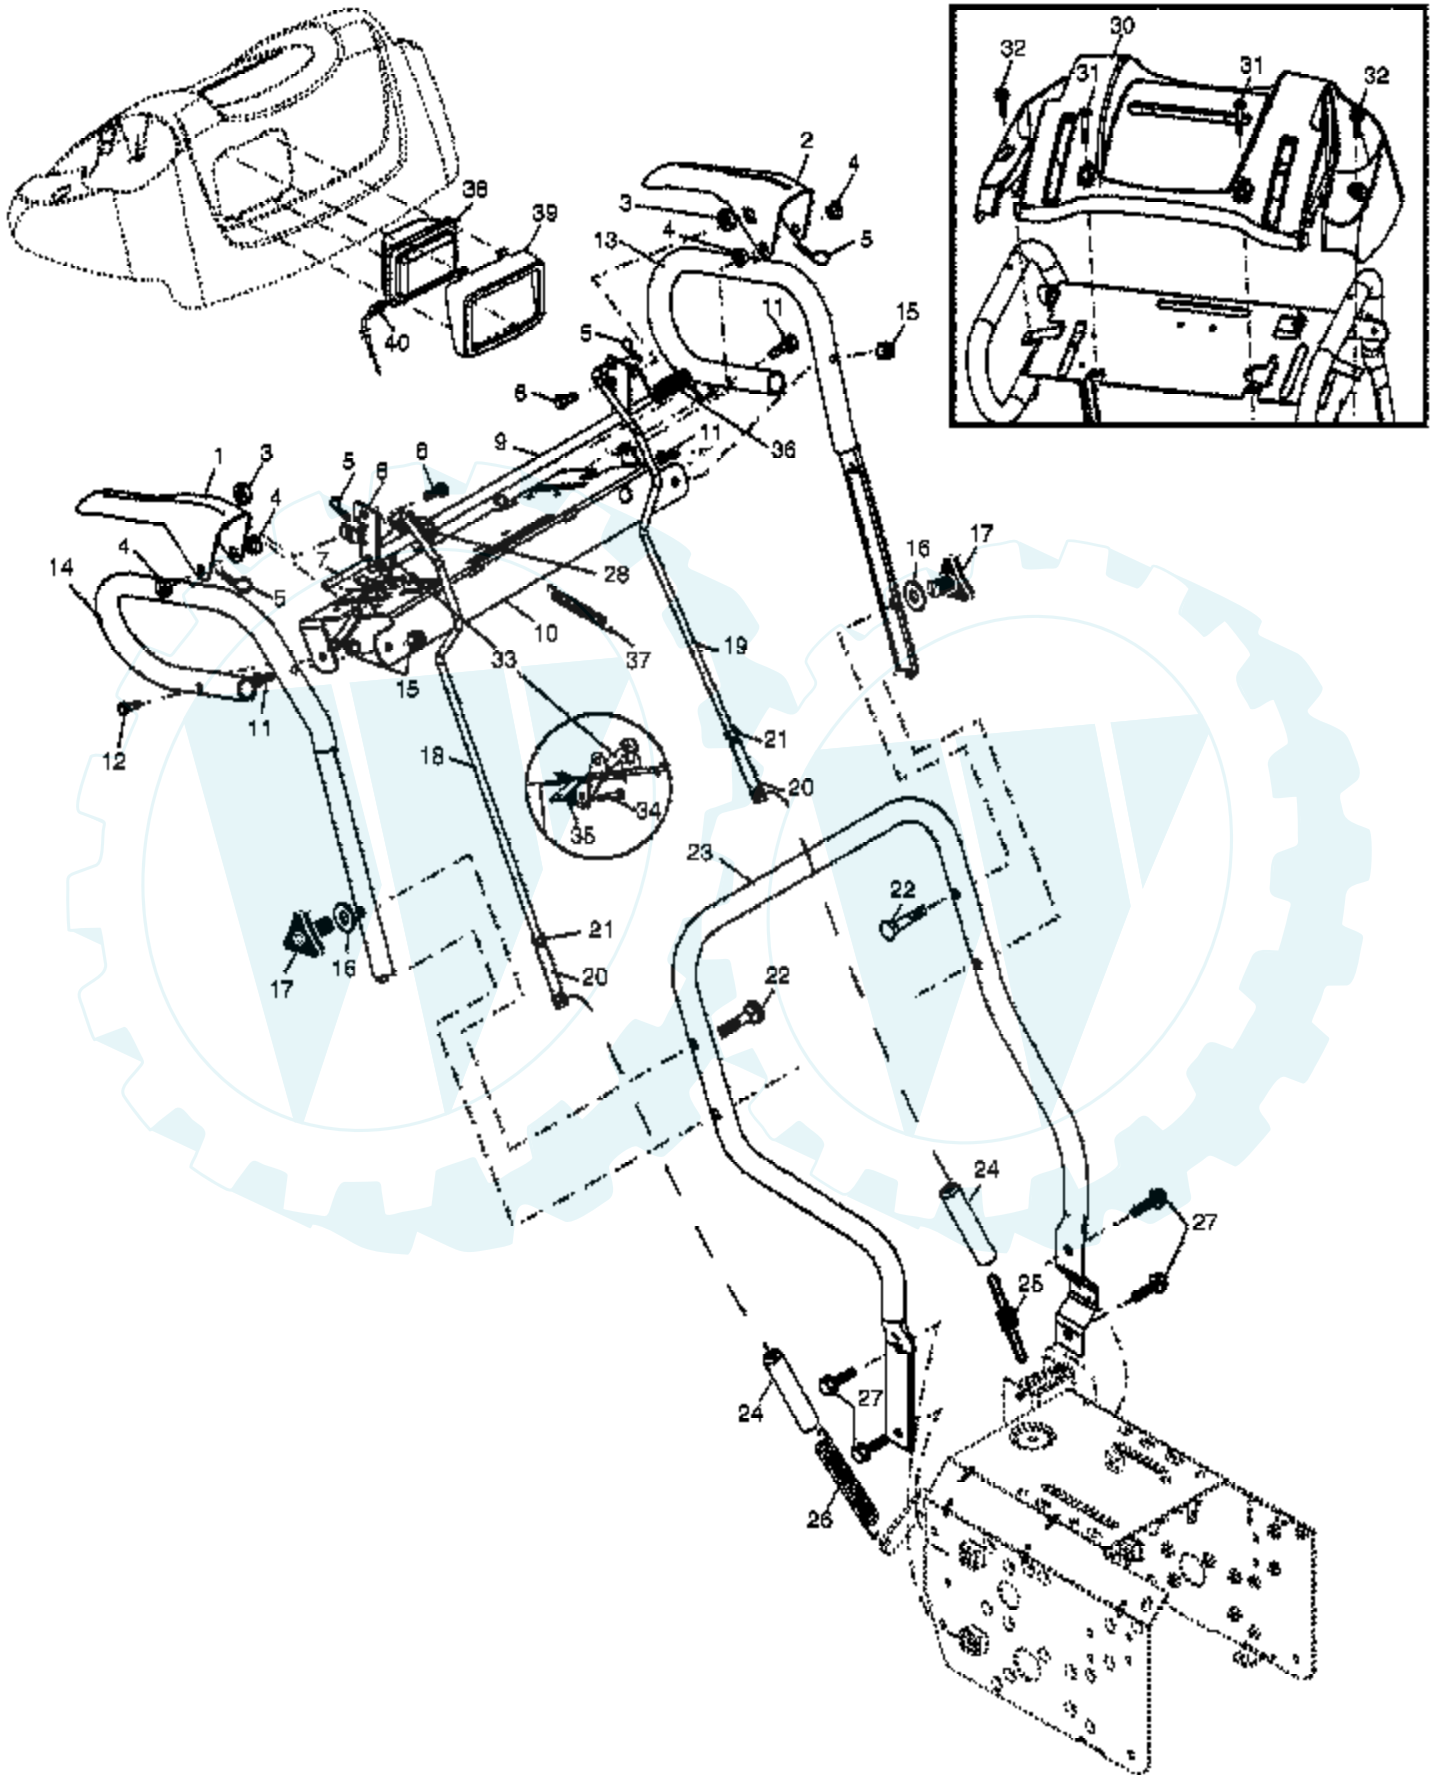

Ref #	Part Number	Qty	Description
1	178875X479		Lever, Auger Control, RH
2	178648X479		Lever, Traction Drive Control, LH
3	179439		Nut, Cage 1/4-20
4	178888		Bushing, Flange
5	169675		Retainer, Hairpin
6	180402		Screw, Hex Head 1/4-20 x 3/4
7	178652		Rod, Interlock
8	184003		Tube Assembly, Interlock, RH
9	178651		Tube Assembly, Interlock, LH
10	178645X479		Panel, Control
11	74780524		Screw, Hex Head 5/16-18 x 1-1/2
12	74780528		Screw, Hex Head 5/16-18 x 1-3/4
13	178646X479		Handle Tube, LH
14	178696X479		Handle Tube, RH
15	73800500		Nut, Lock 5/16-18
16	19131316		Washer, Flat 3/8
17	178899		Knob, Handle
18	179093		Rod, Auger Control
19	179098		Rod, Traction Control
20	180428		End, Control Rod
21	73350500		Nut, Hex, Jam 5/16-18
22	72120618		Bolt, Carriage 3/8-16 x 2-1/4
23	178825X479		Handle Tube, Lower
24	180447		Sleeve, Spring
25	180926		Spring, Traction Drive
26	178669		Spring, Auger Control
27	71210616		Screw, Hex Head 3/8-16 x 1
28	180494		Clip, Panel
30	183346		Console, Panel
31	175262		Screw, Hex Head, Tapping #10-24 x 1-1/4
32	184471		Screw, Hex Head, Tapping #10-24 x 1/2
33	175339X008		Latch, Interlock
34	183518		Bolt, Shoulder
35	68038		Nut, Lock 1/4-20
36	178831		Spring, Torsion
37	178658		Spring, Interlock
38	178668		Bezel, Light
39	180927		Light
40	178770		Wiring Harness, Light