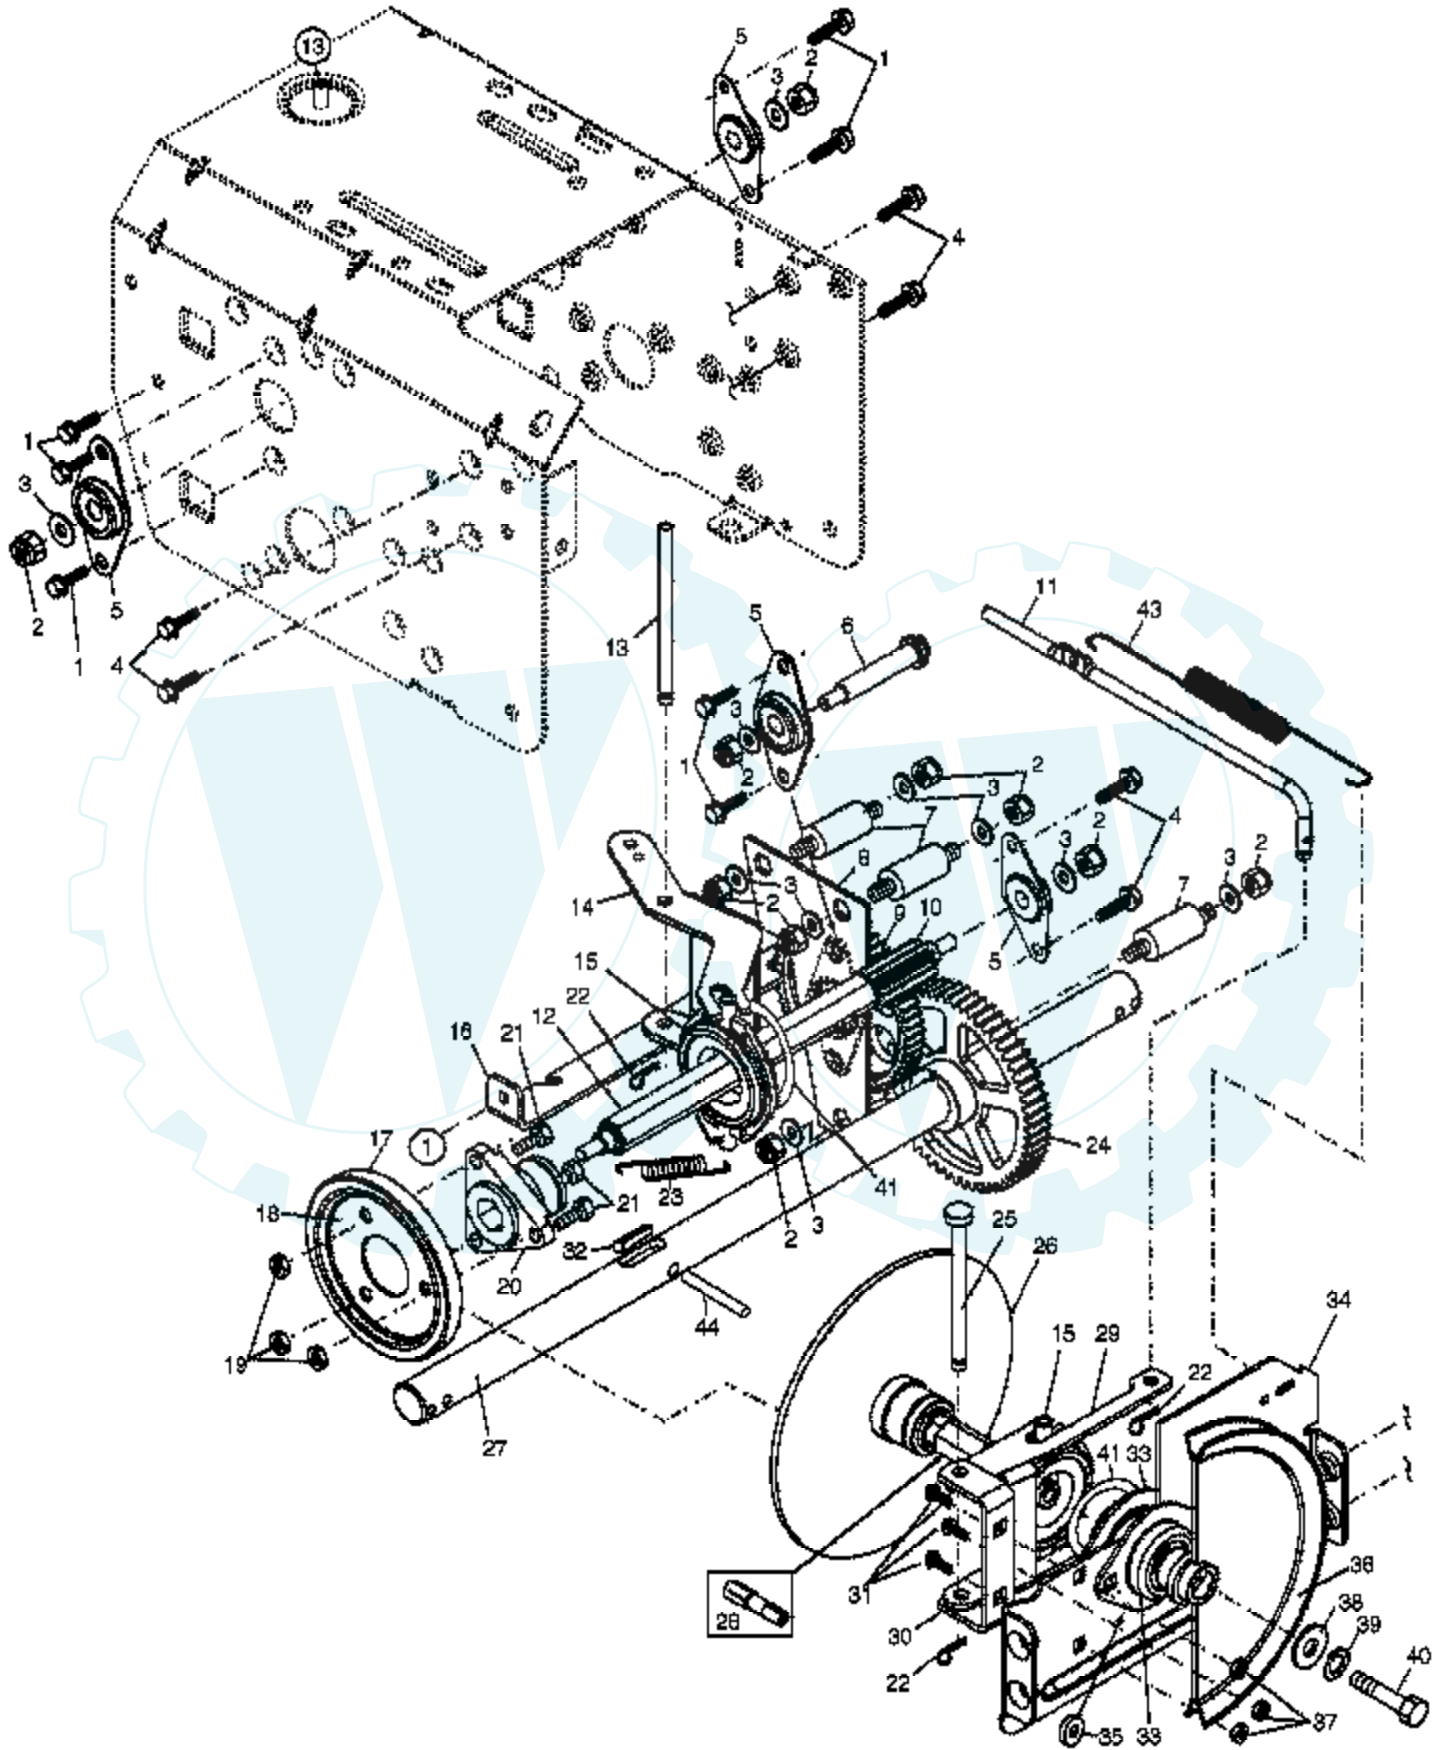

Ref #	Part Number	Qty	Description
1	146315		Screw, Hex Head 5/16-18 x 3/4
2	73800500		Nut, Lock 5/16-18
3	155415		Washer, Flat
4	17490508		Screw, Hex Head 5/16-18 x 1/2
5	180017		Bearing, Flange
6	180134		Shaft, Auxiliary
7	179270		Spacer, Plate
8	179269X479		Plate, Auxiliary
9	180082		Gear, Intermediate (12/58)
10	180065		Gear, Pinion
11	187714		Rod, Clutch
12	180066		Shaft, Long, Hex
13	178807		Pin, Pivot
14	178619X479		Lever, Shifter / Wheel
15	175344		Trunnion Bearing Assembly
16	186951X479		Bracket, Pivot, Shift
17	179831		Ring, Rubber Wheel
18	178616X479		Plate, Rubber Wheel
19	73930500		Nut, Lock 5/16-18
20	178613		Hub, Rubber Wheel
21	74760514		Screw, Hex Head 5/16-18 x 7/8
22	85179		Retainer, Hairpin
23	180135		Spring, Bias
24	180081		Gear, Axle (58 Teeth)
25	178695		Pin, Pivot Lever
26	175341		Plate Assembly, Drive
27	179352		Shaft, Axle
28	175340		Shaft, Short Hex
29	175350X479		Lever, Shifter Plate
30	175349X479		Bracket, Shifter Support
31	72270505		Bolt, Carriage 5/16-18 x 5/8
32	178879		Key, Square 1/4 x 1/4 x 7/8
33	175323		Bearing, Flange
34	175338X479		Plate, Drive Mounting
35	182504		Spacer, Bearing
36	175348		Pulley, Traction Drive
37	155377		Nut, Lock 5/16-18
38	19111507		Washer, Flat
39	10040500		Washer, Lock 5/16
40	74950512		Screw, Hex Head 5/16-18 x 3/4
41	12000012		Ring, Retaining
43	179095		Spring, Return
44	9465M		Pin, Roll