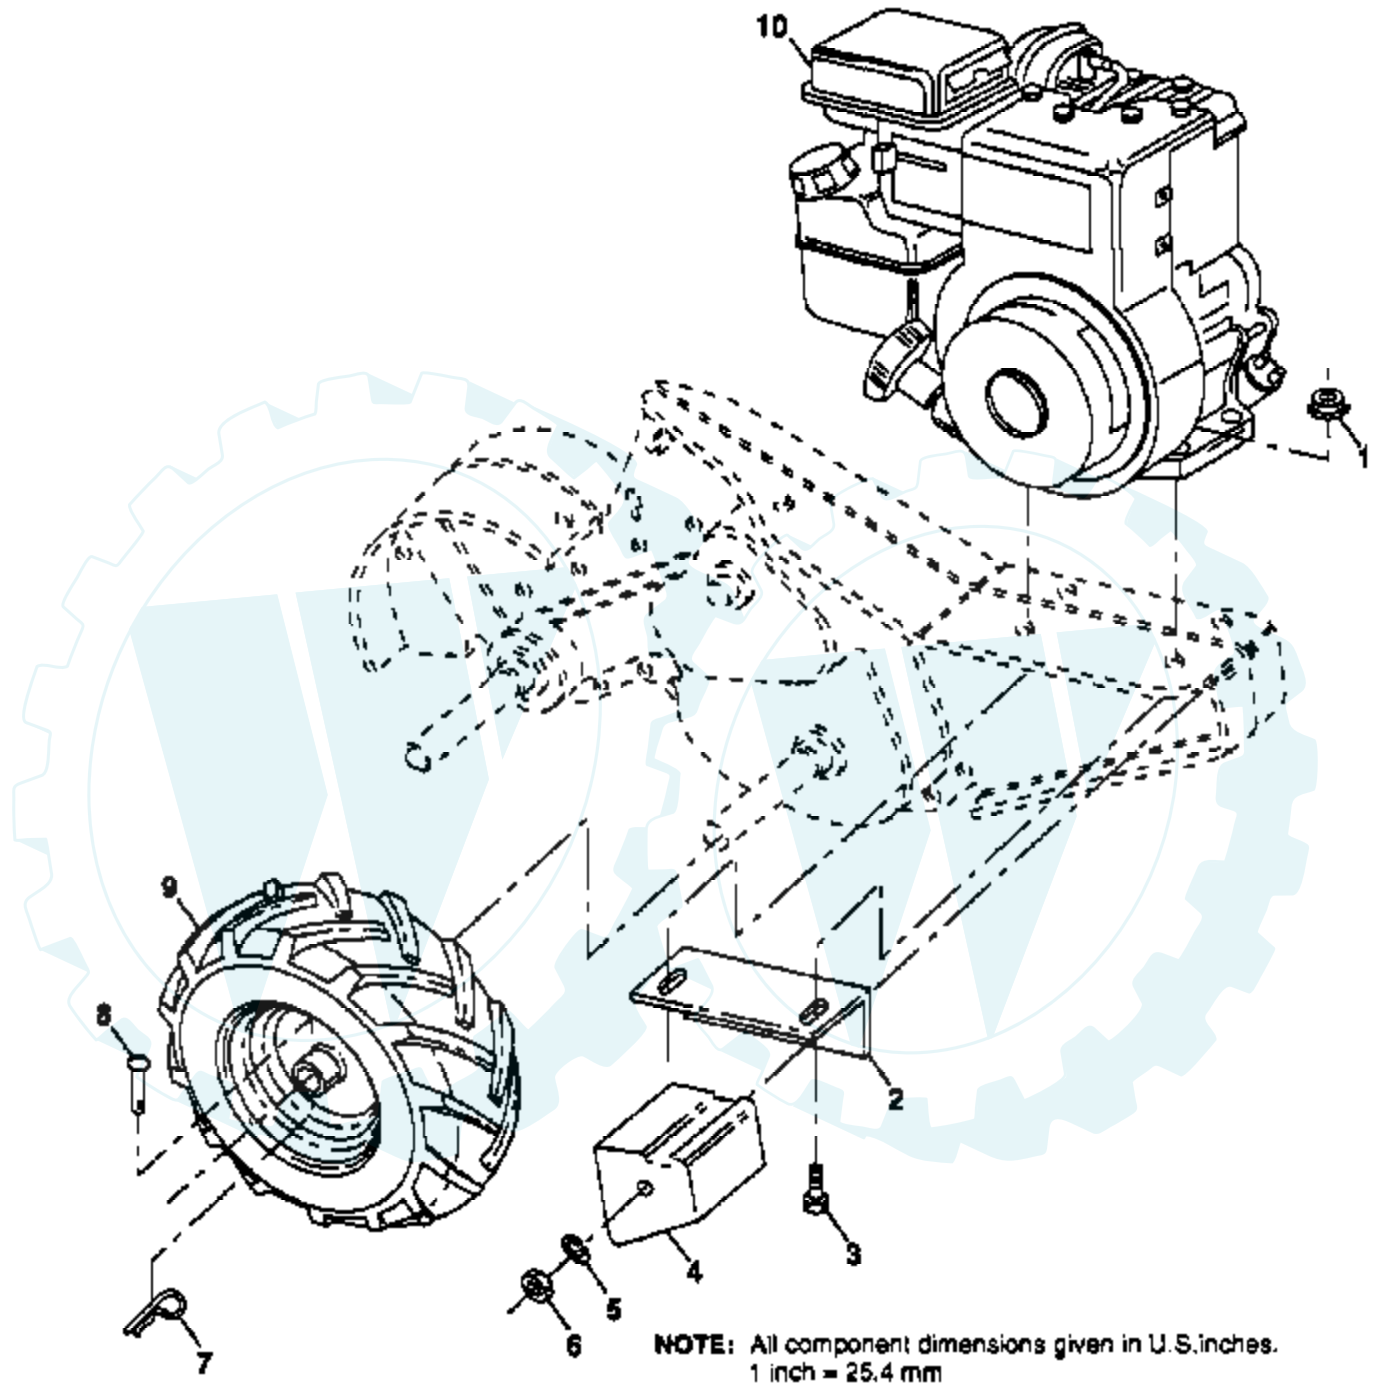

MAINFRAME, RIGHT SIDE

Ref #	Part Number	Qty	Description
1	73510500		NUT
2	102332X		BRACKET RH CRT
3	74760524		BOLT.HEX.5/16-1.5
4	102173X		COUNTERWEIGHT CRT
5	10040600		LOCKWASHER
6	73220600		NUT.HEX.3/8-16UNC
7	4497H		RETAINER M
8	126875X		RIVET.DRILL.1.75
9	102190X		TIRE.CHV.13X5.0-6
	124258X		RIM
	795R		SUB= 65139
10			REFER TO IMAGE