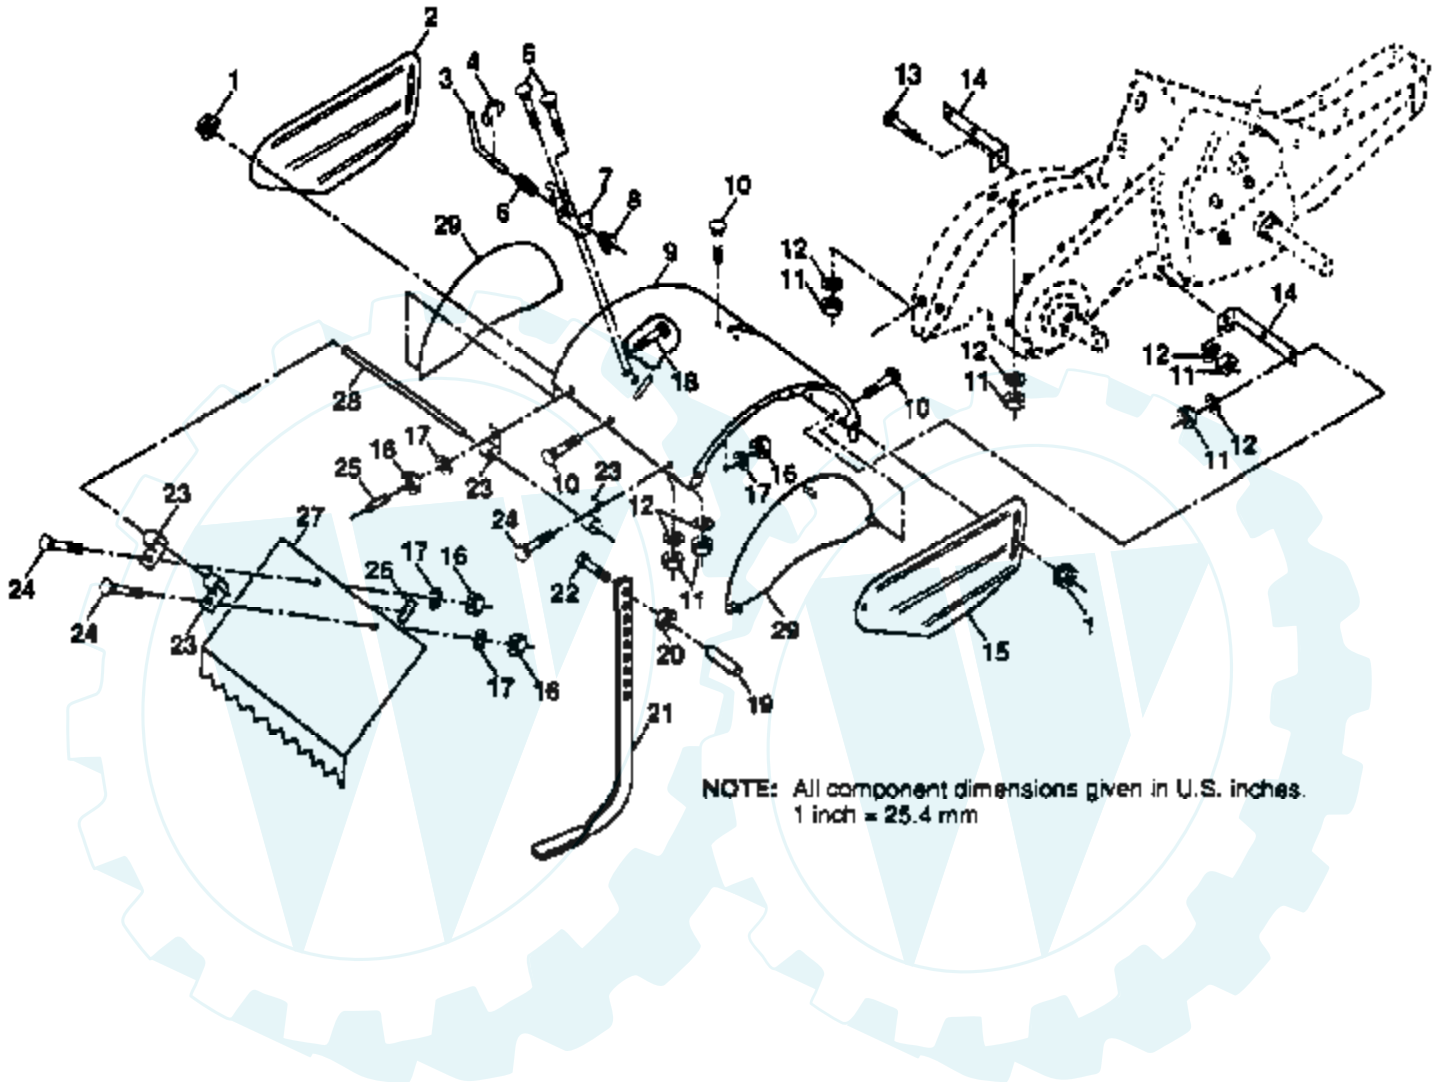

TINE SHIELD

Ref #	Part Number	Qty	Description
1	98000129		NUT
2	104086X473		SHIELD.SD.OUT.LH
3	8393J		STAKE PIN TI
4	12000036		KLIP RING TI
5	72110508		BOLT CRT
6	8394J		SPRING TI
7	8392J		LATCH BRACKET TI
8	109230X		SPRING CRT
9	102326X473		"SHIELD, TINE"
10	72140506		BOLT
11	73220500		NUT.HEX.5/16-18
12	10040500		LOCKWASHER
13	72110510		BOLT
14	124343X		BRKT SHIELD TINE
15	104101X473		SUB= 104101X421
16	73220400		SUB= 50675
17	10040400		LOCKWASHER
18	72040410		BOLT
19	102701X		GRIP CRT
20	73220600		NUT.HEX.3/8-16UNC
21	102156X		SUB= 102156X500
22	74930632		BOLT
23	4440J		HINGE CRT
24	72140404		BOLT
25	6712J		VINYL CAP TI
26	109227X		PAD IDLER TI
27	102695X473		"SHIELD, LEVELING"
28	120588X		PIN HINGE
29	104085X473		"SHIELD, SIDE"