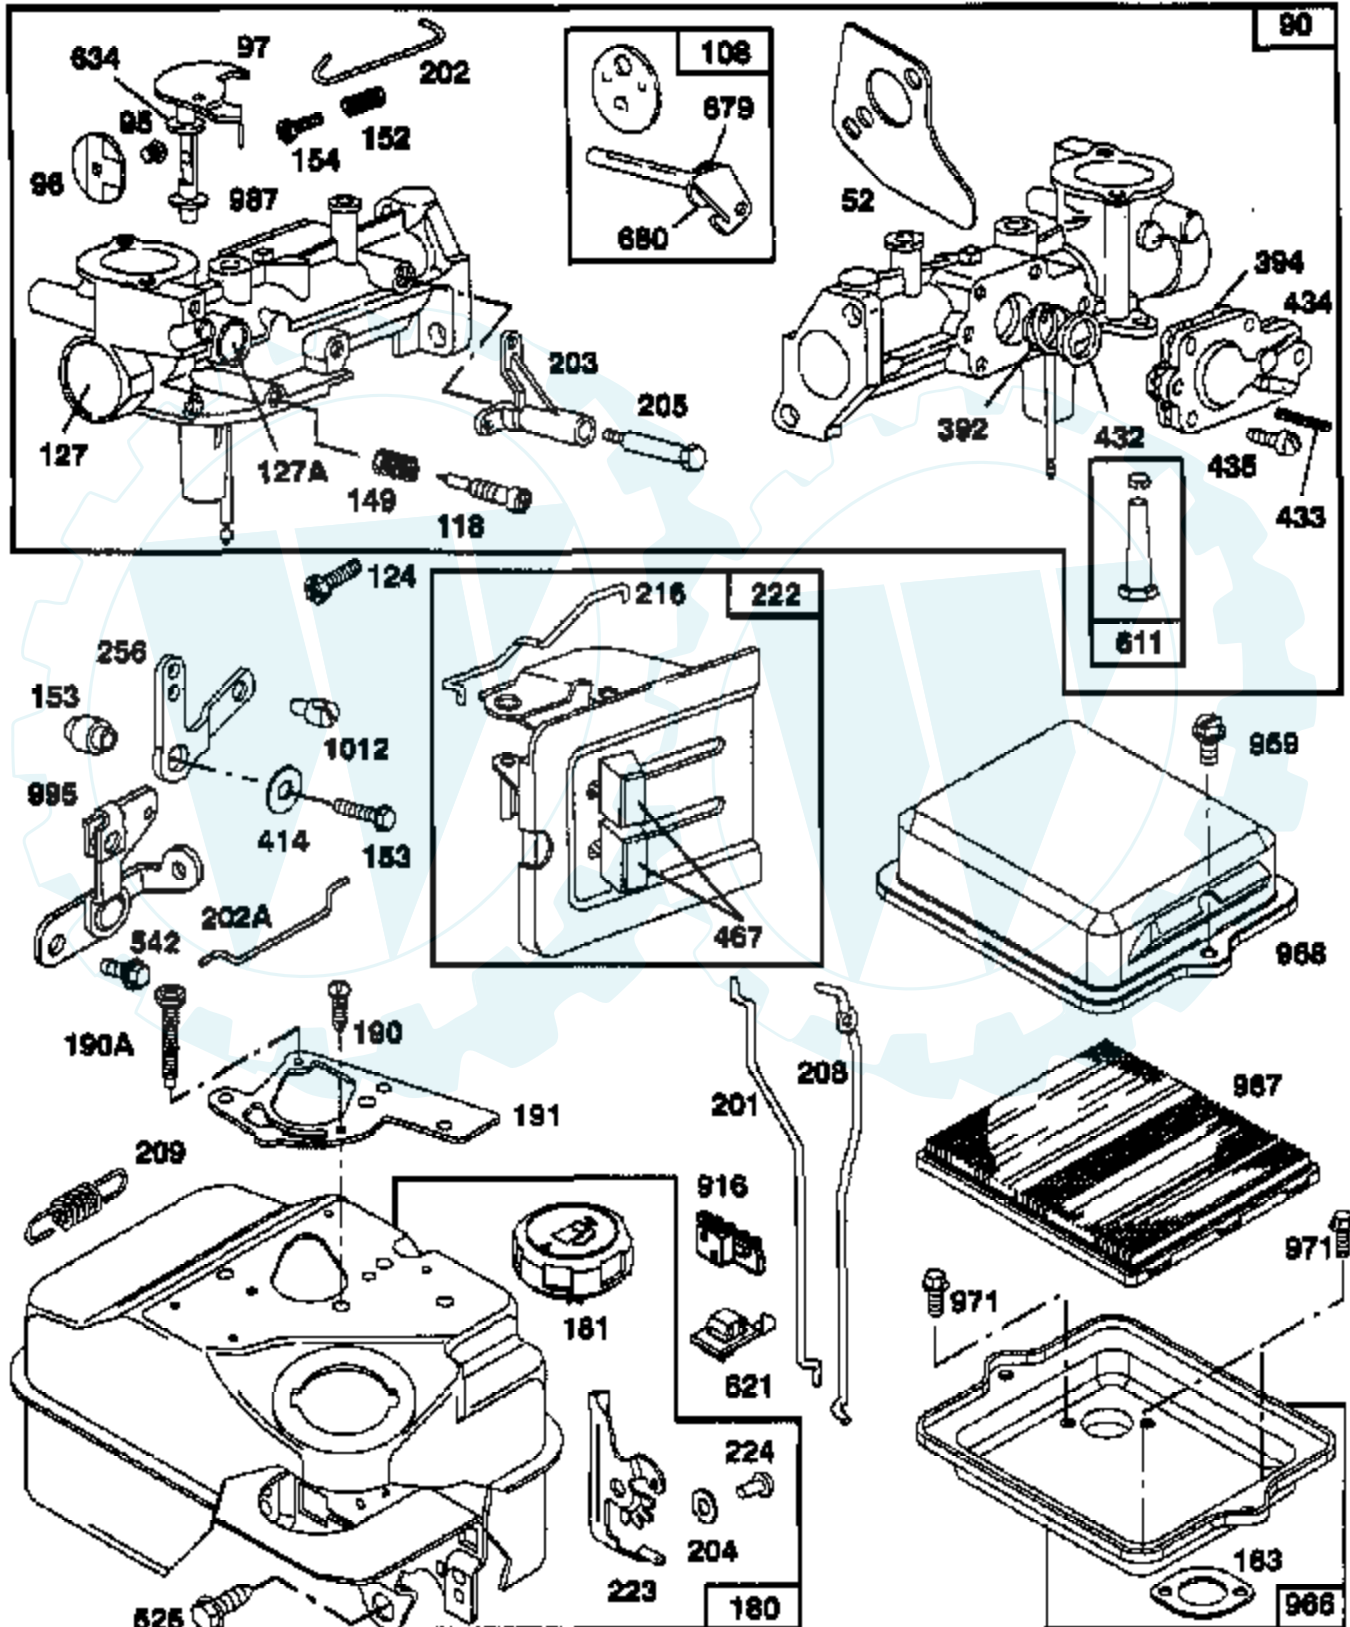

Engine Parts 6 HP Model 135202-0146-01

Specify Model and Part
Number When Ordering

Ref #	Part Number	Qty	Description
1	395990		CYLINDER ASSEMBLY
2	297565		BUSHING, CYLINDER
3	299819		SEAL, OIL
5	214040		HEAD, CYLINDER
7	272157		GASKET, CYLINDER HEAD
8	495774		BREATHER ASSEMBLY
9	27549		GASKET, VALVE COVER
10	94621		SCREW, STEMS
11	66578		GROMMET, BREATHER TUBE
12	270080		GASKET CRANKCASE STANDARD .015"
	270125		GASKET, CRANKCASE .005" THICK
	270126		GASKET, CRANKCASE .009" THICK
13	94221		SCREW, CYLINDER HEAD 2-3/32"
14	94679		SCREW, CYLINDER HEAD 2-15/32"
15	93448		PLUG, PIPE, HEX SOCKET
	94387		PLUG OIL DRAIN
16	492088		CRANKSHAFT
	230978		CRANKSHAFT GEAR PIN
18	297602		COVER ASSEMBLY, CRANKCASE
19	495660		BUSHING, CRANKCASE COVER
20	294606		SEAL, OIL
21	66768		PLUG, OIL FILLER
22	94682		SCREW
23	297229		FLYWHEEL, MAGNETO
24	222698		KEY, FLYWHEEL
25	298904		PISTON ASSEMBLY, STANDARD
	298905		PISTON ASSEMBLY .010" OVERSIZE
	298906		PISTON ASSEMBLY .020" OVERSIZE
	298907		PISTON ASSEMBLY .030" OVERSIZE
26	298982		RING SET, PISTON, STANDARD
	299742		RING SET, PISTON, CHROME, STANDARD
	298983		RING SET, PISTON .010" OVERSIZE
	298984		RING SET, PISTON .020" OVERSIZE
	298985		RING SET, PISTON .030" OVERSIZE
27	26026		LOCK, PISTON PIN
28	298909		PIN ASSY, PISTON, STD
	298908		PIN ASSEMBLY, PISTON .005" OVERSIZE
29	299430		ROD ASSEMBLY, CONNECTING
	390459		ROD ASSEMBLY, CONNECTING
30	221890		DIPPER, CONNECTING ROD
32	94745		SCREW, CONNECTING ROD
33	211119		VALVE, EXHAUST
34	261044		VALVE, INTAKE
35	260552		SPRING, INTAKE VALVE
36	26478		SPRING, EXHAUST VALVE
37	222443		GUARD, FLYWHEEL
40	93312		RETAINER, VALVE SPRING
45	260642		TAPPET, VALVE
46	212733		GEAR, CAM
52	271936		GASKET, INTAKE ELBOW MOUNTING
55	494846		HOUSING, REWIND STARTER
56	493824		PULLEY, REWIND STARTER
57	262594		SPRING, REWIND STARTER
58	280406		ROPE, REWIND STARTER
59	396892		INSERT, HANDLE
60	393152		HANDLE, REWIND STARTER
65	94686		SCREW, HOUSING MOUNTING
69	280973		WASHER