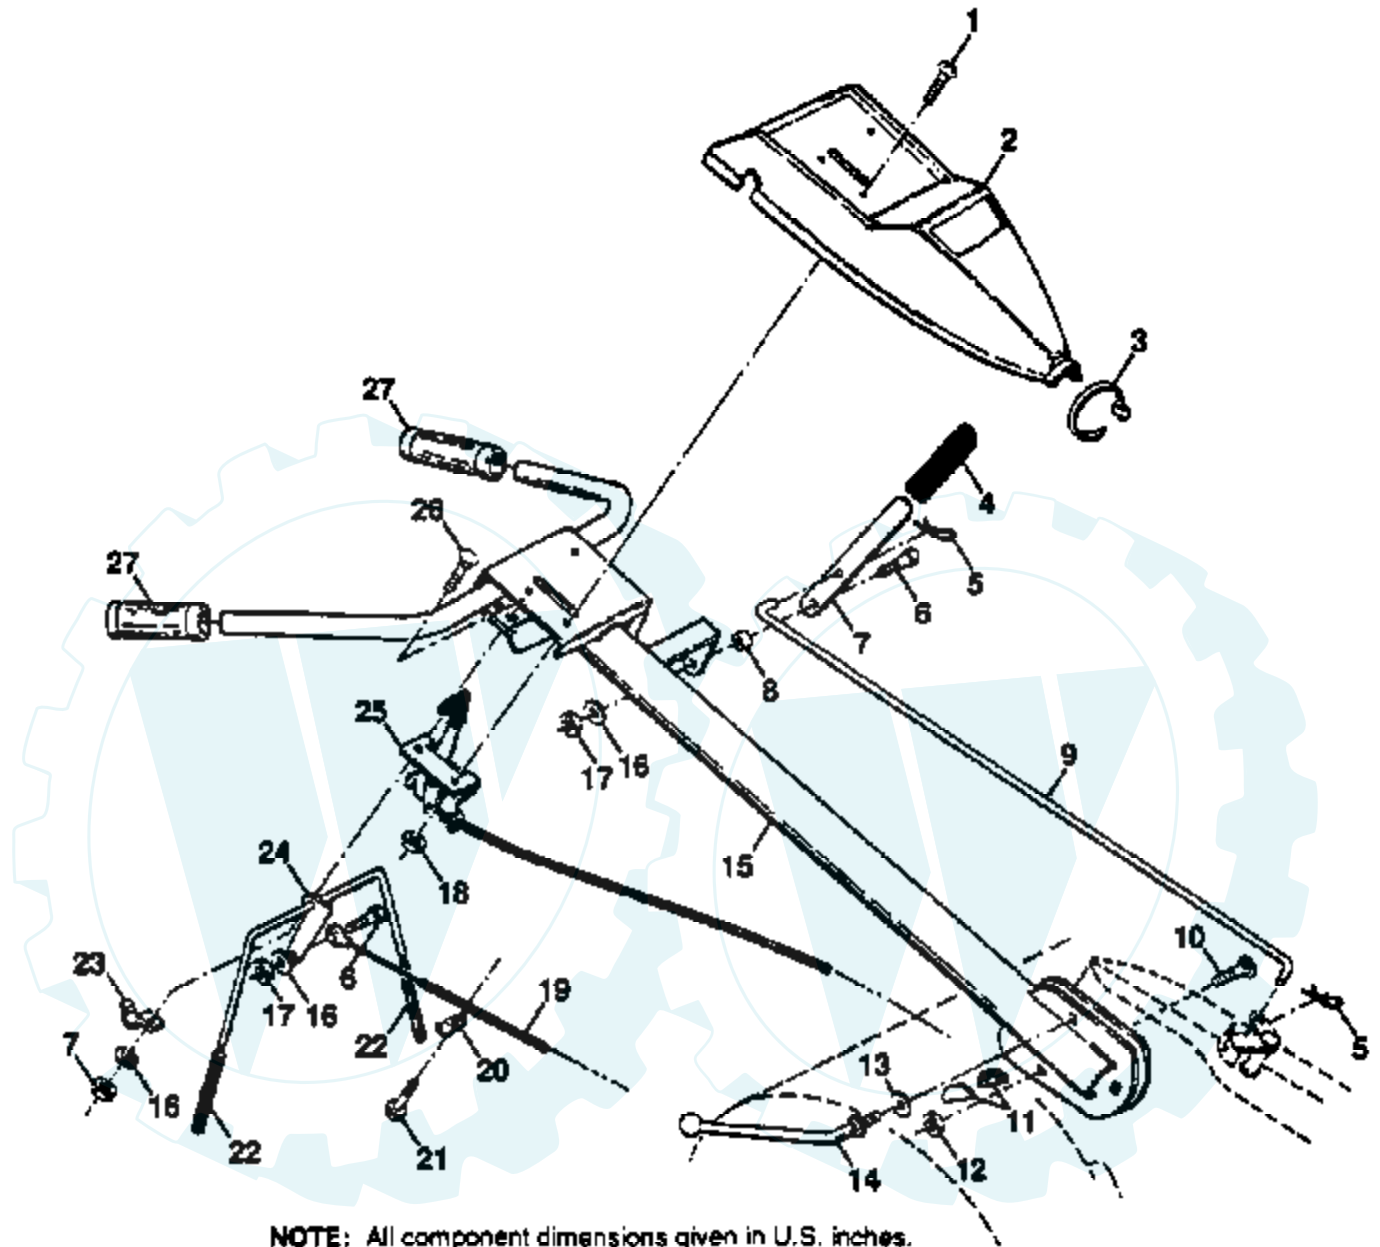

HANDLE ASSEMBLY

NOTE: All component dimensions given in U.S. inches.
1 inch = 25.4 mm

Ref #	Part Number	Qty	Description
1	71091008		SCREW
2	126951X		"PANEL,CONT TI"
3	104164X		TIE CABLE CRT
4	8206H		GRIP T
5	4497H		RETAINER M
6	581328		BOLT, SHOULDER
7	109335X		SHIFT HANDLE CRT
8	109313X		GROMMET CRT
9	109337X		SHIFT ROD CRT
10	72110608		BOLT D
11	109229X		LOCK CRT
12	73930600		LOCKNUT
13	19131611		WASHER CRT
14	109228X		LEVER LOCK CRT
15	127013X473		SUB= 155117
16	10040400		LOCKWASHER
17	73220400		SUB= 50675
18	73731000		NUT
19	102162X		CABLE.CLUTCH.CRT
20	9484R		CONDIUT CLIP T
21	86777		SUB= 750097
22	102604X		GRIP BAR CRT
23	102744X		SUB= 102744X431
24	105216X		"ASSY CONTROL, BAR"
25	127012X		"CONT,THROTTLE"
26	72140404		BOLT
27	9266R		SUB= 624A78