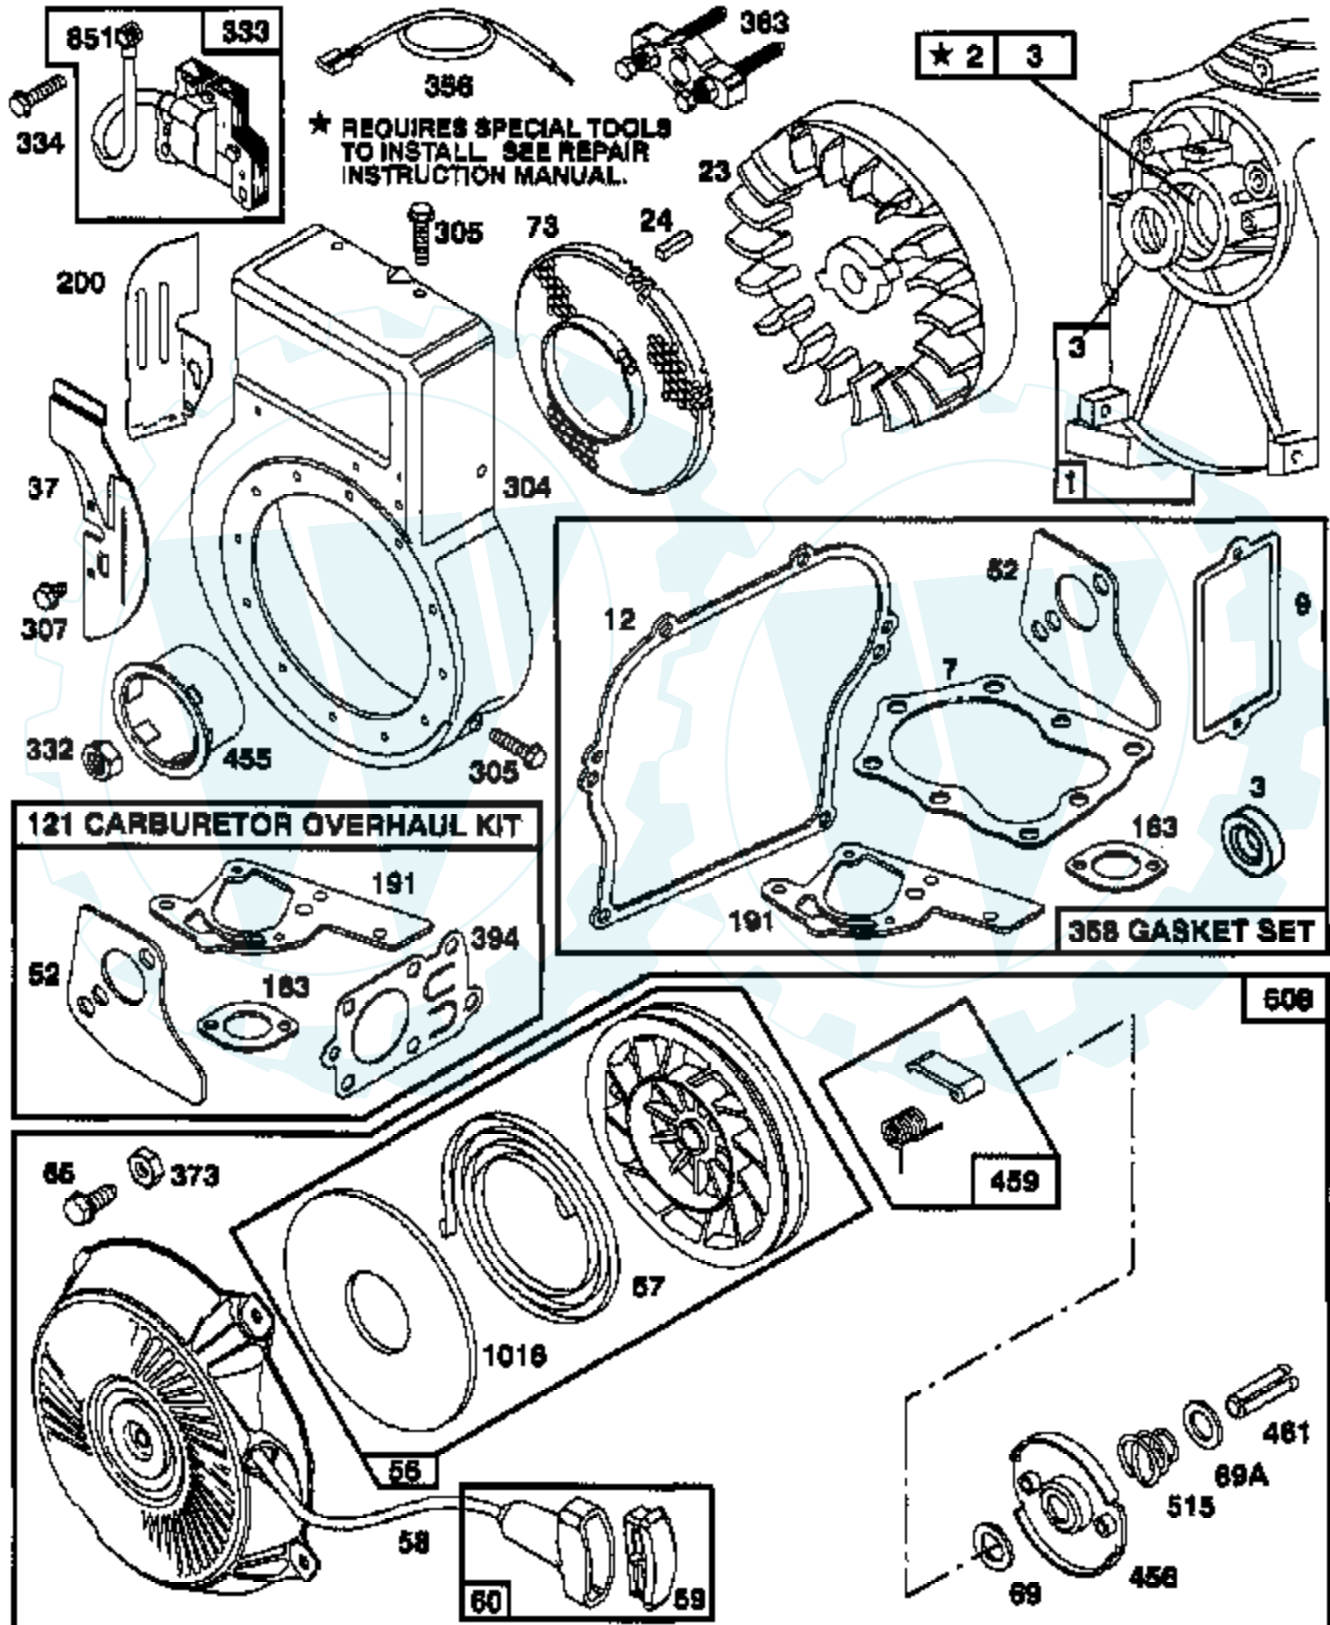

Engine Parts 5 HP Model 136202-0145-01

Specify Model and Part
Number When Ordering

Ref #	Part Number	Qty	Description
1	395990		CYLINDER ASSEMBLY
2	297565		BUSHING, CYLINDER
3	299819		SEAL, OIL
5	214040		HEAD, CYLINDER
7	272157		GASKET, CYLINDER HEAD
8	495774		BREATHER ASSEMBLY
9	27549		GASKET, VALVE COVER
10	94621		SCREW, STEMS
11	66578		GROMMET, BREATHER TUBE
12	270080		GASKET CRANKCASE STANDARD .015"
	270125		GASKET, CRANKCASE .005" THICK
	270126		GASKET, CRANKCASE .009" THICK
13	94221		SCREW, CYLINDER HEAD 2-3/32"
14	94679		SCREW, CYLINDER HEAD 2-15/32"
15	93448		PLUG, PIPE, HEX SOCKET
	94387		PLUG OIL DRAIN
16	492088		CRANKSHAFT
	230978		CRANKSHAFT GEAR PIN
18	297602		COVER ASSEMBLY, CRANKCASE
19	495660		BUSHING, CRANKCASE COVER
20	294606		SEAL, OIL
21	66768		PLUG, OIL FILLER
22	94682		SCREW
23	297229		FLYWHEEL, MAGNETO
24	222698		KEY, FLYWHEEL
25	298904		PISTON ASSEMBLY, STANDARD
	298905		PISTON ASSEMBLY .010" OVERSIZE
	298906		PISTON ASSEMBLY .020" OVERSIZE
	298907		PISTON ASSEMBLY .030" OVERSIZE
26	298982		RING SET, PISTON, STANDARD
	299742		RING SET, PISTON, CHROME, STANDARD
	298983		RING SET, PISTON .010" OVERSIZE
	298984		RING SET, PISTON .020" OVERSIZE
	298985		RING SET, PISTON .030" OVERSIZE
27	26026		LOCK, PISTON PIN
28	298909		PIN ASSY, PISTON, STD
	298908		PIN ASSEMBLY, PISTON .005" OVERSIZE
29	299430		ROD ASSEMBLY, CONNECTING
	390459		ROD ASSEMBLY, CONNECTING
30	221890		DIPPER, CONNECTING ROD
32	94745		SCREW, CONNECTING ROD
33	211119		VALVE, EXHAUST
34	261044		VALVE, INTAKE
35	260552		SPRING, INTAKE VALVE
36	26478		SPRING, EXHAUST VALVE
37	222443		GUARD, FLYWHEEL
40	93312		RETAINER, VALVE SPRING
45	260642		TAPPET, VALVE
46	212733		GEAR, CAM
52	271936		GASKET, INTAKE ELBOW MOUNTING
55	494846		HOUSING, REWIND STARTER
56	493824		PULLEY, REWIND STARTER
57	262594		SPRING, REWIND STARTER
58	280406		ROPE, REWIND STARTER
59	396892		INSERT, HANDLE
60	393152		HANDLE, REWIND STARTER
65	94686		SCREW, HOUSING MOUNTING
69	280973		WASHER