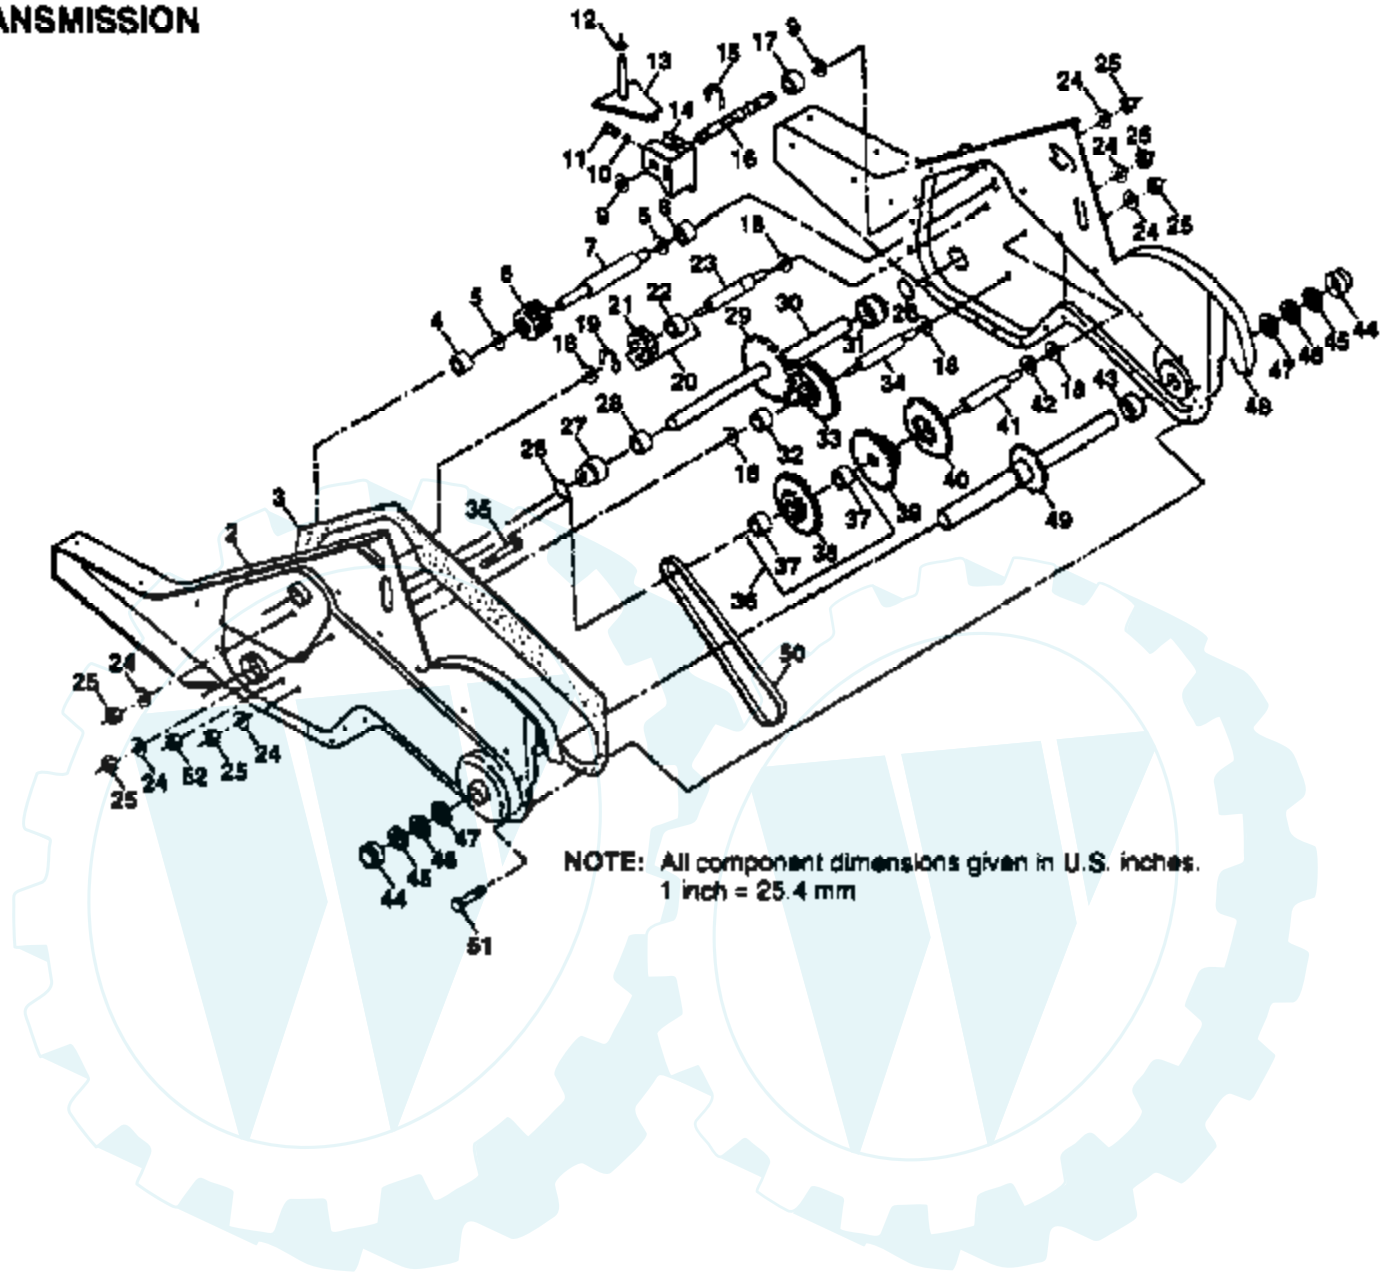

TINE ASSEMBLY

Ref #	Part Number	Qty	Description
1	4459J		SUB= 6554J
2	132673		PIN.CLEVIS.SHEAR
3	6554J		"TINE.LH.12""
4	3146R		RETAINER.SPRING
5	132727		HUB&PLATE ASM LH
6	73610600		SUB= 7810H
7	10040600		LOCKWASHER
8	74610616		BOLT
9	4460J		SUB= 6555J
10	132728		HUB&PLATE ASM RH
11	6555J		"TINE.RH.12""

TRANSMISSION

NOTE: All component dimensions given in U.S. inches.
1 inch = 25.4 mm

Ref #	Part Number	Qty	Description
1	137555		SUB= 155112
2	121147X		SUB= 150698
3	106211X		GASKET TI
4	5020J		NEEDLE BRNG LT
5	1370H		"T, BEARING"
6	102113X		PINION-INPUT CRT
7	102110X		SHAFT-INPUT CRT
8	4895H		"TI, BEARING"
9	102136X		WASHER SEAL CRT
10	57392M		BALL, STEEL
11	100371K		SPRING-SHIFT CRT
12	106160X		O-RING TI
13	102107X		ARM ASSY CRT
14	8353J		SHIFT FORK TI
15	12000039		KLIP RING
16	102109X		SHAFT SHIFT CRT
17	104159X		SPACER SPLIT CRT
18	4358J		WASHER
19	12000040		KLIP RING
20	102114X		GEAR ASSY CRT
21	102115X		GEAR-REV IDLR CRT
22	6803J		NEEDLE BEARING TI
23	102111X		SHAFT CRT
25	10040700		LOCKWASHER
26	102128X		O RING CRT
27	102100X		"CRT, BEARING"
28	106390X		BUSHING TI
29	109204X		SUB= 150737
31	102106X		SUB= 918102106X
32	106388X		SPACER TI
33	102121X		SPRCKT 8 GEAR CRT
34	102112X		SHFT 2ND RED. CRT
35	102101X		SCRW WHIZ LOK CRT
36	137300		SPROCKET ASM.
37	4422J		BEARING
38	137301		SUB= 137300
39	105345X		GEAR TI
40	105346X		GEAR TI
41	8358J		REDUCTION SHFT TI
43	4220R		BRNG RACE
44	9672R		CUP.FORMED.
45	102144X		RING SPIRAL CRT
46	9676R		SUB= 147344
47	9674R		SUB= 147344
48	121745X		SUB= 150700
49	132688		TINE SHAFT
50	106147X		CHAIN.50 LINK TI
51	17580408		SCREW CRT
52	73220500		NUT.HEX.5/16-18