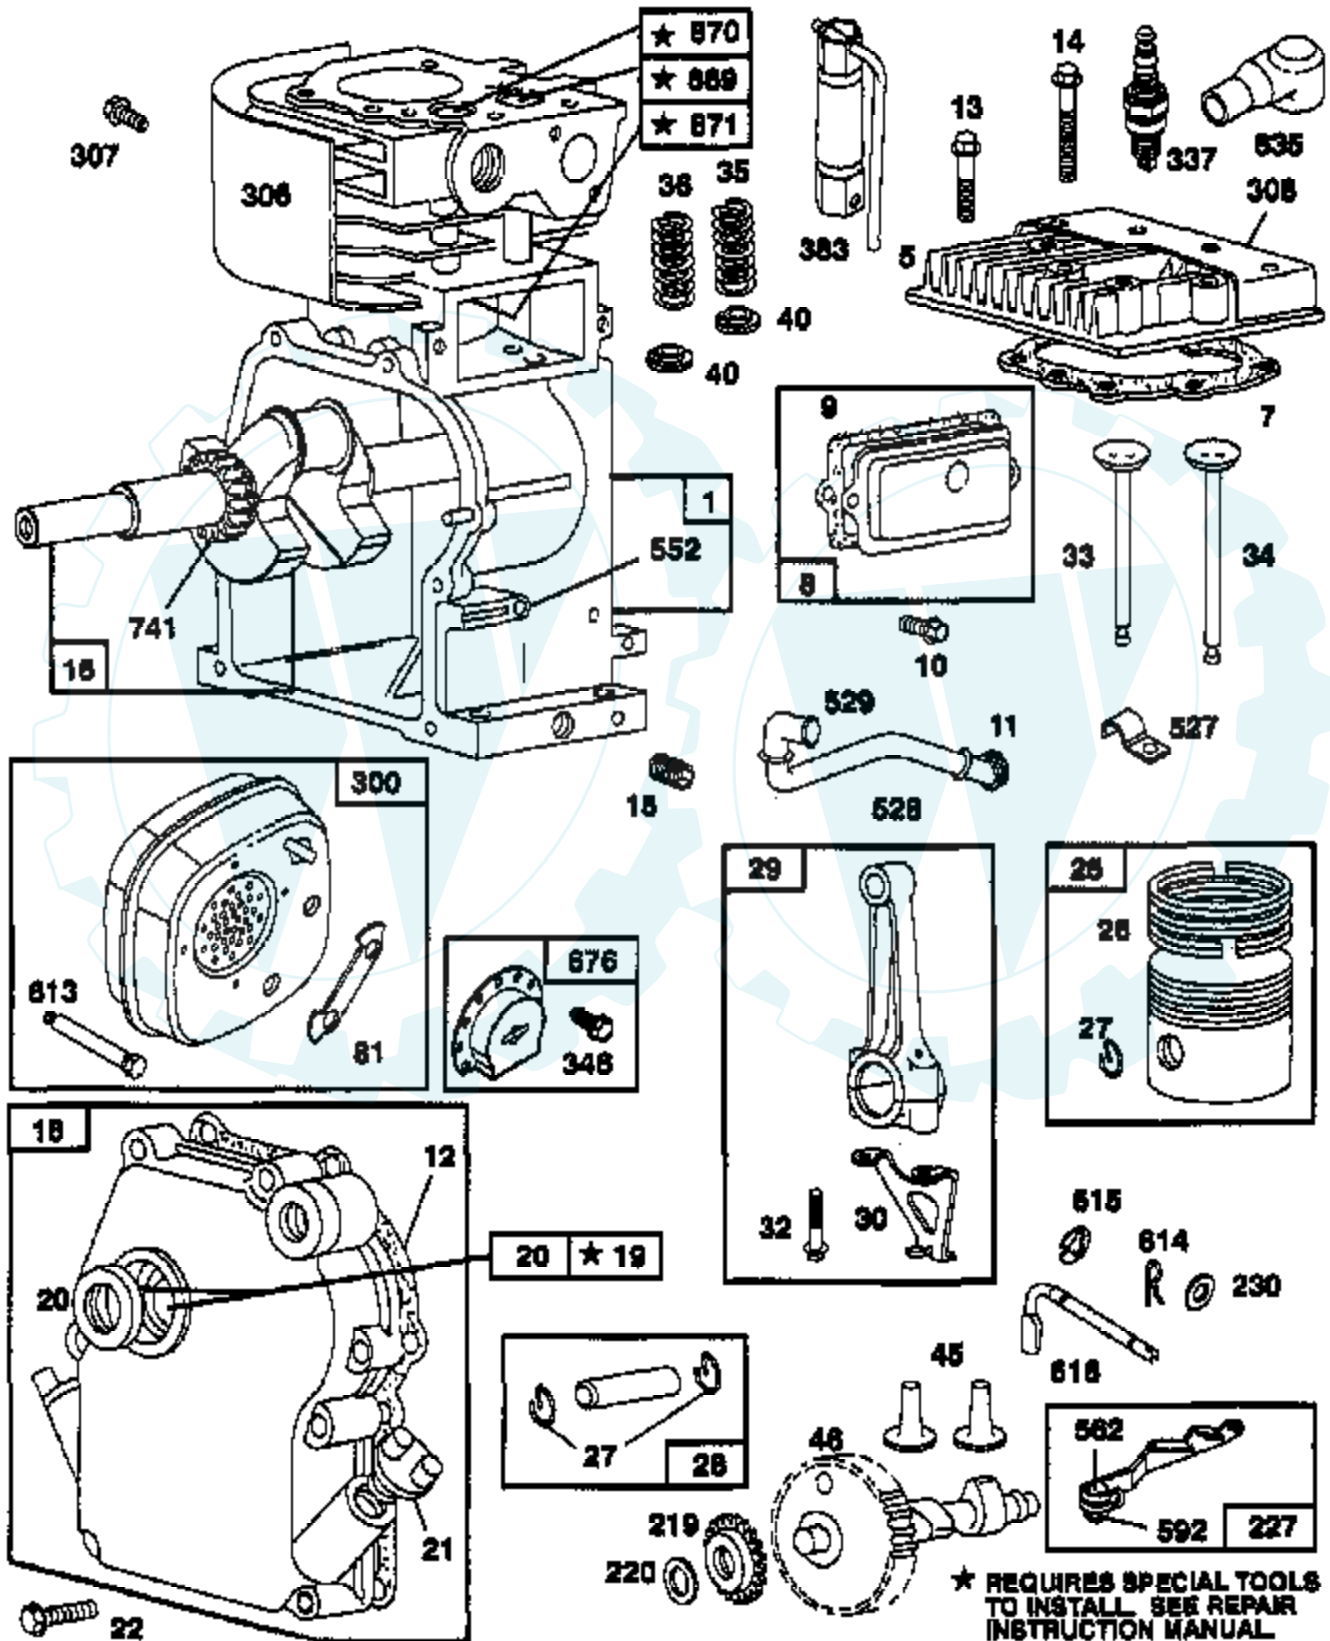

Engine Parts 5 HP Model 135202-0145-01

Specify Model and Part
Number When Ordering

★ REQUIRES SPECIAL TOOLS
TO INSTALL. SEE REPAIR
INSTRUCTION MANUAL

Ref #	Part Number	Qty	Description
1	395990		CYLINDER ASSEMBLY
2	297565		BUSHING, CYLINDER
3	299819		SEAL, OIL
5	214040		HEAD, CYLINDER
7	272157		GASKET, CYLINDER HEAD
8	495774		BREATHER ASSEMBLY
9	27549		GASKET, VALVE COVER
10	94621		SCREW, STEMS
11	66578		GROMMET, BREATHER TUBE
12	270080		GASKET CRANKCASE STANDARD .015"
	270125		GASKET, CRANKCASE .005" THICK
	270126		GASKET, CRANKCASE .009" THICK
13	94221		SCREW, CYLINDER HEAD 2-3/32"
14	94679		SCREW, CYLINDER HEAD 2-15/32"
15	93448		PLUG, PIPE, HEX SOCKET
	94387		PLUG OIL DRAIN
16	492088		CRANKSHAFT
	230978		CRANKSHAFT GEAR PIN
18	297602		COVER ASSEMBLY, CRANKCASE
19	495660		BUSHING, CRANKCASE COVER
20	294606		SEAL, OIL
21	66768		PLUG, OIL FILLER
22	94682		SCREW
23	297229		FLYWHEEL, MAGNETO
24	222698		KEY, FLYWHEEL
25	298904		PISTON ASSEMBLY, STANDARD
	298905		PISTON ASSEMBLY .010" OVERSIZE
	298906		PISTON ASSEMBLY .020" OVERSIZE
	298907		PISTON ASSEMBLY .030" OVERSIZE
26	298982		RING SET, PISTON, STANDARD
	299742		RING SET, PISTON, CHROME, STANDARD
	298983		RING SET, PISTON .010" OVERSIZE
	298984		RING SET, PISTON .020" OVERSIZE
	298985		RING SET, PISTON .030" OVERSIZE
27	26026		LOCK, PISTON PIN
28	298909		PIN ASSY, PISTON, STD
	298908		PIN ASSEMBLY, PISTON .005" OVERSIZE
29	299430		ROD ASSEMBLY, CONNECTING
	390459		ROD ASSEMBLY, CONNECTING
30	221890		DIPPER, CONNECTING ROD
32	94745		SCREW, CONNECTING ROD
33	211119		VALVE, EXHAUST
34	261044		VALVE, INTAKE
35	260552		SPRING, INTAKE VALVE
36	26478		SPRING, EXHAUST VALVE
37	222443		GUARD, FLYWHEEL
40	93312		RETAINER, VALVE SPRING
45	260642		TAPPET, VALVE
46	212733		GEAR, CAM
52	271936		GASKET, INTAKE ELBOW MOUNTING
55	494846		HOUSING, REWIND STARTER
56	493824		PULLEY, REWIND STARTER
57	262594		SPRING, REWIND STARTER
58	280406		ROPE, REWIND STARTER
59	396892		INSERT, HANDLE
60	393152		HANDLE, REWIND STARTER
65	94686		SCREW, HOUSING MOUNTING
69	280973		WASHER