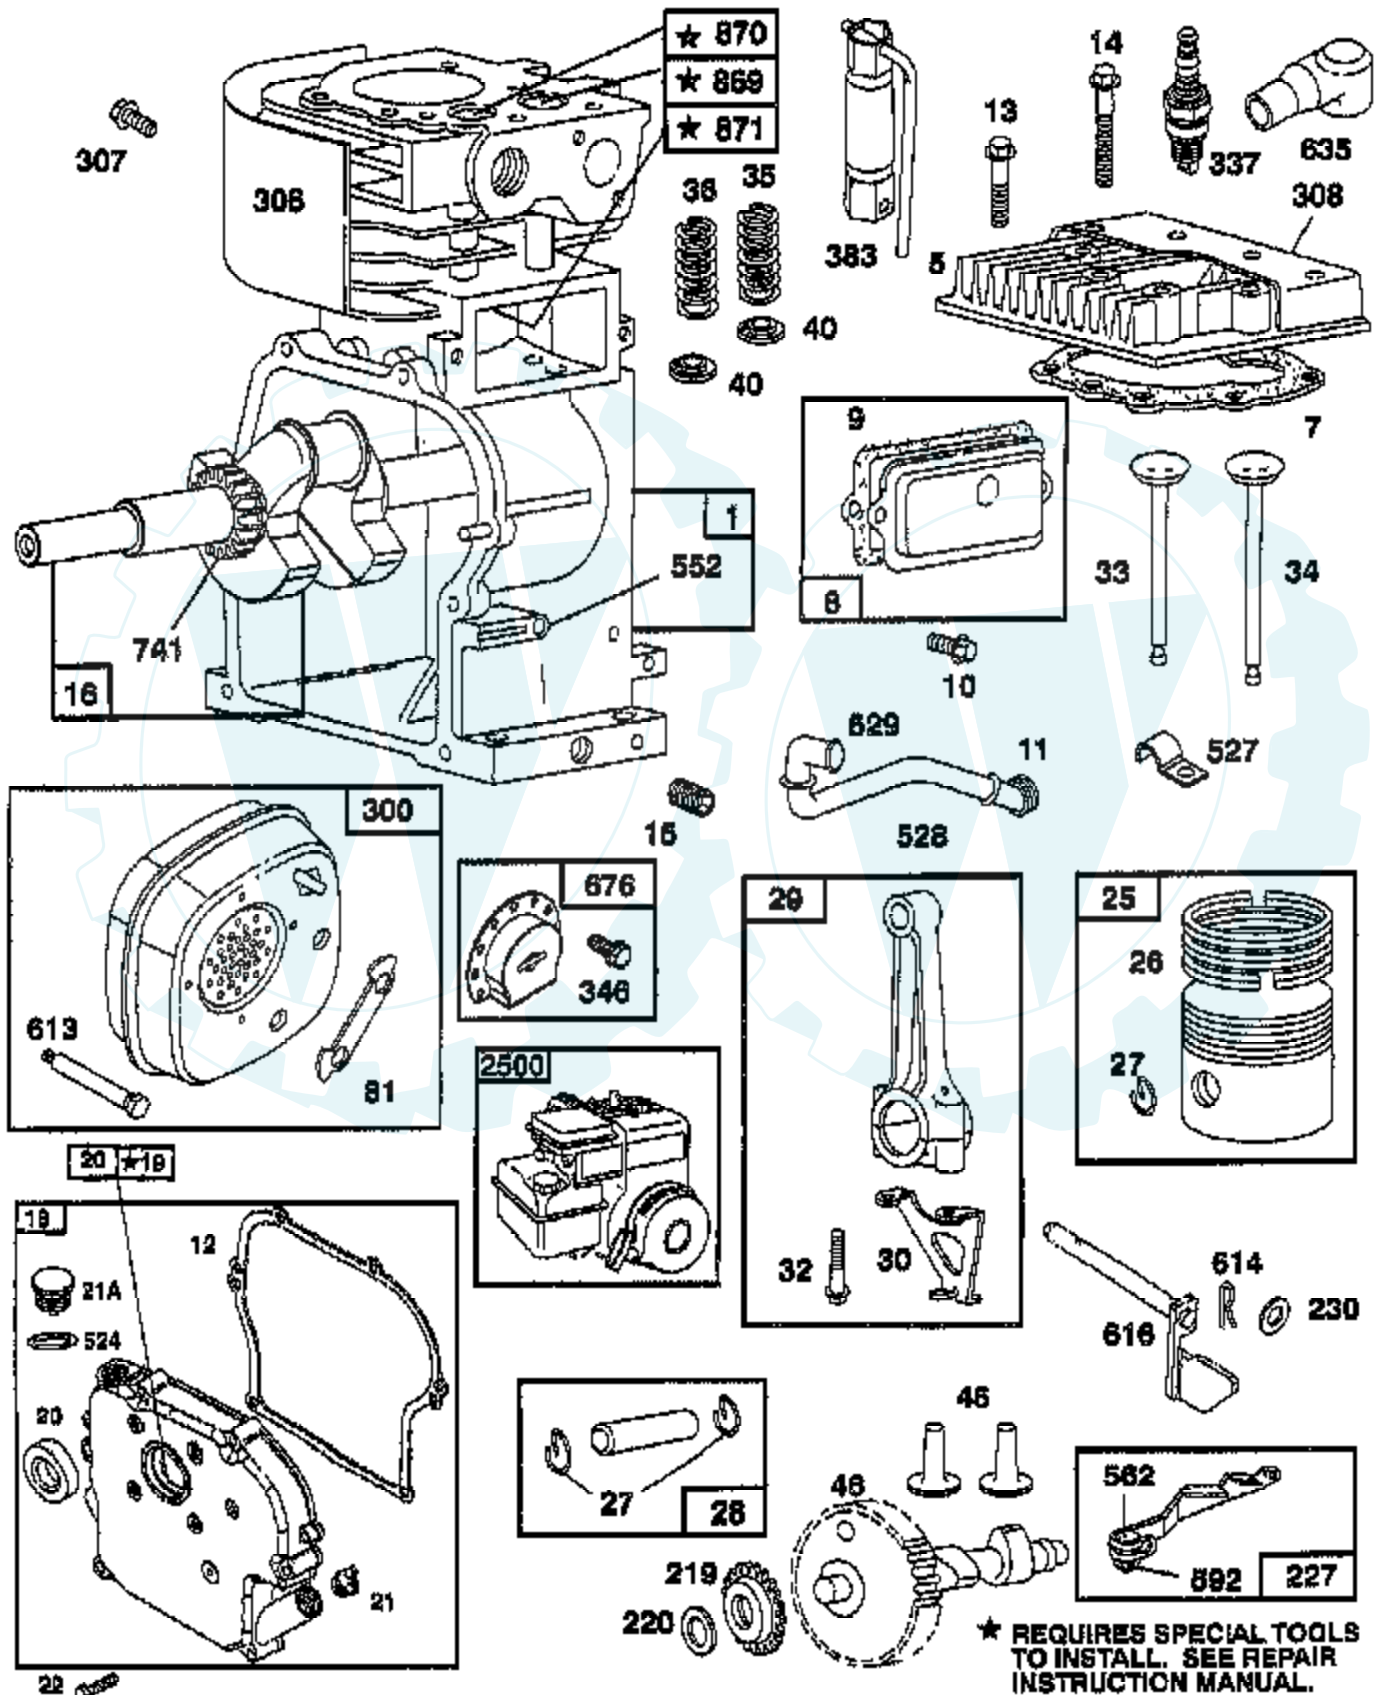

TILLER - - MODEL NUMBER AYP3352A89 ENGINE, BRIGGS & STRATTON - - MODEL NUMBER 137202, TYPE NO. 1116-E1

Ref #	Part Number	Qty	Description
1	497144		CYLINDER ASSEMBLY
2	399268		BUSHING, CYLINDER
3	299819		SEAL, OIL
5	214040		HEAD, CYLINDER
7	272157		GASKET, CYLINDER HEAD
8	495774		BREATHER ASSEMBLY
9	27549		GASKET, VALVE COVER
10	94621		SCREW, STEMS
11	66578		GROMMET, BREATHER TUBE
12	270080		GASKET CRANKCASE STANDARD .015"
12	270125		GASKET, CRANKCASE .005" THICK
12	270126		GASKET, CRANKCASE .009" THICK
13	94221		SCREW, CYLINDER HEAD 2-3/32"
14	94679		SCREW, CYLINDER HEAD 2-15/32"
15	94916		PLUG, PIPE, HEX SOCKET
15	492088		CRANKSHAFT
16	94388		TIMING GEAR KEY
18	494044		COVER ASSEMBLY, CRANKCASE
19	495660		BUSHING, CRANKCASE COVER
20	294606		SEAL, OIL
21	281658		PLUG-OIL FILLER
21A			UNKNOWN
22	94980		SCREW, COVER MOUNTING
23	393673		FLYWHEEL-MAGNETO
24	222698		KEY, FLYWHEEL
25	298904		PISTON ASSEMBLY, STANDARD
25	298905		PISTON ASSEMBLY .010" OVERSIZE
25	298906		PISTON ASSEMBLY .020" OVERSIZE
25	298907		PISTON ASSEMBLY .030" OVERSIZE
26	298982		RING SET, PISTON, STANDARD
26	299742		RING SET, PISTON, CHROME, STANDARD
26	298983		RING SET, PISTON .010" OVERSIZE
26	298984		RING SET, PISTON .020" OVERSIZE
26	298985		RING SET, PISTON .030" OVERSIZE
27	26026		LOCK, PISTON PIN
28	298909		PIN ASSY, PISTON, STD
28	298908		PIN ASSEMBLY, PISTON .005" OVERSIZE
29	299430		ROD ASSEMBLY, CONNECTING
29	390459		ROD ASSEMBLY, CONNECTING
30	221890		DIPPER, CONNECTING ROD
32	94745		SCREW, CONNECTING ROD
33	211119		VALVE, EXHAUST
34	261044		VALVE, INTAKE
35	260552		SPRING, INTAKE VALVE
36	26478		SPRING, EXHAUST VALVE
37	222443		GUARD, FLYWHEEL
40	93312		RETAINER, VALVE SPRING
45	260642		TAPPET, VALVE
46	214726		GEAR-CAM
51	273113		GASKET, CARBURETOR MOUNTING
55	497442		HOUSING, REWIND STARTER
56	498144		PULLEY, REWIND STARTER
58	280399		ROPE, REWIND STARTER (CUT TO 88-5/8)
59	396892		INSERT, HANDLE
60	393152		HANDLE, REWIND STARTER
61			UNKNOWN
65	94904		SCREW, SEMS
73	225176		SCREEN, ROTATING