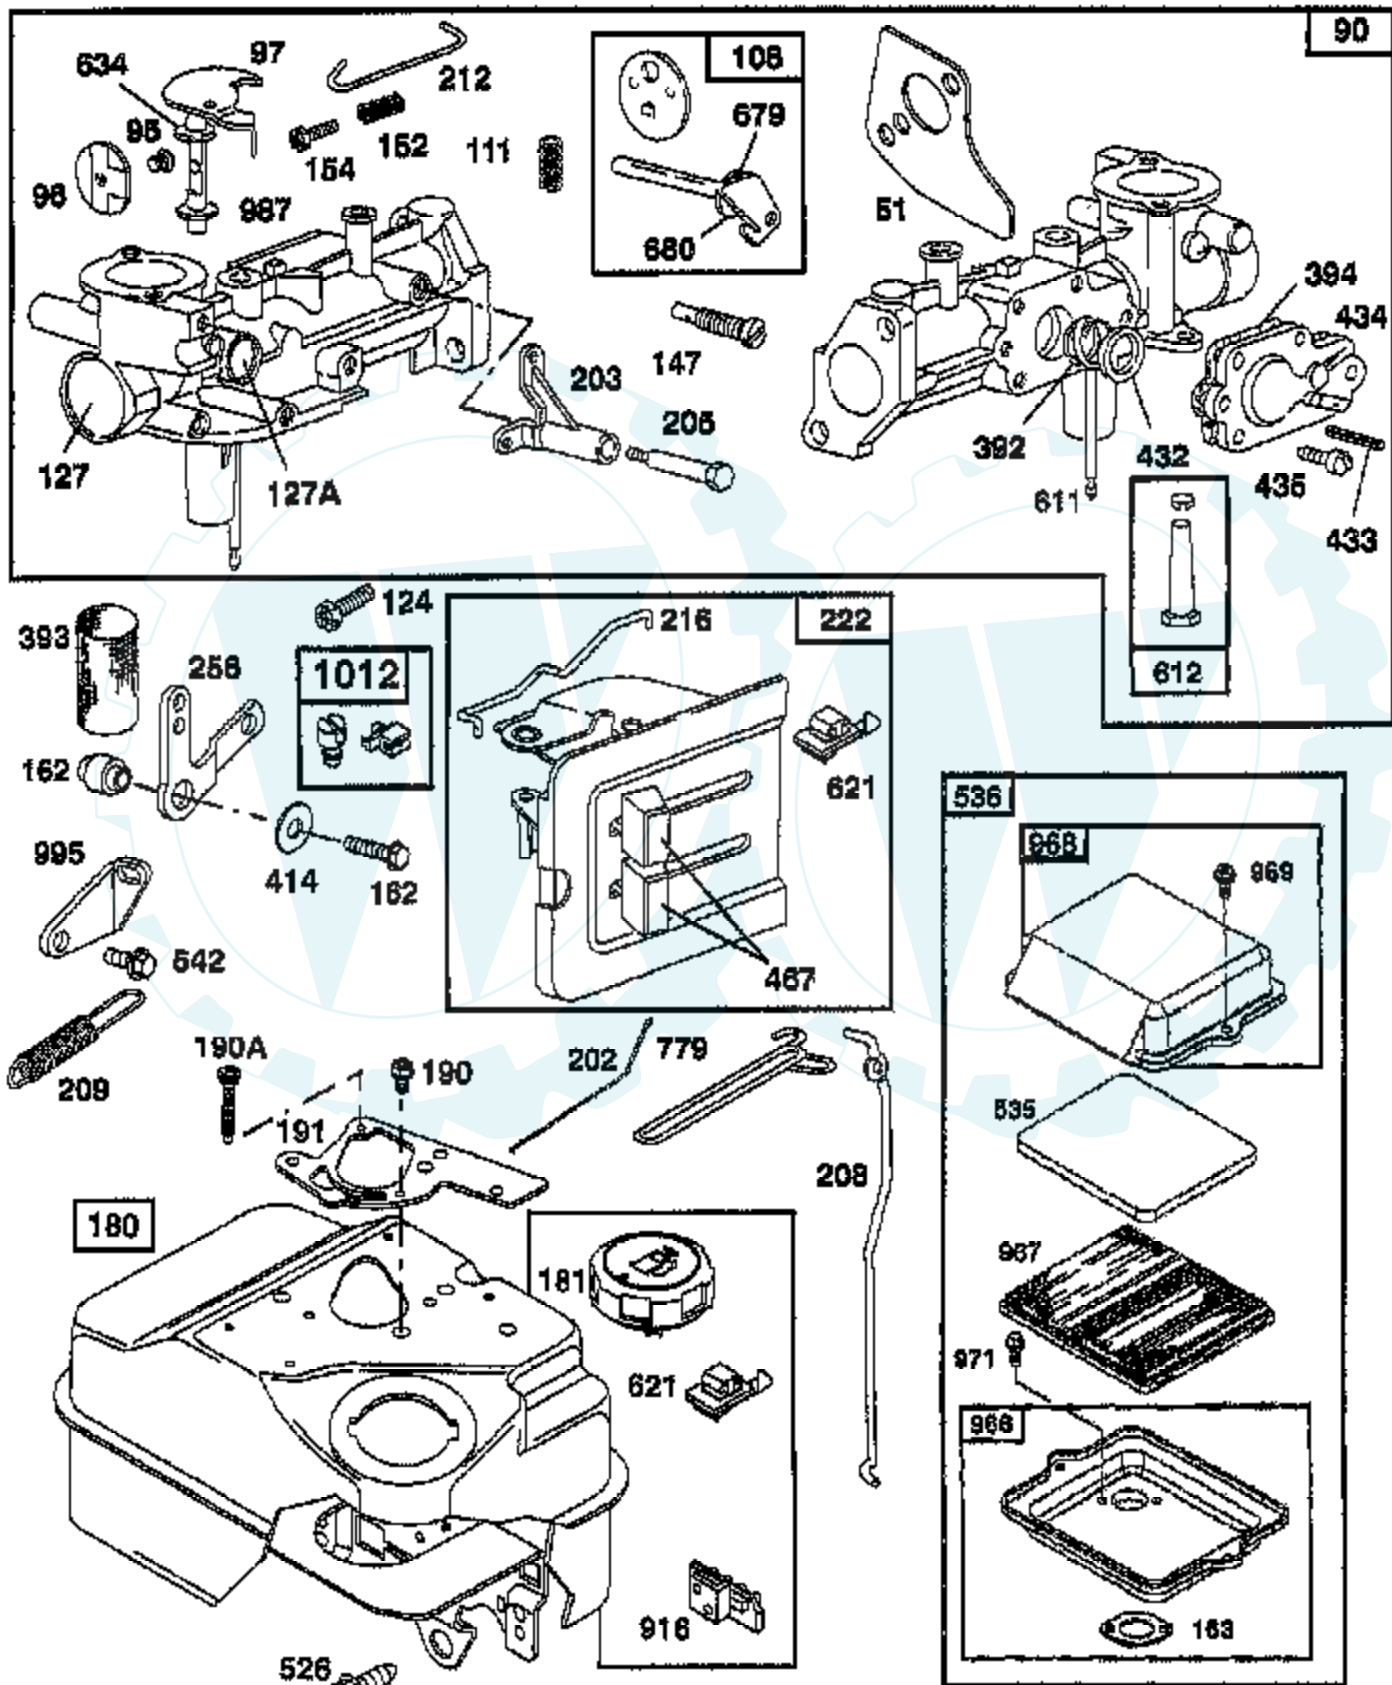

TILLER -- MODEL NUMBER AYP3352A89
ENGINE, BRIGGS & STRATTON -- MODEL NUMBER 137202, TYPE NO. 1116-E1

Ref #	Part Number	Qty	Description
1	497144		CYLINDER ASSEMBLY
2	399268		BUSHING, CYLINDER
3	299819		SEAL, OIL
5	214040		HEAD, CYLINDER
7	272157		GASKET, CYLINDER HEAD
8	495774		BREATHER ASSEMBLY
9	27549		GASKET, VALVE COVER
10	94621		SCREW, STEMS
11	66578		GROMMET, BREATHER TUBE
12	270080		GASKET CRANKCASE STANDARD .015"
12	270125		GASKET, CRANKCASE .005" THICK
12	270126		GASKET, CRANKCASE .009" THICK
13	94221		SCREW, CYLINDER HEAD 2-3/32"
14	94679		SCREW, CYLINDER HEAD 2-15/32"
15	94916		PLUG, PIPE, HEX SOCKET
15	492088		CRANKSHAFT
16	94388		TIMING GEAR KEY
18	494044		COVER ASSEMBLY, CRANKCASE
19	495660		BUSHING, CRANKCASE COVER
20	294606		SEAL, OIL
21	281658		PLUG-OIL FILLER
22	94980		SCREW, COVER MOUNTING
23	393673		FLYWHEEL-MAGNETO
24	222698		KEY, FLYWHEEL
25	298904		PISTON ASSEMBLY, STANDARD
25	298905		PISTON ASSEMBLY .010" OVERSIZE
25	298906		PISTON ASSEMBLY .020" OVERSIZE
25	298907		PISTON ASSEMBLY .030" OVERSIZE
26	298982		RING SET, PISTON, STANDARD
26	299742		RING SET, PISTON, CHROME, STANDARD
26	298983		RING SET, PISTON .010" OVERSIZE
26	298984		RING SET, PISTON .020" OVERSIZE
26	298985		RING SET, PISTON .030" OVERSIZE
27	26026		LOCK, PISTON PIN
28	298909		PIN ASSY, PISTON, STD
28	298908		PIN ASSEMBLY, PISTON .005" OVERSIZE
29	299430		ROD ASSEMBLY, CONNECTING
29	390459		ROD ASSEMBLY, CONNECTING
30	221890		DIPPER, CONNECTING ROD
32	94745		SCREW, CONNECTING ROD
33	211119		VALVE, EXHAUST
34	261044		VALVE, INTAKE
35	260552		SPRING, INTAKE VALVE
36	26478		SPRING, EXHAUST VALVE
37	222443		GUARD, FLYWHEEL
40	93312		RETAINER, VALVE SPRING
45	260642		TAPPET, VALVE
46	214726		GEAR-CAM
51	273113		GASKET, CARBURETOR MOUNTING
55	497442		HOUSING, REWIND STARTER
56	498144		PULLEY, REWIND STARTER
58	280399		ROPE, REWIND STARTER (CUT TO 88-5/8)
59	396892		INSERT, HANDLE
60	393152		HANDLE, REWIND STARTER
65	94904		SCREW, SEMS
73	225176		SCREEN, ROTATING
81	222263		LOCK, SCREW
90	498298		CARBURETOR ASSEMBLY