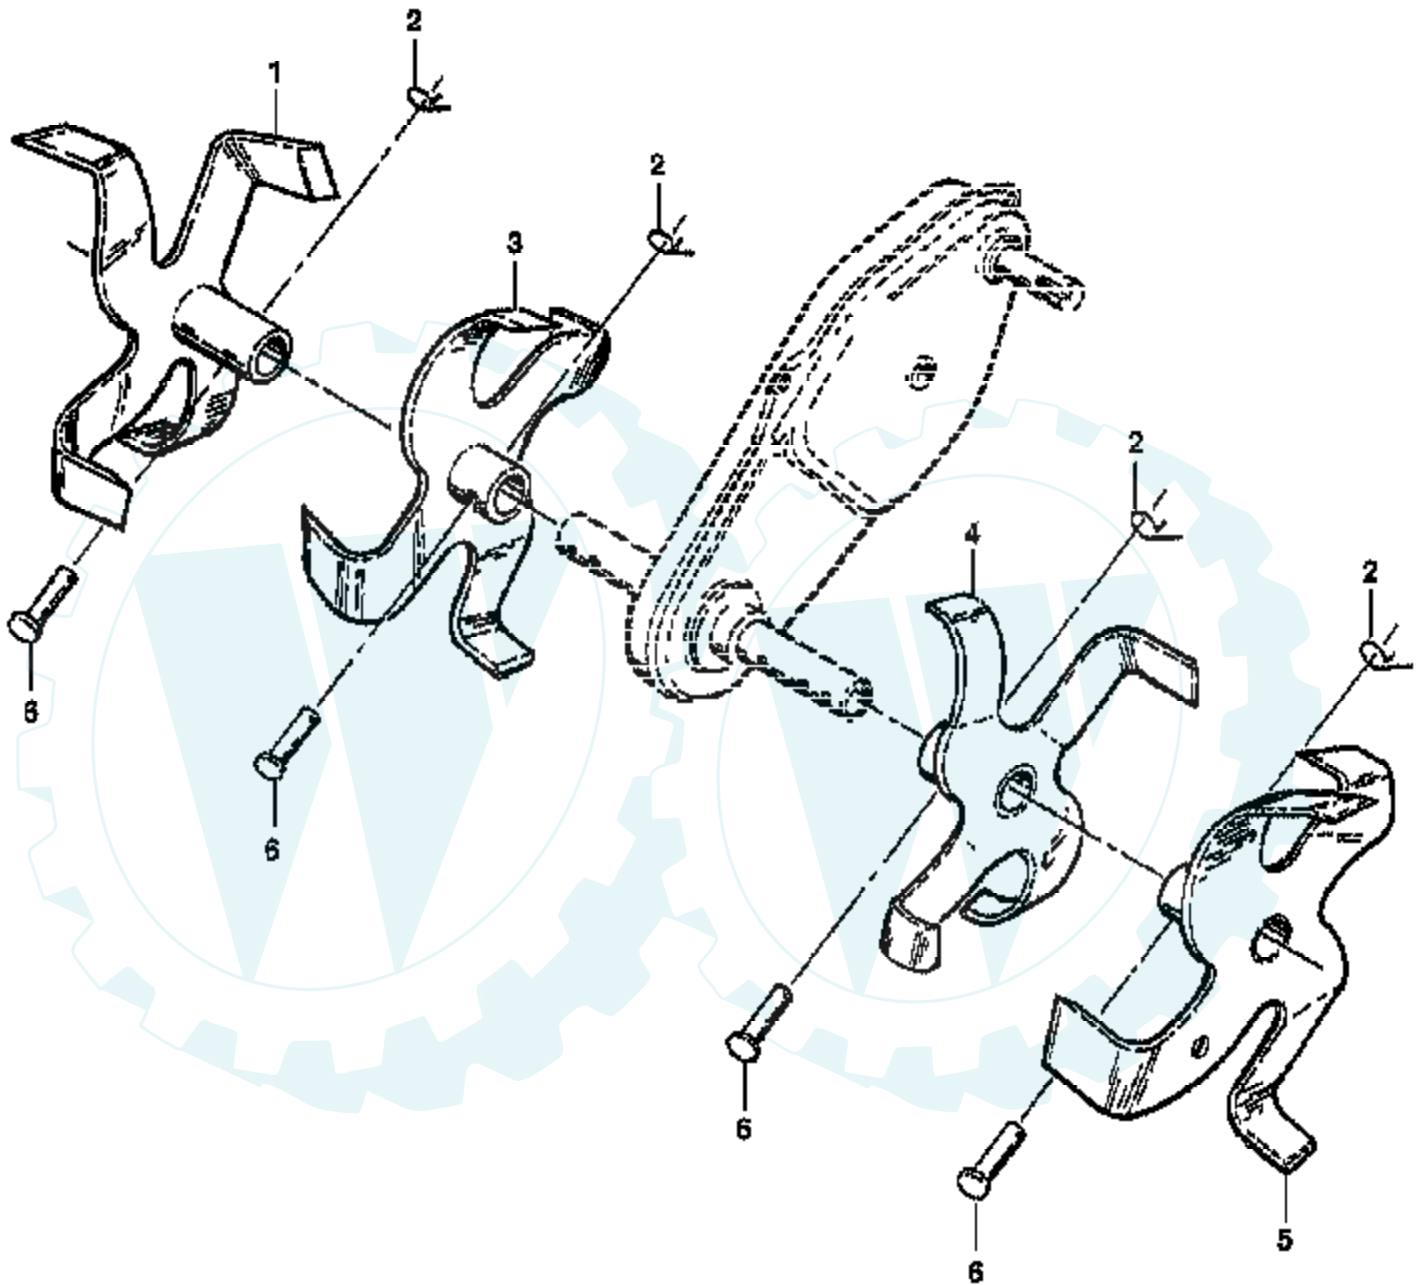

TILLER - - MODEL NUMBER AYP3352A89

TINE ASSEMBLY

Ref #	Part Number	Qty	Description
1	156926		"TINE ASM OUTER,RH"
2	3146R		RETAINER.SPRING
3	156924		"TINE ASM INNER,RH"
4	156923		TINE ASM INNER LH
5	156925		"TINE ASM OUTER,LH"
6	4929H		RIVET.PAN HD.1.75