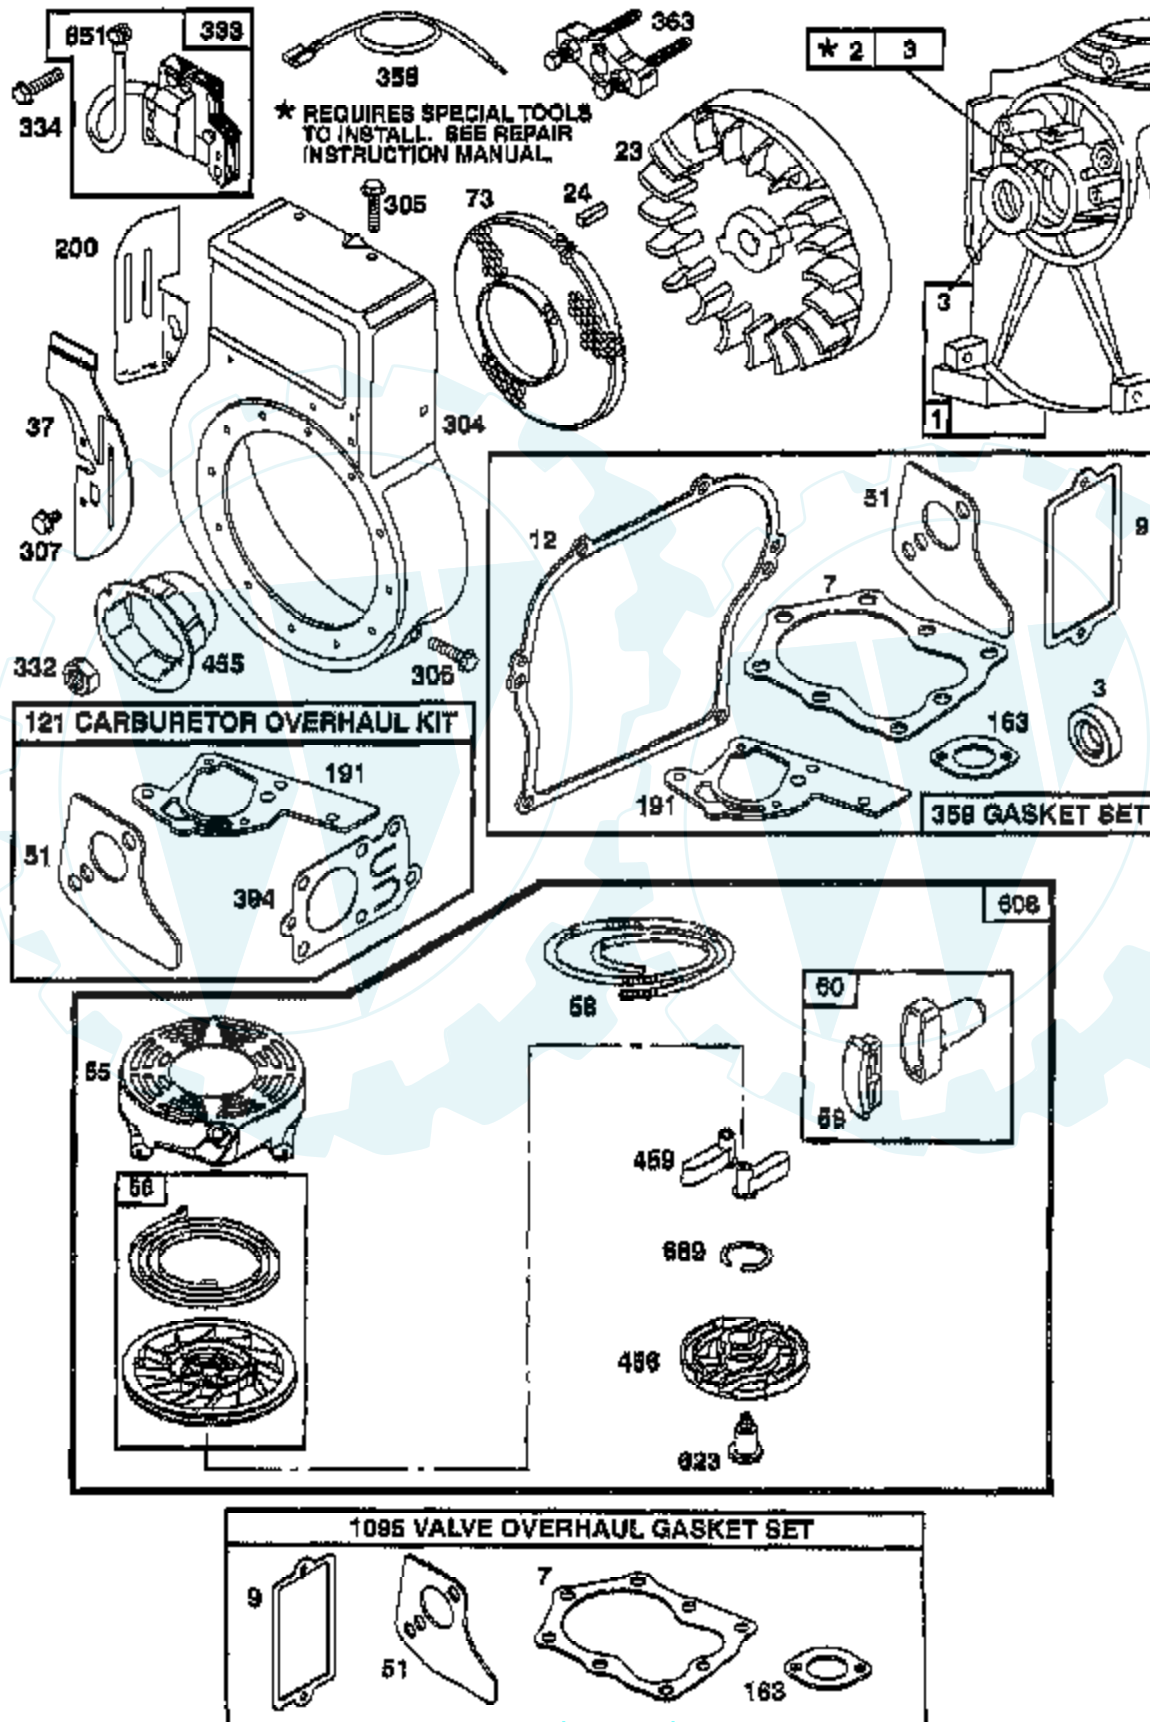

TILLER - - MODEL NUMBER AYP3352A89 ENGINE, BRIGGS & STRATTON - - MODEL NUMBER 137202, TYPE NO. 1116-E1

Ref #	Part Number	Qty	Description
1	497144		CYLINDER ASSEMBLY
2	399268		BUSHING, CYLINDER
3	299819		SEAL, OIL
5	214040		HEAD, CYLINDER
7	272157		GASKET, CYLINDER HEAD
8	495774		BREATHER ASSEMBLY
9	27549		GASKET, VALVE COVER
10	94621		SCREW, STEMS
11	66578		GROMMET, BREATHER TUBE
12	270080		GASKET CRANKCASE STANDARD .015"
12	270125		GASKET, CRANKCASE .005" THICK
12	270126		GASKET, CRANKCASE .009" THICK
13	94221		SCREW, CYLINDER HEAD 2-3/32"
14	94679		SCREW, CYLINDER HEAD 2-15/32"
15	94916		PLUG, PIPE, HEX SOCKET
15	492088		CRANKSHAFT
16	94388		TIMING GEAR KEY
18	494044		COVER ASSEMBLY, CRANKCASE
19	495660		BUSHING, CRANKCASE COVER
20	294606		SEAL, OIL
21	281658		PLUG-OIL FILLER
22	94980		SCREW, COVER MOUNTING
23	393673		FLYWHEEL-MAGNETO
24	222698		KEY, FLYWHEEL
25	298904		PISTON ASSEMBLY, STANDARD
25	298905		PISTON ASSEMBLY .010" OVERSIZE
25	298906		PISTON ASSEMBLY .020" OVERSIZE
25	298907		PISTON ASSEMBLY .030" OVERSIZE
26	298982		RING SET, PISTON, STANDARD
26	299742		RING SET, PISTON, CHROME, STANDARD
26	298983		RING SET, PISTON .010" OVERSIZE
26	298984		RING SET, PISTON .020" OVERSIZE
26	298985		RING SET, PISTON .030" OVERSIZE
27	26026		LOCK, PISTON PIN
28	298909		PIN ASSY, PISTON, STD
28	298908		PIN ASSEMBLY, PISTON .005" OVERSIZE
29	299430		ROD ASSEMBLY, CONNECTING
29	390459		ROD ASSEMBLY, CONNECTING
30	221890		DIPPER, CONNECTING ROD
32	94745		SCREW, CONNECTING ROD
33	211119		VALVE, EXHAUST
34	261044		VALVE, INTAKE
35	260552		SPRING, INTAKE VALVE
36	26478		SPRING, EXHAUST VALVE
37	222443		GUARD, FLYWHEEL
40	93312		RETAINER, VALVE SPRING
45	260642		TAPPET, VALVE
46	214726		GEAR-CAM
51	273113		GASKET, CARBURETOR MOUNTING
55	497442		HOUSING, REWIND STARTER
56	498144		PULLEY, REWIND STARTER
58	280399		ROPE, REWIND STARTER (CUT TO 88-5/8)
59	396892		INSERT, HANDLE
60	393152		HANDLE, REWIND STARTER
65	94904		SCREW, SEMS
73	225176		SCREEN, ROTATING
81	222263		LOCK, SCREW
90	498298		CARBURETOR ASSEMBLY