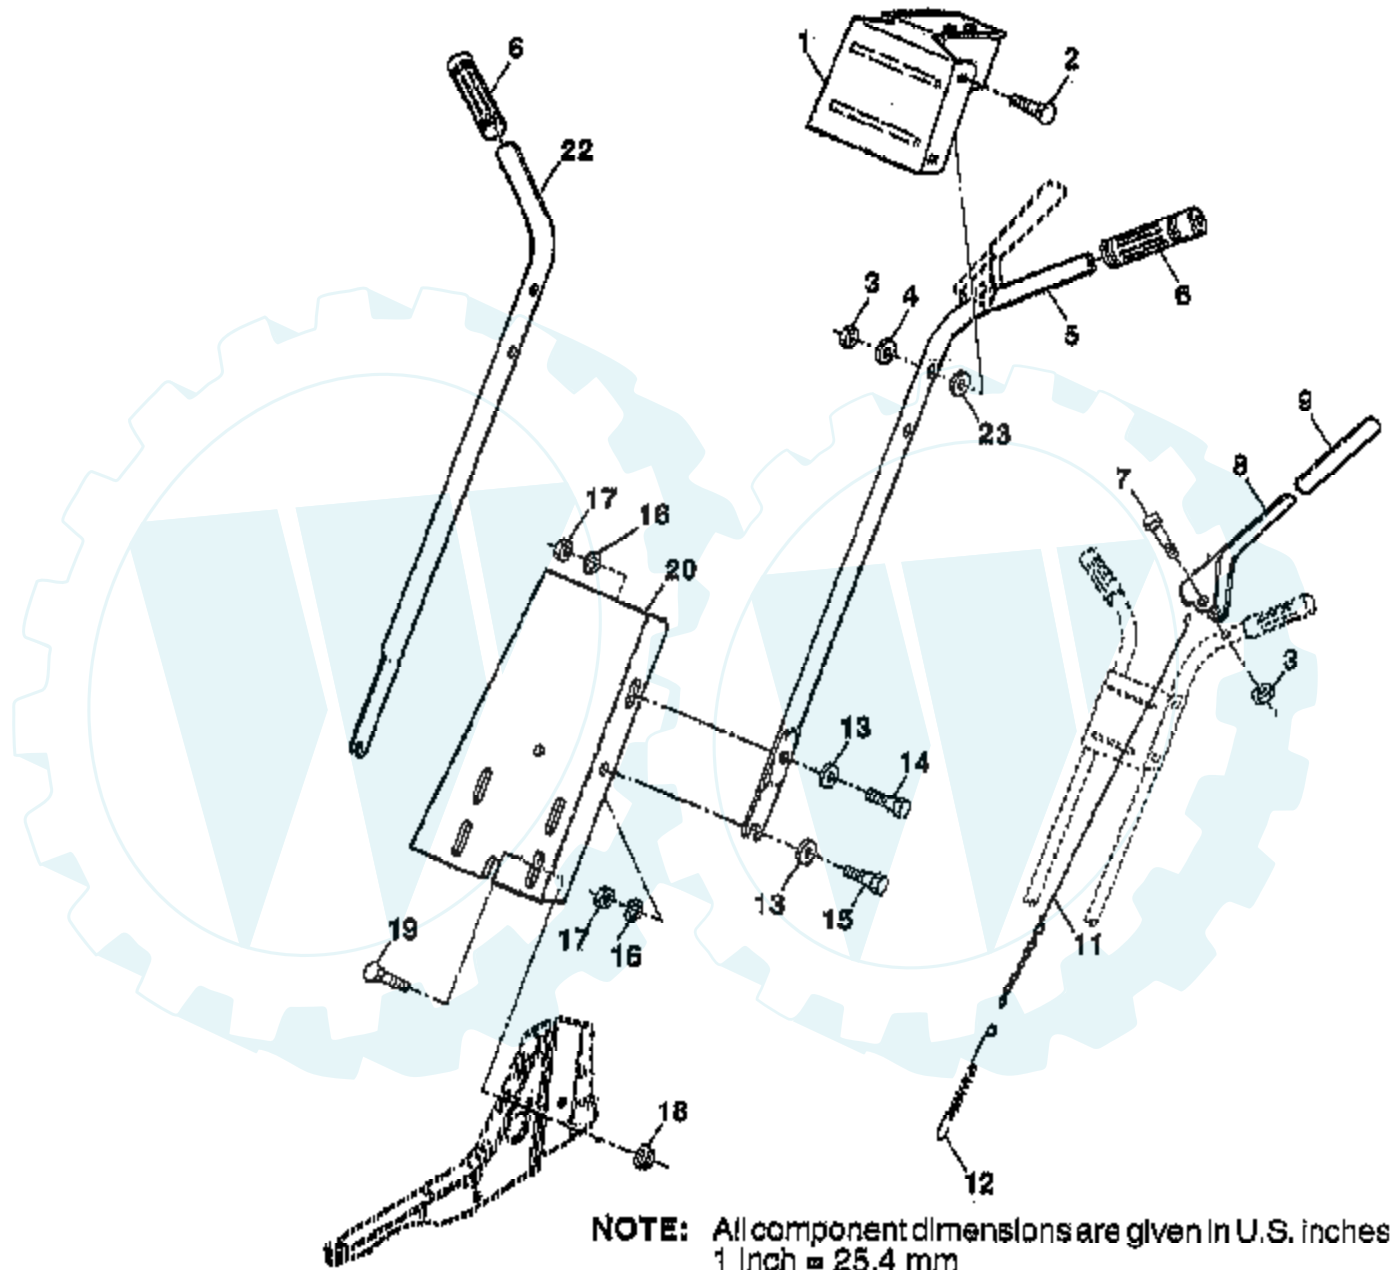

TILLER - - MODEL NUMBER AYP3352A89

HANDLE ASSEMBLY

Ref #	Part Number	Qty	Description
1	137176X505		HANDLE BRKT
2	72140512		BOLT
3	73680500		SUB= 73690500
4	19111116		WASHER
5	151473		HANDLE LH
6	9266R		SUB= 624A78
7	74760524		BOLT.HEX.5/16-1.5
8	3069J		SUB= 164937
9	8206H		GRIP T
11	3067J		SUB= 100382K
12	3070J		SPRING EXT TI
13	19121414		WASHER
14	74760516		SUB= 77394
15	74760512		BOLT
16	10040500		LOCKWASHER
17	73220500		NUT.HEX.5/16-18
18	98000129		NUT
19	72140506		BOLT
20	9209R505		PANEL. HANDLE
22	151474		HANDLE RH
23	19131312		WASHER