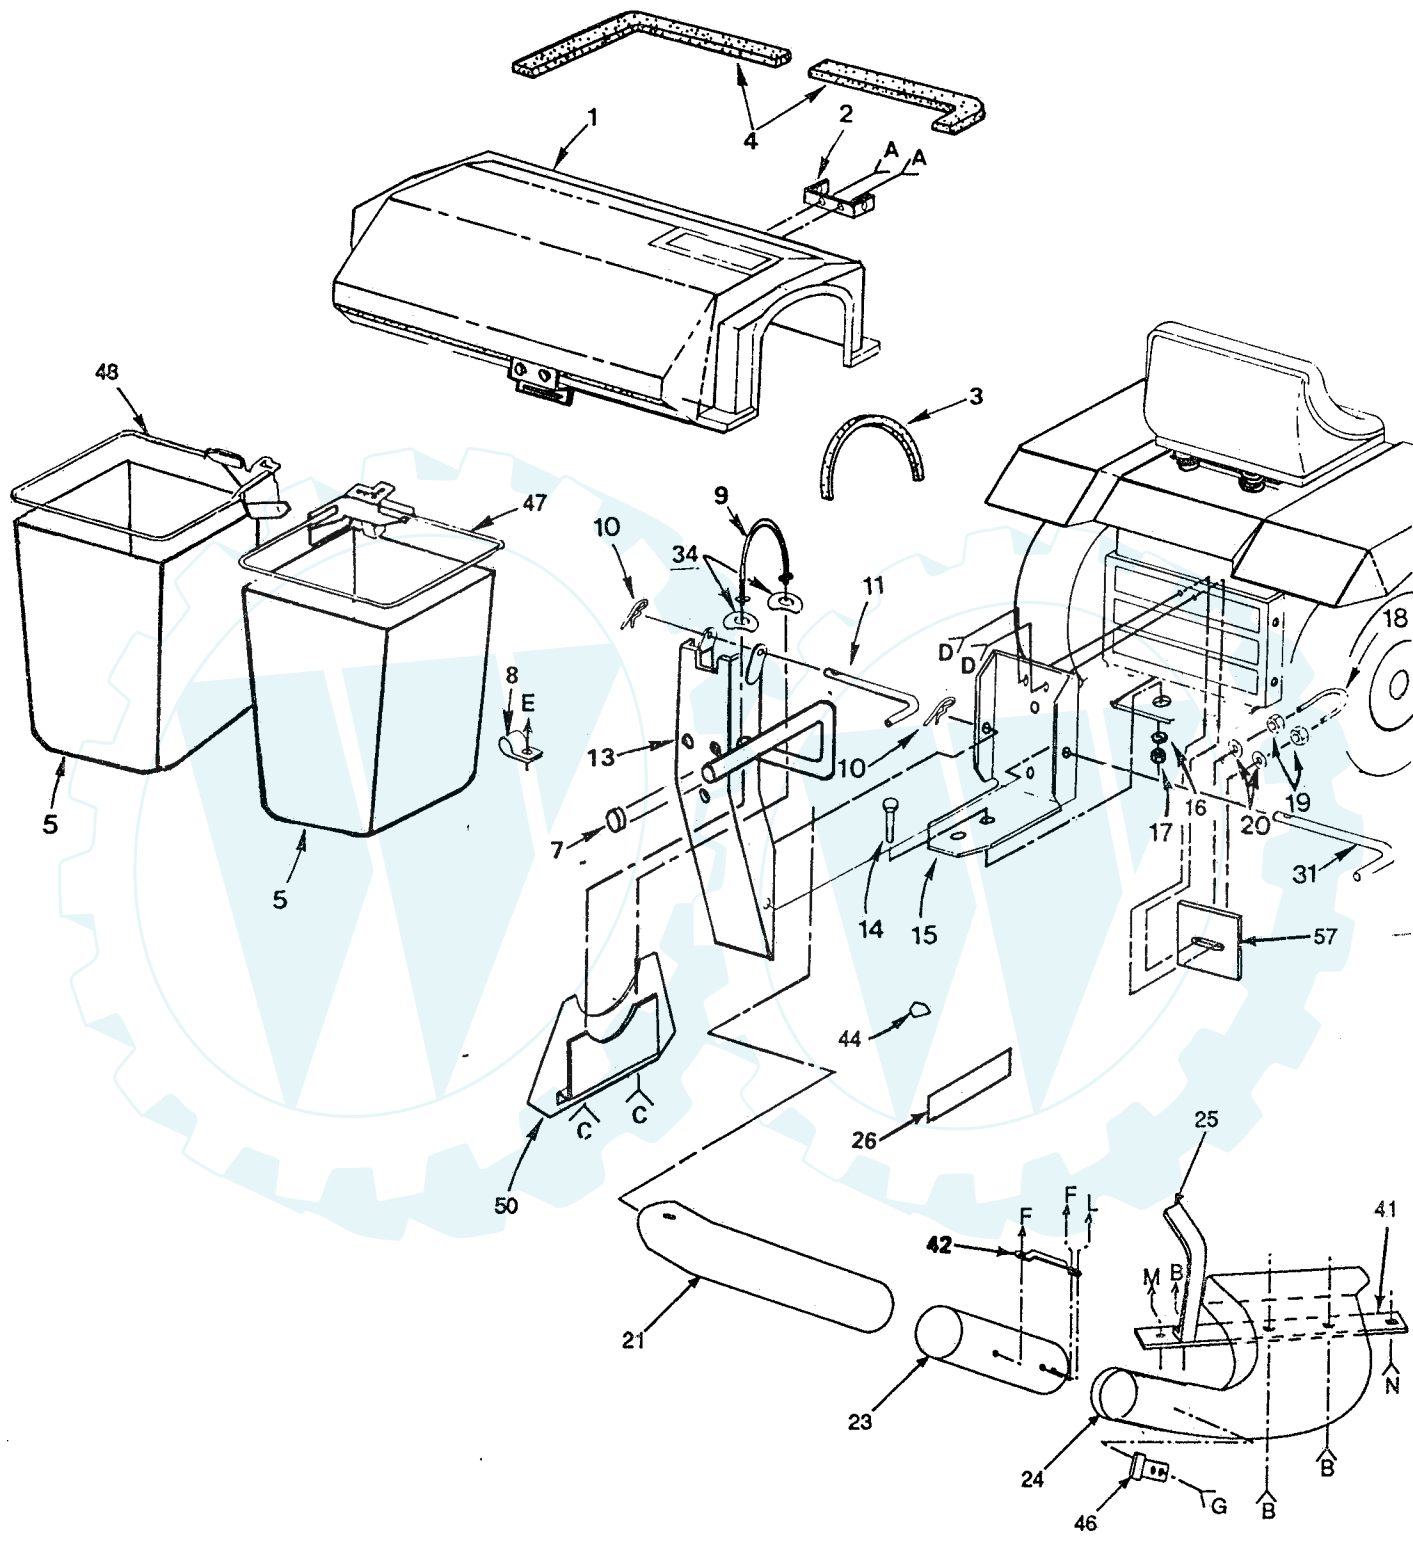

GRASS CATCHER FOR SIDE DISCHARGE MOWER -- MODEL NUMBER GC190BR

GRASS CATCHER FOR SIDE DISCHARGE MOWER-- MODEL NUMBER GC190BR

KEY NO.	PART NO.	DESCRIPTION	KEY NO.	PART NO.	DESCRIPTION
1	120120X	Cover-Grass Catcher	31	86543	Pin-Support Bracket
2	86578	Bracket-Hinge	32	120203X	Stud-Latch
3	110441X	Strip-Foam	33	73680500	Lock Nut 5/16 - 18
4	106815X	Strip-Foam	34	57734	Washer-Formed
5	123420X	Container, 30 Gal.	35	74291008	Screw-Truss Head 10-24 x 1/2
6	72110505	Bolt	36	73680400	Nut-Lock 1/4-20
7	104389X	Plug-End	37	72140400	Bolt
8	83553	Clamp-Elbow	38	123198X	Wingnut-Plastic
9	86558	Retainer-Elbow	39	2029J	Nut-Weld
10	4939M	Spring-Retainer	41	122129X	Bar
11	120097X	Latch Pin	42	120107X	Handle-Chute Tube
13	110254X	Post Support Assembly	43	10071000	Washer-Lock #10
14	62361	Bolt-Shoulder	44	107339X	Decal-Danger
15	120245X	Bracket-Mounting	45	74780412	Bolt-Hex 1/4-20 x 3/4
16	19131610	Washer 13/32 x 1 x 10 Ga.	46	109808X	Latch
17	73680600	* Nut-Lock 3/8-16	47	120108X	Assembly Frame R.H.
18	86626	U-Bolt 1/4-20	48	120109X	Assembly-Frame, L.H.
19	73350400	* Nut - Hex 1/4-20	49	19070818	Washer-Flat
20	19091016	Washer - Flat 9/32	50	110255X	Shield-Elbow
21	110257X	Elbow	51	60867	Nut-Acorn #10-24
22	19091408	Washer	52	19111212	Washer
23	122185X	Tube-Chute	53	72110508	Bolt
24	122146X	Extension Chute	57	120263X	* Plate, Reinforcing
25	123490X	Deflector Brace	--	104419X	Bag-Trash, 30 Gal., 1.5 Mil
26	104752X	Decal, Instruction Caution	--	122171X	Owner's Manual (English)
			--	123500X	Owner's Manual (French)

\*STANDARD HARDWARE--PURCHASE LOCALLY

\*\* USED ON MODEL NUMBERS L1910AR, L1930BT, L1950BR, L1960AR, L1970AR