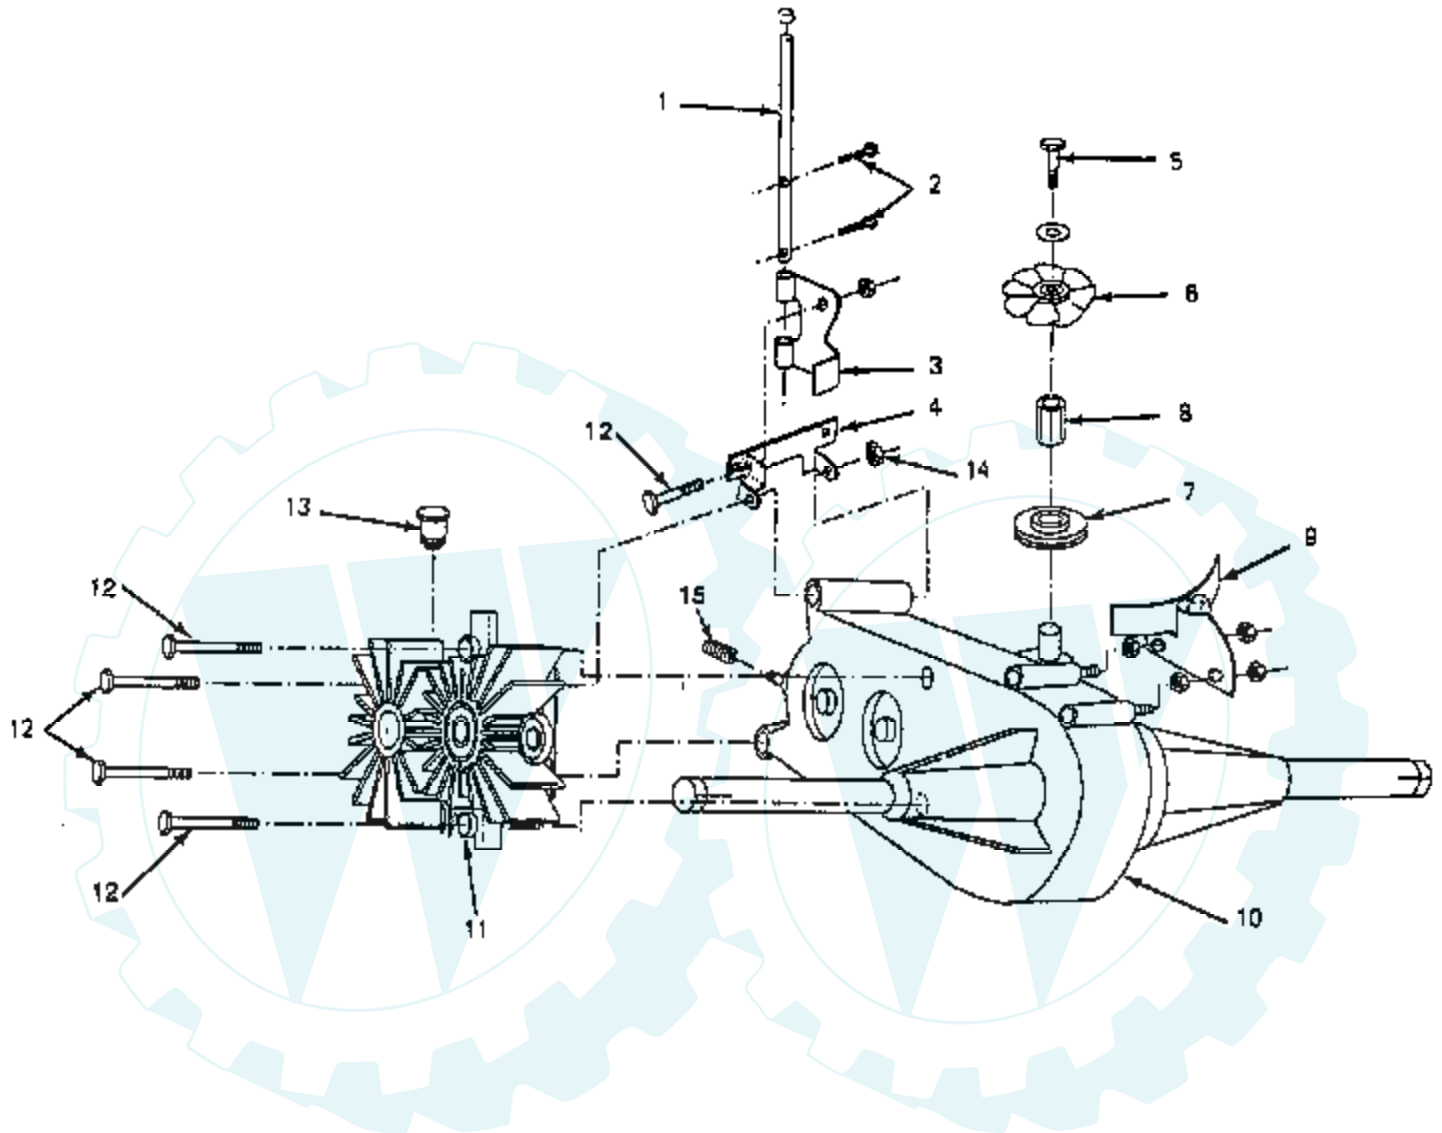

**ROPER YT 12 H.P. HYDROSTATIC YARD TRACTOR - - MODEL NUMBER YTH120AR
TRANSAXLE AND PUMP ASSEMBLY**

Ref #	Part Number	Qty	Description
1	121192X		SUB= 123634X
2	76020312		SUB= 3145
3	121193X		SUB= 123634X
4	121188X		BRACKET
5	74760412		BOLT LT
6	121186X		FAN
7	121180X		PULLEY TRANSAXLE
8	121211X		STANDOFF
9	121182X		GUARD ASSY
10			REFER TO IMAGE
11			REFER TO IMAGE
12	74760572		BOLT
13	121323X		PUMP.2003081.
14	73680500		SUB= 73690500
15	121250X		SPRING