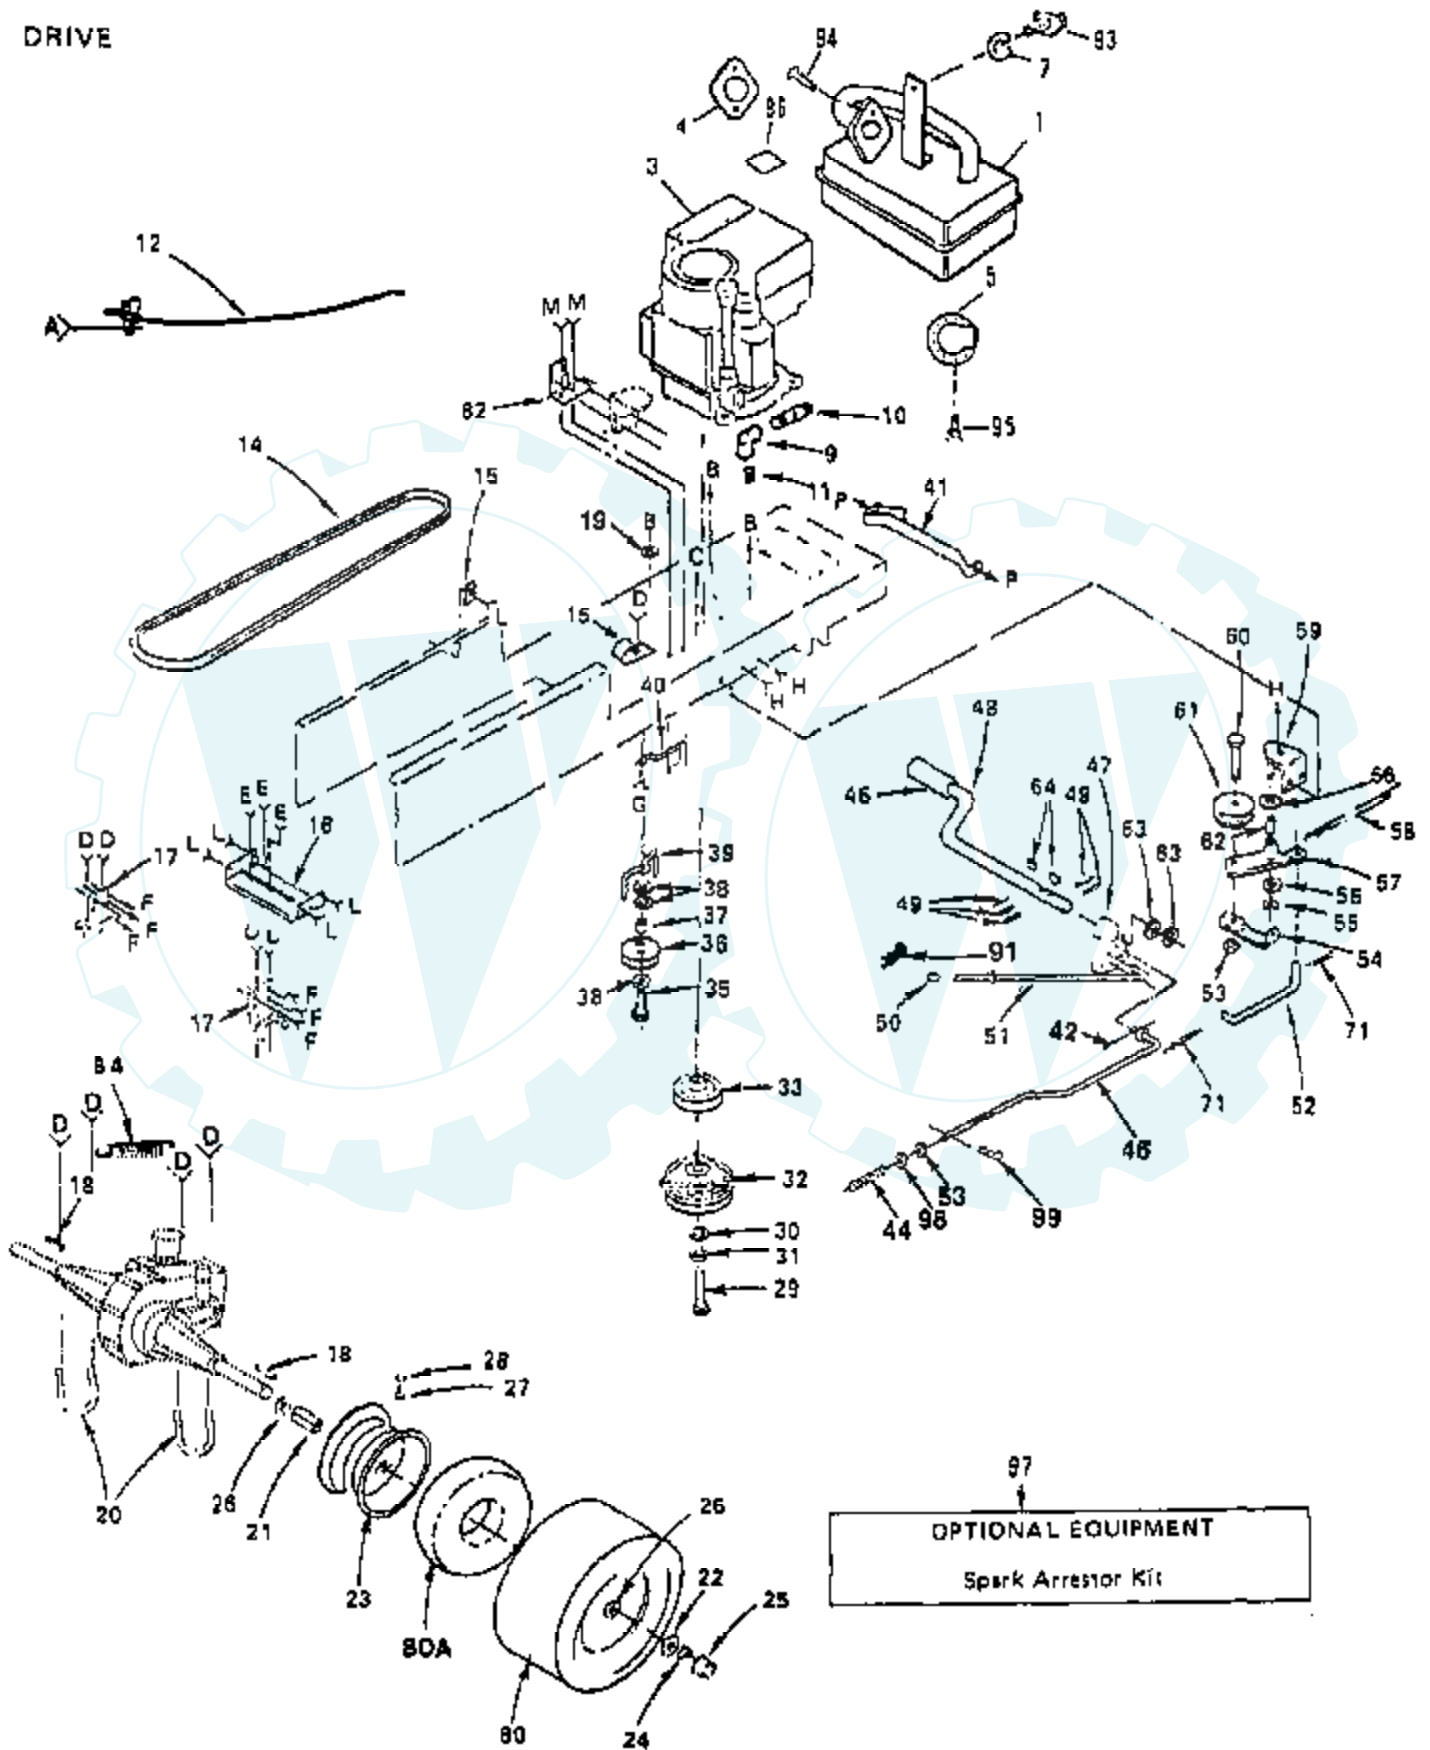

ROPER YT 12 H.P. HYDROSTATIC YARD TRACTOR -- MODEL NUMBER YTH120AR

DRIVE

Ref #	Part Number	Qty	Description
1	120330X		MUFFLER LT
3	281707		ENGINE 12 H.P. TYPE 0201-01
4	2949R		SUB= 272293
5	101326L		DEFLECTOR.222573
7	10040400		LOCKWASHER
9	13200300		ELBOW
10	13280320		NIPPLE PIPE LT
11	91084		PLUG OIL DRAIN
12	121527X		SUB= 132764
14	108103X		SUB= 120418X
15	2751R		CLIP T
16	121187X		PLATE TRANS SUPT
17	121191X		SUB= 126649X
18	2703J		SUB= 123583X
19	73510600		NUT
20	121189X		U BOLT
21	121199X		SPACER SPLIT
22	121748X		WASHER
23	106108X		SUB= 106108X417
24	12000001		E-RING LT
25	104757X		HUB CAP
27	65139		VALVE STEM LT
28	59192		VALVE CAP
29	74610764		SUB= 71130768
30	19152405		WASHER LT
31	10040700		LOCKWASHER
32	108218X		SUB= 142600
33	109841X		SUB= 136905
35	74760644		BOLT
36	4859J		SUB= 123674X
37	4470J		SPACER T
38	19131312		WASHER
39	105730X		"KEEPER,BLT ENG LT"
40	121218X		KEEPER BELT ENGLH
41	109169X		SUB= 109172X
42	76020412		COTTER PIN
44	106888X		SPRING ROD LT
45	121200X		ROD BRAKE
46	8883R		PEDAL COVER T
47	106918X		ARM BRAKE LT
48	108096X		SHAFT, FOOT PEDAL
49	1572H		SUB= 2882J
50	71673		PLUNGER CAP T
51	105844X		SUB= 125637X
52	105710X		"LINK, CLUTCH T"
53	73680600		SUB= 73690600
54	106499X		SUB= 123205X
55	12000039		KLIP RING
56	110812X		WASHER LT
57	105707X		"ASS T, BELLCRAN"
58	105709X		"SPRING, RETURN LT"
59	105724X		SUB= 123102X
60	74760624		SUB= 74930624
61	106298X		SUB= 139245
62	105706X		"LY, BEARING"
63	121749X		WASHER
64	2228M		SUB= 2228M1
71	76020412		COTTER PIN