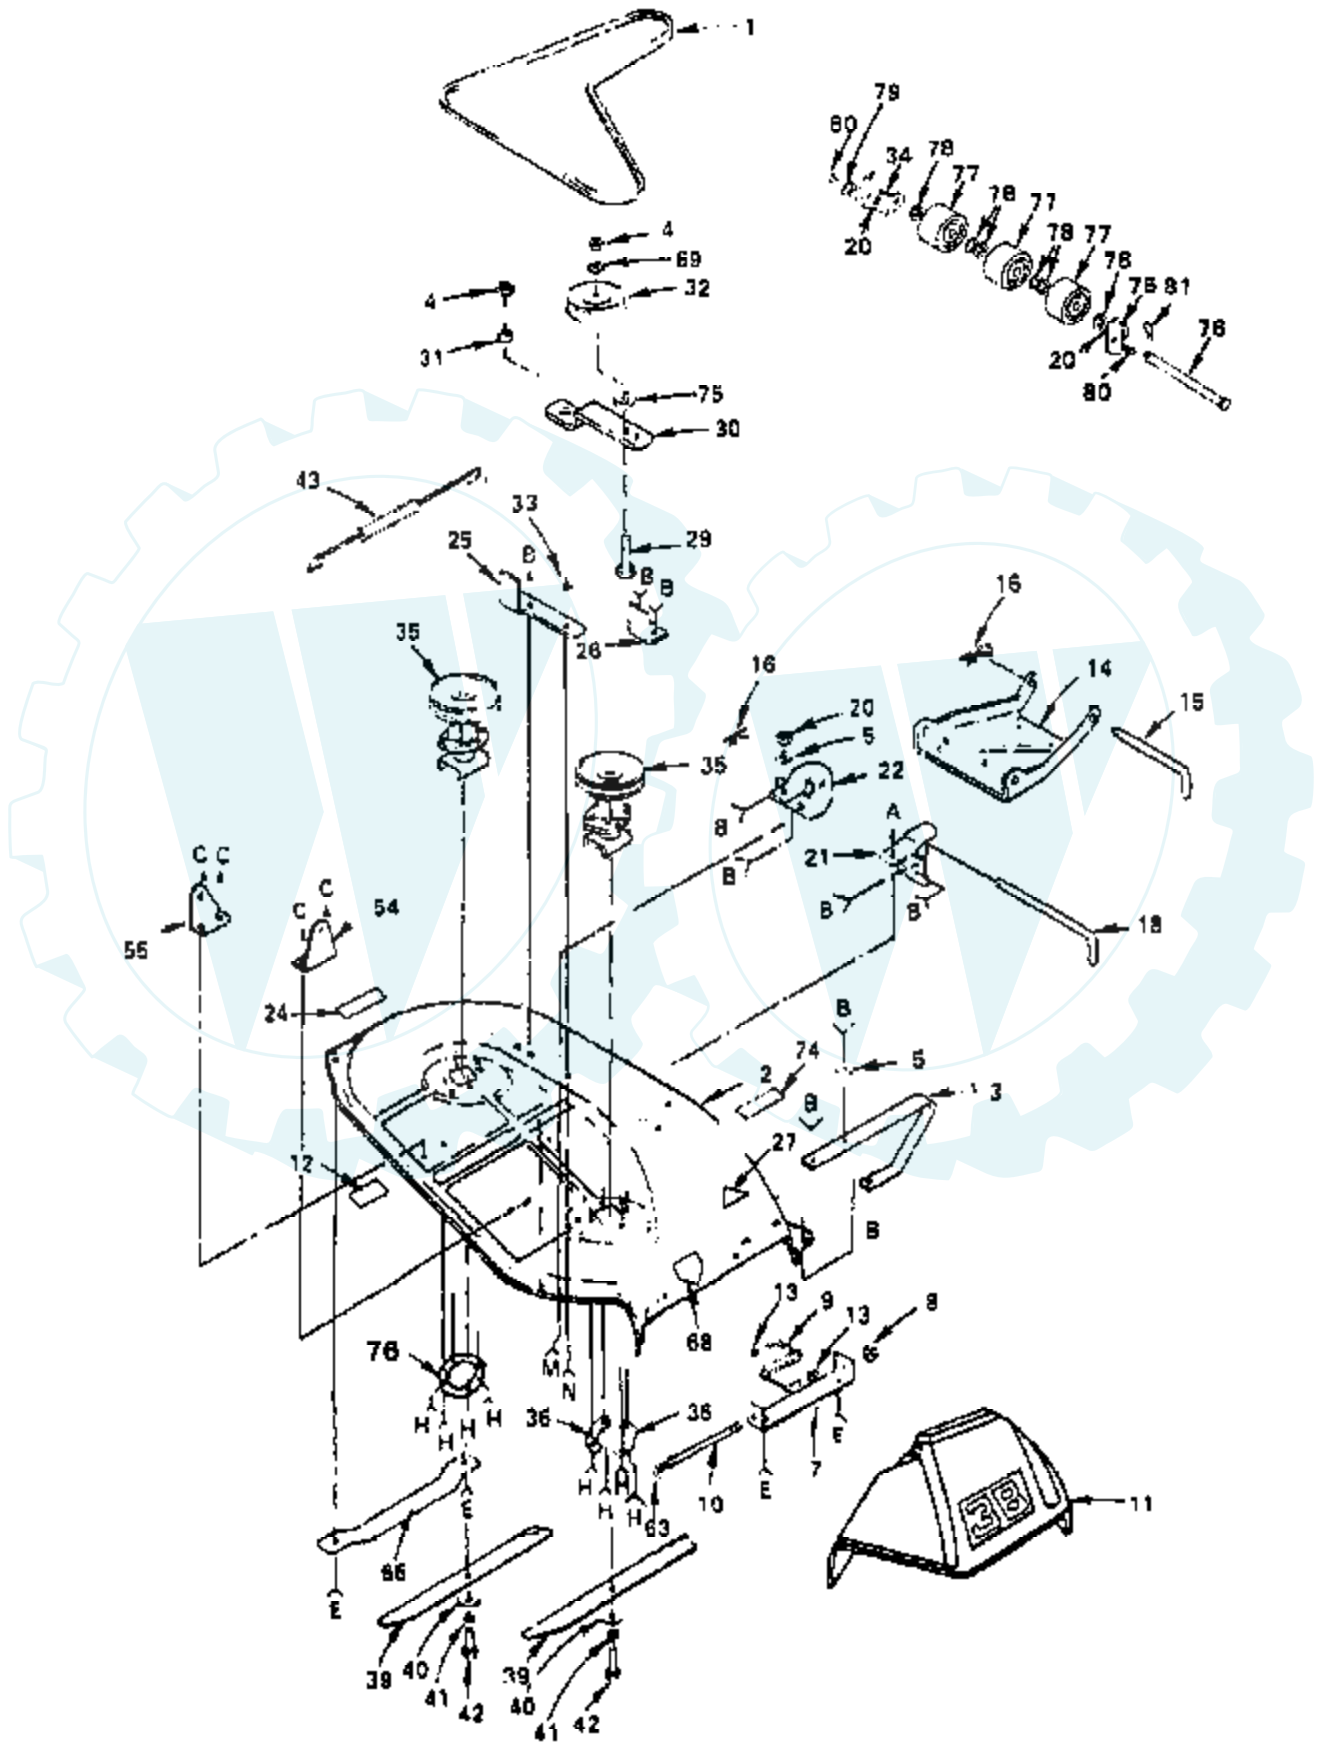

ROPER YT 12 H.P. HYDROSTATIC YARD TRACTOR -- MODEL NUMBER YTH120AR MOWER

Ref #	Part Number	Qty	Description
1	106085X		BELT-V.79.1.MWR
2	108672X		SUB= 144726
3	8417J		SUB= 128772
4	73680600		SUB= 73690600
5	19111216		WASHER M
6	72140505		BOLT
7	105896X		SUB= 137607
8	110452X		NUT PUSH M
9	106734X		SUB= 123713X
11	106736X		DEFLECTOR-SHLD T
12	108682X		NLA
13	105304X		CAP-SLEEVE LT
14	105662X		LINK.PARALLEL
15	105744X		"ROD, FRT. PARAL T"
16	4921H		SPRING.RETAINER
18	109835X		HINGE PIN T
20	73680500		SUB= 73690500
21	109598X		BRACKET RH LT
22	109597X		BRACKET LH T
24	109820X		DECAL YT
25	109503X		SUPPORT ARM T
26	109504X		STOP T
27			REFER TO IMAGE
29	74760637		SUB= 74930632
30	108674X		SUB= 127162X
31	106902X		SPACER RETAINER
32	121316X		PULLEY IDLER
33	106513X		"WASHER, WEAR LT"
35	121687X		"JACKSHAFT.38""LT"
36	100668L		SUPPORT PLATE LT
39	121263X		"BLADE.38"" HI-LI"
40	19132012		WASHER
41	10030600		SUB= 10040600
42	74610624		BOLT.3/8-24X1-1/2
43	102727X		"SPRING.EXT.8.5""
54	105857X		"BRKT,SUSP RH T"
55	108673X		"BRKT,SUSP REAR LH"
63	19111016		WASHER
65	7631J		RUNNER-LH M
68	121349X		DECAL WARNING
69	19131316		WASHER
75	19131210		WASHER
76	110445X		SUPPORT T
77	109776X		PIVOT PIN T
78	109729X		ROLLER T
79	19151610		WASHER T
80	19161616		WASHER
81	74760512		BOLT

Ref #	Part Number	Qty	Description
49	10040600		LOCKWASHER
80	106268X		SUB= 122074X
80A	7152J		TUBE.18X9.5-8
82	108236X		BRACKET LT
84	110422X		SUB= 146682
91	4921H		SPRING.RETAINER
93	74760416		BOLT
94	71070510		SCREW LT
95	17450808		SCREW LT
96	120601X		DECAL.ENG.271967
97	677A223		SUB= 673A223
98	73350600		NUT
99	4497H		RETAINER M