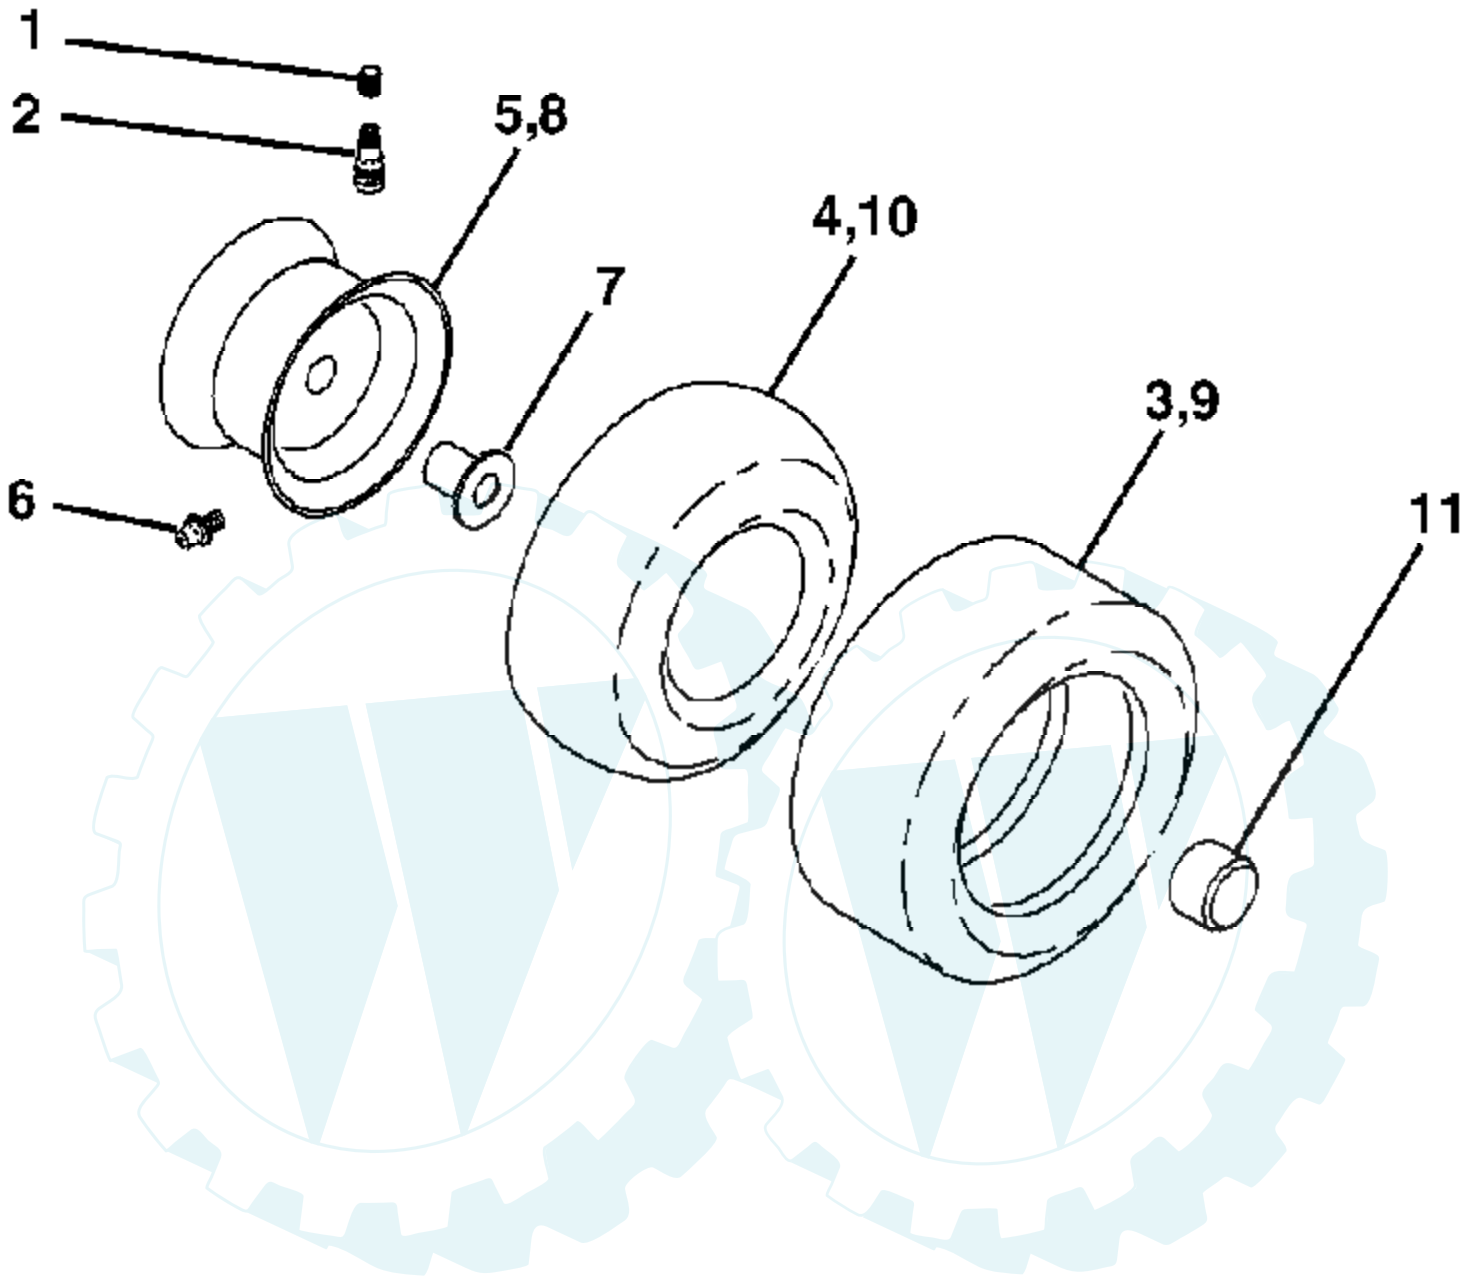

02363

NON-REMOVABLE CONNECTIONS

REMOVABLE CONNECTIONS

Ref #	Part Number	Qty	Description
1	175389		Seat
2	140551		Bracket Pnt Pivot Seat (blk)
3	188978		Bolt
4	189116		Washer 13/32 x 1 x 10 Ga.
5	184774		Clip Push-In Hinged
6	73800600		Nut
7	124181X		Spring Seat Cprsn 2 250 Blk Zi
8	17000616		Screw 3/8-16 x 1.5
9	19131614		Washer 13/32 x 1 x 14 Ga.
10	182493		Pan Pnt Seat (blk)
12	121246X		Bracket Pnt Mounting Switch
13	121248X		Bushing Snap Blk Nyl 50 Id
14	72050412		Bolt Rdhd Sht Nk 1/4-20 x 1-1/2
15	134300		Spacer Split 28 x 96 Yel Zinc
16	121250X		Spring Cprsn 1 27 Blk Pnt
17	123976X		Nut Lock 1/4 Lge Fig Gr. 5 Zinc
21	171852		Bolt Shoulder 5/16-18 unc Blkz-2A
22	73800500		Nut
23	71110814		Bolt Hex Black
24	19171912		Washer 17/32 x 1-3/16 x 12 Ga.
25	127018X		Bolt Shoulder 5/16-18 x 62
26	10040800		Lockwasher

Ref #	Part Number	Qty	Description
1	59192		Cap Valve Tire
2	65139		Stem Valve
3	106222X		Tire F Ts 15 x 6 0 - 6 Service
4	59904		Tube Front (Service Item Only)
5	106732X624		Rim Asm 6" front Service
6	278H		Fitting Grease (Front Wheel Only)
7	9040H		Bearing Flange (Front Wheel Only)
8	106108X624		Rim Asm 8" rear Service
9	106268X		Tire R Ts 18 x 9.5-8 Service
10	7152J		Tube Rear (Service Item Only)
11	104757X428		Cap Axle 1 50 x 1 00
	144334		Sealant, Tire (10 oz. Tube)