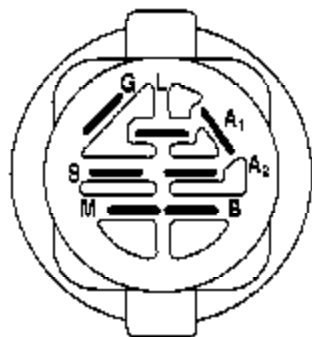

IGNITION SWITCH

POSITION	CIRCUIT	"MAKE"
OFF	M+G+A1	NONE
RUN/LIGHT	B+A1	A2+L
RUN	B+A1	NONE
START	B + S + A1	NONE

WIRING INSULATED CLIPS

NOTE: IF WIRING INSULATED CLIPS WERE REMOVED FOR SERVICING OF UNIT, THEY SHOULD BE REPLACED TO PROPERLY SECURE YOUR WIRING.

02363

NON-REMOVABLE CONNECTIONS

REMOVABLE CONNECTIONS