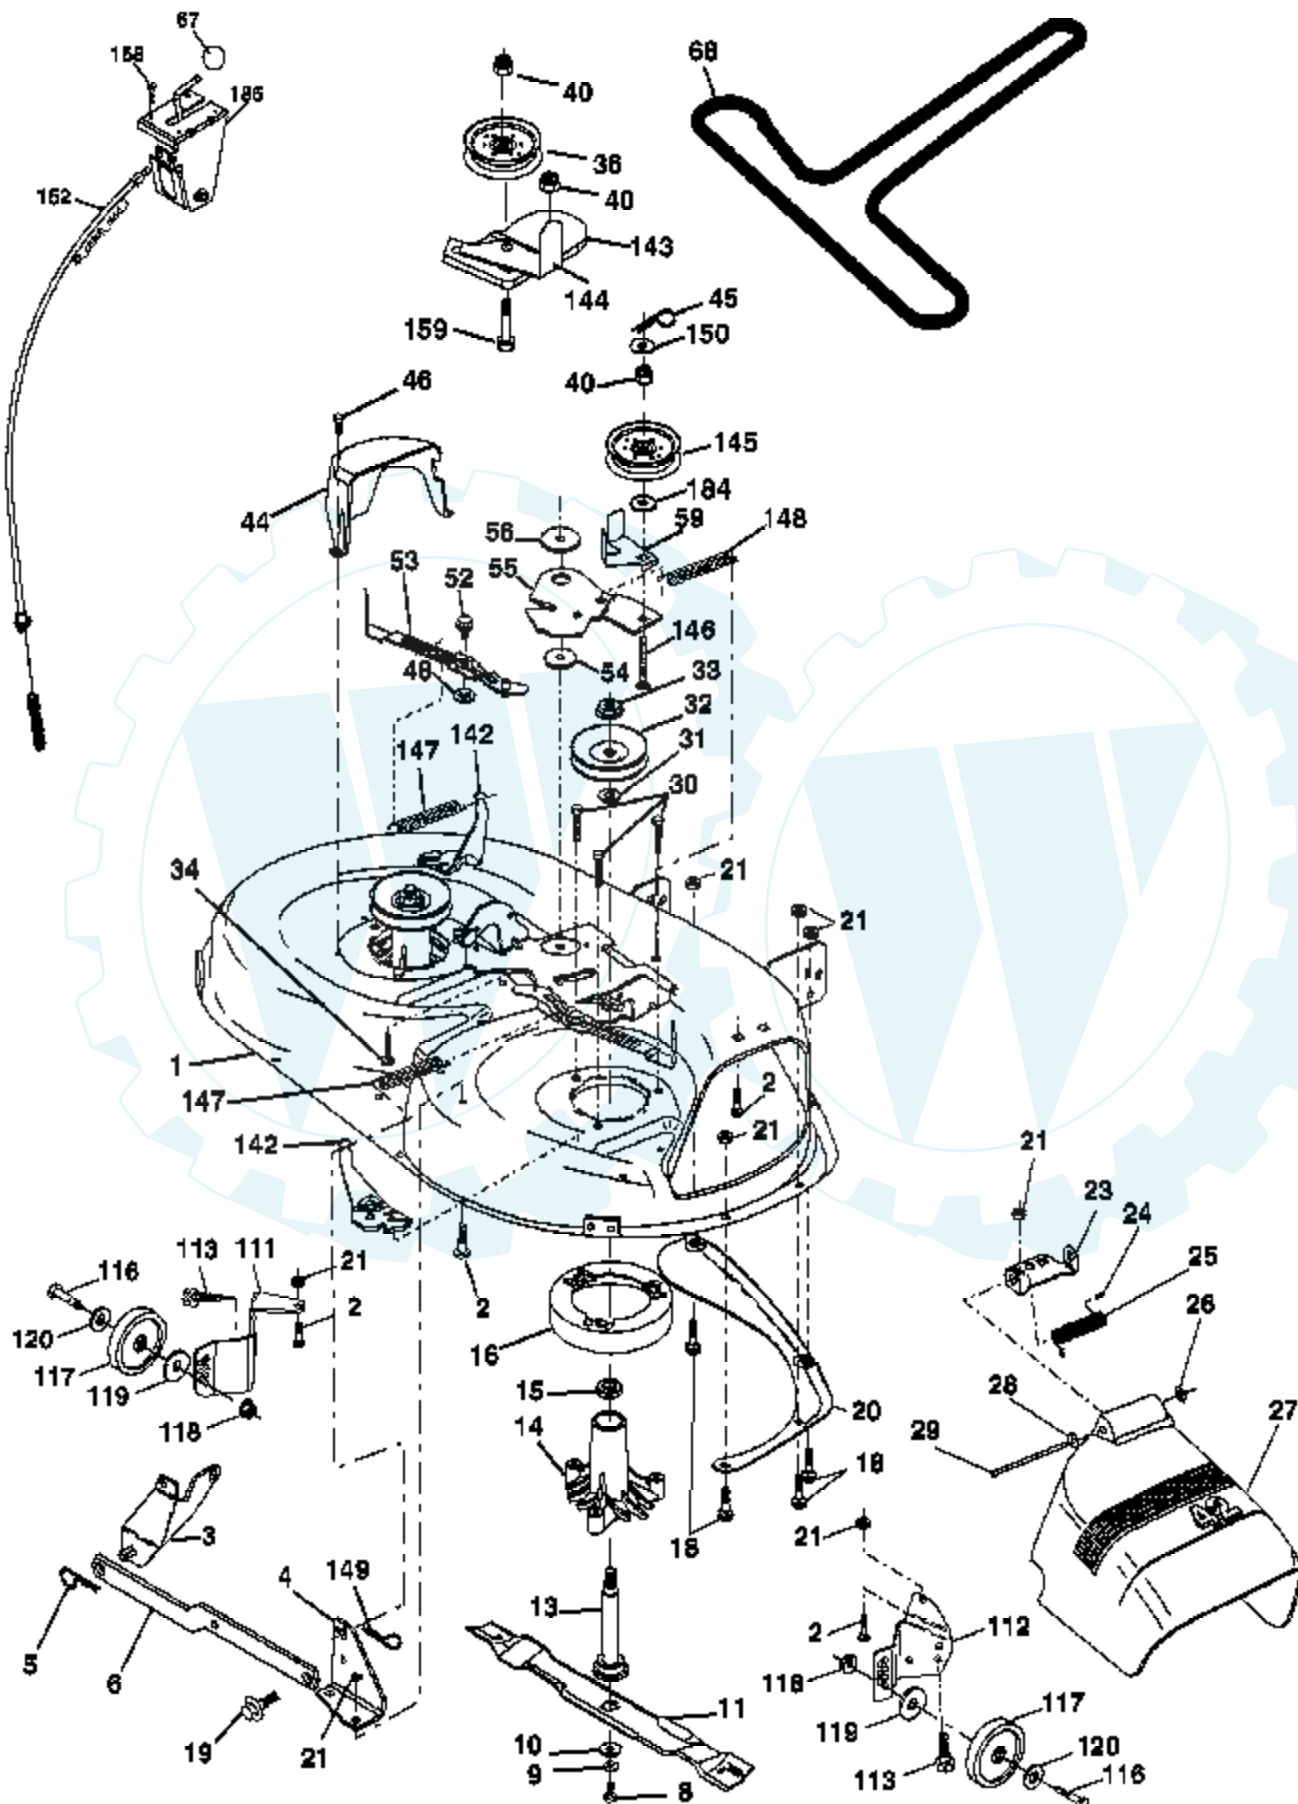

Ref #	Part Number	Qty	Description
1	165892		Mower Deck Assembly, 42"
2	72140506		Bolt
3	138017		Bracket Asm Fr. Sway Bar 3/42
4	165460		Bracket Asm Deck 42" Sway Bar
5	4939M		Retainer Spring
6	178024		Bar Sway Deck
8	850857		Bolt 3/8-24 x 25 Gr. 8 patched
9	10030600		Washer, Lock
10	140296		Washer, Hardened (The following blades are available)
11	134149		Blade, 42" Mulching Std (For mulching mowers only)
	139775		Blade, 42" Mulching Premium (For better wear when mulching)
	138971		Blade, 42" Hi-Lift (For bagging or discharging)
13	137645		Shaft Assembly, Mandrel, Vented
14	128774		Housing, Mandrel, Vented
15	110485X		Bearing, Ball, Mandrel
16	174493		Stripper, Mandrel Deck
18	72140505		Bolt, Carriage 5/16-18 x 5/8
19	132827		Bolt, Shoulder
20	159770		Baffle, Vortex
21	73680500		Nut
23	177563		Bracket, Deflector Mower 42"
24	105304X		Cap, Sleeve 80 x 112 Blk Mower
25	123713X		Spring, Torsion, Deflector 2 52
26	110452X		Nut, Push Phos & Oil
27	130968X428		Shield, Deflector 42" Blk
28	19111016		Washer 11/32 x 5/8 x 16 Ga.
29	131491		Rod, Hinge 42" 6 75 W/G
30	173984		Screw Thdrol Washer Head
31	187690		Washer, Spacer Mower Vented
32	153535		Pulley, Mandrel
33	178342		Nut, Toplock 9/16 Flange
34	72110612		Bolt
36	131494		Pulley, Idler, Flat
37	19131316		Washer 13/32 x 13/16 x 16 Ga.
40	73900600		Nut
44	140088		Guard, Mandrel, LH
45	4497H		Retainer
46	137729		Screw, Thdrol 1/4-20 x 5/8 T
48	133944		Washer, Hardened
52	139888		Bolt, Shoulder 5/16-18 unc
53	184907		Arm Assembly, Pad, Brake
54	178515		Washer, Hardened
55	155046		Arm, Idler
56	165723		Spacer, Retainer
59	141043		Guard TUV Idler
67	106932X		Knob
68	144959		V-Belt, 42" Mower
111	179292		Bracket Wheel Guage LH
112	179293		Bracket Wheel Gauge RH
113	72140506		Bolt Rdhd Sqnk 5/16-18 unc x 3/4
116	4898H		Bolt Shoulder
117	105455X		Wheel Guage
118	73930600		Nut Centerlock 3/8-16 unc
119	19171512		Washer 17/32 x 15/16 x 12 Ga.
120	19121414		Washer 3/8 x 7/8 x 14 Ga.
142	165890		Arm Spring Brake Mower