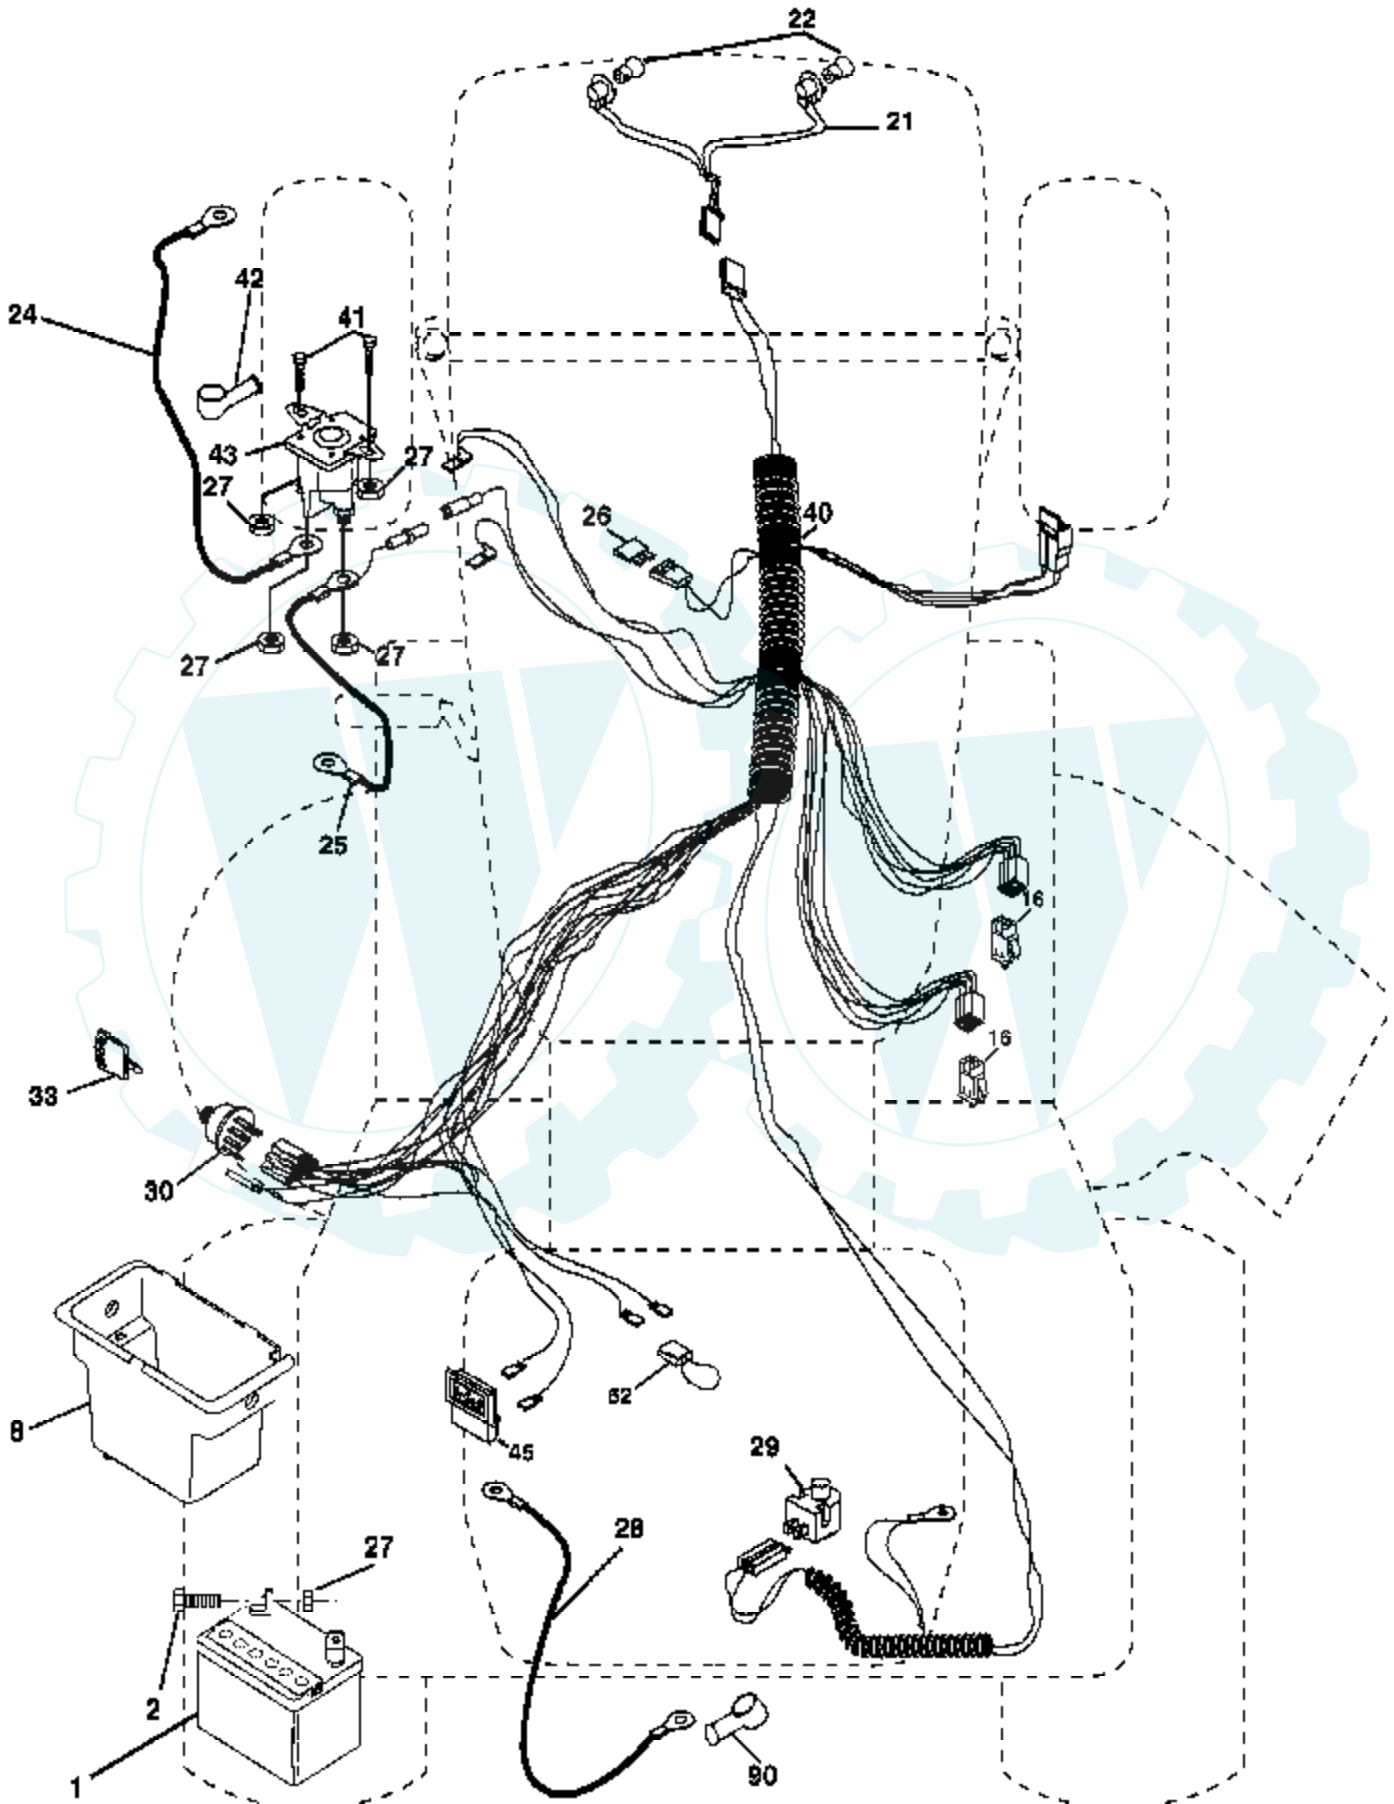

Ref #	Part Number	Qty	Description
1	163465		Battery 12 Volt 25 Amp
2	74760412		Bolt Hex Hd 1/4-20 unc x 3/4
8	176689		Box Battery
16	176138		Switch Interlock Push -In
21	183759		Harness Asm Light W/4152J
22	4152J		Bulb Light #1156
24	4799J		Cable Battery 6 Ga. 11"red
25	146147		Cable Battery 6 Ga. w/16 wire,red
26	175158		Fuse 20 AMP
27	73510400		Nut Keps Hex 1/4-20 unc
28	4207J		Cable Ground 6 Ga. 12" black
29	121305X		Switch Plunger Nc Gray
30	175566		Switch Ign
33	140401		Key Ign
40	179720		Harness Ign
41	71110408		Bolt Blk Fin Hex 1/4-20 x 1/2
42	131563		Cover Terminal Red
43	178861		Solenoid
45	121433X		Ammeter
52	141940		Protection Wire Loop
90	180449		Cover Terminal