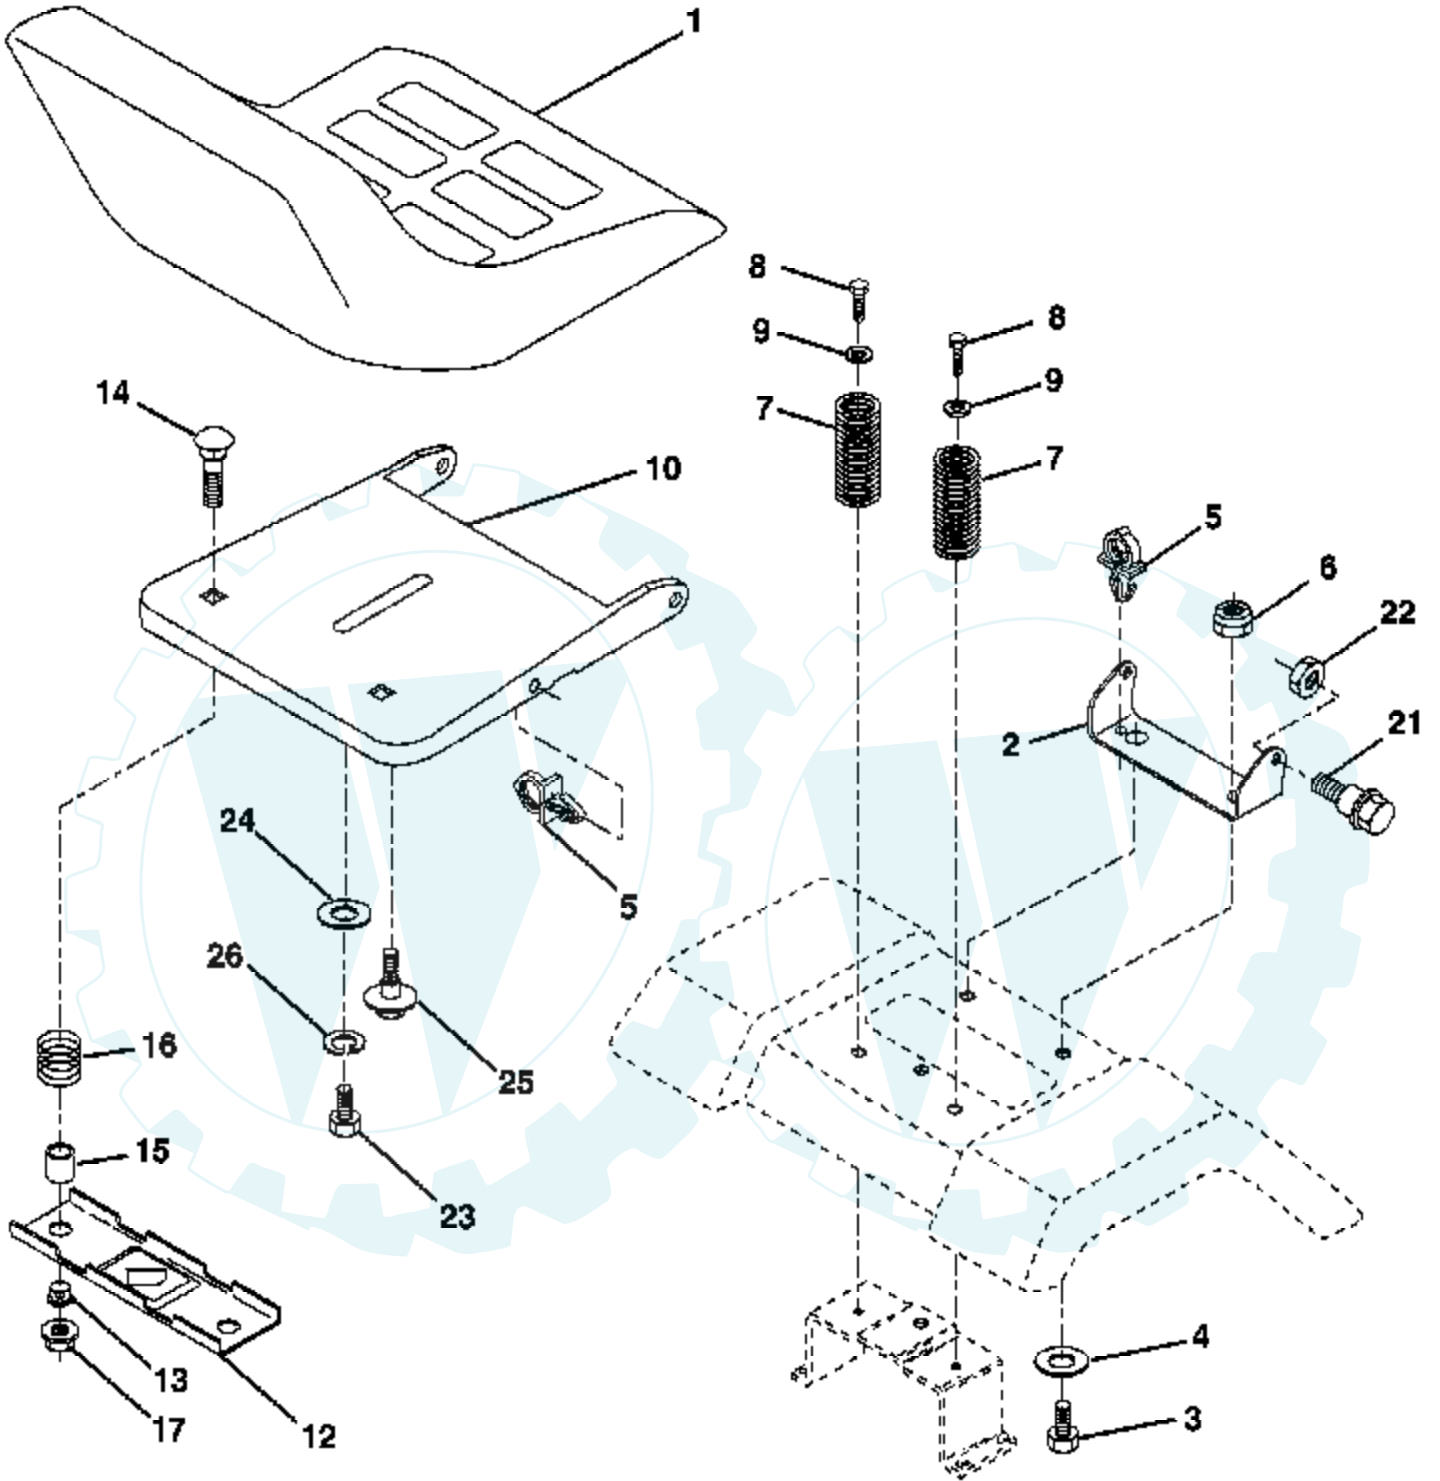

IGNITION SWITCH

POSITION	CIRCUIT	"MAKE"
OFF	M+G+A1	NONE
RUN/LIGHT	B+A1	A2+L
RUN	B+A1	NONE
START	B + S + A1	NONE

WIRING INSULATED CLIPS

NOTE: IF WIRING INSULATED CLIPS WERE REMOVED FOR SERVICING OF UNIT, THEY SHOULD BE REPLACED TO PROPERLY SECURE YOUR WIRING.

02363

NON-REMOVABLE CONNECTIONS

REMOVABLE CONNECTIONS

Ref #	Part Number	Qty	Description
1	175389		Seat
2	140551		Bracket Pnt Pivot Seat (blk)
3	188978		Bolt
4	189116		Washer 13/32 x 1 x 10 Ga.
5	184774		Clip Push-In Hinged
6	73800600		Nut
7	124181X		Spring Seat Cprsn 2 250 Blk Zi
8	17000616		Screw 3/8-16 x 1.5
9	19131614		Washer 13/32 x 1 x 14 Ga.
10	182493		Pan Pnt Seat (blk)
12	121246X		Bracket Pnt Mounting Switch
13	121248X		Bushing Snap Blk Nyl 50 Id
14	72050412		Bolt Rdhd Sht Nk 1/4-20 x 1-1/2
15	134300		Spacer Split 28 x 96 Yel Zinc
16	121250X		Spring Cprsn 1 27 Blk Pnt
17	123976X		Nut Lock 1/4 Lge Fig Gr. 5 Zinc
21	171852		Bolt Shoulder 5/16-18 unc Blkz-2A
22	73800500		Nut
23	71110814		Bolt Hex Black
24	19171912		Washer 17/32 x 1-3/16 x 12 Ga.
25	127018X		Bolt Shoulder 5/16-18 x 62
26	10040800		Lockwasher