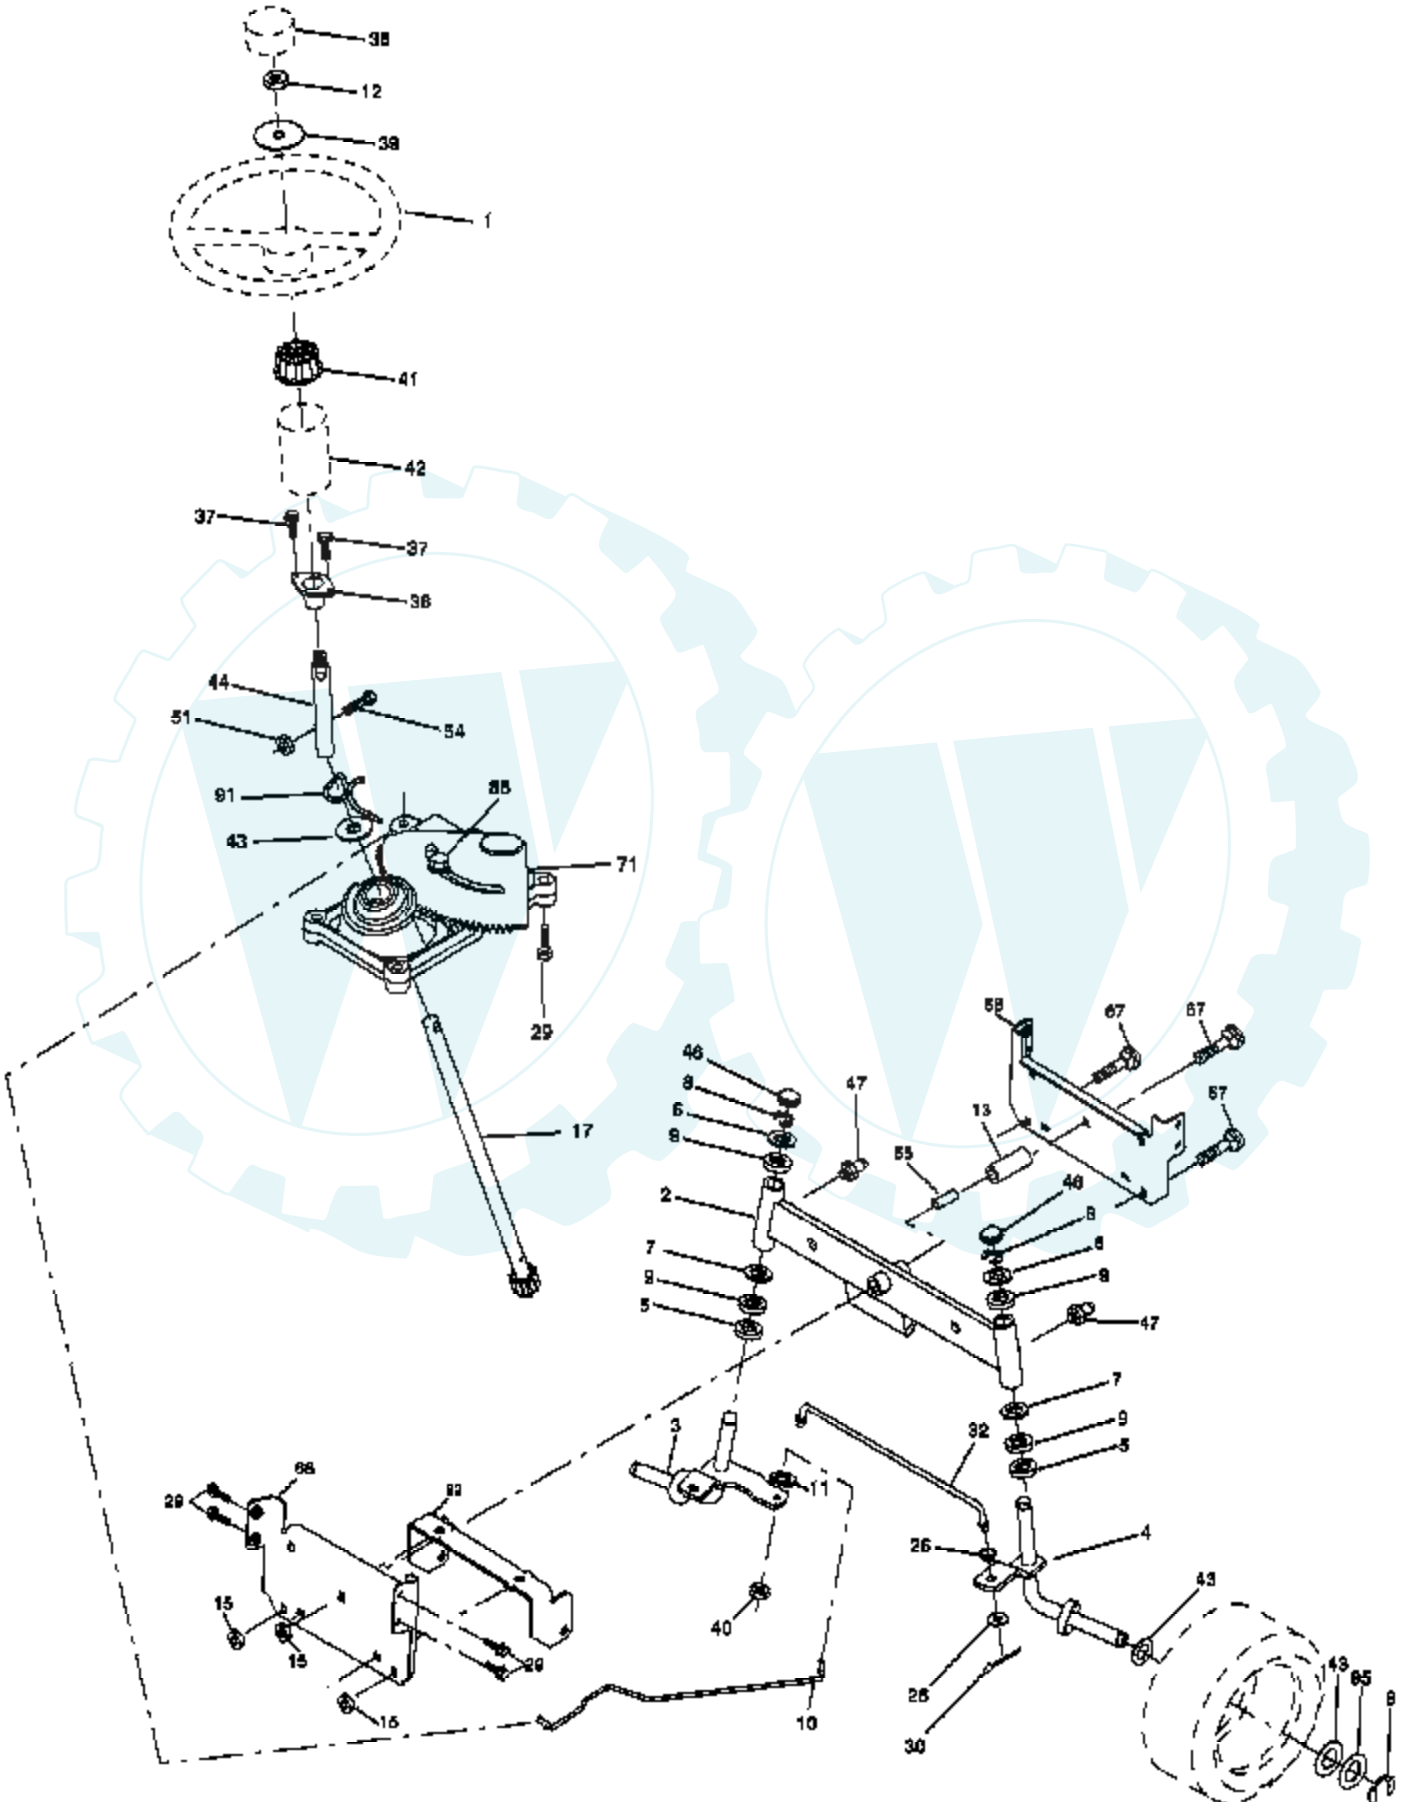

02363

NON-REMOVABLE CONNECTIONS

REMOVABLE CONNECTIONS

Ref #	Part Number	Qty	Description
1	175389		Seat
2	140551		Bracket Pnt Pivot Seat (blk)
3	188978		Bolt
4	189116		Washer 13/32 x 1 x 10 Ga.
5	184774		Clip Push-In Hinged
6	73800600		Nut
7	124181X		Spring Seat Cprsn 2 250 Blk Zi
8	17000616		Screw 3/8-16 x 1.5
9	19131614		Washer 13/32 x 1 x 14 Ga.
10	182493		Pan Pnt Seat (blk)
12	121246X		Bracket Pnt Mounting Switch
13	121248X		Bushing Snap Blk Nyl 50 Id
14	72050412		Bolt Rdhd Sht Nk 1/4-20 x 1-1/2
15	134300		Spacer Split 28 x 96 Yel Zinc
16	121250X		Spring Cprsn 1 27 Blk Pnt
17	123976X		Nut Lock 1/4 Lge Fig Gr. 5 Zinc
21	171852		Bolt Shoulder 5/16-18 unc Blkz-2A
22	73800500		Nut
23	71110814		Bolt Hex Black
24	19171912		Washer 17/32 x 1-3/16 x 12 Ga.
25	127018X		Bolt Shoulder 5/16-18 x 62
26	10040800		Lockwasher

Ref #	Part Number	Qty	Description
1	59192		Cap Valve Tire
2	65139		Stem Valve
3	106222X		Tire F Ts 15 x 6 0 - 6 Service
4	59904		Tube Front (Service Item Only)
5	106732X624		Rim Asm 6" front Service
6	278H		Fitting Grease (Front Wheel Only)
7	9040H		Bearing Flange (Front Wheel Only)
8	106108X624		Rim Asm 8" rear Service
9	106268X		Tire R Ts 18 x 9.5-8 Service
10	7152J		Tube Rear (Service Item Only)
11	104757X428		Cap Axle 1 50 x 1 00
	144334		Sealant, Tire (10 oz. Tube)