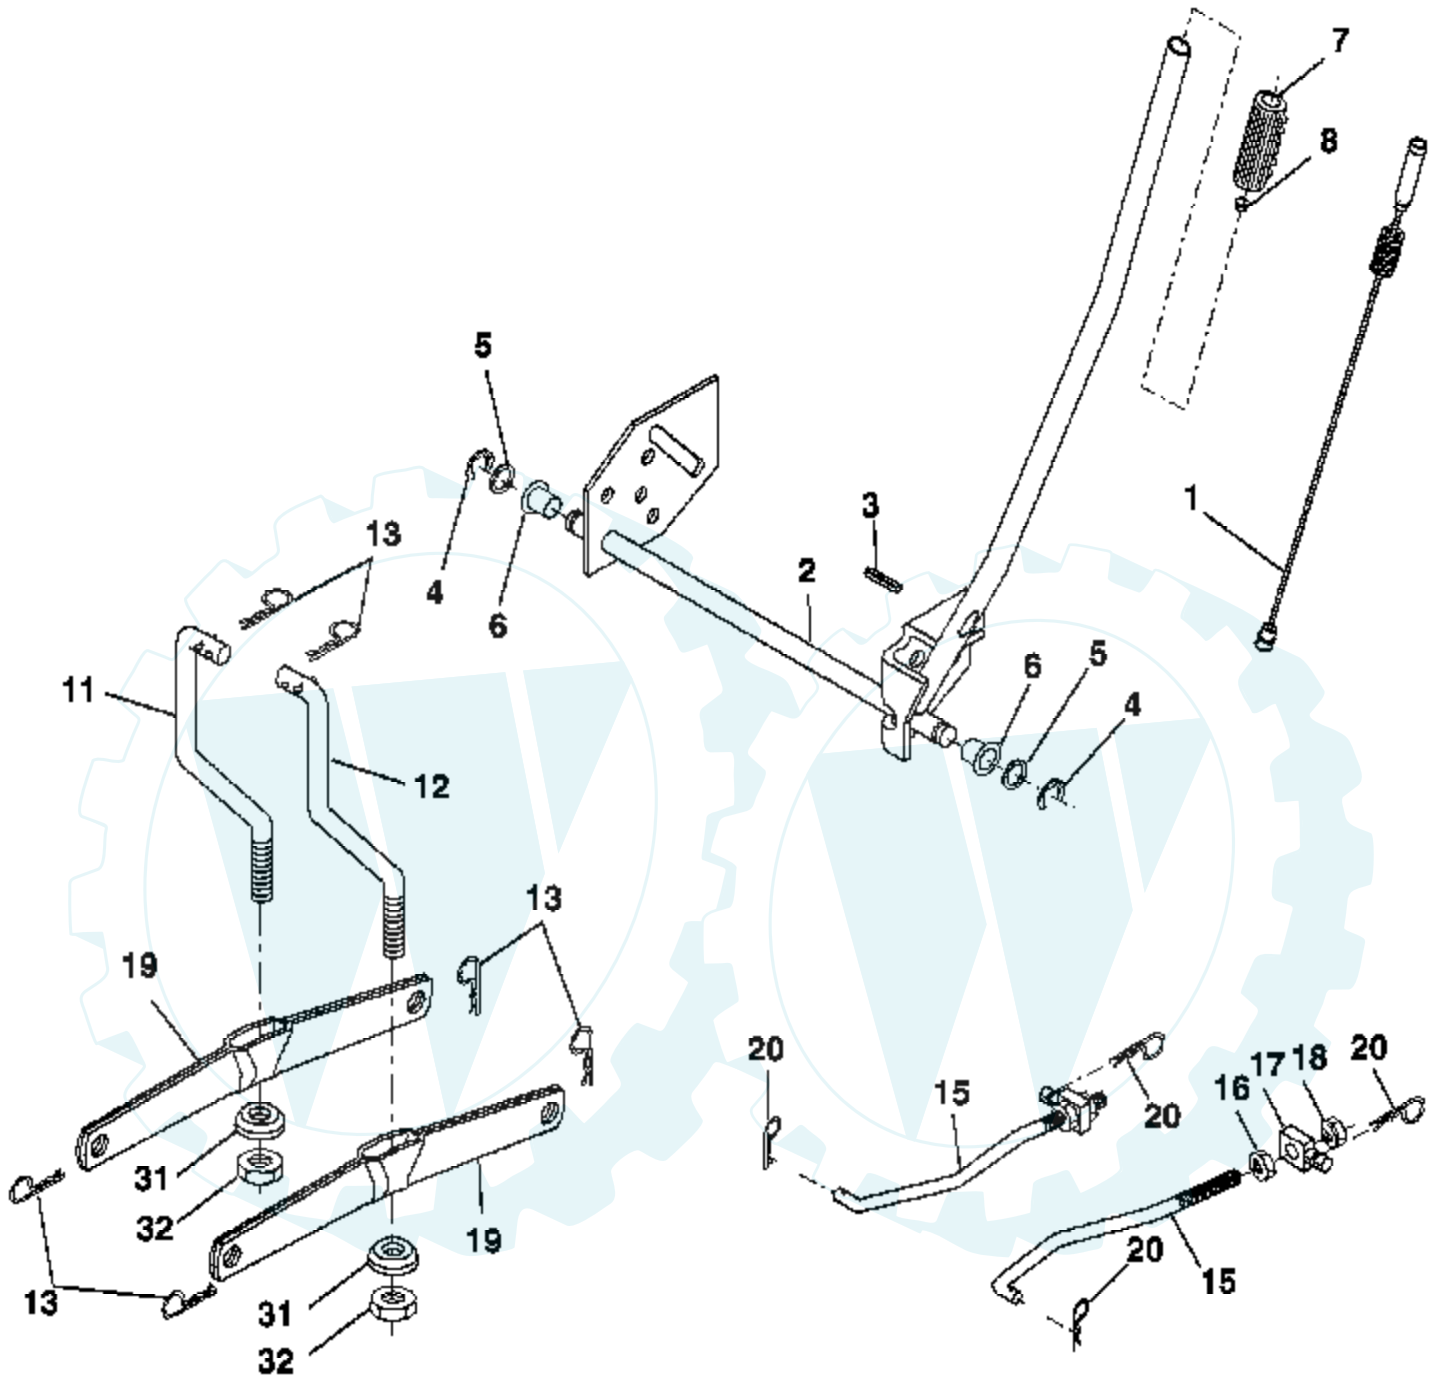

Ref #	Part Number	Qty	Description
1	159461		Wire Asm Inner/Sprg w/Plunger
2	159476		Shaft Asm Lift
3	188822		Pin Groove
4	12000002		E Ring #5133-62
5	19211621		Washer 21/32 x 1 x 21 Ga.
6	120183X		Bearing Nylon
7	109413X		Grip Handle
8	124526X		Button Plunger
11	139865		Link Lift Lh
12	139866		Link Lift Rh
13	4939M		Retainer Spring
15	173288		Link Front
16	73350800		Nut Jam Hex 1/2-13 unc
17	175689		Trunnion Blk Zinc
18	73800800		Nut Lock w/Wsh 1/2-13 unc
19	139868		Arm Suspension Rear
20	163552		Retainer Spring
31	169865		Bearing Pvt Lift
32	73540600		Nut Crownlock 3/8-24