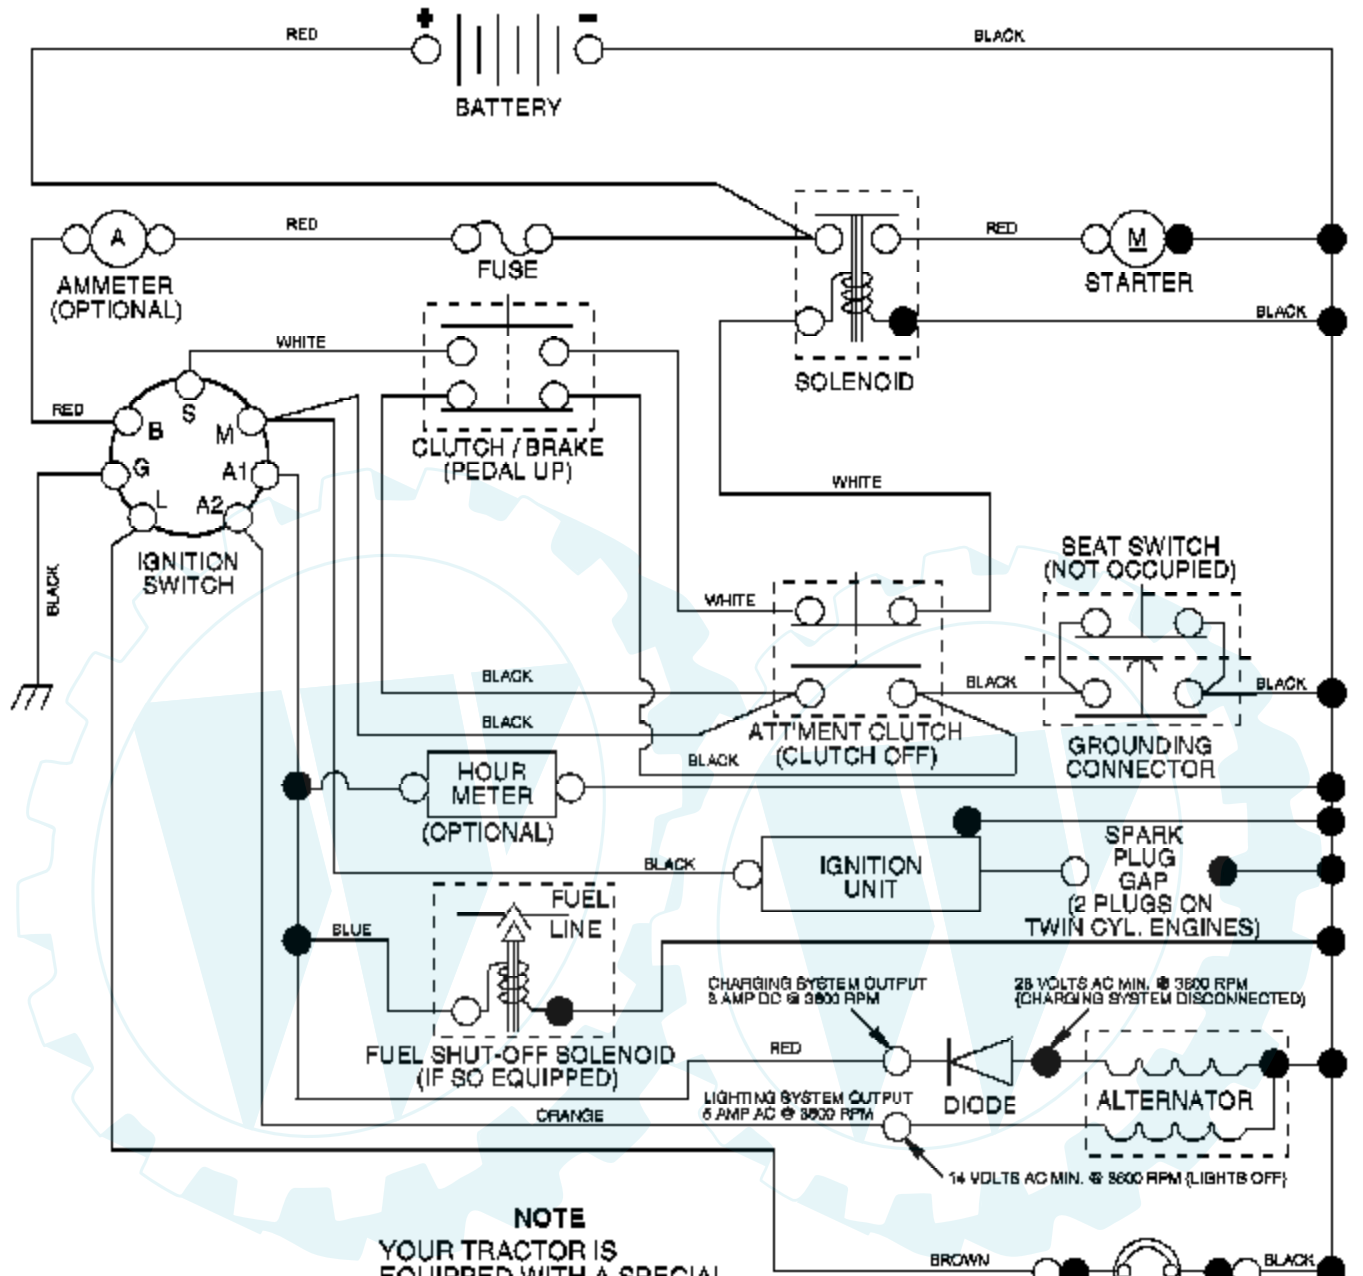

NOTE
YOUR TRACTOR IS EQUIPPED WITH A SPECIAL ALTERNATOR SYSTEM. THE LIGHTS ARE NOT CONNECTED TO THE BATTERY, BUT HAVE THEIR OWN ELECTRICAL SOURCE. BECAUSE OF THIS, THE BRIGHTNESS OF THE LIGHTS WILL CHANGE WITH ENGINE SPEED. AT IDLE THE LIGHTS WILL DIM. AS THE ENGINE IS SPEEDED UP, THE LIGHTS WILL BECOME THEIR BRIGHTEST.