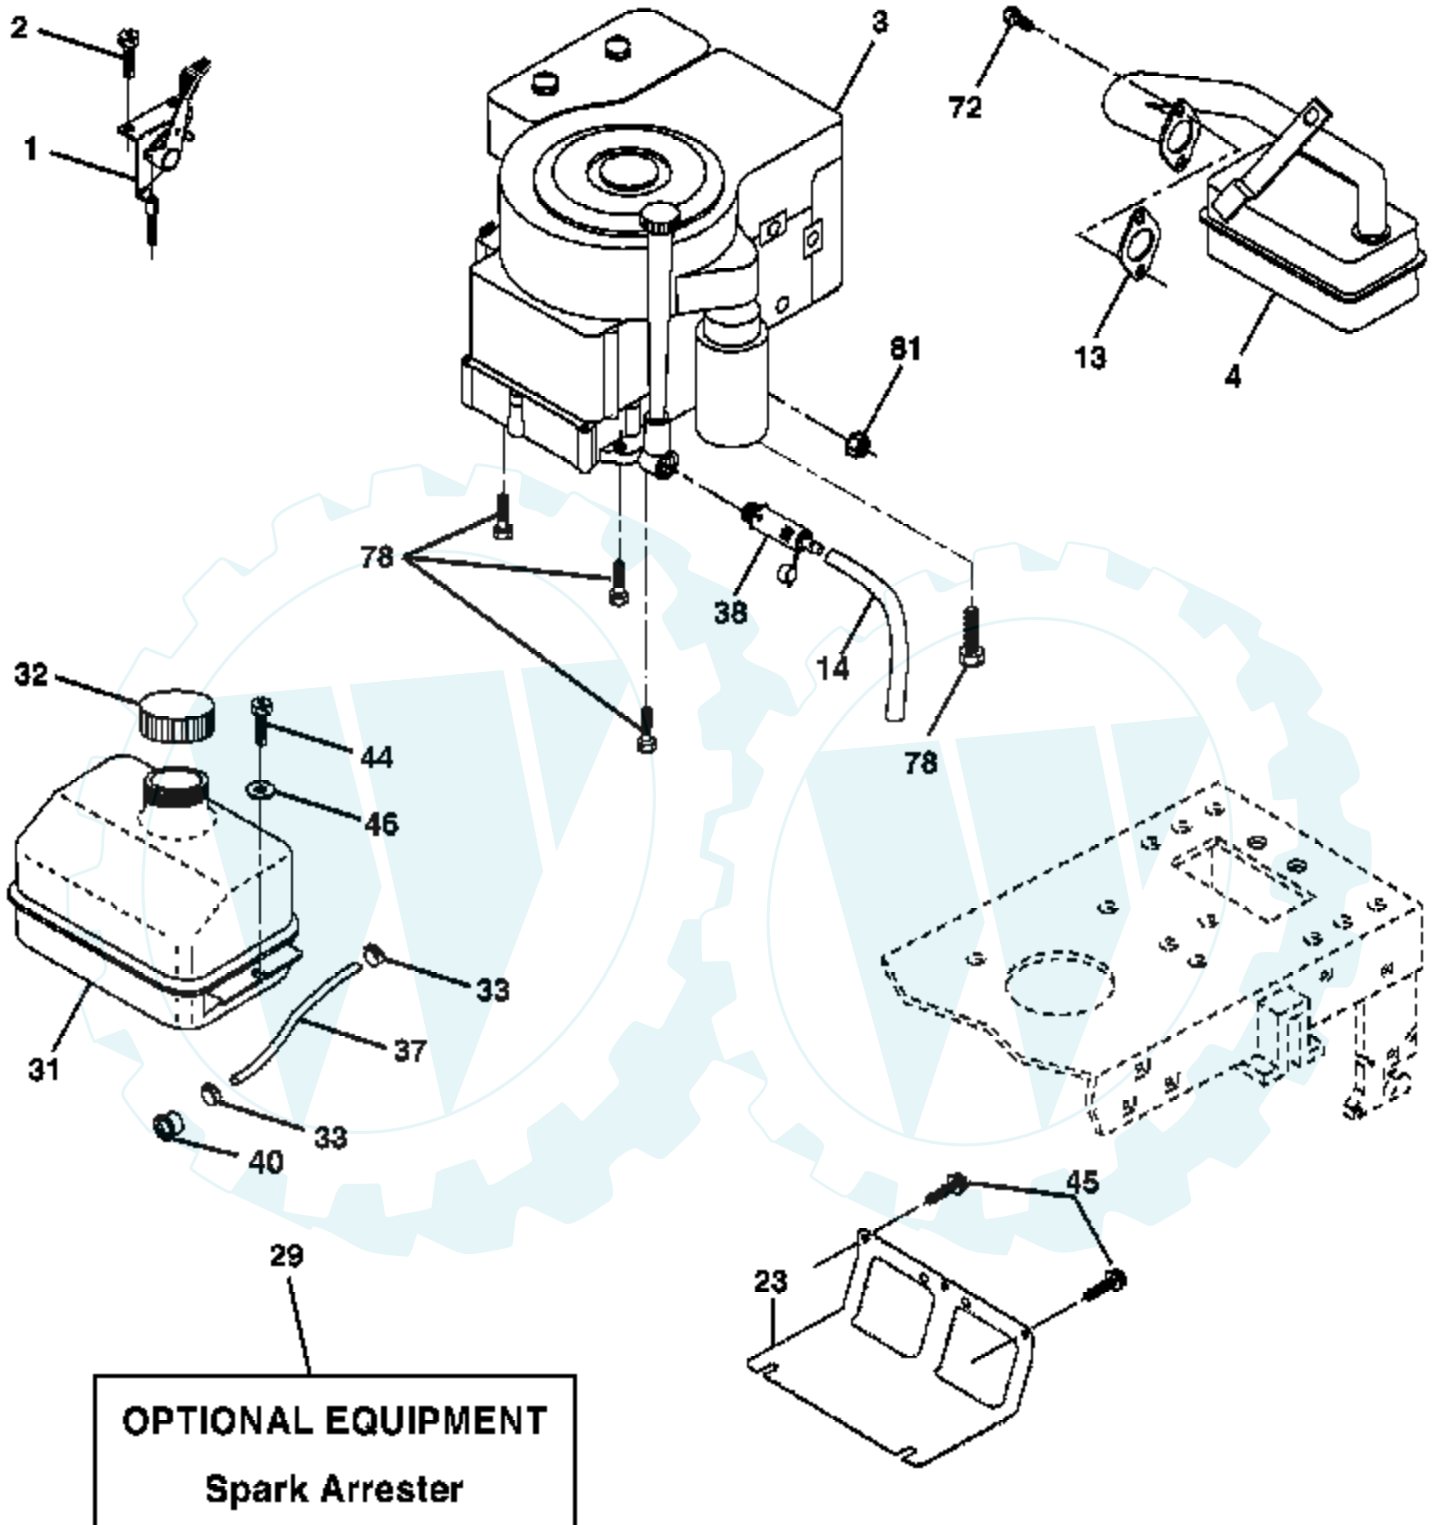

Ref #	Part Number	Qty	Description
1	170551		Control Throttle /Choke Flag
2	17720408		Screw Hex Thd Cut 1/4-20 x 1/2
3			Engine Briggs Model 31C707 (Order Parts From Engine Manufacturer)
4	137352		Muffler Exhaust B&S Lt
13	165291		Gasket 1 313 Id Tin Plated
14	148456		Tube Drain Oil Easy
23	169837		Shield Browning/Debris Guard
29	137180		Arrestor Spark
31	184900		Tank Fuel 1 25 Fr
32	140527		Cap Asm Fuel W/sym Vented
33	123487X		Clamp Hose Blk
37	137040		Line Fuel 20"
38	181654		Plug Drain Oil Easy
40	124028X		Bushing Snap Nyl Blk Fuel Line
44	17670412		Screw Hexwsh Thdrol 1/4-20 x 3/4
45	17000612		Screw Hex Wsh Thdrol 3/8-16
46	19091416		Washer 9/32 x 7/8 x 16 Ga.
72	183906		Screw Socket Head 5/16-18 x 1
78	17060620		Screw Thdrol 3/8-16 x 1-1/4
81	73510400		Nut Keps Hex 1/4-20 unc