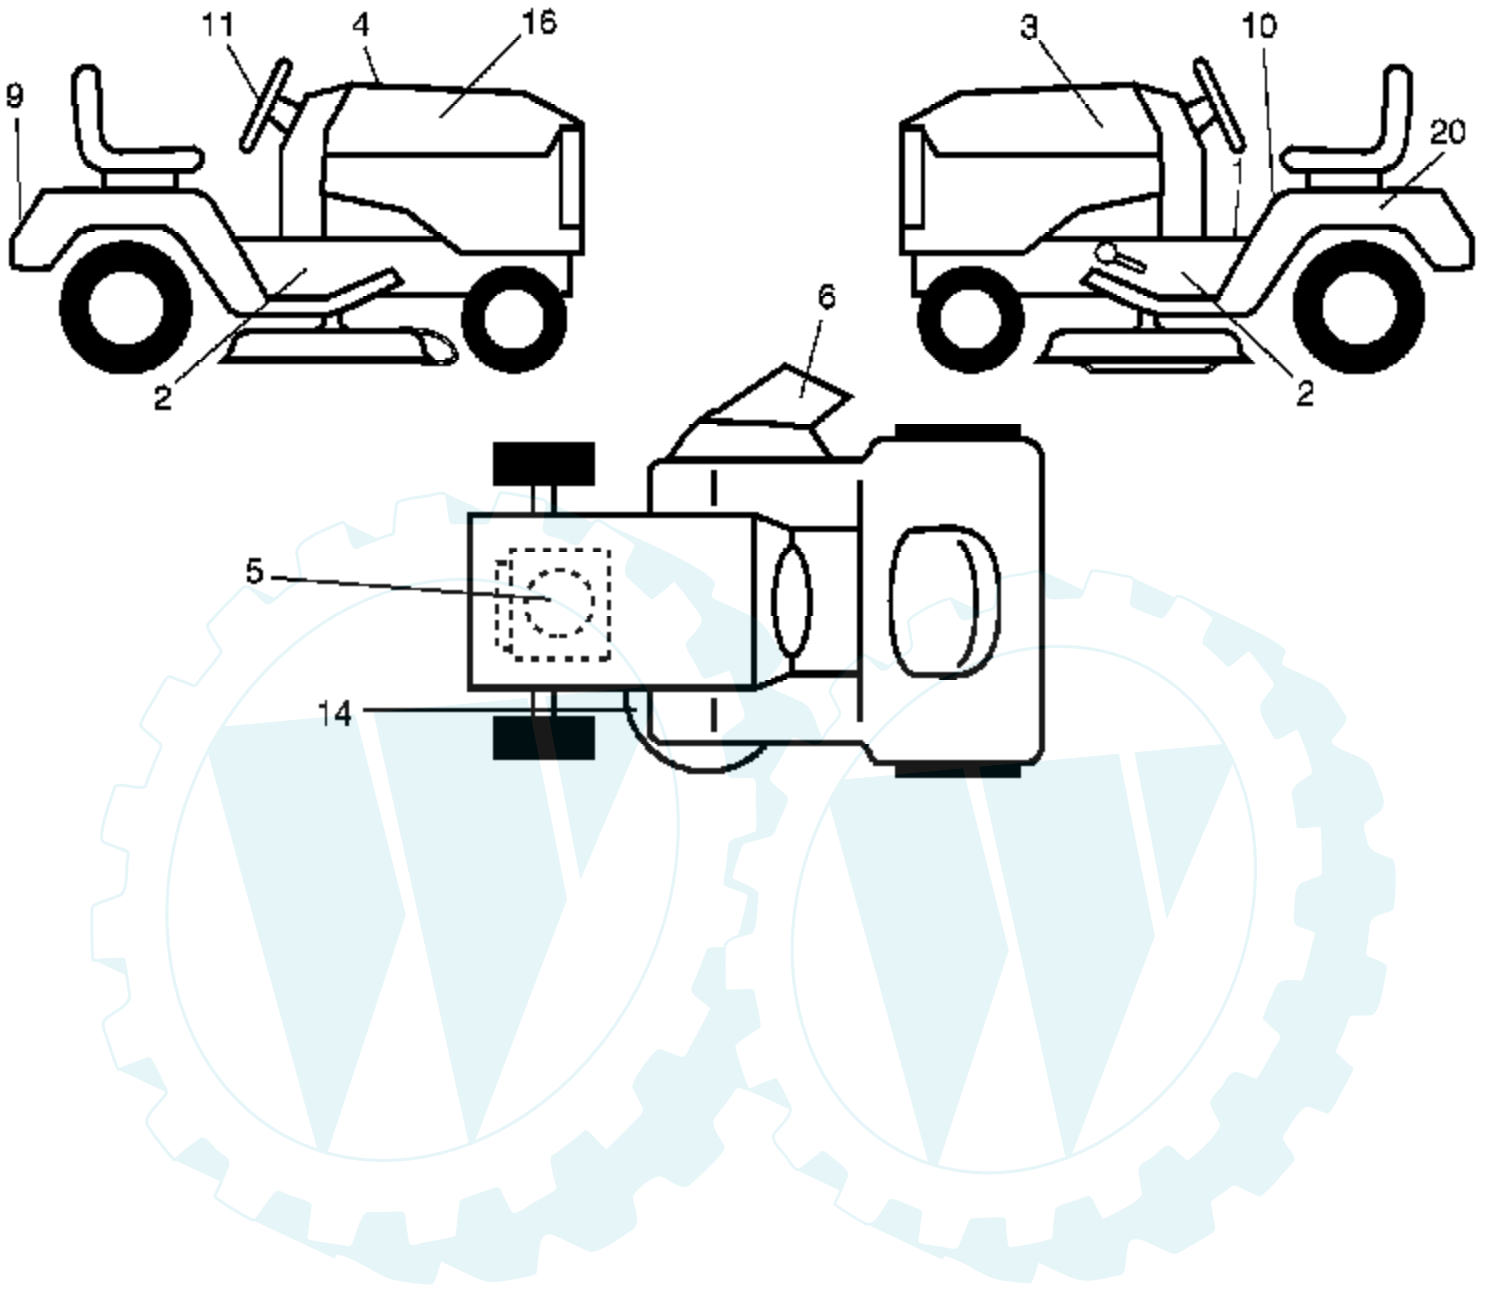

Ref #	Part Number	Qty	Description
1	156368		Decal Oper
2	190535		Decal Chassis
3	190428		Decal Hood LH
4	189116		Decal Replace
5	184774		Decal HP Engine
6	179128		Decal Deck "B" 42"
9	190429		Decal Fender Logo
10	157141		Decal Fender Danger E/F
11	190431		Decal Ins Strg Whl
14	160396		Decal V-Belt Schematic
16	190427		Decal Hood Rh
20	145005		Decal Bat Dan/Psn
	138311		Decal Handle Lft Height Adjust
	191780		Manual Owner's (English)
	191781		Manual Owner's (Spanish)