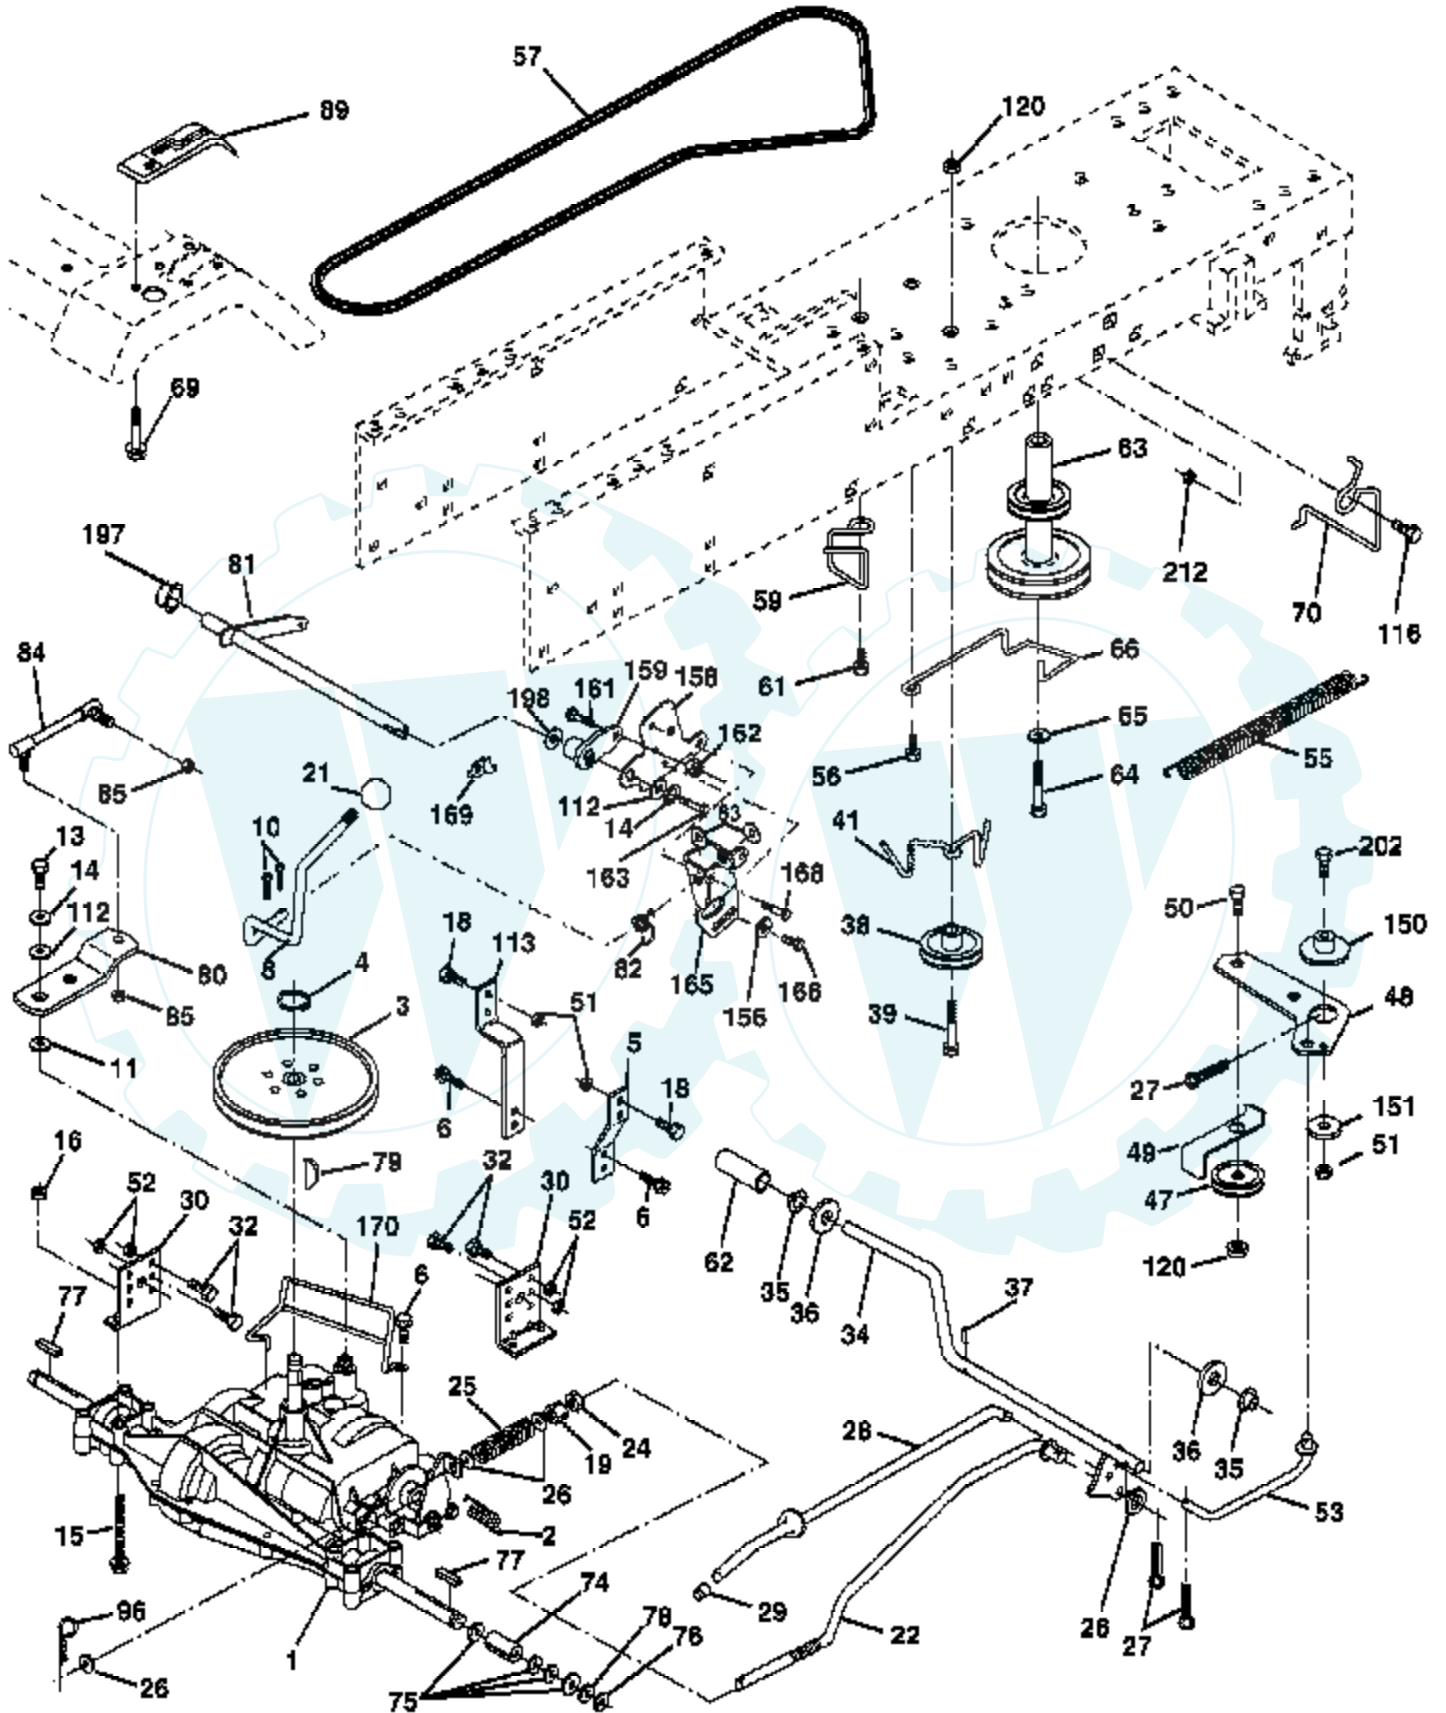

Ref #	Part Number	Qty	Description
1			Transaxle Peerless (206-545C) (Order parts from transaxle manufacturer)
2	146682		Spring Return Brake T/a Zinc
3	123666X		Pulley Transaxle 18" tires
4	12000028		Ring Retainer # 5100-62
5	121520X		Strap Torque 30 Degrees
6	17000512		Screw 5/16-18 x 3/4
8	165619		Rod Shift Fender Adjust Lt
10	76020416		Pin Cotter 1/8 x 1 Cad
11	105701X		Washer Plate Shf 388 Sq Hole
13	74550412		Bolt 1/4-28 Unf Gr. 8 W/Patch
14	10040400		Washer Lock Hvy Helical
15	74490544		Bolt Hex FLGHD 5/16-18 Gr. 5
16	73800500		Nut Lock Hex w/ins 5/16-18
18	74780616		Bolt, Fin Hex 3/8-16 unc x 1 Gr. 5
19	73800600		Nut Lock 3/8-16 Unc
21	106933X		Knob
22	130804		Rod Brake Blk Zinc 26 840
24	73350600		Nut Hex Jam 3/8-16 unc
25	106888X		Spring Rod Brake 2 00 Zinc
26	19131316		Washer 13/32 x 13/16 x 16 Ga.
27	76020412		Pin Cotter 1/8 x 3/4 Cad
28	175765		Rod Brake Parking LT/YT
29	71673		Cap Brake Parking
30	174973		Bracket Mtg Transaxle
32	74760512		Bolt Hex Hd 5/16-18 unc x 3/4
34	175578		Shaft Asm Pedal Foot
35	120183X		Bearing Nylon Blk 629 Id
36	19211616		Washer 21/32 x 1 x 16 Ga.
37	1572H		Pin Roll 3/16 x 1"
38	179114		Pulley Composite Flat
39	72110622		Bolt RDHD 3/8-16 unc x 2-3/4 Gr. 5
41	175556		Keeper Belt Flat Idler
47	127783		Pulley Idler V Groove Plastic
48	154407		Bellcrank Asm
49	123205X		Retainer Belt Style Spring
50	72110612		Bolt Carr. Sh. 3/8-16 x 1-1/2 Gr. 5
51	73680600		Nut Crownlock 3/8-16 unc
52	73680500		Nut Crownlock 5/16-18 unc
53	105710X		Link Clutch
55	105709X		Spring Return Clutch 6 75
56	17060620		Screw 3/8-16 x 1-1/4
57	130801		V-Belt Ground Drive 95 25
59	169691		Keeper Belt Span Ctr
61	17120614		Screw 3/8-16 x .875
62	8883R		Cover Pedal Blk Round
63	175410		Engine Pulley
64	173937		Bolt Hex
65	10040700		Washer Lock Hvy Hlcl Spr 7/16
66	154778		Keeper Belt Engine Foolproof
69	142432		Screw Hex wsh Hi Lo 1/4 x 1/2 unc
70	134683		Guide Belt Mower Drive RH
74	137057		Spacer Axle
75	121749X		Washer 25/32 x 1 1/4 x 16 Ga.
76	12000001		E-ring #5133-75
77	123583X		Key Square 2 0 x 1845/ 1865
78	121748X		Washer 25/32 x 1 1/4 x 16 Ga.