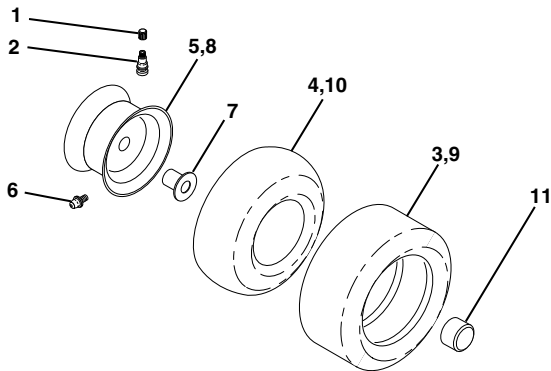

WHEELS AND TIRES

KEY NO.	PART NO.	DESCRIPTION
1	59192	Cap Valve Tire
2	65139	Stem Valve
3	106222X	Tire F Ts 15 X 6 0 - 6 Service
4	59904	Tube Front (Service Item Only)
5	106732X624	Rim Asm 6"front White Service
6	278H	Fitting Grease (Front Wheel Only)
7	9040H	Bearing Flange (Front Wheel Only)
8	106108X624	Rim Asm 8"rear White Service
9	106268X	Tire R Ts 18x9.5-8 C Service
10	7152J	Tube Rear (Service Item Only)
11	104757X428	Cap Axle Blk 1 50 X 1 00
--	144334	Sealant, Tire (10 oz. Tube)

NOTE: All component dimensions given in U. S. inches 1 inch = 25.4 mm