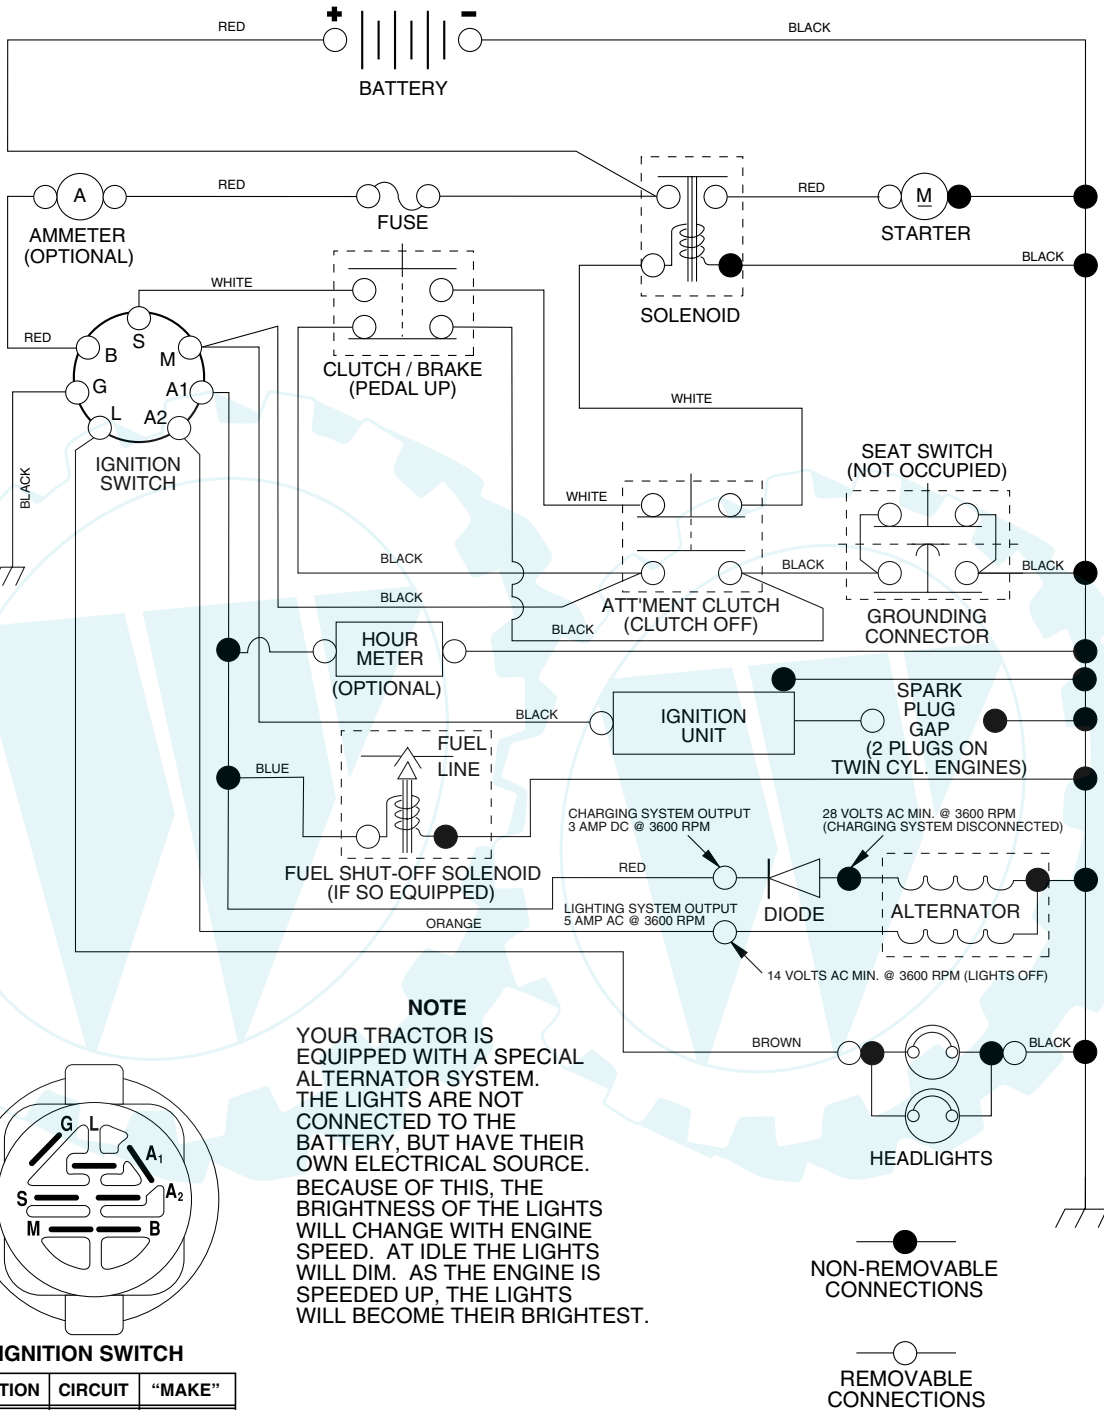

**TRACTOR -- MODEL NUMBER SO1742STA, PRODUCT NO. 954 57 03-52  
SCHEMATIC**

# REPAIR PARTS

TRACTOR -- MODEL NUMBER SO1742STA, PRODUCT NO. 954 57 03-52  
ELECTRICAL

**TRACTOR -- MODEL NUMBER SO1742STA, PRODUCT NO. 954 57 03-52  
ELECTRICAL**

<b>KEY NO.</b>	<b>PART NO.</b>	<b>DESCRIPTION</b>
1	163465	Battery
2	74760412	Bolt Hex Hd 1/4-20unc X 3/4
8	176689	Box Battery Fender
16	176138	Switch Interlock
21	175685	Harness Asm Light W/4152J
22	4152J	Bulb Light #1156
24	4799J	Cable Battery 6 Ga 11"red
25	146147	Cable Battery 6 Ga w/16 wire,red
26	175158	Fuse 20 AMP
27	73510400	Nut Keps Hex 1/4-20 unc
28	4207J	Cable Ground 6 Ga 12" black
29	121305X	Switch Plunger Nc Gray
30	175566	Switch Ign
33	140401	Key Ign
40	179720	Harness Ign
41	71110408	Bolt Blk Fin Hex 1/4-20 X 1/2
42	131563	Cover Terminal Red
43	178861	Solenoid
48	140844	Adapter Ammeter Rectangular
52	141940	Protection Wire Loop
90	180449	Cover Terminal Battery