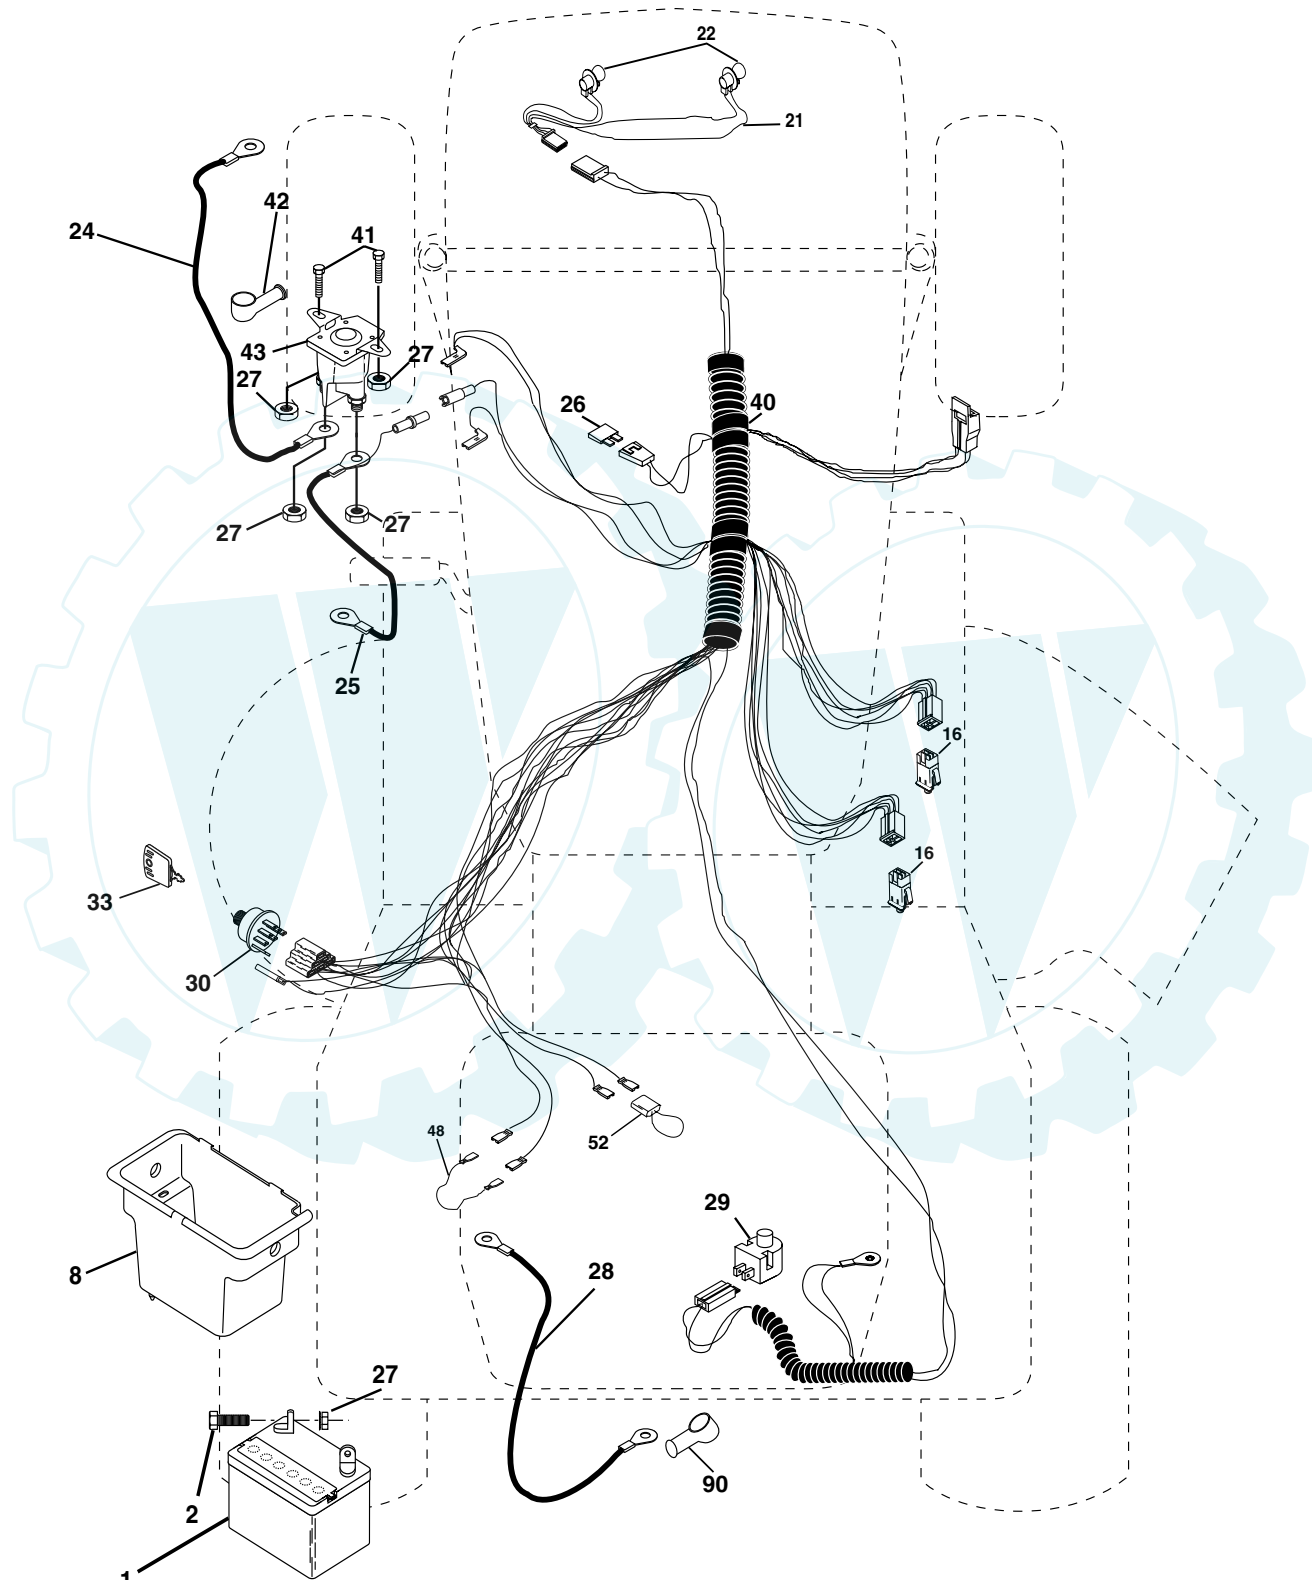

# REPAIR PARTS

TRACTOR -- MODEL NUMBER SO1742STA, PRODUCT NO. 954 57 03-52  
ELECTRICAL

**TRACTOR -- MODEL NUMBER SO1742STA, PRODUCT NO. 954 57 03-52  
ELECTRICAL**

<b>KEY NO.</b>	<b>PART NO.</b>	<b>DESCRIPTION</b>
1	163465	Battery
2	74760412	Bolt Hex Hd 1/4-20unc X 3/4
8	176689	Box Battery Fender
16	176138	Switch Interlock
21	175685	Harness Asm Light W/4152J
22	4152J	Bulb Light #1156
24	4799J	Cable Battery 6 Ga 11"red
25	146147	Cable Battery 6 Ga w/16 wire,red
26	175158	Fuse 20 AMP
27	73510400	Nut Keps Hex 1/4-20 unc
28	4207J	Cable Ground 6 Ga 12" black
29	121305X	Switch Plunger Nc Gray
30	175566	Switch Ign
33	140401	Key Ign
40	179720	Harness Ign
41	71110408	Bolt Blk Fin Hex 1/4-20 X 1/2
42	131563	Cover Terminal Red
43	178861	Solenoid
48	140844	Adapter Ammeter Rectangular
52	141940	Protection Wire Loop
90	180449	Cover Terminal Battery

**NOTE:** All component dimensions given in U. S. inches  
1 inch = 25.4 mm

**TRACTOR -- MODEL NUMBER SO1742STA, PRODUCT NO. 954 57 03-52  
ENGINE**

KEY PART NO.	PART NO.	DESCRIPTION
1	170551	Control Throt /Ch Flag
2	17720408	Screw Hex Thd Cut 1/4-20x1/2
3	-----	Engine Briggs Model 31C707 (Order Parts From Engine Manufacturer)
4	137352	Muffler Exhaust B&S Lt
13	165291	Gasket 1 313 Id Tin Plated
14	148456	Tube Drain Oil Easy
16	11050600	Washer Lock Ext Tooth 3/8
23	169837	Shield Browning/Debris Guard
29	137180	Arrestor Spark
31	184900	Tank Fuel 1 25 Fr
32	140527	Cap Asm Fuel W/sym Vented

**NOTE:** All component dimensions given in U. S. inches 1 inch = 25.4 mm

**TRACTOR -- MODEL NUMBER SO1742STA, PRODUCT NO. 954 57 03-52  
LIFT ASSEMBLY**

KEY PART NO.	PART NO.	DESCRIPTION
1	159460	Wire Asm Inner/Sprg w/Plunger
2	159471	Shaft Asm Lift
3	105767X	Pin Groove
4	12000002	E Ring #5133-62
5	19211621	Washer 21/32 x 1 x 21 Ga.
6	120183X	Bearing Nylon
7	109413X	Grip Handle
8	124526X	Button Plunger
11	139865	Link Lift Lh
12	139866	Link Lift Rh
13	4939M	Retainer Spring