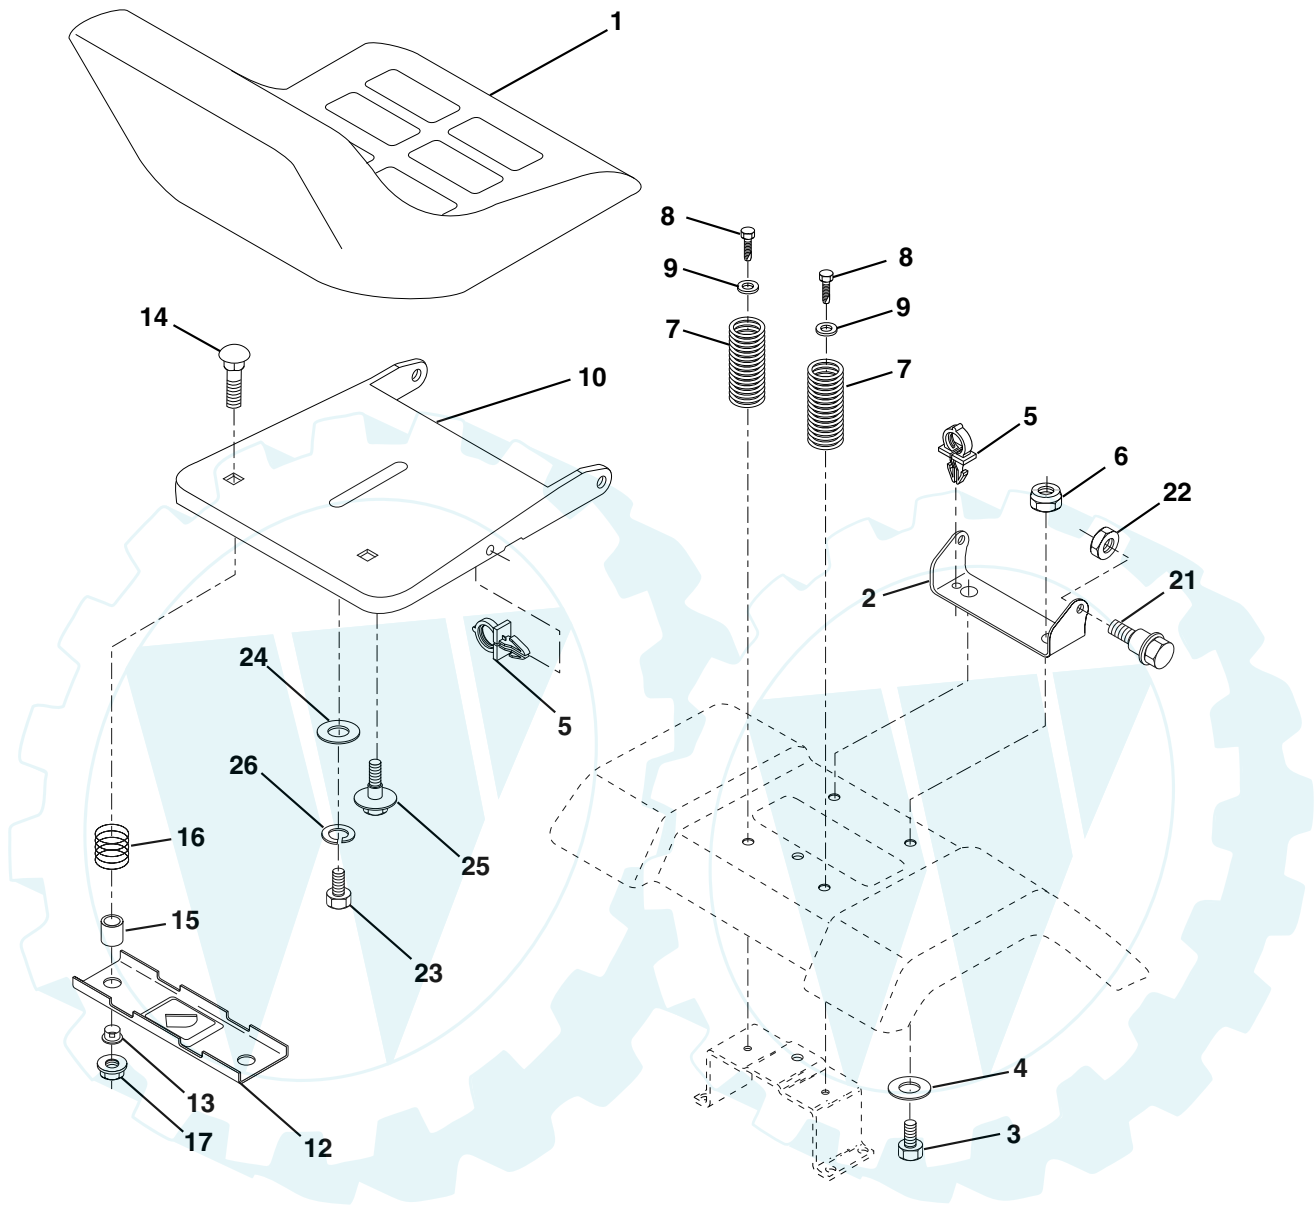

**TRACTOR -- MODEL NUMBER SO1742STA, PRODUCT NO. 954 57 03-52
SEAT ASSEMBLY**

KEY NO.	PART NO.	DESCRIPTION
1	140116	Seat
2	140551	Bracket Pnt Pivot Seat (blk)
3	71110616	Bolt
4	19131610	Washer 13/32 x 1 x 10 Ga
5	145006	Clip Push-In Hinged
6	73800600	Nut
7	124181X	Spring Seat Cprsn 2 250 Blk Zi
8	17000616	Screw 3/8-16 x 1
9	19131614	Washer 13/32 x 1 x 14 Ga
10	182493	Pan Pnt Seat (blk)
12	121246X	Bracket Pnt Mounting Switch
13	121248X	Bushing Snap Blk Nyl 50 Id

KEY NO.	PART NO.	DESCRIPTION
14	72050412	Bolt Rdhd Sht Nk 1/4-20 x 1-1/2
15	134300	Spacer Split 28 x 96 Yel Zinc
16	121250X	Spring Cprsn 1 27 Blk Pnt
17	123976X	Nut Lock 1/4 Lge Flg Gr 5 Zinc
21	171852	Bolt Shoulder 5/16-18 Unc Blkz-2A
22	73800500	Nut
23	71110814	Bolt Hex Black
24	19171912	Washer 17/32 x 1-3/16 x 12 Ga
25	127018X	Bolt Shoulder 5/16-18 x 62
26	10040800	Lockwasher

NOTE: All component dimensions given in U. S. inches 1 inch = 25.4 mm