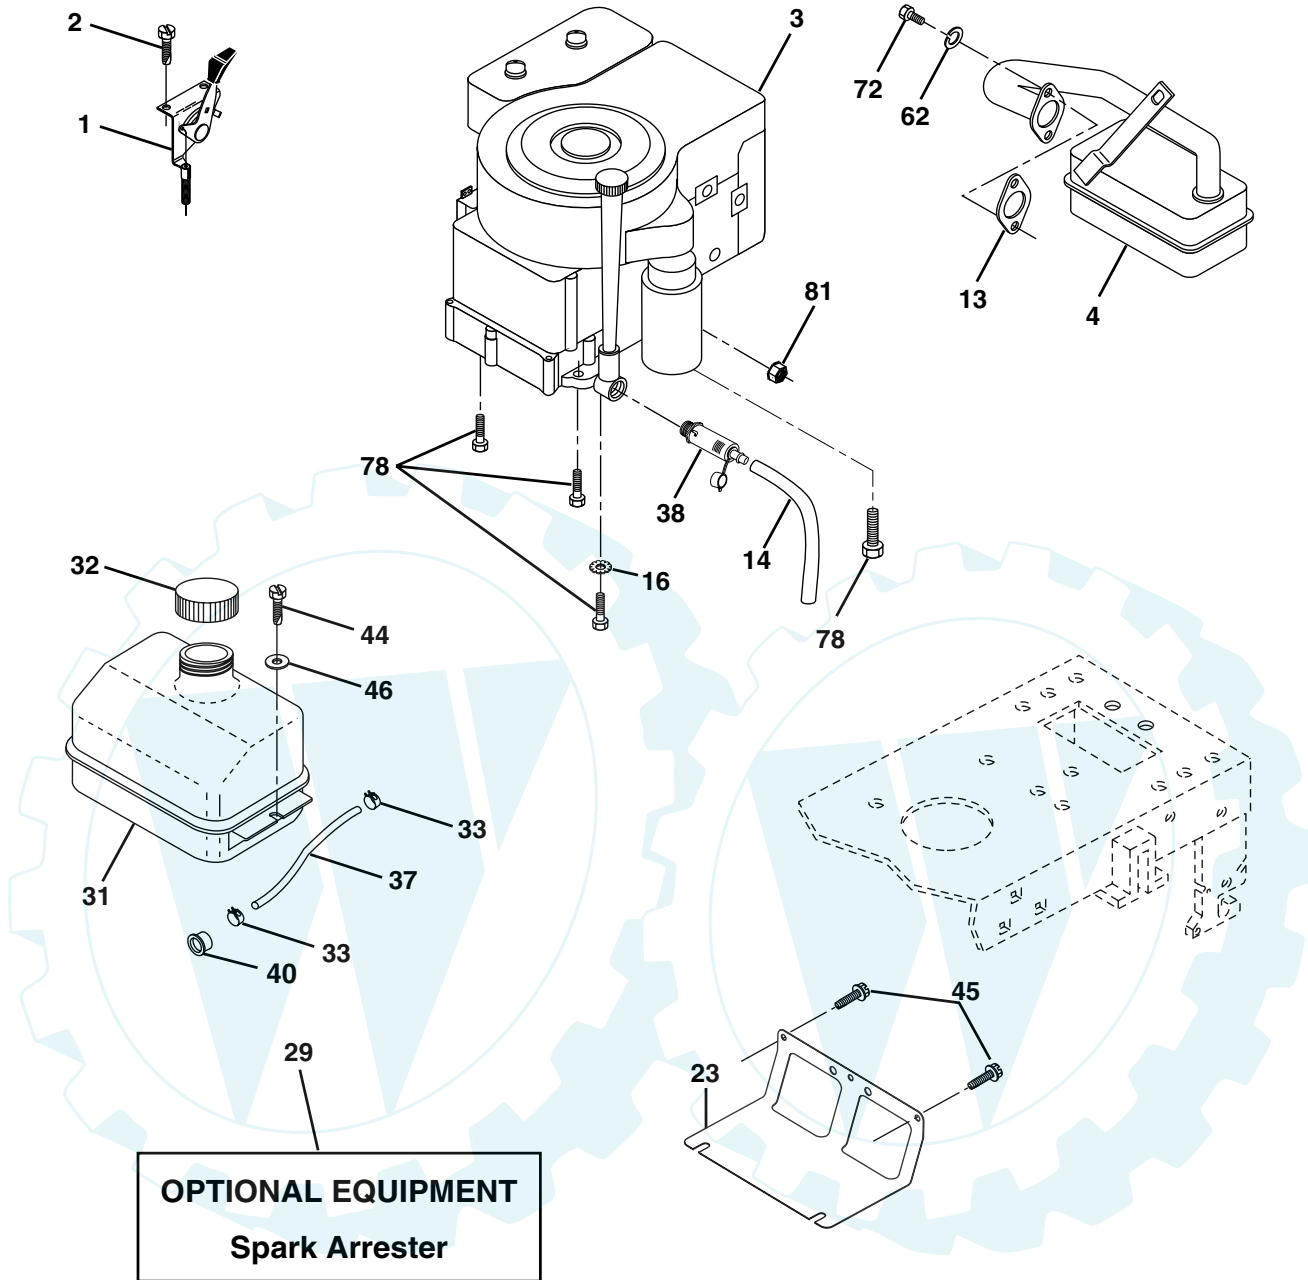

**NOTE:** All component dimensions given in U. S.  
inches 1 inch = 25.4 mm

**TRACTOR -- MODEL NUMBER SO1742STA, PRODUCT NO. 954 57 03-52  
STEERING**

**TRACTOR -- MODEL NUMBER SO1742STA, PRODUCT NO. 954 57 03-52  
STEERING**

**NOTE:** All component dimensions given in U. S. inches  
1 inch = 25.4 mm

**TRACTOR -- MODEL NUMBER SO1742STA, PRODUCT NO. 954 57 03-52  
ENGINE**

KEY PART NO.	PART NO.	DESCRIPTION
1	170551	Control Throt /Ch Flag
2	17720408	Screw Hex Thd Cut 1/4-20x1/2
3	-----	Engine Briggs Model 31C707 (Order Parts From Engine Manufacturer)
4	137352	Muffler Exhaust B&S Lt
13	165291	Gasket 1 313 Id Tin Plated
14	148456	Tube Drain Oil Easy
16	11050600	Washer Lock Ext Tooth 3/8
23	169837	Shield Browning/Debris Guard
29	137180	Arrestor Spark
31	184900	Tank Fuel 1 25 Fr
32	140527	Cap Asm Fuel W/sym Vented