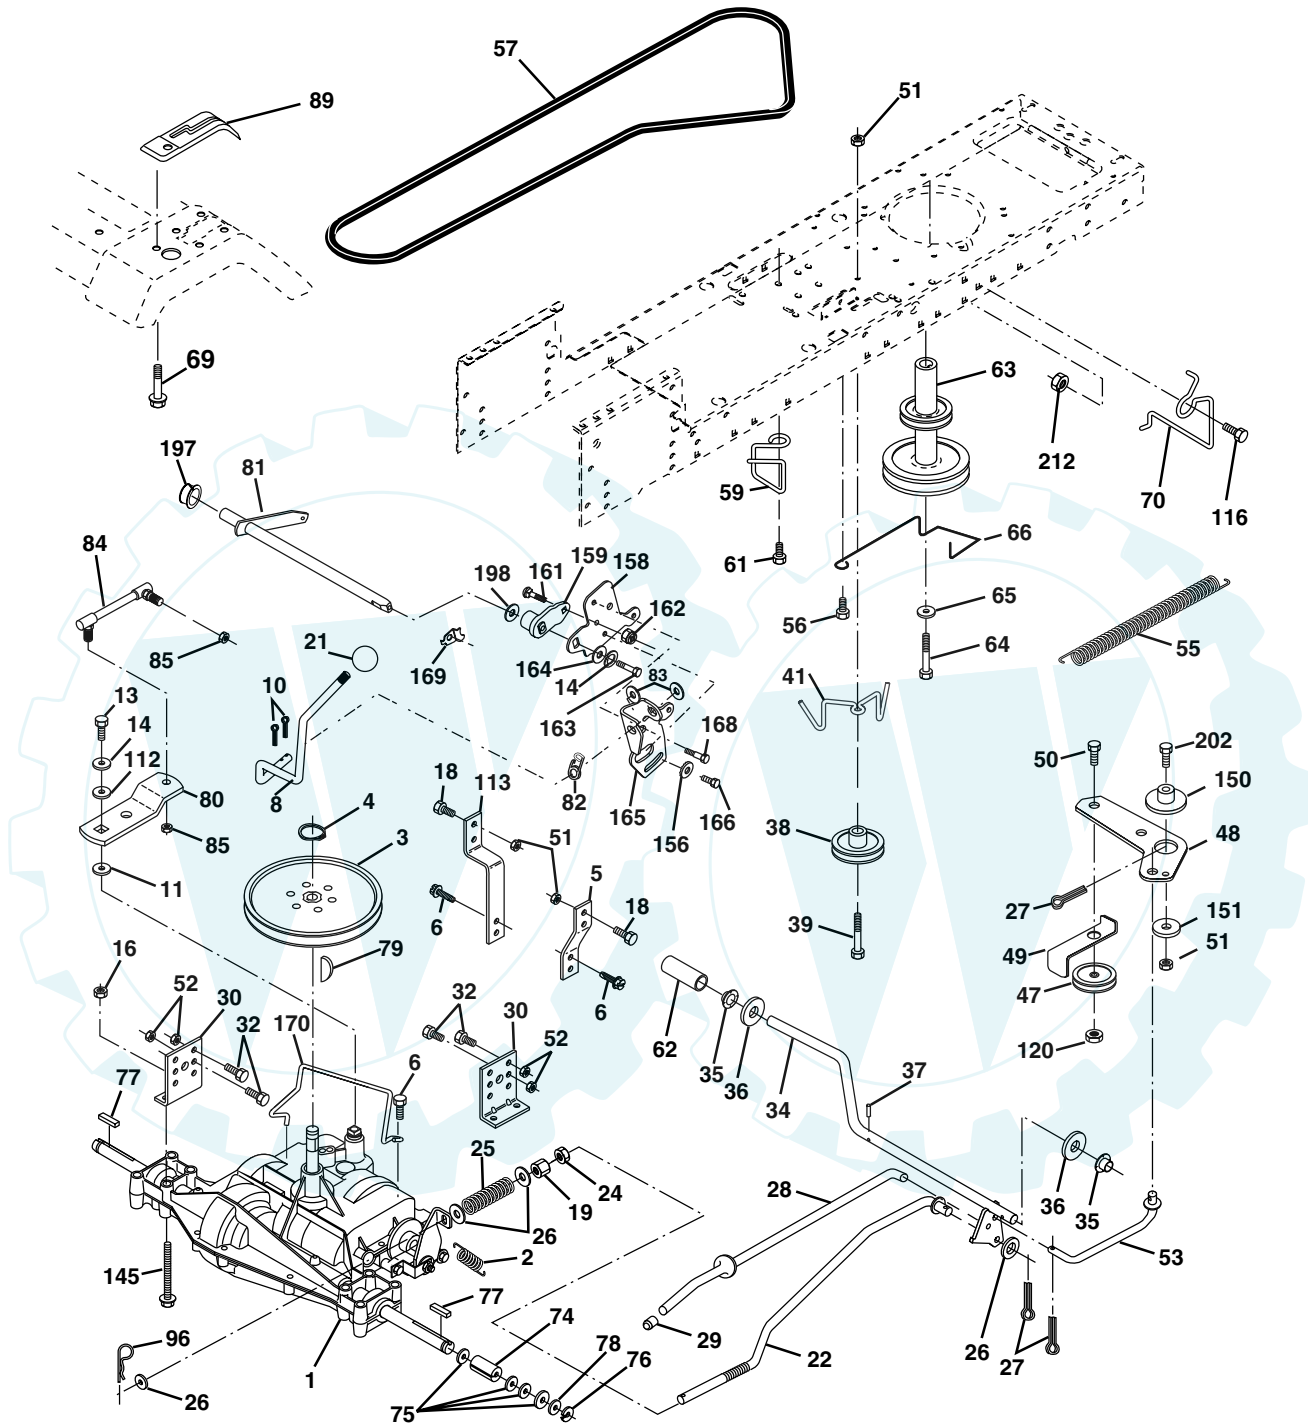

**TRACTOR -- MODEL NUMBER SO1742STA, PRODUCT NO. 954 57 03-52
GROUND DRIVE**

**TRACTOR -- MODEL NUMBER SO1742STA, PRODUCT NO. 954 57 03-52
GROUND DRIVE**

KEY NO.	PART NO.	DESCRIPTION	KEY NO.	PART NO.	DESCRIPTION
1	-----	Transaxle Peerless (206-545C) (Order parts from transaxle manufacturer)	63	175410	Engine Pulley
2	146682	Spring Return Brake T/a Zinc	64	71170764	Bolt Hex
3	123666X	Pulley Transaxle 18" tires	65	10040700	Washer Lock Hvy Hlcl Spr 7/16
4	12000028	Ring Retainer # 5100-62	66	154778	Keeper Belt Engine Foolproof
5	121520X	Strap Torque 30 Degrees	69	142432	Screw Hex wsh HiLo 1/4 x 1/2 unc
6	17060512	Screw 5/16-18 X 3/4	70	134683	Guide Belt Mower Drive RH
8	165619	Rod Shift Fender Adjust Lt	74	137057	Spacer Axle
10	76020416	Pin Cotter 1/8 X 1 Cad	75	121749X	Washer 25/32 X 1 1/4 X 16 Ga
11	105701X	Washer Plate Shf 388 Sq Hole	76	12000001	E-ring #5133-75
13	74550412	Bolt 1/4-28 Unf Gr 8 W/Patch	77	123583X	Key Square 2 0 X 1845/ 1865
14	10040400	Washer Lock Hvy Helical	78	121748X	Washer 25/32 X 1-5/8 X 16 Ga
16	73800500	Nut Lock Hex w/ins 5/16-18	79	2228M	Key Woodruff #9 3/16 x 3/4
18	74780616	Bolt, Fin Hex 3/8-16 UNC x 1 Gr. 5	80	131486	Arm Shift
19	73800600	Nut Lock 3/8-16 Unc	81	165594	Shaft Asm Cross Tapered
21	106933X	Knob	82	123782X	Spring Torsion T/a
22	130804	Rod Brake Blk Zinc 26 840	83	19171216	Washer 17/32 X 3/4 X 16 Ga
24	73350600	Nut Hex Jam 3/8-16 Unc	84	166228	Link Transaxle PMST/18" Zinc
25	106888X	Spring Rod Brake 2 00 Zinc	85	150360	Nut Lock Center 1/4 - 28 FNTHD
26	19131316	Washer 13/32 X 13/16 X 16 Ga	89	169372X428	Console Shift STLT
27	76020412	Pin Cotter 1/8 X 3/4 Cad	96	4497H	Retainer Spring 1"
28	175765	Rod Brake Parking LT/YT	112	19091210	Washer 9/32 x 3/4 x 10 Ga.
29	71673	Cap Brake Parking	113	127285X	Strap Torque LT
30	174973	Bracket Mtg Transaxle	116	72140608	Bolt Rdhd Sq Neck 3/8-16 x 1
32	74760512	Bolt Hex Hd 5/16-18unc X 3/4	120	73900600	Nut Lock Flg. 3/8-16 Unc
34	175578	Shaft Asm Pedal Foot	145	74490540	Bolt Hex FLGHD 5/16-18 Gr. 5
35	120183X	Bearing Nylon Blk 629 Id	150	175456	Spacer Retainer
36	19211616	Washer 21/32 X 1 X 16 Ga	151	19133210	Washer 13/32 x 2 x 10
37	1572H	Pin Roll 3/16 X 1"	156	166002	Washer Srrted 5/16ID x 1.125
38	179114	Pulley Composite Flat	158	165589	Bracket Shift Mount
39	74760648	Bolt Fin Hex 3/8-16 unc X 3	159	183900	Hub Shift
41	175556	Keeper Belt Flat Idler	161	72140406	Bolt Rdhd Sqnk 1/4-20 x 3/4 Gr
47	127783	Pulley Idler V Groove Plastic	162	73680400	Nut Crownlock 1/4-20 Unc
48	154407	Bellcrank Asm	163	74780416	Bolt Hex Fin 1/4-20 Unc x 1 Gr 5
49	123205X	Retainer Belt Style Spring	164	19091010	Washer 5/8 x .281 x 10 Ga
50	72110612	Bolt Carr Sh 3/8-16 x 1-1/2 Gr. 5	165	165623	Bracket Pivot Lever
51	73680600	Nut Crownlock 3/8-16 Unc	166	166880	Screw 5/16-18 x 5/8
52	73680500	Nut Crownlock 5/16-18 Unc	168	165492	Bolt Shoulder 5/16-18 x .561
53	105710X	Link Clutch	169	165580	Plate Fastening
55	105709X	Spring Return Clutch 6 75	170	178394	Keeper Belt Transaxle Gear
56	17060620	Screw 3/8-16 x 1-1/4	197	169613	Nyliner Snap-In
57	130801	V-Belt Ground Drive 95 25	198	169593	Washer Nyliner
59	169691	Keeper Belt Span Ctr	202	72110614	Bolt 3/8-16 x 1-3/4 Gr. 5
61	17120614	Screw 3/8-16 x .875	212	145214	Nut Hexflange Lock
62	8883R	Cover Pedal Blk Round			

NOTE: All component dimensions given in U. S.
inches 1 inch = 25.4 mm