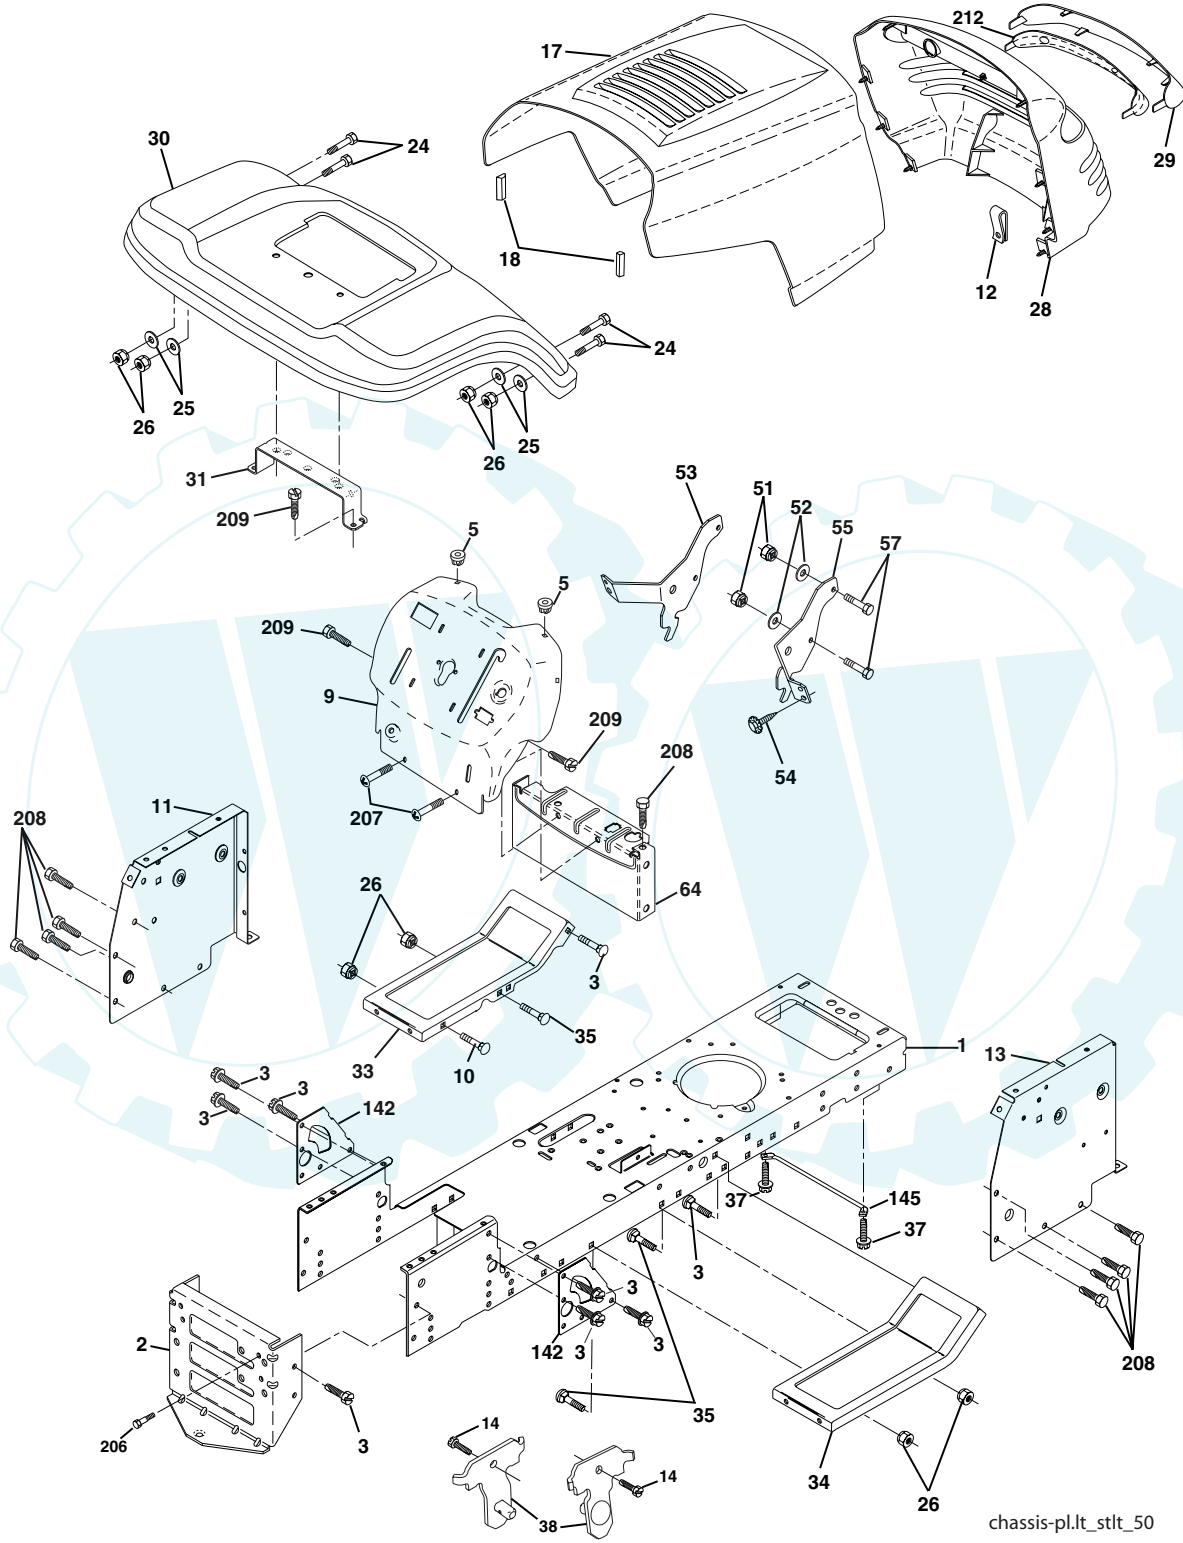

TRACTOR -- MODEL NUMBER SO1742STA, PRODUCT NO. 954 57 03-52
CHASSIS AND ENCLOSURES

chassis-pl.lt_stlt_50

**TRACTOR -- MODEL NUMBER SO1742STA, PRODUCT NO. 954 57 03-52
CHASSIS AND ENCLOSURES**

KEY NO.	PART NO.	DESCRIPTION
1	174619	Chassis
2	176554	Drawbar
3	17060612	Screw 3/8-16x.75
5	155272	Bumper Hood/Dash
9	168336X010	Dash P/L
10	72140608	Bolt Carriage 3/8-16 x 1
11	174996	Panel Dash Lh
12	145660	Clip Tinnerman
13	172105X010	Panel Dash Rh
14	17490608	Screw Thdrol 3/8-16 x 1-1/4
17	159639X417	Hood LT/PL
18	184921	Bumper Hood
24	74780616	Bolt Fin Hex 3/8-16 x 1 Gr 5
25	19131312	Washer 13/32 X 13/16 X 12 Ga
26	73800600	Nut Lock Hex W/Ins 3/8-16 Unc
28	179101	Grille LT/PL
29	140273X599	Lens LT/PL
30	169468X417	Fender Footrest STLT Pnt
31	136619	Bracket Support Fender
33	179716X417	Footrest Pnt Lh
34	179717X417	Footrest Pnt Rh
35	72110606	Bolt Rdhd Sht Sqnk 3/8-16 x 3/4
37	17490508	Screw Thdrol 6/16-18 x 1/2 TYT
38	175710	Bracket Asm. Pivot Mower Rear
51	73800400	Nut Lock Hex W/Ins 1/4-20
52	19091416	Washer 9/32 x 7/8 x 16 Ga.
53	144697	Bracjet Grukke Lh
54	161464	Screw Hex Wshd 8-18 x 7/8
55	144696	Bracket Grille Rh
57	74780412	Bolt Hex 1/4-20 x 3/4
64	154798	Dash Lower STLT
142	175702	Plate Reinforcement STLT
145	156524	Rod Pivot Chassis/Hood
206	170165	Bolt Shoulder 5/16-18
207	17670508	Screw Thdrol 5/16-18 x 1/2
208	17670608	Screw Thdrol 3/8-16 x 1/2
209	17000612	Screw Hexwsh Thdr 3/8-16 x 3/4
212	156229	Insert Lens Reflect P/L LT
- -	5479J	Plug Btn Blk .359

NOTE: All component dimensions given in U. S.
inches 1 inch = 25.4 mm