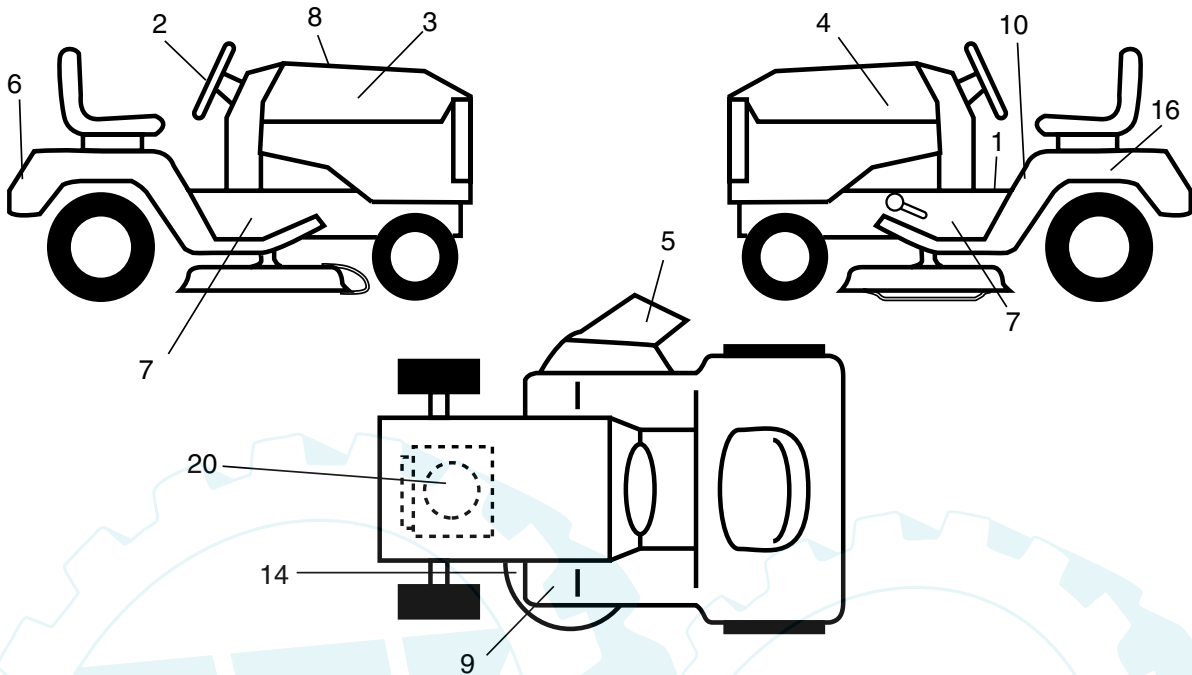

**TRACTOR -- MODEL NUMBER SO1742STA, PRODUCT NO. 954 57 03-52
DECALS**

KEY NO.	PART NO.	DESCRIPTION
1	156368	Decal Instruction Operat English
2	186193	Decal Steering Statesman
	186232	Decal Steering Agway
3	186190	Decal Hood RH Statesman
	186230	Decal Hood RH Agway
4	186191	Decal Hood LH Statesman
	186231	Decal Hood LH Agway
5	179128	Decal Deck "B"
6	186198	Decal Fender Statesman
	186209	Decal Fender Agway

KEY NO.	PART NO.	DESCRIPTION
7	186208	Decal Chassis Statesman
	186235	Decal Chassis Agway
8	185409	Decal Replacement Parts
9	181249	Decal Footrest
10	156439	Decal Danger English
14	160396	Decal V-belt Schematic 42"
16	145005	Decal Battery Danger/Poison
20	184851	Decal HP Engine
--	138311	Decal Lift Handle
--	185632	Manual Owner's English
--	185633	Manual Owner's Spanish