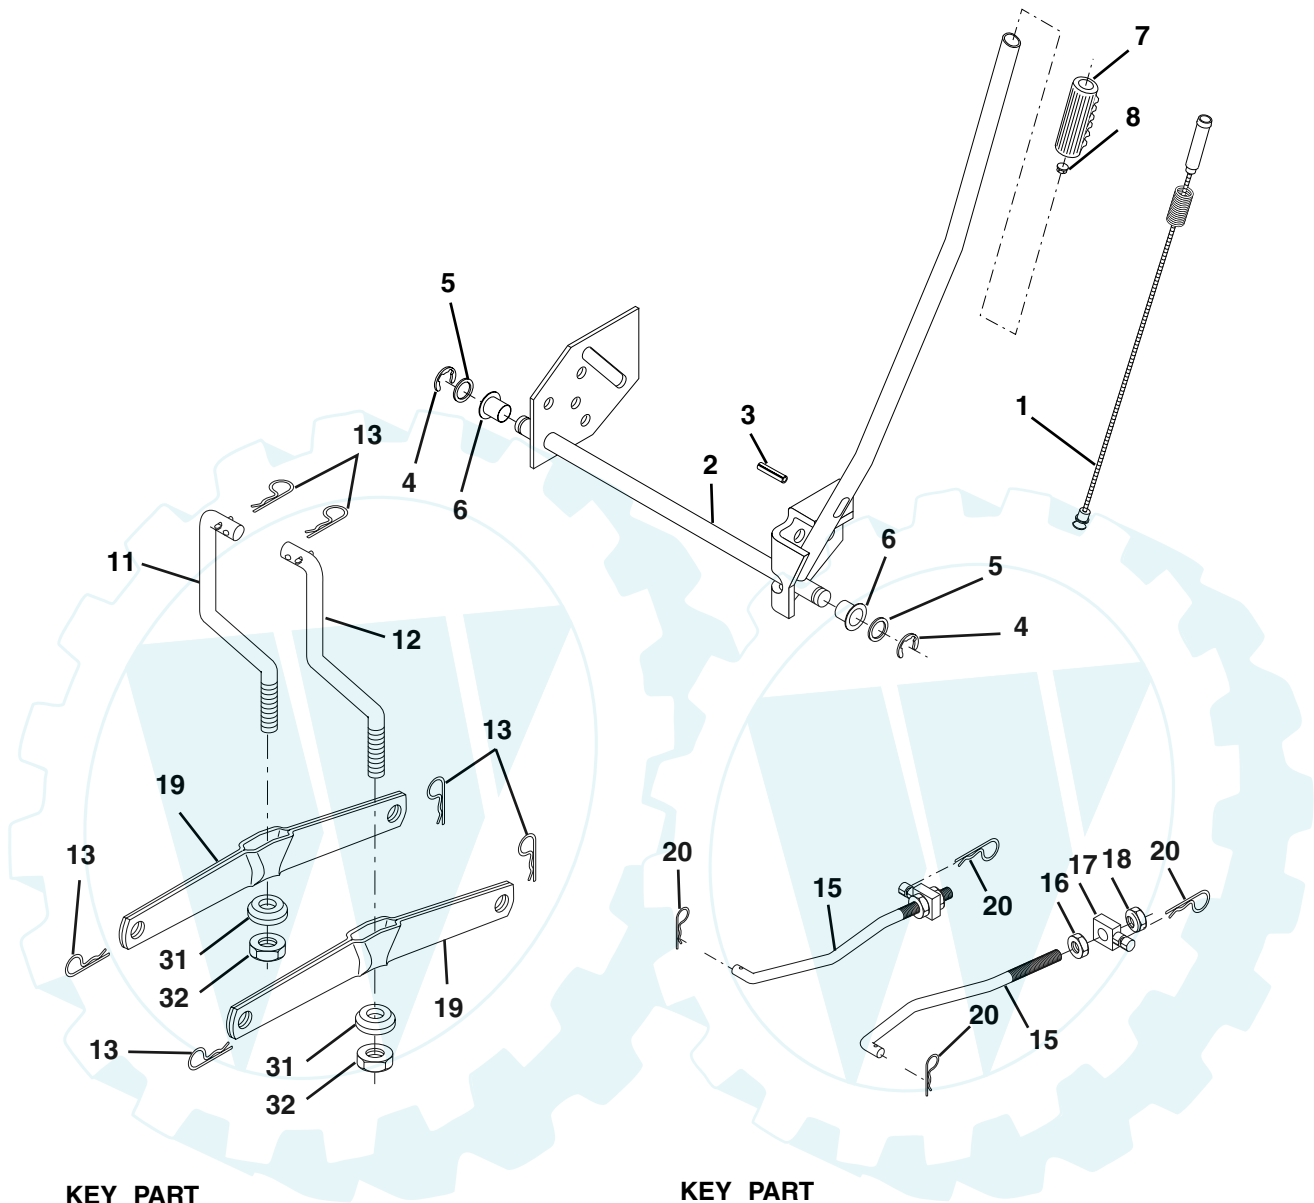

**NOTE:** All component dimensions given in U. S. inches 1 inch = 25.4 mm

**TRACTOR -- MODEL NUMBER SO1742STA, PRODUCT NO. 954 57 03-52  
DECALS**

KEY NO.	PART NO.	DESCRIPTION
1	156368	Decal Instruction Operat English
2	186193	Decal Steering Statesman
	186232	Decal Steering Agway
3	186190	Decal Hood RH Statesman
	186230	Decal Hood RH Agway
4	186191	Decal Hood LH Statesman
	186231	Decal Hood LH Agway
5	179128	Decal Deck "B"
6	186198	Decal Fender Statesman
	186209	Decal Fender Agway

KEY NO.	PART NO.	DESCRIPTION
7	186208	Decal Chassis Statesman
	186235	Decal Chassis Agway
8	185409	Decal Replacement Parts
9	181249	Decal Footrest
10	156439	Decal Danger English
14	160396	Decal V-belt Schematic 42"
16	145005	Decal Battery Danger/Poison
20	184851	Decal HP Engine
--	138311	Decal Lift Handle
--	185632	Manual Owner's English
--	185633	Manual Owner's Spanish

**WHEELS AND TIRES**

KEY NO.	PART NO.	DESCRIPTION
1	59192	Cap Valve Tire
2	65139	Stem Valve
3	106222X	Tire F Ts 15 X 6 0 - 6 Service
4	59904	Tube Front (Service Item Only)
5	106732X624	Rim Asm 6"front White Service
6	278H	Fitting Grease (Front Wheel Only)
7	9040H	Bearing Flange (Front Wheel Only)
8	106108X624	Rim Asm 8"rear White Service
9	106268X	Tire R Ts 18x9.5-8 C Service
10	7152J	Tube Rear (Service Item Only)
11	104757X428	Cap Axle Blk 1 50 X 1 00
--	144334	Sealant, Tire (10 oz. Tube)

**NOTE:** All component dimensions given in U. S. inches 1 inch = 25.4 mm

**TRACTOR -- MODEL NUMBER SO1742STA, PRODUCT NO. 954 57 03-52  
LIFT ASSEMBLY**

KEY PART NO.	PART NO.	DESCRIPTION
1	159460	Wire Asm Inner/Sprg w/Plunger
2	159471	Shaft Asm Lift
3	105767X	Pin Groove
4	12000002	E Ring #5133-62
5	19211621	Washer 21/32 x 1 x 21 Ga.
6	120183X	Bearing Nylon
7	109413X	Grip Handle
8	124526X	Button Plunger
11	139865	Link Lift Lh
12	139866	Link Lift Rh
13	4939M	Retainer Spring