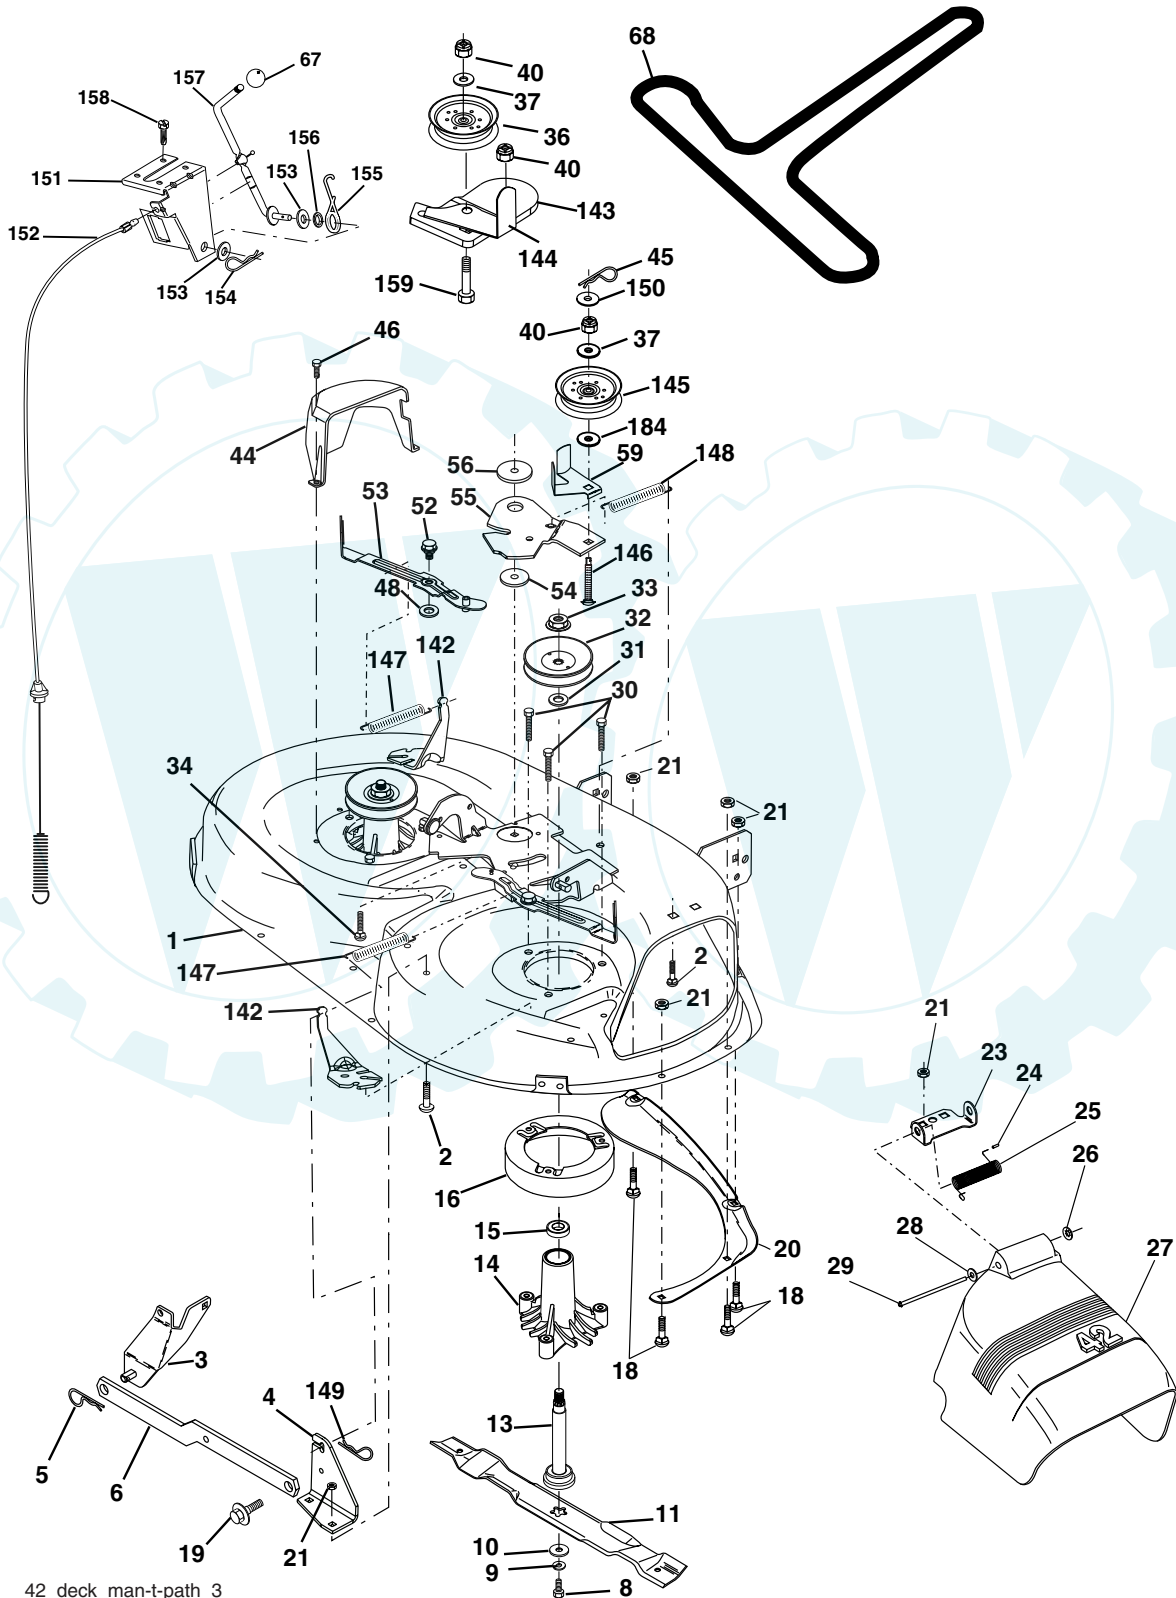

TRACTOR -- MODEL NUMBER SO1742STA, PRODUCT NO. 954 57 03-52
MOWER DECK

42_deck_man-t-path_3

**TRACTOR -- MODEL NUMBER SO1742STA, PRODUCT NO. 954 57 03-52
MOWER DECK**

KEY NO.	PART NO.	DESCRIPTION	KEY NO.	PART NO.	DESCRIPTION
1	165892	Mower Deck Assembly, 42"	44	140088	Guard, Mandrel, LH
2	72140506	Bolt	45	4497H	Retainer
3	138017	Bracket Asm Fr. Sway Bar 3/42	46	137729	Screw, Thdrol 1/4-20 x 5/8 T
4	165460	Bracket Asm Deck 42" Sway Bar	48	133944	Washer, Hardened
5	4939M	Retainer Spring	52	139888	Bolt, Shoulder 5/16-18 UNC
6	178024	Bar Sway Deck	53	184907	Arm Assembly, Pad, Brake
8	850857	Bolt 3/8-24 x 25 Grade 8 patched	54	178515	Washer, Hardened
9	10030600	Washer, Lock	55	155046	Arm, Idler
10	140296	Washer, Hardened	56	165723	Spacer, Retainer
		(The following blades are available)	59	141043	Guard TUV Idler
11	134149	Blade, 42" Mulching Std	67	106932X	Knob
		(For mulching mowers only)	68	144959	V-Belt, 42" Mower
--	139775	Blade, 42" Mulching Premium	142	165890	Arm Spring Brake Mower
		(For better wear when mulching)	143	157109	Bracket Arm Idler 42"
--	138971	Blade, 42" Hi-Lift	144	158634	Keeper Belt 42" Clutch Cable
		(For bagging or discharging)	145	165888	Pulley Idler Flat
13	137645	Shaft Assembly, Mandrel, Vented	146	171977	Bolt Carriage Idler
14	128774	Housing, Mandrel, Vented	147	131335	Spring Extension
15	110485X	Bearing, Ball, Mandrel	148	169022	Spring Return Idler
16	174493	Stripper, Mower Deck	149	165898	Retainer Spring Yellow
18	72140505	Bolt, Carriage 5/16-18 x 5/8	150	19091216	Washer 9/32 x 3/4 x 16 Ga.
19	132827	Bolt, Shoulder	151	169670	Bracket Clutch Cable
20	159770	Baffle, Vortex	152	169676	Clutch Cable 42"
21	73680500	Nut	153	169674	Washer Flat 3/8" Type B
23	177563	Bracket, Deflector Mower 42"	154	169675	Spring Retainer
24	105304X	Cap, Sleeve 80 x 112 Blk Mower	155	169671	Spring Retention LVR CLTCH CAB
25	123713X	Spring, Torsion, Deflector 2 52	156	169672	Spacer Clutch Cable
26	110452X	Nut, Push Phos & Oil	157	169669	Rod Clutch Cable 3/8"
27	130968X428	Shield, Deflector 42" Blk	158	17720408	Screw Hex Thd Cut 1/4-20 x 1/2
28	19111016	Washer 11/32 x 5/8 x 16 Gauge	159	72140614	Bolt Rdhd Sqd 3/8-16 UNC x 1-3/4
29	131491	Rod, Hinge 42" 6 75 W/G	184	19131410	Washer 13/32 x 7/8 x 10 Ga.
30	173984	Screw Thdrol Hex	--	130794	Mandrel Assembly (Includes Housing, Shaft and Shaft Hardware Only - Pulley Not Included)
31	129963	Washer, Spacer Mower Vented	--	171639	Replacement Mower, Complete
32	153535	Pulley, Mandrel			
33	178342	Nut, Toplock			
34	72110614	Bolt			
36	131494	Pulley, Idler, Flat			
37	19131316	Washer 13/32 x 13/16 x 16 Ga.			
40	73680600	Nut			

NOTE: All component dimensions given in U. S. inches 1 inch = 25.4 mm