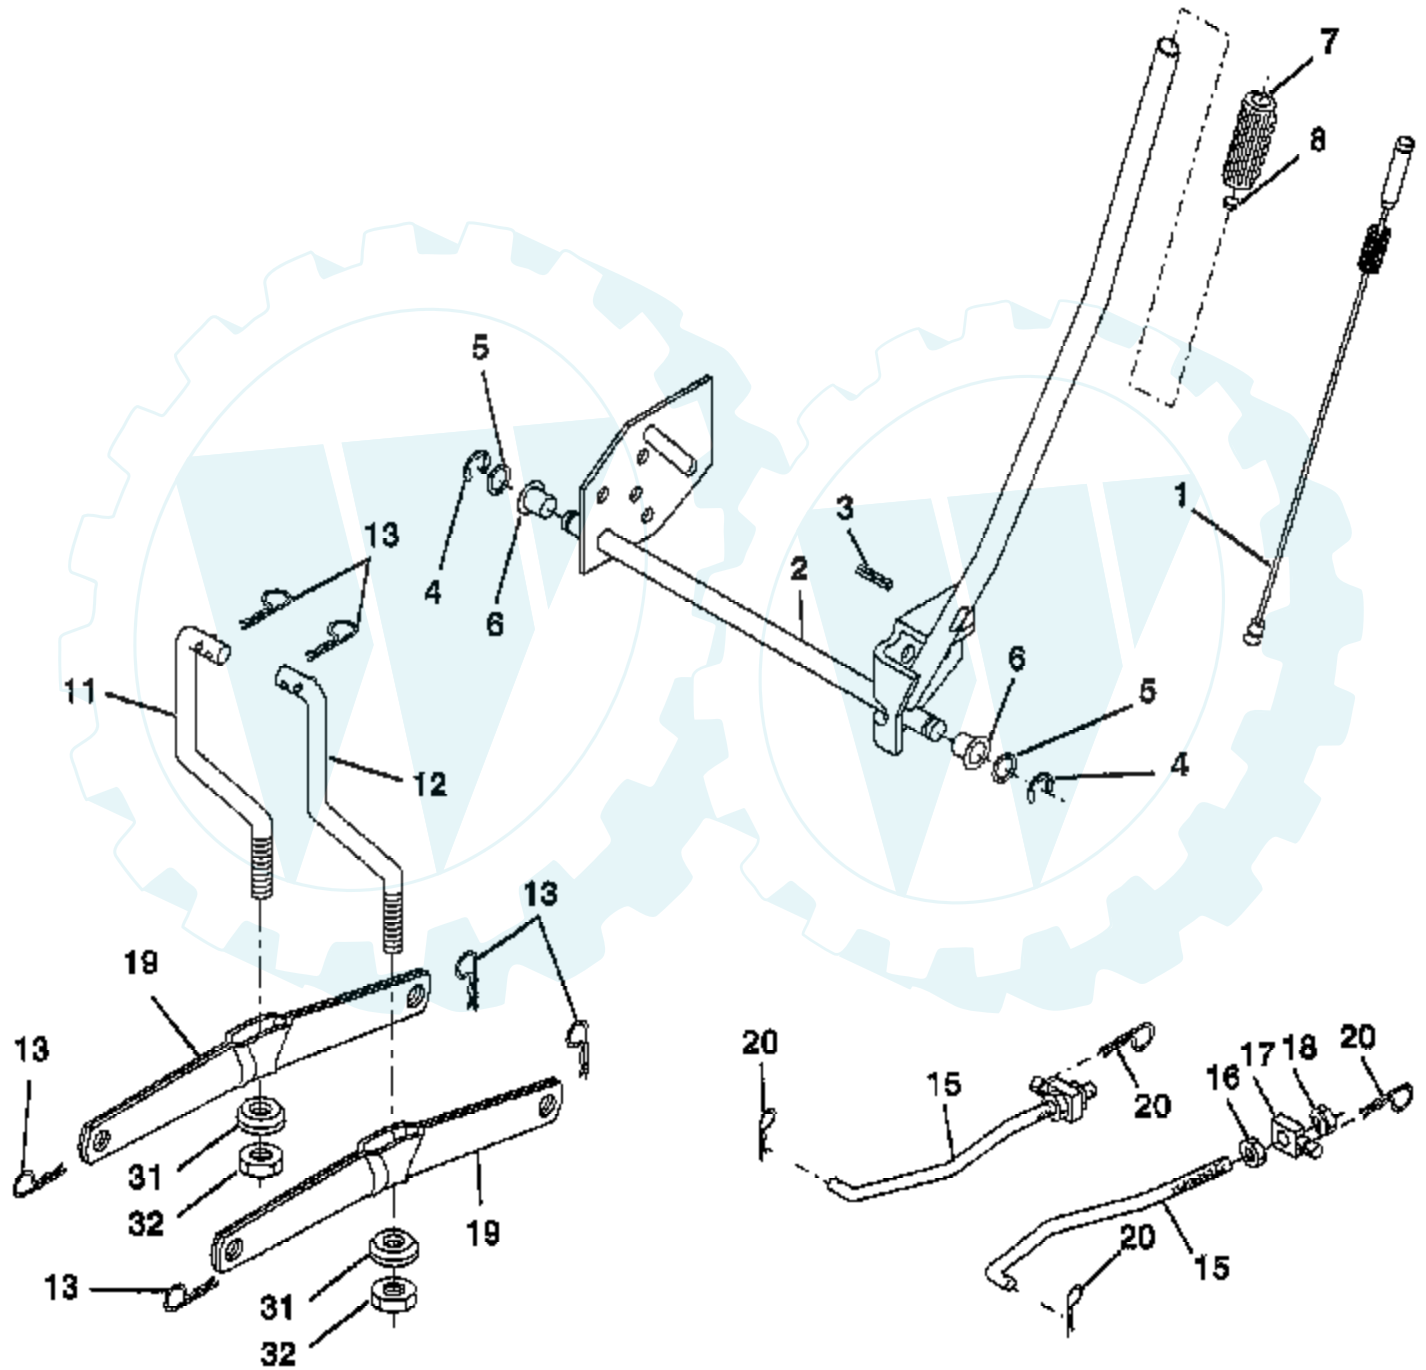

TRACTOR -- MODEL NUMBER RE1242B

MOWER LIFT

Ref #	Part Number	Qty	Description
1	159460		WIRE ASM W.SPRING
2	159471		"SHAFT ASM LIFT,RH"
3	105767X		PIN-GROOVE LT
4	12000002		SUB= 2225J
5	19211621		WASHER
6	120183X		NYLON BEARING
7	109413X		GRIP
8	124526X		SUB= 125925X
11	139865		SUB= 918139865
12	139866		SUB= 151140
13	4939M		SUB= 85902
15	127218		LINK.FRONT
16	73350800		NUT
17	130171		TRUNION
18	73800800		NUT.LK.W/WSH.1/2.
19	139868		ARM SUSP REAR
20	163552		RETAINER SPRING
31	140302		BEARING PVT LH
32	73540600		NUT.CROWNLOCK.3/8