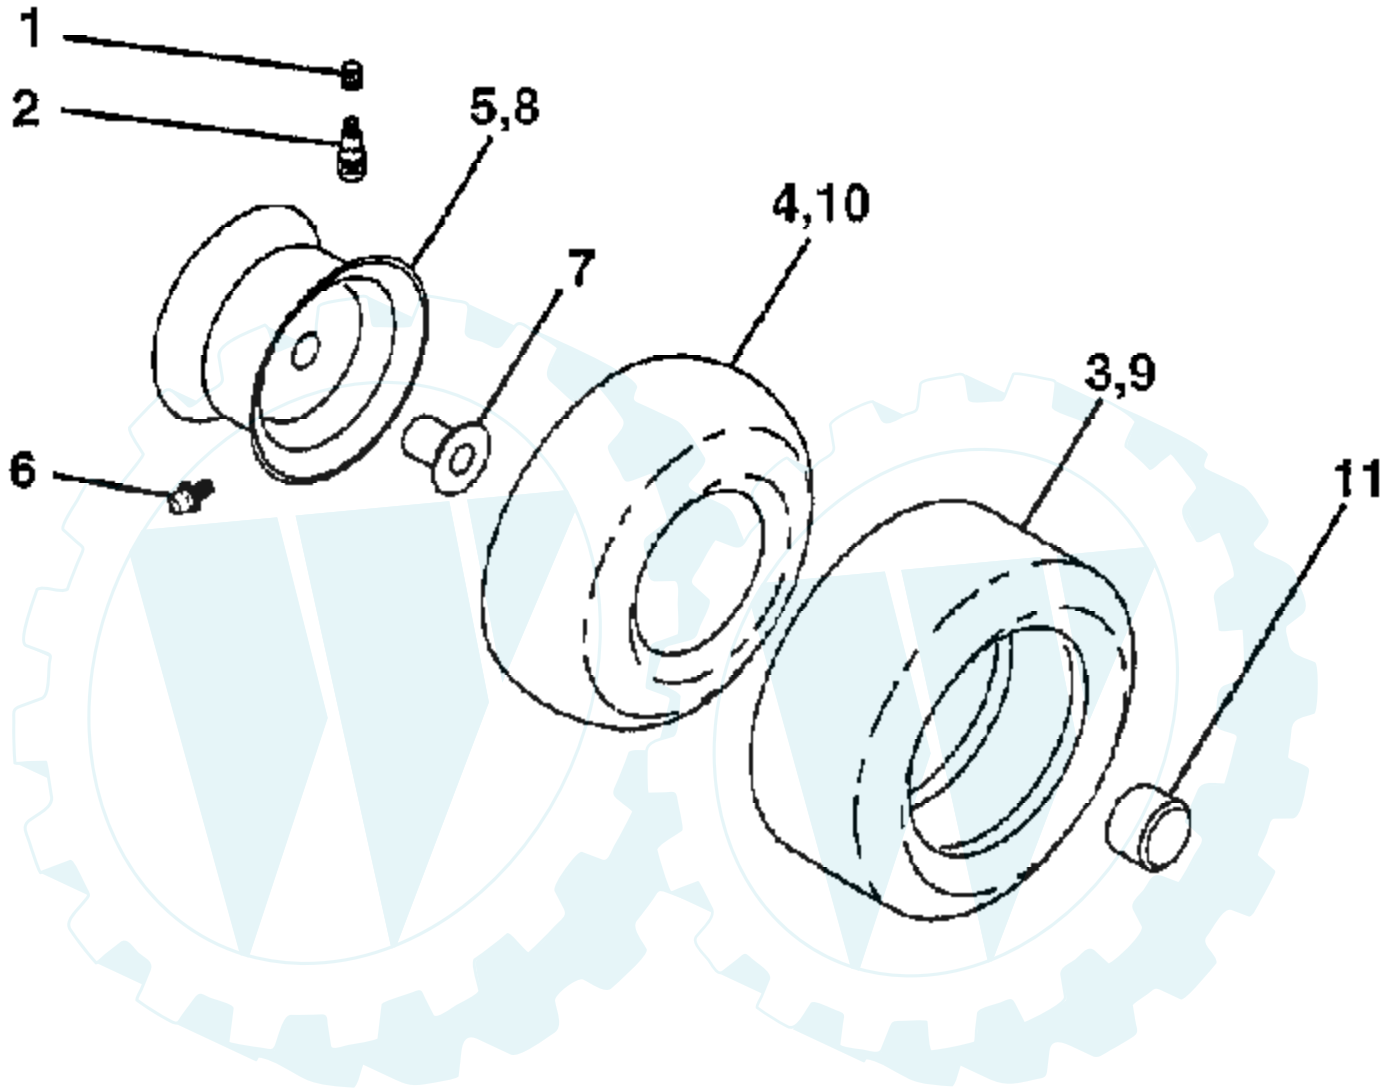

TRACTOR -- MODEL NUMBER RE1242B

MOWER LIFT

Ref #	Part Number	Qty	Description
1	159460		WIRE ASM W.SPRING
2	159471		"SHAFT ASM LIFT,RH"
3	105767X		PIN-GROOVE LT
4	12000002		SUB= 2225J
5	19211621		WASHER
6	120183X		NYLON BEARING
7	109413X		GRIP
8	124526X		SUB= 125925X
11	139865		SUB= 918139865
12	139866		SUB= 151140
13	4939M		SUB= 85902
15	127218		LINK.FRONT
16	73350800		NUT
17	130171		TRUNION
18	73800800		NUT.LK.W/WSH.1/2.
19	139868		ARM SUSP REAR
20	163552		RETAINER SPRING
31	140302		BEARING PVT LH
32	73540600		NUT.CROWNLOCK.3/8

TRACTOR - - MODEL NUMBER RE1242B

SCHEMATIC

TRACTOR - - MODEL NUMBER RE1242B

SEAT

Ref #	Part Number	Qty	Description
1	127426X		SUB= 140119
2	140551		BRACKET PVT SEAT
3	74760616		BOLT
4	19131610		WASHER PM
5	145006		CLIP.PUSH-IN.HING
6	73800600		NUT
7	124181X		SPRING COMPRESSIO
8	17490616		SCREW GTV
9	19131614		WASHER
10	155925		PAN-SEAT
12	121246X		BRKT SWITCH
13	121248X		BUSHING
14	72050412		BOLT-RD HD SQ NK
15	134300		SPLIT SPACER
16	121250X		SPRING
17	123976X		SUB= 73900400
21	153236		"BOLT,SHOULDER"
22	73800500		NUT
23	74780814		BOLT
24	19171912		WASHER
25	127018X		"BOLT,SHOULDER"
26	10040800		LOCKWASHER

TIRES AND WHEELS

Ref #	Part Number	Qty	Description
1	59192		VALVE CAP
2	65139		VALVE STEM LT
3	106222X		SUB= 122073X
4	PARTSIMAGE		REFER TO PARTS IMAGE
4	59904		TUBE.5.3/4.5/6
5	106732X427		"RIM ASM 6" FRT"
6	278H		FITTING LT
7	9040H		"FLANGE, BEARING"
8	106108X427		"RIM AS 8" REAR"
9	124635X		SUB= 126957X
10	PARTSIMAGE		REFER TO PARTS IMAGE
10	7152J		TUBE.18X9.5-8
11	104757X		HUB CAP
	144334		SEALANT.TIRE 10 OZ. TUBE