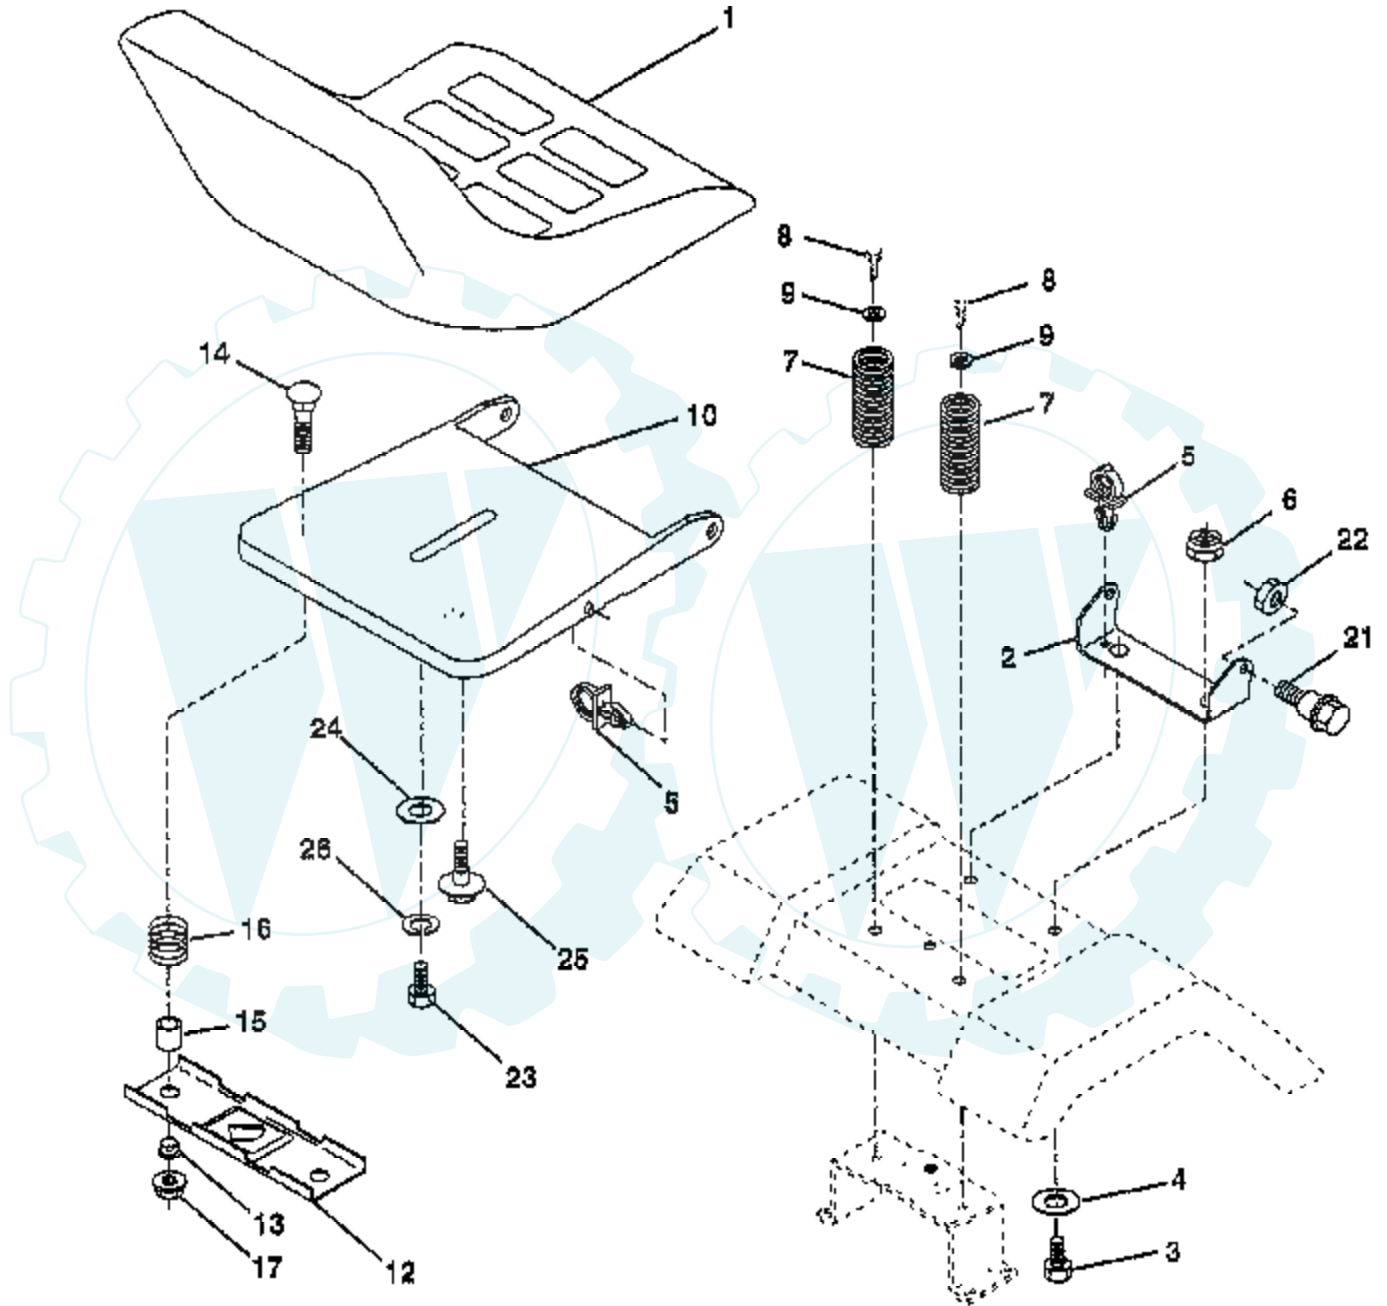

TRACTOR -- MODEL NUMBER RE1242B

MOWER LIFT

Ref #	Part Number	Qty	Description
1	159460		WIRE ASM W.SPRING
2	159471		"SHAFT ASM LIFT,RH"
3	105767X		PIN-GROOVE LT
4	12000002		SUB= 2225J
5	19211621		WASHER
6	120183X		NYLON BEARING
7	109413X		GRIP
8	124526X		SUB= 125925X
11	139865		SUB= 918139865
12	139866		SUB= 151140
13	4939M		SUB= 85902
15	127218		LINK.FRONT
16	73350800		NUT
17	130171		TRUNION
18	73800800		NUT.LK.W/WSH.1/2.
19	139868		ARM SUSP REAR
20	163552		RETAINER SPRING
31	140302		BEARING PVT LH
32	73540600		NUT.CROWNLOCK.3/8

TRACTOR - - MODEL NUMBER RE1242B

SCHEMATIC

TRACTOR - - MODEL NUMBER RE1242B

SEAT

Ref #	Part Number	Qty	Description
1	127426X		SUB= 140119
2	140551		BRACKET PVT SEAT
3	74760616		BOLT
4	19131610		WASHER PM
5	145006		CLIP.PUSH-IN.HING
6	73800600		NUT
7	124181X		SPRING COMPRESSIO
8	17490616		SCREW GTV
9	19131614		WASHER
10	155925		PAN-SEAT
12	121246X		BRKT SWITCH
13	121248X		BUSHING
14	72050412		BOLT-RD HD SQ NK
15	134300		SPLIT SPACER
16	121250X		SPRING
17	123976X		SUB= 73900400
21	153236		"BOLT,SHOULDER"
22	73800500		NUT
23	74780814		BOLT
24	19171912		WASHER
25	127018X		"BOLT,SHOULDER"
26	10040800		LOCKWASHER