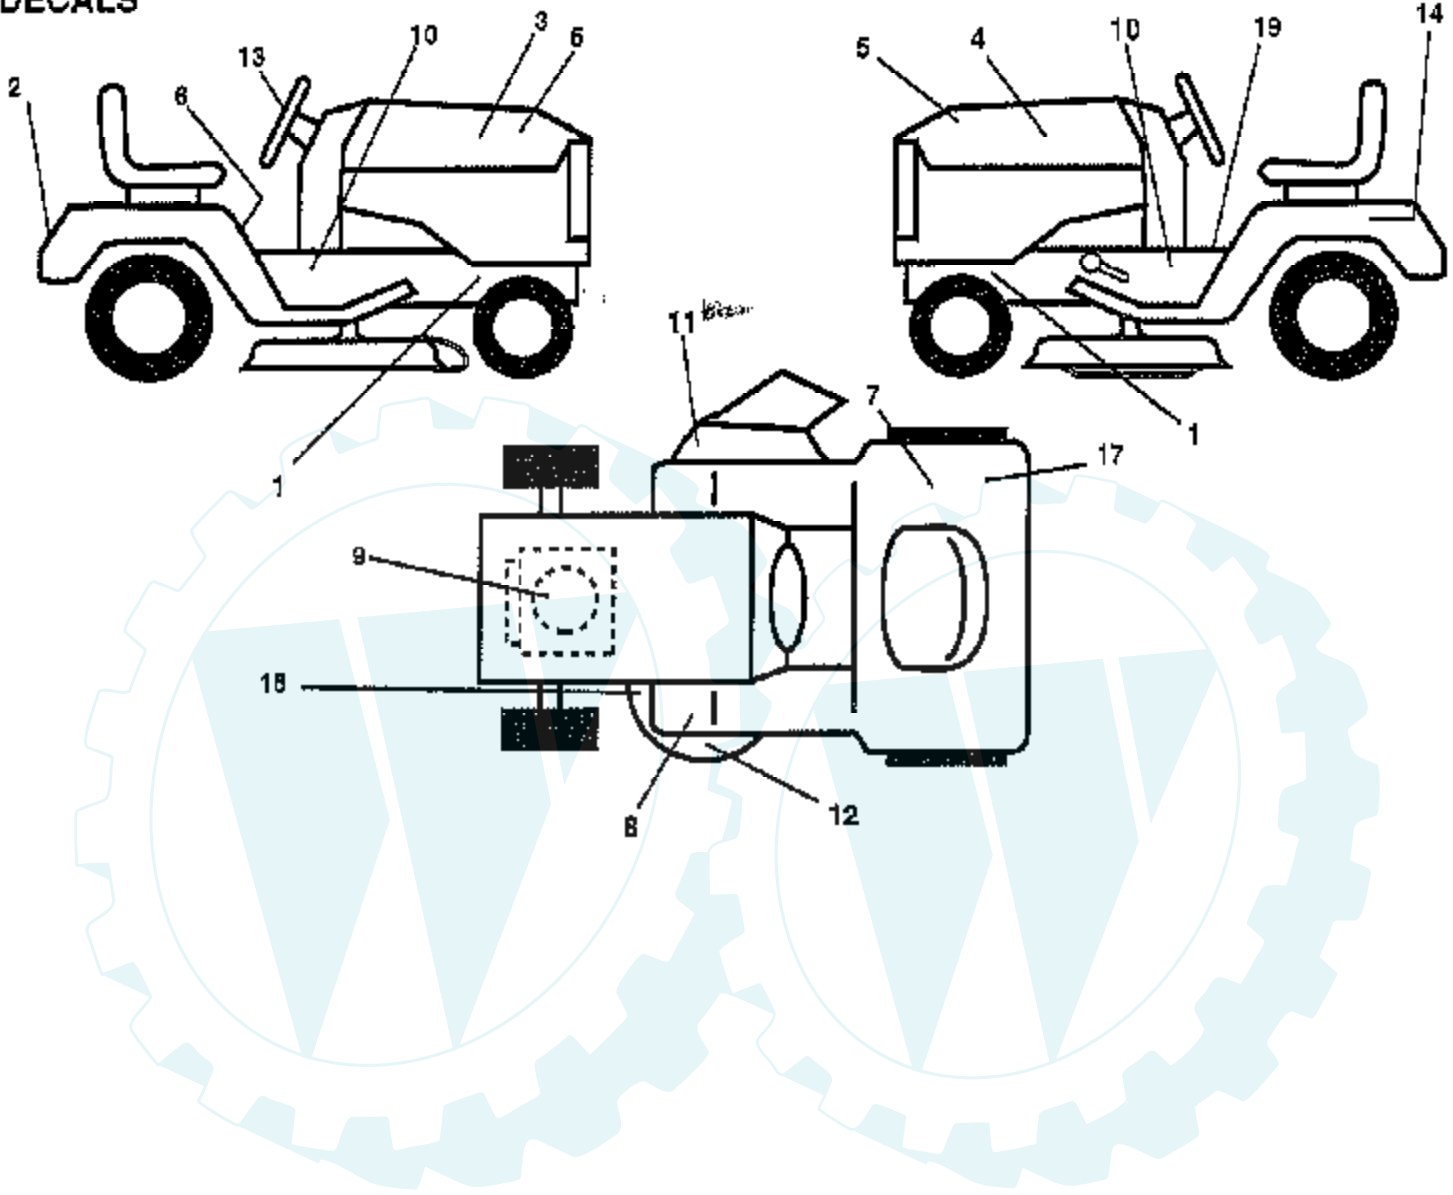

TRACTOR - - MODEL NUMBER RE1242B

CHASSIS AND ENCLOSURES

Ref #	Part Number	Qty	Description
1	165480		CHASSIS.STAMPING
2	140356		SUB= 145009
3	17490612		SCREW
4	19131216		WASHER
5	155272		BUMPER-HOOD/DASH
6	155923		SADDLE
8	155138		CLIP.RETAINER
9	161937X011		DASH SILKSCREEN
10	72140608		SUB= 72110608
11	155927		"PANEL-DASH,LH"
12	145660		CLIP.TINNERMAN
13	155934X010		SUB= 169117X010
14	17490608		SCREW LT
15	74180512		SCREW
16	73510500		NUT
17	159639X505		HOOD.STEEL.ASSY
18	126938X		SUB= 532126938
24	74780616		BOLT
25	19131312		WASHER
26	73800600		NUT
28	157373		GRILLE-MS428
29	140273X599		LENS.GRILLE.PRIVATE LABEL
30	157583X505		FENDER.LT.W/SHIFT
31	136619		BRKT FENDER
33	105476X505		FOOTREST LH
34	105475X505		FOOTREST RH
35	72110606		BOLT
37	17490508		SCREW LT
38	139886		BRACKET ASM LH
39	139887		BRACKET ASM RH
51	73800400		NUT
52	19091416		WASHER
53	144697		BRACKET.GRILLE.LH
54	161464		SCREW.HEX.WS.HD
55	144696		BRACKET.GRILLE.RH
57	74780412		SUB= 74780414
58	150127		AIR DUCT
140	158418		BRKT SUSPENSION
145	156524		"ROD POVOT,CHASSIS"
	5479J		PLUG BUTTON T

TRACTOR - - MODEL NUMBER RE1242B

DECALS

Ref #	Part Number	Qty	Description
1	159736		"DECAL CHASSIS,HOT"
2	132628		FENDER DECAL
3	153266		DECAL HOOD RH
4	153267		DECAL HOOD LH
5	138610		DECAL.HOOD.INS.
6	145498		DECAL.READ.O.MANU
7	145437		DECAL.EURO.ST.CE.
8	159737		DECAL-BRAKE/CLUTC
9	165297		SUB= 272440
10	154521		"DECAL CHASSIS 42""
11	145494		DECAL.DANGER.CUTF
12	135013		NLA
13	127075		"DECAL,STR WHL"
14	145005		DECAL.BATRY.3-3908
15	160396		"DECAL-SCHEM,BELT"
17	126187X		SUB= 532126187
19	140837		DECAL BRAK PARK
	138311		DECAL HANDLE LIFT
	162598		DECAL.DRAWBAR.LDL
	168142		MANUAL.OPER.EURO
	168143		MANUAL.P.RE1242B