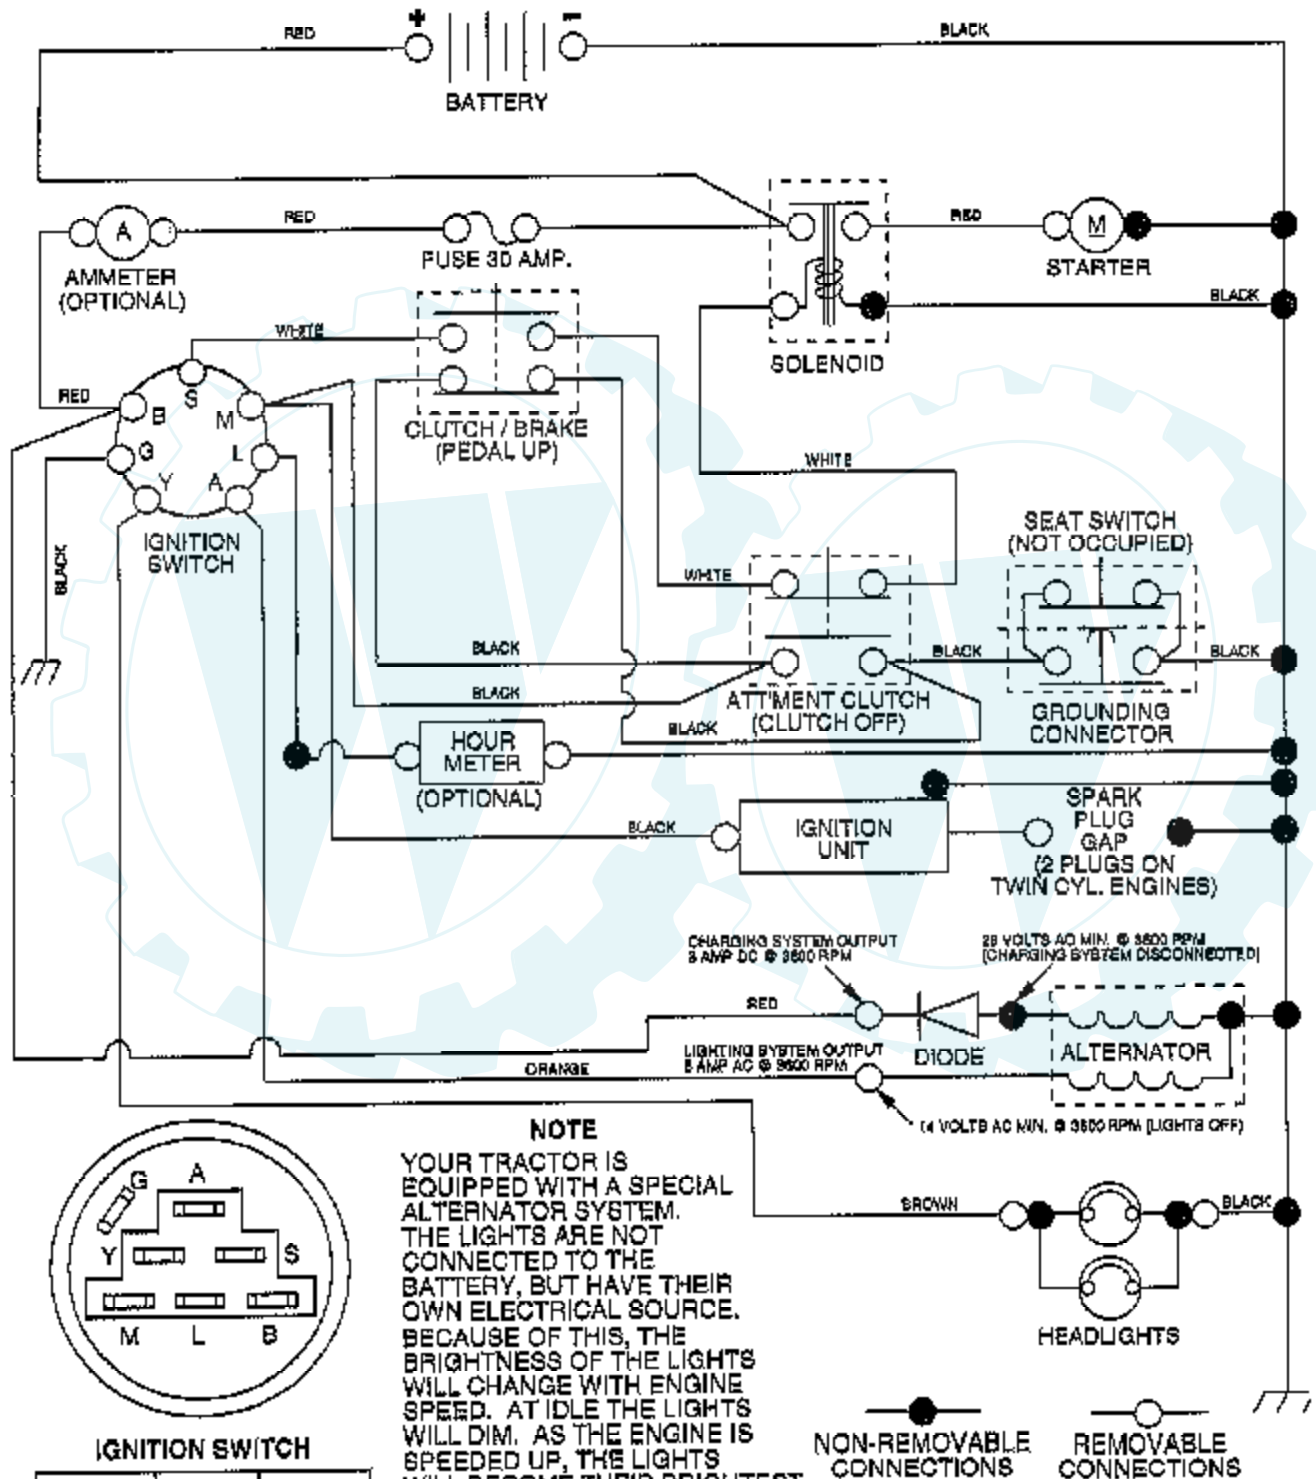

TRACTOR - - MODEL NUMBER RE1242B

ENGINE

Ref #	Part Number	Qty	Description
1	141359		CONTROL.THTL.23.5
2	17720410		SCREW LT
3	SUPPLIER		CHECK WITH SUPPLIER
4	137348		MUFFLER
13	165291		SUB= 272293
14	13280324		PIPE NIPPLE
15	13200300		ELBOW
16	11050600		LOCKWASHER
23	159880		SHIELD.BRN/DBR.GD
29	137180		SUB= 532137180
31	109202X		TANK.FUEL.LT.
32	140527		CAP ASM FUEL
33	123487X		HOSE CLAMP
35	17490512		SCREW
37	137040		LINE FUEL
38	SUPPLIER		CHECK WITH SUPPLIER
40	124028X		SUB= 532124028
44	17490412		SCREW HEX CRT
46	19091416		WASHER
62	10040500		LOCKWASHER
66	127951		"STOP,DASH THROTT"
72	71070512		SCREW
78	17490620		SCREW
81	128861		NUT

TRACTOR -- MODEL NUMBER RE1242B

MOWER LIFT

Ref #	Part Number	Qty	Description
1	159460		WIRE ASM W.SPRING
2	159471		"SHAFT ASM LIFT,RH"
3	105767X		PIN-GROOVE LT
4	12000002		SUB= 2225J
5	19211621		WASHER
6	120183X		NYLON BEARING
7	109413X		GRIP
8	124526X		SUB= 125925X
11	139865		SUB= 918139865
12	139866		SUB= 151140
13	4939M		SUB= 85902
15	127218		LINK.FRONT
16	73350800		NUT
17	130171		TRUNION
18	73800800		NUT.LK.W/WSH.1/2.
19	139868		ARM SUSP REAR
20	163552		RETAINER SPRING
31	140302		BEARING PVT LH
32	73540600		NUT.CROWNLOCK.3/8

TRACTOR - - MODEL NUMBER RE1242B

SCHEMATIC

TRACTOR - - MODEL NUMBER RE1242B

SEAT

Ref #	Part Number	Qty	Description
1	127426X		SUB= 140119
2	140551		BRACKET PVT SEAT
3	74760616		BOLT
4	19131610		WASHER PM
5	145006		CLIP.PUSH-IN.HING
6	73800600		NUT
7	124181X		SPRING COMPRESSIO
8	17490616		SCREW GTV
9	19131614		WASHER
10	155925		PAN-SEAT
12	121246X		BRKT SWITCH
13	121248X		BUSHING
14	72050412		BOLT-RD HD SQ NK
15	134300		SPLIT SPACER
16	121250X		SPRING
17	123976X		SUB= 73900400
21	153236		"BOLT,SHOULDER"
22	73800500		NUT
23	74780814		BOLT
24	19171912		WASHER
25	127018X		"BOLT,SHOULDER"
26	10040800		LOCKWASHER