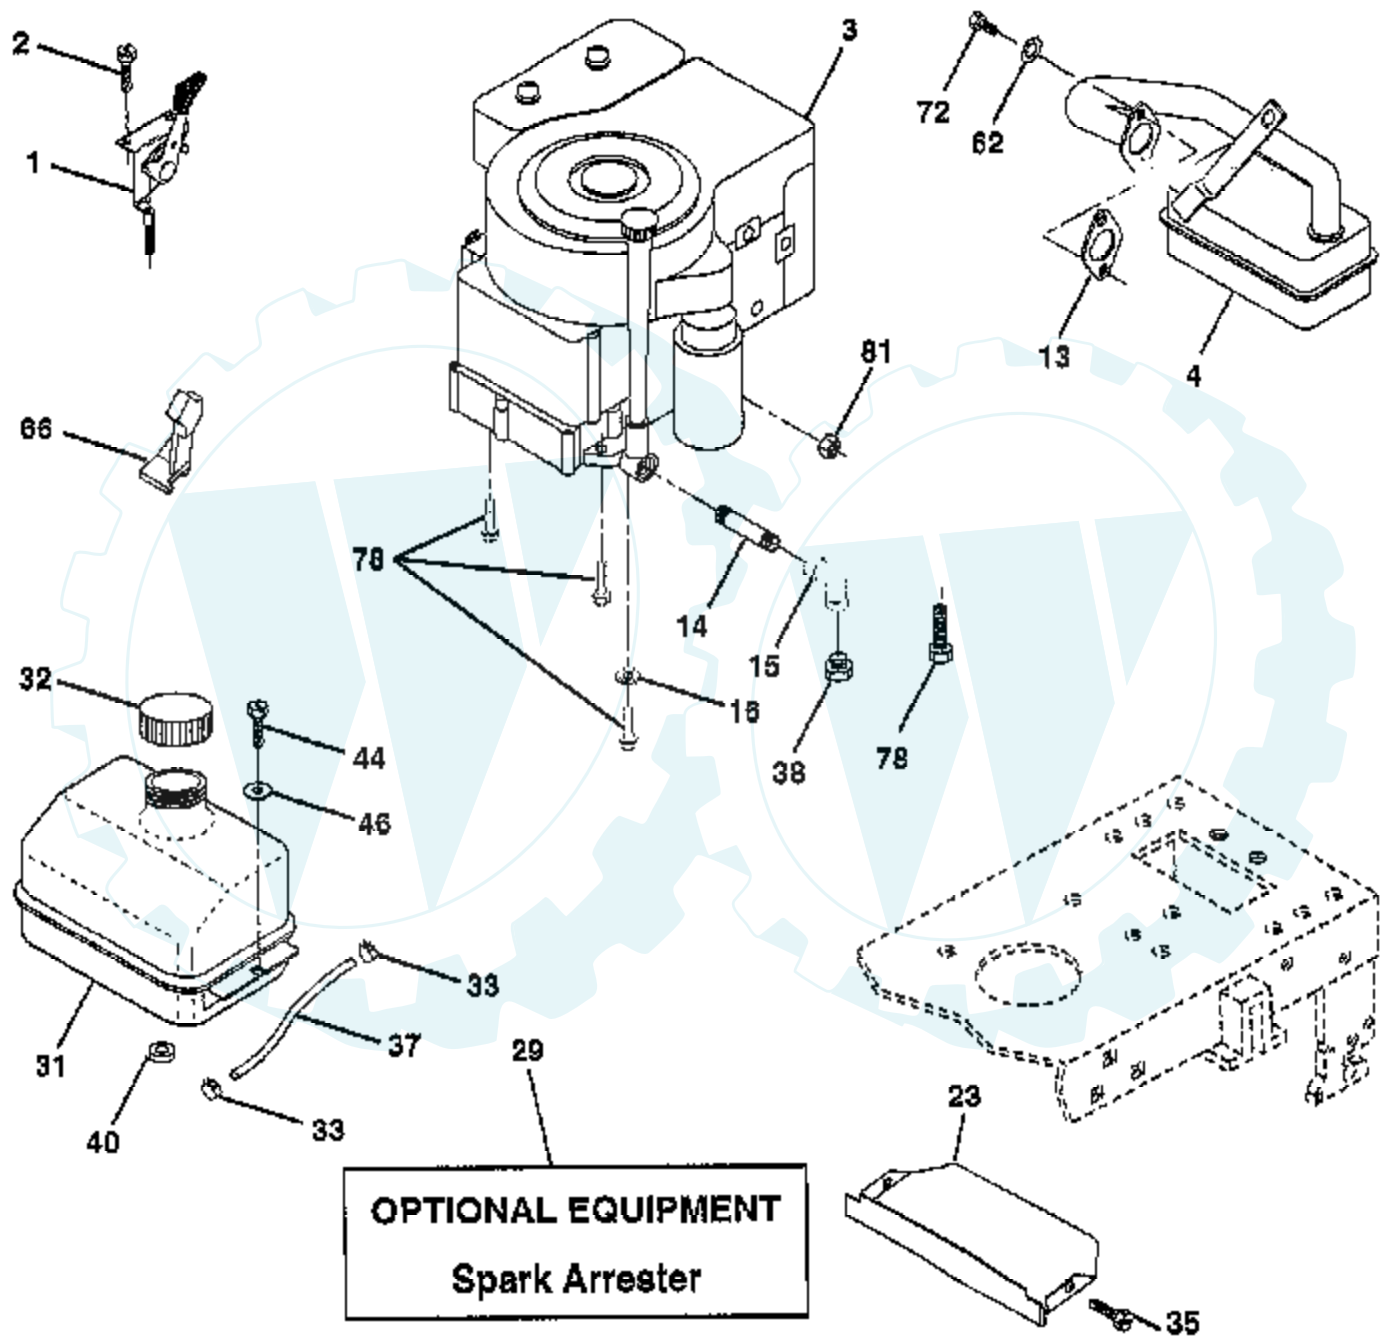

TRACTOR - - MODEL NUMBER RE1242B

ELECTRICAL

Ref #	Part Number	Qty	Description
1	144925		SUB= 123899X
2	74760412		BOLT LT
8	156417		"CASE,BATTERY.MECH"
16	153664		SWITCH INTERLOCK
19	10090400		SUB= 10040400
20	73350400		NUT
21	166181		HARNES.ASM.LIGHT W/4152J
22	4152J		HEADLAMP BULB
24	4799J		"CABLE T, BATTERY"
25	146147		CABLE.BTRY.6GA.RD
26	166180		FUSE.15 AMP
27	73510400		NUT
28	4207J		CABLE T
29	121305X		SWITCH SEAT
30	140301		SWITCH IGN 4POS
31	124211X		NUT IGNITION
32	141226		COVER KEY SWITCH
33	122147X		KEY
40	166145		HARNES.IGNITION
41	71110408		BOLT HXHD FIN
42	131563		SUB= 154336
43	145673		SUB= 146154
44	73640400		NUT HXKEP 1/4X20
48	140844		ADAPTER AMMETER
52	141940		PROTECTION LOOP
70	166658		HARNES.ENGINE

TRACTOR - - MODEL NUMBER RE1242B

ENGINE

Ref #	Part Number	Qty	Description
1	141359		CONTROL.THTL.23.5
2	17720410		SCREW LT
3	SUPPLIER		CHECK WITH SUPPLIER
4	137348		MUFFLER
13	165291		SUB= 272293
14	13280324		PIPE NIPPLE
15	13200300		ELBOW
16	11050600		LOCKWASHER
23	159880		SHIELD.BRN/DBR.GD
29	137180		SUB= 532137180
31	109202X		TANK.FUEL.LT.
32	140527		CAP ASM FUEL
33	123487X		HOSE CLAMP
35	17490512		SCREW
37	137040		LINE FUEL
38	SUPPLIER		CHECK WITH SUPPLIER
40	124028X		SUB= 532124028
44	17490412		SCREW HEX CRT
46	19091416		WASHER
62	10040500		LOCKWASHER
66	127951		"STOP,DASH THROTT"
72	71070512		SCREW
78	17490620		SCREW
81	128861		NUT

TRACTOR - - MODEL NUMBER RE1242B

SCHEMATIC

TRACTOR - - MODEL NUMBER RE1242B

SEAT

Ref #	Part Number	Qty	Description
1	127426X		SUB= 140119
2	140551		BRACKET PVT SEAT
3	74760616		BOLT
4	19131610		WASHER PM
5	145006		CLIP.PUSH-IN.HING
6	73800600		NUT
7	124181X		SPRING COMPRESSIO
8	17490616		SCREW GTV
9	19131614		WASHER
10	155925		PAN-SEAT
12	121246X		BRKT SWITCH
13	121248X		BUSHING
14	72050412		BOLT-RD HD SQ NK
15	134300		SPLIT SPACER
16	121250X		SPRING
17	123976X		SUB= 73900400
21	153236		"BOLT,SHOULDER"
22	73800500		NUT
23	74780814		BOLT
24	19171912		WASHER
25	127018X		"BOLT,SHOULDER"
26	10040800		LOCKWASHER