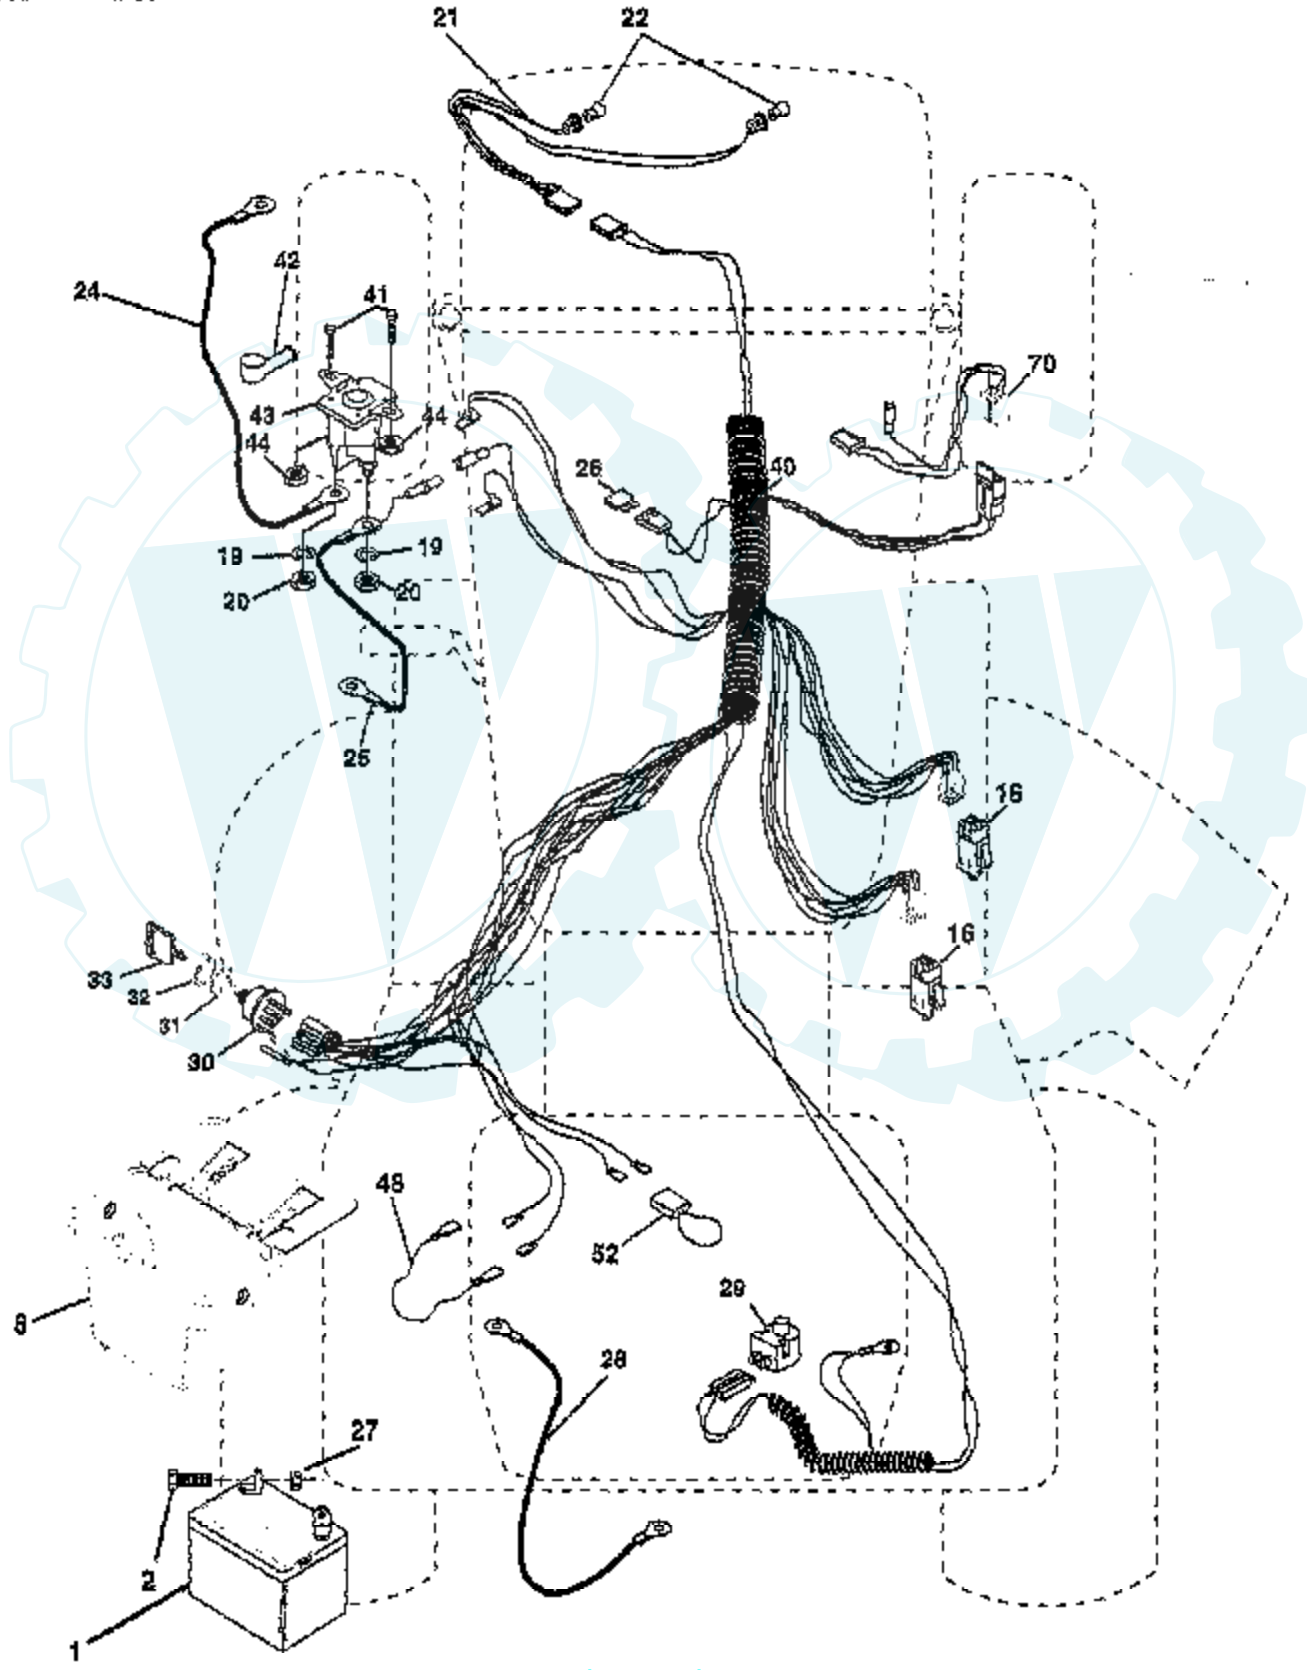

TRACTOR - - MODEL NUMBER RE1242B

ELECTRICAL

Ref #	Part Number	Qty	Description
1	144925		SUB= 123899X
2	74760412		BOLT LT
8	156417		"CASE,BATTERY.MECH"
16	153664		SWITCH INTERLOCK
19	10090400		SUB= 10040400
20	73350400		NUT
21	166181		HARNES.ASM.LIGHT W/4152J
22	4152J		HEADLAMP BULB
24	4799J		"CABLE T, BATTERY"
25	146147		CABLE.BTRY.6GA.RD
26	166180		FUSE.15 AMP
27	73510400		NUT
28	4207J		CABLE T
29	121305X		SWITCH SEAT
30	140301		SWITCH IGN 4POS
31	124211X		NUT IGNITION
32	141226		COVER KEY SWITCH
33	122147X		KEY
40	166145		HARNES.IGNITION
41	71110408		BOLT HXHD FIN
42	131563		SUB= 154336
43	145673		SUB= 146154
44	73640400		NUT HXKEP 1/4X20
48	140844		ADAPTER AMMETER
52	141940		PROTECTION LOOP
70	166658		HARNES.ENGINE