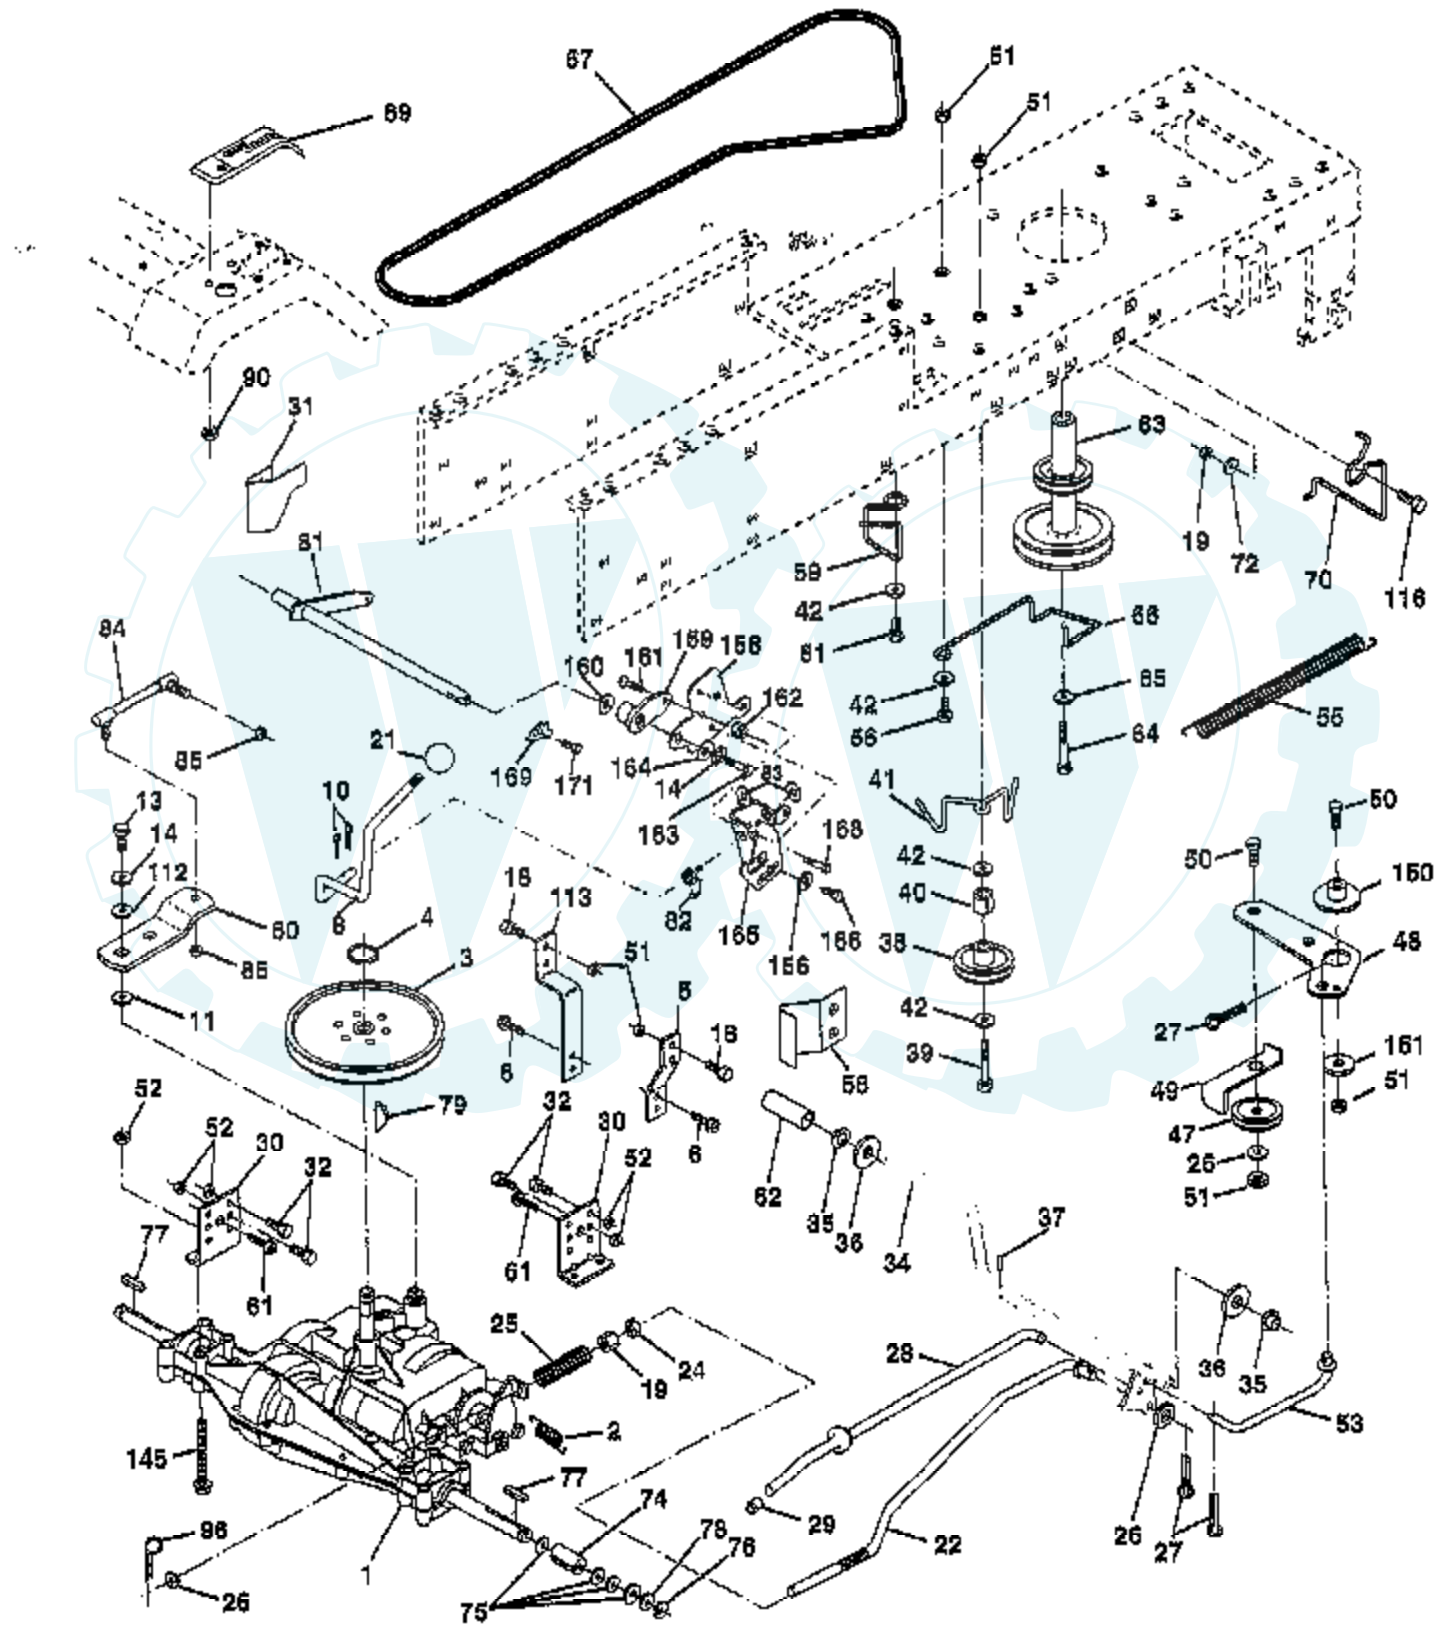

TRACTOR - - MODEL NUMBER RE1242B

DRIVE

Ref #	Part Number	Qty	Description
1	SUPPLIER		CHECK WITH SUPPLIER
2	146682		SPRING.BRAKE.RETU
3	123666X		PULLEY TRANS
4	12000028		SUB= 2267J
5	121520X		STRAP TORQUE
6	17490512		SCREW
8	165619		ROD.SHIFT.FENDER.ADJ.LT.CRD
10	76020416		PIN COTTER 1/8
11	105701X		WASH-SHFT PLT LT
13	74550412		BOLT.1/4-28.W/PAT
14	10040400		LOCKWASHER
18	74780616		BOLT
19	73800600		NUT
21	106933X		KNOB T (1/2-HOLE)
22	130804		BRAKE ROD
24	73350600		NUT
25	106888X		SPRING ROD LT
26	19131316		WASHER
27	76020412		COTTER PIN
28	145204		ROD.BRAKE.PARK.LT
29	71673		PLUNGER CAP T
30	130807		TRANSAXLE MTG BKT
31	127275X		"KEEPER,BELT LH T"
32	74760512		BOLT
34	155071		SHAFT ASM-PEDAL F
35	120183X		NYLON BEARING
36	19211616		WASHER LT
37	1572H		SUB= 2882J
38	131494		FLAT IDLER PULLEY
39	74760644		BOLT
40	4470J		SPACER T
41	165838		"KEEPER,BELT.IDLER FLAT"
42	19131312		WASHER
47	127783		SUB= 139245
48	154407		BELLCRANK.CLUTCH
49	123205X		RETAIN BELT
50	74760624		SUB= 74930624
51	73680600		SUB= 73690600
52	73680500		SUB= 73690500
53	105710X		"LINK, CLUTCH T"
55	105709X		"SPRING, RETURN LT"
56	74760620		SUB= 74780620
57	130801		SUB= 138255
58	127274X		"KEEPER,BELT RH T"
59	140312		KEEPER BELT CNTSP
61	17490612		SCREW
62	8883R		PEDAL COVER T
63	140186		PULLEY.ENGINE
64	71170764		BOLT
65	10040700		LOCKWASHER
66	154778		KEEPER-BELT
70	134683		KEEPER BELT ENG
72	19132012		WASHER
74	137057		SPACER AXLE
75	121749X		WASHER
76	12000001		E-RING LT
77	123583X		SQUARE KEY
78	121748X		WASHER