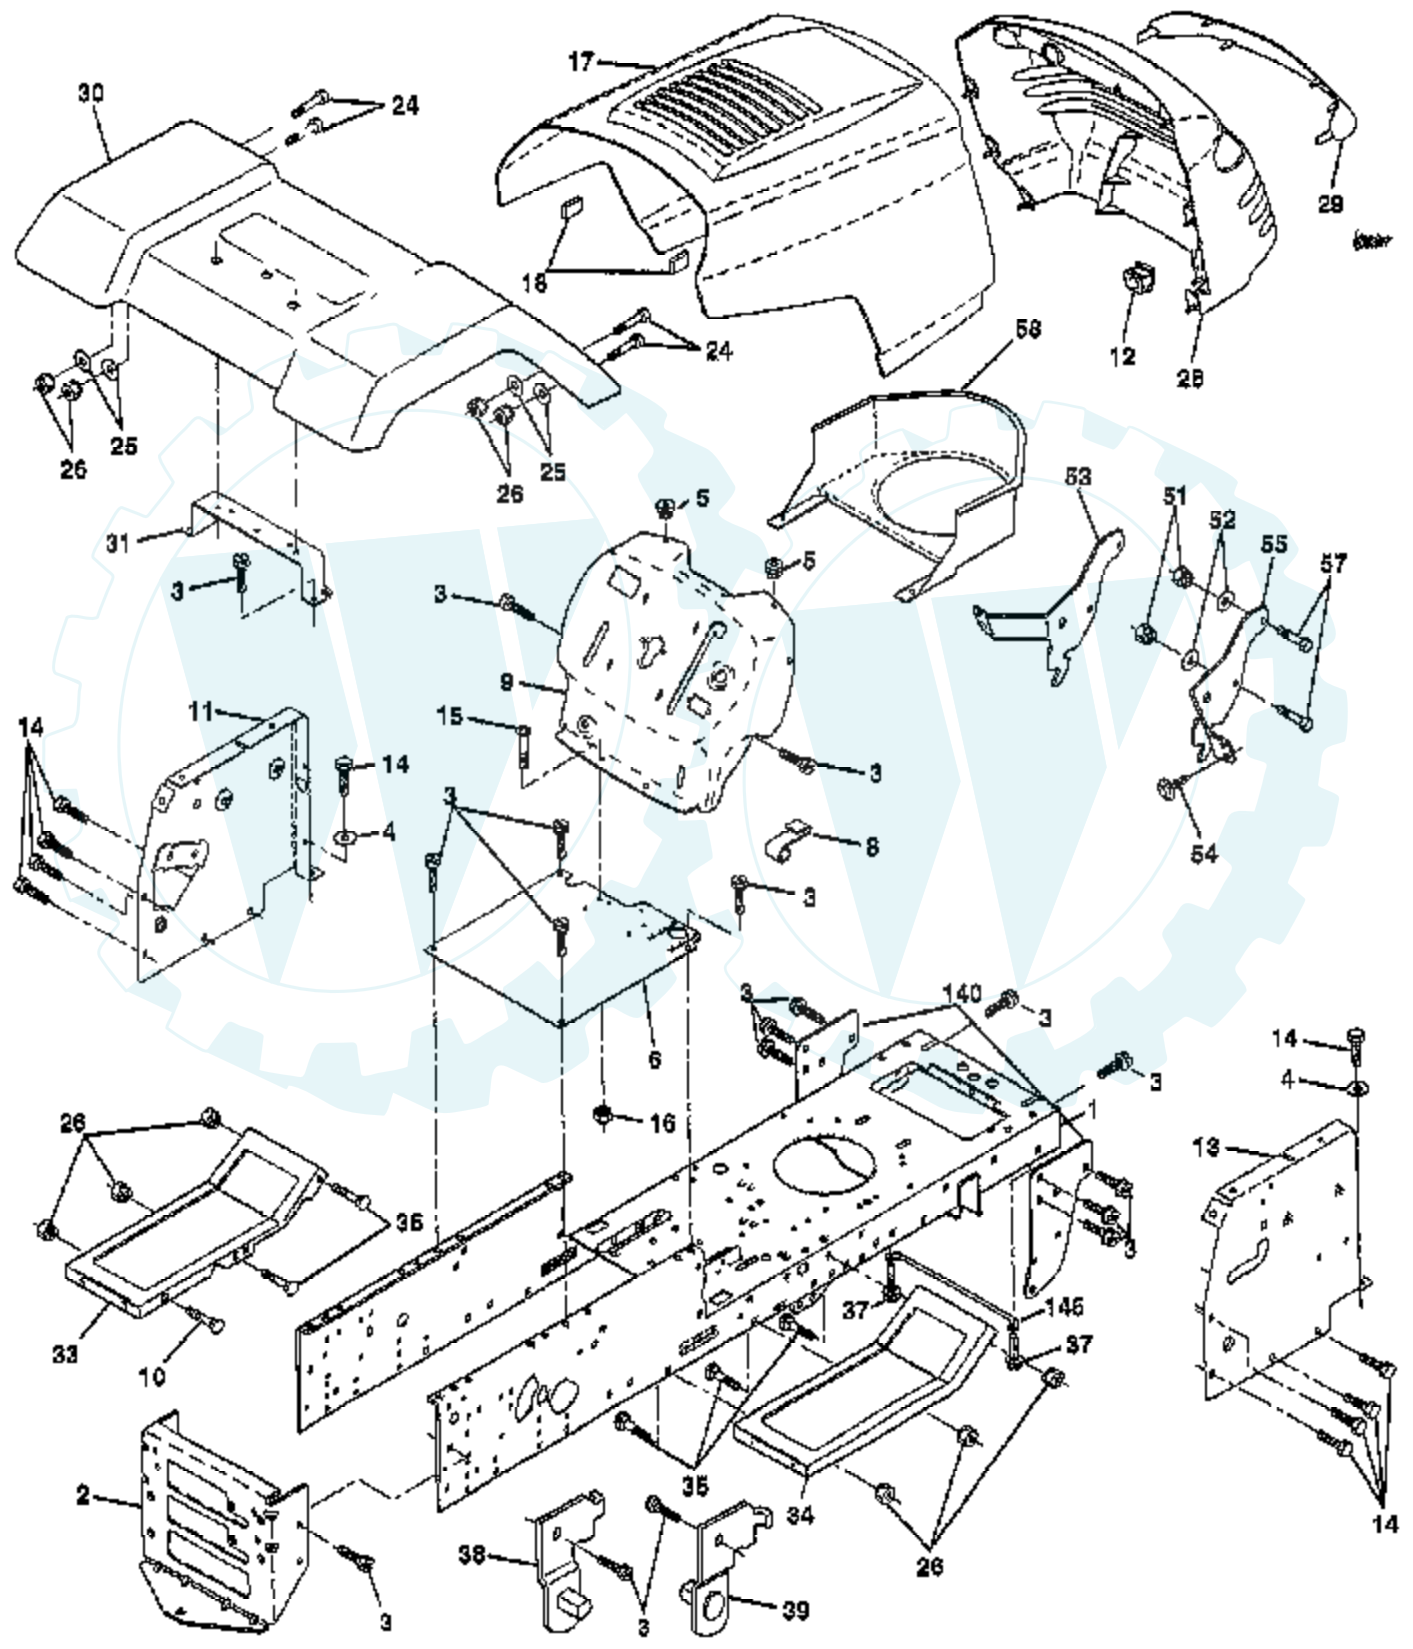

TRACTOR - - MODEL NUMBER RE1242B

CHASSIS AND ENCLOSURES

Ref #	Part Number	Qty	Description
1	165480		CHASSIS.STAMPING
2	140356		SUB= 145009
3	17490612		SCREW
4	19131216		WASHER
5	155272		BUMPER-HOOD/DASH
6	155923		SADDLE
8	155138		CLIP.RETAINER
9	161937X011		DASH SILKSCREEN
10	72140608		SUB= 72110608
11	155927		"PANEL-DASH,LH"
12	145660		CLIP.TINNERMAN
13	155934X010		SUB= 169117X010
14	17490608		SCREW LT
15	74180512		SCREW
16	73510500		NUT
17	159639X505		HOOD.STEEL.ASSY
18	126938X		SUB= 532126938
24	74780616		BOLT
25	19131312		WASHER
26	73800600		NUT
28	157373		GRILLE-MS428
29	140273X599		LENS.GRILLE.PRIVATE LABEL
30	157583X505		FENDER.LT.W/SHIFT
31	136619		BRKT FENDER
33	105476X505		FOOTREST LH
34	105475X505		FOOTREST RH
35	72110606		BOLT
37	17490508		SCREW LT
38	139886		BRACKET ASM LH
39	139887		BRACKET ASM RH
51	73800400		NUT
52	19091416		WASHER
53	144697		BRACKET.GRILLE.LH
54	161464		SCREW.HEX.WS.HD
55	144696		BRACKET.GRILLE.RH
57	74780412		SUB= 74780414
58	150127		AIR DUCT
140	158418		BRKT SUSPENSION
145	156524		"ROD POVOT,CHASSIS"
	5479J		PLUG BUTTON T

TRACTOR - - MODEL NUMBER RE1242B

DECALS

Ref #	Part Number	Qty	Description
1	159736		"DECAL CHASSIS,HOT"
2	132628		FENDER DECAL
3	153266		DECAL HOOD RH
4	153267		DECAL HOOD LH
5	138610		DECAL.HOOD.INS.
6	145498		DECAL.READ.O.MANU
7	145437		DECAL.EURO.ST.CE.
8	159737		DECAL-BRAKE/CLUTC
9	165297		SUB= 272440
10	154521		"DECAL CHASSIS 42""
11	145494		DECAL.DANGER.CUTF
12	135013		NLA
13	127075		"DECAL,STR WHL"
14	145005		DECAL.BATRY.3-3908
15	160396		"DECAL-SCHEM,BELT"
17	126187X		SUB= 532126187
19	140837		DECAL BRAK PARK
	138311		DECAL HANDLE LIFT
	162598		DECAL.DRAWBAR.LDL
	168142		MANUAL.OPER.EURO
	168143		MANUAL.P.RE1242B