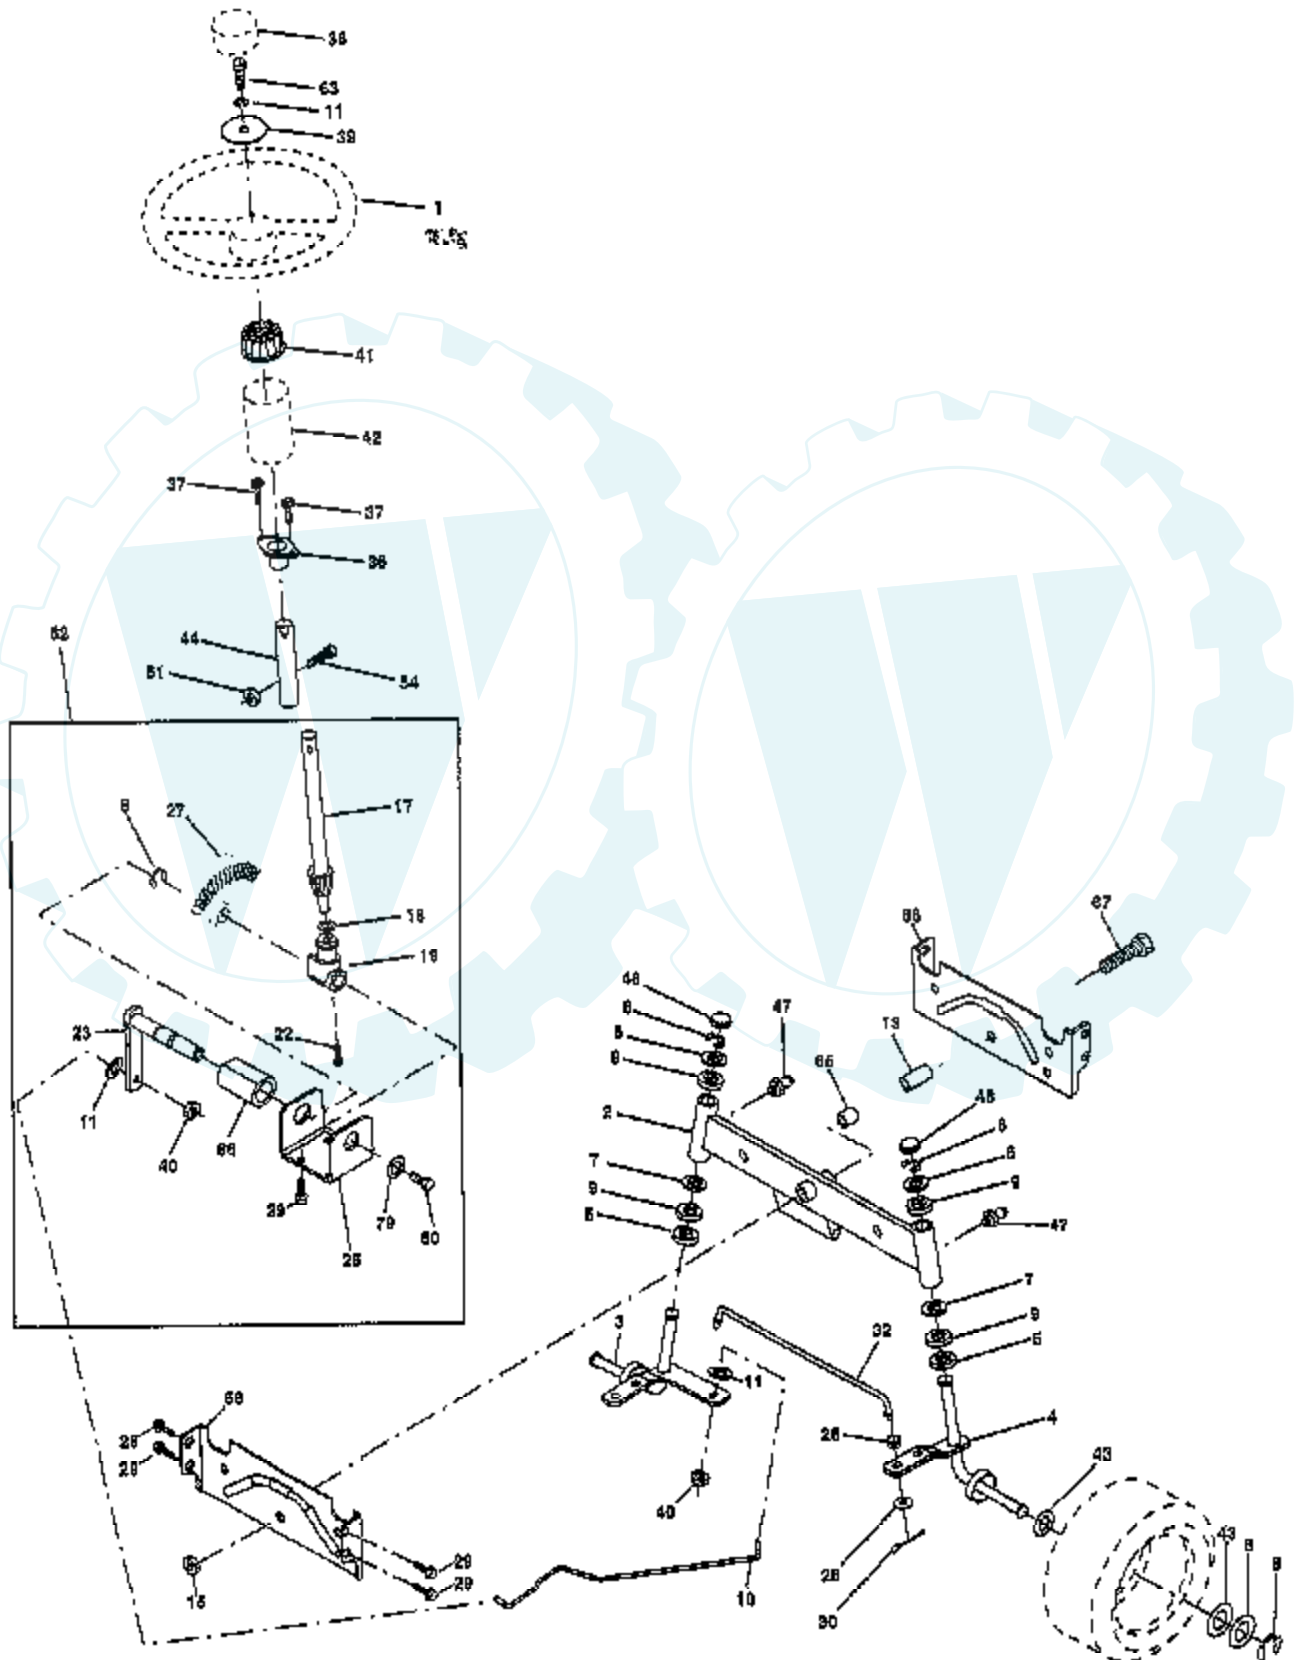

TRACTOR - - MODEL NUMBER RE1242B

STEERING WHEEL

Ref #	Part Number	Qty	Description
1	133741		SUB= 150547
2	154427		AXLE ASM
3	156483		SPINDLE.ASM.LH
4	157473		"SPINDLE ASM,RH"
5	6266H		WASHER .T
6	121748X		WASHER
7	19272016		WASHER
8	12000029		RING
9	3366R		COL. SRTG. BEAR.
10	156438		DRAGLINK-STAMPED
11	10040600		LOCKWASHER
13	154779		BEARING AXLE
15	73901000		"NUT-LOC,FLANGE LT"
17	156546		SHAFT ASM STEERIN
18	57079		THRUST WASHER
19	160395		SUPPORT.SHAFT.STEER
22	165857		SCREW.HX.WSH.HD
23	165851		SHAFT.ASM.PITMAN
25	154406		BRKT-STEERING
26	126847X		BUSHING.DRAGLINK
27	136874		GEAR SECTOR
28	19131416		WASHER
29	17490612		SCREW
30	76020412		COTTER PIN
32	130465		TIE ROD
36	155099		BUSHING.STEERING
37	152927		"SCREW-TT,10-32 FL"
38	133742		ST WHL INSERT CAP
39	19133808		WASHER T
40	7810H		GRIPCO NUT
41	100711L		ADAPTER LT
42	145054		BOOT.STEER.PL
43	121749X		WASHER
44	153720		EXT SHAFT STEERIN
46	121232X		CAP
47	6855M		ZERK M
51	73800500		NUT
54	74780520		BOLT
62	167902		KIT.STEER.ASM
63	74780616		BOLT
65	154780		SPACER AXLE
66	154404		"BEARING-ARM,PITMA"
67	74781044		BOLT
68	154429		BRACE AXLE
79	19132012		WASHER
80	74950612		BOLT.HX.NYLON3/8-16X3/