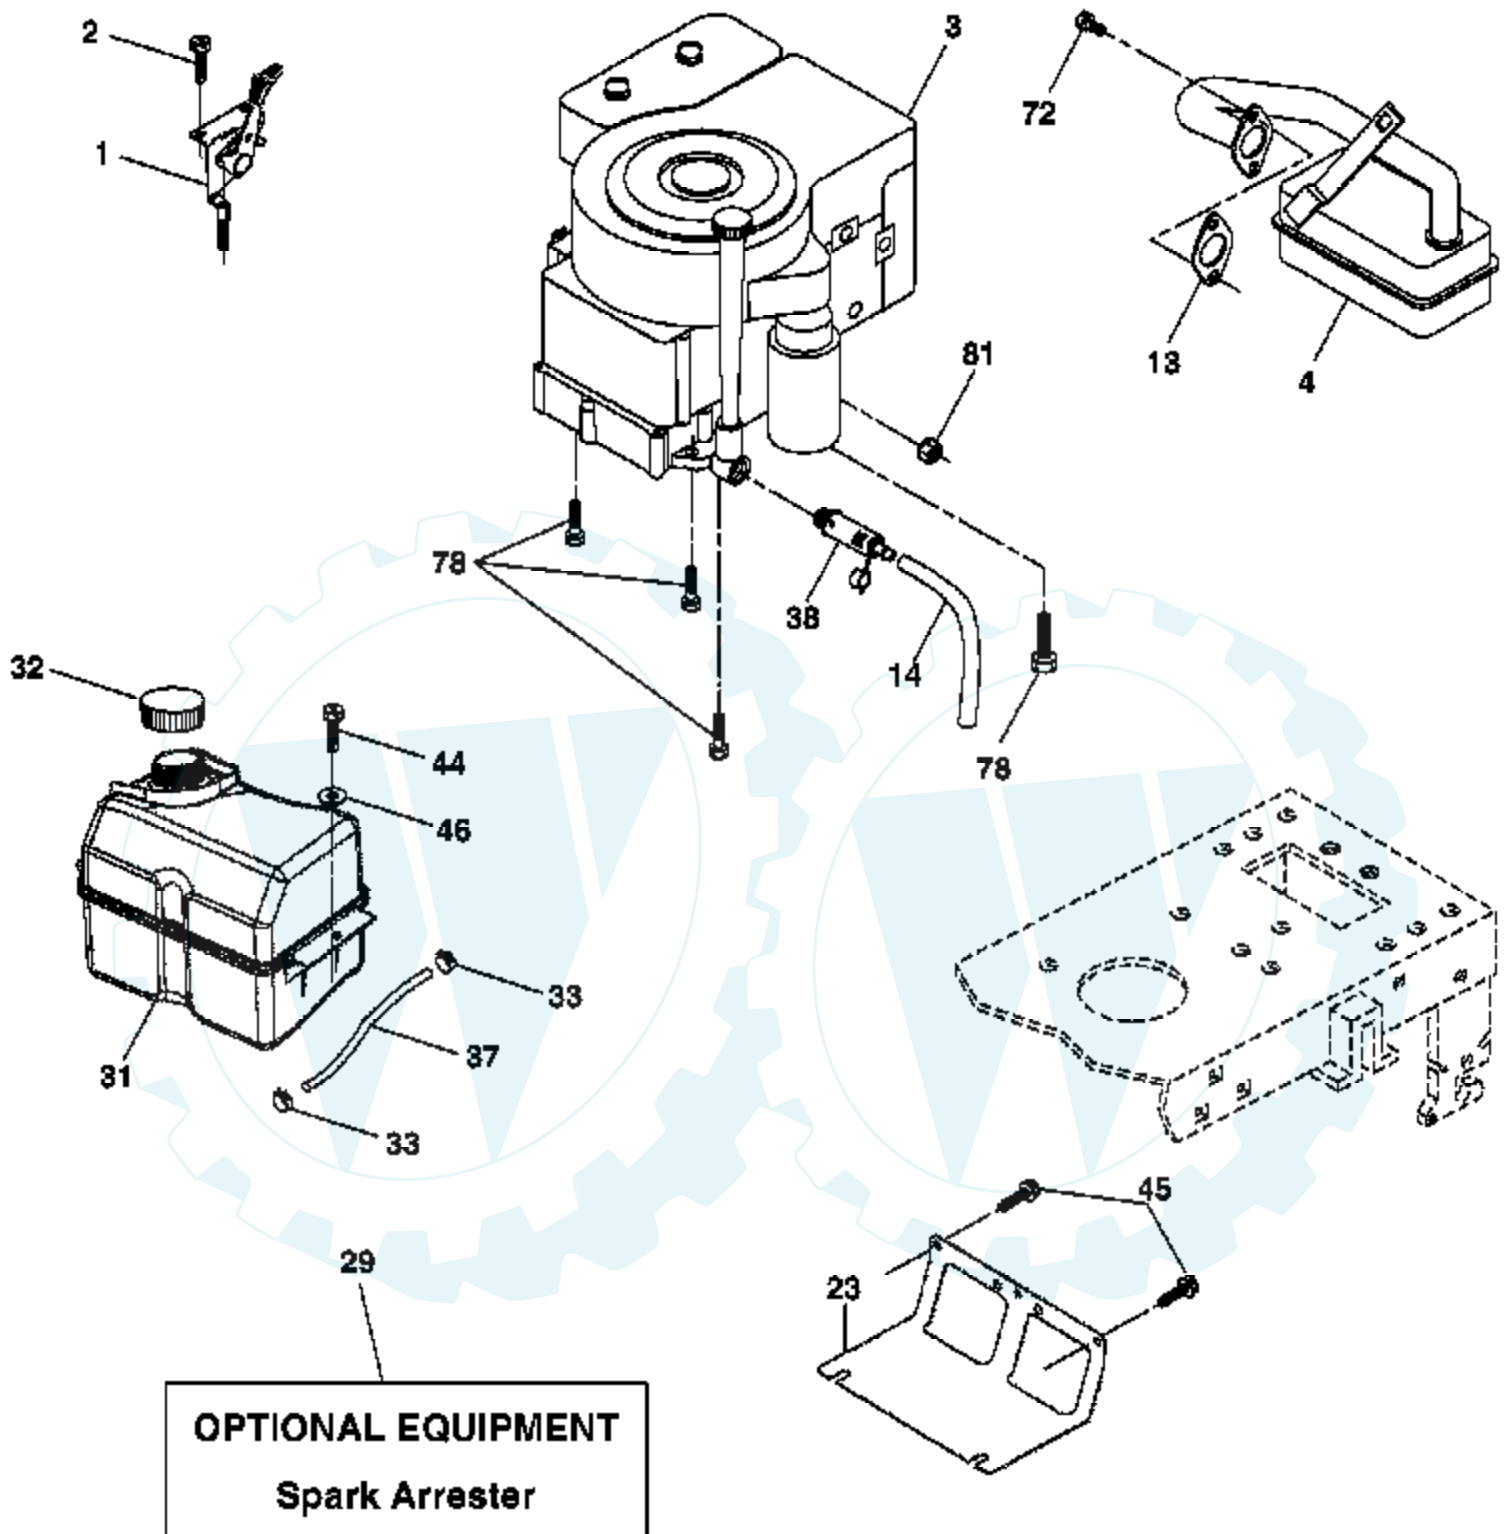

Ref #	Part Number	Qty	Description
1	170551		Control, Throttle
2	17720408		Screw Hex Thd Cut 1/4-20 x 1/2
3			Engine Briggs Model 31P777 (Order Parts from Engine Mfg.)
4	137352		Muffler
13	165291		Muffler Gasket
14	148456		Tube Oil Drain
23	169837		Shield, Browning/Debris Guard
29	137180		Arrester, Spark
31	185534		Tank, Fuel
32	140527		Cap, Fuel
33	123487X		Clamp, Hose Blk
37	137040		Line, Fuel
38	181654		Plug Drain Oil Easy
44	17670412		Screw Hex Wsh THDROL 1/4-20 x 3/4
45	17000612		Screw Hex Wsh Thdrol 3/8-16 x 3/4
46	19091416		Washer 9/32 x 7/8 x 16 Ga.
72	183906		Screw Socket Head 5/16-18 x 1
78	17060620		Screw 3/8-16 x 1-1/4
81	73510400		Nut Keps Hex 1/4-20 unc