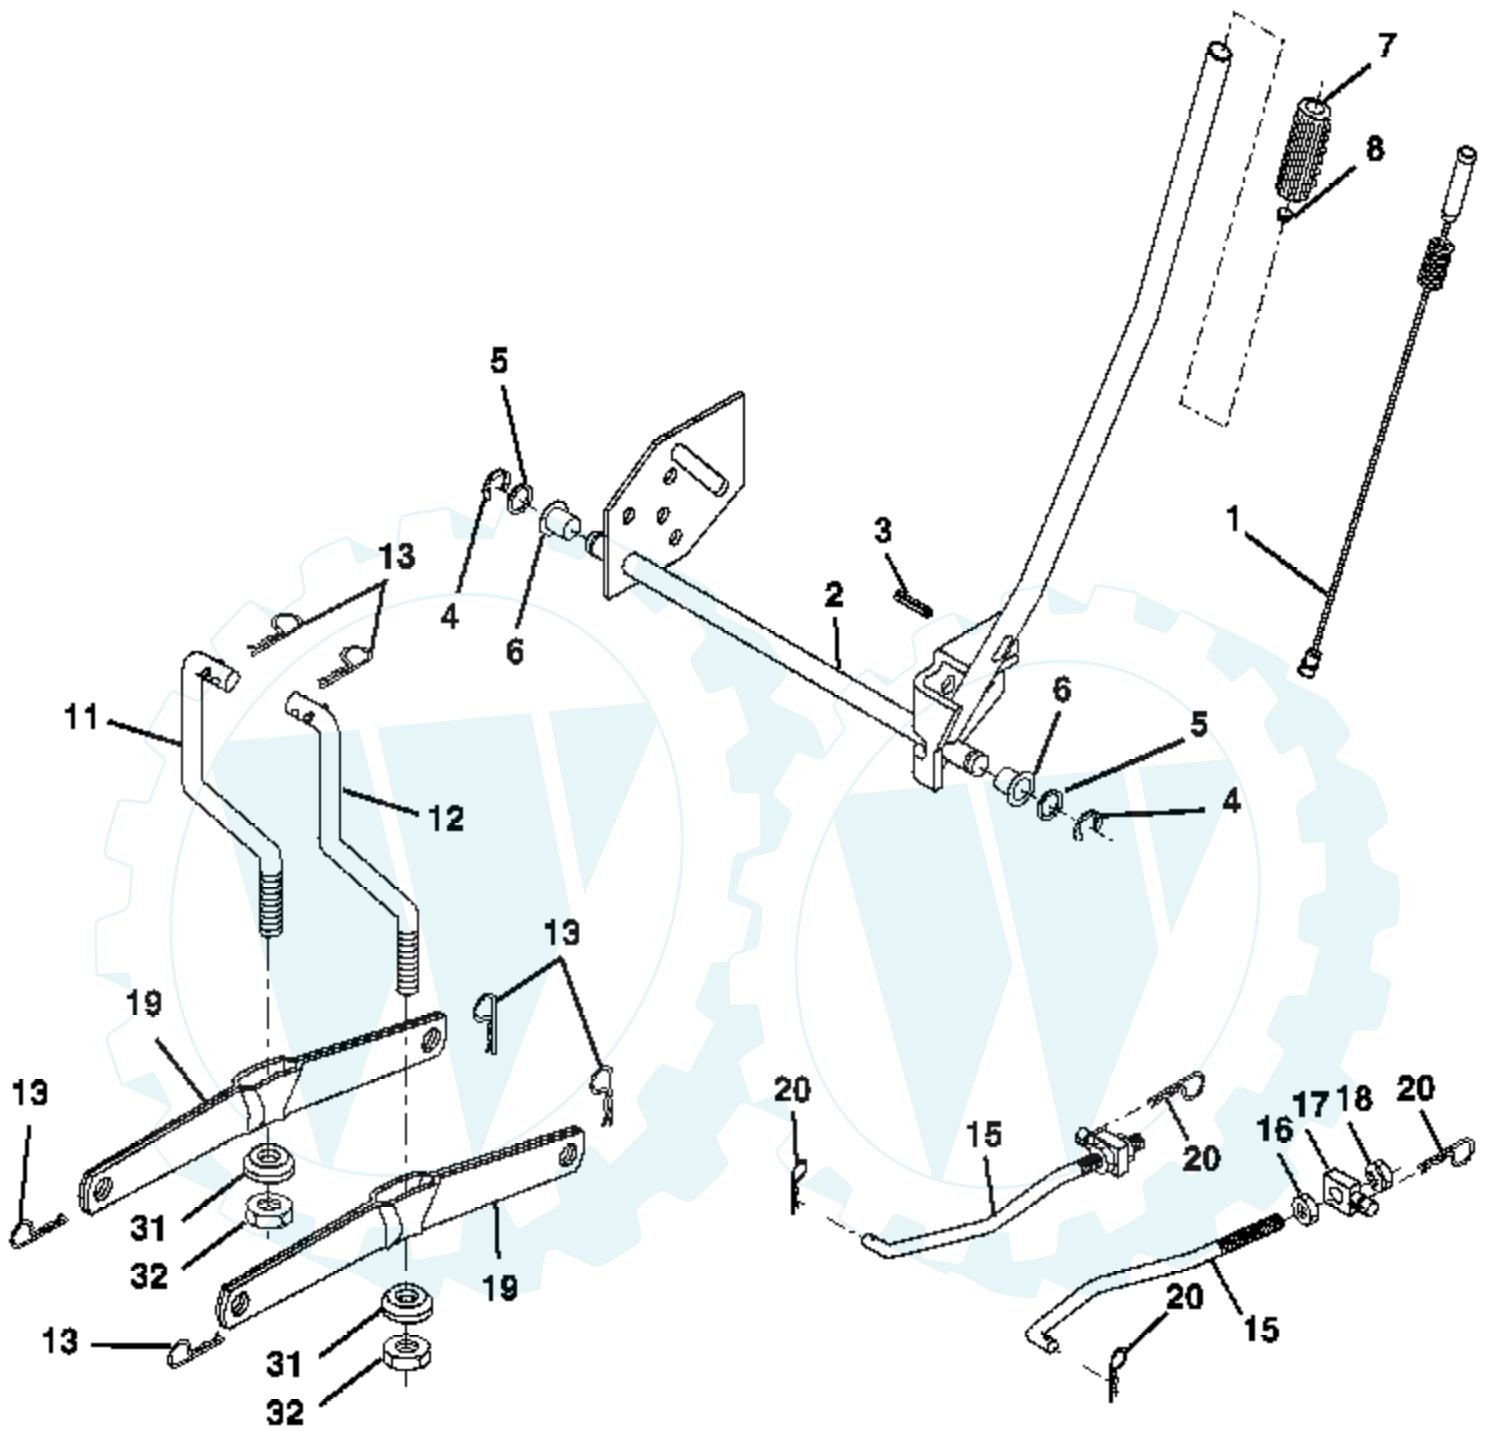

Ref #	Part Number	Qty	Description
1	159461		Wire Asm Inner/Sprg W/plunger
2	159476		Shaft Asm Lift RH w/Inf
3	178981		Pin Groove 2"
4	12000002		E Ring #5133-62
5	19211621		Washer 21/32 x 1 x 21 Ga.
6	120183X		Bearing Nylon Blk 629 Id
7	125631X		Grip Handle
8	124526X		Button Plunger
11	139865		Link Lift LH Fixed Length
12	139866		Link Lift RH Fixed Length
13	4939M		Retainer Spring
15	173288		Link Front
16	73350800		Nut Jam Hex 1/2-13 unc
17	175689		Trunnion
18	73800800		Nut Lock W/Wsh 1/2-13 unc
19	139868		Arm Suspension Rear
20	163552		Retainer Spring
31	169865		Bearing Pvt Lift
32	73540600		Nut Crownlock 3/8 - 24