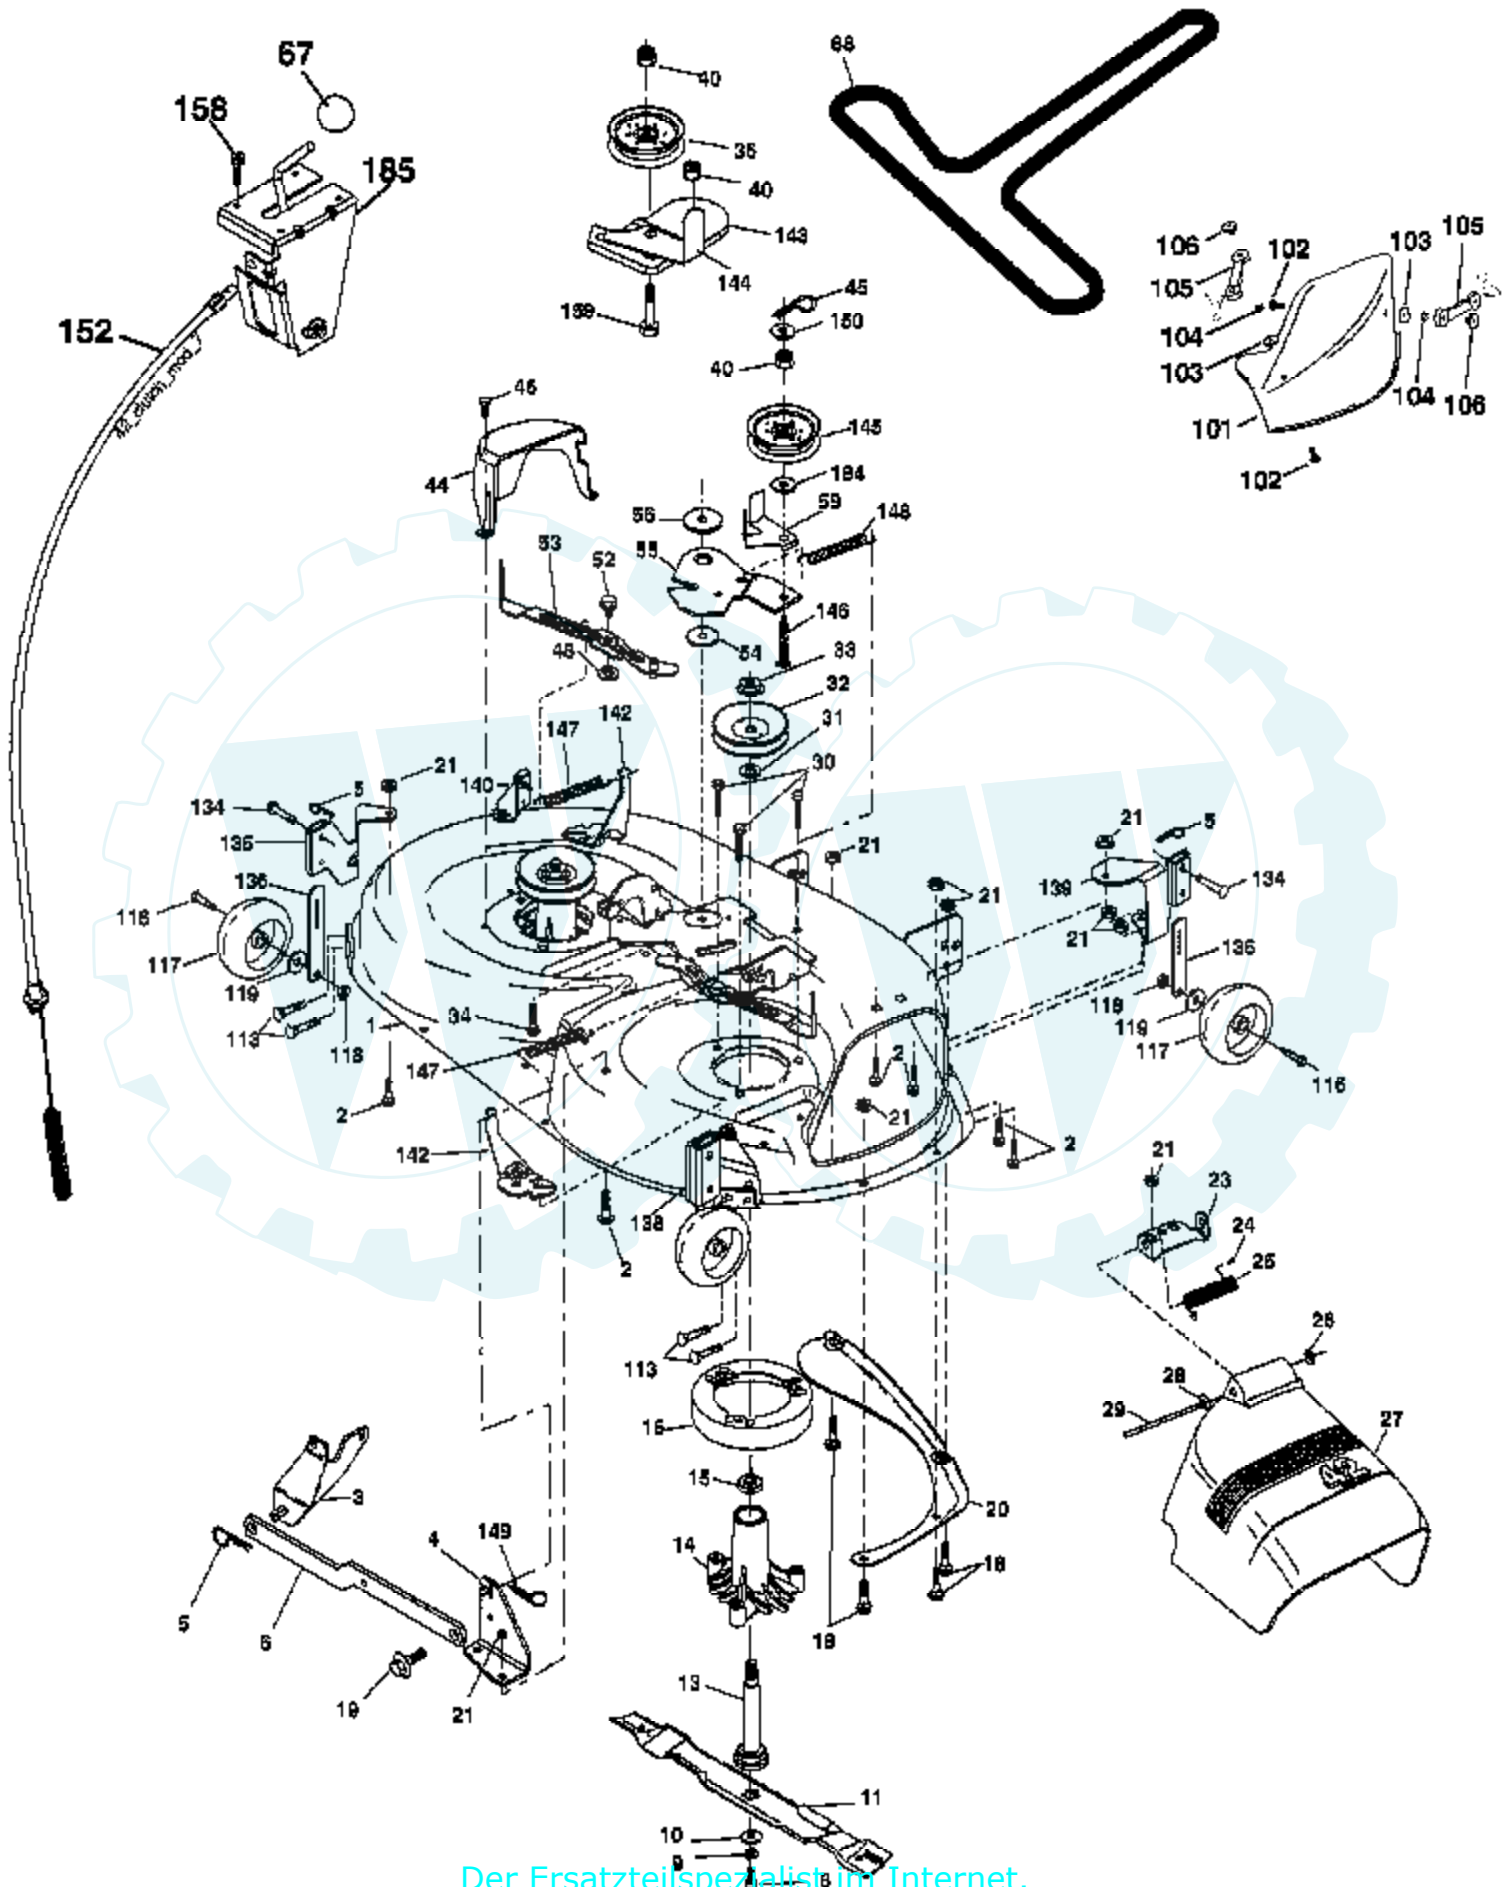

Ref #	Part Number	Qty	Description
1	170551		Control, Throttle
2	17720408		Screw Hex Thd Cut 1/4-20 x 1/2
3			Engine Briggs Model 31P777 (Order Parts from Engine Mfg.)
4	137352		Muffler
13	165291		Muffler Gasket
14	148456		Tube Oil Drain
23	169837		Shield, Browning/Debris Guard
29	137180		Arrester, Spark
31	185534		Tank, Fuel
32	140527		Cap, Fuel
33	123487X		Clamp, Hose Blk
37	137040		Line, Fuel
38	181654		Plug Drain Oil Easy
44	17670412		Screw Hex Wsh THDROL 1/4-20 x 3/4
45	17000612		Screw Hex Wsh Thdrol 3/8-16 x 3/4
46	19091416		Washer 9/32 x 7/8 x 16 Ga.
72	183906		Screw Socket Head 5/16-18 x 1
78	17060620		Screw 3/8-16 x 1-1/4
81	73510400		Nut Keps Hex 1/4-20 unc