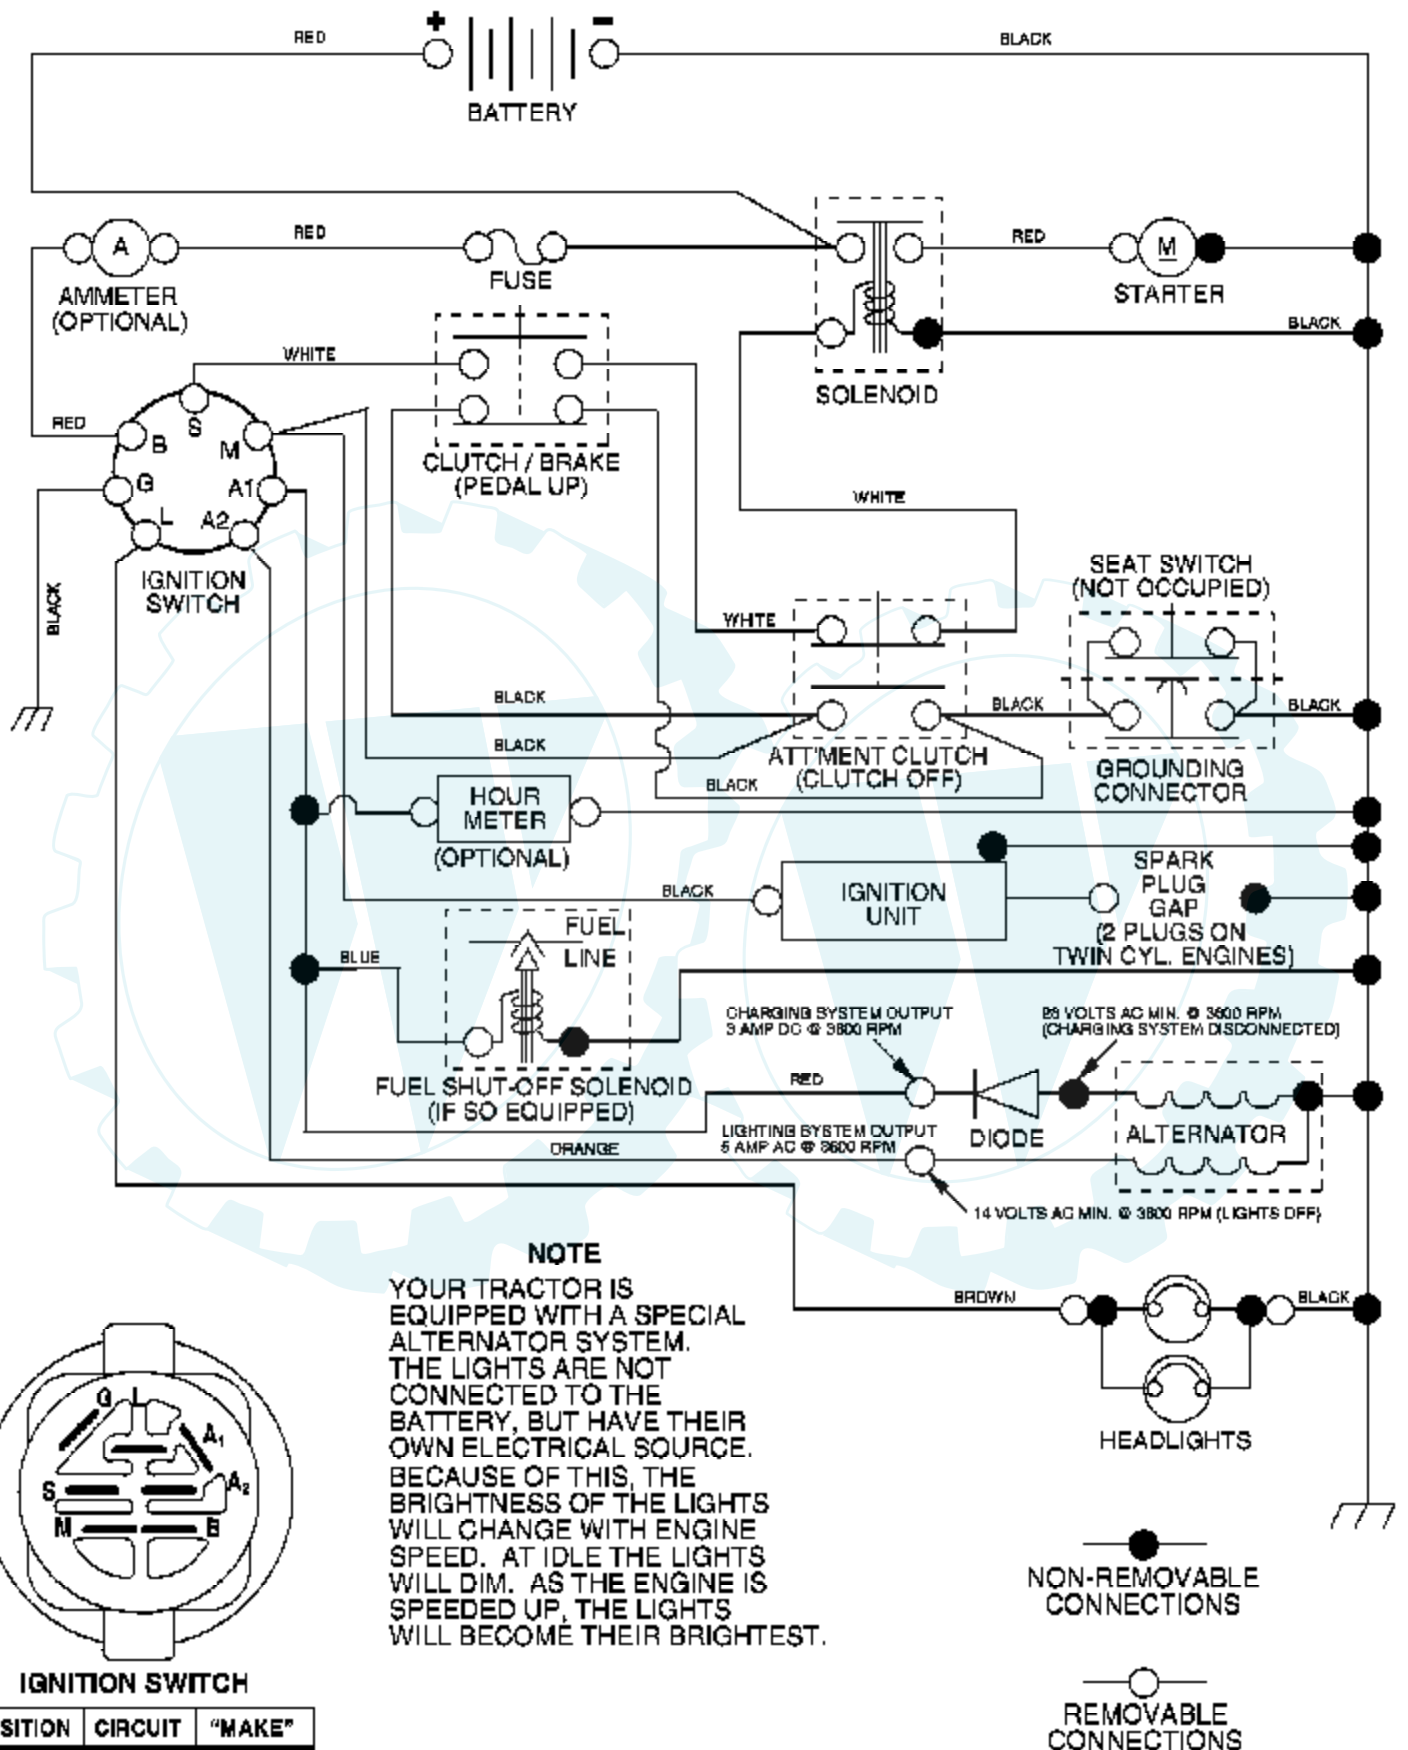

Ref #	Part Number	Qty	Description
1	170551		Control, Throttle
2	17720408		Screw Hex Thd Cut 1/4-20 x 1/2
3			Engine Briggs Model 31P777 (Order Parts from Engine Mfg.)
4	137352		Muffler
13	165291		Muffler Gasket
14	148456		Tube Oil Drain
23	169837		Shield, Browning/Debris Guard
29	137180		Arrester, Spark
31	185534		Tank, Fuel
32	140527		Cap, Fuel
33	123487X		Clamp, Hose Blk
37	137040		Line, Fuel
38	181654		Plug Drain Oil Easy
44	17670412		Screw Hex Wsh THDROL 1/4-20 x 3/4
45	17000612		Screw Hex Wsh Thdrol 3/8-16 x 3/4
46	19091416		Washer 9/32 x 7/8 x 16 Ga.
72	183906		Screw Socket Head 5/16-18 x 1
78	17060620		Screw 3/8-16 x 1-1/4
81	73510400		Nut Keps Hex 1/4-20 unc

Ref #	Part Number	Qty	Description
1	159461		Wire Asm Inner/Sprg W/plunger
2	159476		Shaft Asm Lift RH w/Inf
3	178981		Pin Groove 2"
4	12000002		E Ring #5133-62
5	19211621		Washer 21/32 x 1 x 21 Ga.
6	120183X		Bearing Nylon Blk 629 Id
7	125631X		Grip Handle
8	124526X		Button Plunger
11	139865		Link Lift LH Fixed Length
12	139866		Link Lift RH Fixed Length
13	4939M		Retainer Spring
15	173288		Link Front
16	73350800		Nut Jam Hex 1/2-13 unc
17	175689		Trunnion
18	73800800		Nut Lock W/Wsh 1/2-13 unc
19	139868		Arm Suspension Rear
20	163552		Retainer Spring
31	169865		Bearing Pvt Lift
32	73540600		Nut Crownlock 3/8 - 24

Ref #	Part Number	Qty	Description
1	59192		Cap Valve Tire
2	65139		Stem Valve
3	106222X		Tire F T 15 x 6 0 - 6 Service
4	59904		Tube Front (Service Item Only)
5	106732X421		Rim Asm 6" front Service
6	278H		Fitting Grease (Front Wheel Only)
7	9040H		Bearing Flange (Front Wheel Only)
8	106108X421		Rim Asm 8" rear Service
9	122082X		Tire R T 20 x 10-8 Service
10	7152J		Tube Rear (Service Item Only)
11	104757X421		Cap Axle Blk 1 50 x 1 00