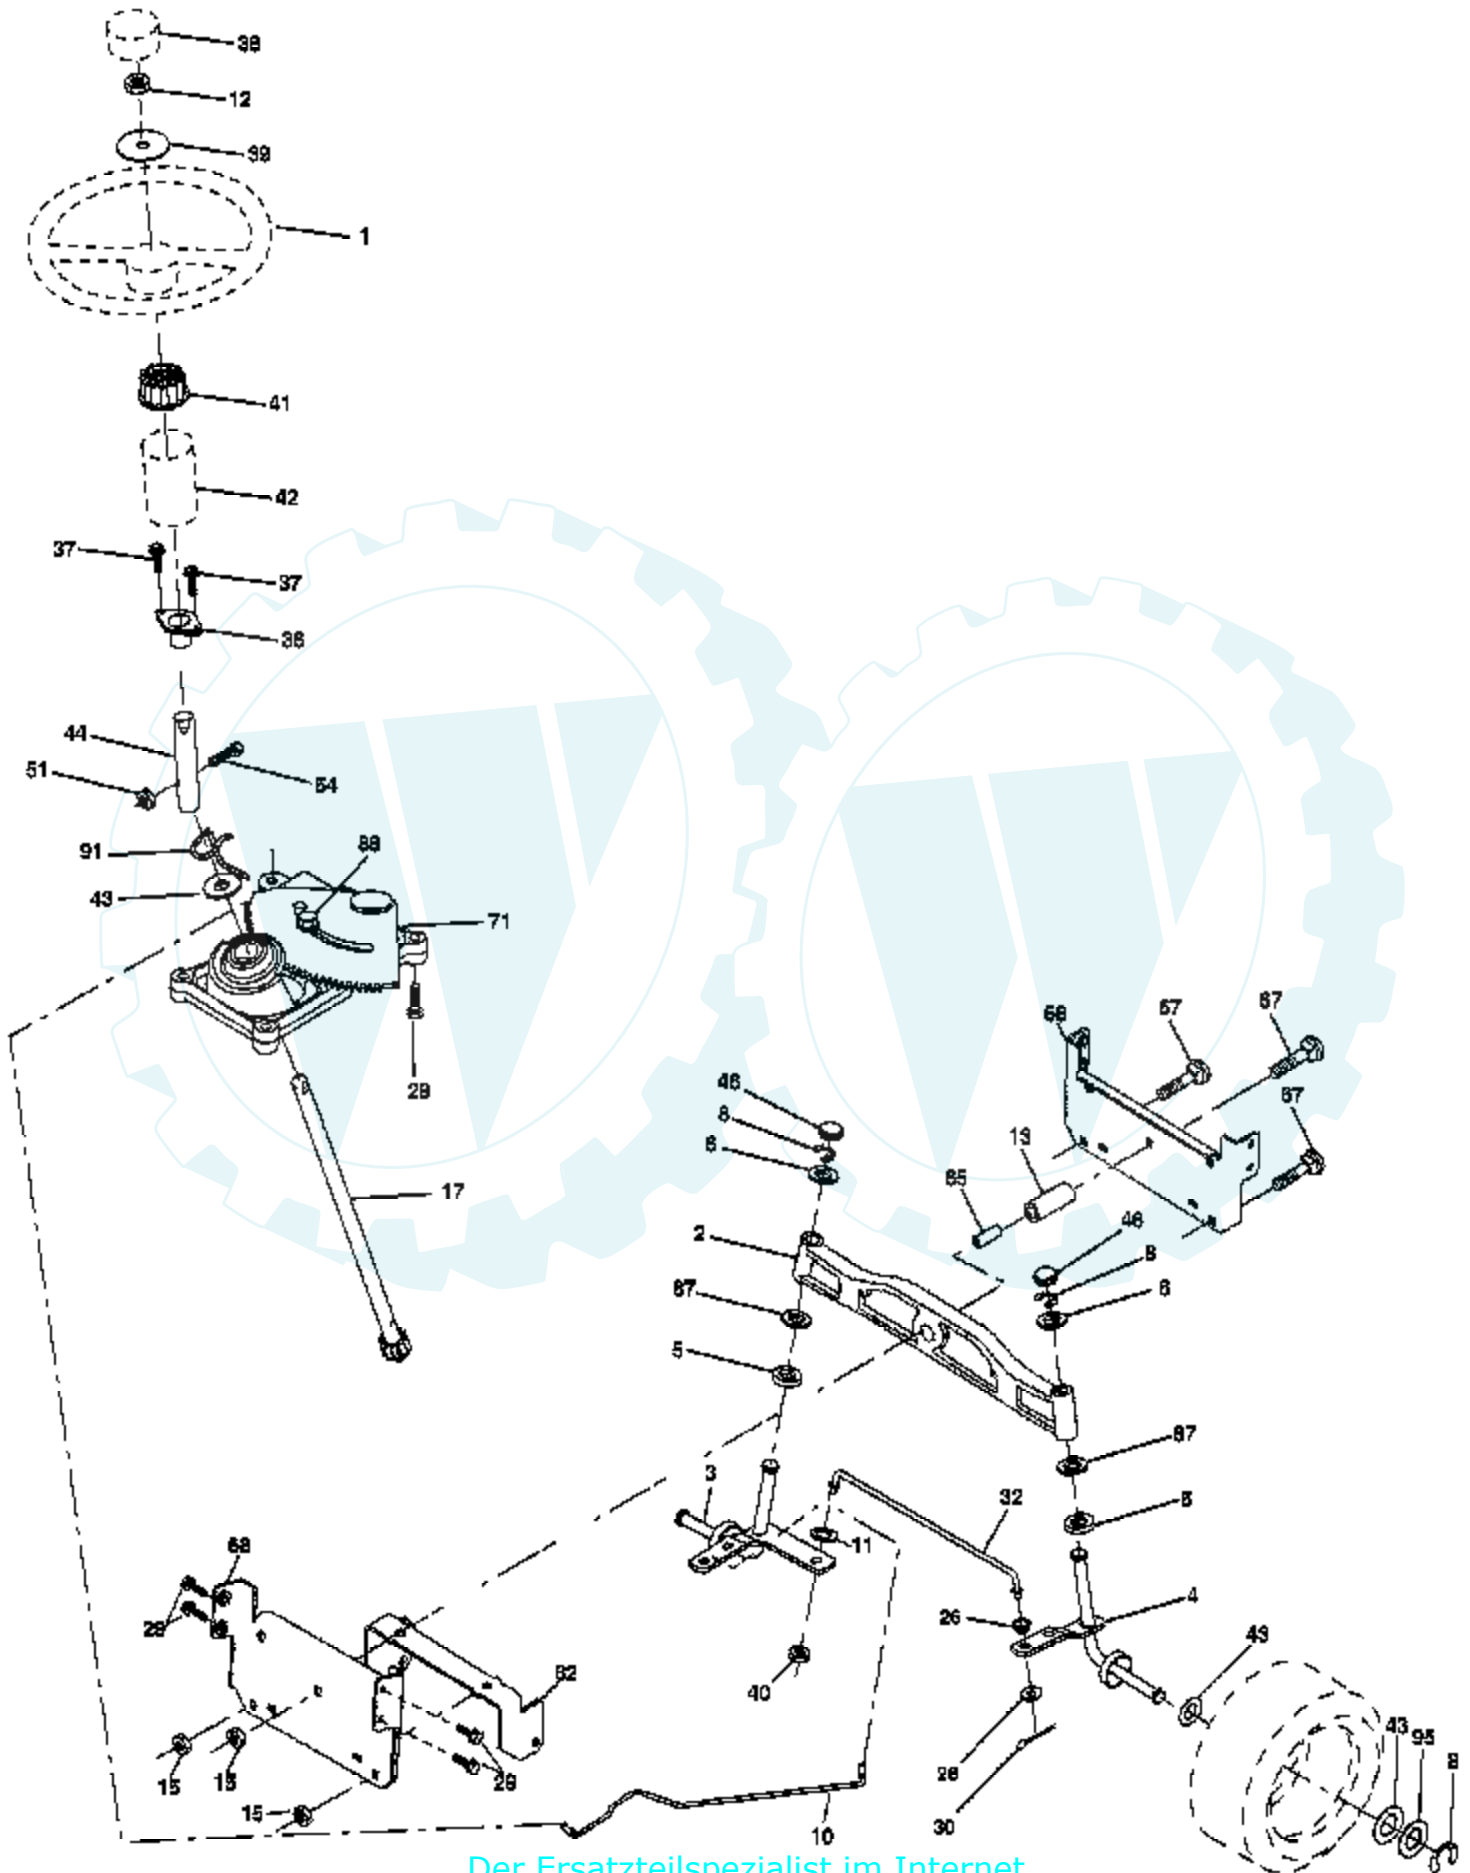

Ref #	Part Number	Qty	Description
1	159461		Wire Asm Inner/Sprg W/plunger
2	159476		Shaft Asm Lift RH w/Inf
3	178981		Pin Groove 2"
4	12000002		E Ring #5133-62
5	19211621		Washer 21/32 x 1 x 21 Ga.
6	120183X		Bearing Nylon Blk 629 Id
7	125631X		Grip Handle
8	124526X		Button Plunger
11	139865		Link Lift LH Fixed Length
12	139866		Link Lift RH Fixed Length
13	4939M		Retainer Spring
15	173288		Link Front
16	73350800		Nut Jam Hex 1/2-13 unc
17	175689		Trunnion
18	73800800		Nut Lock W/Wsh 1/2-13 unc
19	139868		Arm Suspension Rear
20	163552		Retainer Spring
31	169865		Bearing Pvt Lift
32	73540600		Nut Crownlock 3/8 - 24

Ref #	Part Number	Qty	Description
1	188712		Seat
2	140551		Bracket Pivot Seat 8 720
3	71110616		Bolt Fin Hex 3/8-16 unc x 1
4	19131610		Washer 13/32 x 1 x 10 Ga.
5	145006		Clip Push-In
6	73800600		Nut Hex w/Ins. 3/8-16 unc
7	124181X		Spring Seat Cprsn 2 250 Blk Zi
8	17000616		Screw 3/8-16 x 1.5 Smgml
9	19131614		Washer 13/32 x 1 x 14 Ga.
10	182493		Pan Seat
11	166369		Knob Seat
12	121246X		Bracket Mounting Switch
13	121248X		Bushing Snap Blk Nyl 50 Id
14	72050412		Bolt Rdhd Sqnk 1/4-20 x 1-1/2
15	134300		Spacer Split 28x 88
16	121250X		Spring Cprsn
17	123976X		Nut Lock 1/4 Lge Flg Gr. 5 Zinc
21	171852		Bolt Shoulder 5/16-18 unc
22	73800500		Nut Hex Lock W/Ins 5/16-18
24	19171912		Washer 17/32 x 1-3/16 x 12 Ga.
25	127018X		Bolt Shoulder 5/16-18 x 62

Ref #	Part Number	Qty	Description
1	59192		Cap Valve Tire
2	65139		Stem Valve
3	106222X		Tire F T 15 x 6 0 - 6 Service
4	59904		Tube Front (Service Item Only)
5	106732X421		Rim Asm 6" front Service
6	278H		Fitting Grease (Front Wheel Only)
7	9040H		Bearing Flange (Front Wheel Only)
8	106108X421		Rim Asm 8" rear Service
9	122082X		Tire R T 20 x 10-8 Service
10	7152J		Tube Rear (Service Item Only)
11	104757X421		Cap Axle Blk 1 50 x 1 00