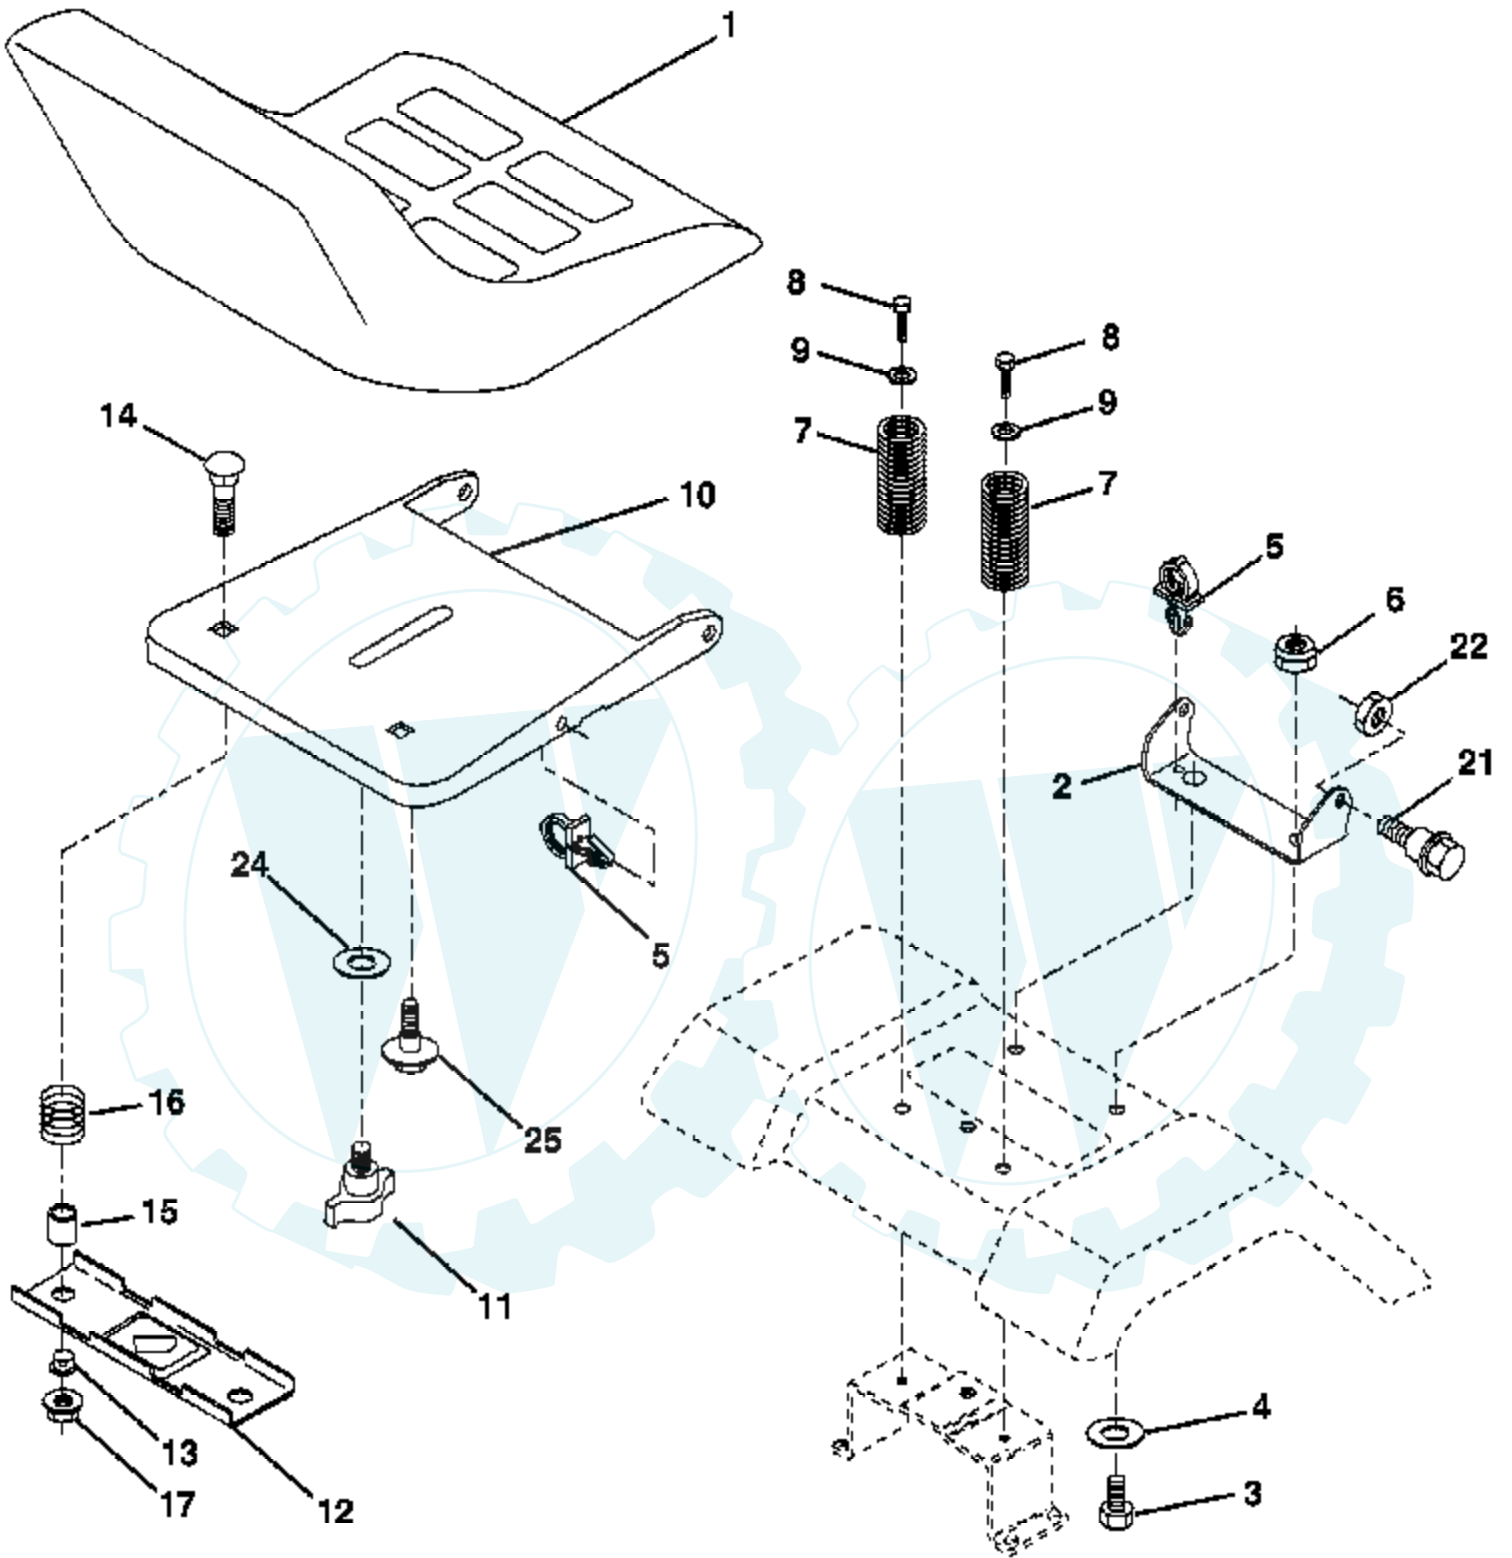

Ref #	Part Number	Qty	Description
1	159461		Wire Asm Inner/Sprg W/plunger
2	159476		Shaft Asm Lift RH w/Inf
3	178981		Pin Groove 2"
4	12000002		E Ring #5133-62
5	19211621		Washer 21/32 x 1 x 21 Ga.
6	120183X		Bearing Nylon Blk 629 Id
7	125631X		Grip Handle
8	124526X		Button Plunger
11	139865		Link Lift LH Fixed Length
12	139866		Link Lift RH Fixed Length
13	4939M		Retainer Spring
15	173288		Link Front
16	73350800		Nut Jam Hex 1/2-13 unc
17	175689		Trunnion
18	73800800		Nut Lock W/Wsh 1/2-13 unc
19	139868		Arm Suspension Rear
20	163552		Retainer Spring
31	169865		Bearing Pvt Lift
32	73540600		Nut Crownlock 3/8 - 24