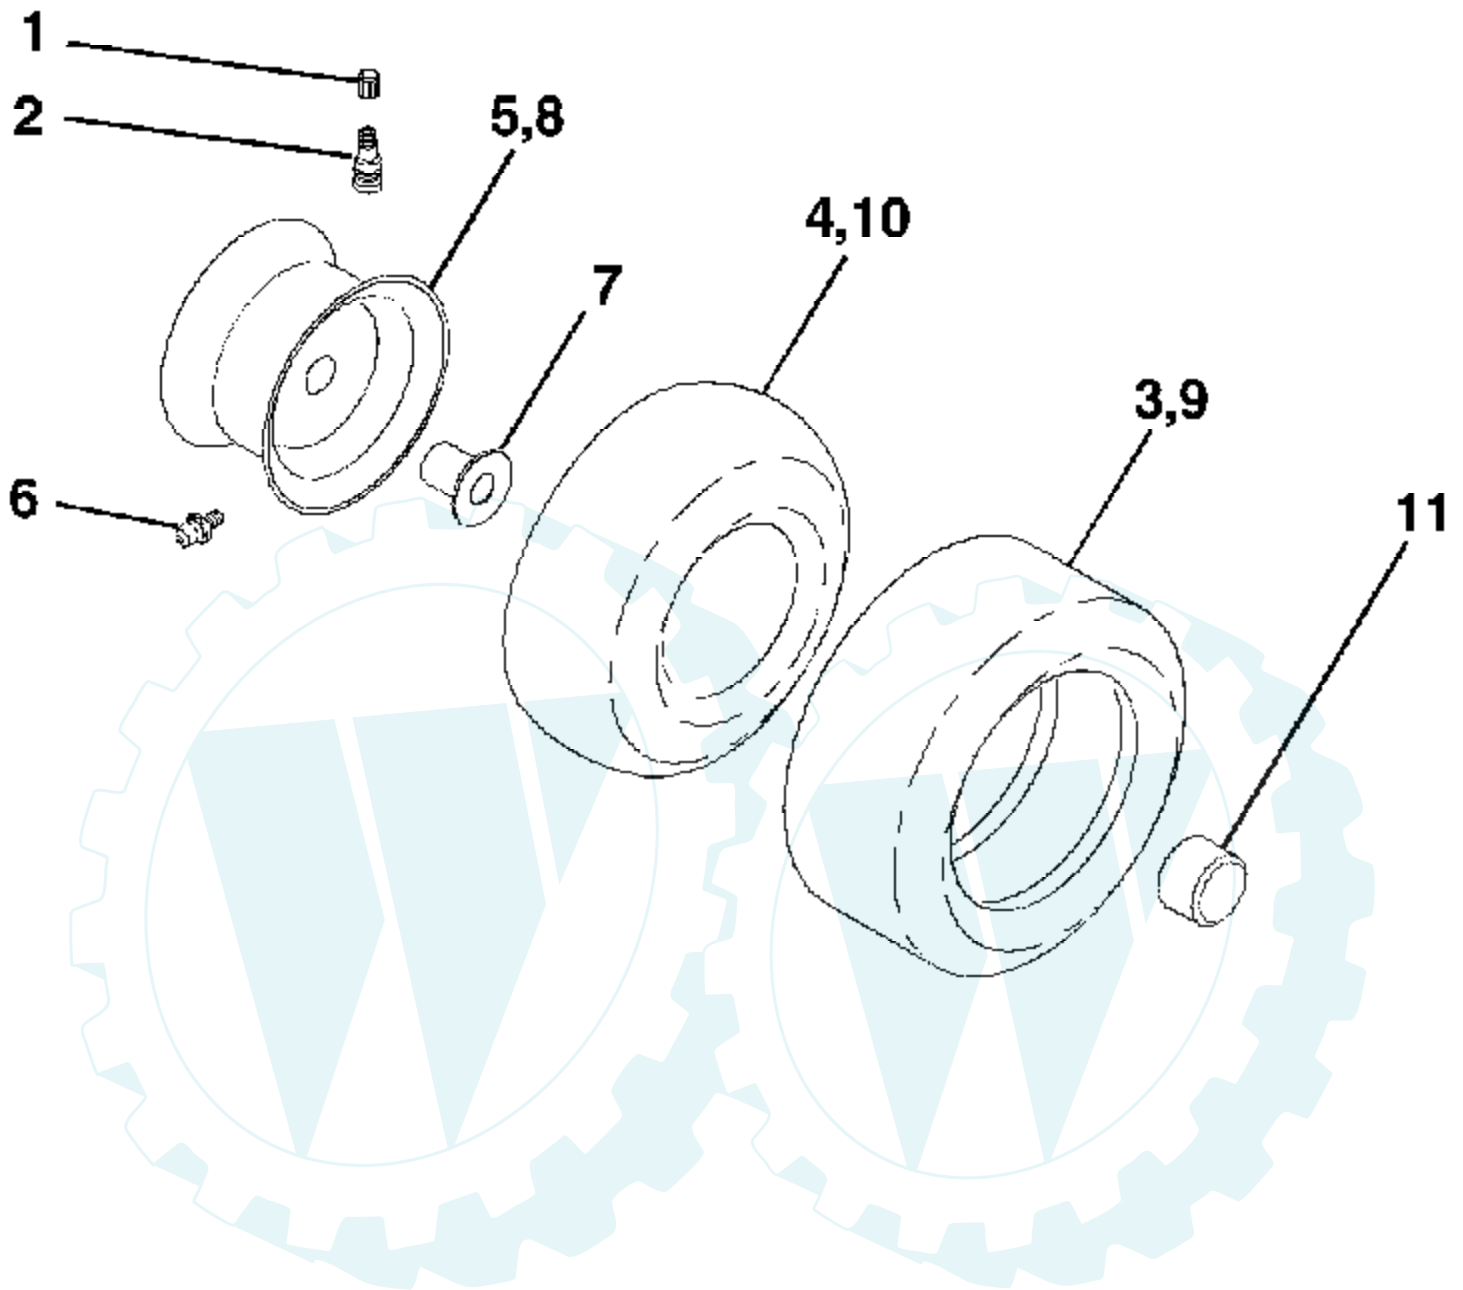

Ref #	Part Number	Qty	Description
1	59192		Cap Valve Tire
2	65139		Stem Valve
3	106222X		Tire F T 15 x 6 0 - 6 Service
4	59904		Tube Front (Service Item Only)
5	106732X421		Rim Asm 6" front Service
6	278H		Fitting Grease (Front Wheel Only)
7	9040H		Bearing Flange (Front Wheel Only)
8	106108X421		Rim Asm 8" rear Service
9	122082X		Tire R T 20 x 10-8 Service
10	7152J		Tube Rear (Service Item Only)
11	104757X421		Cap Axle Blk 1 50 x 1 00