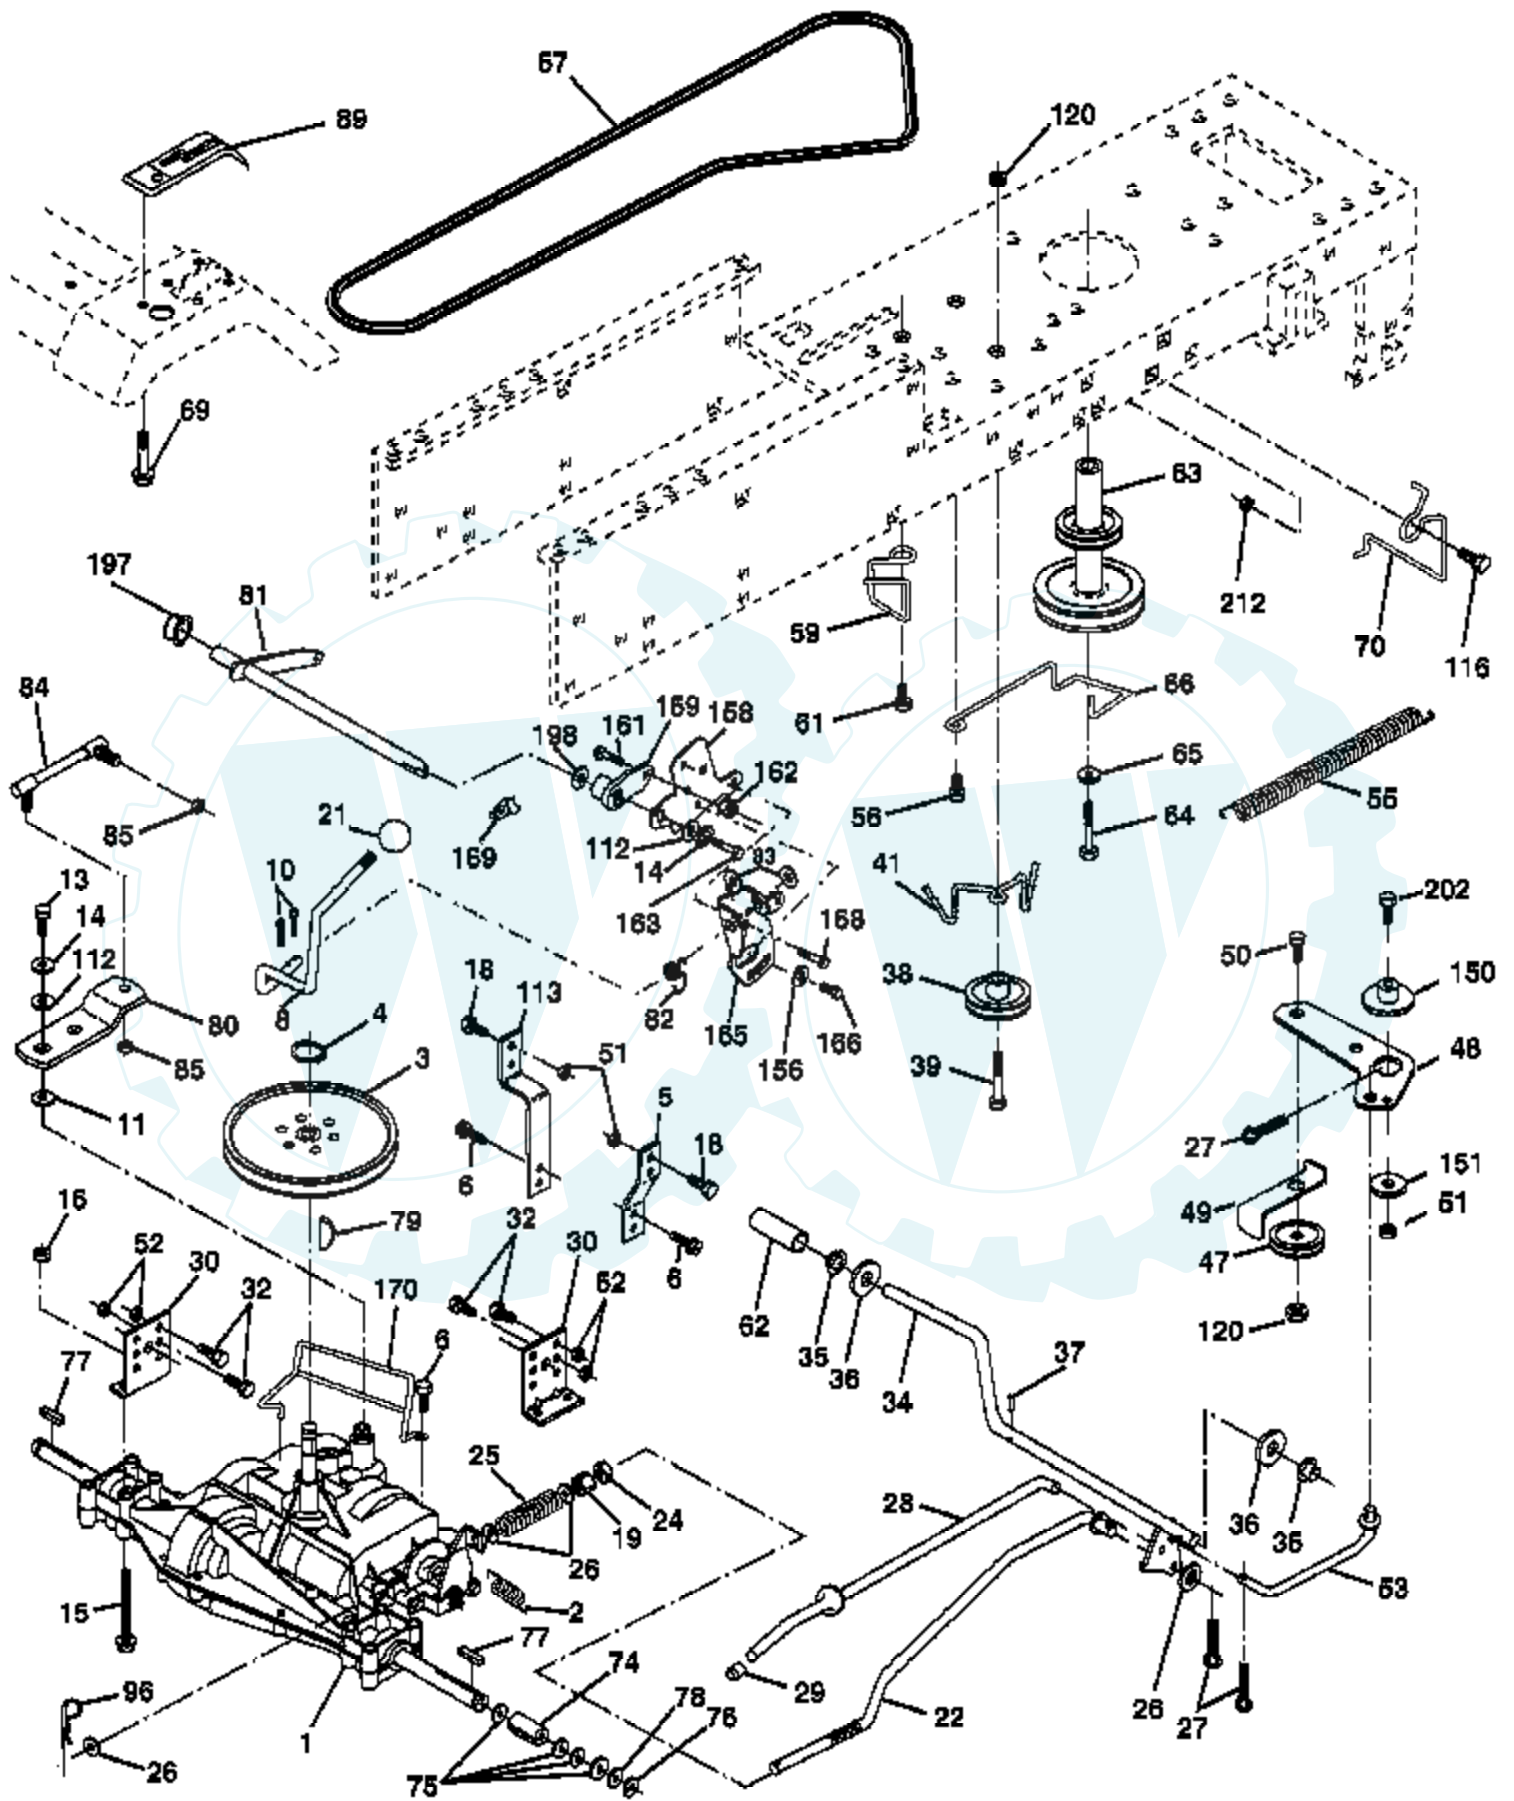

Ref #	Part Number	Qty	Description
1			Transaxle Peerless (206-545C) (Order parts from transaxle manufacturer)
2	146682		Spring Return Brake T/a Zinc
3	123666X		Pulley Transaxle 18" tires
4	12000028		Ring Retainer # 5100-62
5	121520X		Strap Torque 30 Degrees
6	17060512		Screw 5/16-18 x 3/4
8	165619		Rod Shift Fender Adjust Lt
10	76020416		Pin Cotter 1/8 x 1 Cad
11	105701X		Washer Plate Shf 388 Sq Hole
13	74550412		Bolt 1/4-28 Unf Gr 8 W/Patch
14	10040400		Washer Lock Hvy Helical
15	74490544		Bolt Hex FLGHD 5/16-18 Gr. 5
16	73800500		Nut Lock Hex w/ins 5/16-18
18	74780616		Bolt, Fin Hex 3/8-16 unc x 1 Gr. 5
19	73800600		Nut Lock 3/8-16 unc
21	140845		Knob
22	130804		Rod Brake Blk Zinc 26 840
24	73350600		Nut Hex Jam 3/8-16 unc
25	106888X		Spring Rod Brake 2 00 Zinc
26	19131316		Washer 13/32 x 13/16 x 16 Ga.
27	76020412		Pin Cotter 1/8 x 3/4 Cad
28	175765		Rod Brake Parking LT/YT
29	71673		Cap Brake Parking
30	169592		Bracket Mtg Transaxle
32	74760512		Bolt Hex Hd 5/16-18unc X 3/4
34	175578		Shaft Asm Pedal Foot
35	120183X		Bearing Nylon Blk 629 Id
36	19211616		Washer 21/32 x 1 x 16 Ga.
37	1572H		Pin Roll 3/16 x 1"
38	179114		Pulley Composite Flat
39	72110622		Bolt RDH 3/8-16 unc x 2-3/4 Gr. 5
41	175556		Keeper Belt Flat Idler
47	127783		Pulley Idler V Groove Plastic
48	154407		Bellcrank Asm
49	123205X		Retainer Belt Style Spring
50	72110612		Bolt Hex Hd 3/8-16 unc X 1-1/2
51	73680600		Nut Crownlock 3/8-16 unc
52	73680500		Nut Crownlock 5/16-18 unc
53	105710X		Link Clutch
55	105709X		Spring Return Clutch 6 75
56	17060620		Screw 3/8-16 x 1-1/4
57	130801		V-Belt Ground Drive 95 25
59	169691		Keeper Belt Span Ctr
61	17120614		Screw 3/8-16 x .875
62	8883R		Cover Pedal Blk Round
63	175410		Engine Pulley
64	173937		Bolt Hex
65	10040700		Washer Lock Hvy Hlcl Spr 7/16
66	154778		Keeper Belt Engine Foolproof
69	142432		Screw Hex wsh Hi Lo 1/4 x 1/2 unc
70	134683		Guide Belt Mower Drive RH
74	137057		Spacer Axle
75	121749X		Washer 25/32 x 1-1/4 x 16 Ga
76	12000001		E-ring #5133-75
77	123583X		Key Square 2 0 x 1845/1865
78	121748X		Washer 25/32 x 5/8 x 16 Ga