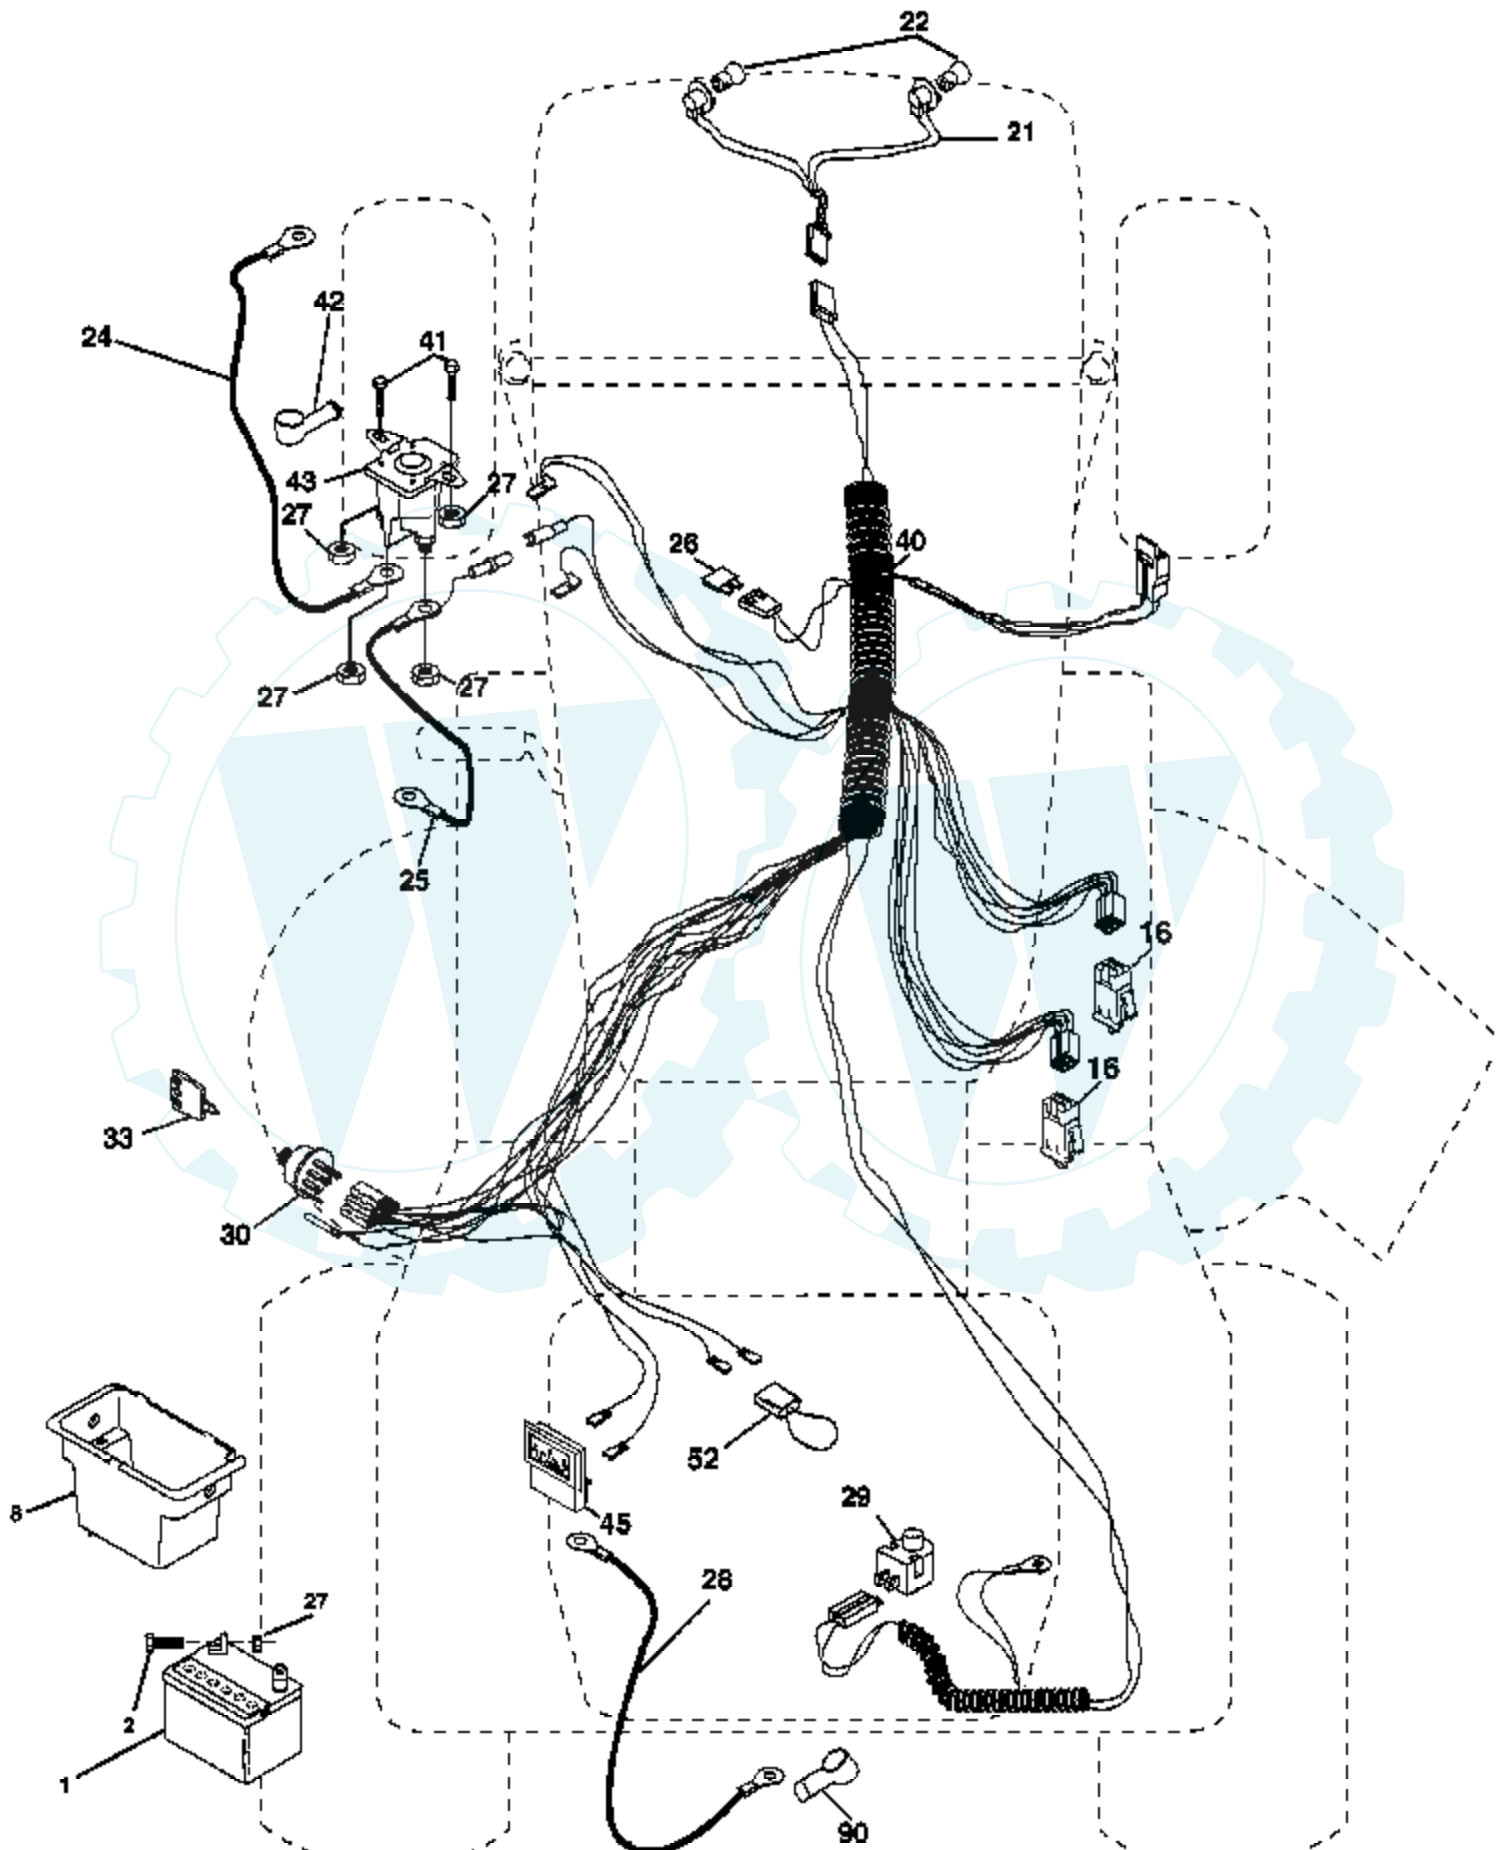

Ref #	Part Number	Qty	Description
1	163465		Battery
2	74760412		Bolt Hex Hd 1/4-20 unc x 3/4
8	176689		Box Battery
16	176138		Switch Interlock
21	183759		Harness Socket Light
22	4152J		Bulb, Light # 1156
24	4799J		Cable Battery
25	146147		Cable Battery 6 Ga. Red w/16 wire 44"
26	175158		Fuse
27	73510400		Nut Keps Hex 1/4-20 unc
28	4207J		Cable Ground 12" Blk 6 Ga.
29	121305X		Switch Plunger Nc Gray
30	175566		Switch Ign
33	140401		Key Ign Molded Generic
40	179720		Harness Ign
41	71110408		Bolt Fin Hex 1/4-20 unc x 1/2
42	131563		Cover Terminal Red
43	178861		Solenoid
45	121433X		Ammeter Rectangular
52	141940		Protection Loop
90	180449		Cover Terminal