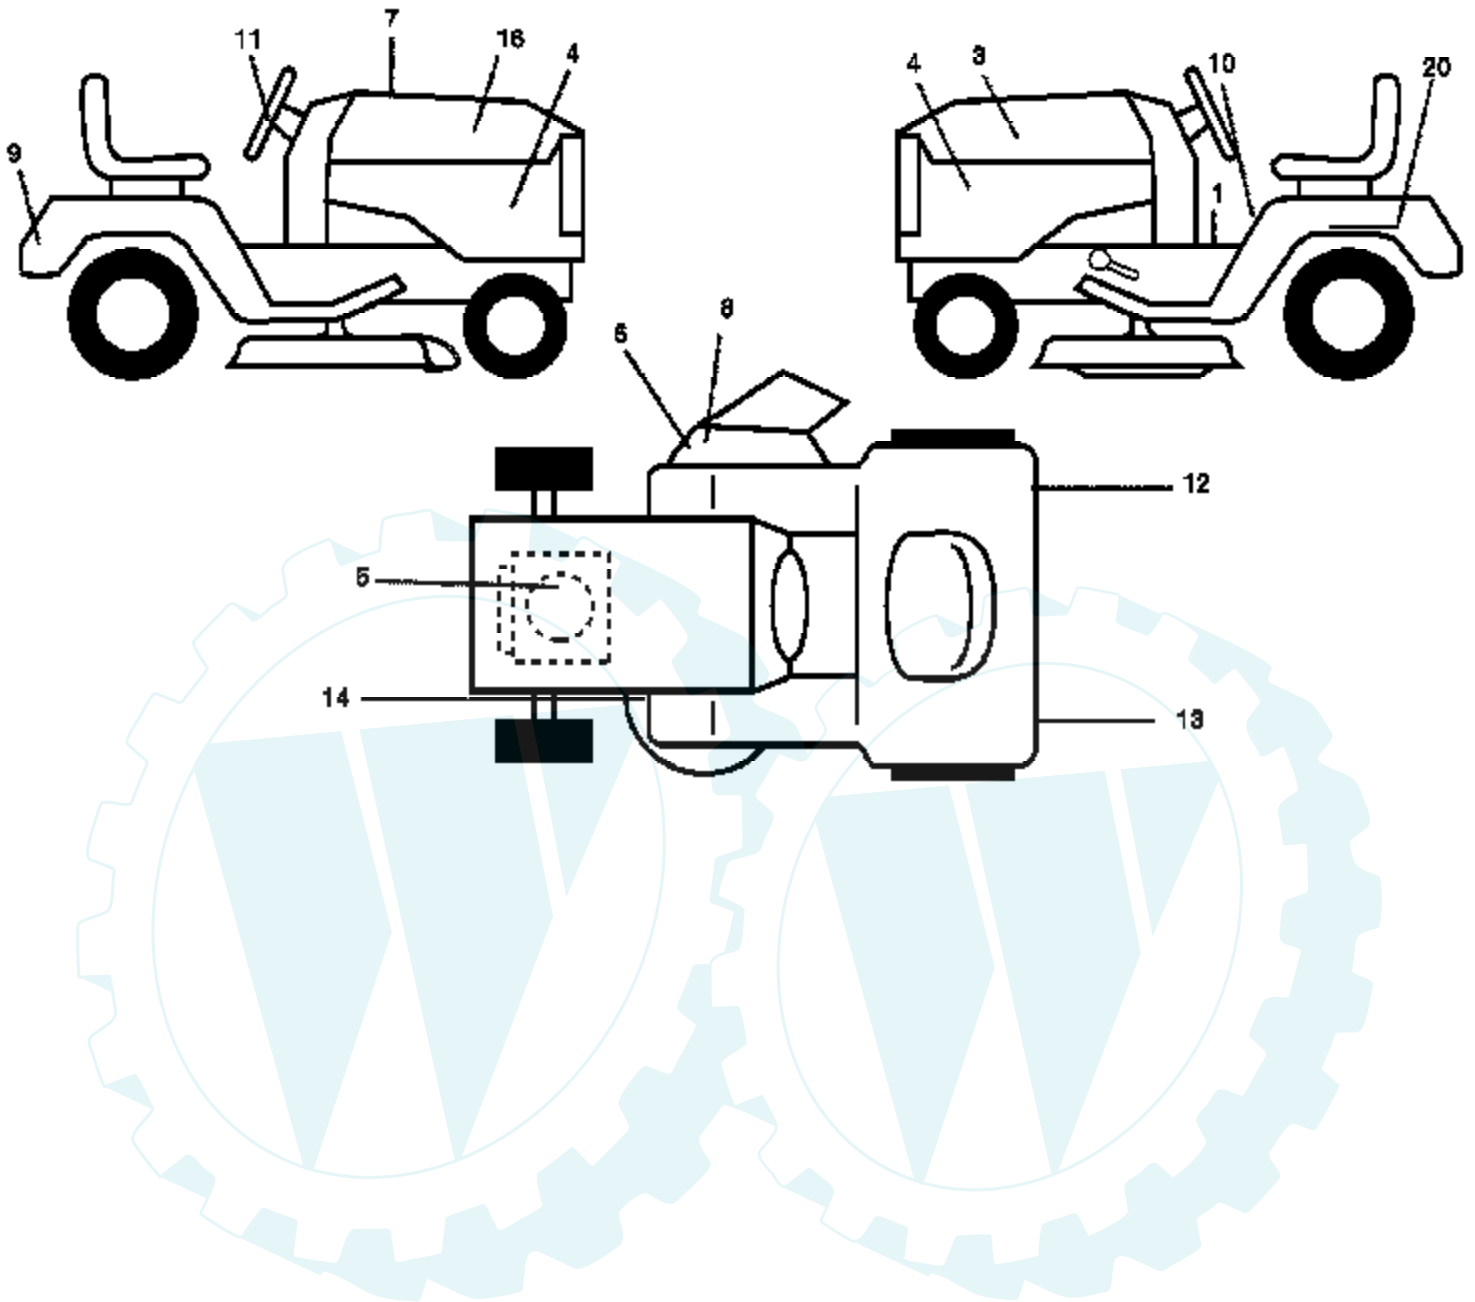

Ref #	Part Number	Qty	Description
1	174619		Chassis
2	176554		Drawbar
5	155272		Bumper Hood/Dash
9	168337X012		Dash P/L
10	72140608		Bolt Carriage 3/8-16 x 1
11	174996		Panel Dash Lh
13	179174X010		Panel Dash Rh
14	17490608		Screw Thdrol 3/8-16 x 1/2
17	183393X428		Hood
18	126938X		Bumper Hood
24	74780616		Bolt Fin Hex 3/8-16 unc x 1 Gr. 5
26	73800600		Nut Lock Hex W/Ins 3/8-16 unc
28	183828		Grille/Lens Asm
30	169470X428		Fender
31	136619		Bracket Fender
33	179716X428		Footrest LH
34	179717X428		Footrest RH
35	72110606		Bolt RDHD SHT SQNK 3/8-16 x 3/4
37	17490508		Screw Thdrol 6/16-18 x 1/2 TYT
38	175710		Bracket Asm Pivot Mower Rear
39	174714		Bracket Pivot
58	184322		Duct Air
64	154798		Dash Lower STLT
114	158112		Keeper Belt Rear LH
115	17490620		Screw THDROL 3/8-16 x 1-1/4
142	175702		Plate Reinforcement STLT
145	156524		Rod Pivot Chassis/Hood
159	169473X428		Cupholder
166	171875		Screw Hwhd Hi-Lo #13-16 x 3/4
206	170165		Bolt Shoulder 5/16-18
208	17670608		Screw Thdrol 3/8-16 x 1/2
209	17000612		Screw Hexwsh Thdr 3/8-16 x 3/4
211	145212		Nut Hex Flange Lock
258	183835X599		Lens Grille Pro RH
259	183834X599		Lens Grille Pro LH
261	183829Z428		Insert Grille
263	183832		Bezel Grille LH
264	183833		Bezel Grille RH
	5479J		Plug BTN BIK