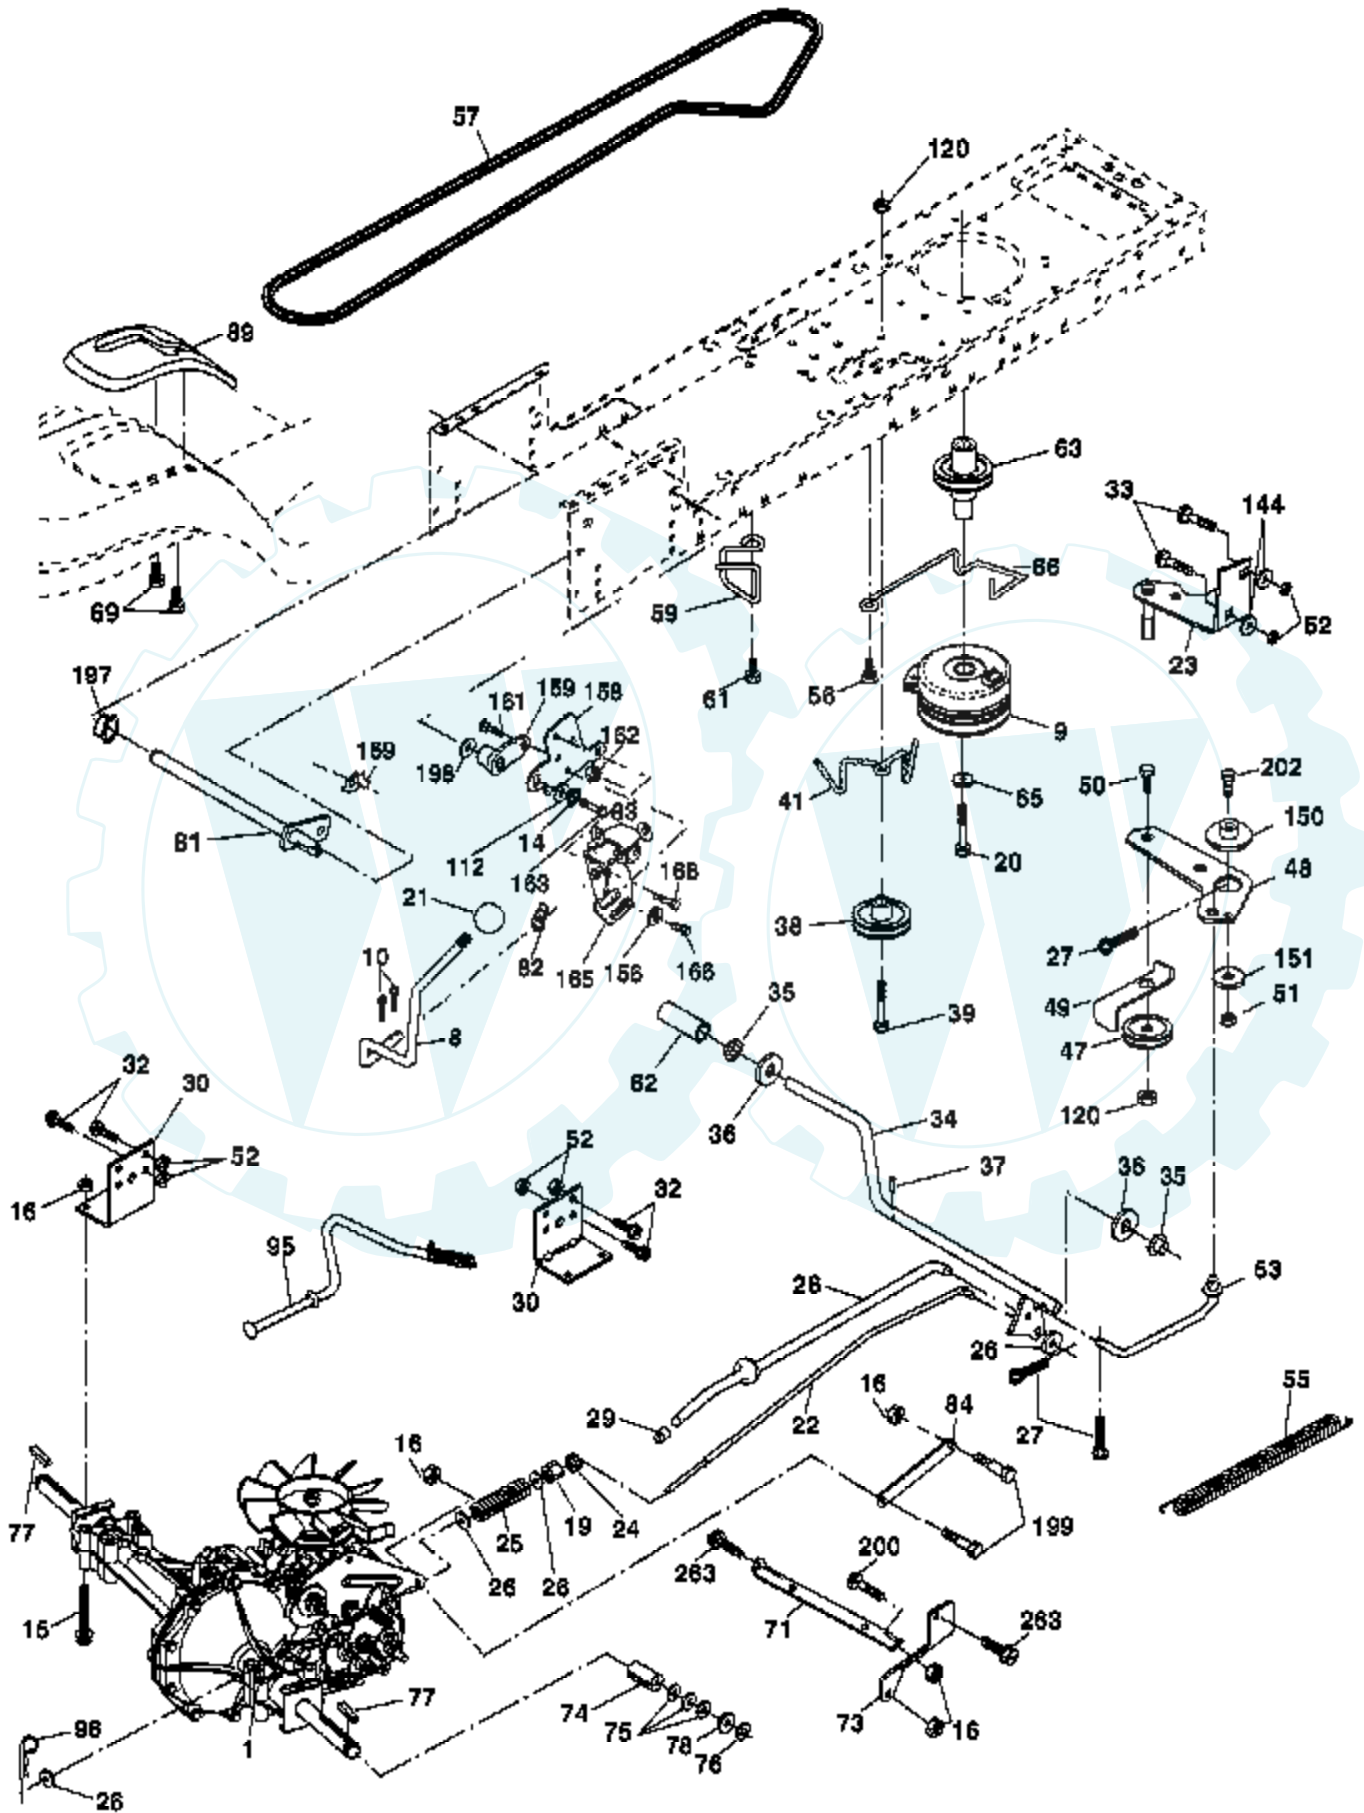

Ref #	Part Number	Qty	Description
	1		Transaxle, Hydro Gear, Model Number 314-0510 (Order parts from transaxle manufacturer)
8	165866		Rod Shift Fend.
9	160889		Clutch Electric
10	76020416		Pin Cotter 1/8 x 1
14	10040400		Washer Lock Hvy 1/4
15	74490544		Bolt Hex Flghd 5/16-18 Gr. 5
16	73800500		Nut Lock Hex W/Ins. 5/16-18 unc
17	126197X		Washer 1-1/2 x 15/32 x .250
19	73800600		Nut Lock Hex W/Wsh 3/8-16 unc
20	150280		Bolt Hex 7/16-20 x 4-1/4 5 Ga. 1.38
21	106933X		Knob
22	169498		Rod, Brake
23	171258		Bracket Asm Anti-Rotation
24	73350600		Nut, Hex Jam 3/8-16 unc
25	106888X		Spring, Brake Rod
26	19131316		Washer
27	76020412		Pin Cotter 1/8 x 3/4 CAD.
28	175765		Rod, Parking Brake
29	71673		Knob Brake Parking
30	169592		Bracket, Transaxle
32	74760512		Bolt Hex Hd 5/16-18 unc x 3/4
33	72140506		bolt Rdhd Sqnk 5/16-18 unc x 3/4
34	175578		Shaft, Foot Pedal
35	120183X		Bearing, Nylon
36	19211616		Washer
37	1572H		Pin, Roll
38	179114		Pulley, Composite
39	72110622		Bolt Rdhd 3/8-16 unc x 2-3/4 Gr. 5
41	175556		Keeper, Belt Idler Flat
47	127783		Pulley, Idler, V-Groove
48	154407		Bellcrank Clutch Grnd Drw Stl
49	123205X		Retainer, Belt
50	72110612		Bolt
51	73680600		Nut Crownlock 3/8-16 unc
52	73680500		Nut, Crownlock 5/16-18 unc
53	105710X		Link, Clutch
55	105709X		Spring, Return, Clutch
56	17060620		Screw 3/8-16 x 1-1/4
57	140294		V-Belt, Ground Drive
59	169691		Keeper, Center Span
61	17120614		Screw 3/8-16 x .875
62	123533X		Cover, Pedal
63	175414		Pulley, Engine
65	10040700		Washer
66	154778		Keeper Belt Engine
69	142432		Screw Hex Wsh H-Lo 1/4-1/2 unc
71	169183		Strap Torque LH
73	169182		Strap Torque RH
74	137057		Spacer, Axle
75	121749X		Washer 25/32 x 1-1/4 x 16 Ga.
76	12000001		E-Ring
77	123583X		Key, Square
78	121748X		Washer 25/32 x 1-5/8 x 16 Ga.
81	165596		Shaft Assy. Cross Taper
82	165711		Spring Torsion
83	19171216		Washer 17/32 x 3/4 x 16 Ga.