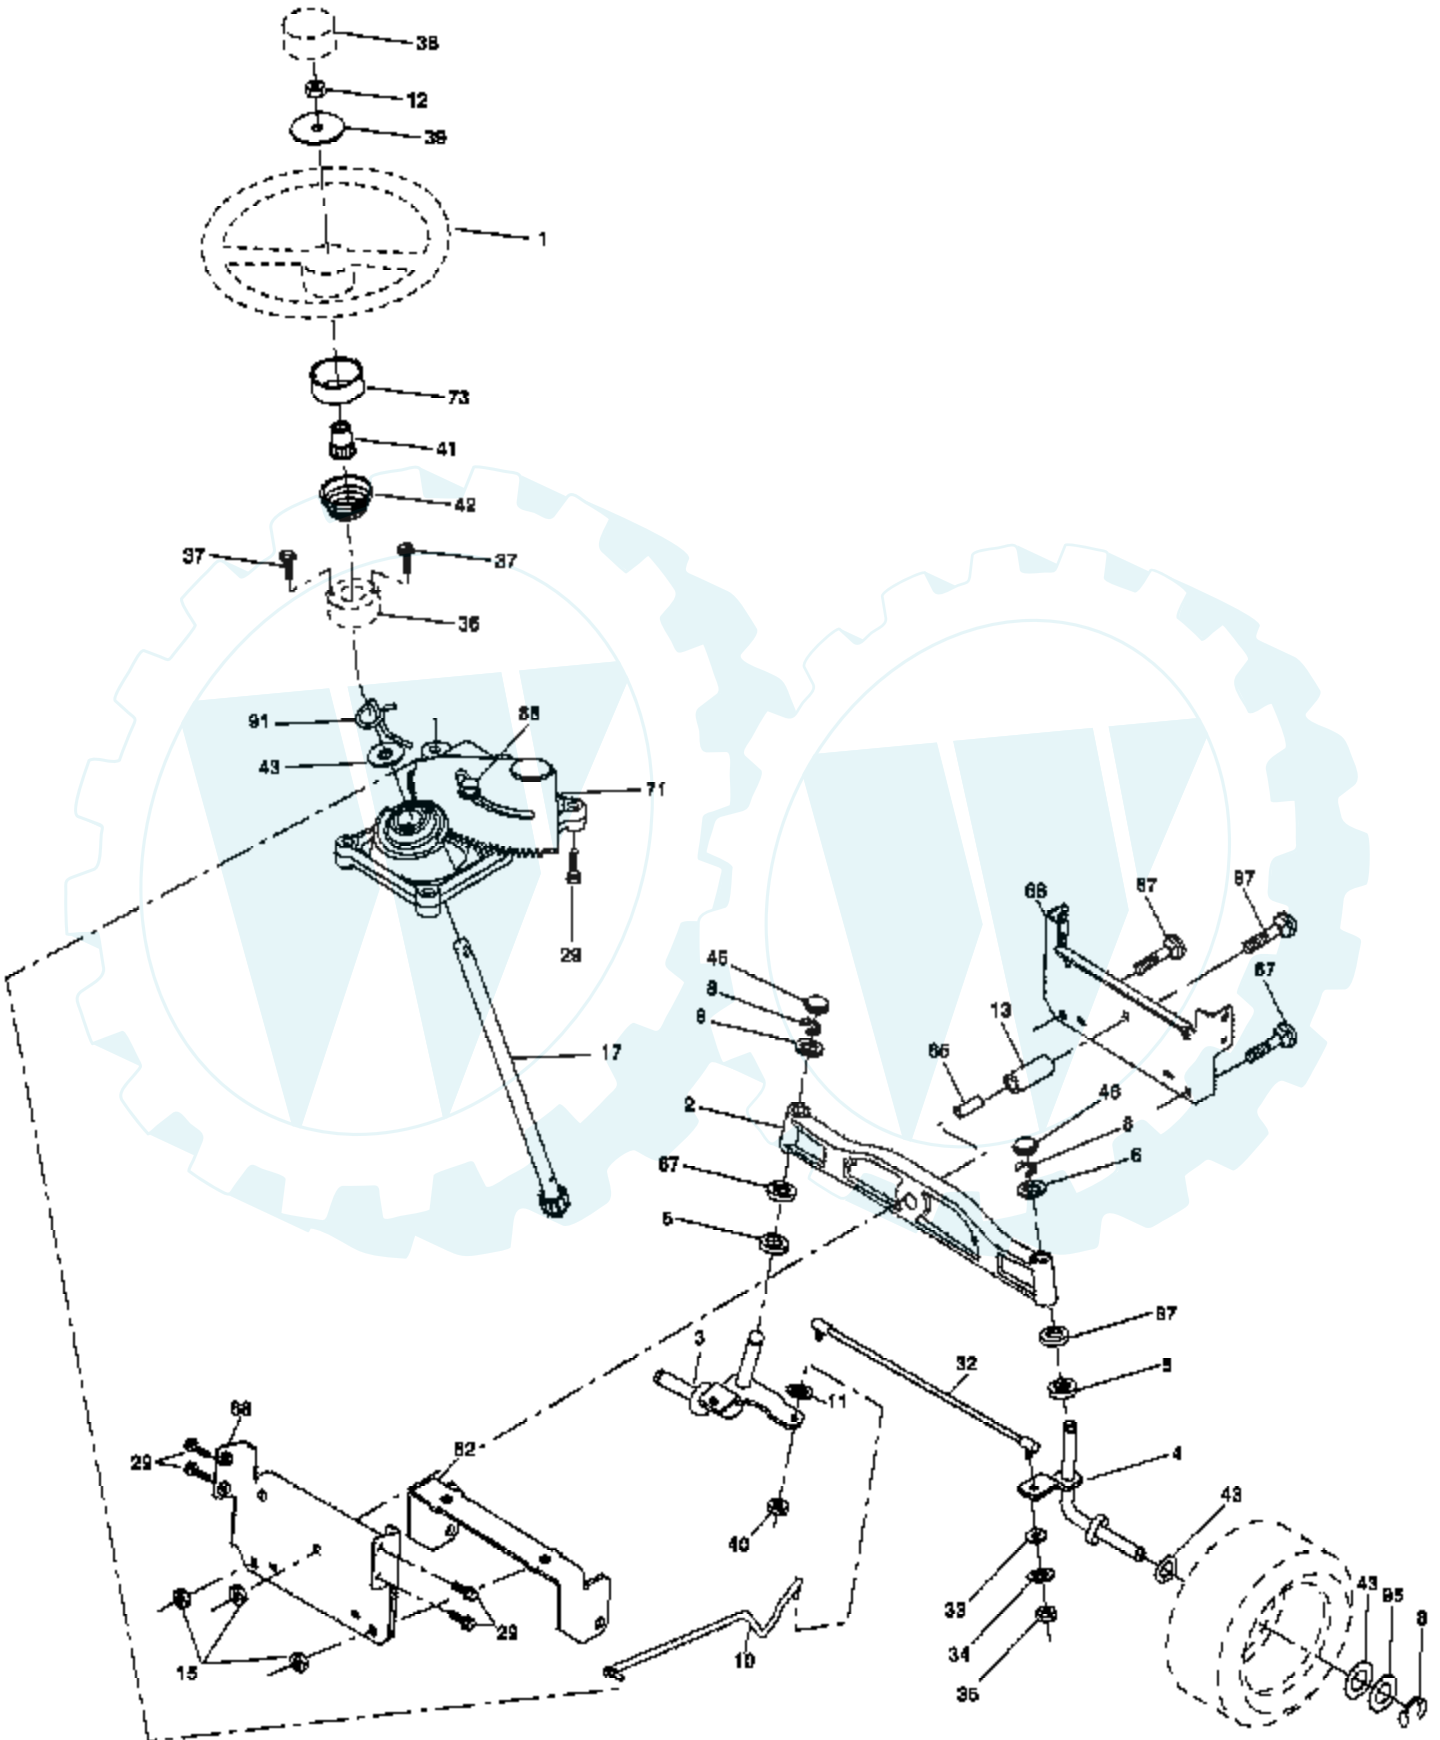

Ref #	Part Number	Qty	Description
1	159944X428		Wheel Steering
2	184706		Axle Asm
3	169840		Spindle Asm LH
4	169839		Spindle Asm RH
5	6266H		Bearing Race Thrust Harden
6	121748X		Washer 25/32 x 1-5/8 x 16 Ga.
8	12000029		Ring Klip #t5304-75
10	175121		Link Drag
11	10040600		Washer Lock Hvy Hlcl Spr 3/8
12	73940800		Nut Hex Jam Toplock 1/2-20 unf
13	136518		Spacer Bearing Axle Front
15	145212		Nut Hex Flange Lock
17	177883		Shaft Asm. Steering
29	17000612		Screw 3/8-16 x 3/4
32	171888		Rod Tie
33	19111216		Washer 11/32 x 3/4 x 16 Ga.
34	10040500		Washer Lock Hlcl Spr 5/16
35	73540500		Crownlock Nut 5/16-24 unf
36	155105		Bushing Strg
37	152927		Screw
38	159946X428		Insert Cap Strg Wh
39	19182411		Washer 9/16 ID x 1-1/2 OD 11Ga.
40	73540600		Nut Crownlock 3/8-24
41	159945		Adaptor Wheel Strg
42	163888X428		Boot Steering
43	121749X		Washer 25/32 1 1/4 x 16 Ga.
46	184946X505		Cap Spindle
65	160367		Spacer Brace Axle
67	72110618		Bolt, Rdhd Sq 3/8-16 unc x 2-1/4
68	169827		Axle, Brace
71	175146		Steering Asm.
73	160135X428		Extension Steering Stealth
82	169835		Bracket Susp. Chassis Front
87	173966		Washer Flat .781 x 1-1/2 x .15
88	175118		Bolt Shoulder 7/16-20 unc
91	175553		Clip Steering
95	188967		Washer Harden .793 x 1.637 x .060