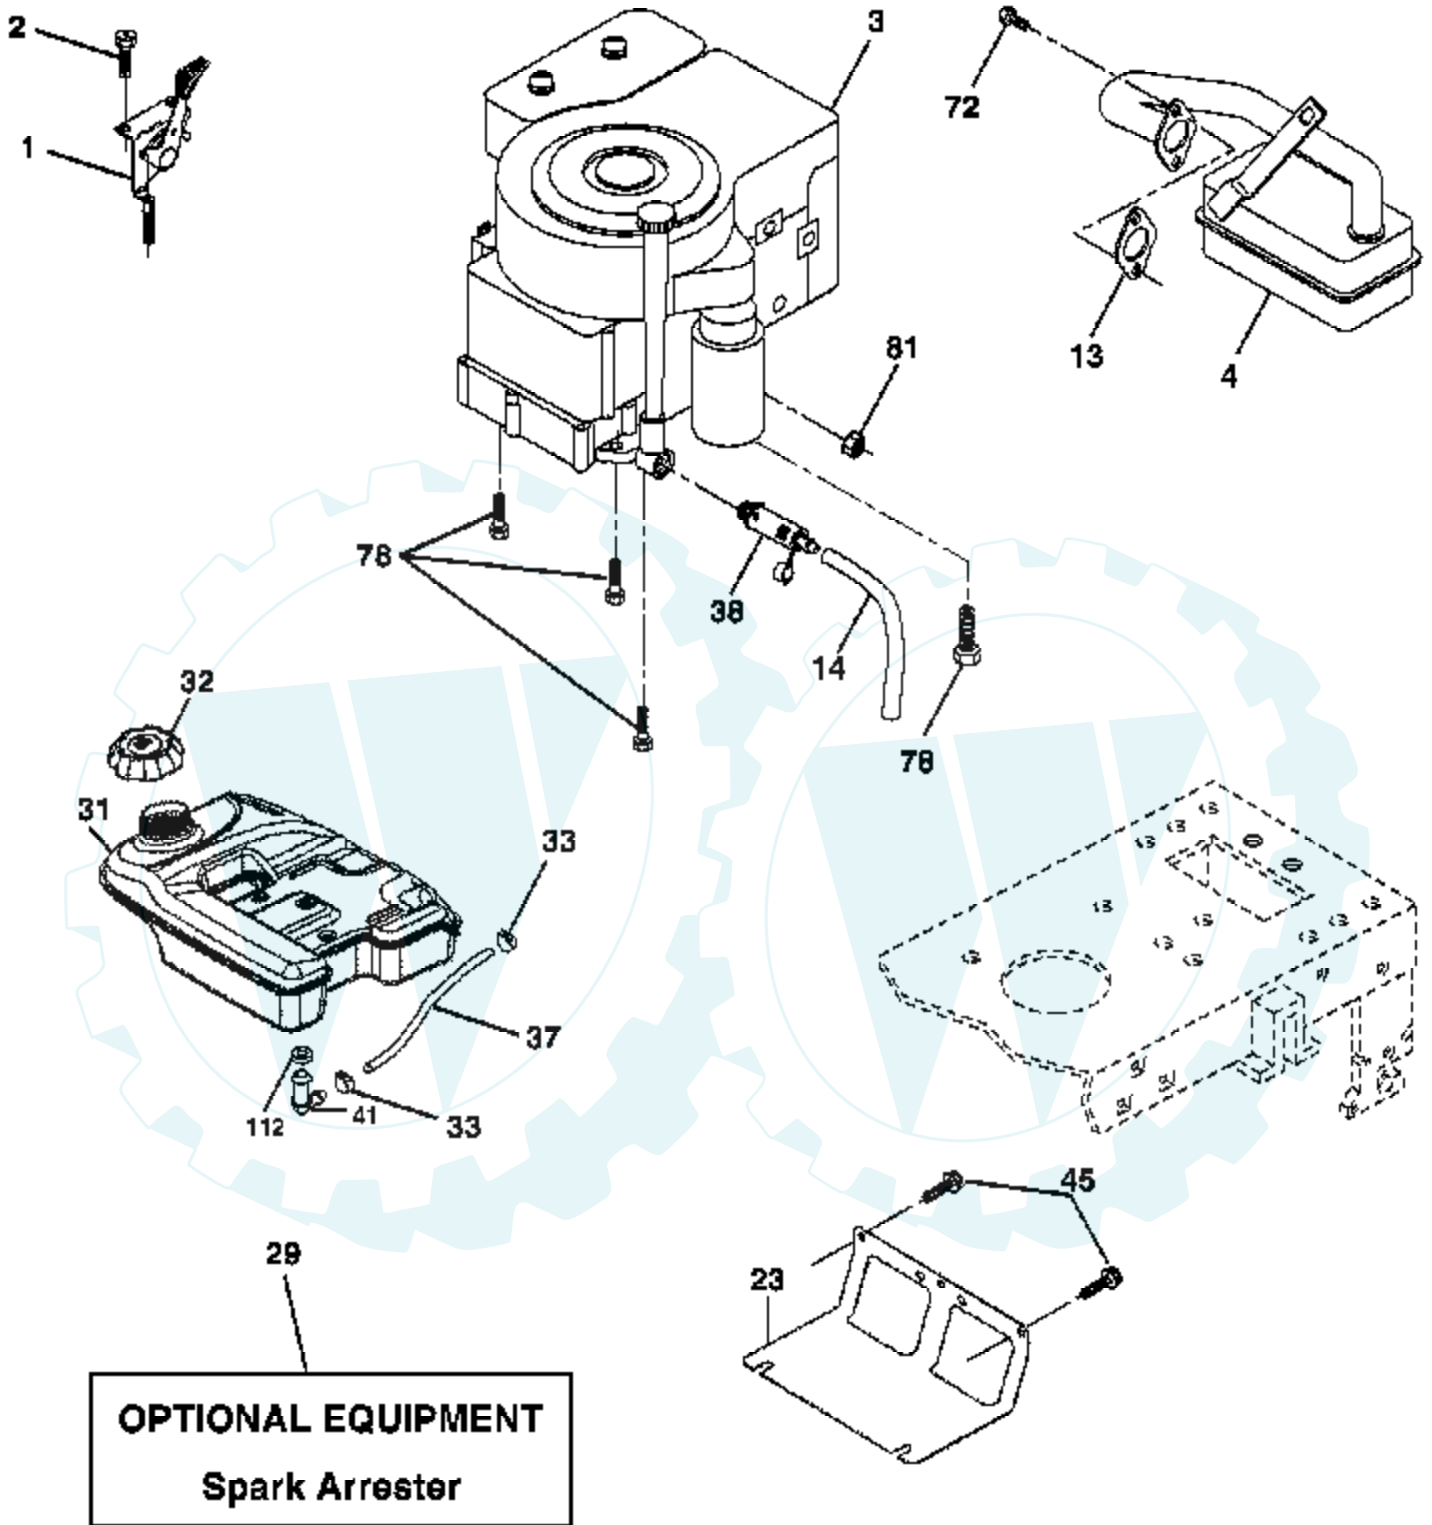

Ref #	Part Number	Qty	Description
1	176636X428		Control Throttle
2	171875		Screw Hwhd Hi-Lo #13-16 x 3/4
3			Engine, Briggs Model 31P777 (Order parts for Engine Manufacturer)
4	137352		Muffler Asm Twin Lo-Tone
13	165291		Muffler Gasket
14	148456		Tube Drain oil
23	169837		Shield Heat
29	137180		Kit Spark Arrestor (Flat Scrn)
31	179022		Tank Fuel
32	179124X428		Cap Asm Fuel
33	123487X		Clamp Hose Black
37	8543R		Line Fuel
38	181654		Plug Drain Oil Easy
41	139277		Stem Tank Fuel
45	17000612		Screw Hexwsh Thdr 3/8-16 x 3/4
72	183906		Screw 5/16-18 x 1
78	17060620		Screw 3/8-16 x 1-1/4
81	73510400		Nut Keps Hex 1/4-20 unc
112	3645J		Bushing