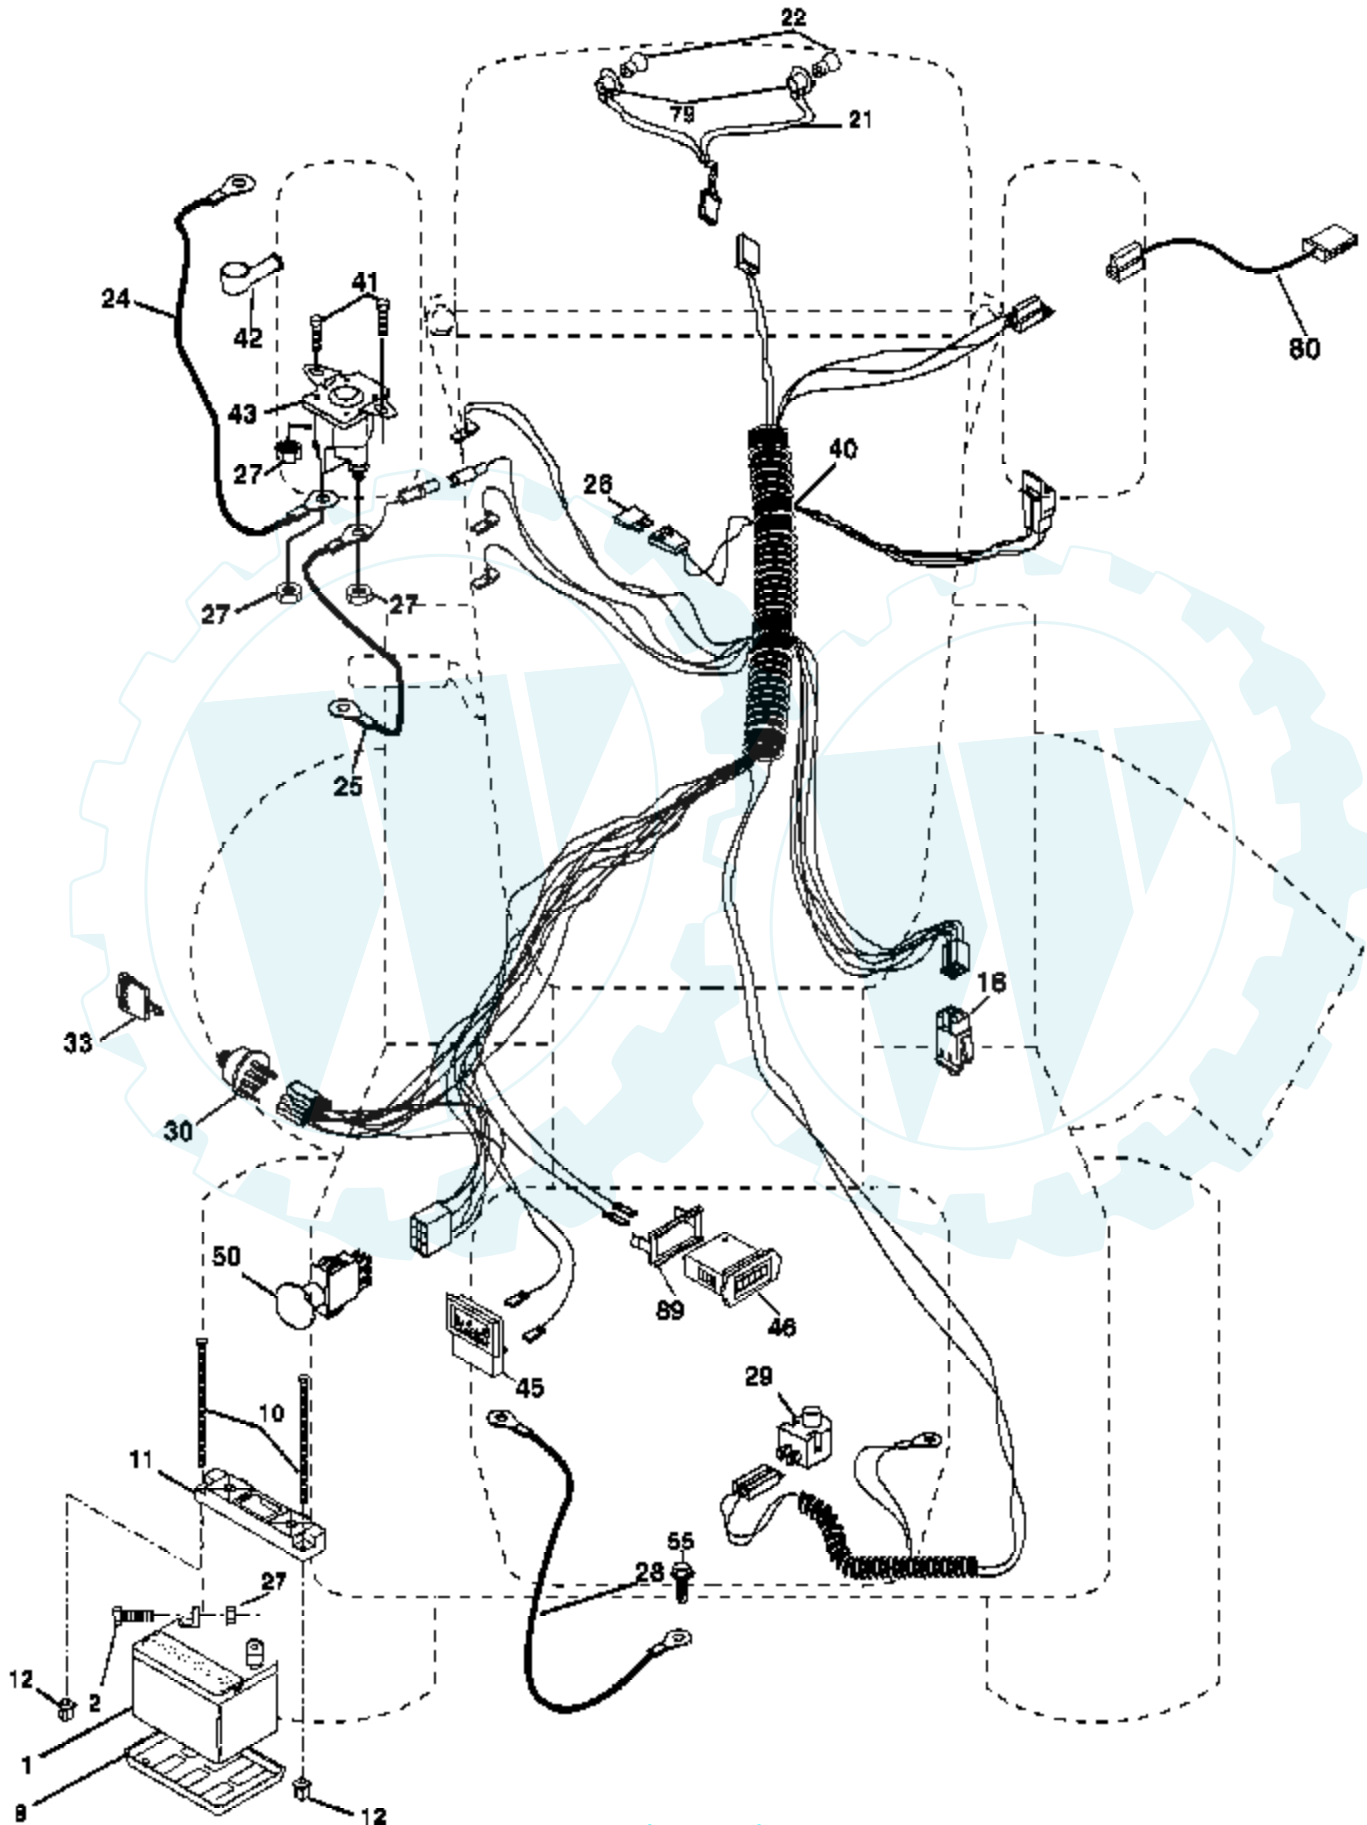

Ref #	Part Number	Qty	Description
1	163465		Battery
2	74760412		Bolt, Hex 1/4-20 x 3/4
8	7603J		Tray, Battery
10	145211		Bolt, Btr Front 1/4-20 x 7-1/2
11	150109		Holddown Battery Front Mount
12	145769		Nut, Push Nylon Battery Front 1/4
16	176138		Switch Interlock
21	175688		Harness, Light
22	4152J		Light Bulb
24	8860R		Cable, Starter
25	146148		Cable, Battery
26	175158		Fuse
27	73510400		Nut Keps Hex 1/4-20 Unc
28	145491		Cable, Ground
29	121305X		Switch, Seat
30	175566		Switch, Ignition
33	140401		Key, Molded
40	188031		Harness, Ignition
41	17720408		Screw Thd Cut 1/4-20 x 1/2
42	131563		Cover, Terminal
43	178861		Solenoid
45	122822X		Ammeter
46	169635		Hourometer
50	174653		Switch, PTO
55	17490508		Screw Thdrol 5/16-18 x 1/2
79	175242		Socket Asm bulb Twistlock
80	146685		Harness Clutch EVX
89	169639		Bracket Snap-In