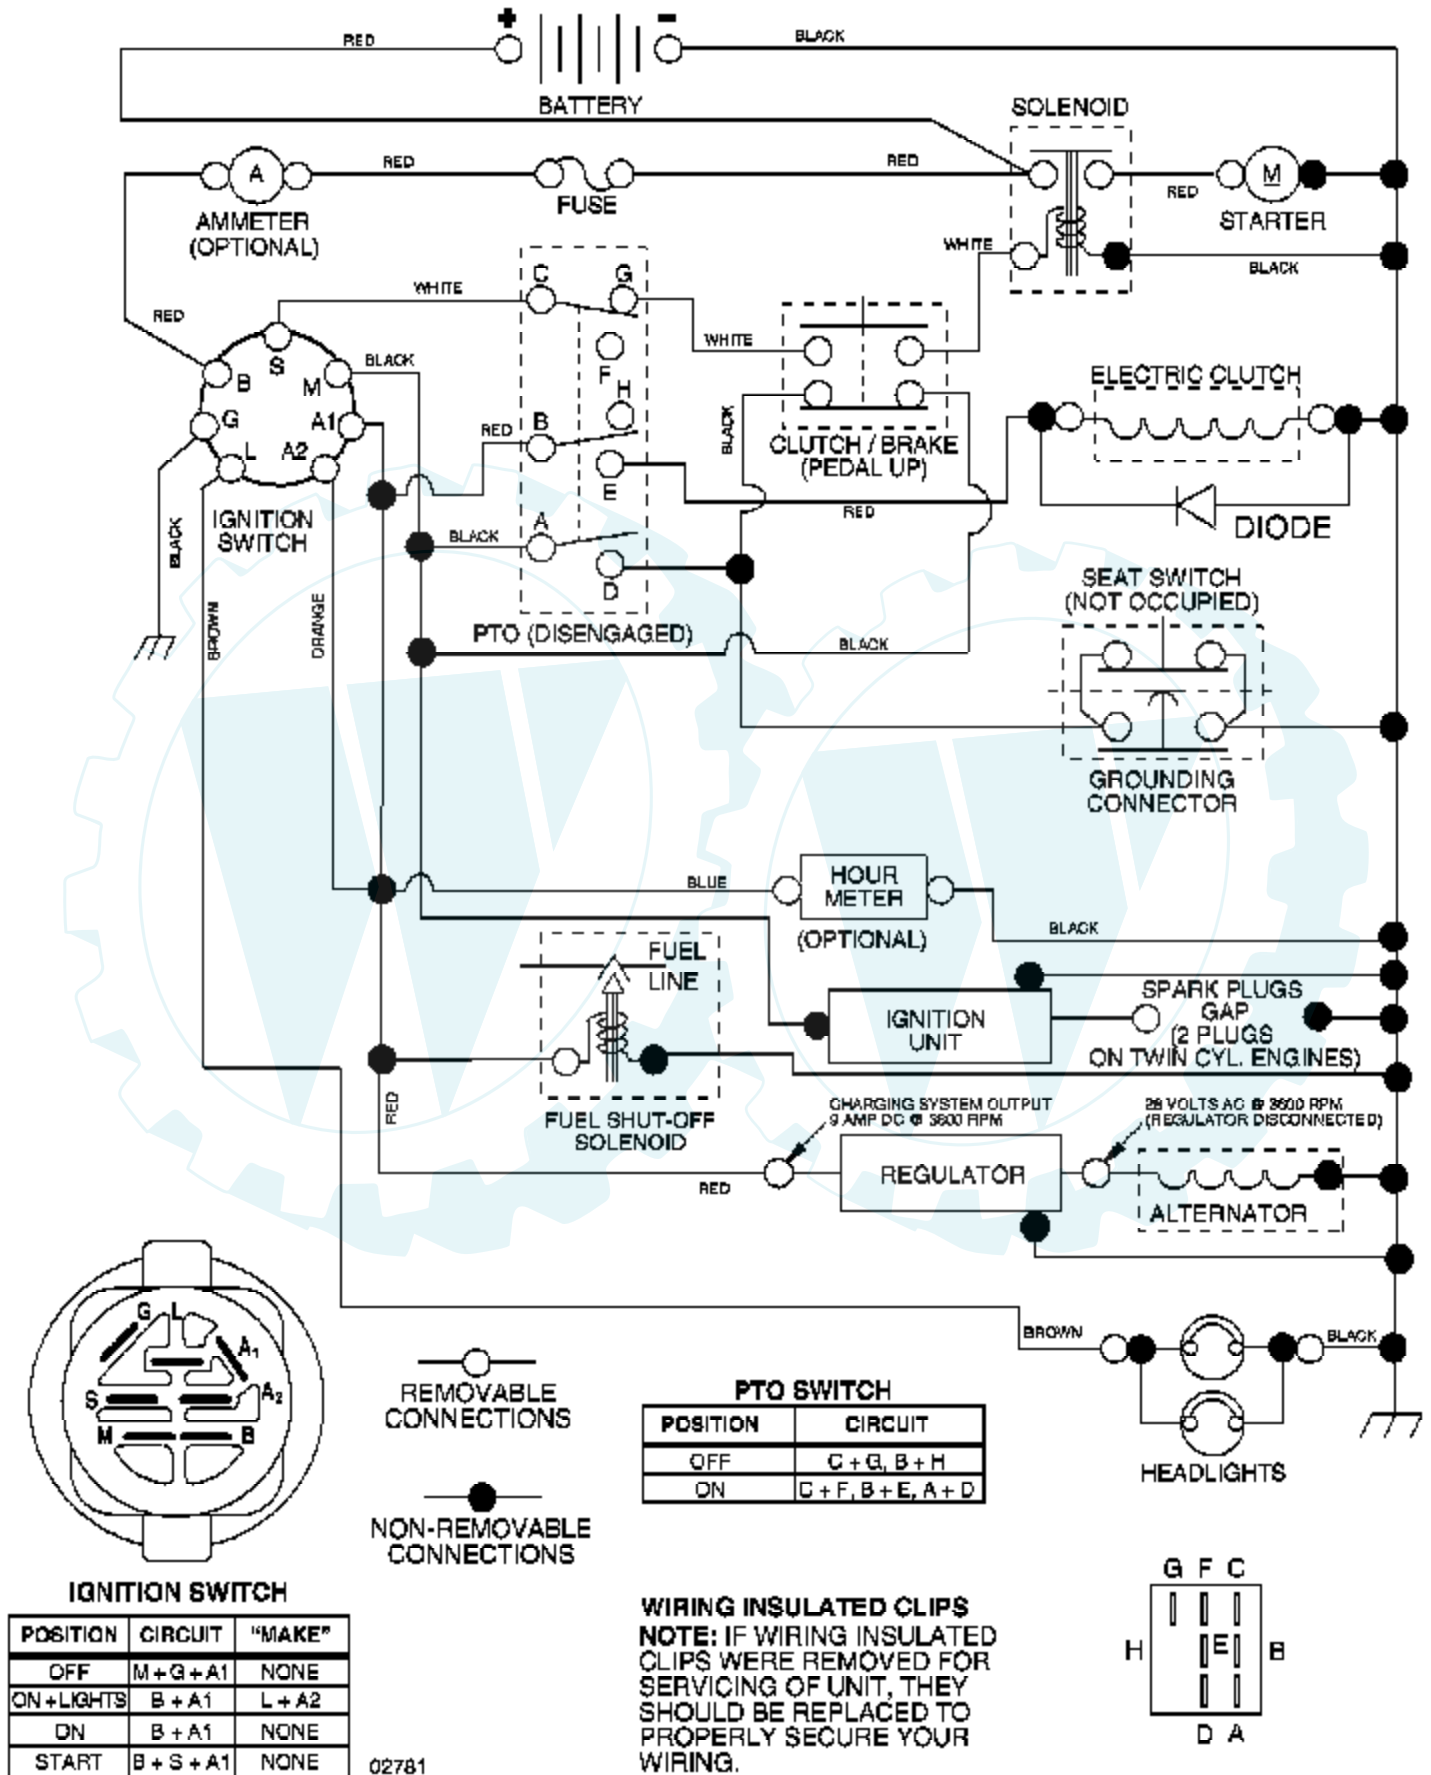

Ref #	Part Number	Qty	Description
117	165746		Wheel, Gauge
118	73930600		Nut, Crownlock 3/8-1
119	19121414		Washer 13/32 x 7/8 x 14 Ga.
129	19131312		Washer 13/32 x 13/16 x 12 Ga.
130	74780616		Bolt, Fin Hex 3/8-16 unc x 1Gr. 5
131	72140608		Bolt Rdhd Sqnk 3/8-16 unc x 1
132	17000612		Screw 3/8-16 x 3/4
134	156941		Pin Head Rivet
135	159765		Bracket Asm. Wheel Gauge Rear LH
136	155986		Bar Adj. Gauge Wheel
138	159763		Bracket Asm. Wheel Gauge Rear RH
139	159767		Bracket Asm. Wheel Gauge Front RH
140	159768		Bracket Asm. Wheel Gauge Front LH
143	157109		Bracket Arm Idler 42"
144	173441		Keeper Belt 42" Clutch Cable
145	173437		Pulley Idler Flat
146	173443		Bolt Carraige Idler
148	169022		Spring Return Idler
149	165898		Retainer Spring Yellow Zinc
150	19091210		Washer 9/32 x 3/4 x 10 Ga.
159	72140614		Bolt Rdhd Sqn 3/8-16 unc x 1-3/4
182	179126		Rod Roller Nose
183	163552		Retainer Spring
184	19131410		Washer 3/8
	130794		Mandrel Assembly (Includes housing, shaft and shaft hardware only-pulley not included)
	181542		Replacement Mower, Complete (Std. Deck-Order separately mulch cover, gauge wheels and nose roller components key nos. 101 - 106, 5, 116 - 119, 134, 136 and 91, 94, 95, 132, 182, 183).