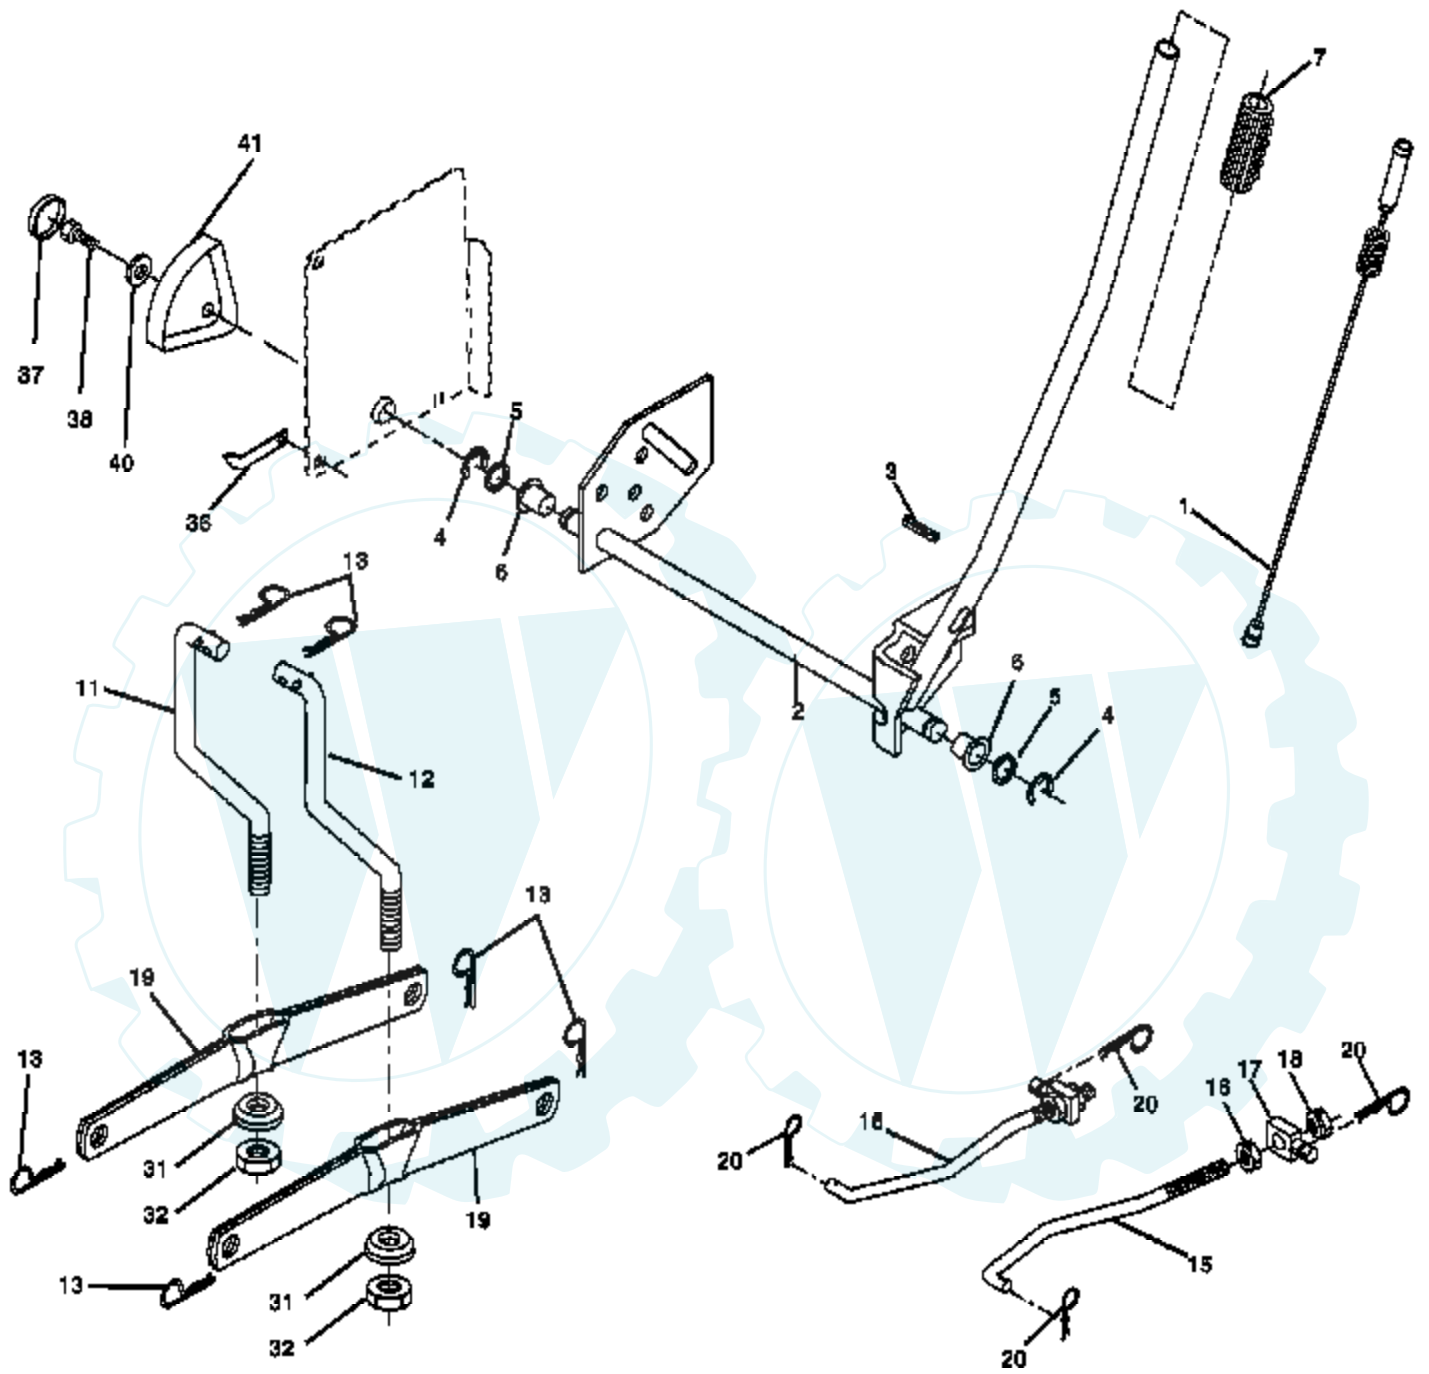

Ref #	Part Number	Qty	Description
1	163465		Battery
2	74760412		Bolt, Hex 1/4-20 x 3/4
8	7603J		Tray, Battery
10	145211		Bolt, Btr Front 1/4-20 x 7-1/2
11	150109		Holddown Battery Front Mount
12	145769		Nut, Push Nylon Battery Front 1/4
16	176138		Switch Interlock
21	175688		Harness, Light
22	4152J		Light Bulb
24	8860R		Cable, Starter
25	146148		Cable, Battery
26	175158		Fuse
27	73510400		Nut Keps Hex 1/4-20 Unc
28	145491		Cable, Ground
29	121305X		Switch, Seat
30	175566		Switch, Ignition
33	140401		Key, Molded
40	188031		Harness, Ignition
41	17720408		Screw Thd Cut 1/4-20 x 1/2
42	131563		Cover, Terminal
43	178861		Solenoid
45	122822X		Ammeter
46	169635		Hourometer
50	174653		Switch, PTO
55	17490508		Screw Thdrol 5/16-18 x 1/2
79	175242		Socket Asm bulb Twistlock
80	146685		Harness Clutch EVX
89	169639		Bracket Snap-In

Ref #	Part Number	Qty	Description
1	179504		Plunger Assembly
2	159476		Shaft Assembly, Lift
3	188822		Pin, Groove
4	12000002		E-Ring
5	19211621		Washer 21/32 x 1 x 21 Ga.
6	120183X		Bearing, Nylon
7	175830		Grip, Handle, Fluted
11	139865		Link, Lift, L.H.
12	139866		Link, Lift, R.H.
13	4939M		Retainer Spring
15	173288		Link Front Sus.
16	73350800		Nut Hex Jam 1/2-13 unc
17	175689		Trunnion Front Susp.
18	73800800		Nut Lock w/Wsh 1/2-13 unc
19	139868		Arm Asm. Suspension Mower
20	163552		Retainer Spring
31	169865		Bearing Pivot Lift
32	73540600		Nut Crownlock 3/8-24
36	155097		Pointer Height Indicator
37	123935X		Plug Hole
38	17060516		Screw 5/16-18 x 1
40	19112410		Washer 11/32 x 1-1/2 x 10 Ga.
41	155098		Indicator Height Sttt