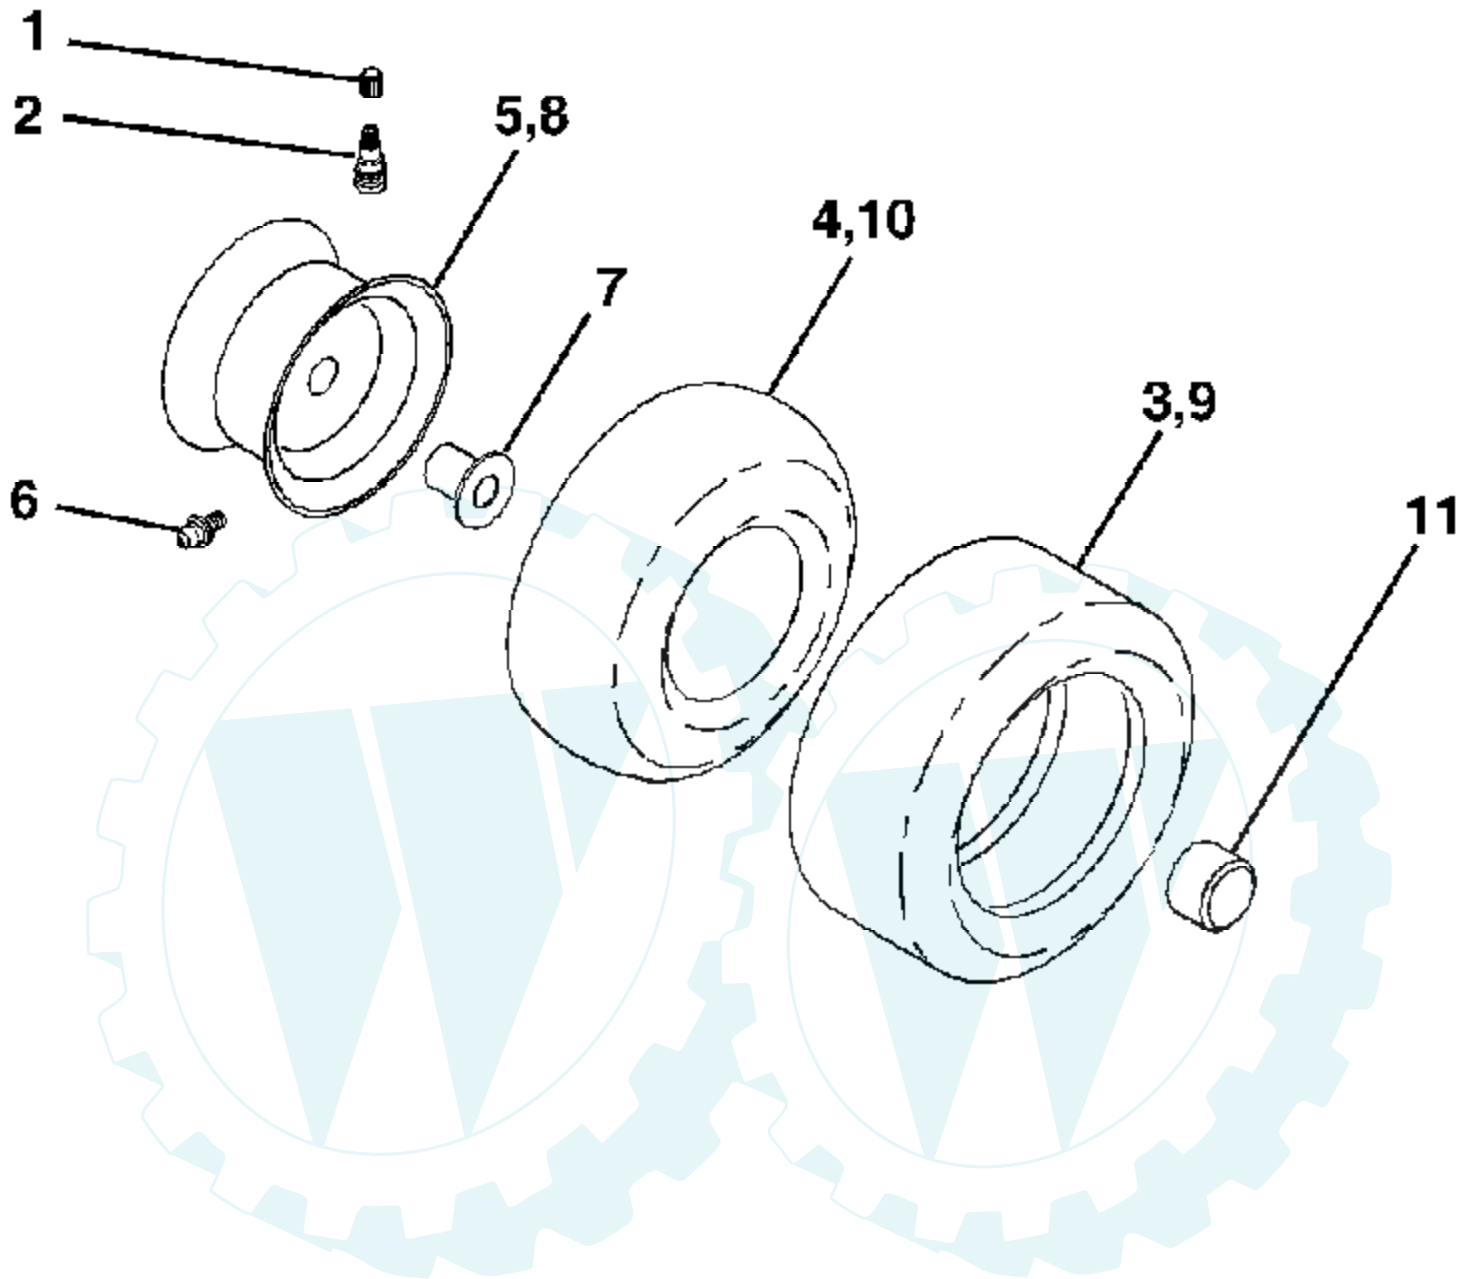

Ref #	Part Number	Qty	Description
1	59192		Cap Valve Tire
2	65139		Stem Valve
3	106222X		Tire F Ts 15 x 6 0 - 6 Service
4	59904		Tube Front (Service Item Only)
5	106732X421		Rim Asm 6"front Service
6	278H		Fitting Grease (Front Wheel Only)
7	9040H		Bearing Flange (Front Wheel Only)
8	106108X421		Rim Asm 8"rear Service
9	122082X		Tire R Ts 20 x 10-8 C Service
10	7152J		Tube Rear (Service Item Only)
11	104757X428		Cap Axle Blk 1 50 x 1 00
	144334		Sealant, Tire (10 oz. Tube)