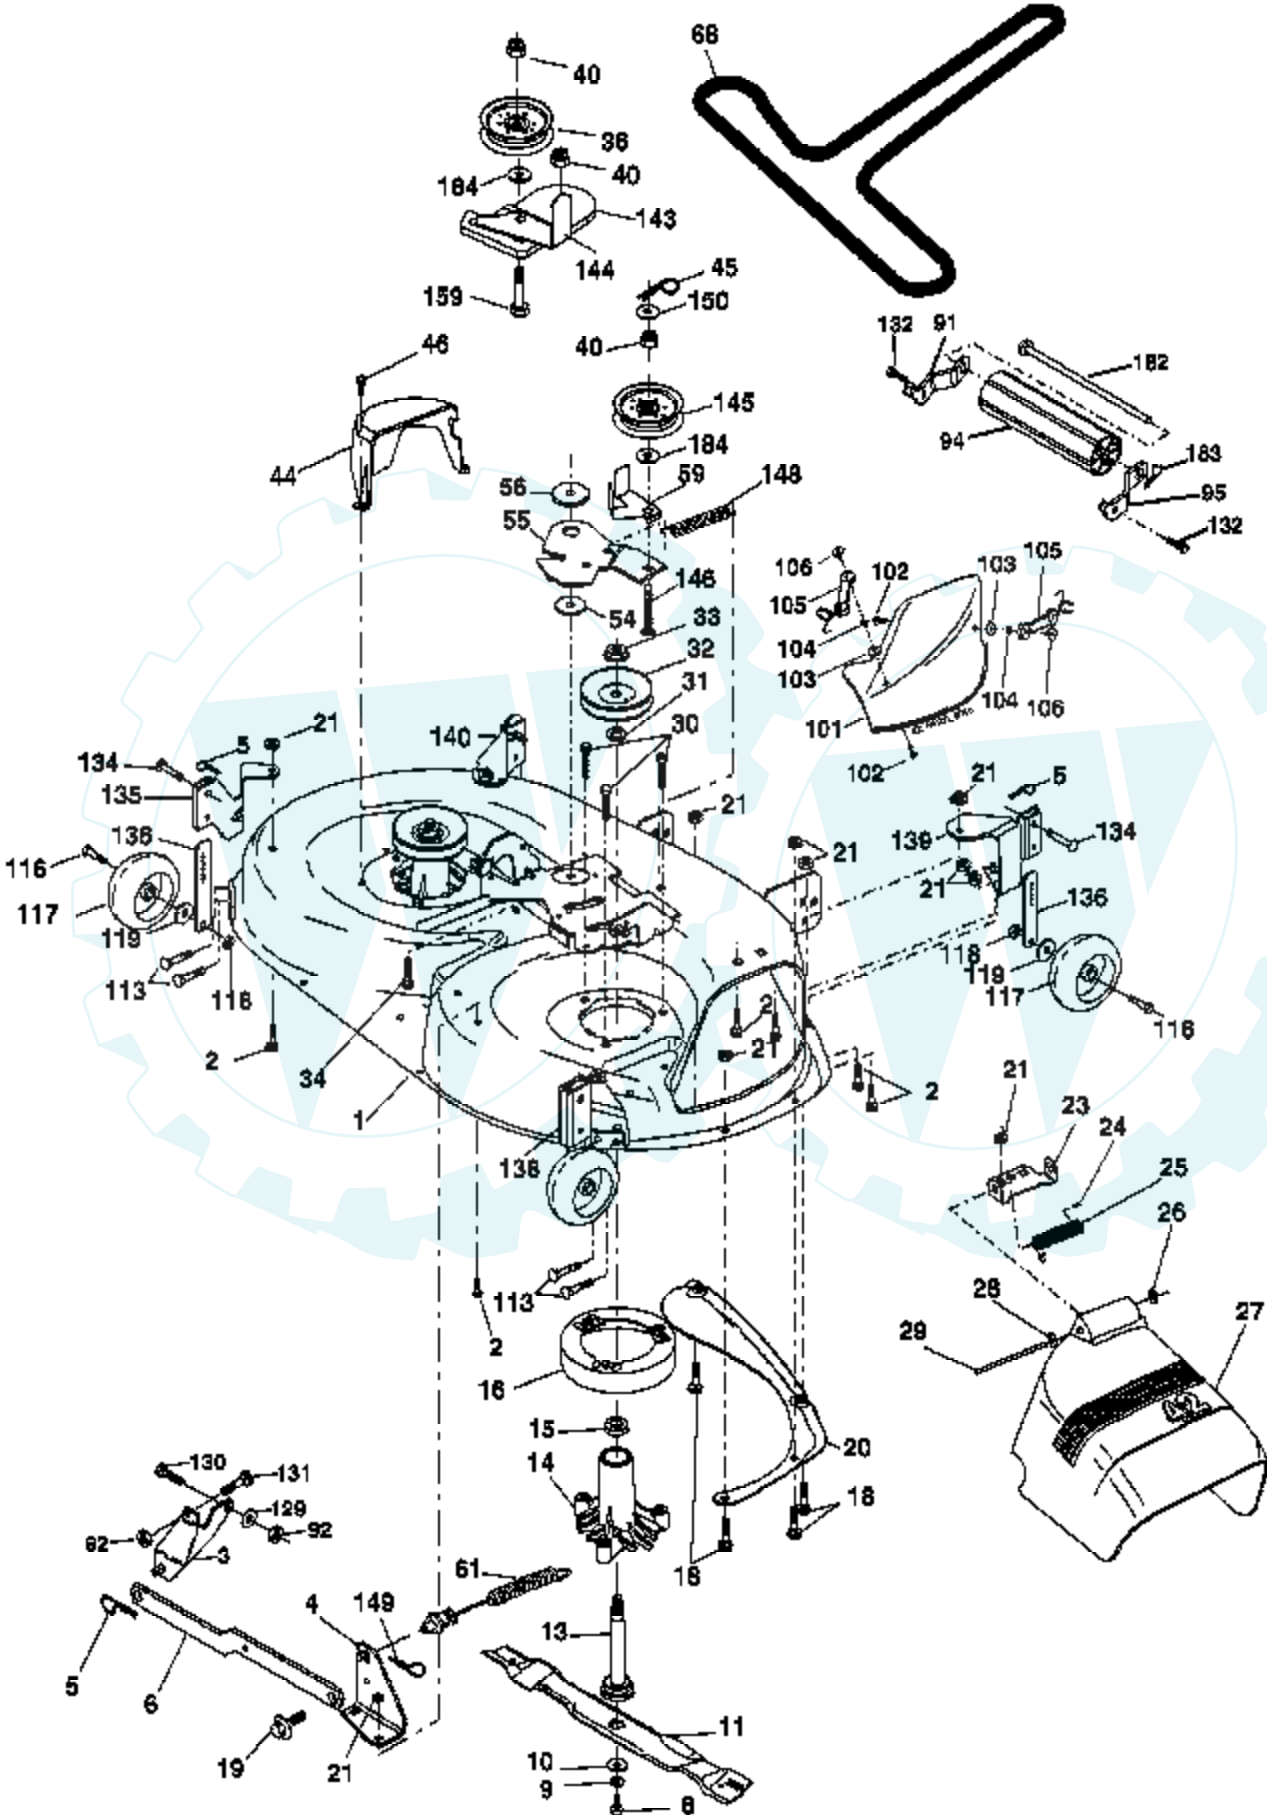

Ref #	Part Number	Qty	Description
1	182032		Mower Housing
2	72140506		Bolt
3	138017		Bracket Assembly,Sway Bar, Front
4	165460		Bracket Sway Bar 38/42"
5	4939M		Retainer Spring
6	178024		Bar Sway Deck
8	850857		Bolt, Hex 3/8-24 x 1.25 Gr. 8
9	10030600		Washer, Lock
10	140296		Washer, Hardened
11	134149		Blade, 42" Mulching STD (For mulching mowers only)
	139775		Blade, 42" Mulching Premium (For better wear when mulching)
	138971		Blade, 42" Hi-Lift (For bagging or discharge)
13	137645		Shaft Assembly, Mandrel, Vented (Incl. Key Number 6)
14	128774		Housing, Mandrel, Vented
15	110485X		Bearing, Ball, Mandrel
16	174493		Stripper, Mower Deck
18	72140505		Bolt, Carriage 5/16-18 x 5/8
19	132827		Bolt, Shoulder
20	159770		Baffle, Vortex
21	73680500		Nut, Crownlock 5/16-18 unc
23	177563		Bracket, Deflector
24	105304X		Cap, Sleeve
25	123713X		Spring, Torsion, Deflector
26	110452X		Nut, Push
27	130968X428		Shield, Deflector
28	19111016		Washer 11/32 x 5/8 x 16 Ga.
29	131491		Rod, Hinge
30	173984		Screw Thdrol Rolling Wsh Hd
31	187690		Washer, Spacer
32	173436		Pulley, Mandrel
33	178342		Nut, Toplock, Flanged
34	72110612		Bolt
36	173438		Pulley, Idler, Flat
37	19131316		Washer 13/32 x 13/16 x 16 Ga.
40	73900600		Nut, Lock 3/8-16 unc
44	140088		Guard, Mandrel, L.H.
45	4497H		Retainer
46	137729		Screw, Thd. Roll 1/4-20 x 5/8
54	178515		Washer, Hardened
55	155046		Arm, Idler
56	122052X		Spacer, Retainer
59	173442		Guard, Tuv Idler
61	174882		Spring Ext Elect Clutch
68	174883		V-Belt
91	180532		Bracket Roller Nose LH
92	73800600		Locknut, Hex W/Wsh 3/8-16 unc
94	132264		Roller Nose
95	180533		Bracket Roller Nose RH
101	136420		Cover Mulching 42" Black
102	71081010		Screw Truss Hd Phil10-24 x 5/8
103	19061216		Washer #10
104	10071000		Washer Lock
105	160793		Latch Asm Bagger
106	2029J		Nut Weld
113	17060512		Screw 5/16-18
116	4898H		Bolt, Shoulder