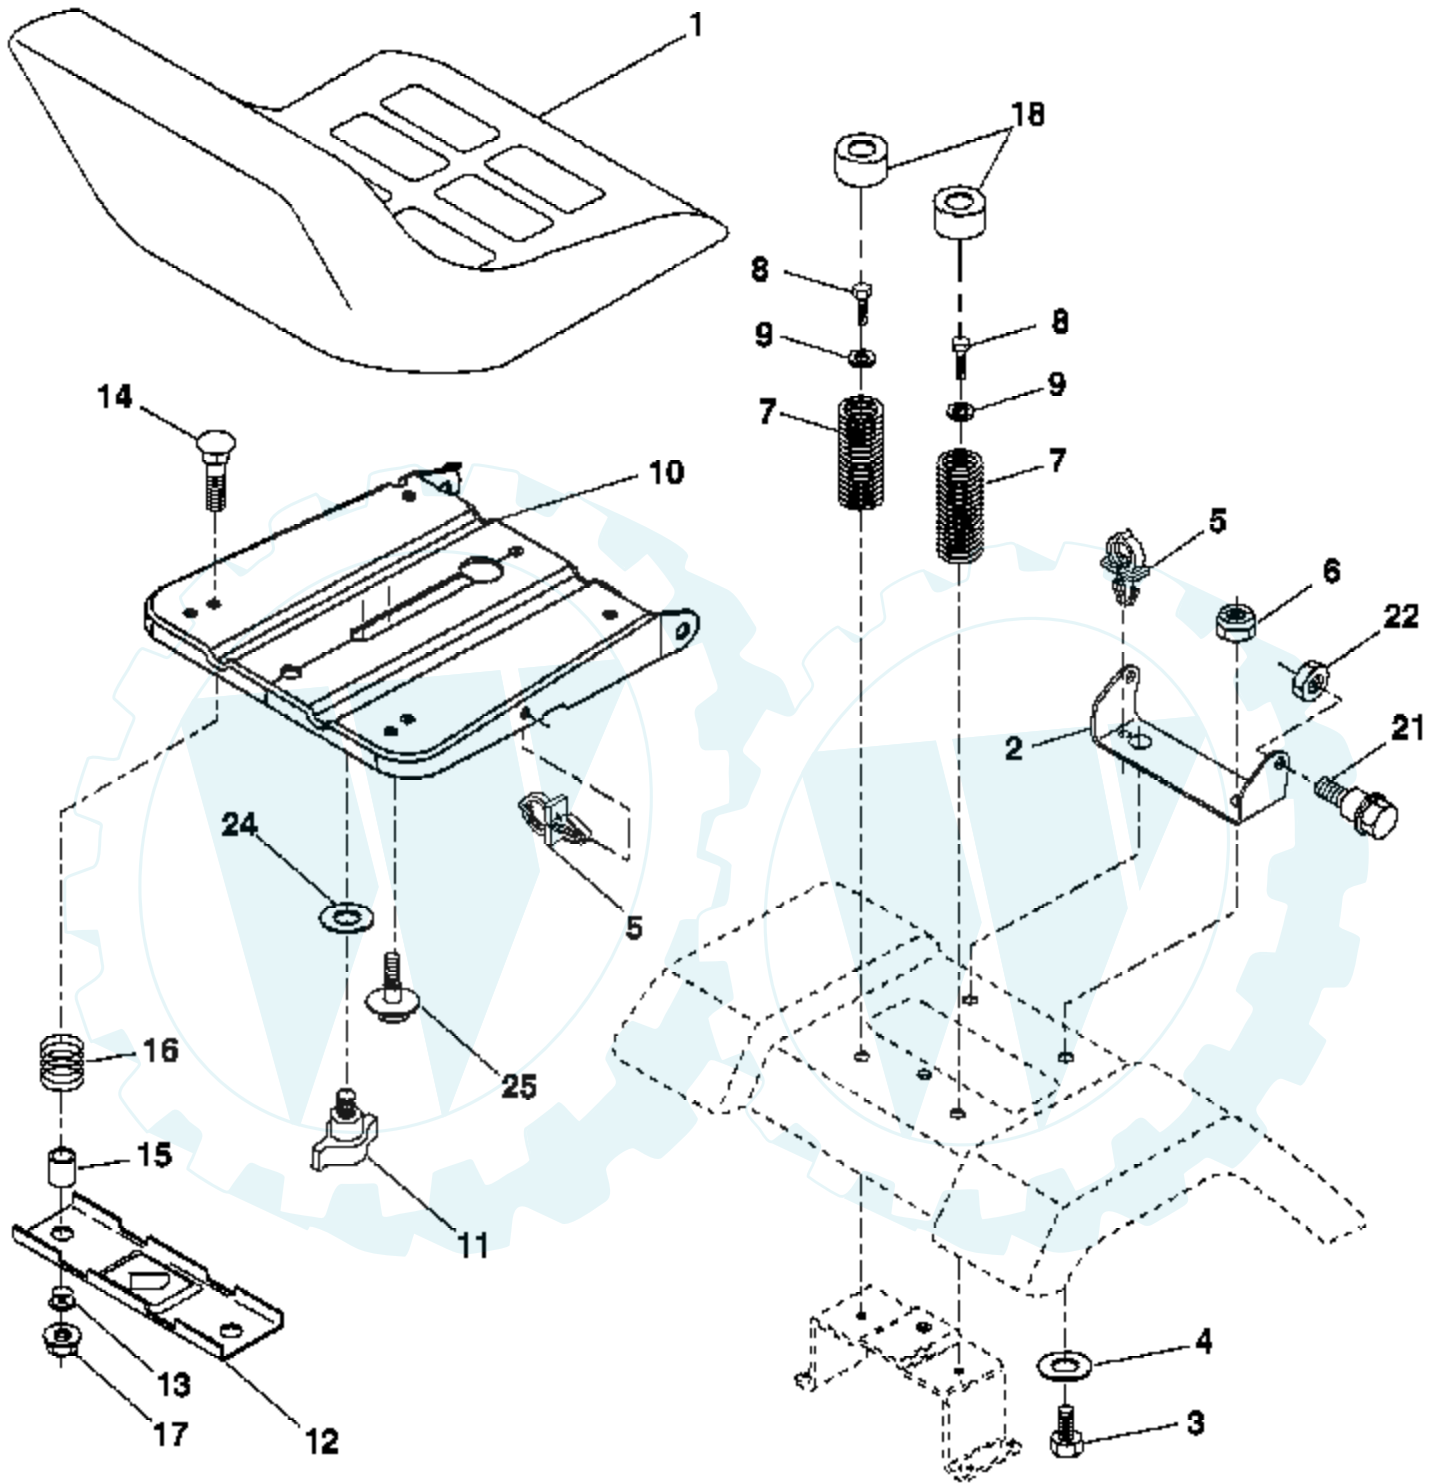

Ref #	Part Number	Qty	Description
1	189022		Seat
2	140551		Bracket Pivot Seat
3	71110616		Bolt Fin Hex 3/8-16 unc x 1
4	19131610		Washer 13/32 x 1 x 10 Ga
5	145006		Clip Push-In
6	73800600		Nut Hex w/Ins. 3/8-16 unc
7	124181X		Spring Seat Cprsn
8	17000616		Screw 3/8-16 x 1-1/2
9	19131614		Washer 13/32 x 1 x 14 Ga.
10	182493		Pan Seat
11	166369		Knob Seat Adj. Wingnut
12	121246X		Bracket Mounting Switch
13	121248X		Bushing Snap Blk Nyl 50 Id
14	72050412		Bolt Rdhd Sqnk 1/4-20 x 1-1/2
15	121249X		Spacer Split 28x .88 Zinc
16	123740X		Spring Cprsn Plate 1.310 Ga
17	123976X		Nut Lock 1/4 Lge Flg Gr. 5 Zinc
18	124238X		Cap Spring Seat
21	171852		Bolt Shoulder 5/16-18 unc
22	73800500		Nut Hex Lock W/Ins 5/16-18
24	19171912		Washer 17/32 x 1-3/16 x 12 Ga.
25	127018X		Bolt Shoulder 5/16-18 x 62