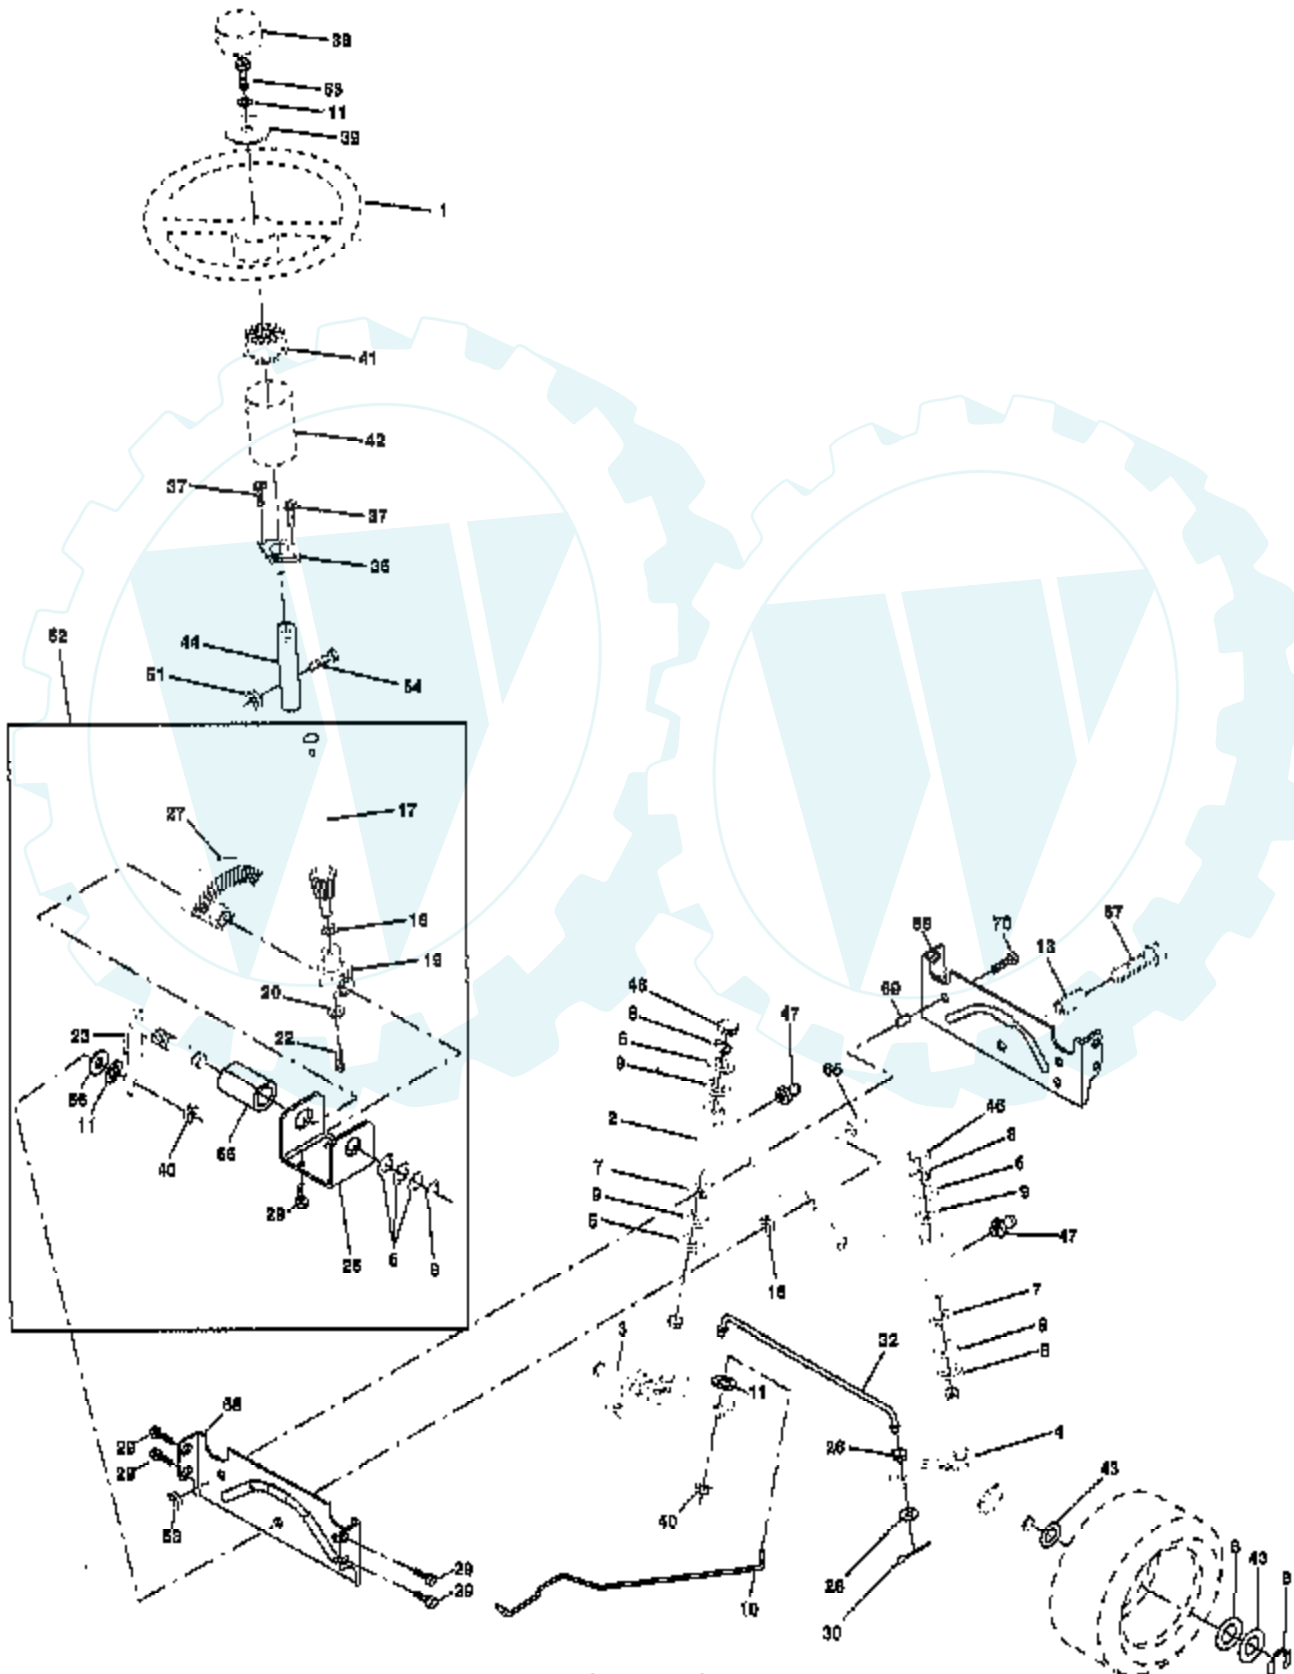

TRACTOR -- MODEL NUMBER AYP9182B79

STEERING ASSEMBLY

Ref #	Part Number	Qty	Description
1	140044		WHEEL STR AYP BLK
2	154427		AXLE ASM
3	156483		SPINDLE.ASM.LH
4	157473		"SPINDLE ASM,RH"
5	6266H		WASHER .T
6	121748X		WASHER
7	19272016		WASHER
8	12000029		RING
9	3366R		COL. SRTG. BEAR.
10	156438		DRAGLINK-STAMPED
11	10040600		LOCKWASHER
13	154779		BEARING AXLE
15	73901000		"NUT-LOC,FLANGE LT"
17	156546		SHAFT ASM STEERIN
18	57079		THRUST WASHER
19	124035X		SUPPORT.SHAFT
20	126684X		SUB= 532126684
21	10040400		LOCKWASHER
22	71100410		SCREW.SCKTHD.CAP
23	127501		SUB= 918127501
25	154406		BRKT-STEERING
26	126847X		BUSHING.DRAGLINK
27	136874		GEAR SECTOR
28	19131416		WASHER
29	17490612		SCREW
30	76020412		COTTER PIN
32	130465		TIE ROD
36	155099		BUSHING.STEERING
37	152927		"SCREW-TT,10-32 FL"
38	140045		CAP STEER AYP
39	19133808		WASHER T
40	7810H		GRIPCO NUT
41	100711L		ADAPTER LT
42	145054		BOOT.STEER.PL
43	121749X		WASHER
44	153720		EXT SHAFT STEERIN
46	121232X		CAP
47	6855M		ZERK M
51	73800500		NUT
53	73680600		SUB= 73690600
54	74780520		BOLT
62	156594		KIT STEERING ASM
63	74780616		BOLT
65	154780		SPACER AXLE
66	154404		"BEARING-ARM,PITMA"
67	74781044		BOLT
68	154429		BRACE AXLE
69	160367		"SPACER BRCAE,AXLE"
70	74780636		BOLT.HEX.3/8-16X2