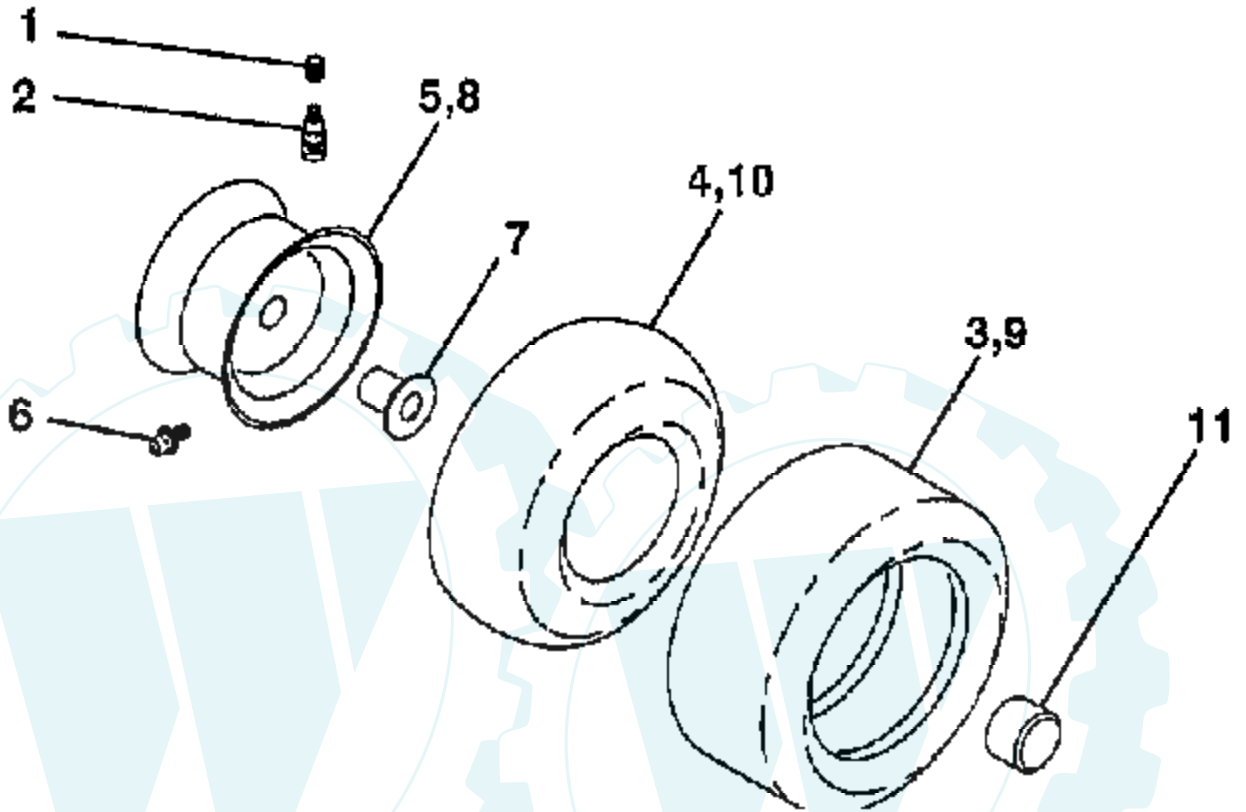

SEAT ASSEMBLY

NOTE: All component dimensions given in U.S. inches
1 inch = 25.4 mm.

Ref #	Part Number	Qty	Description
1	127427		SUB= 140119
2	140551		BRACKET PVT SEAT
3	74760616		BOLT
4	19131610		WASHER PM
5	145006		CLIP.PUSH-IN.HING
6	73800600		NUT
7	124181X		SPRING COMPRESSIO
8	17490616		SCREW GTV
9	19131614		WASHER
10	155925		PAN-SEAT
12	121246X		BRKT SWITCH
13	121248X		BUSHING
14	72050411		SUB= 872050411
15	134300		SPLIT SPACER
16	121250X		SPRING
17	123976X		SUB= 73900400
21	153236		"BOLT,SHOULDER"
22	73800500		NUT
23	74780814		BOLT
24	19171912		WASHER
25	127018X		"BOLT,SHOULDER"
26	10040800		LOCKWASHER

**TRACTOR - - MODEL NUMBER AYP9182B79
TRANSAXLE PEERLESS - MODEL NUMBER 205-026B**

TRANSAXLE

Ref #	Part Number	Qty	Description
36	790075		BRAKE DISC
37	790007		PLATE BRAKE PAD
38	799021		BRAKE PAD
39	786026		PIN DOWEL
40	792076A		WASHER
41	790085		BRAKE LEVER
42	792073		SCREW, 1/4-20 X 1-1/4
42A	792085A		SCREW, 1/4-20 X 2-1/4
43	792075		LOCKNUT 5/16-24
44	790025		HOLDER BRAKE PAD
45	786066		SPACER
46	790086		BRAKE LEVER BRACKET
71	788069		SEAL SQUARE CUT
71A	792162		PUSHNUT
79	792144		SPRING
87	788035		OIL SEAL
180	730229A		GEAR OIL 80W90
189	792168		DRIVE SCREW
189A	792169		SCREW
190	792150		LOCKWASHER
191	792151		NUT
208B	798025		FAN/COUPLING
209	798024		CONTROL LEVER

WHEELS & TIRES

NOTE: All component dimensions given in U.S. inches
1 inch = 25.4 mm.

Ref #	Part Number	Qty	Description
1	59192		VALVE CAP
2	65139		VALVE STEM LT
3	106222X		SUB= 122073X
4	59904		TUBE.5.3/4.5/6
5	106732X427		"RIM ASM 6"" FRT"
6	278H		FITTING LT
7	9040H		"FLANGE, BEARING"
8	106108X427		"RIM AS 8"" REAR"
9	138468		TIRE.20X8-8
10	7152J		TUBE.18X9.5-8
11	104757X		HUB CAP
	144334		SEALANT.TIRE 10 OZ. TUBE