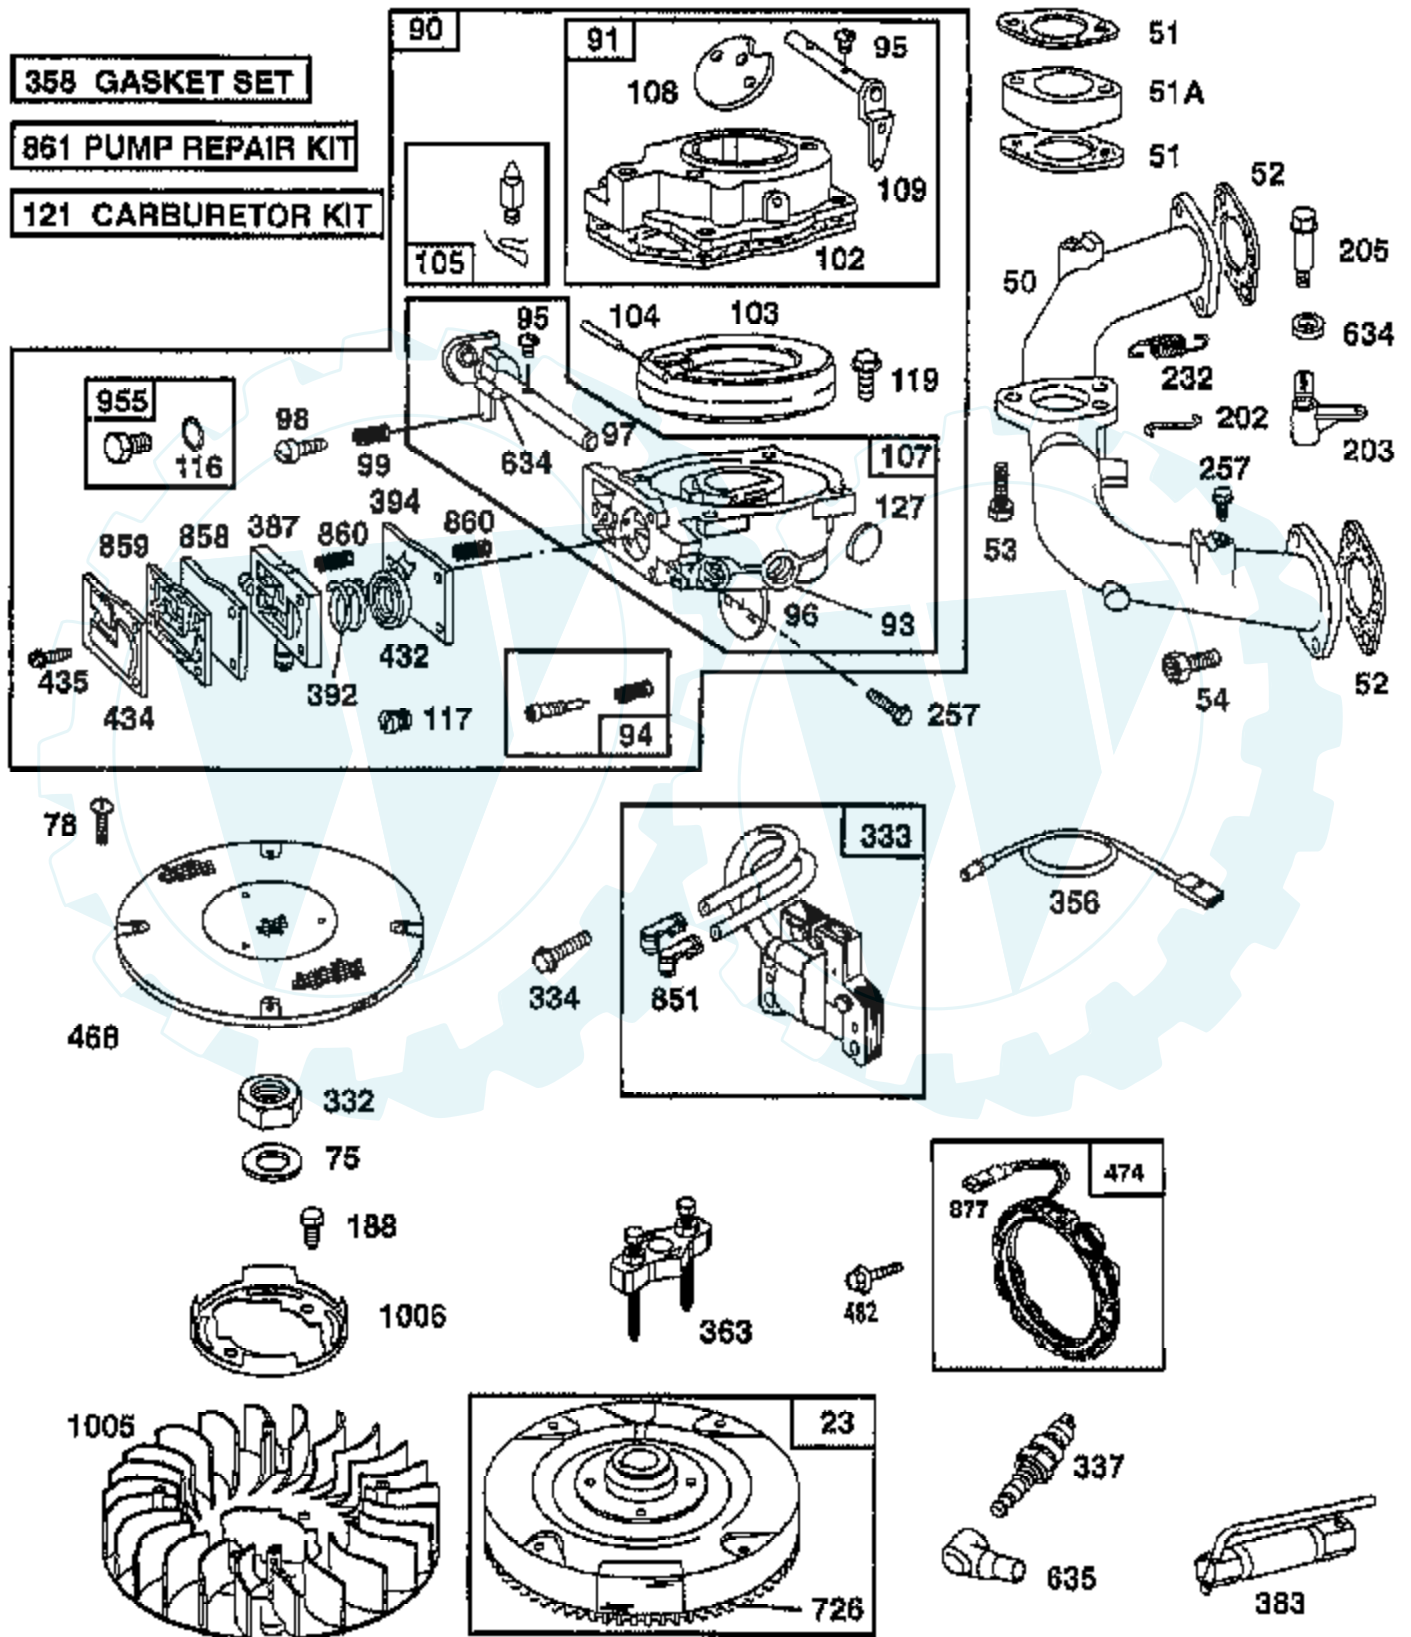

TRACTOR - - MODEL NUMBER AYP9182B79

BRIGGS & STRATTON ENGINE - MODEL NUMBER 42D707, TYPE NUMBER 1280-01

Ref #	Part Number	Qty	Description
	1		497074 CYLINDER ASSEMBLY
	2		399265 P/N CONFLICT - CHECK WITH SUPPLIER
	3		391086 SEAL, OIL
	4		493304 BASE ASSEMBLY, CRANKCASE
	5		493457 HEAD, CYLINDER #1
	5A		493458 HEAD CYLINDER #2
	7		271867 GASKET, CYLINDER HEAD #1
	7A		271868 GASKET, CYLINDER HEAD #2
	8		495754 BREATHER ASSEMBLY #1
	8A		222892 COVER, BREATHER CYLINDER #2
	9		27803 GASKET, VALVE COVER
	10		94382 SCREW, SEMS
	10A		94830 SCREW, SEMS
	11		280225 TUBE, BREATHER
	12		273208 GASKET, CRANKCASE, .015" THICK
	12A		271188 GASKET, CRANKCASE COVER,.005"
	12B		271189 GASKET, CRANKCASE COVER,.009"
	13		94565 SCREW, CYLINDER HEAD
	15		94239 PLUG, OIL DRAIN
	16		394028 CRANKSHAFT
	16A		94196 KEY, TIMING GEAR
	20		291675 SEAL, OIL
	22		94724 SCREW
	23		491180 FLYWHEEL & RING GEAR ASSY, MAGNETO
	24		222698 KEY, FLYWHEEL
	25		498584 PISTON ASSEMBLY STANDARD SIZE
	25A		498585 PISTON ASSEMBLY .010" OVERSIZE
	25B		498586 PISTON ASSEMBLY .020" OVERSIZE
	25C		498507 PISTON ASSEMBLY .030" OVERSIZE
	26		394959 RING SET, PISTON, STANDARD SIZE
	26A		394960 RING SET, PISTON,.010" OVERSIZE
	26B		394961 RING SET, PISTON,.020" OVERSIZE
	26C		394962 RING SET, PISTON,.030" OVERSIZE
	27		263129 LOCK, PISTON PIN
	28		498319 PIN, PISTON, STD SIZE
	28A		391286 PIN ASSEMBLY, PISTON .005" OVER
	29		394306 ROD ASSEMBLY, CONNECTING
	29A		397158 ROD ASSEMBLY, CONNECTING
	32		94671 SCREW, CONNECTING ROD
	33		390420 VALVE, EXHAUST
	34		261528 VALVE, INTAKE
	35		65906 SPRING, INTAKE VALVE
	36		26828 SPRING, EXHAUST VALVE
	40		221596 RETAINER, INTAKE VALVE
	41		292260 RETAINER, EXHAUST VALVE
	42		494553 KEEPER VALVE
	45		261368 TAPPET, VALVE
	46		213520 GEAR, CAM
	50		213290 MANIFOLD, INTAKE
	51		271412 GASKET, CARBURETOR & INTAKE ELBOE
	51A		281411 SPACER, CARBURETOR
	52		270884 GASKET, INTAKE MANIFOLD MOUNTING
	53		93970 SCREW, SEMS, CARBURETOR MOUNTING
	54		93208 SCREW, SEMS INTAKE MANIFOLDING MOUNTING
	75		222511 WASHER SPRING
	78		95039 SCREW HEX
	90		495181 CARBURETOR ASSEMBLY
	91		495035 BODY ASSEMBLY, UPPER CARBURETOR