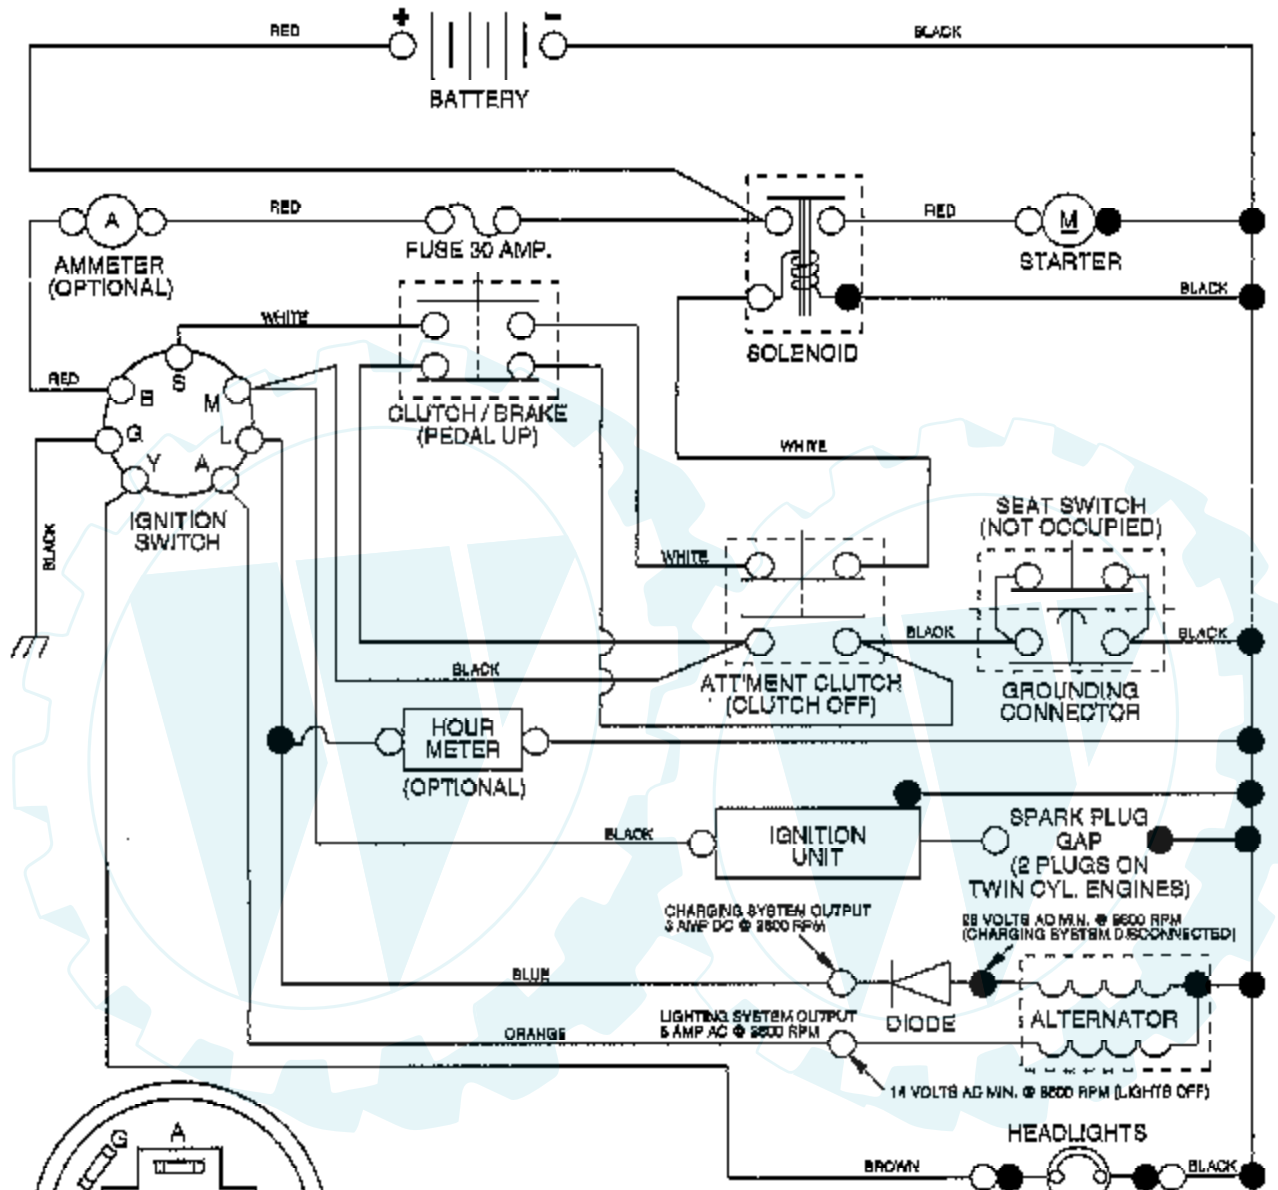

TRACTOR - - MODEL NUMBER AYP9182B79

SCHEMATIC

IGNITION SWITCH

POSITION	CIRCUIT	"MAKE"
OFF	G + M + L	NONE
RUN/LIGHT	B + L	A + Y
RUN	B + L	NONE
START	B + L + S	NONE

NOTE
YOUR TRACTOR IS EQUIPPED WITH A SPECIAL ALTERNATOR SYSTEM. THE LIGHTS ARE NOT CONNECTED TO THE BATTERY, BUT HAVE THEIR OWN ELECTRICAL SOURCE. BECAUSE OF THIS, THE BRIGHTNESS OF THE LIGHTS WILL CHANGE WITH ENGINE SPEED. AT IDLE THE LIGHTS WILL DIM, AS THE ENGINE IS SPEEDED UP, THE LIGHTS WILL BECOME THEIR BRIGHTEST.

NON-REMOVABLE CONNECTIONS   REMOVABLE CONNECTIONS

WIRING INSULATED CLIPS
NOTE: IF WIRING INSULATED CLIPS WERE REMOVED FOR SERVICING OF UNIT, THEY SHOULD BE REPLACED TO PROPERLY SECURE YOUR WIRING.