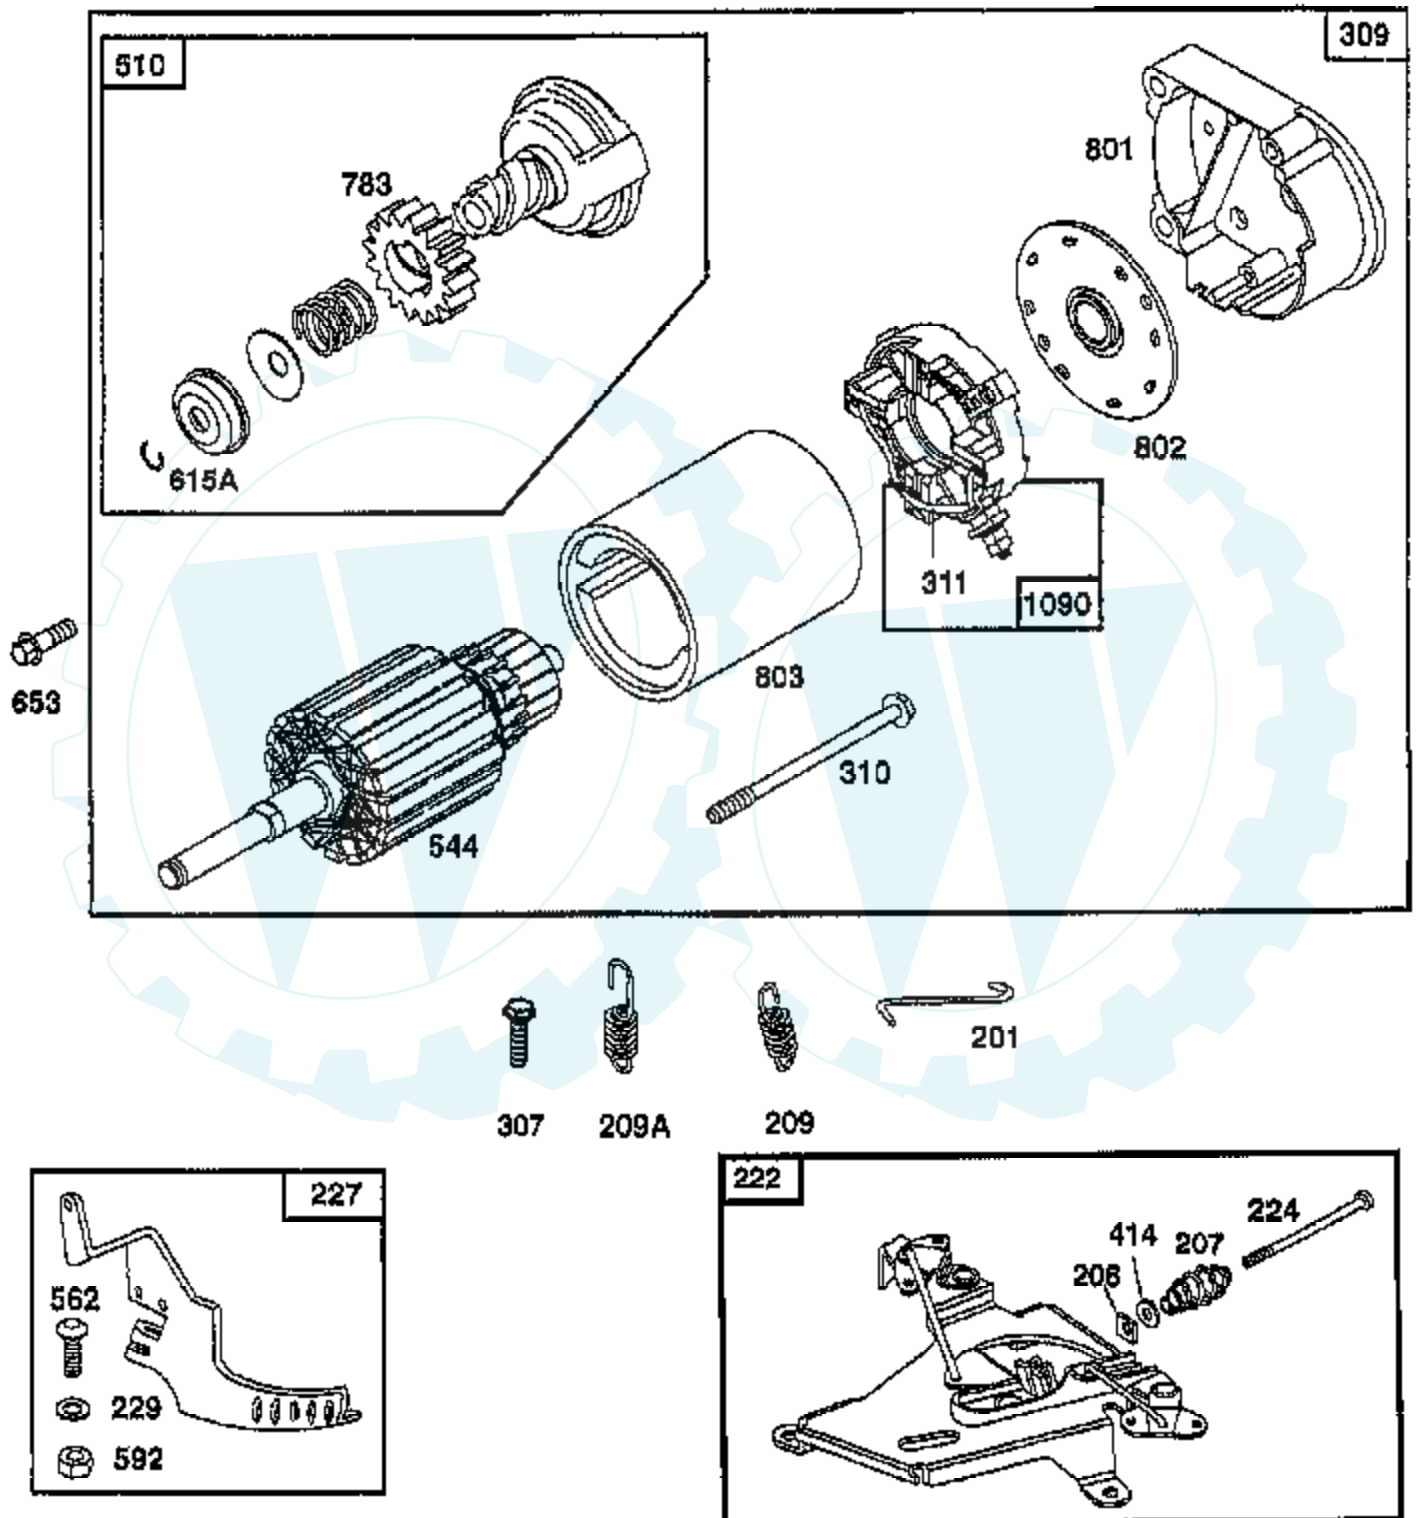

TRACTOR - - MODEL NUMBER AYP9182B79

BRIGGS & STRATTON ENGINE - MODEL NUMBER 42D707, TYPE NUMBER 1280-01

Ref #	Part Number	Qty	Description
1	497074		CYLINDER ASSEMBLY
2	399265		P/N CONFLICT - CHECK WITH SUPPLIER
3	391086		SEAL, OIL
4	493304		BASE ASSEMBLY, CRANKCASE
5	493457		HEAD, CYLINDER #1
5A	493458		HEAD CYLINDER #2
7	271867		GASKET, CYLINDER HEAD #1
7A	271868		GASKET, CYLINDER HEAD #2
8	495754		BREATHER ASSEMBLY #1
8A	222892		COVER, BREATHER CYLINDER #2
9	27803		GASKET, VALVE COVER
10	94382		SCREW, SEMS
10A	94830		SCREW, SEMS
11	280225		TUBE, BREATHER
12	273208		GASKET, CRANKCASE, .015" THICK
12A	271188		GASKET, CRANKCASE COVER,.005"
12B	271189		GASKET, CRANKCASE COVER,.009"
13	94565		SCREW, CYLINDER HEAD
15	94239		PLUG, OIL DRAIN
16	394028		CRANKSHAFT
16A	94196		KEY, TIMING GEAR
20	291675		SEAL, OIL
22	94724		SCREW
23	491180		FLYWHEEL & RING GEAR ASSY, MAGNETO
24	222698		KEY, FLYWHEEL
25	498584		PISTON ASSEMBLY STANDARD SIZE
25A	498585		PISTON ASSEMBLY .010" OVERSIZE
25B	498586		PISTON ASSEMBLY .020" OVERSIZE
25C	498507		PISTON ASSEMBLY .030" OVERSIZE
26	394959		RING SET, PISTON, STANDARD SIZE
26A	394960		RING SET, PISTON,.010" OVERSIZE
26B	394961		RING SET, PISTON,.020" OVERSIZE
26C	394962		RING SET, PISTON,.030" OVERSIZE
27	263129		LOCK, PISTON PIN
28	498319		PIN, PISTON, STD SIZE
28A	391286		PIN ASSEMBLY, PISTON .005" OVER
29	394306		ROD ASSEMBLY, CONNECTING
29A	397158		ROD ASSEMBLY, CONNECTING
32	94671		SCREW, CONNECTING ROD
33	390420		VALVE, EXHAUST
34	261528		VALVE, INTAKE
35	65906		SPRING, INTAKE VALVE
36	26828		SPRING, EXHAUST VALVE
40	221596		RETAINER, INTAKE VALVE
41	292260		RETAINER, EXHAUST VALVE
42	494553		KEEPER VALVE
45	261368		TAPPET, VALVE
46	213520		GEAR, CAM
50	213290		MANIFOLD, INTAKE
51	271412		GASKET, CARBURETOR & INTAKE ELBOE
51A	281411		SPACER, CARBURETOR
52	270884		GASKET, INTAKE MANIFOLD MOUNTING
53	93970		SCREW, SEMS, CARBURETOR MOUNTING
54	93208		SCREW, SEMS INTAKE MANIFOLDING MOUNTING
75	222511		WASHER SPRING
78	95039		SCREW HEX
90	495181		CARBURETOR ASSEMBLY
91	495035		BODY ASSEMBLY, UPPER CARBURETOR