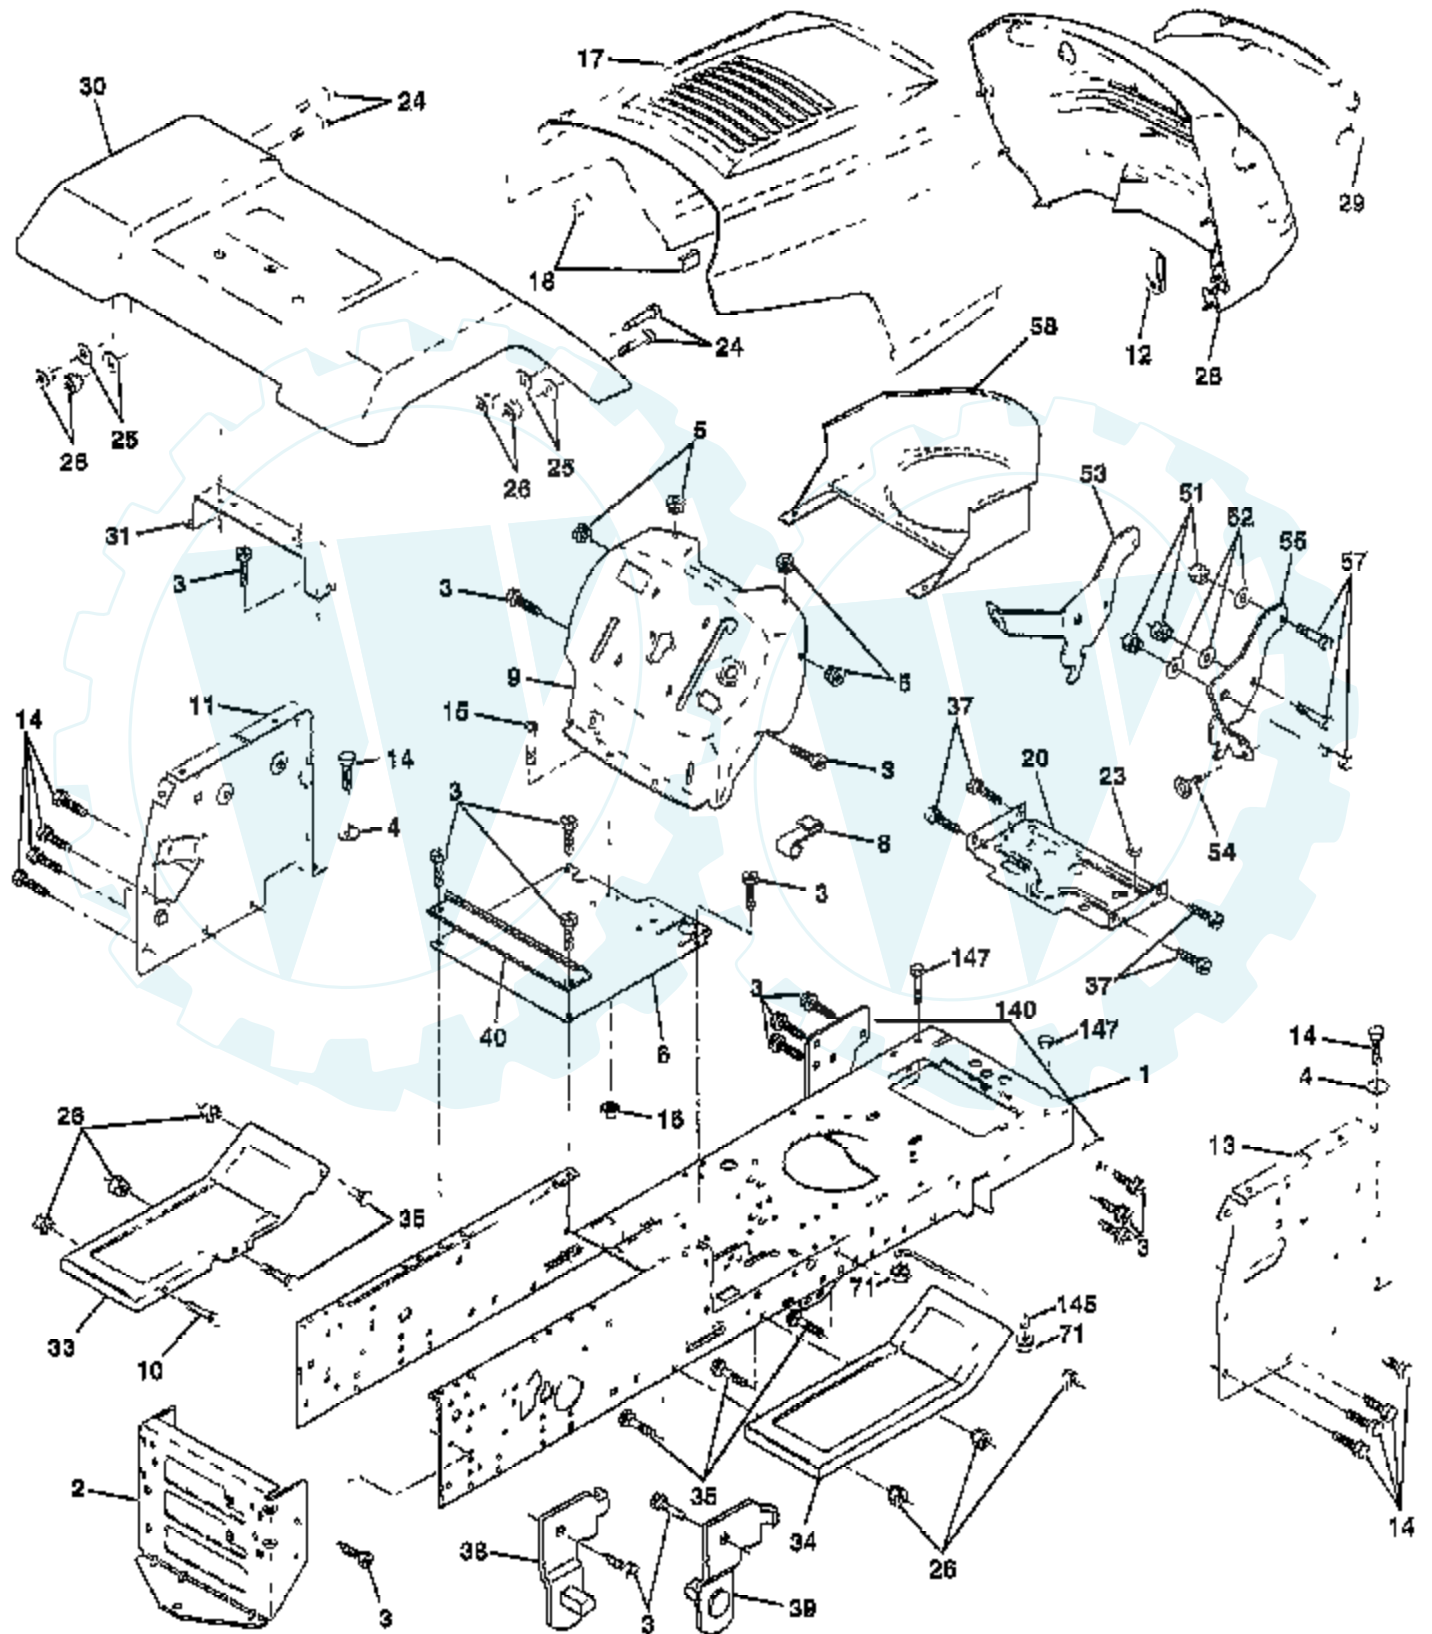

TRACTOR - - MODEL NUMBER AYP9182B79

CHASSIS AND ENCLOSURES

Ref #	Part Number	Qty	Description
1	159530		CHASSIS ASM
2	140356		SUB= 145009
3	17490612		SCREW
4	19131216		WASHER
5	155272		BUMPER-HOOD/DASH
6	155923		SADDLE
8	126471X		"CLIP,INSULATOR"
9	147627X011		DASH.SILKSCREENED
10	72140608		SUB= 72110608
11	155927		"PANEL-DASH,LH"
12	145660		CLIP.TINNERMAN
13	155934X010		SUB= 169117X010
14	17490608		SCREW LT
15	74180512		SCREW
16	73510500		NUT
17	139394X505		SUB= 159639X505
18	126938X		SUB= 532126938
20	156437		"PLATE-MTG,BATT/FU"
23	124028X		SUB= 532124028
24	74780616		BOLT
25	19131312		WASHER
26	73800600		NUT
28	140434		GRILL.BLK
29	140273		LENS GRILLE
30	147310X505		FENDER LT
31	139976		BRACKET SUPT FEND
33	105476X505		FOOTREST LH
34	105475X505		FOOTREST RH
35	72110606		BOLT
37	17490508		SCREW LT
38	139886		BRACKET ASM LH
39	139887		BRACKET ASM RH
40	139977		SPACER FENDER LT
51	73800400		NUT
52	19091416		WASHER
53	144697		BRACKET.GRILLE.LH
54	17030814		SUB= 91817030814
55	144696		BRACKET.GRILLE.RH
57	74780412		SUB= 74780414
58	140547		DUCT.AIR.B&S.18HP
71	73680400		SUB= 73690400
140	158418		BRKT SUSPENSION
145	156524		"ROD POVOT,CHASSIS"
147	74760412		BOLT LT
	5479J		PLUG BUTTON T
	134014		PLUG DOME