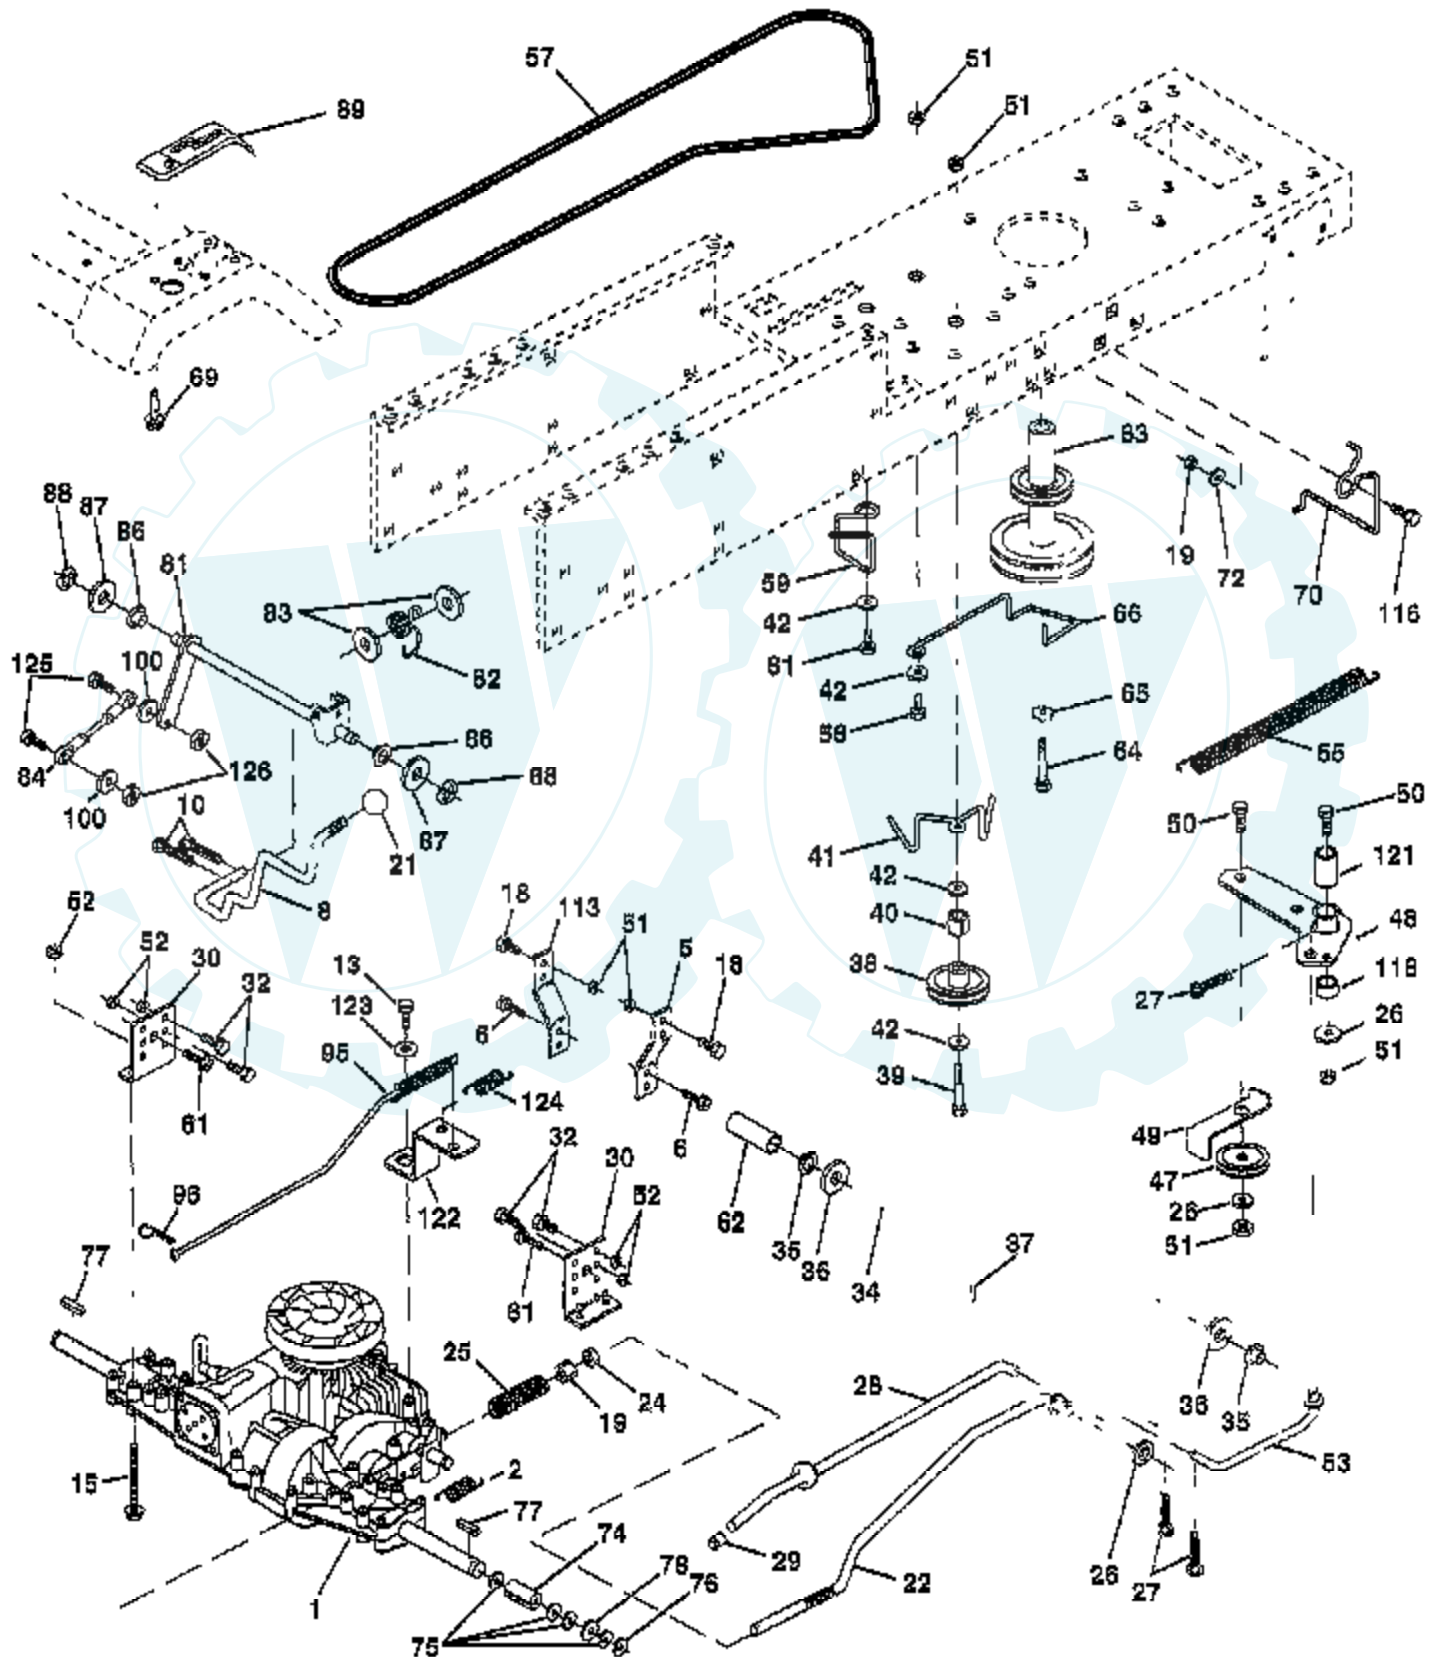

TRACTOR - - MODEL NUMBER AYP9182B79

DRIVE

Ref #	Part Number	Qty	Description
1	205-026B		TRANSAXLE, PEERLESS
2	146682		SPRING.BRAKE.RETU
5	121520X		STRAP TORQUE
6	17490512		SCREW
8	141003		ROD SHIFT FEND LT
10	76020416		PIN COTTER 1/8
13	74550412		BOLT.1/4-28.W/PAT
15	74490544		BOLT.HX.FLG.5/16
18	74780616		BOLT
19	73800600		NUT
21	106933X		KNOB T (1/2-HOLE)
22	130804		BRAKE ROD
24	73350600		NUT
25	106888X		SPRING ROD LT
26	19131316		WASHER
27	76020412		COTTER PIN
28	145204		ROD.BRAKE.PARK.LT
29	71673		PLUNGER CAP T
30	130807		TRANSAXLE MTG BKT
32	74760512		BOLT
34	155071		SHAFT ASM-PEDAL F
35	120183X		NYLON BEARING
36	19211616		WASHER LT
37	1572H		SUB= 2882J
38	123674X		PULLEY.IDLER.FLAT
39	74760644		BOLT
40	4470J		SPACER T
41	154777		SUB= 165692
42	19131312		WASHER
47	127783		SUB= 139245
48	154604		BELLCRANK ASM
49	123205X		RETAIN BELT
50	74760624		SUB= 74930624
51	73680600		SUB= 73690600
52	73680500		SUB= 73690500
53	105710X		"LINK, CLUTCH T"
55	105709X		"SPRING, RETURN LT"
56	74760620		SUB= 74780620
57	156971		"V-BELT,GRD DRIVE"
59	140312		KEEPER BELT CNTSP
61	17490612		SCREW
62	8883R		PEDAL COVER T
63	140186		PULLEY.ENGINE
64	71170764		BOLT
65	10040700		LOCKWASHER
66	154778		KEEPER-BELT
69	142432		SCREW HEXWSH H-L
70	134683		KEEPER BELT ENG
72	19132012		WASHER
74	156972		"SPACER AXLE,PVST"
75	121749X		WASHER
76	12000001		E-RING LT
77	123583X		SQUARE KEY
78	121748X		WASHER
81	156969		SHAFT ASM CROSS
82	123782X		"SPRING,TORSION"
83	19171216		WASHER
84	156962		"ROD TIE, PVST 20"