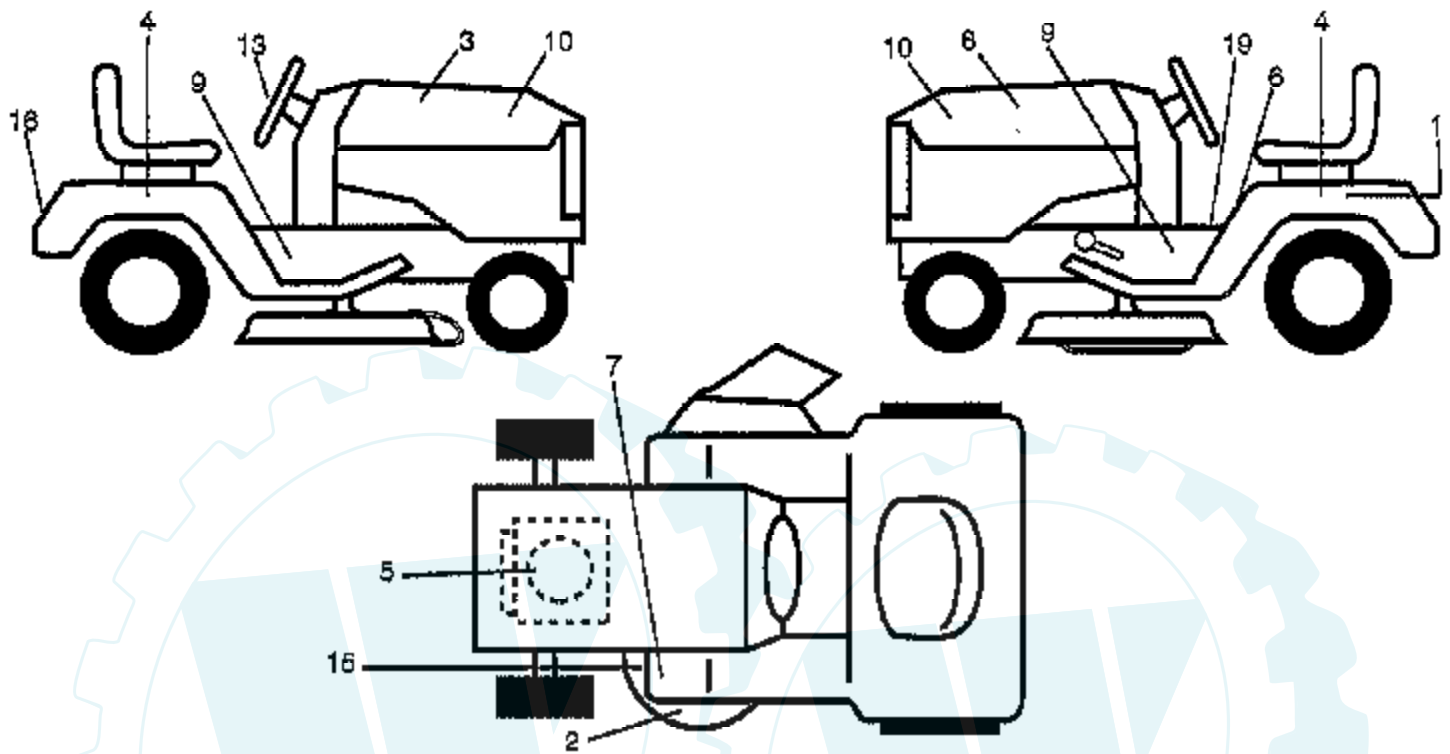

TRACTOR - - MODEL NUMBER AYP9182B79

DECALS

NOTE: All component dimensions given in U.S. inches
1 inch = 25.4 mm.

Ref #	Part Number	Qty	Description
1	145005		DECAL.BATRY.3-3908
2	141517		DECAL DECK WIZ +
3	146676		DECAL.HD.RH.WIZAR
4	146615		DECAL.FENDER.WIZ
5	273063		DECAL, HP, ENGINE
6	157002		"DECAL DANGER,FEND"
7	4900J		DECAL T
8	146677		DECAL.HD.LH.WIZAR
9	143349		"DECAL.CHASSIS.42"""
10	158270		DECAL INSERT HOOD
13	146678		DECAL.INS.STRG.WL
15	136832		DECAL
16	127521		NLA
19	156868		"DECAL INST,SADDLE"
	138311		DECAL HANDLE LIFT
	142341		DECAL DRAWBAR LH
	159740		MANUAL.O.9182B79