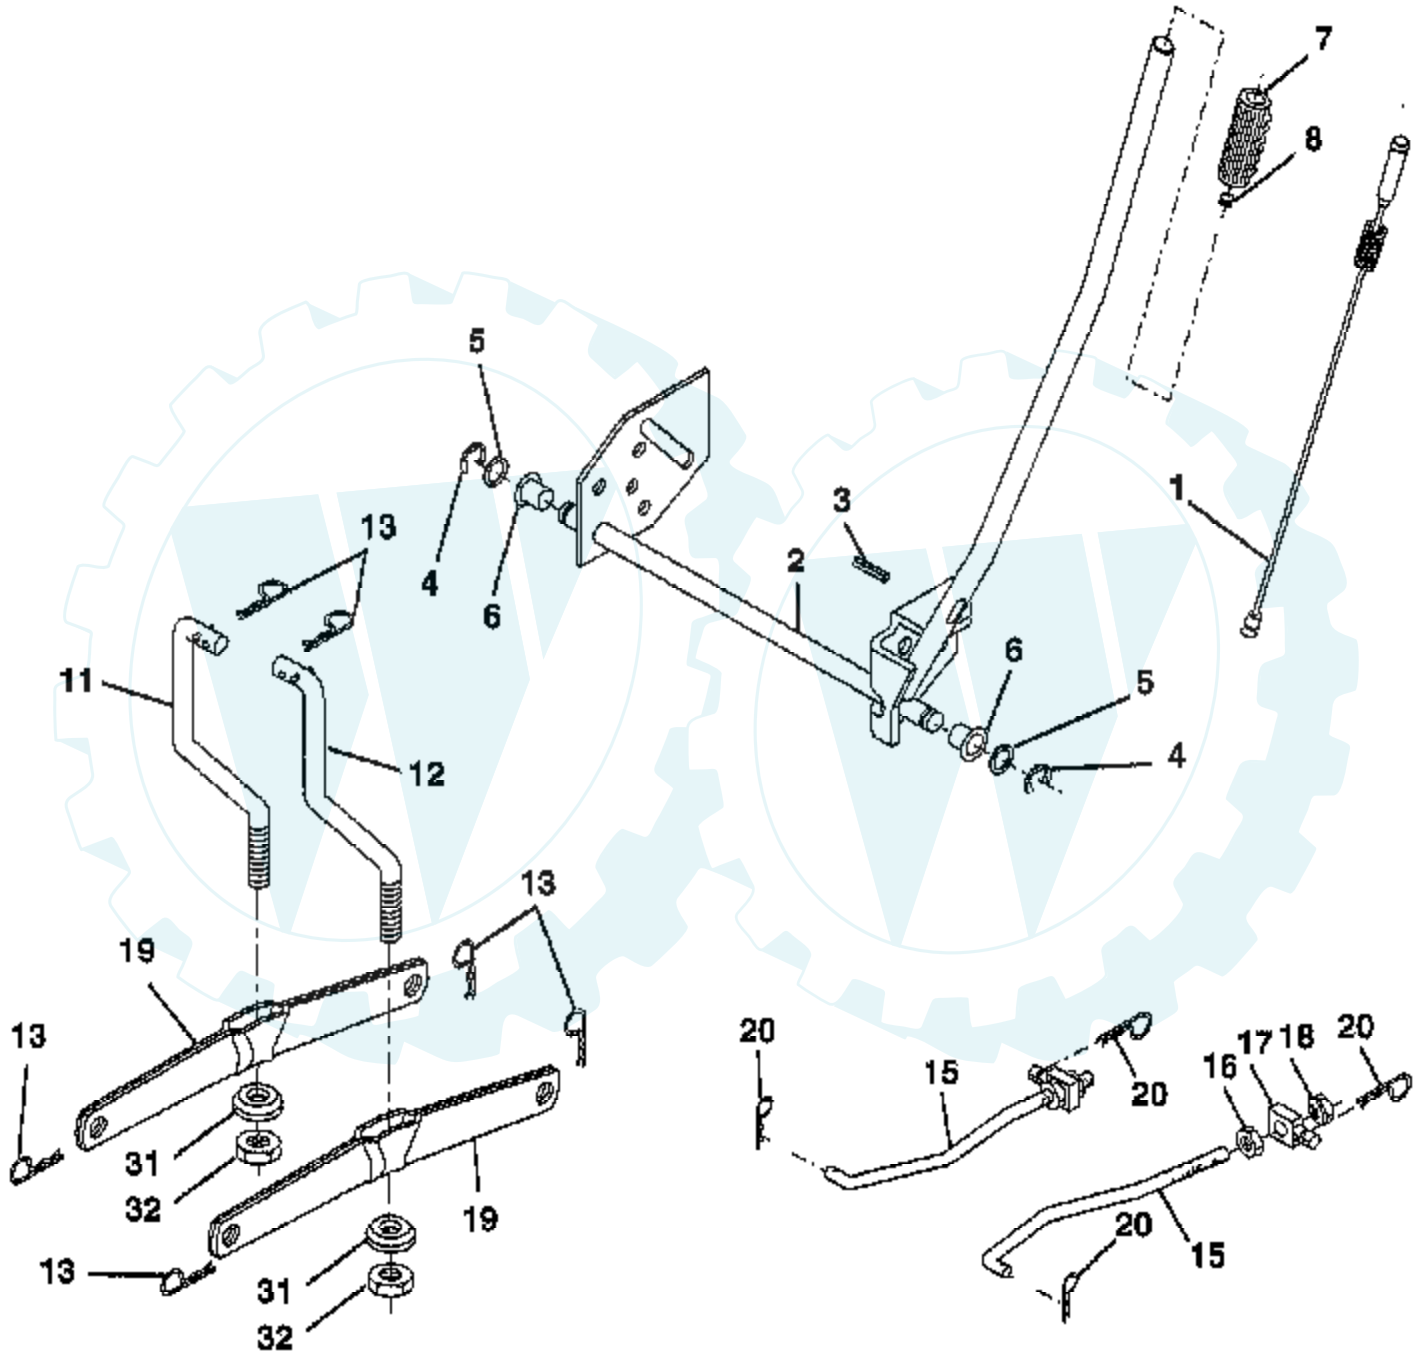

TRACTOR -- MODEL NUMBER AYP9182B79

ENGINE

Ref #	Part Number	Qty	Description
1	141295		CONTROL THRT 35.5
2	17720410		SCREW LT
3			REFER TO IMAGE
4	149723		MUFFLER.TW.LOTONE
5	144069		EXHAUST.B&S.18.LH
6	144068		EXHAUST.B&S.18.RH
7	138129		CLAMP.TUBE.DBL.EN
8	150176		BOLT.5/16-18.UNC
10	145552		SHIELD.HEAT.
11	10040400		LOCKWASHER
12	74780412		SUB= 74780414
13	272250		GASKET MUFFLER
14	13280336		PIPE NIPPLE LT
15	13200300		ELBOW
16	11050600		LOCKWASHER
17	17490624		SCREW LT
23	156123		SHIELD-HEAT
25	145996		CONTROL.CHOKE.37
26	73920600		"NUT,KEPS 3/8-24IM"
27	152927		"SCREW-TT,10-32 FL"
29	137180		SUB= 532137180
31	140280		SUB= 161911
32	140527		CAP ASM FUEL
33	123487X		HOSE CLAMP
35	17490512		SCREW
37	137040		LINE FUEL
38			CHECK WITH SUPPLIER
40	124028X		SUB= 532124028
44	17490412		SCREW HEX CRT
46	19091416		WASHER
81	128861		NUT

TRACTOR - - MODEL NUMBER AYP9182B79

LIFT

Ref #	Part Number	Qty	Description
1	159460		WIRE ASM W.SPRING
2	159471		"SHAFT ASM LIFT,RH"
3	105767X		PIN-GROOVE LT
4	12000002		SUB= 2225J
5	19211621		WASHER
6	120183X		NYLON BEARING
7	109413X		GRIP
8	124526X		SUB= 125925X
1	139865		SUB= 918139865
12	139866		SUB= 151140
13	4939M		SUB= 85902
15	127218		LINK.FRONT
16	73350800		NUT
17	130171		TRUNION
18	73800800		NUT.LK.W/WSH.1/2.
19	139868		ARM SUSP REAR
20	3146R		RETAINER.SPRING
31	140302		BEARING PVT LH
32	73540600		NUT.CROWNLOCK.3/8