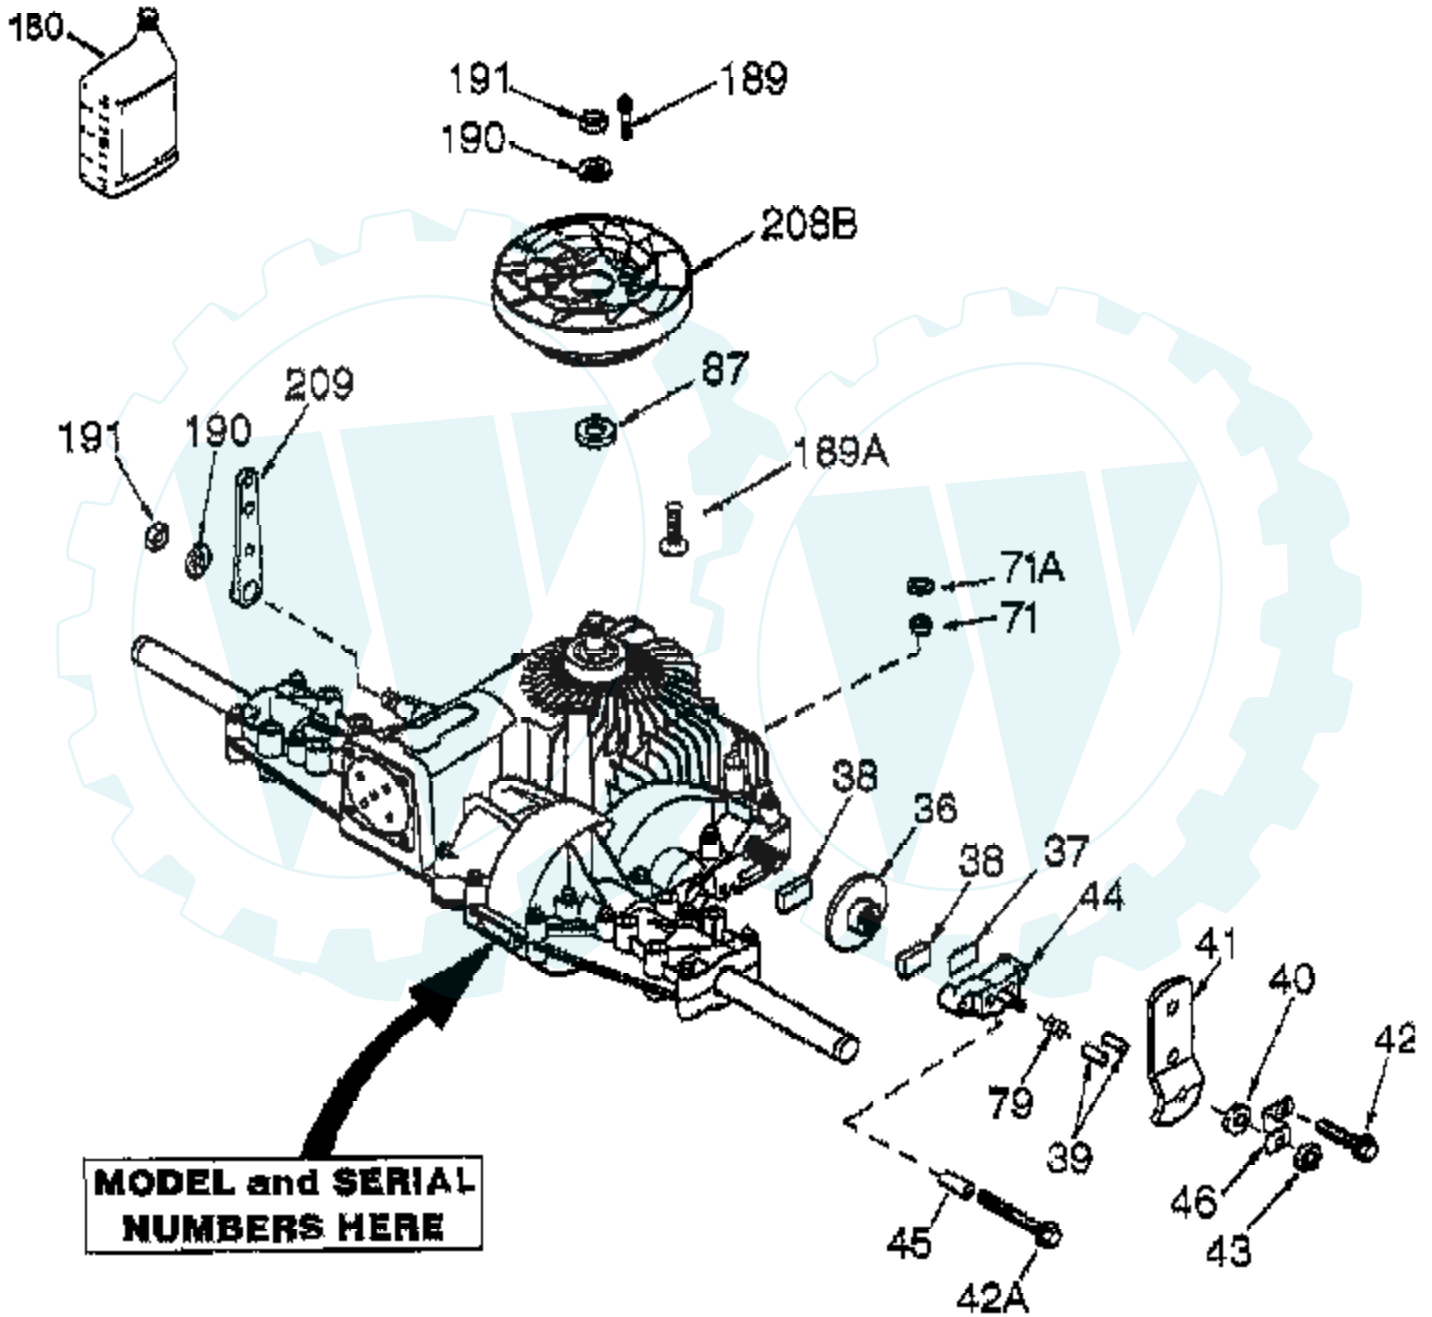

**TRACTOR - - MODEL NUMBER AYP9182B79
TRANSAXLE PEERLESS - MODEL NUMBER 205-026B**

TRANSAXLE

Ref #	Part Number	Qty	Description
36	790075		BRAKE DISC
37	790007		PLATE BRAKE PAD
38	799021		BRAKE PAD
39	786026		PIN DOWEL
40	792076A		WASHER
41	790085		BRAKE LEVER
42	792073		SCREW, 1/4-20 X 1-1/4
42A	792085A		SCREW, 1/4-20 X 2-1/4
43	792075		LOCKNUT 5/16-24
44	790025		HOLDER BRAKE PAD
45	786066		SPACER
46	790086		BRAKE LEVER BRACKET
71	788069		SEAL SQUARE CUT
71A	792162		PUSHNUT
79	792144		SPRING
87	788035		OIL SEAL
180	730229A		GEAR OIL 80W90
189	792168		DRIVE SCREW
189A	792169		SCREW
190	792150		LOCKWASHER
191	792151		NUT
208B	798025		FAN/COUPLING
209	798024		CONTROL LEVER