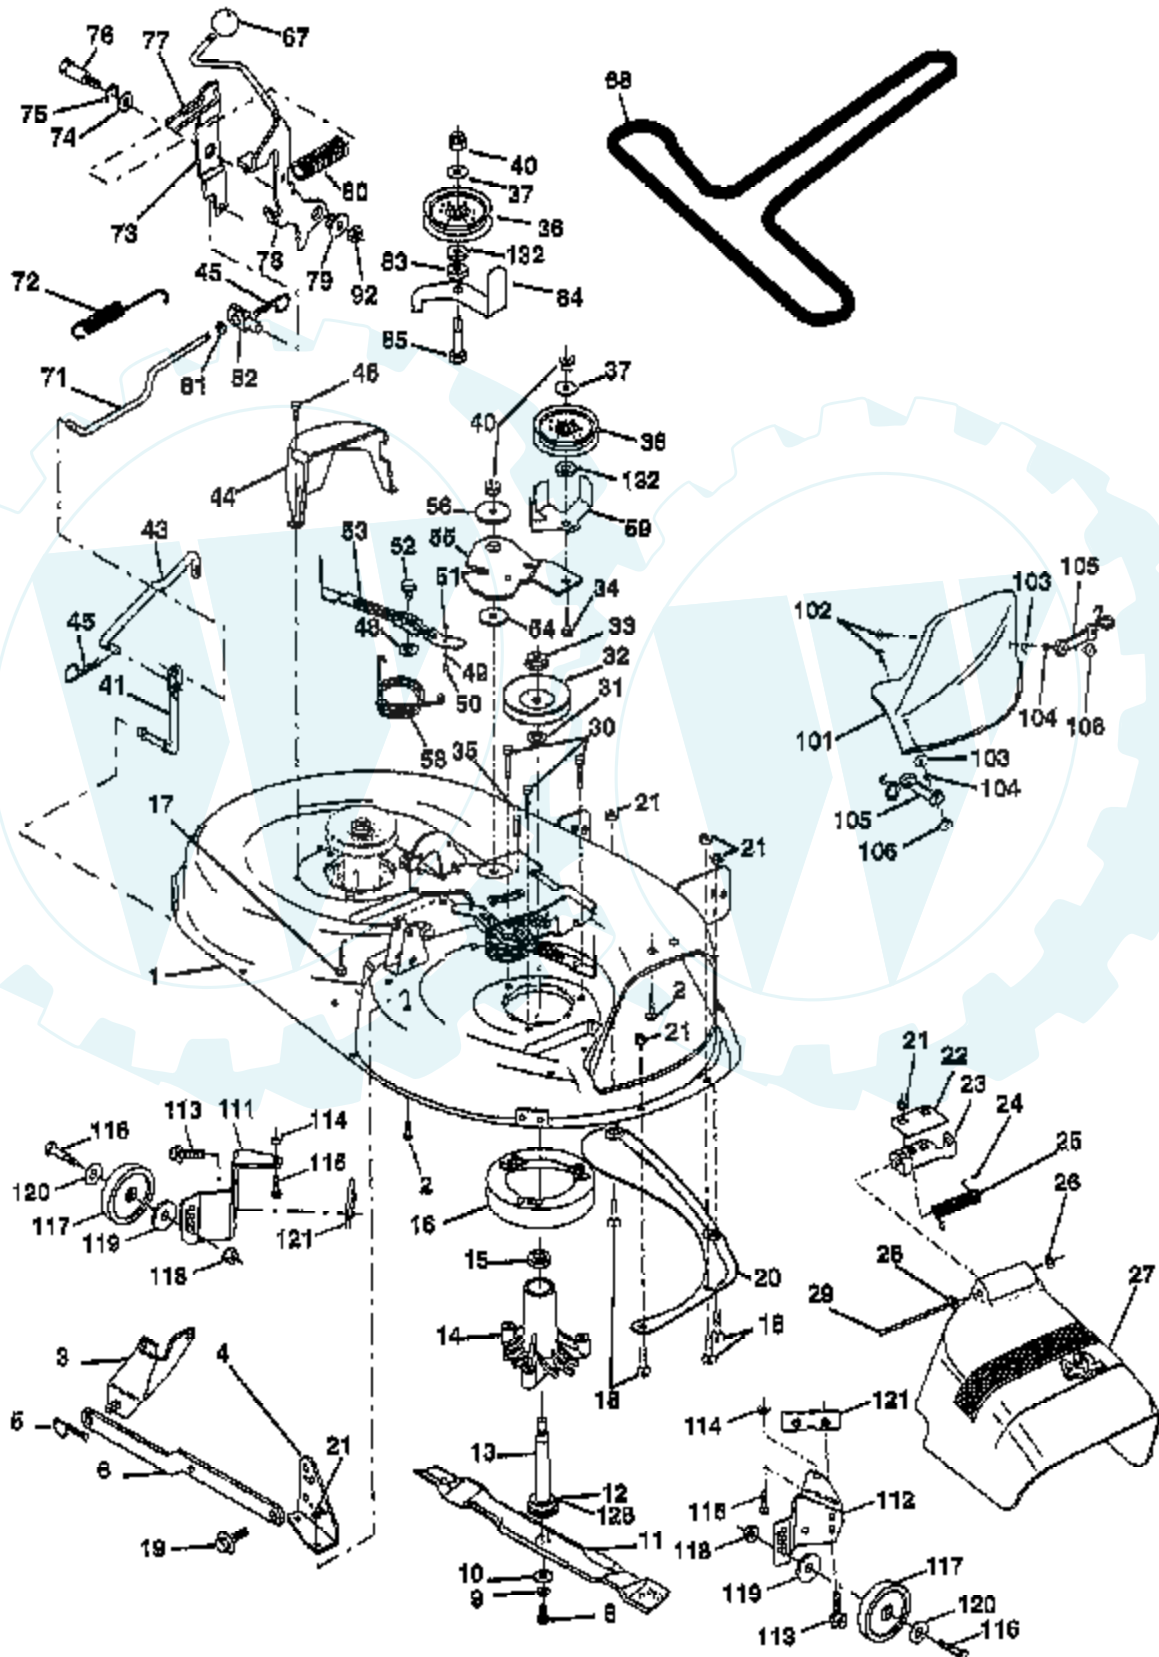

TRACTOR -- MODEL NUMBER AYP9182B79

MOWER DECK

Ref #	Part Number	Qty	Description
1	144393		DECK.WELD.42.
2	72140506		BOLT
3	138017		BRKT ASM SWAY BAR
4	138440		BRKT DECK SW BAR
5	4939M		SUB= 85902
6	130832		SUB= 130833
8	850857		BLADE BOLT
9	10030600		SUB= 10040600
10	140296		WASHER.HARD.BLADE
11	134149		"BLADE.42"" MULCHER"
12	129895		BEARING.BALL
13	137645		SUB= 137646
14	128774		HSG ASM MANDREL
15	110485X		BEARING
16	140329		STRIPPER RND MWR
17	72110610		BOLT RDHD 3/8-16
18	72140505		BOLT
19	132827		BOLT SHD 5/16-18
20	136888		SUB= 918136888
21	73680500		SUB= 73690500
22	134753		STIFFENER BRKT
23	131267		DEFLECTOR BRKT
24	105304X		CAP-SLEEVE LT
25	123713X		SPRING TORSION
26	110452X		NUT PUSH M
27	130968		DEFLECTOR.SHIELD
28	19111016		WASHER
29	131491		HINGE ROD
30	138776		SUB= 157722
31	129963		WASHER
32	153535		PULLEY.MANDREL.42
33	137266		SUB= 139729
34	72110614		BOLT
35	133835		XMAS TREE FASTNER
36	131494		FLAT IDLER PULLEY
37	19131316		WASHER
40	73680600		SUB= 73690600
41	133551		PIVOT ROD
43	140083		ROD CLUTCH W/NIBS
44	140088		GUARD MAND LH BLK
45	4497H		RETAINER M
46	137729		SCREW.1/4-20X5/8
48	133944		HARD SMALL WASHER
49	155066		ROLLER ASM-CAM
50	131340		SHOULDER BOLT
51	69180		LOCKNUT
52	139888		BOLT.SHLD.5/16-18
53	131845		BRAKE PAD ARM ASM
54	133943		HARDENED WASHER
55	155046		ARM-IDLER
56	122052X		SPACER RETAINER
58	140086		SPRING TORSN BRAK
59	141043		GUARD IDLER TUV
67	106932X		KNOB T(3/8 HOLE)
68	144200		BELT.V.T-PATH
71	142427		ROD CLUTCH 38/42
72	131870		RETURN SPRING
73	127847		CLUTCH ARM SECOND