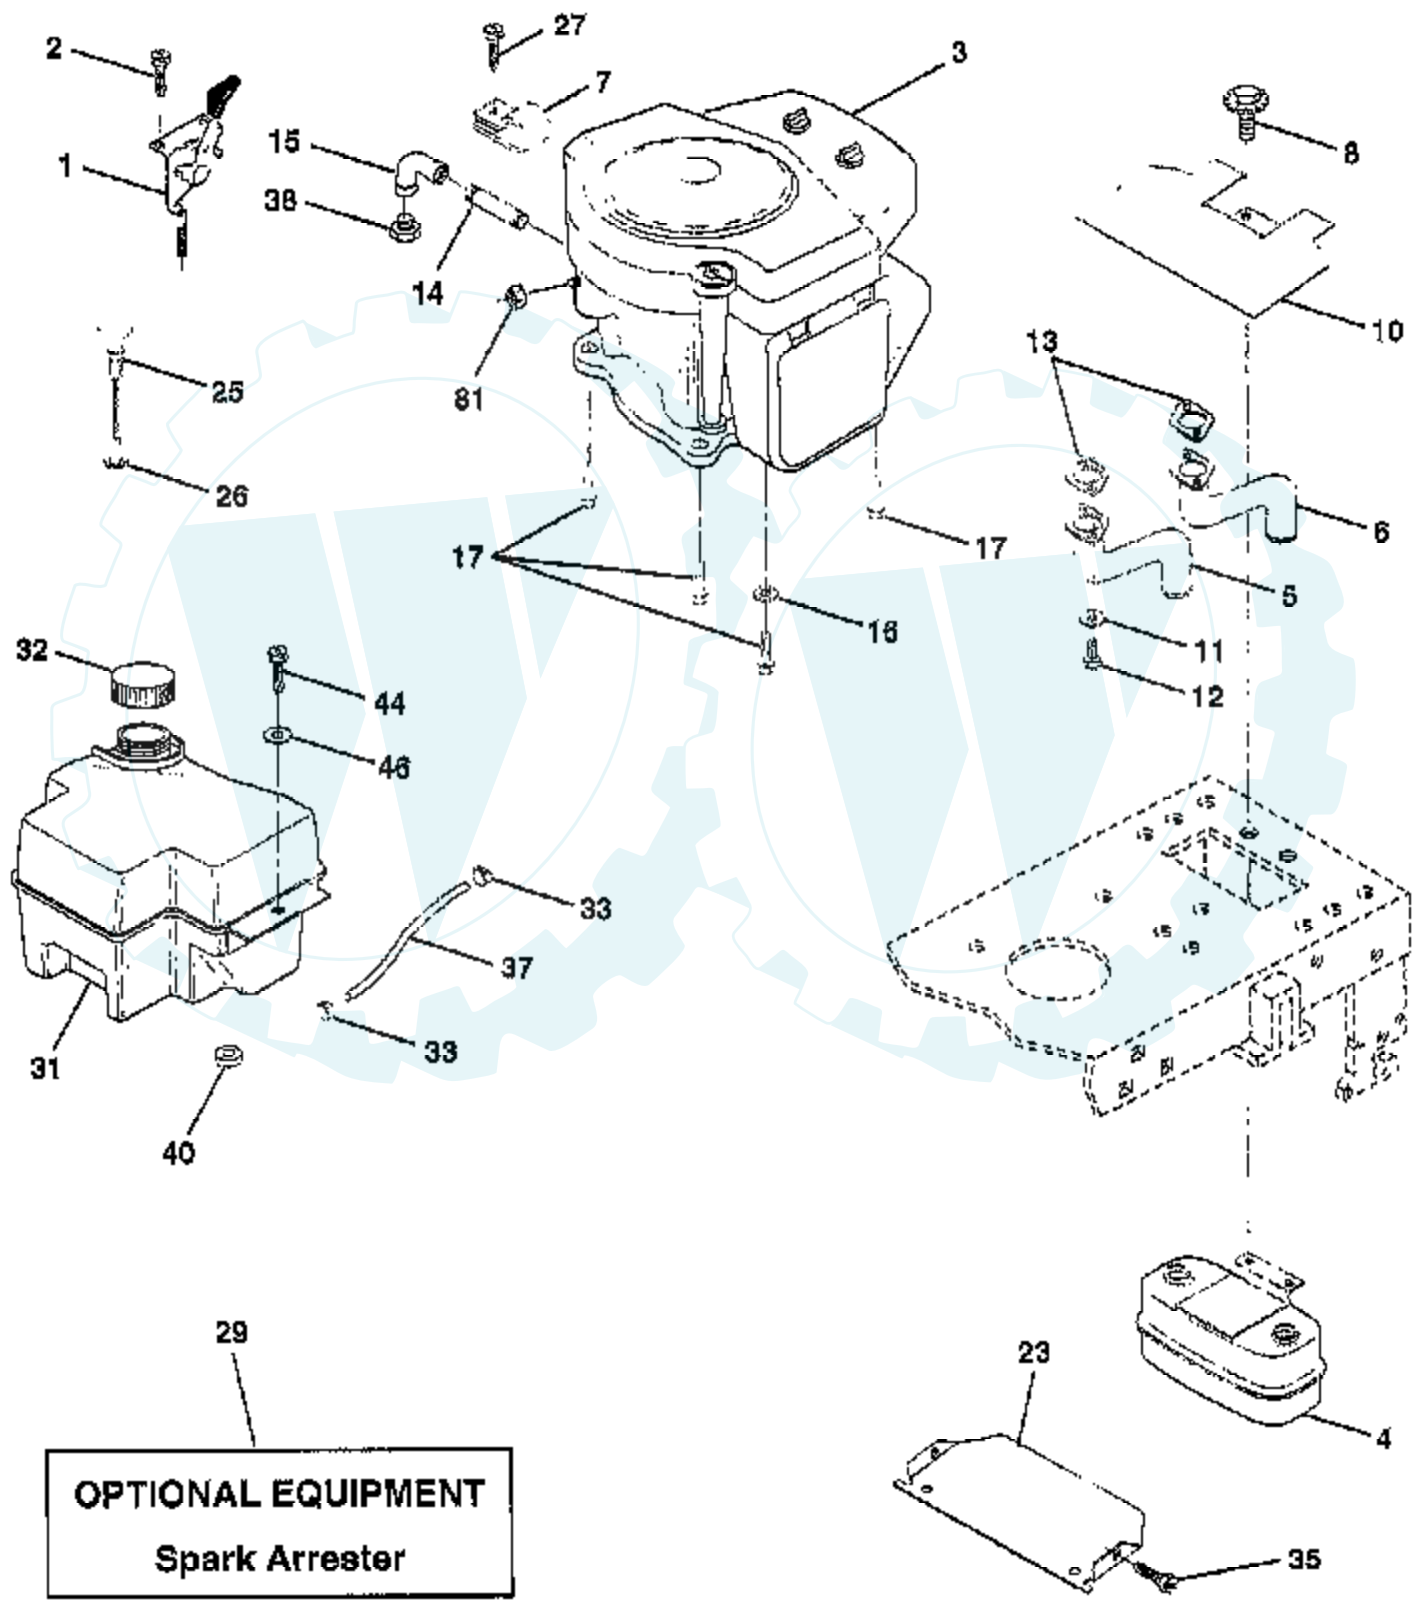

TRACTOR -- MODEL NUMBER AYP9182B79

ENGINE

Ref #	Part Number	Qty	Description
1	141295		CONTROL THRT 35.5
2	17720410		SCREW LT
3			REFER TO IMAGE
4	149723		MUFFLER.TW.LOTONE
5	144069		EXHAUST.B&S.18.LH
6	144068		EXHAUST.B&S.18.RH
7	138129		CLAMP.TUBE.DBL.EN
8	150176		BOLT.5/16-18.UNC
10	145552		SHIELD.HEAT.
11	10040400		LOCKWASHER
12	74780412		SUB= 74780414
13	272250		GASKET MUFFLER
14	13280336		PIPE NIPPLE LT
15	13200300		ELBOW
16	11050600		LOCKWASHER
17	17490624		SCREW LT
23	156123		SHIELD-HEAT
25	145996		CONTROL.CHOKE.37
26	73920600		"NUT,KEPS 3/8-24IM"
27	152927		"SCREW-TT,10-32 FL"
29	137180		SUB= 532137180
31	140280		SUB= 161911
32	140527		CAP ASM FUEL
33	123487X		HOSE CLAMP
35	17490512		SCREW
37	137040		LINE FUEL
38			CHECK WITH SUPPLIER
40	124028X		SUB= 532124028
44	17490412		SCREW HEX CRT
46	19091416		WASHER
81	128861		NUT