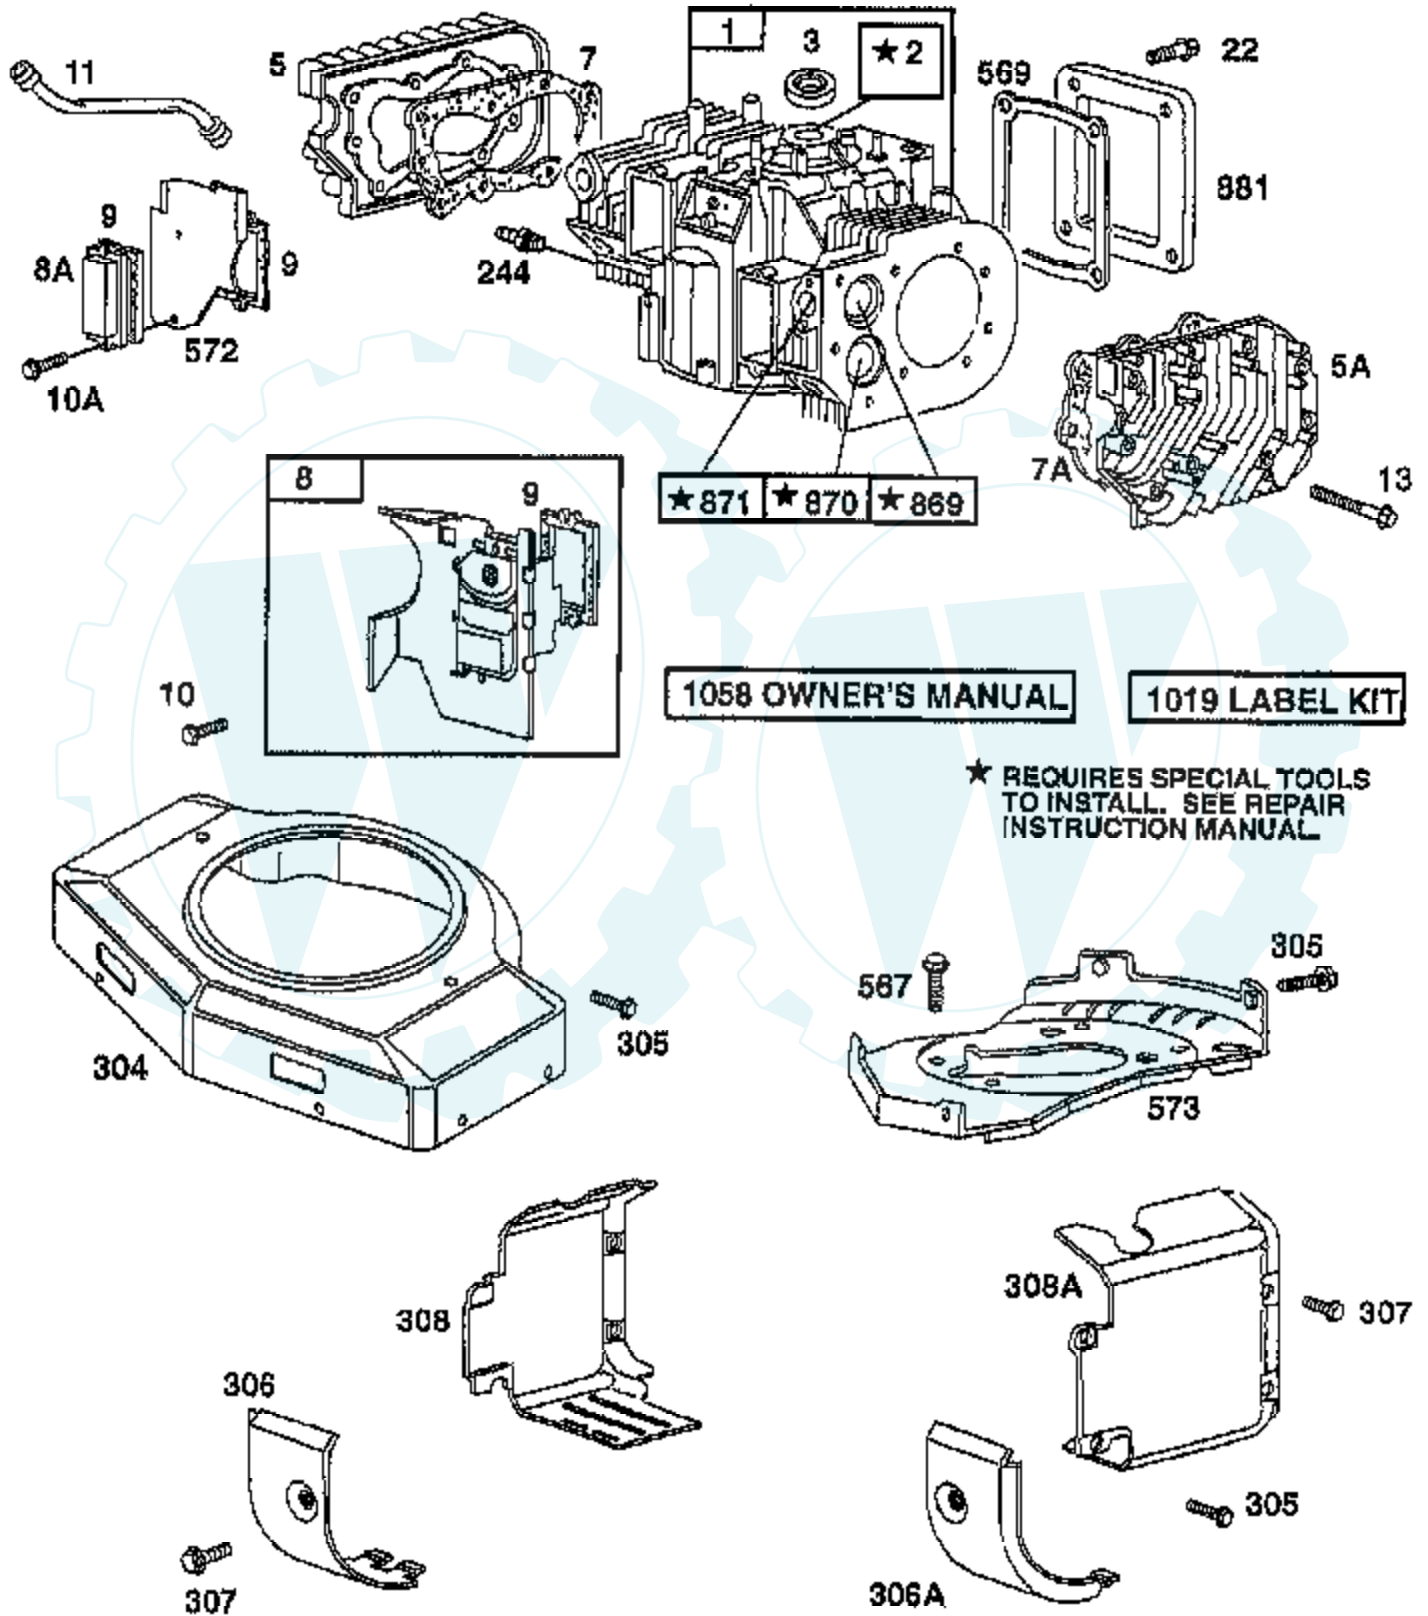

TRACTOR - - MODEL NUMBER AYP9182B79
BRIGGS & STRATTON ENGINE - MODEL NUMBER 42D707, TYPE NUMBER 1280-01

Ref #	Part Number	Qty	Description
1	497074		CYLINDER ASSEMBLY
2	399265		P/N CONFLICT - CHECK WITH SUPPLIER
3	391086		SEAL, OIL
4	493304		BASE ASSEMBLY, CRANKCASE
5	493457		HEAD, CYLINDER #1
5A	493458		HEAD CYLINDER #2
7	271867		GASKET, CYLINDER HEAD #1
7A	271868		GASKET, CYLINDER HEAD #2
8	495754		BREATHER ASSEMBLY #1
8A	222892		COVER, BREATHER CYLINDER #2
9	27803		GASKET, VALVE COVER
10	94382		SCREW, SEMS
10A	94830		SCREW, SEMS
11	280225		TUBE, BREATHER
12	273208		GASKET, CRANKCASE, .015" THICK
12A	271188		GASKET, CRANKCASE COVER,.005"
12B	271189		GASKET, CRANKCASE COVER,.009"
13	94565		SCREW, CYLINDER HEAD
15	94239		PLUG, OIL DRAIN
16	394028		CRANKSHAFT
16A	94196		KEY, TIMING GEAR
20	291675		SEAL, OIL
22	94724		SCREW
23	491180		FLYWHEEL & RING GEAR ASSY, MAGNETO
24	222698		KEY, FLYWHEEL
25	498584		PISTON ASSEMBLY STANDARD SIZE
25A	498585		PISTON ASSEMBLY .010" OVERSIZE
25B	498586		PISTON ASSEMBLY .020" OVERSIZE
25C	498507		PISTON ASSEMBLY .030" OVERSIZE
26	394959		RING SET, PISTON, STANDARD SIZE
26A	394960		RING SET, PISTON,.010" OVERSIZE
26B	394961		RING SET, PISTON,.020" OVERSIZE
26C	394962		RING SET, PISTON,.030" OVERSIZE
27	263129		LOCK, PISTON PIN
28	498319		PIN, PISTON, STD SIZE
28A	391286		PIN ASSEMBLY, PISTON .005" OVER
29	394306		ROD ASSEMBLY, CONNECTING
29A	397158		ROD ASSEMBLY, CONNECTING
32	94671		SCREW, CONNECTING ROD
33	390420		VALVE, EXHAUST
34	261528		VALVE, INTAKE
35	65906		SPRING, INTAKE VALVE
36	26828		SPRING, EXHAUST VALVE
40	221596		RETAINER, INTAKE VALVE
41	292260		RETAINER, EXHAUST VALVE
42	494553		KEEPER VALVE
45	261368		TAPPET, VALVE
46	213520		GEAR, CAM
50	213290		MANIFOLD, INTAKE
51	271412		GASKET, CARBURETOR & INTAKE ELBOE
51A	281411		SPACER, CARBURETOR
52	270884		GASKET, INTAKE MANIFOLD MOUNTING
53	93970		SCREW, SEMS, CARBURETOR MOUNTING
54	93208		SCREW, SEMS INTAKE MANIFOLDING MOUNTING
75	222511		WASHER SPRING
78	95039		SCREW HEX
90	495181		CARBURETOR ASSEMBLY
91	495035		BODY ASSEMBLY, UPPER CARBURETOR