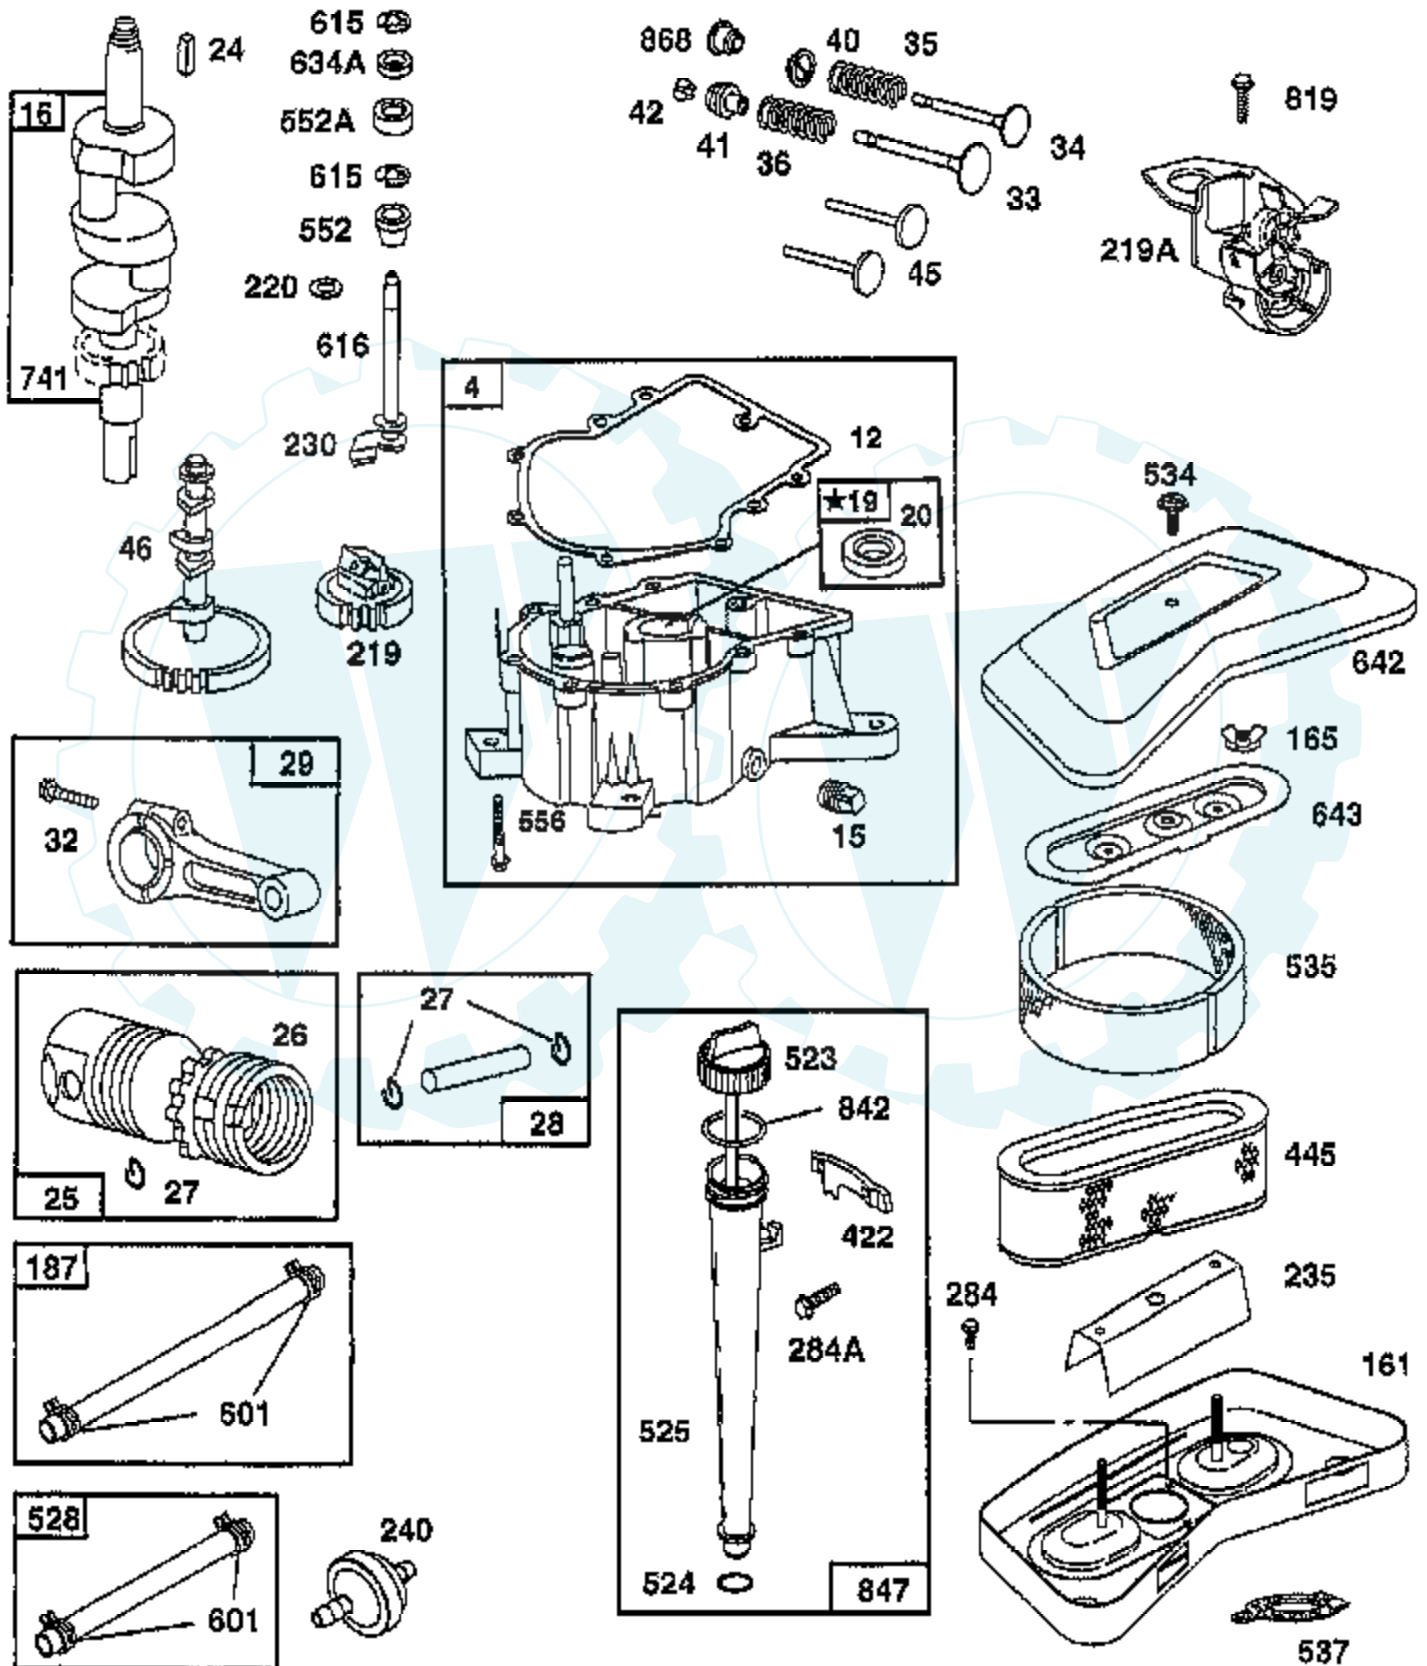

TRACTOR - - MODEL NUMBER AYP9182B79

BRIGGS & STRATTON ENGINE - MODEL NUMBER 42D707, TYPE NUMBER 1280-01

Ref #	Part Number	Qty	Description
1	497074		CYLINDER ASSEMBLY
2	399265		P/N CONFLICT - CHECK WITH SUPPLIER
3	391086		SEAL, OIL
4	493304		BASE ASSEMBLY, CRANKCASE
5	493457		HEAD, CYLINDER #1
5A	493458		HEAD CYLINDER #2
7	271867		GASKET, CYLINDER HEAD #1
7A	271868		GASKET, CYLINDER HEAD #2
8	495754		BREATHER ASSEMBLY #1
8A	222892		COVER, BREATHER CYLINDER #2
9	27803		GASKET, VALVE COVER
10	94382		SCREW, SEMS
10A	94830		SCREW, SEMS
11	280225		TUBE, BREATHER
12	273208		GASKET, CRANKCASE, .015" THICK
12A	271188		GASKET, CRANKCASE COVER,.005"
12B	271189		GASKET, CRANKCASE COVER,.009"
13	94565		SCREW, CYLINDER HEAD
15	94239		PLUG, OIL DRAIN
16	394028		CRANKSHAFT
16A	94196		KEY, TIMING GEAR
20	291675		SEAL, OIL
22	94724		SCREW
23	491180		FLYWHEEL & RING GEAR ASSY, MAGNETO
24	222698		KEY, FLYWHEEL
25	498584		PISTON ASSEMBLY STANDARD SIZE
25A	498585		PISTON ASSEMBLY .010" OVERSIZE
25B	498586		PISTON ASSEMBLY .020" OVERSIZE
25C	498507		PISTON ASSEMBLY .030" OVERSIZE
26	394959		RING SET, PISTON, STANDARD SIZE
26A	394960		RING SET, PISTON,.010" OVERSIZE
26B	394961		RING SET, PISTON,.020" OVERSIZE
26C	394962		RING SET, PISTON,.030" OVERSIZE
27	263129		LOCK, PISTON PIN
28	498319		PIN, PISTON, STD SIZE
28A	391286		PIN ASSEMBLY, PISTON .005" OVER
29	394306		ROD ASSEMBLY, CONNECTING
29A	397158		ROD ASSEMBLY, CONNECTING
32	94671		SCREW, CONNECTING ROD
33	390420		VALVE, EXHAUST
34	261528		VALVE, INTAKE
35	65906		SPRING, INTAKE VALVE
36	26828		SPRING, EXHAUST VALVE
40	221596		RETAINER, INTAKE VALVE
41	292260		RETAINER, EXHAUST VALVE
42	494553		KEEPER VALVE
45	261368		TAPPET, VALVE
46	213520		GEAR, CAM
50	213290		MANIFOLD, INTAKE
51	271412		GASKET, CARBURETOR & INTAKE ELBOE
51A	281411		SPACER, CARBURETOR
52	270884		GASKET, INTAKE MANIFOLD MOUNTING
53	93970		SCREW, SEMS, CARBURETOR MOUNTING
54	93208		SCREW, SEMS INTAKE MANIFOLDING MOUNTING
75	222511		WASHER SPRING
78	95039		SCREW HEX
90	495181		CARBURETOR ASSEMBLY
91	495035		BODY ASSEMBLY, UPPER CARBURETOR