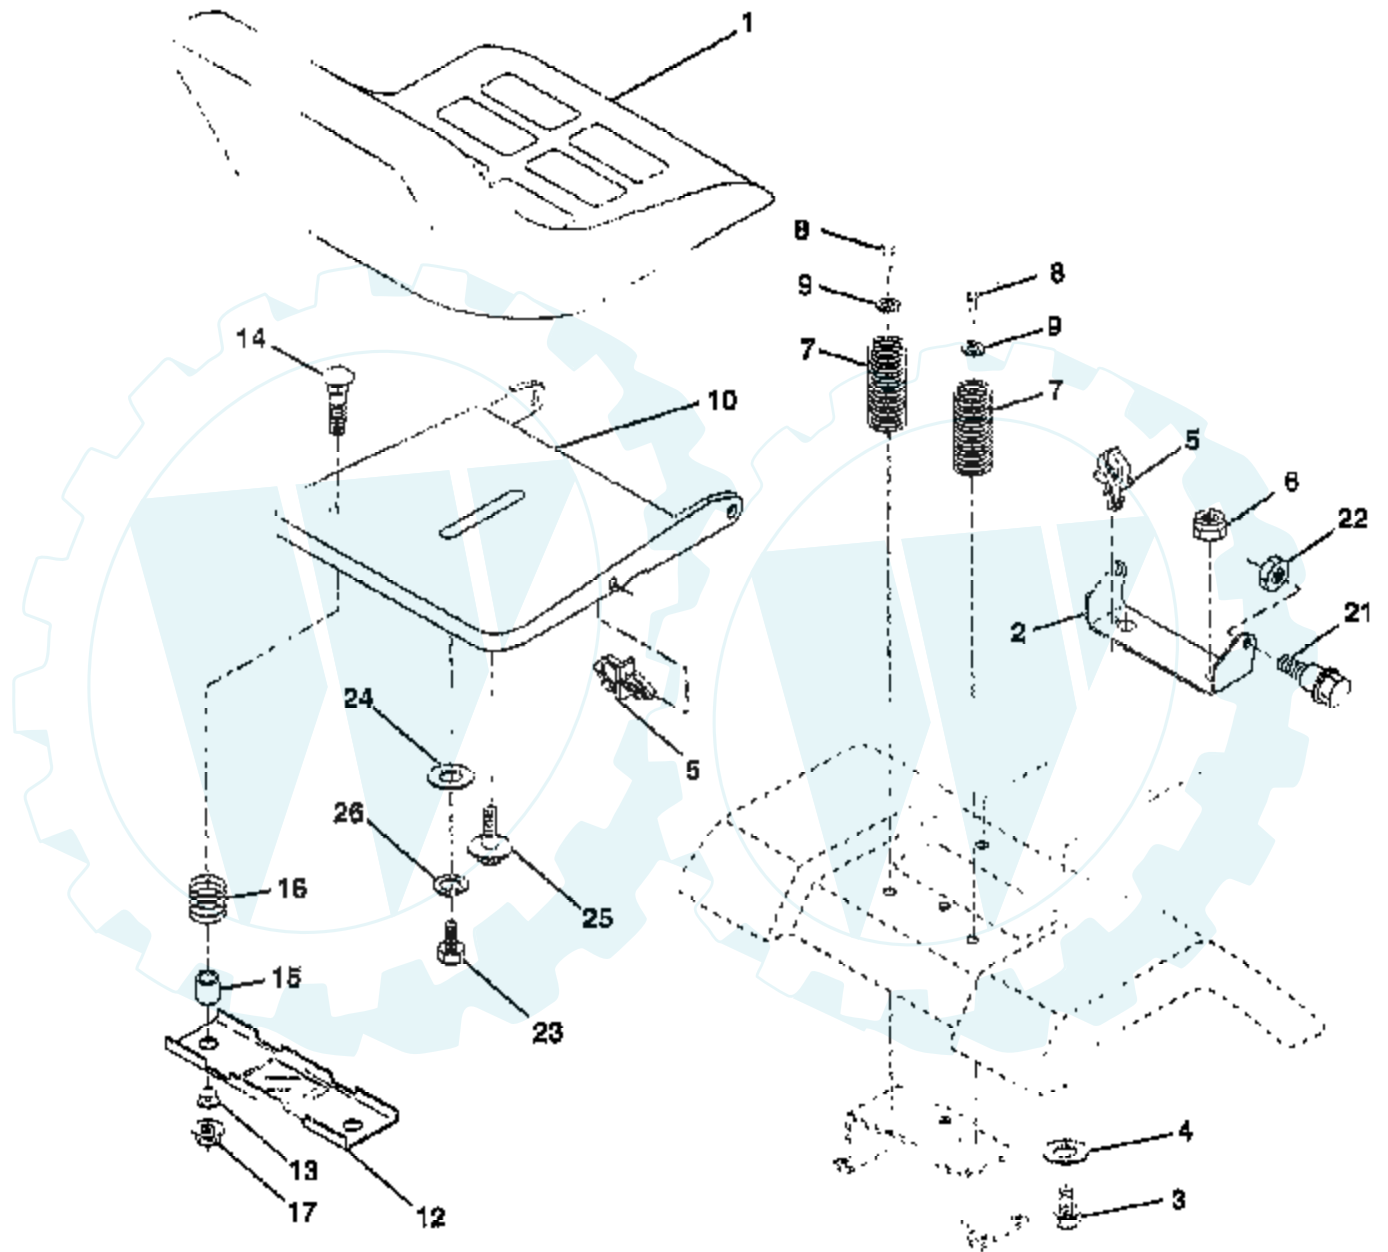

TRACTOR - - MODEL NUMBER AYP9182B79

SEAT ASSEMBLY

NOTE: All component dimensions given in U.S. inches
1 inch = 25.4 mm.

Ref #	Part Number	Qty	Description
1	127427		SUB= 140119
2	140551		BRACKET PVT SEAT
3	74760616		BOLT
4	19131610		WASHER PM
5	145006		CLIP.PUSH-IN.HING
6	73800600		NUT
7	124181X		SPRING COMPRESSIO
8	17490616		SCREW GTV
9	19131614		WASHER
10	155925		PAN-SEAT
12	121246X		BRKT SWITCH
13	121248X		BUSHING
14	72050411		SUB= 872050411
15	134300		SPLIT SPACER
16	121250X		SPRING
17	123976X		SUB= 73900400
21	153236		"BOLT,SHOULDER"
22	73800500		NUT
23	74780814		BOLT
24	19171912		WASHER
25	127018X		"BOLT,SHOULDER"
26	10040800		LOCKWASHER