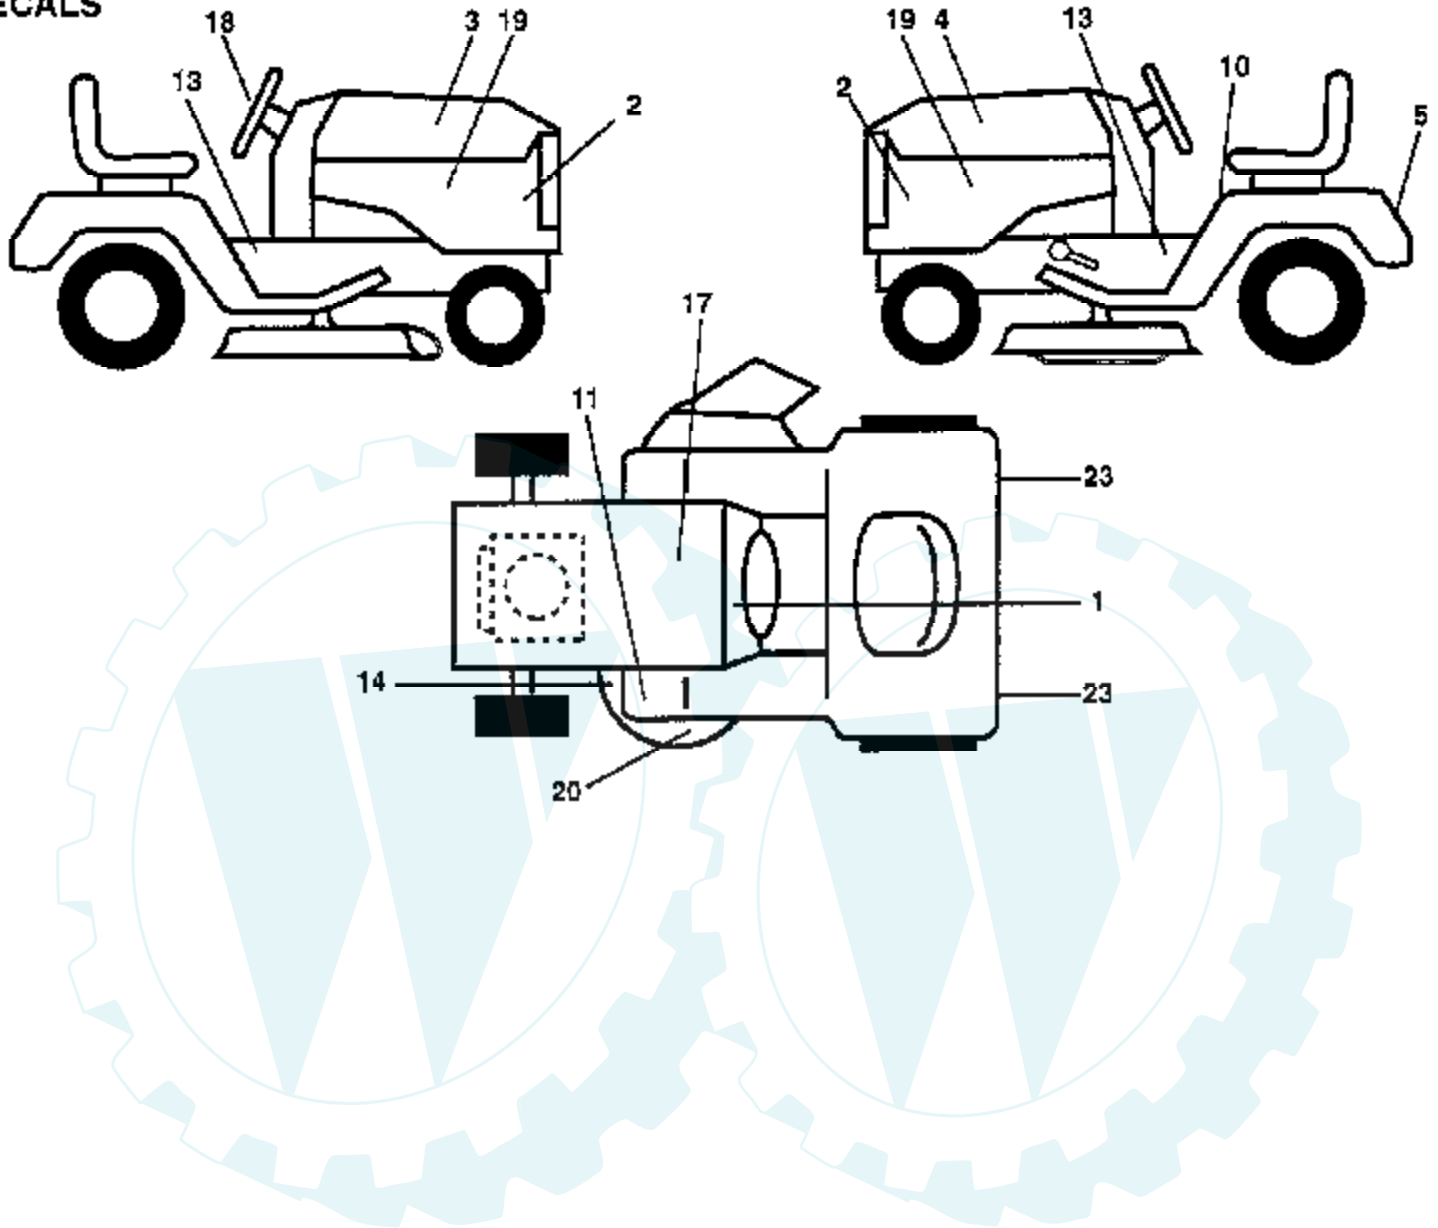

TRACTOR - - MODEL NUMBER AYP8209A69

DECALS

Ref #	Part Number	Qty	Description
1	138955		DECAL.DASH.INST.
2	143388		NAMEPLATE.HD.WIZA
3	151253		DECAL.HD.RH.WIZRD
4	151255		DECAL.HD.LH.WIZRD
5	127520		NLA
10	133796		DECAL
11	4900J		DECAL T
13	141586		"DCL.CHASSIS.50""
14	139346		"DECAL.V.BELT.44""
17	145005		DECAL.BATRY.3-3908
18	141619		DECAL INS STG WHL
19	151259		"DECAL,PNL SIDE BS"
20	141517		DECAL DECK WIZ +
23	106202X		REFLECTOR-TAIL YT
	133671		FOOTREST PAD
	138311		DECAL HANDLE LIFT
	151268		MANL.O.AYP8209A69