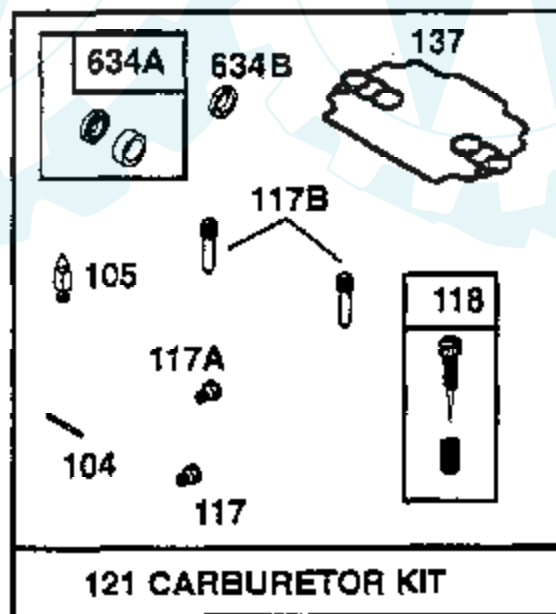

TRACTOR - - MODEL NUMBER AYP8209A69

BRIGGS & STRATON - MODEL NUMBER 351777, TYPE NUMBER 0036-A1

Ref #	Part Number	Qty	Description
1	808093		CYLINDER ASSY
2	805107		BEARING, CYLINDER
3	805101		SEAL, OIL
5-1	807821		HEAD, CYLINDER, CYLINDER #1
5-2	807822		HEAD, CYLINDER 2
6	805193		WASHER, CYLINDER HEAD
7	805653		GASKET, CYLINDER HEAD
8	807795		BREATHER ASSEMBLY
9	805379		GASKET, BREATHER
10	805751		SCREW
11	805906		TUBE, BREATHER
12	805112		GASKET, CRANKCASE COVER
13	805890		SCREW, CYLINDER HEAD
13A	805959		SCREW, CYLINDER HEAD
15	805048		PLUG, OIL DRAIN
16	807779		CRANKSHAFT
16	94196		KEY, TIMING GEAR
18	807638		COVER ASSEMBLY, CRANKCASE
20	805049		SEAL, OIL
22	805696		SCREW, CRANKCASE COVER
23	808132		FLYWHEEL, MAGNETO
24	805016		KEY, FLYWHEEL
25	807888		PISTON ASSEMBLY, STANDARD SIZE
25	807991		PISTON ASSEMBLY
25	807992		PISTON ASSEMBLY
25	807993		PISTON ASSEMBLY
26	807889		RING SET, PISTON, STANDARD SIZE
26	807994		RING SET, PISTON
26	807995		RING SET, PISTON
26	807996		RING SET, PISTON
27	805099		LOCK, PISTON PIN
28	807886		PIN ASSEMBLY, PISTON, STANDARD
29	807900		ROD ASSEMBLY, CONNECTING
29	807803		ROD, CONNECT .020" UNDERSIZE
32	805395		SCREW, CONNECTING ROD
33	805089		VALVE, EXHAUST
34	805090		VALVE, INTAKE
35	805937		SPRING, VALVE
40	805092		RETAINER, VALVE SPRING
42	805161		RETAINER, VALVE
45	262679		TAPPET, VALVE
46	807542		GEAR, CAM
50	805879		MANIFOLD, INTAKE
51	805903		GASKET, CARB MOUNTING
52	805023		GASKET, INTAKE MANIFOLD
53	805899		STUD, CARB MOUNTING
54	805006		SCREW, SEMS
75	805007		WASHER, SPRING
78	805447		SCREW, SEMS
84	91488		PLUG, PIPE
87	805054		SEAL, GOVERNOR SHAFT
95	805538		SCREW, VALVE MOUNTING
98	808177		SCREW, THROTTLE ADJ
104	805976		PIN, FLOAT HINGE
105	805547		VALVE, FLOAT
108	805977		VALVE, CHOKE
116	805058		O-RING, OIL PUMP
116A	805198		O-RING, CRANKCASE COVER