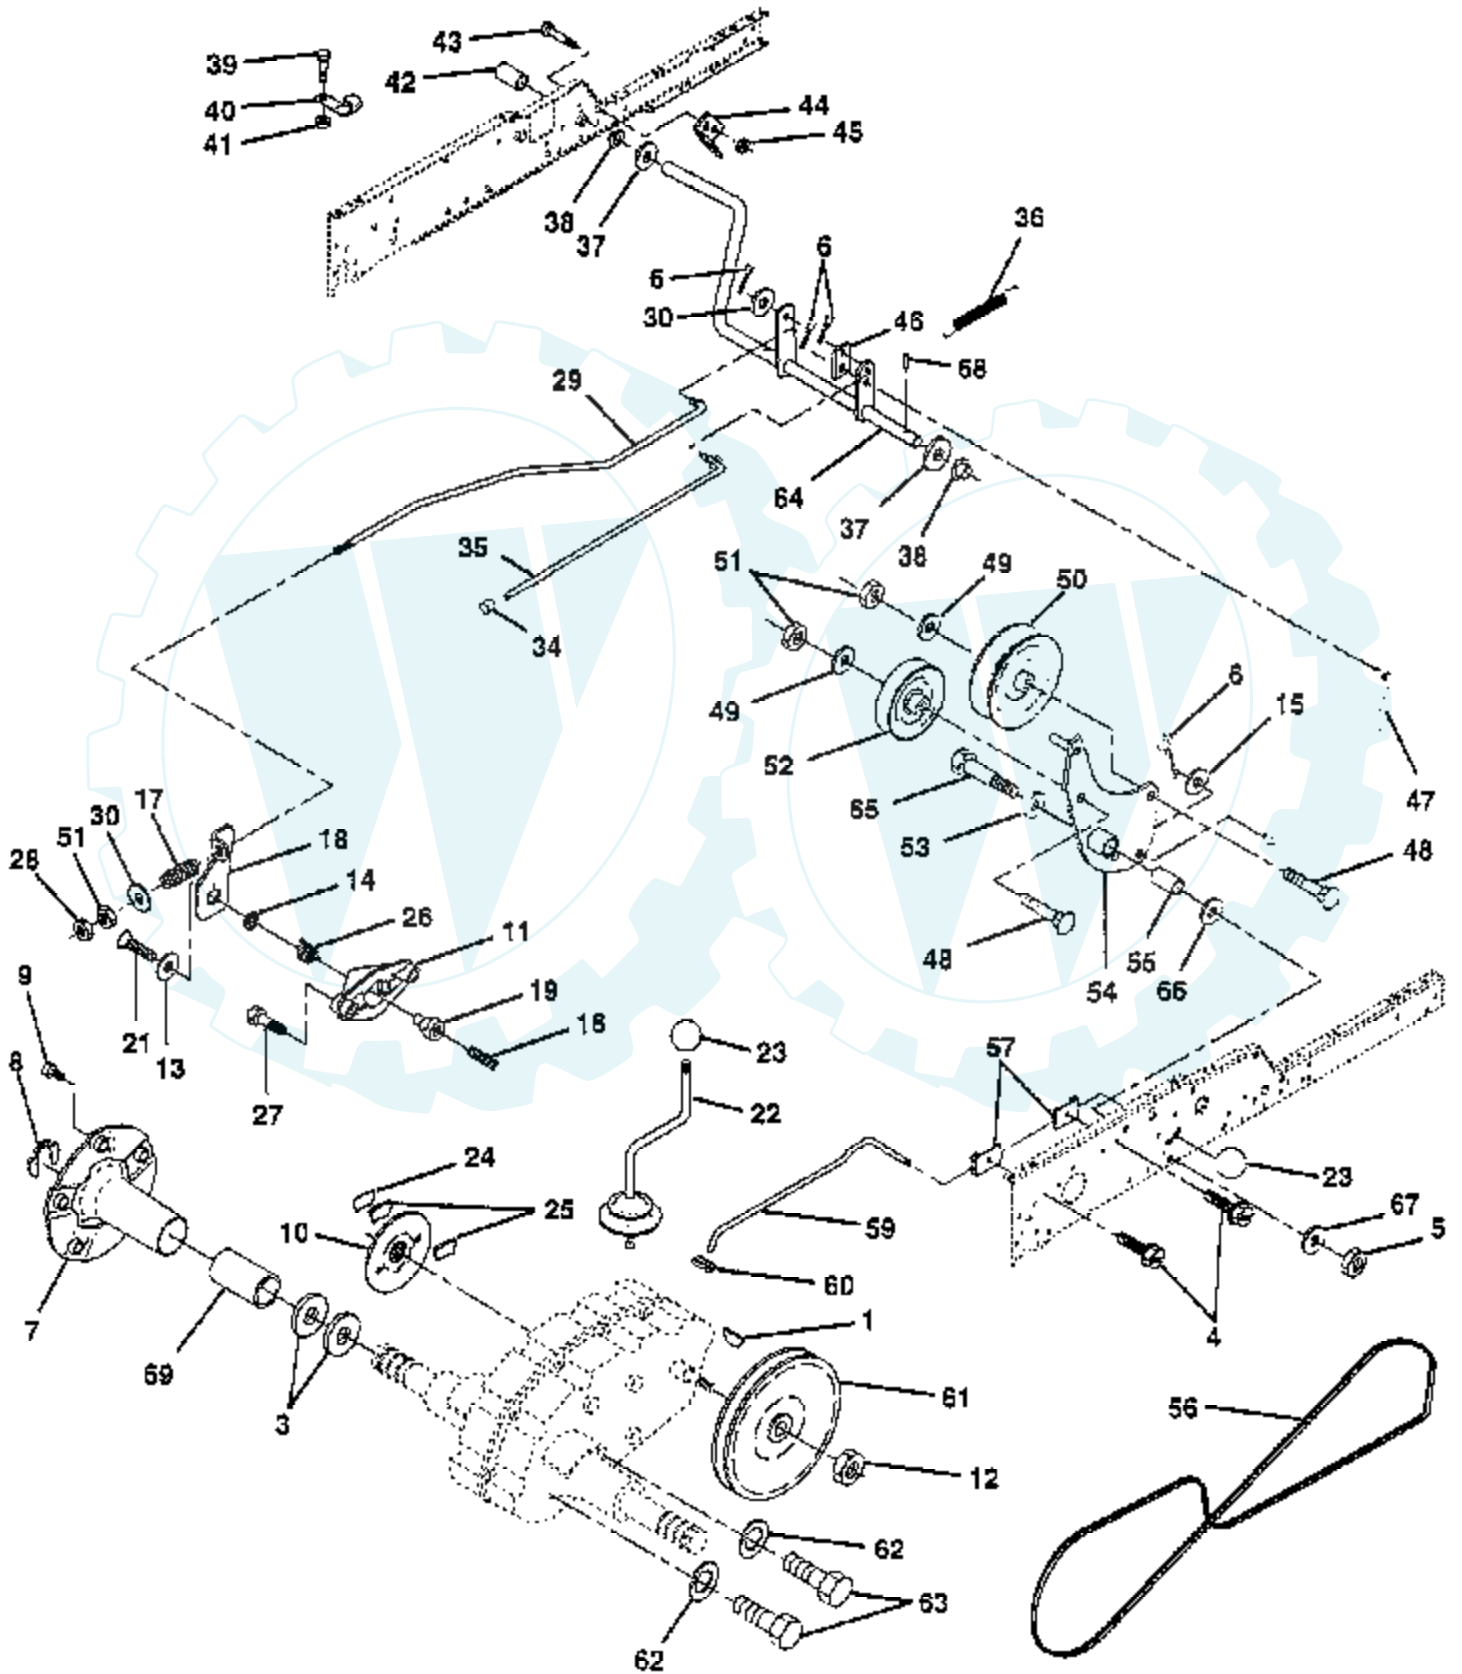

TRACTOR - - MODEL NUMBER AYP8209A69

GROUND DRIVE