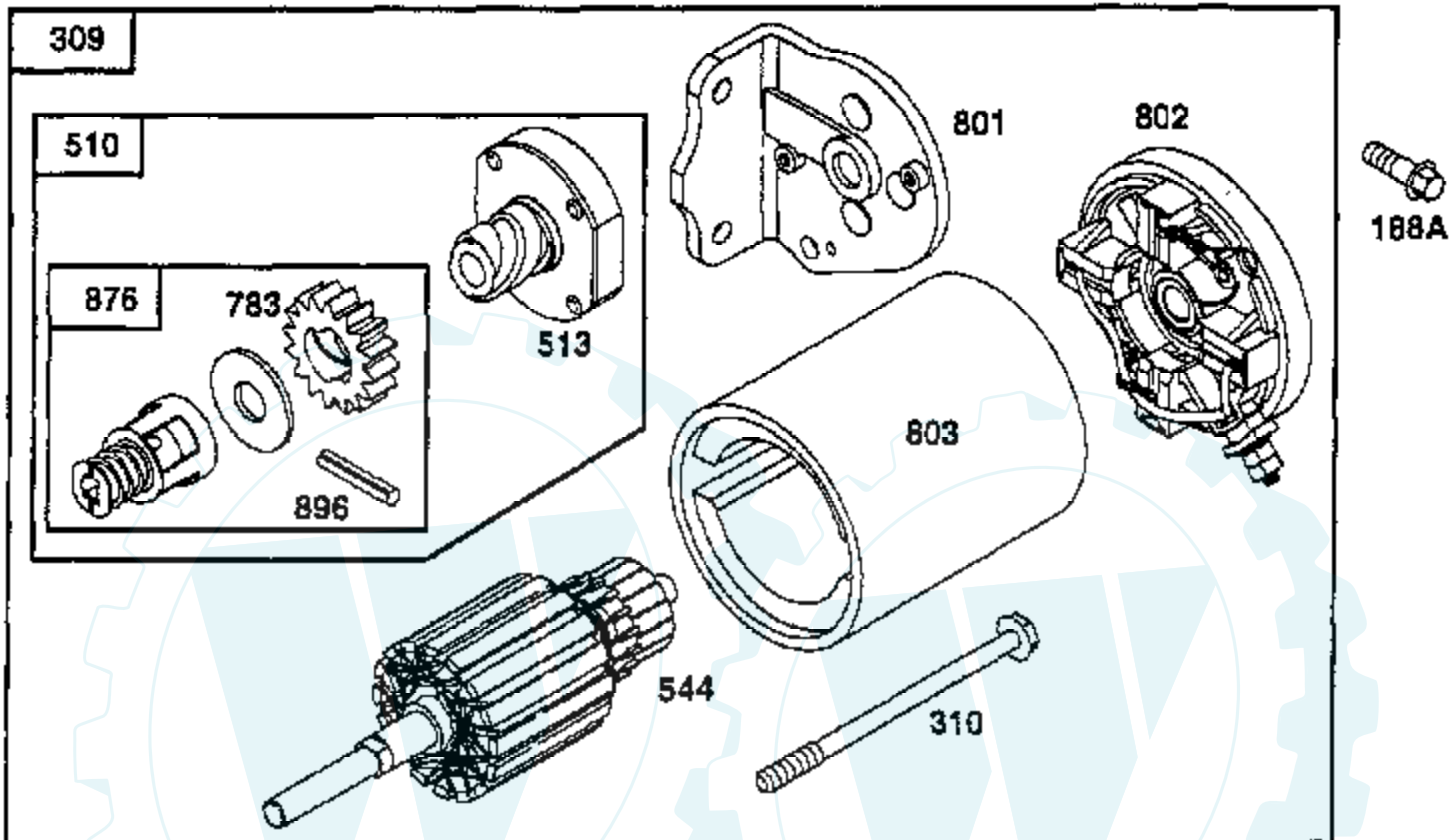

TRACTOR - - MODEL NUMBER AYP8209A69

BRIGGS & STRATON - MODEL NUMBER 351777, TYPE NUMBER 0036-A1

Ref #	Part Number	Qty	Description
1	808093		CYLINDER ASSY
2	805107		BEARING, CYLINDER
3	805101		SEAL, OIL
5-1	807821		HEAD, CYLINDER, CYLINDER #1
5-2	807822		HEAD, CYLINDER 2
6	805193		WASHER, CYLINDER HEAD
7	805653		GASKET, CYLINDER HEAD
8	807795		BREATHER ASSEMBLY
9	805379		GASKET, BREATHER
10	805751		SCREW
11	805906		TUBE, BREATHER
12	805112		GASKET, CRANKCASE COVER
13	805890		SCREW, CYLINDER HEAD
13A	805959		SCREW, CYLINDER HEAD
15	805048		PLUG, OIL DRAIN
16	807779		CRANKSHAFT
16	94196		KEY, TIMING GEAR
18	807638		COVER ASSEMBLY, CRANKCASE
20	805049		SEAL, OIL
22	805696		SCREW, CRANKCASE COVER
23	808132		FLYWHEEL, MAGNETO
24	805016		KEY, FLYWHEEL
25	807888		PISTON ASSEMBLY, STANDARD SIZE
25	807991		PISTON ASSEMBLY
25	807992		PISTON ASSEMBLY
25	807993		PISTON ASSEMBLY
26	807889		RING SET, PISTON, STANDARD SIZE
26	807994		RING SET, PISTON
26	807995		RING SET, PISTON
26	807996		RING SET, PISTON
27	805099		LOCK, PISTON PIN
28	807886		PIN ASSEMBLY, PISTON, STANDARD
29	807900		ROD ASSEMBLY, CONNECTING
29	807803		ROD, CONNECT .020" UNDERSIZE
32	805395		SCREW, CONNECTING ROD
33	805089		VALVE, EXHAUST
34	805090		VALVE, INTAKE
35	805937		SPRING, VALVE
40	805092		RETAINER, VALVE SPRING
42	805161		RETAINER, VALVE
45	262679		TAPPET, VALVE
46	807542		GEAR, CAM
50	805879		MANIFOLD, INTAKE
51	805903		GASKET, CARB MOUNTING
52	805023		GASKET, INTAKE MANIFOLD
53	805899		STUD, CARB MOUNTING
54	805006		SCREW, SEMS
75	805007		WASHER, SPRING
78	805447		SCREW, SEMS
84	91488		PLUG, PIPE
87	805054		SEAL, GOVERNOR SHAFT
95	805538		SCREW, VALVE MOUNTING
98	808177		SCREW, THROTTLE ADJ
104	805976		PIN, FLOAT HINGE
105	805547		VALVE, FLOAT
108	805977		VALVE, CHOKE
116	805058		O-RING, OIL PUMP
116A	805198		O-RING, CRANKCASE COVER