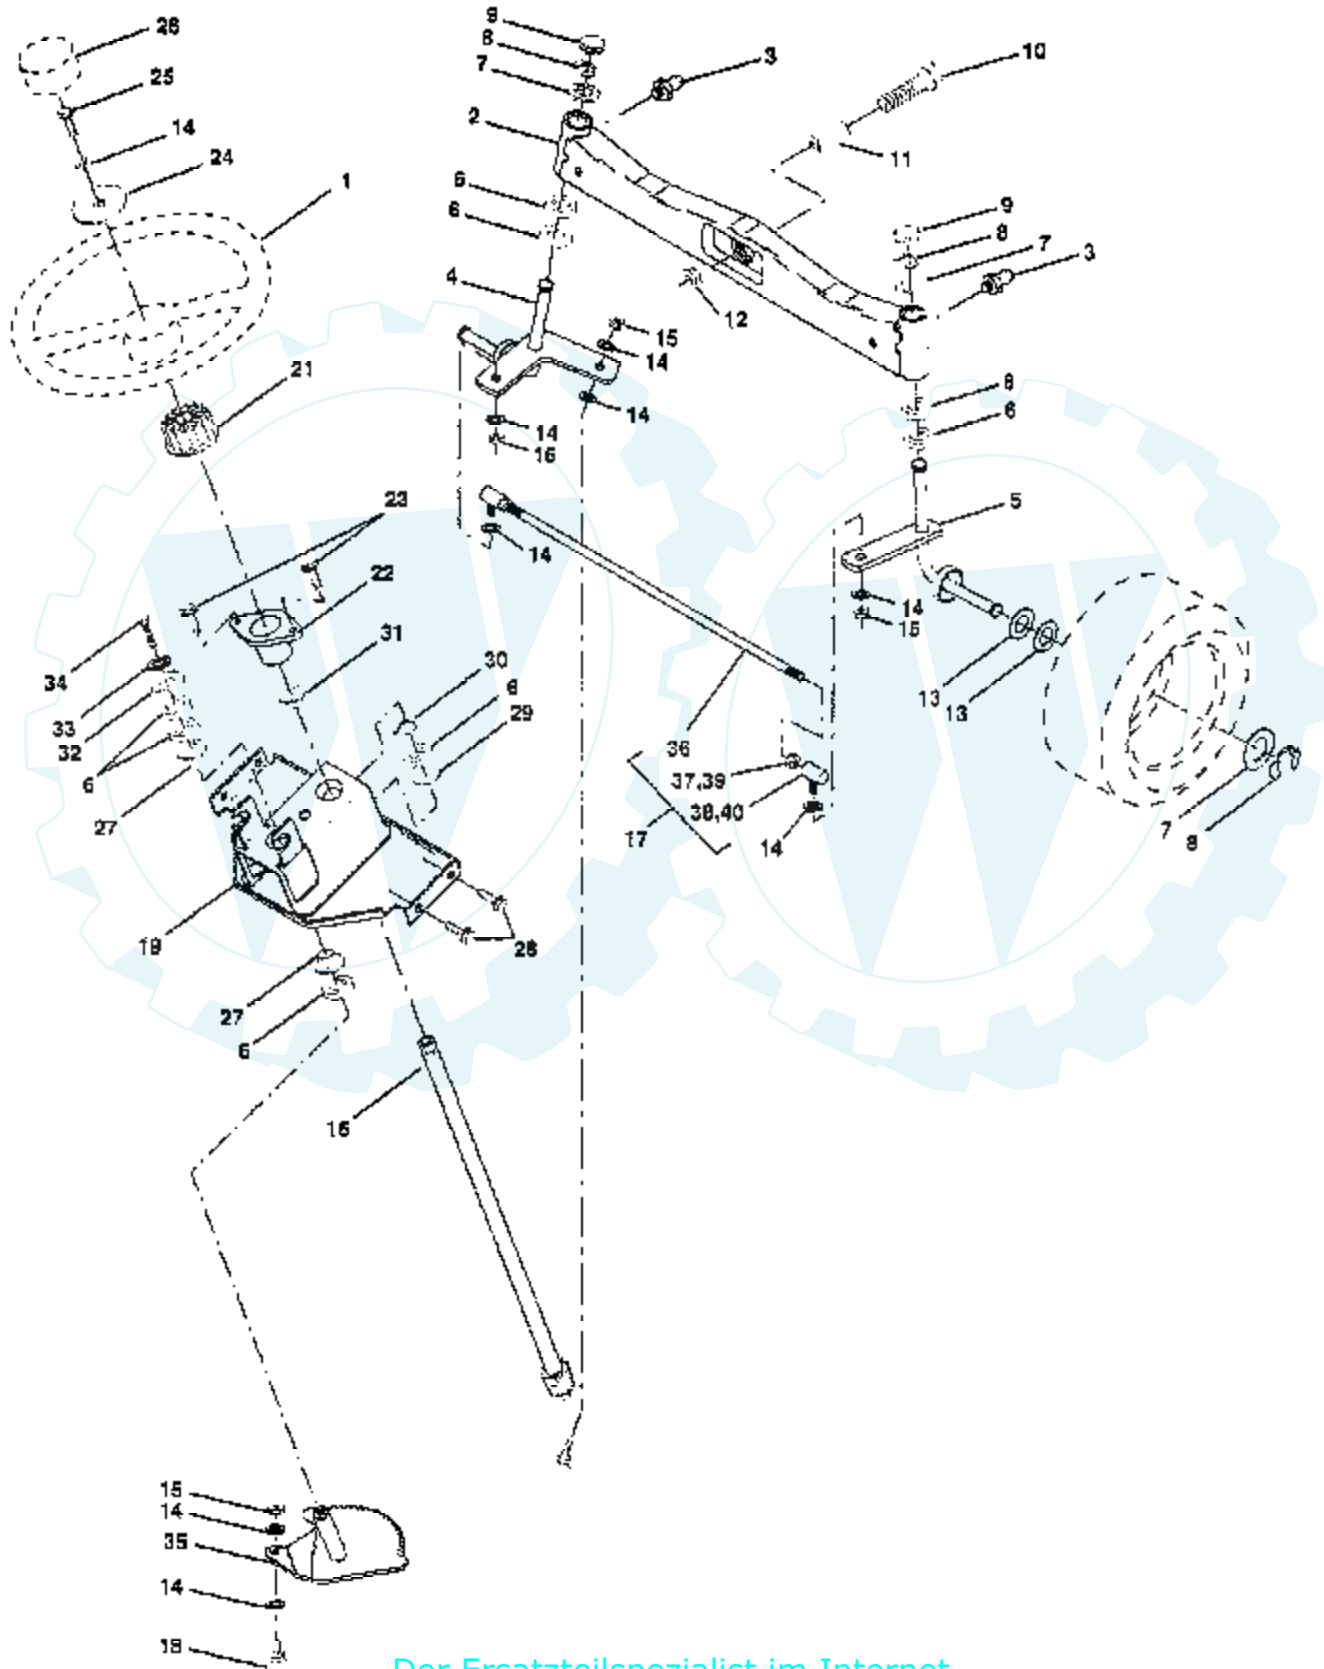

Ref #	Part Number	Qty	Description
387	491922		PUMP, FUEL
423	805260		SCREW, SEMS
445	394018		CARTRIDGE, AIR CLEANER
467	491875		KNOB, AIR CLEANER
474	393295		STATOR, ALTERNATOR
501	394890		REGULATOR, ALTERNATOR
510	495878		STARTER DRIVE GROUP
513	398003		CLUTCH ASSEMBLY
520	93722		TERMINAL, SPADE
523	807985		DIPSTICK
524	805011		SEAL, FILLER TUBE
525	807611		TUBE, OIL FILLER
526	805448		SCREW, REGULATOR MOUNTING
527	223167		CLAMP, FUEL PUMP
535	272490		ELEMENT, FILTER
537	805904		SUB= 750085X007
544	490309		ARMATURE ASSEMBLY
552	805412		BUSHING, GOVERNOR SHAFT
552A	805413		BUSHING, GOVERNOR SHAFT
562	805381		BOLT
572	805197		BAFFLE, BREATHER
573	807663		BACK PLATE ASSEMBLY
592	805383		NUT, HEX
601	93053		CLAMP, HOSE, GREEN
613	805158		SCREW, SEMS
614	805417		PIN, COTTER
616	807596		FORK, GOVERNOR
634	805416		WASHER, GOVERNOR SHAFT
634A	808183		SEAL, SHAFT
634B	805544		SEAL, SHAFT
635	805529		ELBOW, SPARK PLUG
642	807862		COVER ASSEMBLY, AIR CLEANER
643	805631		PLATE, AIR FILTER
657	805009		SCREW, SEMS
668	805402		SPACER, ROTATING SCREEN
718	805103		DOWEL, CRANKCASE
722	805483		SEAL, BREATHER SCREW
726	807805		GEAR, FLYWHEEL RING
727	805505		SHIELD, STARTER
729	805641		GROMMET, IGNITION CABLE
729A	224356		CLIP, DEBRIS
741	805675		GEAR, TIMING
783	280104		GEAR, STARTER
788	807685		BRACKET, FUEL PUMP
801	394856		CAP, DRIVE
802	494988		CAP ASSEMBLY
803	494205		HOUSING ASSEMBLY
819	805057		SCREW, SEMS
819A	805894		SCREW, HEX HEAD
823	805317		SCREW, MOUNTING
842	270920		SEAL, OIL FILLER CAP
851	221798		TERMINAL, IGNITION CABLE
862	805896		BRACKET, AIR CLEANER
864	805083		LINER, EXHAUST PORT
866	805738		VALLEY, COVER, AIR GUIDE
866	805094		SEAL, VALVE GUIDE
871	805084		GUIDE, VALVE
876	495877		RETAINER AND PIN

TRACTOR - - MODEL NUMBER AYP8209A69

SEAT ASSEMBLY

NOTE: All component dimensions given in U.S. inches
1 inch = 25.4 mm

TRACTOR - - MODEL NUMBER AYP8209A69

STEERING ASSEMBLY

TRACTOR -- MODEL NUMBER AYP8209A69