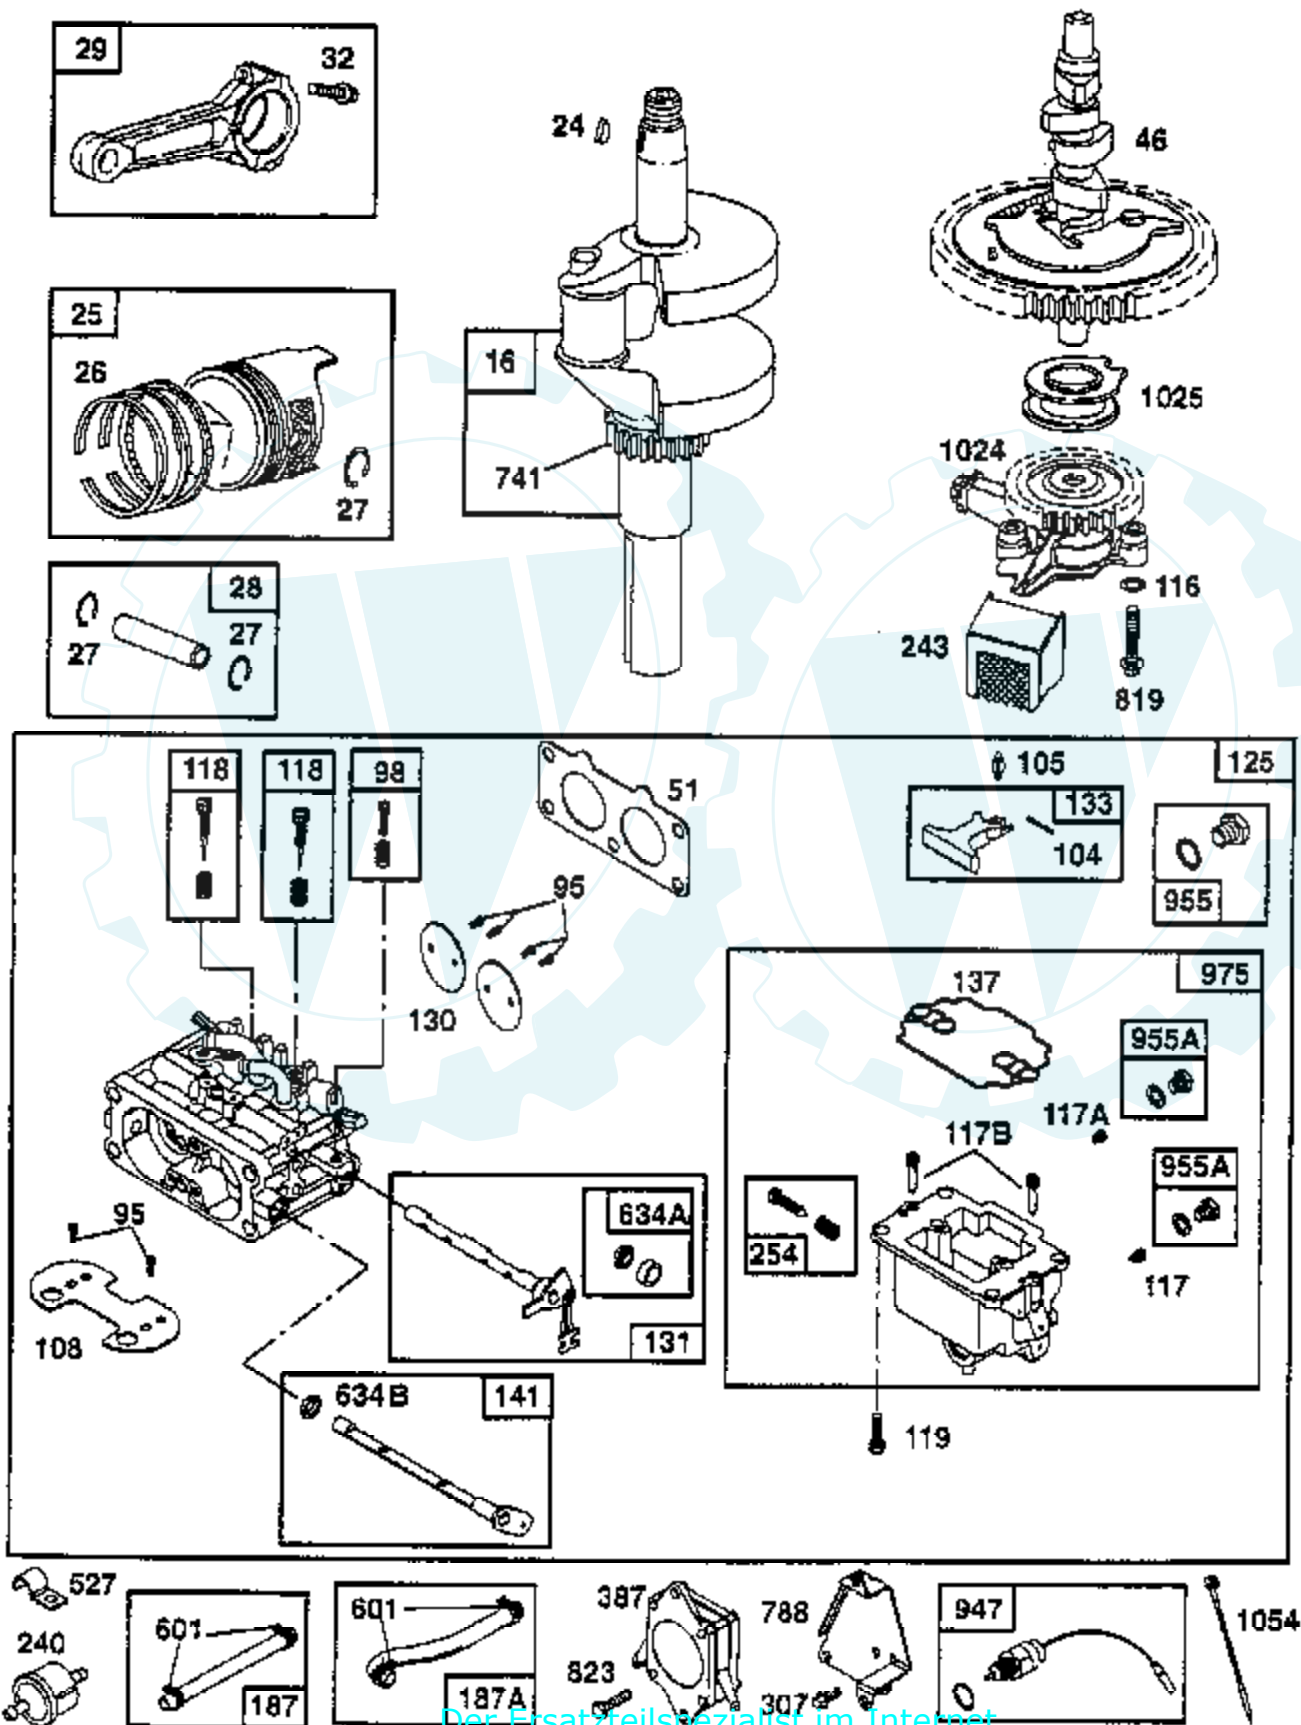

TRACTOR - - MODEL NUMBER AYP8209A69

BRIGGS & STRATON - MODEL NUMBER 351777, TYPE NUMBER 0036-A1

Ref #	Part Number	Qty	Description
1	808093		CYLINDER ASSY
2	805107		BEARING, CYLINDER
3	805101		SEAL, OIL
5-1	807821		HEAD, CYLINDER, CYLINDER #1
5-2	807822		HEAD, CYLINDER 2
6	805193		WASHER, CYLINDER HEAD
7	805653		GASKET, CYLINDER HEAD
8	807795		BREATHER ASSEMBLY
9	805379		GASKET, BREATHER
10	805751		SCREW
11	805906		TUBE, BREATHER
12	805112		GASKET, CRANKCASE COVER
13	805890		SCREW, CYLINDER HEAD
13A	805959		SCREW, CYLINDER HEAD
15	805048		PLUG, OIL DRAIN
16	807779		CRANKSHAFT
16	94196		KEY, TIMING GEAR
18	807638		COVER ASSEMBLY, CRANKCASE
20	805049		SEAL, OIL
22	805696		SCREW, CRANKCASE COVER
23	808132		FLYWHEEL, MAGNETO
24	805016		KEY, FLYWHEEL
25	807888		PISTON ASSEMBLY, STANDARD SIZE
25	807991		PISTON ASSEMBLY
25	807992		PISTON ASSEMBLY
25	807993		PISTON ASSEMBLY
26	807889		RING SET, PISTON, STANDARD SIZE
26	807994		RING SET, PISTON
26	807995		RING SET, PISTON
26	807996		RING SET, PISTON
27	805099		LOCK, PISTON PIN
28	807886		PIN ASSEMBLY, PISTON, STANDARD
29	807900		ROD ASSEMBLY, CONNECTING
29	807803		ROD, CONNECT .020" UNDERSIZE
32	805395		SCREW, CONNECTING ROD
33	805089		VALVE, EXHAUST
34	805090		VALVE, INTAKE
35	805937		SPRING, VALVE
40	805092		RETAINER, VALVE SPRING
42	805161		RETAINER, VALVE
45	262679		TAPPET, VALVE
46	807542		GEAR, CAM
50	805879		MANIFOLD, INTAKE
51	805903		GASKET, CARB MOUNTING
52	805023		GASKET, INTAKE MANIFOLD
53	805899		STUD, CARB MOUNTING
54	805006		SCREW, SEMS
75	805007		WASHER, SPRING
78	805447		SCREW, SEMS
84	91488		PLUG, PIPE
87	805054		SEAL, GOVERNOR SHAFT
95	805538		SCREW, VALVE MOUNTING
98	808177		SCREW, THROTTLE ADJ
104	805976		PIN, FLOAT HINGE
105	805547		VALVE, FLOAT
108	805977		VALVE, CHOKE
116	805058		O-RING, OIL PUMP
116A	805198		O-RING, CRANKCASE COVER