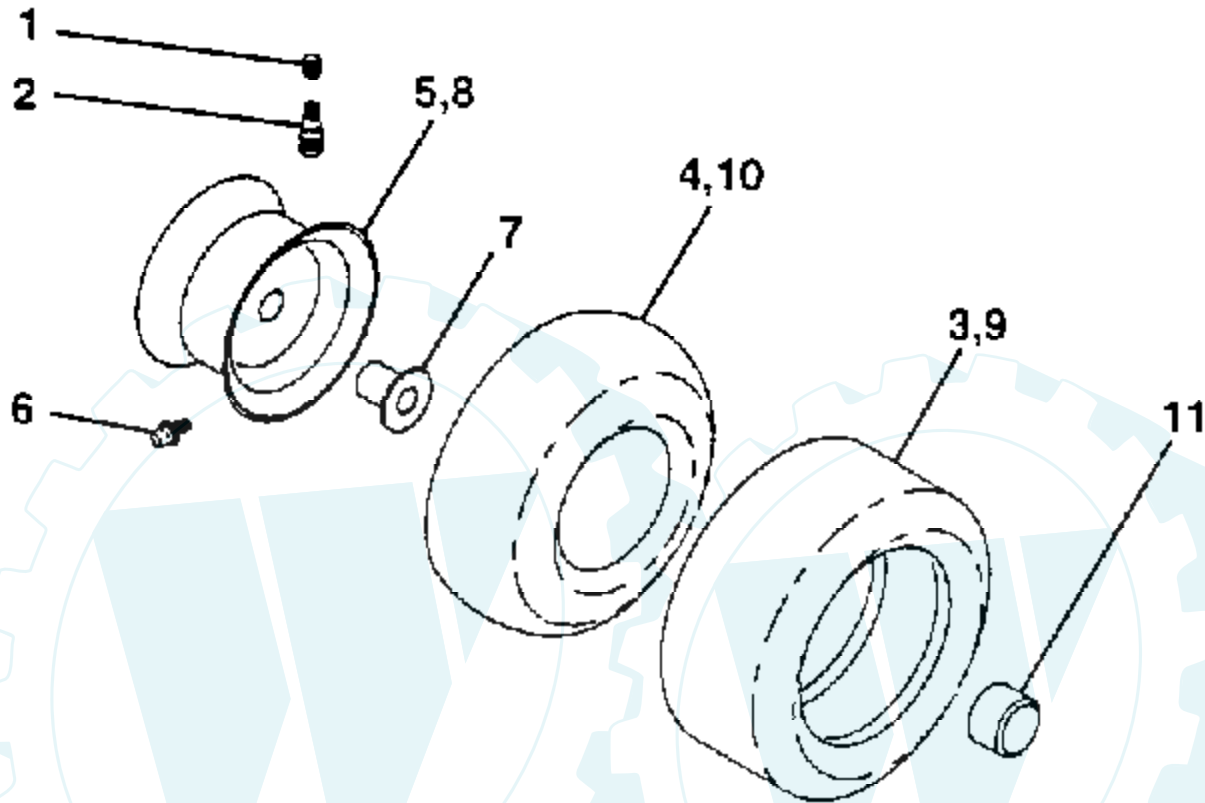

TRACTOR - - MODEL NUMBER AYP8209A69

WHEELS & TIRES

NOTE: All component dimensions given in U.S. inches
1 inch = 25.4 mm

Ref #	Part Number	Qty	Description
1	59192		VALVE CAP
2	65139		VALVE STEM LT
3	106230X		SUB= 122075X
4	8134H		TUBE.16X6.5/7.5-8
5	106228X427		"RIM ASM 8" FRT"
6	6856M		ZERK FITTING M
7	9040H		"FLANGE, BEARING"
8	106277X427		"RIM ASM 12" REAR"
9	105588X		SUB= 122077X
10	7154J		TUBE.23X8/10-12
11	104757X		HUB CAP
	144334		SEALANT.TIRE 10 OZ. TUBE