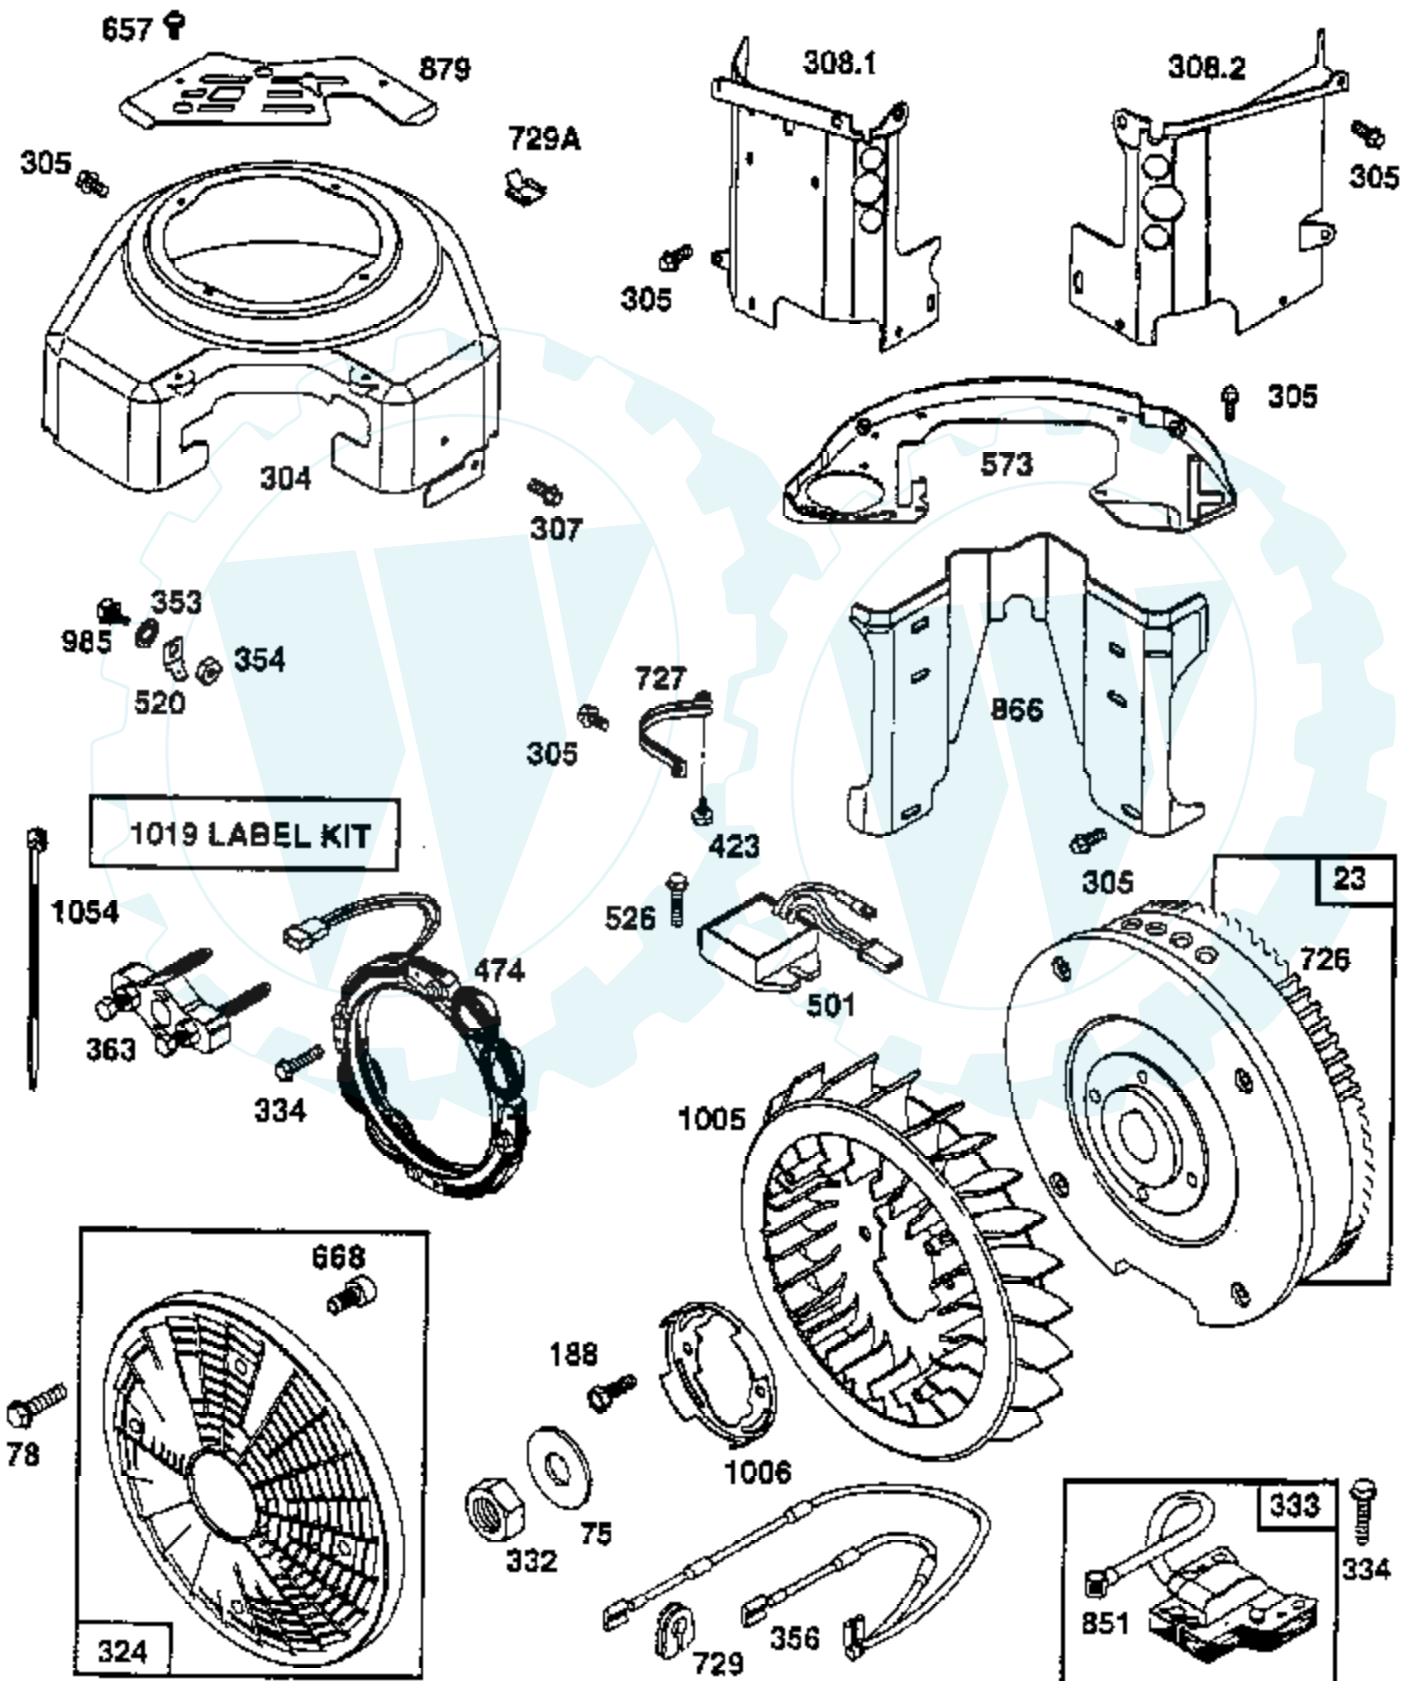

TRACTOR - - MODEL NUMBER AYP8209A69

BRIGGS & STRATON - MODEL NUMBER 351777, TYPE NUMBER 0036-A1

Ref #	Part Number	Qty	Description
1	808093		CYLINDER ASSY
2	805107		BEARING, CYLINDER
3	805101		SEAL, OIL
5-1	807821		HEAD, CYLINDER, CYLINDER #1
5-2	807822		HEAD, CYLINDER 2
6	805193		WASHER, CYLINDER HEAD
7	805653		GASKET, CYLINDER HEAD
8	807795		BREATHER ASSEMBLY
9	805379		GASKET, BREATHER
10	805751		SCREW
11	805906		TUBE, BREATHER
12	805112		GASKET, CRANKCASE COVER
13	805890		SCREW, CYLINDER HEAD
13A	805959		SCREW, CYLINDER HEAD
15	805048		PLUG, OIL DRAIN
16	807779		CRANKSHAFT
16	94196		KEY, TIMING GEAR
18	807638		COVER ASSEMBLY, CRANKCASE
20	805049		SEAL, OIL
22	805696		SCREW, CRANKCASE COVER
23	808132		FLYWHEEL, MAGNETO
24	805016		KEY, FLYWHEEL
25	807888		PISTON ASSEMBLY, STANDARD SIZE
25	807991		PISTON ASSEMBLY
25	807992		PISTON ASSEMBLY
25	807993		PISTON ASSEMBLY
26	807889		RING SET, PISTON, STANDARD SIZE
26	807994		RING SET, PISTON
26	807995		RING SET, PISTON
26	807996		RING SET, PISTON
27	805099		LOCK, PISTON PIN
28	807886		PIN ASSEMBLY, PISTON, STANDARD
29	807900		ROD ASSEMBLY, CONNECTING
29	807803		ROD, CONNECT .020" UNDERSIZE
32	805395		SCREW, CONNECTING ROD
33	805089		VALVE, EXHAUST
34	805090		VALVE, INTAKE
35	805937		SPRING, VALVE
40	805092		RETAINER, VALVE SPRING
42	805161		RETAINER, VALVE
45	262679		TAPPET, VALVE
46	807542		GEAR, CAM
50	805879		MANIFOLD, INTAKE
51	805903		GASKET, CARB MOUNTING
52	805023		GASKET, INTAKE MANIFOLD
53	805899		STUD, CARB MOUNTING
54	805006		SCREW, SEMS
75	805007		WASHER, SPRING
78	805447		SCREW, SEMS
84	91488		PLUG, PIPE
87	805054		SEAL, GOVERNOR SHAFT
95	805538		SCREW, VALVE MOUNTING
98	808177		SCREW, THROTTLE ADJ
104	805976		PIN, FLOAT HINGE
105	805547		VALVE, FLOAT
108	805977		VALVE, CHOKE
116	805058		O-RING, OIL PUMP
116A	805198		O-RING, CRANKCASE COVER