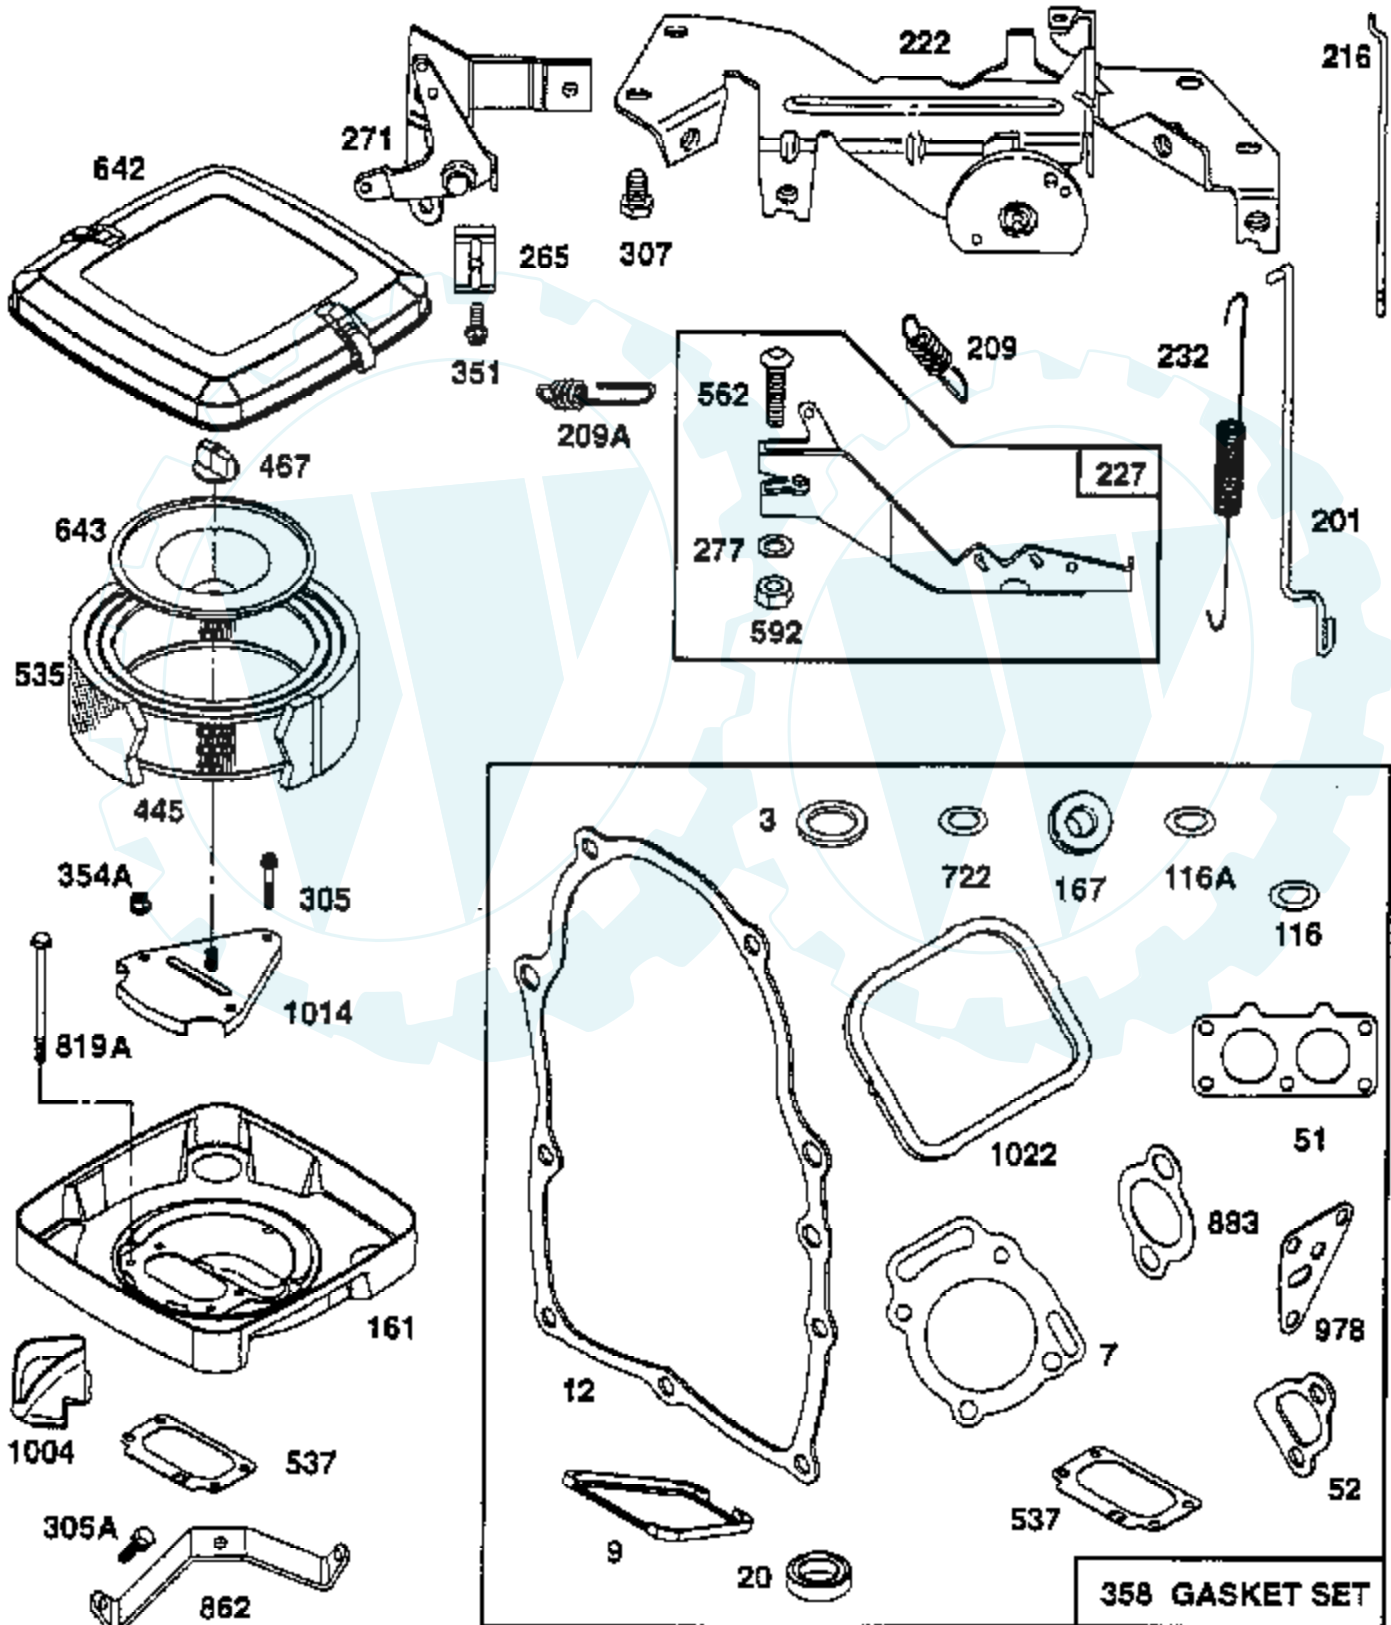

TRACTOR - - MODEL NUMBER AYP8209A69
BRIGGS & STRATON - MODEL NUMBER 351777, TYPE NUMBER 0036-A1

Ref #	Part Number	Qty	Description
1	808093		CYLINDER ASSY
2	805107		BEARING, CYLINDER
3	805101		SEAL, OIL
5-1	807821		HEAD, CYLINDER, CYLINDER #1
5-2	807822		HEAD, CYLINDER 2
6	805193		WASHER, CYLINDER HEAD
7	805653		GASKET, CYLINDER HEAD
8	807795		BREATHER ASSEMBLY
9	805379		GASKET, BREATHER
10	805751		SCREW
11	805906		TUBE, BREATHER
12	805112		GASKET, CRANKCASE COVER
13	805890		SCREW, CYLINDER HEAD
13A	805959		SCREW, CYLINDER HEAD
15	805048		PLUG, OIL DRAIN
16	807779		CRANKSHAFT
16	94196		KEY, TIMING GEAR
18	807638		COVER ASSEMBLY, CRANKCASE
20	805049		SEAL, OIL
22	805696		SCREW, CRANKCASE COVER
23	808132		FLYWHEEL, MAGNETO
24	805016		KEY, FLYWHEEL
25	807888		PISTON ASSEMBLY, STANDARD SIZE
25	807991		PISTON ASSEMBLY
25	807992		PISTON ASSEMBLY
25	807993		PISTON ASSEMBLY
26	807889		RING SET, PISTON, STANDARD SIZE
26	807994		RING SET, PISTON
26	807995		RING SET, PISTON
26	807996		RING SET, PISTON
27	805099		LOCK, PISTON PIN
28	807886		PIN ASSEMBLY, PISTON, STANDARD
29	807900		ROD ASSEMBLY, CONNECTING
29	807803		ROD, CONNECT .020" UNDERSIZE
32	805395		SCREW, CONNECTING ROD
33	805089		VALVE, EXHAUST
34	805090		VALVE, INTAKE
35	805937		SPRING, VALVE
40	805092		RETAINER, VALVE SPRING
42	805161		RETAINER, VALVE
45	262679		TAPPET, VALVE
46	807542		GEAR, CAM
50	805879		MANIFOLD, INTAKE
51	805903		GASKET, CARB MOUNTING
52	805023		GASKET, INTAKE MANIFOLD
53	805899		STUD, CARB MOUNTING
54	805006		SCREW, SEMS
75	805007		WASHER, SPRING
78	805447		SCREW, SEMS
84	91488		PLUG, PIPE
87	805054		SEAL, GOVERNOR SHAFT
95	805538		SCREW, VALVE MOUNTING
98	808177		SCREW, THROTTLE ADJ
104	805976		PIN, FLOAT HINGE
105	805547		VALVE, FLOAT
108	805977		VALVE, CHOKE
116	805058		O-RING, OIL PUMP
116A	805198		O-RING, CRANKCASE COVER