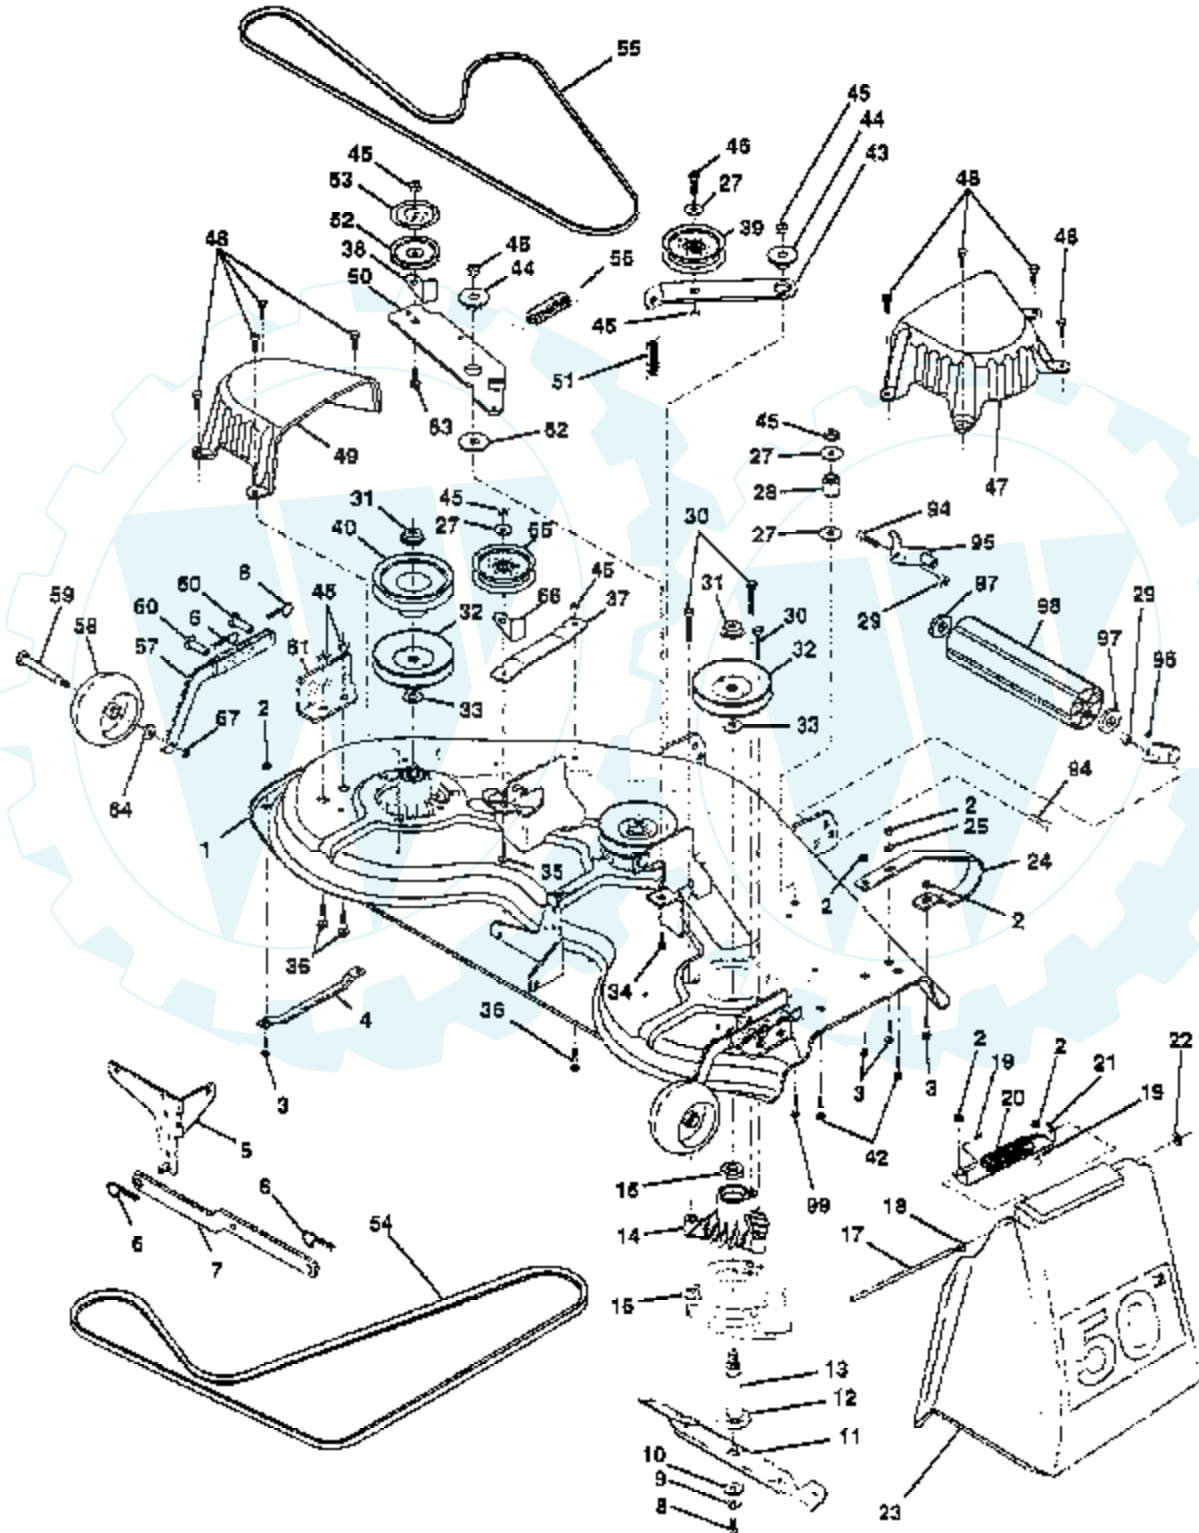

REPAIR PARTS

TRACTOR - - MODEL NUMBER AYP8209A69

MOWER DECK