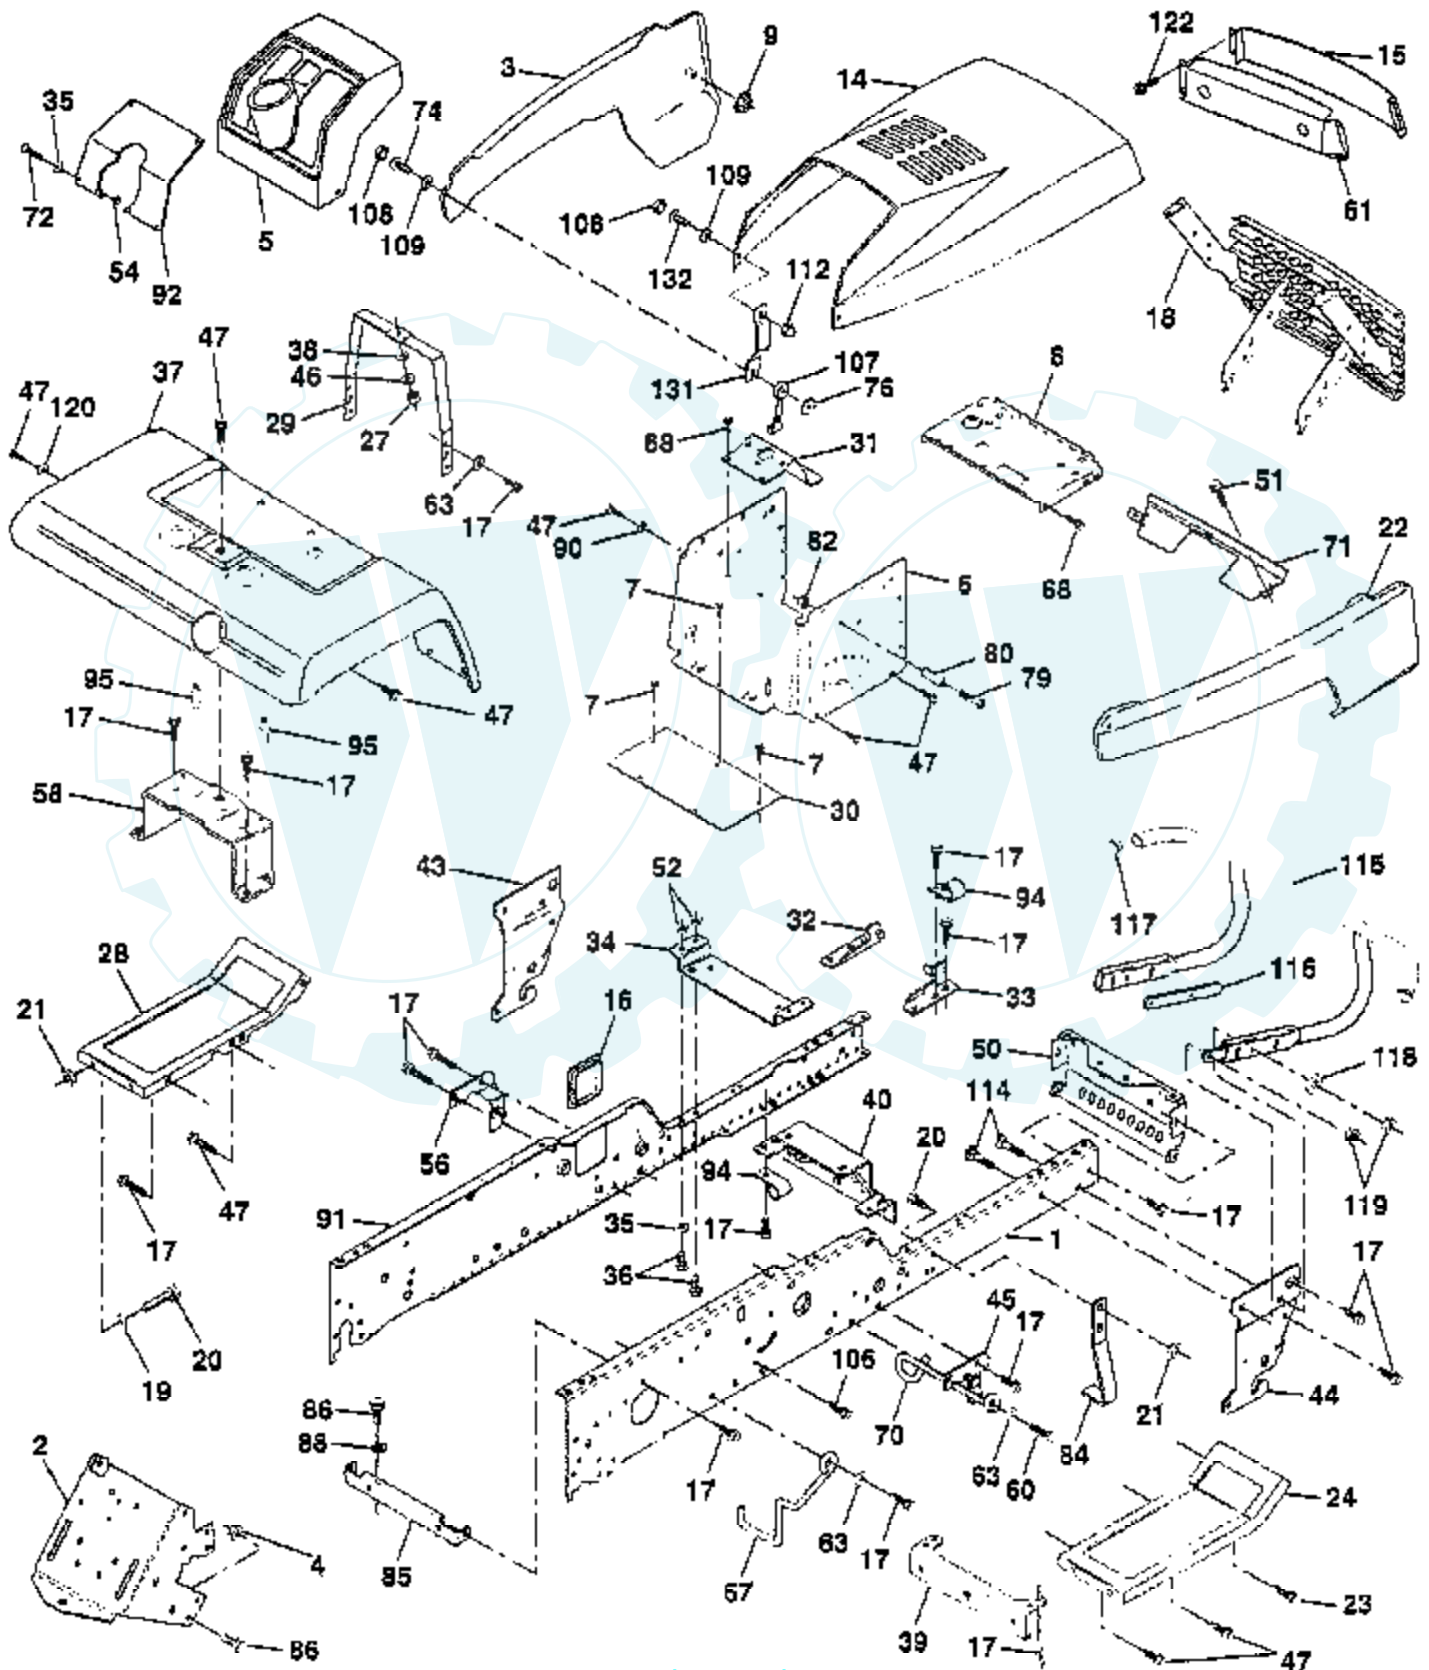

TRACTOR - - MODEL NUMBER AYP8209A69

CHASSIS AND ENCLOSURES

Ref #	Part Number	Qty	Description
1	150253		"RAIL,FRAME RH"
2	140506		DRAWBAR GT
3	150302X418		"PANEL,ASM SIDE LH"
4	73680700		NUT GTV
5	140398		DASHBOARD BLACK
6	150273		"DASH AS.,LOWER"
7	17720408		SCREW
8	145166		SUPPORT.DASH.BTRY
9	108067X		PAL NUT LT
14	150301X418		"HOOD ASM.,PNT"
15	146459		LENS.BAR.CLEAR
16	121794X		COVER ACCESS
17	17490612		SCREW
18	150198		GRILLE
19	19131312		WASHER
20	74760616		BOLT
21	73680600		SUB= 73690600
22	150303X418		PANEL ASM.SIDE RH
23	17490616		SCREW GTV
24	145243X418		FOOTREST.RH.LT/GT
26	17490512		SCREW
27	73220400		SUB= 50675
28	145244X418		FOOTREST.LT.LT/GT
29	145205		DASH.SUPT.YP/HUSQ
30	145051X014		SADDLE.SCR.6SP
31	145183		BRACKET.SUPT.STEER
32	141315		BRACKET ASM FRAME
33	141314		BRACKET ASM FRAME
34	142131		BRACKET.ENG.SUPT.
35	19111116		WASHER
36	74780512		BOLT
37	121642X418		"FENDER,RH"
38	10040400		LOCKWASHER
39	136961		BRACKET.AXLE.FRT.
40	142132		SUB= 156111
43	136939		BRACKET.SUS.FT.LH
44	136940		BRACKET.SUS.FT.RH
45	138460		SUB= 155887
46	19091216		WASHER PM
47	17490608		SCREW LT
50	136575		BRACKET.CHASSIS.
51	17580408		SCREW CRT
52	73680500		SUB= 73690500
54	73510500		NUT
56	138461		SUB= 155886
57	73510400		NUT
58	137113		BRKT.ASM.FENDER
60	17490620		SCREW
61	147717		BEZEL.ASM.
63	19131614		WASHER
65	104618X		SUB= 155013
67	140737		GUIDE BELT TRANS
68	17490508		SCREW LT
70	137159		GUIDE.BELT.MID.SP
71	144916X418		STRAP.GRILL
72	74180512		SCREW
73	106784X		SUB= 155013
74	74191008		SCREW

TRACTOR - - MODEL NUMBER AYP8209A69

SEAT ASSEMBLY

NOTE: All component dimensions given in U.S. inches
1 inch = 25.4 mm

TRACTOR - - MODEL NUMBER AYP8209A69

STEERING ASSEMBLY

TRACTOR -- MODEL NUMBER AYP8209A69