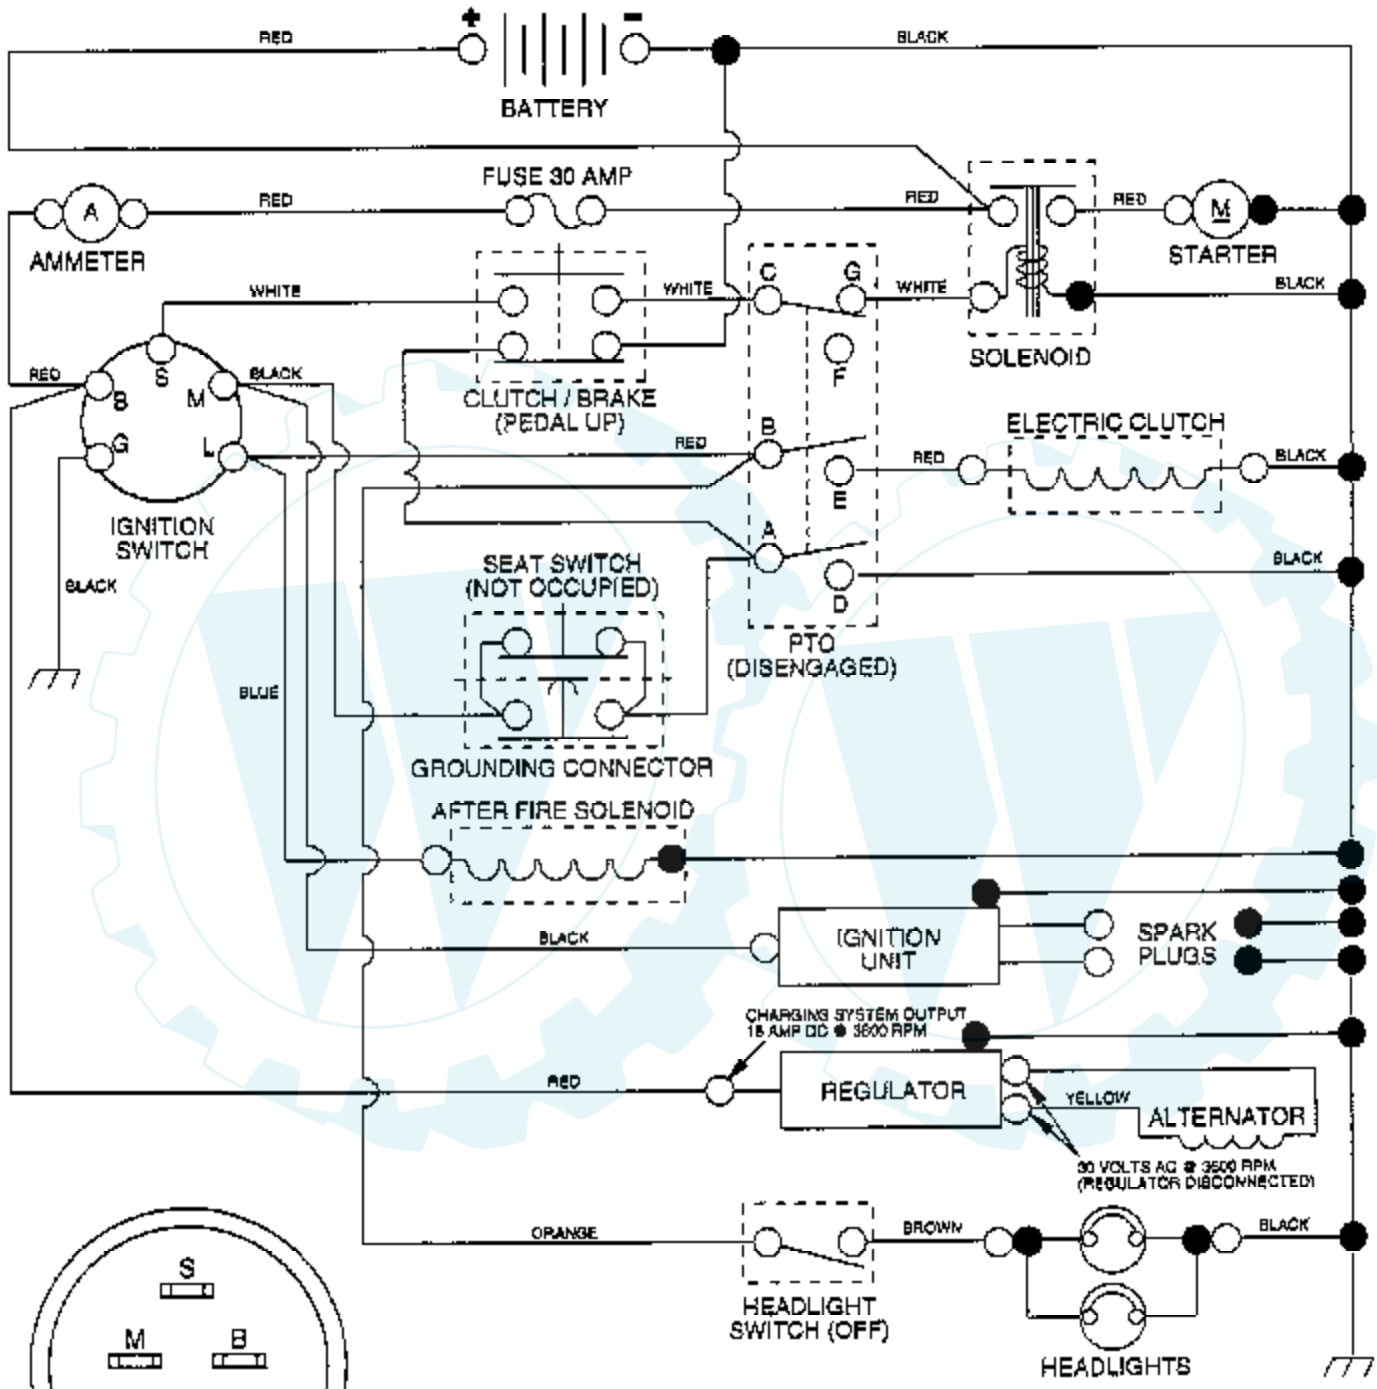

TRACTOR - - MODEL NUMBER AYP8209A69

CHASSIS AND ENCLOSURES

Ref #	Part Number	Qty	Description
1	150253		"RAIL,FRAME RH"
2	140506		DRAWBAR GT
3	150302X418		"PANEL,ASM SIDE LH"
4	73680700		NUT GTV
5	140398		DASHBOARD BLACK
6	150273		"DASH AS.,LOWER"
7	17720408		SCREW
8	145166		SUPPORT.DASH.BTRY
9	108067X		PAL NUT LT
14	150301X418		"HOOD ASM.,PNT"
15	146459		LENS.BAR.CLEAR
16	121794X		COVER ACCESS
17	17490612		SCREW
18	150198		GRILLE
19	19131312		WASHER
20	74760616		BOLT
21	73680600		SUB= 73690600
22	150303X418		PANEL ASM.SIDE RH
23	17490616		SCREW GTV
24	145243X418		FOOTREST.RH.LT/GT
26	17490512		SCREW
27	73220400		SUB= 50675
28	145244X418		FOOTREST.LT.LT/GT
29	145205		DASH.SUPT.YP/HUSQ
30	145051X014		SADDLE.SCR.6SP
31	145183		BRACKET.SUPT.STEER
32	141315		BRACKET ASM FRAME
33	141314		BRACKET ASM FRAME
34	142131		BRACKET.ENG.SUPT.
35	19111116		WASHER
36	74780512		BOLT
37	121642X418		"FENDER,RH"
38	10040400		LOCKWASHER
39	136961		BRACKET.AXLE.FRT.
40	142132		SUB= 156111
43	136939		BRACKET.SUS.FT.LH
44	136940		BRACKET.SUS.FT.RH
45	138460		SUB= 155887
46	19091216		WASHER PM
47	17490608		SCREW LT
50	136575		BRACKET.CHASSIS.
51	17580408		SCREW CRT
52	73680500		SUB= 73690500
54	73510500		NUT
56	138461		SUB= 155886
57	73510400		NUT
58	137113		BRKT.ASM.FENDER
60	17490620		SCREW
61	147717		BEZEL.ASM.
63	19131614		WASHER
65	104618X		SUB= 155013
67	140737		GUIDE BELT TRANS
68	17490508		SCREW LT
70	137159		GUIDE.BELT.MID.SP
71	144916X418		STRAP.GRILL
72	74180512		SCREW
73	106784X		SUB= 155013
74	74191008		SCREW

MOWER DECK

TRACTOR -- MODEL NUMBER AYP8209A69

MOWER DECK

TRACTOR -- MODEL NUMBER AYP8209A69

SCHEMATIC

IGNITION SWITCH

POSITION	CIRCUIT
OFF	M + G
ON	B + L
START	B + S + L

NON-REMOVABLE CONNECTIONS