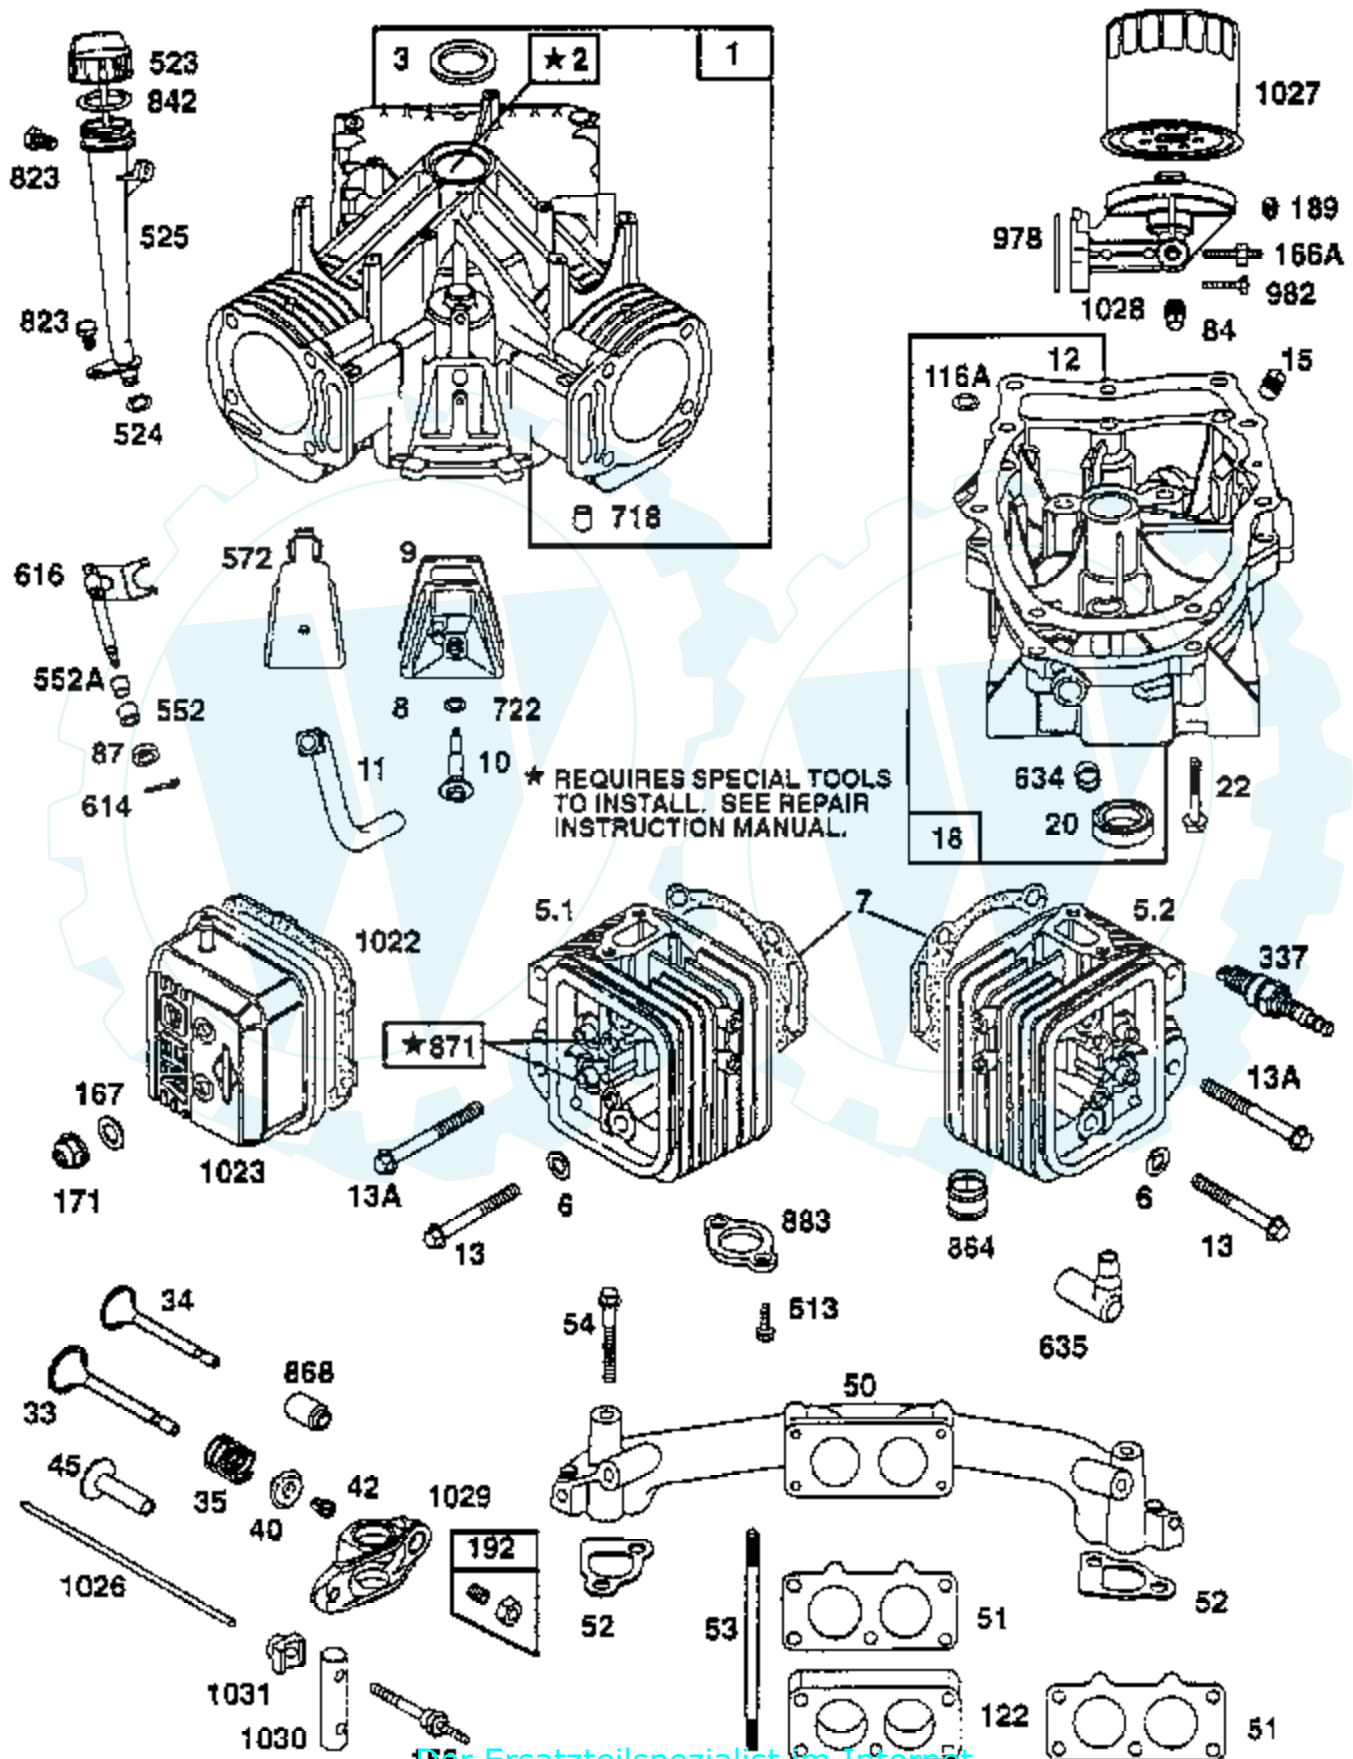

TRACTOR - - MODEL NUMBER AYP8209A69

BRIGGS & STRATON - MODEL NUMBER 351777, TYPE NUMBER 0036-A1

Ref #	Part Number	Qty	Description
1	808093		CYLINDER ASSY
2	805107		BEARING, CYLINDER
3	805101		SEAL, OIL
5-1	807821		HEAD, CYLINDER, CYLINDER #1
5-2	807822		HEAD, CYLINDER 2
6	805193		WASHER, CYLINDER HEAD
7	805653		GASKET, CYLINDER HEAD
8	807795		BREATHER ASSEMBLY
9	805379		GASKET, BREATHER
10	805751		SCREW
11	805906		TUBE, BREATHER
12	805112		GASKET, CRANKCASE COVER
13	805890		SCREW, CYLINDER HEAD
13A	805959		SCREW, CYLINDER HEAD
15	805048		PLUG, OIL DRAIN
16	807779		CRANKSHAFT
16	94196		KEY, TIMING GEAR
18	807638		COVER ASSEMBLY, CRANKCASE
20	805049		SEAL, OIL
22	805696		SCREW, CRANKCASE COVER
23	808132		FLYWHEEL, MAGNETO
24	805016		KEY, FLYWHEEL
25	807888		PISTON ASSEMBLY, STANDARD SIZE
25	807991		PISTON ASSEMBLY
25	807992		PISTON ASSEMBLY
25	807993		PISTON ASSEMBLY
26	807889		RING SET, PISTON, STANDARD SIZE
26	807994		RING SET, PISTON
26	807995		RING SET, PISTON
26	807996		RING SET, PISTON
27	805099		LOCK, PISTON PIN
28	807886		PIN ASSEMBLY, PISTON, STANDARD
29	807900		ROD ASSEMBLY, CONNECTING
29	807803		ROD, CONNECT .020" UNDERSIZE
32	805395		SCREW, CONNECTING ROD
33	805089		VALVE, EXHAUST
34	805090		VALVE, INTAKE
35	805937		SPRING, VALVE
40	805092		RETAINER, VALVE SPRING
42	805161		RETAINER, VALVE
45	262679		TAPPET, VALVE
46	807542		GEAR, CAM
50	805879		MANIFOLD, INTAKE
51	805903		GASKET, CARB MOUNTING
52	805023		GASKET, INTAKE MANIFOLD
53	805899		STUD, CARB MOUNTING
54	805006		SCREW, SEMS
75	805007		WASHER, SPRING
78	805447		SCREW, SEMS
84	91488		PLUG, PIPE
87	805054		SEAL, GOVERNOR SHAFT
95	805538		SCREW, VALVE MOUNTING
98	808177		SCREW, THROTTLE ADJ
104	805976		PIN, FLOAT HINGE
105	805547		VALVE, FLOAT
108	805977		VALVE, CHOKE
116	805058		O-RING, OIL PUMP
116A	805198		O-RING, CRANKCASE COVER