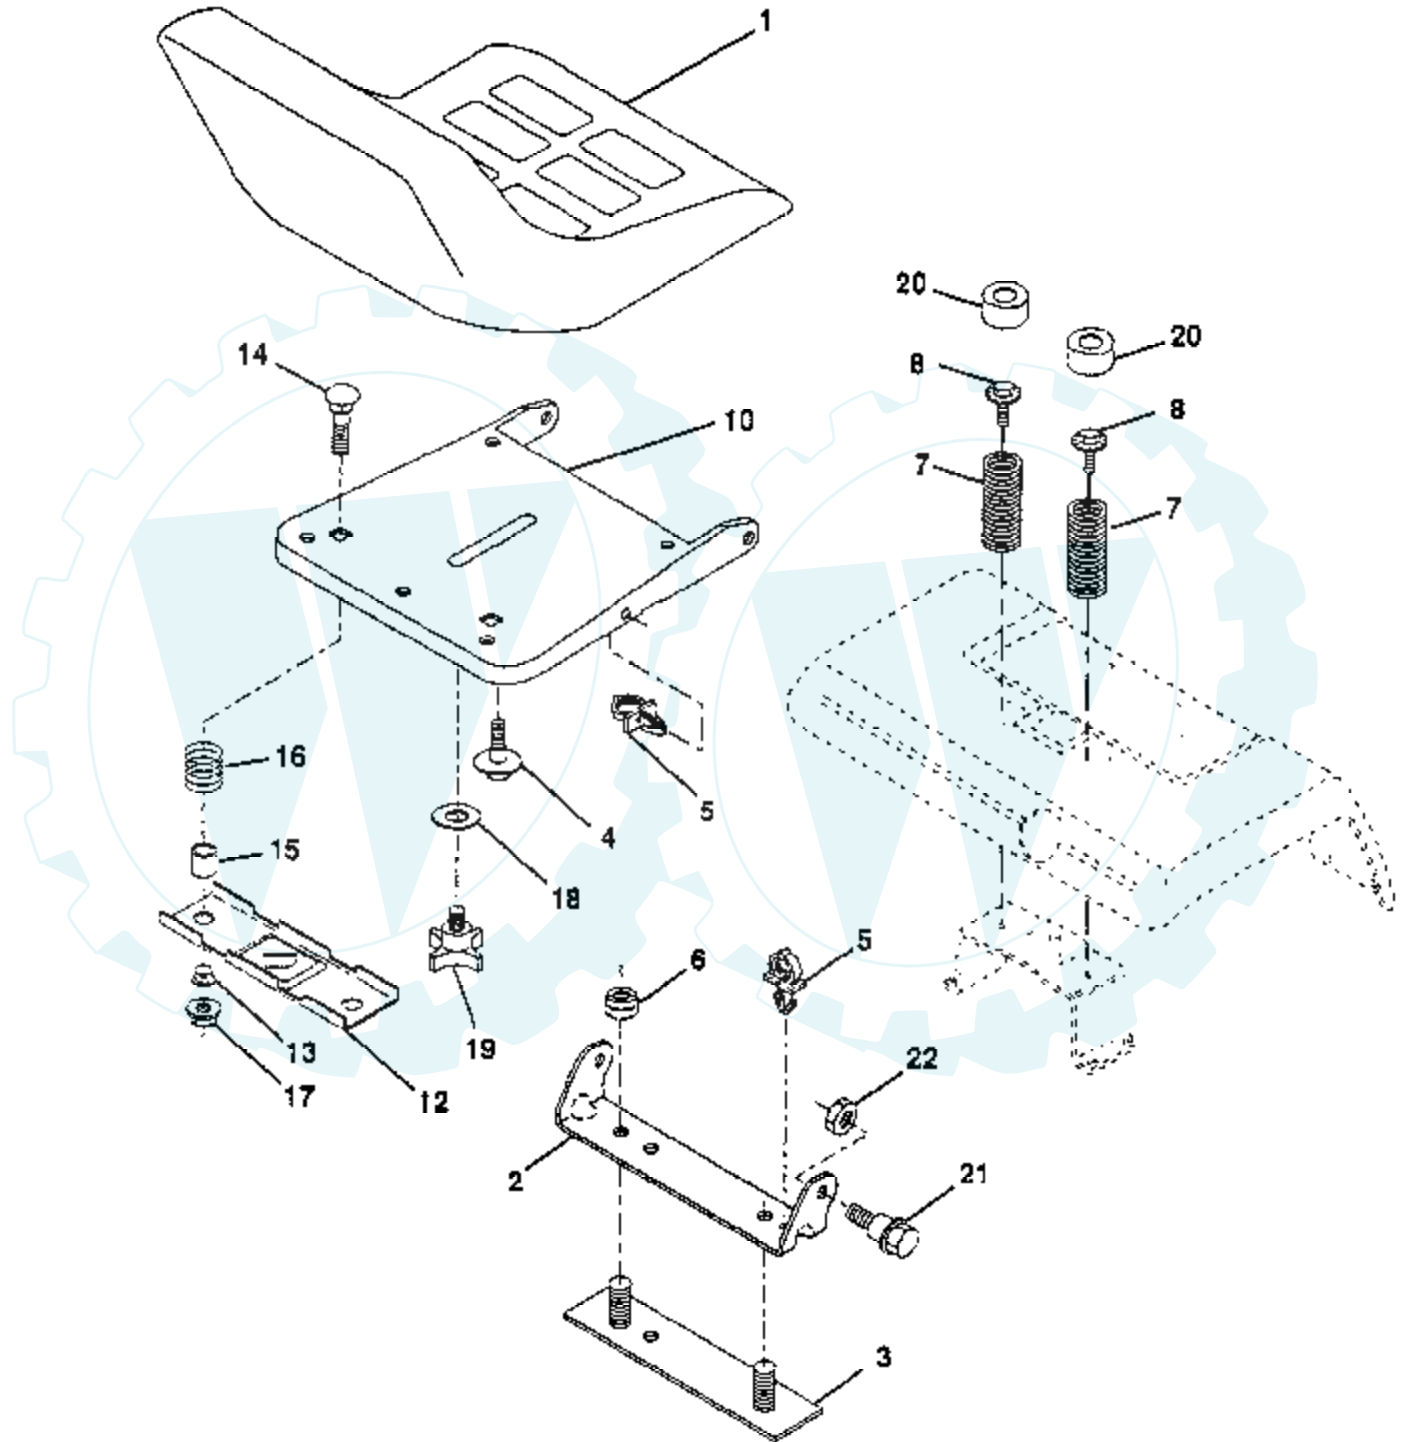

TRACTOR - - MODEL NUMBER AYP8209A69

SEAT ASSEMBLY

NOTE: All component dimensions given in U.S. inches
1 inch = 25.4 mm