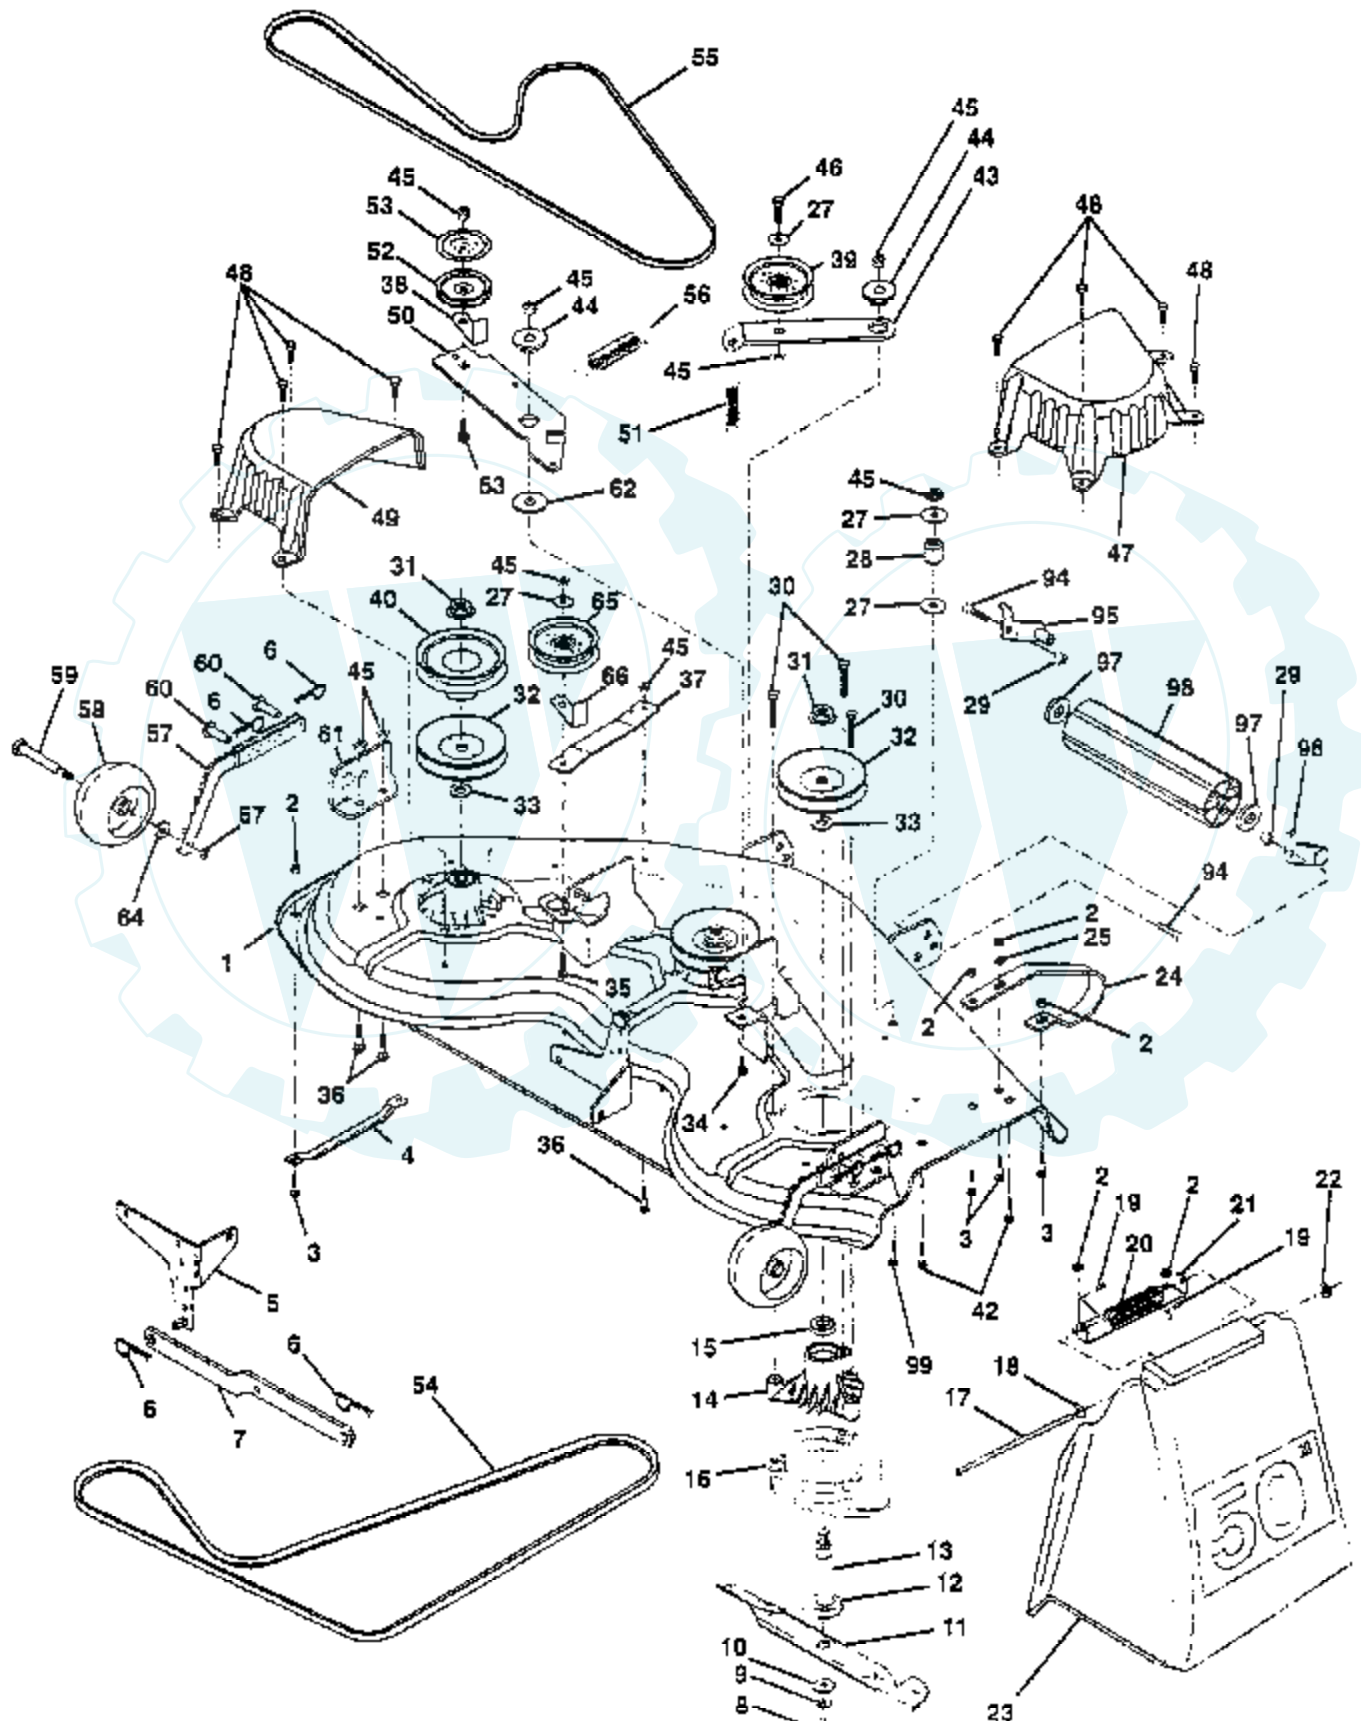

TRACTOR -- MODEL NUMBER AYP8209A69

MOWER DECK