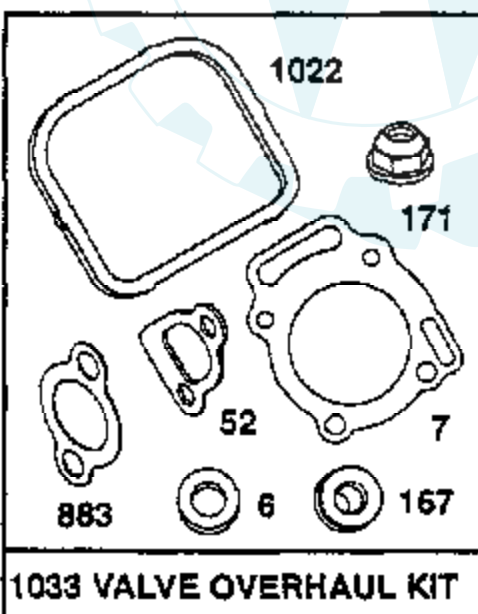

TRACTOR - - MODEL NUMBER AYP8209A69

BRIGGS & STRATON - MODEL NUMBER 351777, TYPE NUMBER 0036-A1

Ref #	Part Number	Qty	Description
1	808093		CYLINDER ASSY
2	805107		BEARING, CYLINDER
3	805101		SEAL, OIL
5-1	807821		HEAD, CYLINDER, CYLINDER #1
5-2	807822		HEAD, CYLINDER 2
6	805193		WASHER, CYLINDER HEAD
7	805653		GASKET, CYLINDER HEAD
8	807795		BREATHER ASSEMBLY
9	805379		GASKET, BREATHER
10	805751		SCREW
11	805906		TUBE, BREATHER
12	805112		GASKET, CRANKCASE COVER
13	805890		SCREW, CYLINDER HEAD
13A	805959		SCREW, CYLINDER HEAD
15	805048		PLUG, OIL DRAIN
16	807779		CRANKSHAFT
16	94196		KEY, TIMING GEAR
18	807638		COVER ASSEMBLY, CRANKCASE
20	805049		SEAL, OIL
22	805696		SCREW, CRANKCASE COVER
23	808132		FLYWHEEL, MAGNETO
24	805016		KEY, FLYWHEEL
25	807888		PISTON ASSEMBLY, STANDARD SIZE
25	807991		PISTON ASSEMBLY
25	807992		PISTON ASSEMBLY
25	807993		PISTON ASSEMBLY
26	807889		RING SET, PISTON, STANDARD SIZE
26	807994		RING SET, PISTON
26	807995		RING SET, PISTON
26	807996		RING SET, PISTON
27	805099		LOCK, PISTON PIN
28	807886		PIN ASSEMBLY, PISTON, STANDARD
29	807900		ROD ASSEMBLY, CONNECTING
29	807803		ROD, CONNECT .020" UNDERSIZE
32	805395		SCREW, CONNECTING ROD
33	805089		VALVE, EXHAUST
34	805090		VALVE, INTAKE
35	805937		SPRING, VALVE
40	805092		RETAINER, VALVE SPRING
42	805161		RETAINER, VALVE
45	262679		TAPPET, VALVE
46	807542		GEAR, CAM
50	805879		MANIFOLD, INTAKE
51	805903		GASKET, CARB MOUNTING
52	805023		GASKET, INTAKE MANIFOLD
53	805899		STUD, CARB MOUNTING
54	805006		SCREW, SEMS
75	805007		WASHER, SPRING
78	805447		SCREW, SEMS
84	91488		PLUG, PIPE
87	805054		SEAL, GOVERNOR SHAFT
95	805538		SCREW, VALVE MOUNTING
98	808177		SCREW, THROTTLE ADJ
104	805976		PIN, FLOAT HINGE
105	805547		VALVE, FLOAT
108	805977		VALVE, CHOKE
116	805058		O-RING, OIL PUMP
116A	805198		O-RING, CRANKCASE COVER