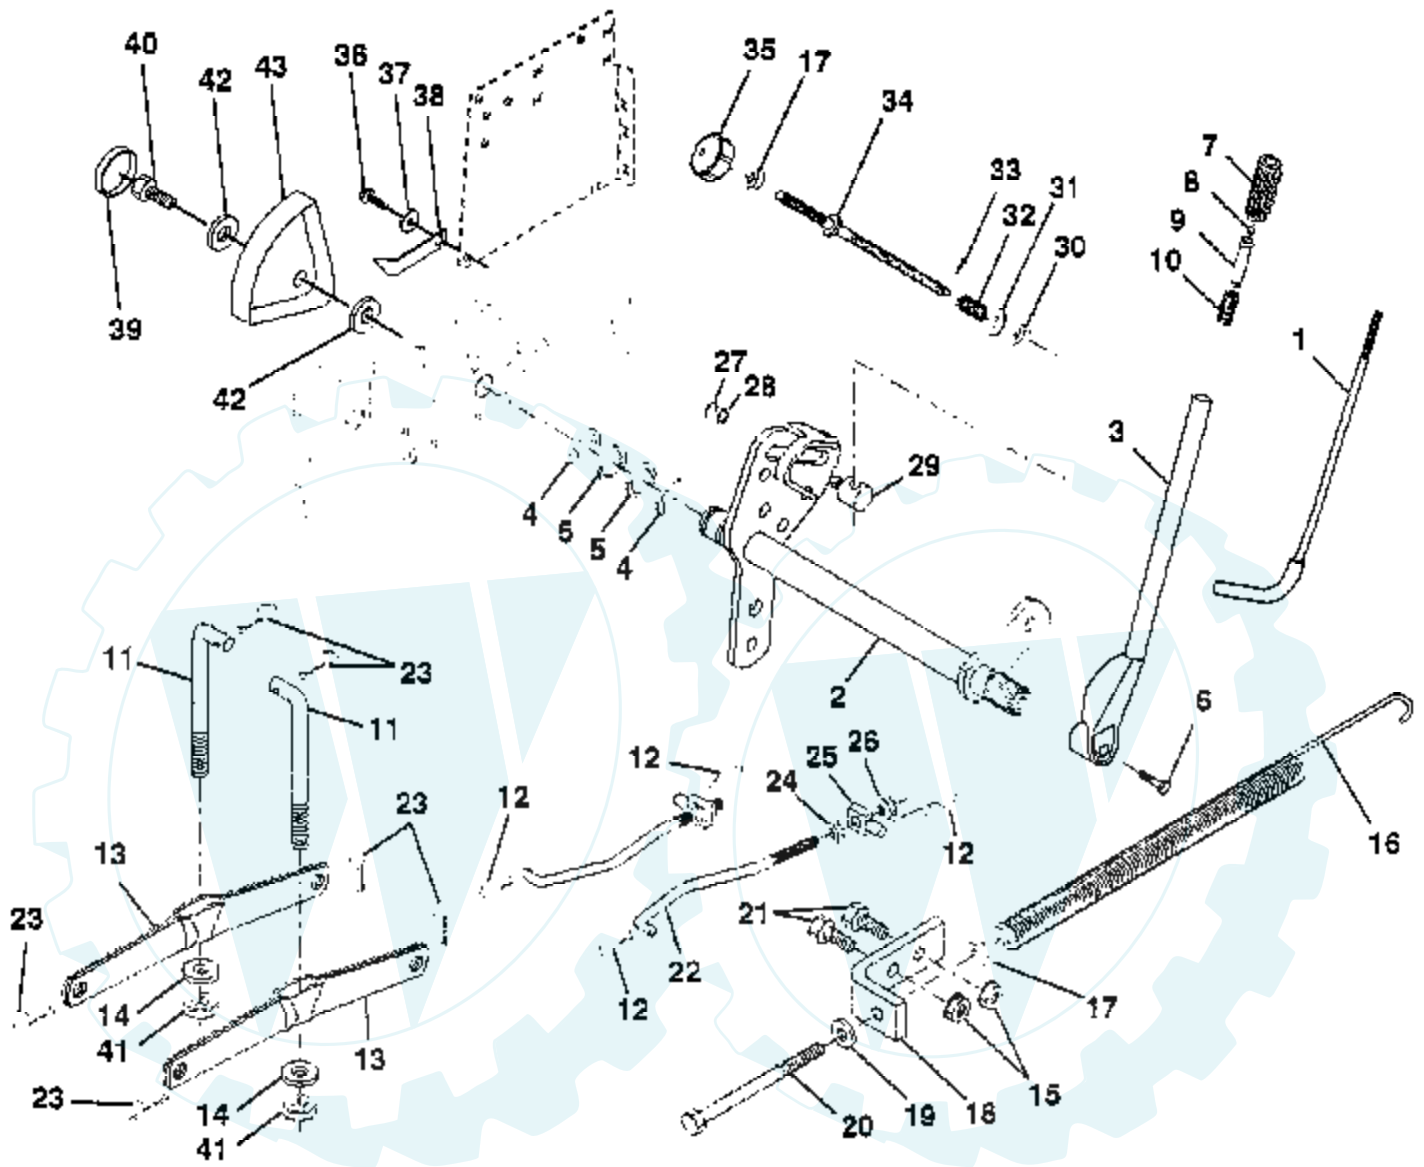

TRACTOR - - MODEL NUMBER AYP8209A69

GROUND DRIVE

TRACTOR - - MODEL NUMBER AYP8209A69

LIFT ASSEMBLY

NOTE: All component dimensions given in U.S. inches
1 inch = 25.4 mm

REPAIR PARTS

TRACTOR - - MODEL NUMBER AYP8209A69

MOWER DECK

TRACTOR -- MODEL NUMBER AYP8209A69

MOWER DECK

TRACTOR -- MODEL NUMBER AYP8209A69

SCHEMATIC

IGNITION SWITCH

POSITION	CIRCUIT
OFF	M + G
ON	B + L
START	B + S + L

NON-REMOVABLE CONNECTIONS