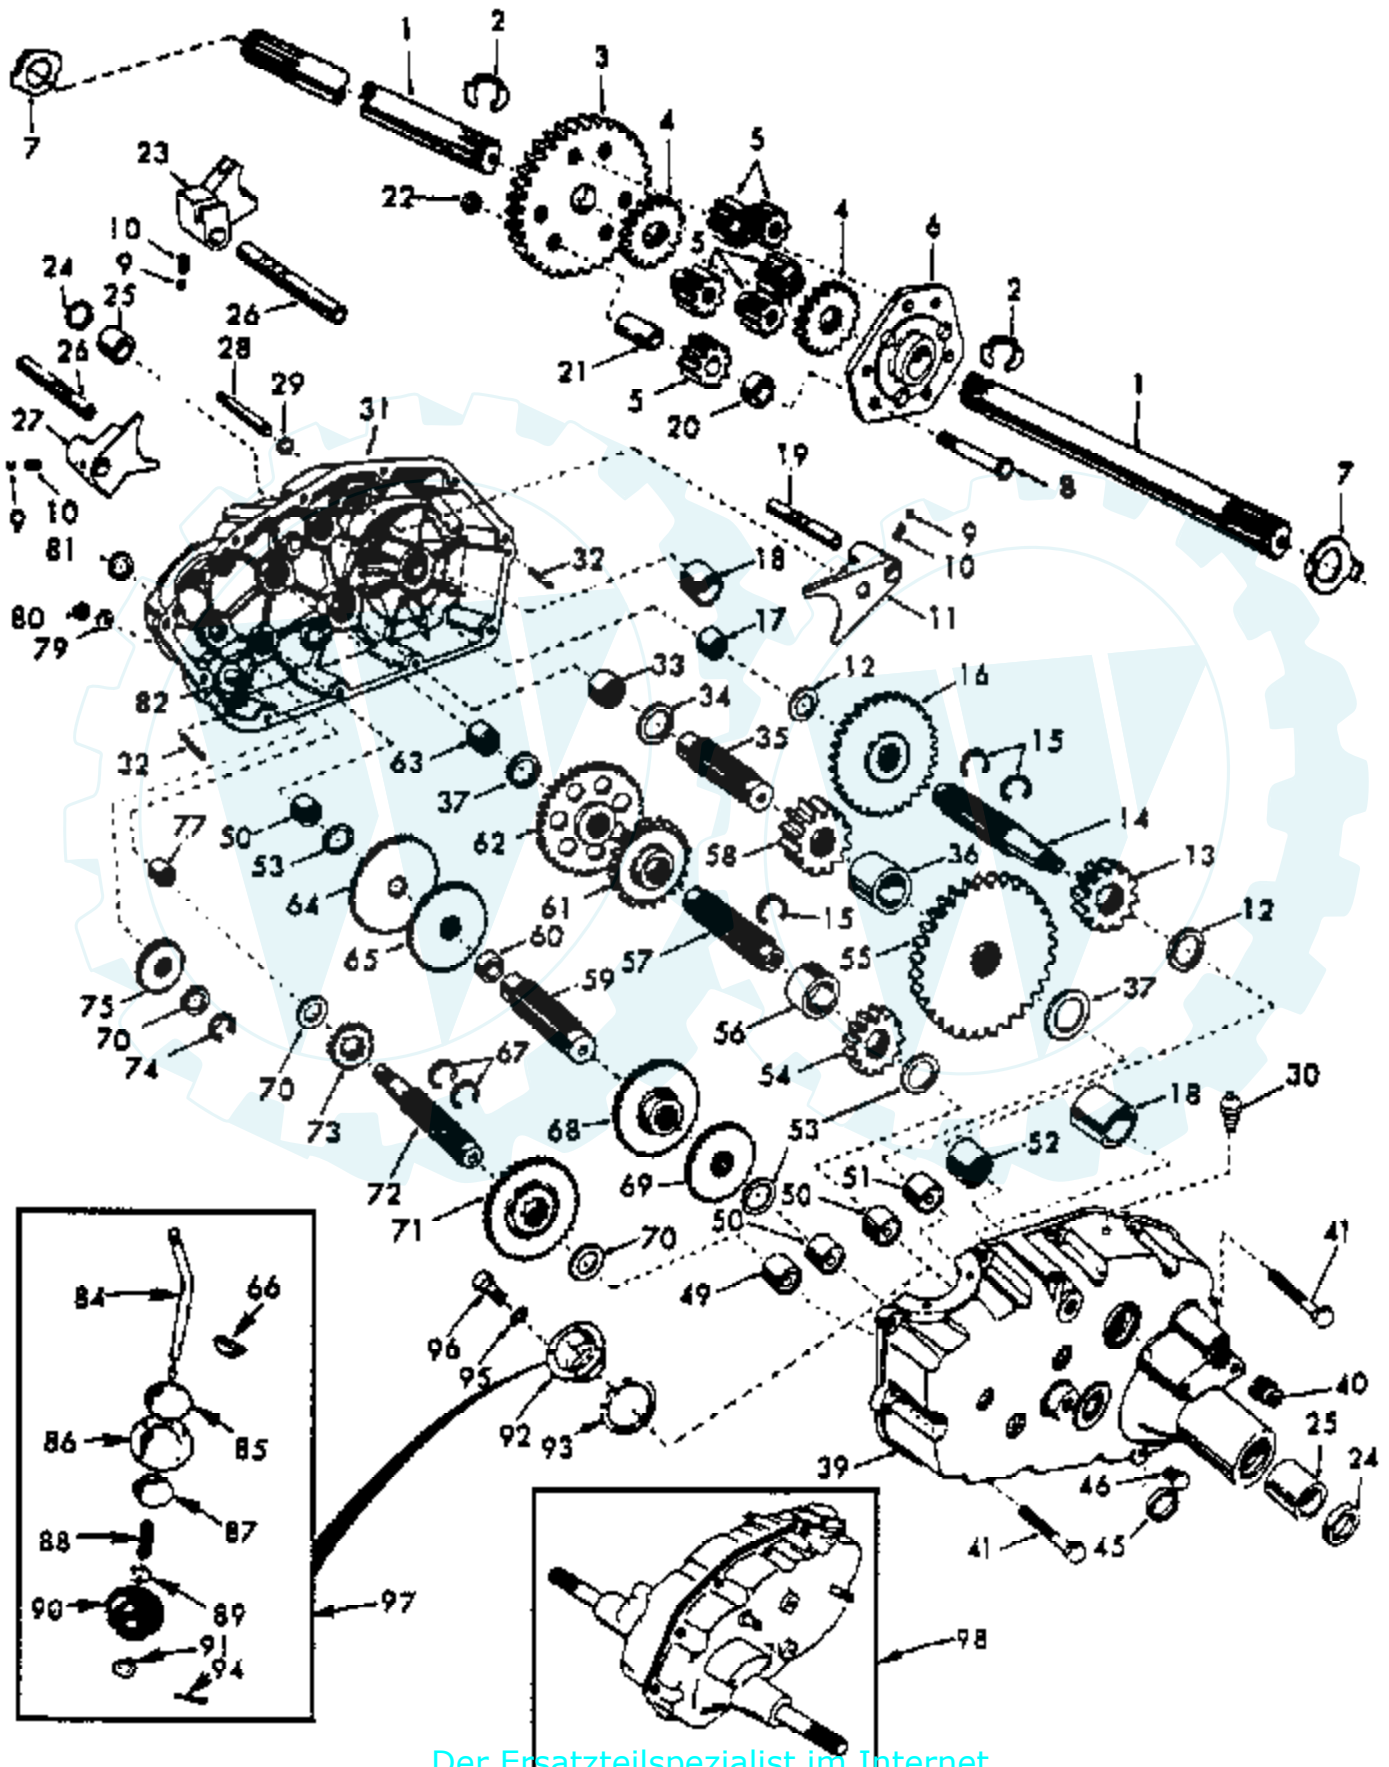

TRACTOR -- MODEL NUMBER AYP8209A69

TRANSAXLE