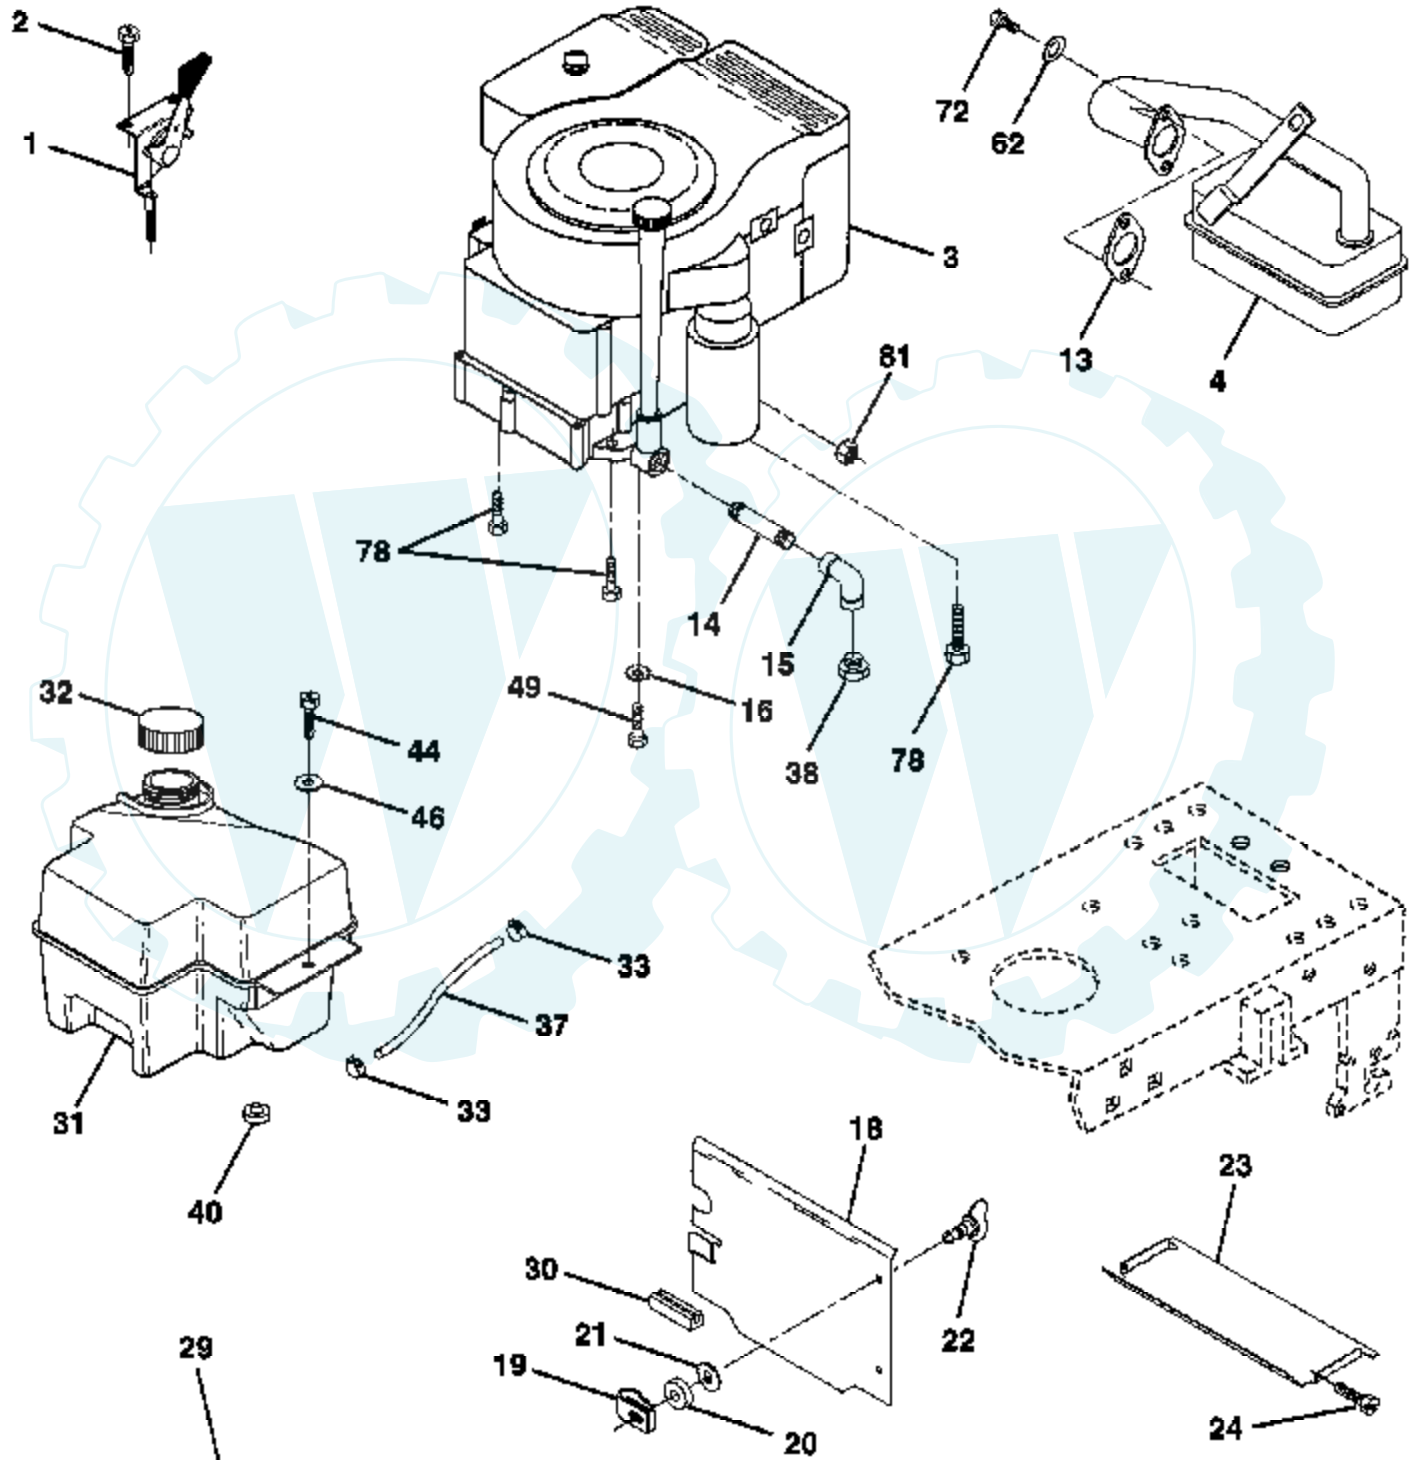

TRACTOR - - MODEL NUMBER AYP7159A59

ENGINE

OPTIONAL EQUIPMENT
Spark Arrester

Ref #	Part Number	Qty	Description
1	140310		CONTROL THROTTLE
2	17720410		SCREW LT
3			REFER TO IMAGE
4	137352		MUFFLER
13	125593X		SUB= 272293
14	13280324		PIPE NIPPLE
15	13200300		ELBOW
16	11050600		LOCKWASHER
18	136718		SHIELD HEAT
19	105839X		RECEPTACLE LT
20	105838X		RETAINER LT
21	19091016		WASHER
22	123650X		STUD.1/4.TURN
23	128953		HEAT SHIELD
24	17021008		SCREW
29	137180		SUB= 532137180
30	127057X		SUB= 532127057
31	140280		SUB= 161911
32	140527		CAP ASM FUEL
33	123487X		HOSE CLAMP
37	137040		LINE FUEL
38			REFER TO IMAGE
40	124028X		SUB= 532124028
44	17490412		SCREW HEX CRT
46	19091416		WASHER
49	17490616		SCREW GTV
62	10040500		LOCKWASHER
72	71070512		SCREW
78	17490620		SCREW
81	73510400		NUT