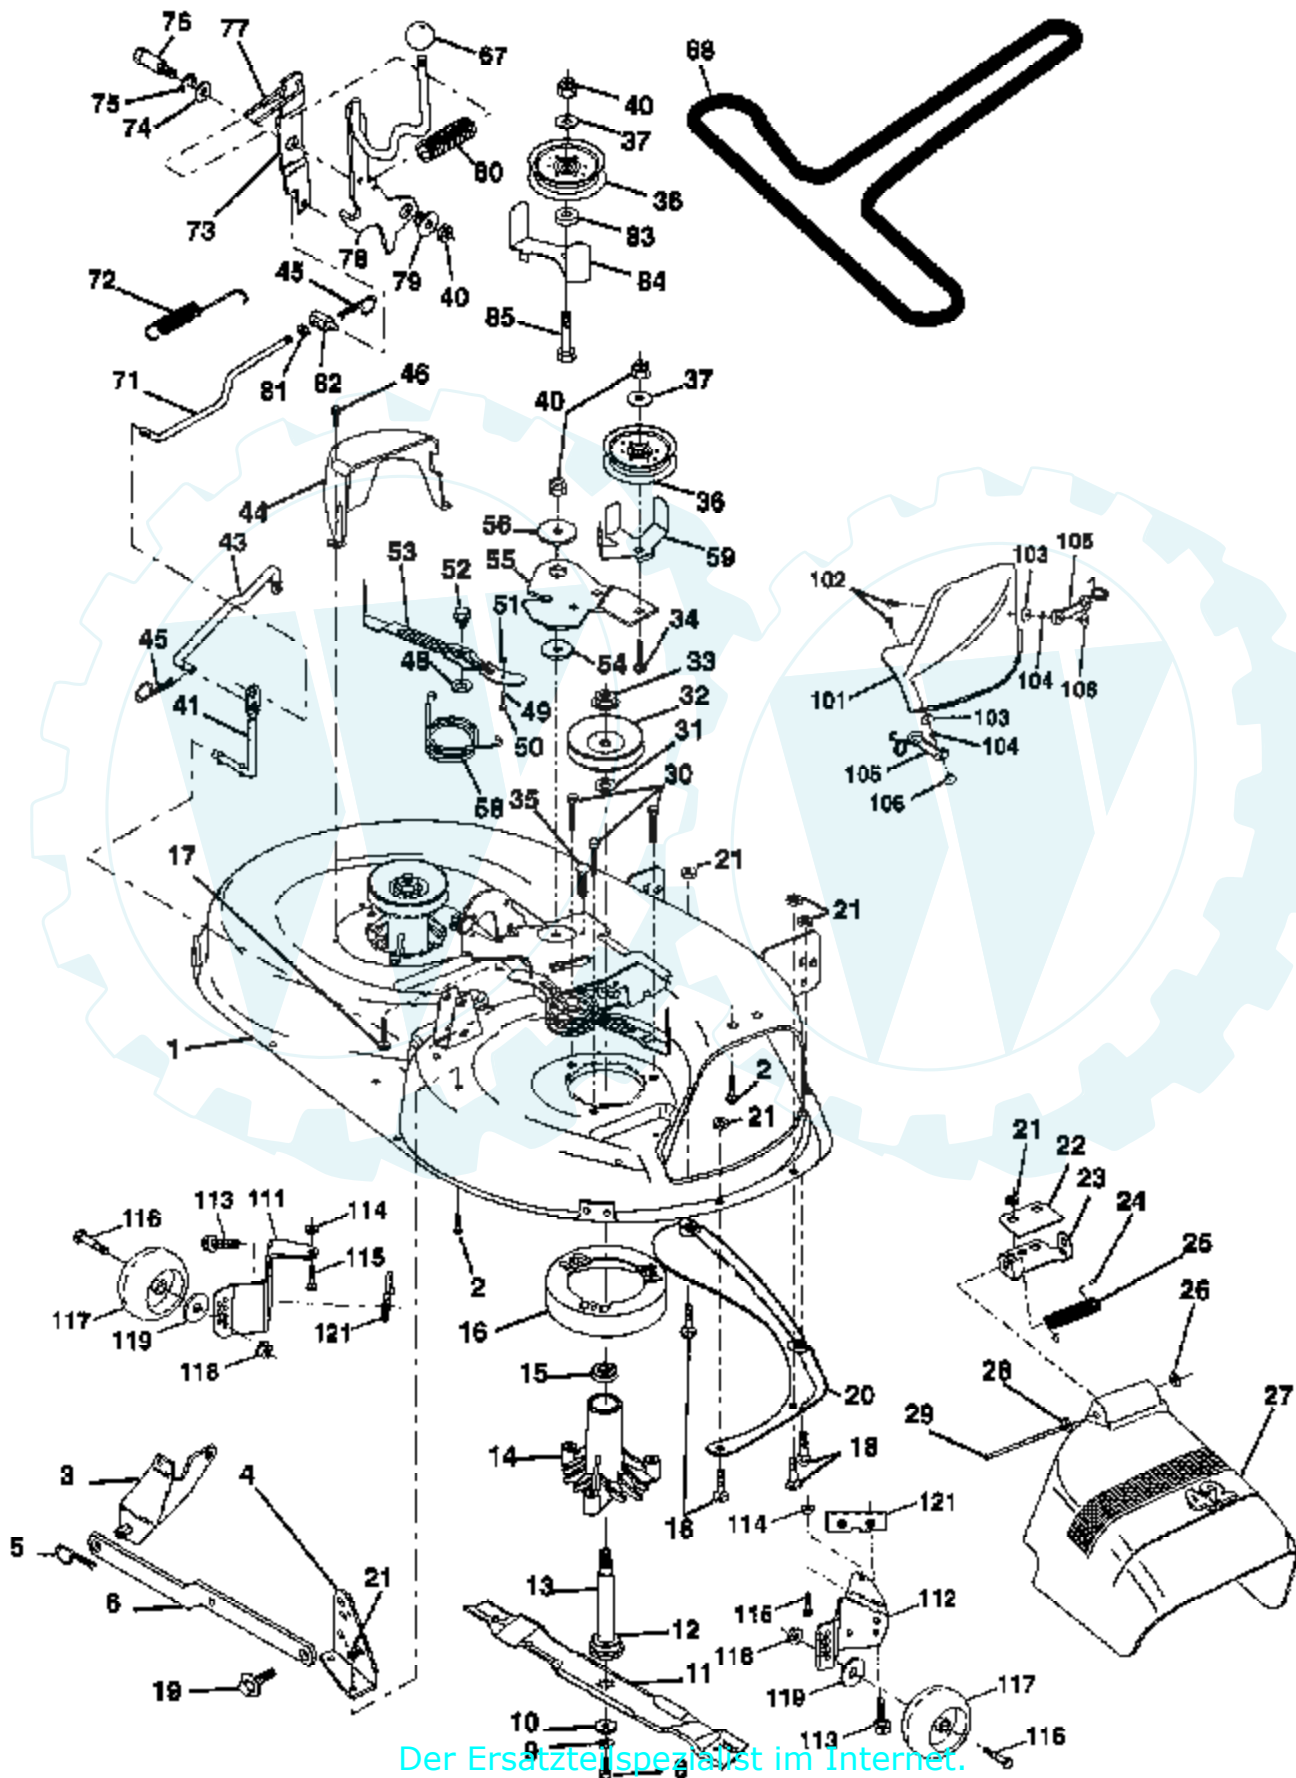

TRACTOR - - MODEL NUMBER AYP7159A59

42" MOWER DECK

Ref #	Part Number	Qty	Description
1	144393		DECK.WELD.42.
2	72140506		BOLT
3	138017		BRKT ASM SWAY BAR
4	138440		BRKT DECK SW BAR
5	4939M		SUB= 85902
6	130832		SUB= 130833
8	850857		BLADE BOLT
9	10030600		SUB= 10040600
10	140296		WASHER.HARD.BLADE
11	134149		"BLADE.42"" MULCHER"
12	129895		BEARING.BALL
13	137645		SUB= 137646
14	128774		HSG ASM MANDREL
15	110485X		BEARING
16	140329		STRIPPER RND MWR
17	72110610		BOLT RDHD 3/8-16
18	72140505		BOLT
19	132827		BOLT SHD 5/16-18
20	136888		SUB= 918136888
21	73680500		SUB= 73690500
22	134753		STIFFENER BRKT
23	131267		DEFLECTOR BRKT
24	105304X		CAP-SLEEVE LT
25	123713X		SPRING TORSION
26	110452X		NUT PUSH M
27	130968		DEFLECTOR.SHIELD
28	19111016		WASHER
29	131491		HINGE ROD
30	138776		SUB= 157722
31	129963		WASHER
32	129861		SUB= 153535
33	137266		SUB= 139729
34	72110614		BOLT
35	133835		XMAS TREE FASTNER
36	131494		FLAT IDLER PULLEY
37	19131316		WASHER
40	73680600		SUB= 73690600
41	133551		PIVOT ROD
43	140083		ROD CLUTCH W/NIBS
44	140088		GUARD MAND LH BLK
45	4497H		RETAINER M
46	137729		SCREW.1/4-20X5/8
48	133944		HARD SMALL WASHER
49	133940		SUB= 151785
50	131340		SHOULDER BOLT
51	69180		LOCKNUT
52	139888		BOLT.SHLD.5/16-18
53	131845		BRAKE PAD ARM ASM
54	133943		HARDENED WASHER
55	140084		SUB= 151785
56	122052X		SPACER RETAINER
58	140086		SPRING TORSN BRAK
59	141043		GUARD IDLER TUV
67	106933X		KNOB T (1/2-HOLE)
68	144200		BELT.V.T-PATH
71	142427		ROD CLUTCH 38/42
72	131870		RETURN SPRING
73	127847		CLUTCH ARM SECOND