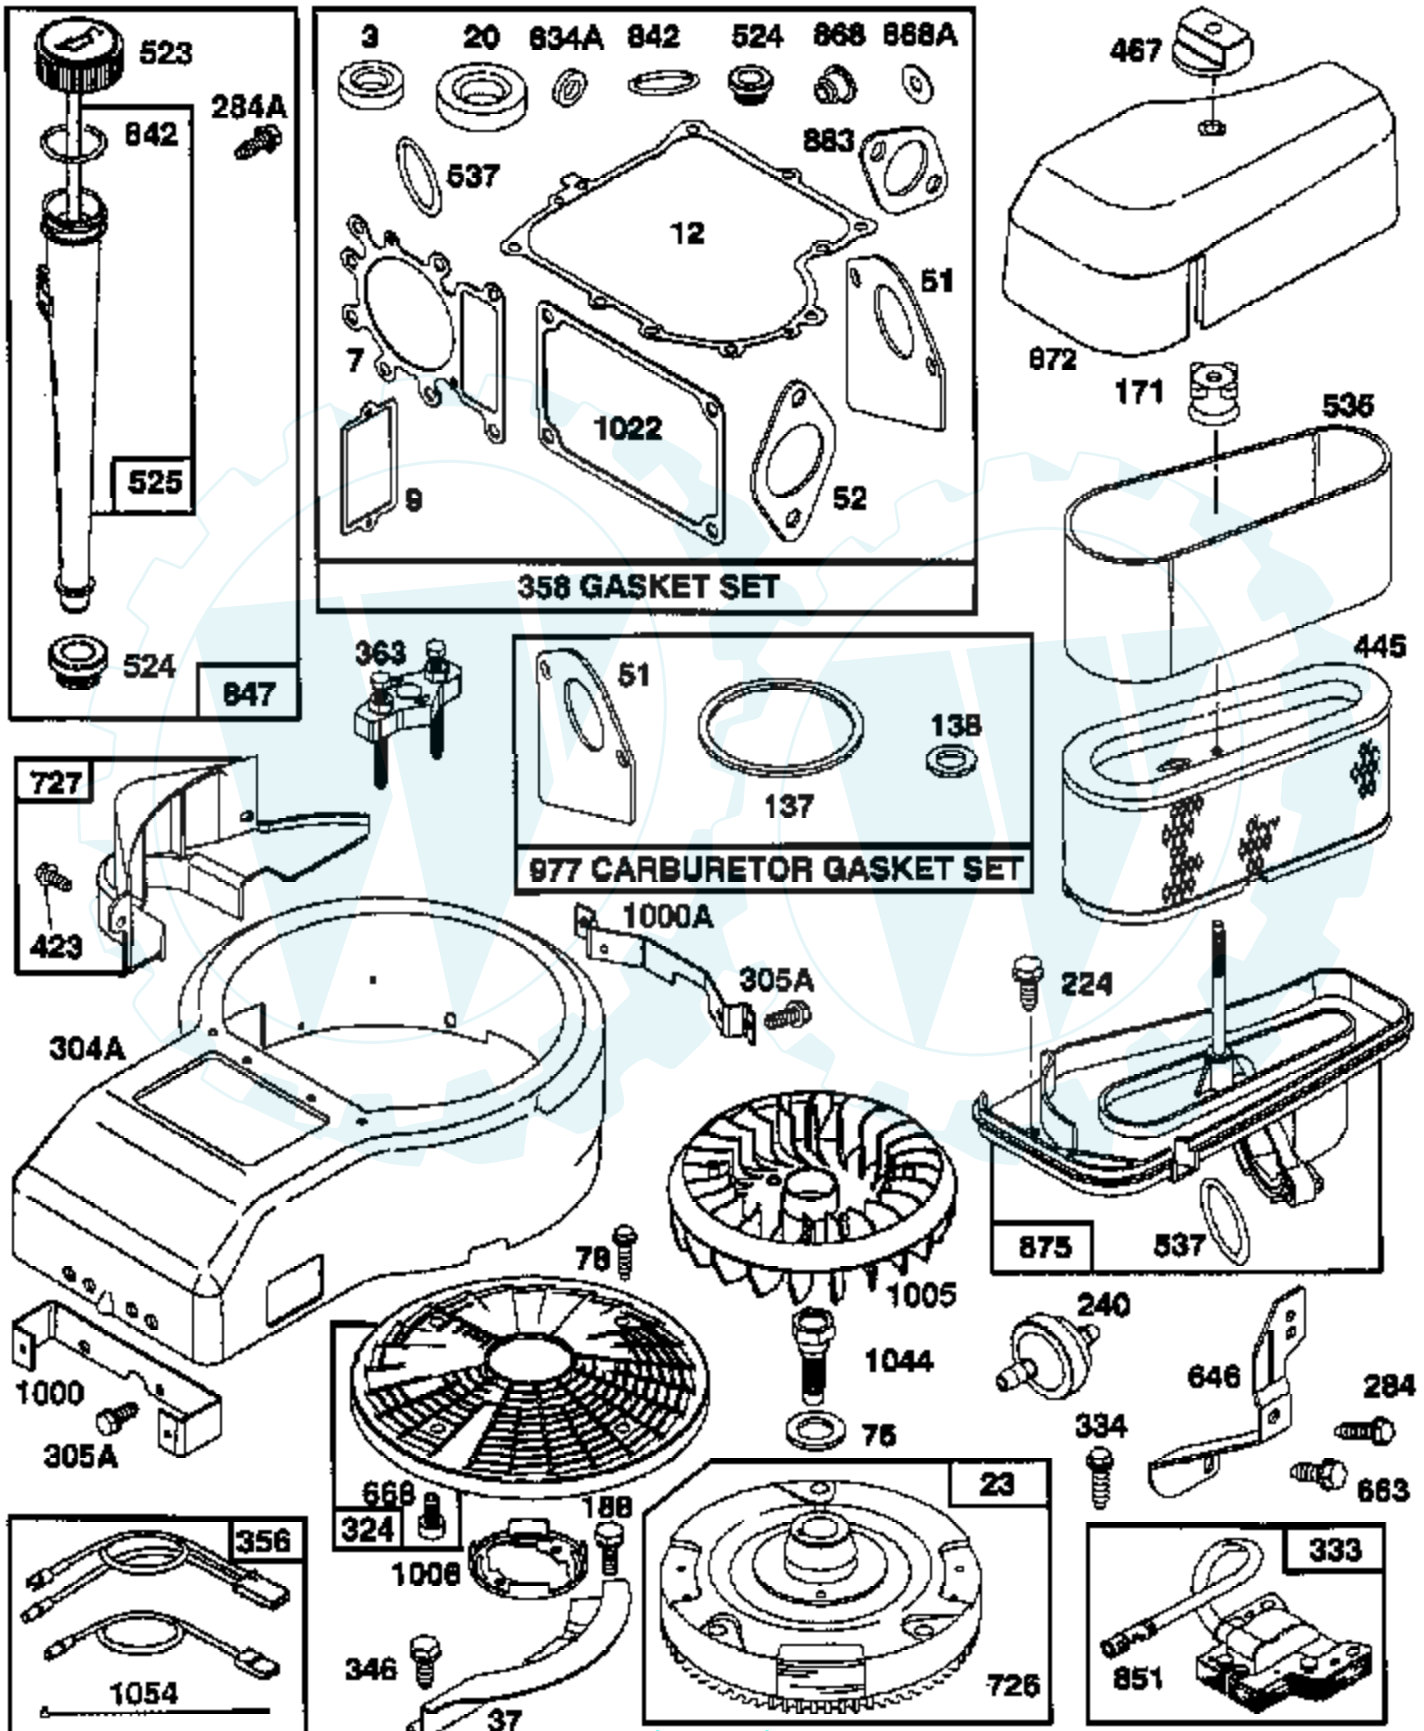

TRACTOR -- MODEL NUMBER AYP7159A59

BRIGGS & STRATTON ENGINE - MODEL NUMBER 28Q777, TYPE NUMBER 0164-01

Ref #	Part Number	Qty	Description
1	496412		CYLINDER ASSY
2	399265		P/N CONFLICT - CHECK WITH SUPPLIER
3	391086		SEAL, OIL
5	495858		HEAD, CYLINDER
7	272614		GASKET, CYLINDER HEAD
8	495735		BREATHER ASSY
9	27803		GASKET, VALVE COVER
10	94621		SCREW, STEMS
11	281246		TUBE, BREATHER
12	271916		GASKET, CRANKCASE COVER 1/64"
	271997		GASKET, CRANKCASE COVER .005"
	271996		GASKET, CRANKCASE COVER .009"
13	94728		SCREW, CYLINDER HEAD
15	94239		PLUG, OIL DRAIN
16	495162		CRANKSHAFT
	94196		KEY, TIMING GEAR
18	496742		BASE ENGINE
20	291675		SEAL, OIL
22	94624		SCREW, SEMS, BASE MOUNTING
23	492326		FLYWHEEL & RING GEAR ASSY, MAGNETO
24	222698		KEY, FLYWHEEL
25	495860		PISTON ASSY, STANDARD SIZE
	495977		PISTON ASSY .010" OVERSIZE
	495978		PISTON ASSY .020" OVERSIZE
	495979		PISTON ASSY .030" OVERSIZE
26	495854		RING SET, PISTON, STANDARD SIZE
	495852		RING SET, PISTON, .010" OVERSIZE
	495851		RING SET, PISTON, .020" OVERSIZE
	495855		RING SET, PISTON, .030" OVERSIZE
27	260924		LOCK, PISTON PIN
28	299691		PIN ASSEMBLY, PISTON, STANDARD
	391286		PIN ASSEMBLY, PISTON .005" OVER
29	494504		ROD ASSY, CONNECTING
	495490		ROD ASSY, CONNECTING
32	94695		SCREW
32A	94648		SCREW
33	495856		VALVE, EXHAUST
34	495857		VALVE, INTAKE
35	262811		SPRING, VALVE
37	224502		GUARD, FLYWHEEL
40	224641		RETAINER, VALVE SPRING
45	262411		TAPPET, VALVE
46	496651		GEAR, CAM
51	272465		GASKET, CARBURETOR (CARBURETOR TO ELBOW)
52	272569		GASKET, CARBURETOR
53	94637		STUD, CARBURETOR MOUNTING
75	224061		WASHER, SPRING
78	74821		SCREW, SEMS
95	94098		SCREW, THROTTLE
98	495932		VALVE, NEEDLE
104	231789		PIN, FLOAT HINGE
105	231855		VALVE ASSY, INLET NEEDLE
106	231854		INLET VALVE SEAT
108	224540		VALVE, CHOKE
116A	281402		O-RING
117	231858		JET, NEEDLE VALVE
118	495800		SCREW, IDLE SPEED
121	497535		CARBURETOR OVERHAUL KIT