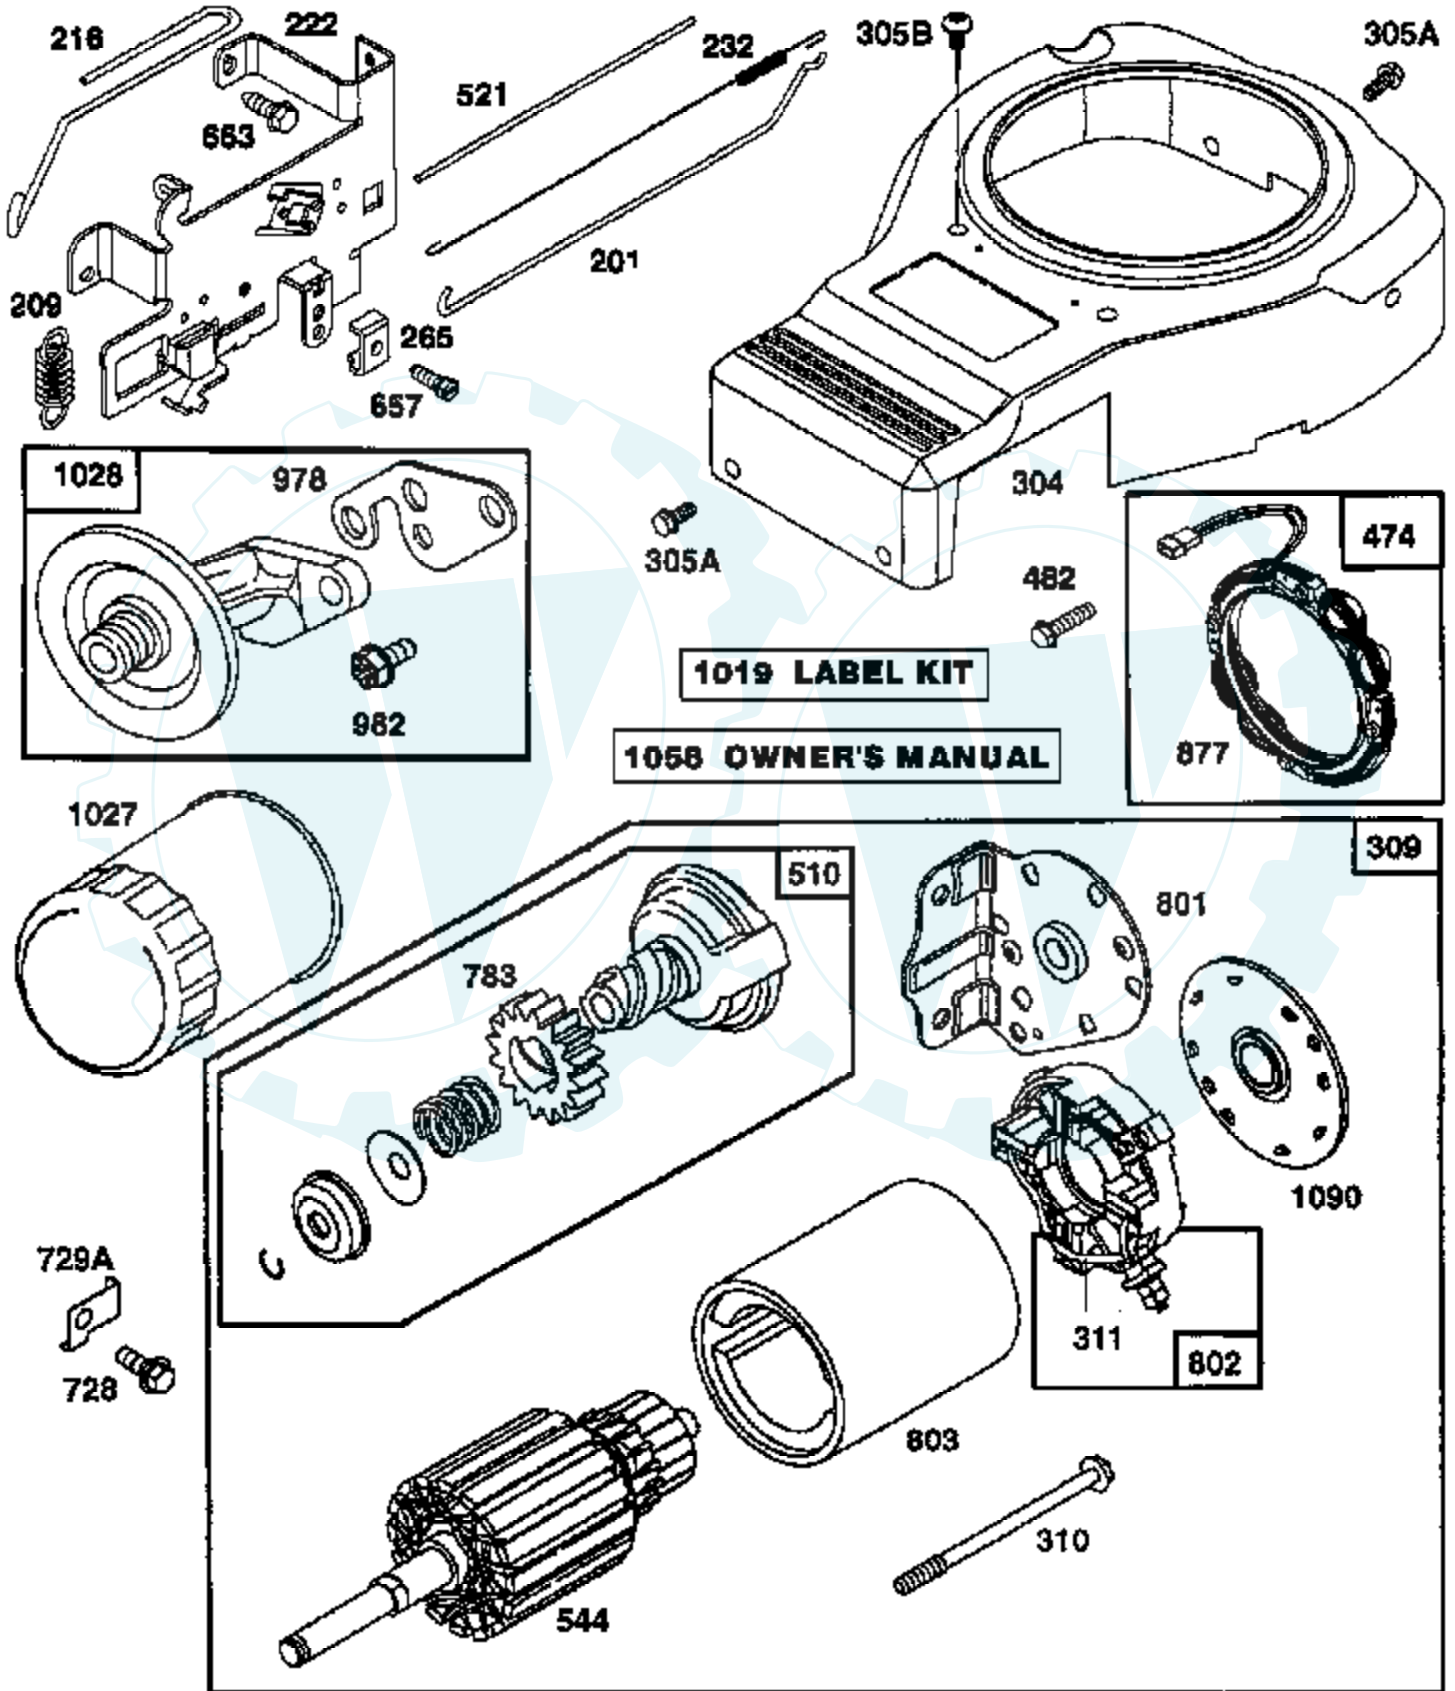

TRACTOR - - MODEL NUMBER AYP7159A59

BRIGGS & STRATTON ENGINE - MODEL NUMBER 28Q777, TYPE NUMBER 0164-01

Ref #	Part Number	Qty	Description
1	496412		CYLINDER ASSY
2	399265		P/N CONFLICT - CHECK WITH SUPPLIER
3	391086		SEAL, OIL
5	495858		HEAD, CYLINDER
7	272614		GASKET, CYLINDER HEAD
8	495735		BREATHER ASSY
9	27803		GASKET, VALVE COVER
10	94621		SCREW, STEMS
11	281246		TUBE, BREATHER
12	271916		GASKET, CRANKCASE COVER 1/64"
	271997		GASKET, CRANKCASE COVER .005"
	271996		GASKET, CRANKCASE COVER .009"
13	94728		SCREW, CYLINDER HEAD
15	94239		PLUG, OIL DRAIN
16	495162		CRANKSHAFT
	94196		KEY, TIMING GEAR
18	496742		BASE ENGINE
20	291675		SEAL, OIL
22	94624		SCREW, SEMS, BASE MOUNTING
23	492326		FLYWHEEL & RING GEAR ASSY, MAGNETO
24	222698		KEY, FLYWHEEL
25	495860		PISTON ASSY, STANDARD SIZE
	495977		PISTON ASSY .010" OVERSIZE
	495978		PISTON ASSY .020" OVERSIZE
	495979		PISTON ASSY .030" OVERSIZE
26	495854		RING SET, PISTON, STANDARD SIZE
	495852		RING SET, PISTON, .010" OVERSIZE
	495851		RING SET, PISTON, .020" OVERSIZE
	495855		RING SET, PISTON, .030" OVERSIZE
27	260924		LOCK, PISTON PIN
28	299691		PIN ASSEMBLY, PISTON, STANDARD
	391286		PIN ASSEMBLY, PISTON .005" OVER
29	494504		ROD ASSY, CONNECTING
	495490		ROD ASSY, CONNECTING
32	94695		SCREW
32A	94648		SCREW
33	495856		VALVE, EXHAUST
34	495857		VALVE, INTAKE
35	262811		SPRING, VALVE
37	224502		GUARD, FLYWHEEL
40	224641		RETAINER, VALVE SPRING
45	262411		TAPPET, VALVE
46	496651		GEAR, CAM
51	272465		GASKET, CARBURETOR (CARBURETOR TO ELBOW)
52	272569		GASKET, CARBURETOR
53	94637		STUD, CARBURETOR MOUNTING
75	224061		WASHER, SPRING
78	74821		SCREW, SEMS
95	94098		SCREW, THROTTLE
98	495932		VALVE, NEEDLE
104	231789		PIN, FLOAT HINGE
105	231855		VALVE ASSY, INLET NEEDLE
106	231854		INLET VALVE SEAT
108	224540		VALVE, CHOKE
116A	281402		O-RING
117	231858		JET, NEEDLE VALVE
118	495800		SCREW, IDLE SPEED
121	497535		CARBURETOR OVERHAUL KIT