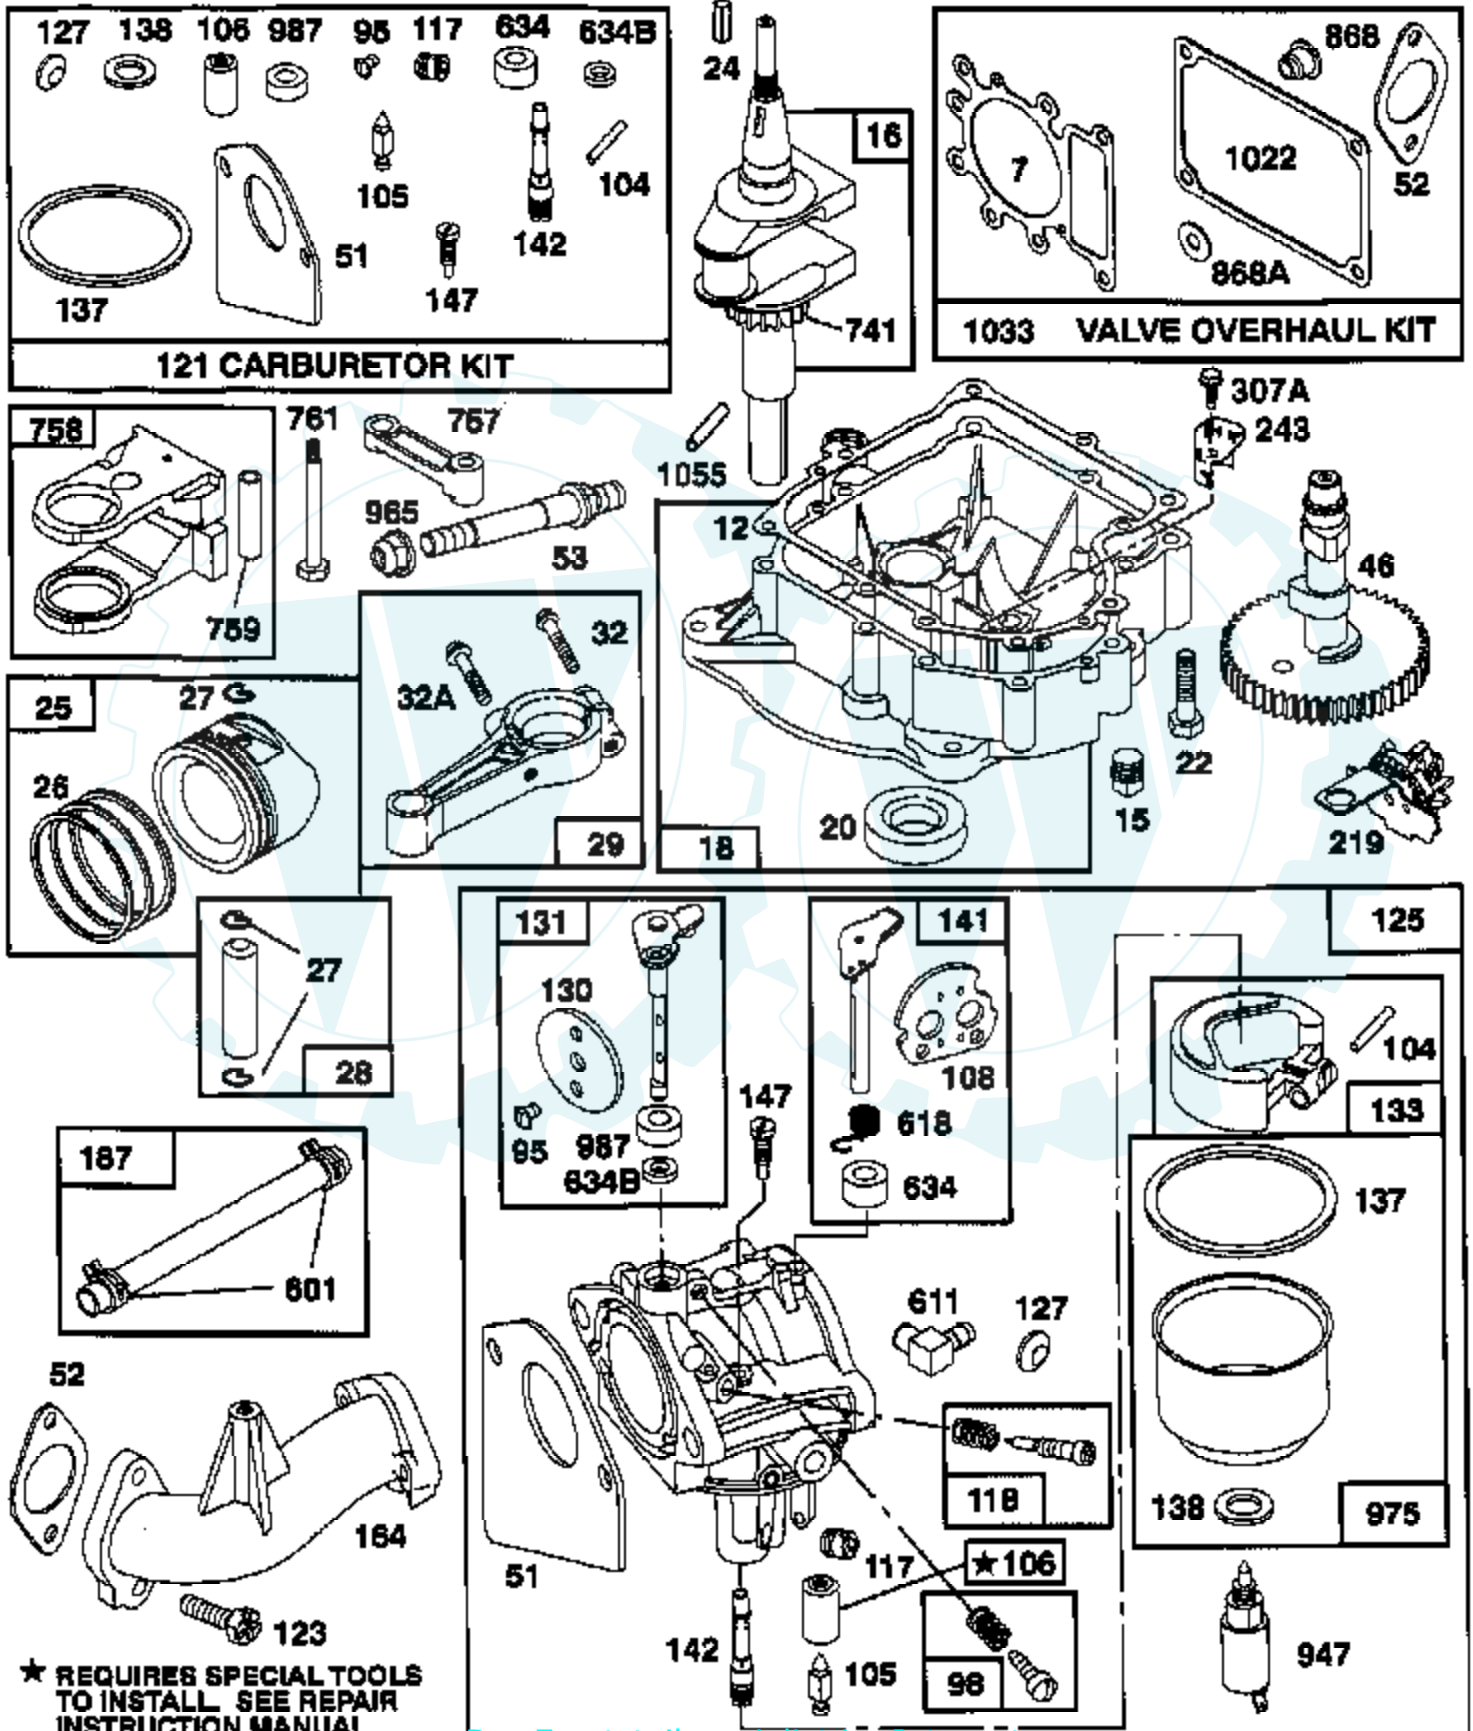

TRACTOR - - MODEL NUMBER AYP7159A59

BRIGGS & STRATTON ENGINE - MODEL NUMBER 28Q777, TYPE NUMBER 0164-01

Ref #	Part Number	Qty	Description
1	496412		CYLINDER ASSY
2	399265		P/N CONFLICT - CHECK WITH SUPPLIER
3	391086		SEAL, OIL
5	495858		HEAD, CYLINDER
7	272614		GASKET, CYLINDER HEAD
8	495735		BREATHER ASSY
9	27803		GASKET, VALVE COVER
10	94621		SCREW, STEMS
11	281246		TUBE, BREATHER
12	271916		GASKET, CRANKCASE COVER 1/64"
	271997		GASKET, CRANKCASE COVER .005"
	271996		GASKET, CRANKCASE COVER .009"
13	94728		SCREW, CYLINDER HEAD
15	94239		PLUG, OIL DRAIN
16	495162		CRANKSHAFT
	94196		KEY, TIMING GEAR
18	496742		BASE ENGINE
20	291675		SEAL, OIL
22	94624		SCREW, SEMS, BASE MOUNTING
23	492326		FLYWHEEL & RING GEAR ASSY, MAGNETO
24	222698		KEY, FLYWHEEL
25	495860		PISTON ASSY, STANDARD SIZE
	495977		PISTON ASSY .010" OVERSIZE
	495978		PISTON ASSY .020" OVERSIZE
	495979		PISTON ASSY .030" OVERSIZE
26	495854		RING SET, PISTON, STANDARD SIZE
	495852		RING SET, PISTON, .010" OVERSIZE
	495851		RING SET, PISTON, .020" OVERSIZE
	495855		RING SET, PISTON, .030" OVERSIZE
27	260924		LOCK, PISTON PIN
28	299691		PIN ASSEMBLY, PISTON, STANDARD
	391286		PIN ASSEMBLY, PISTON .005" OVER
29	494504		ROD ASSY, CONNECTING
	495490		ROD ASSY, CONNECTING
32	94695		SCREW
32A	94648		SCREW
33	495856		VALVE, EXHAUST
34	495857		VALVE, INTAKE
35	262811		SPRING, VALVE
37	224502		GUARD, FLYWHEEL
40	224641		RETAINER, VALVE SPRING
45	262411		TAPPET, VALVE
46	496651		GEAR, CAM
51	272465		GASKET, CARBURETOR (CARBURETOR TO ELBOW)
52	272569		GASKET, CARBURETOR
53	94637		STUD, CARBURETOR MOUNTING
75	224061		WASHER, SPRING
78	74821		SCREW, SEMS
95	94098		SCREW, THROTTLE
98	495932		VALVE, NEEDLE
104	231789		PIN, FLOAT HINGE
105	231855		VALVE ASSY, INLET NEEDLE
106	231854		INLET VALVE SEAT
108	224540		VALVE, CHOKE
116A	281402		O-RING
117	231858		JET, NEEDLE VALVE
118	495800		SCREW, IDLE SPEED
121	497535		CARBURETOR OVERHAUL KIT