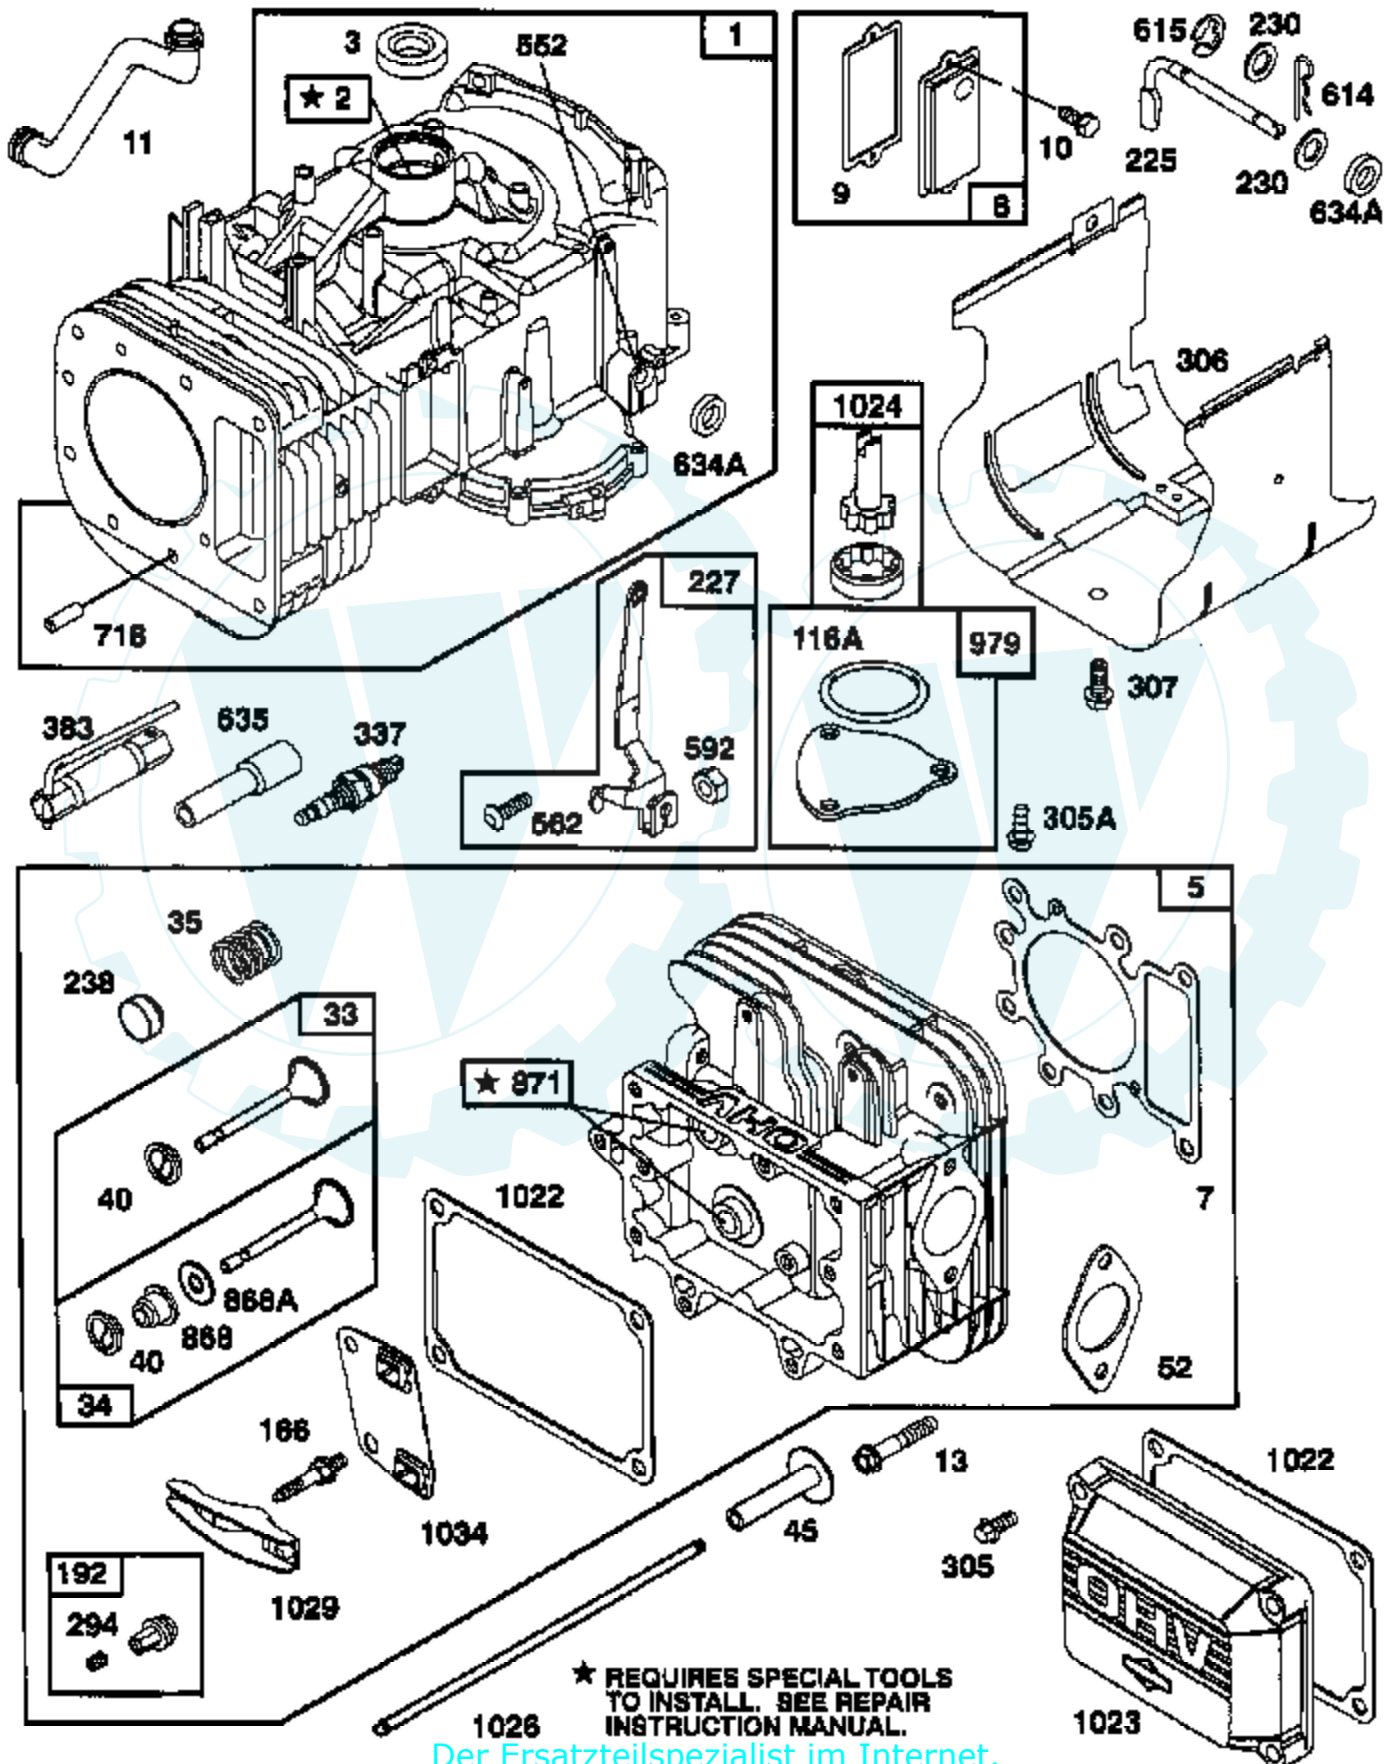

# TRACTOR - - MODEL NUMBER AYP7159A59

BRIGGS & STRATTON ENGINE - MODEL NUMBER 28Q777, TYPE NUMBER 0164-01

Ref #	Part Number	Qty	Description
1	496412		CYLINDER ASSY
2	399265		P/N CONFLICT - CHECK WITH SUPPLIER
3	391086		SEAL, OIL
5	495858		HEAD, CYLINDER
7	272614		GASKET, CYLINDER HEAD
8	495735		BREATHER ASSY
9	27803		GASKET, VALVE COVER
10	94621		SCREW, STEMS
11	281246		TUBE, BREATHER
12	271916		GASKET, CRANKCASE COVER 1/64"
	271997		GASKET, CRANKCASE COVER .005"
	271996		GASKET, CRANKCASE COVER .009"
13	94728		SCREW, CYLINDER HEAD
15	94239		PLUG, OIL DRAIN
16	495162		CRANKSHAFT
	94196		KEY, TIMING GEAR
18	496742		BASE ENGINE
20	291675		SEAL, OIL
22	94624		SCREW, SEMS, BASE MOUNTING
23	492326		FLYWHEEL & RING GEAR ASSY, MAGNETO
24	222698		KEY, FLYWHEEL
25	495860		PISTON ASSY, STANDARD SIZE
	495977		PISTON ASSY .010" OVERSIZE
	495978		PISTON ASSY .020" OVERSIZE
	495979		PISTON ASSY .030" OVERSIZE
26	495854		RING SET, PISTON, STANDARD SIZE
	495852		RING SET, PISTON, .010" OVERSIZE
	495851		RING SET, PISTON, .020" OVERSIZE
	495855		RING SET, PISTON, .030" OVERSIZE
27	260924		LOCK, PISTON PIN
28	299691		PIN ASSEMBLY, PISTON, STANDARD
	391286		PIN ASSEMBLY, PISTON .005" OVER
29	494504		ROD ASSY, CONNECTING
	495490		ROD ASSY, CONNECTING
32	94695		SCREW
32A	94648		SCREW
33	495856		VALVE, EXHAUST
34	495857		VALVE, INTAKE
35	262811		SPRING, VALVE
37	224502		GUARD, FLYWHEEL
40	224641		RETAINER, VALVE SPRING
45	262411		TAPPET, VALVE
46	496651		GEAR, CAM
51	272465		GASKET, CARBURETOR (CARBURETOR TO ELBOW)
52	272569		GASKET, CARBURETOR
53	94637		STUD, CARBURETOR MOUNTING
75	224061		WASHER, SPRING
78	74821		SCREW, SEMS
95	94098		SCREW, THROTTLE
98	495932		VALVE, NEEDLE
104	231789		PIN, FLOAT HINGE
105	231855		VALVE ASSY, INLET NEEDLE
106	231854		INLET VALVE SEAT
108	224540		VALVE, CHOKE
116A	281402		O-RING
117	231858		JET, NEEDLE VALVE
118	495800		SCREW, IDLE SPEED
121	497535		CARBURETOR OVERHAUL KIT