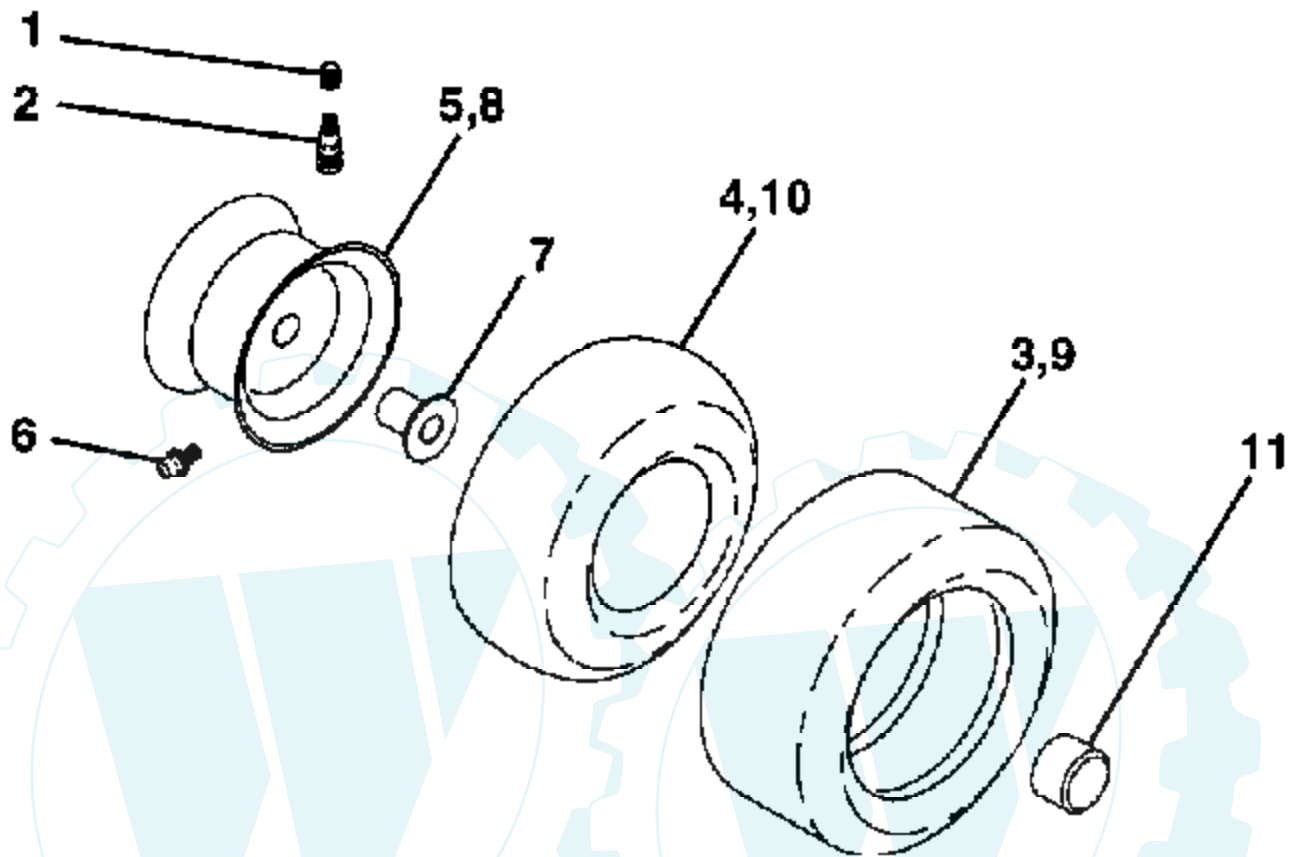

WHEELS AND TIRES

NOTE: All component dimensions given in U.S. inches
1 inch = 25.4 mm

Ref #	Part Number	Qty	Description
1	59192		VALVE CAP
2	65139		VALVE STEM LT
3	106222X		SUB= 122073X
4	59904		TUBE.5.3/4.5/6
5	106732X427		"RIM ASM 6"" FRT"
6	278H		FITTING LT
7	9040H		"FLANGE, BEARING"
8	106108X427		"RIM AS 8"" REAR"
9	122082X		SUB= 918122082X
10	7152J		TUBE.18X9.5-8
11	104757X		HUB CAP