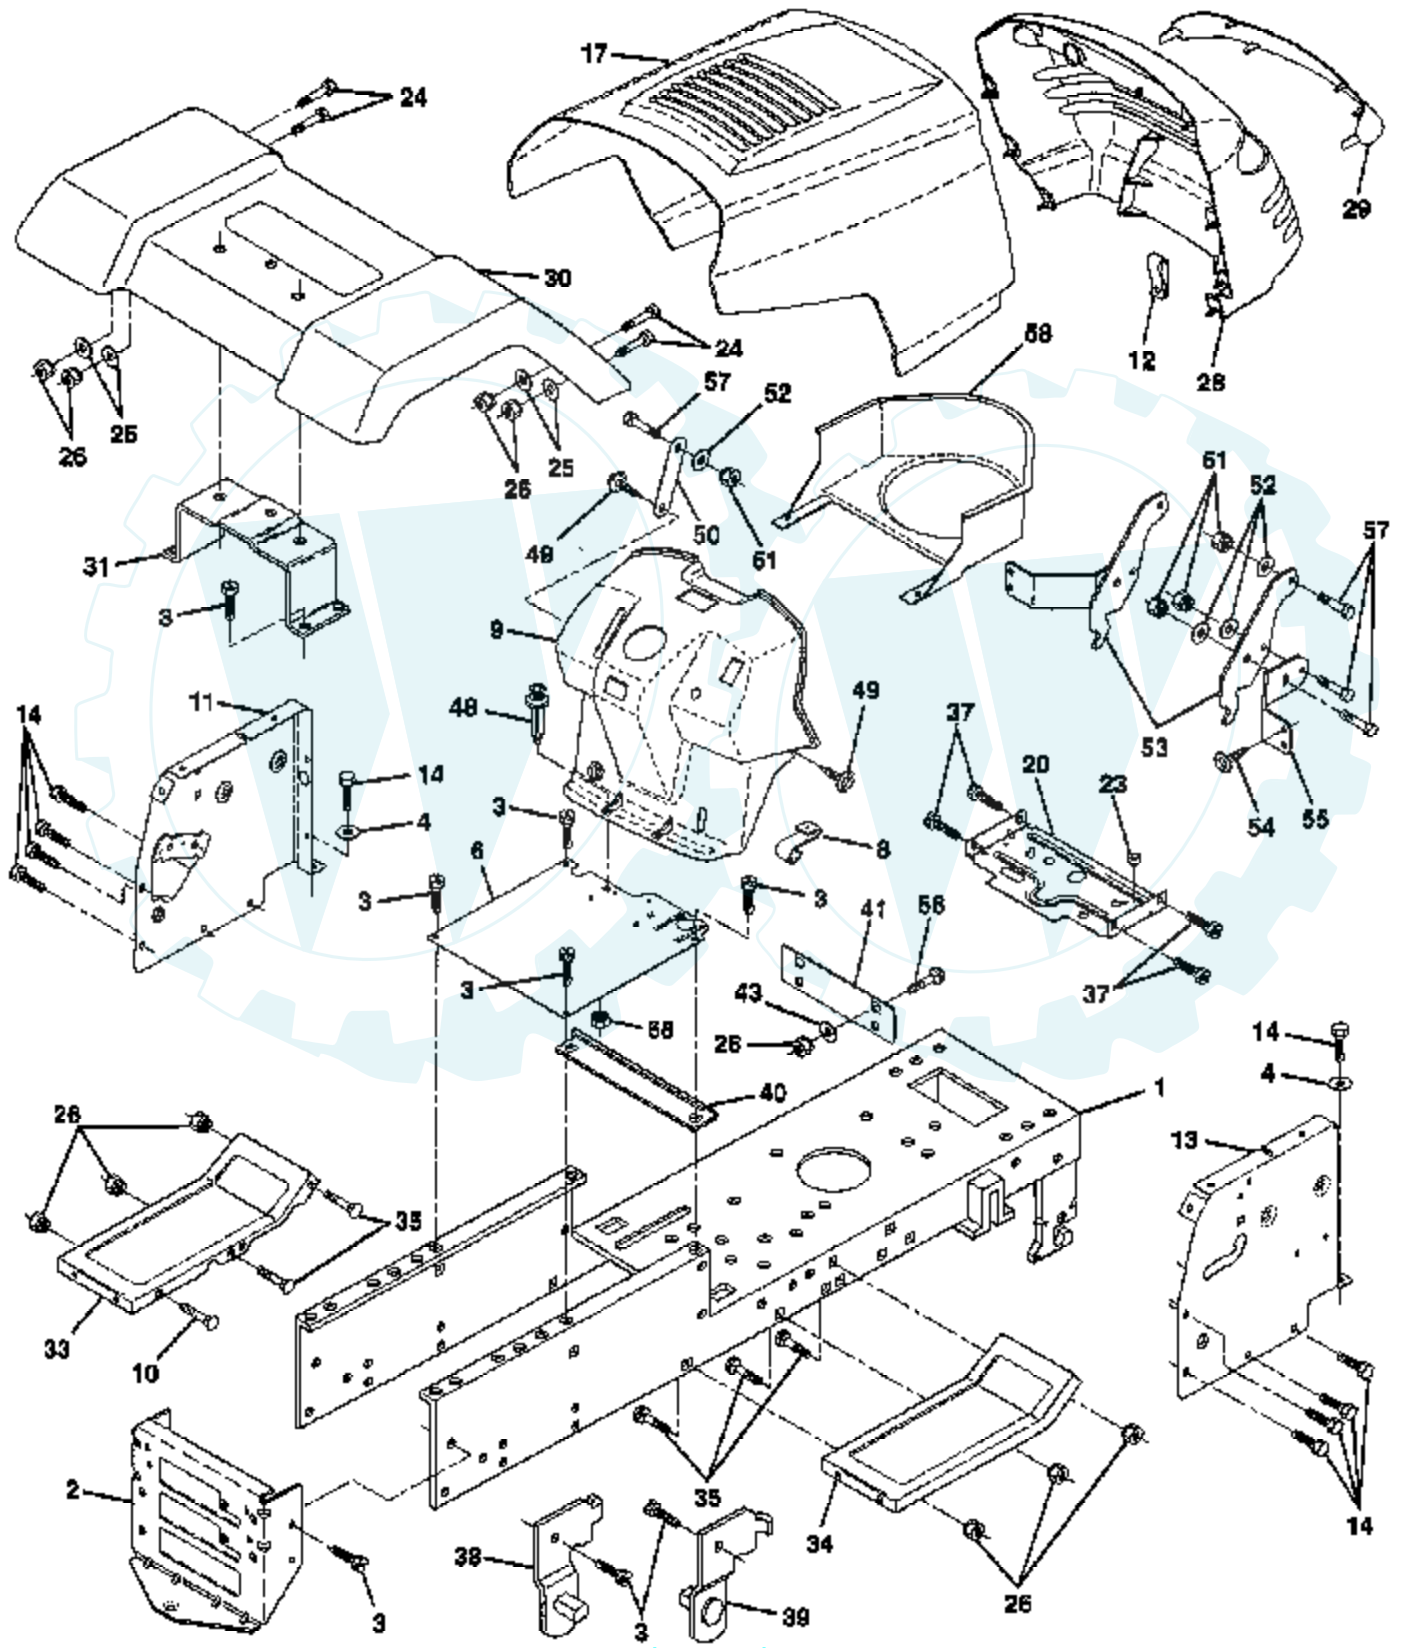

TRACTOR - - MODEL NUMBER AYP7159A59

CHASSIS AND ENCLOSURES

Ref #	Part Number	Qty	Description
1	145501		CHASSIS.WLD.11GA
2	140356		SUB= 145009
3	17490612		SCREW
4	19131216		WASHER
6	145208X013		SADDLE.SLKSCR.6SP
8	126471X		"CLIP,INSULATOR"
9	140622		SUB= 532142467
10	72140608		SUB= 72110608
11	140311		PANEL ASM DASH
12	145660		CLIP.TINNERMAN
13	140178		SUB= 146959
14	17490608		SCREW LT
17	139394X418		HOOD.STL.PRIV.LB
20	140281		SUB= 140281X431
23	124028X		SUB= 532124028
24	74780616		BOLT
25	19131312		WASHER
26	73800600		NUT
28	140141		SUB= 157373
29	140273		LENS GRILLE
30	109872X418		FENDER.ASM
31	139976		BRACKET SUPT FEND
33	105465X418		SUB= 145244X418
34	105464X418		SUB= 145243X418
35	72110606		BOLT
37	17490516		SCREW TI
38	139886		BRACKET ASM LH
39	139887		BRACKET ASM RH
40	139977		SPACER FENDER LT
41	139978		PLATE EXTEN FEND
43	19171416		WASHER
48	138096		RIVET.PUSH.PLATE
49	17490412		SCREW HEX CRT
50	142779		BRACE SUPT DASH
51	73800400		NUT
52	19091416		WASHER
53	140219		HING PICK-OFF HD
54	17030814		SUB= 91817030814
55	143007		BRACKET GRILLE
56	72140606		BOLT
57	74780412		SUB= 74780414
58	140806		DUCT AIR 12-15H
68	73510400		NUT