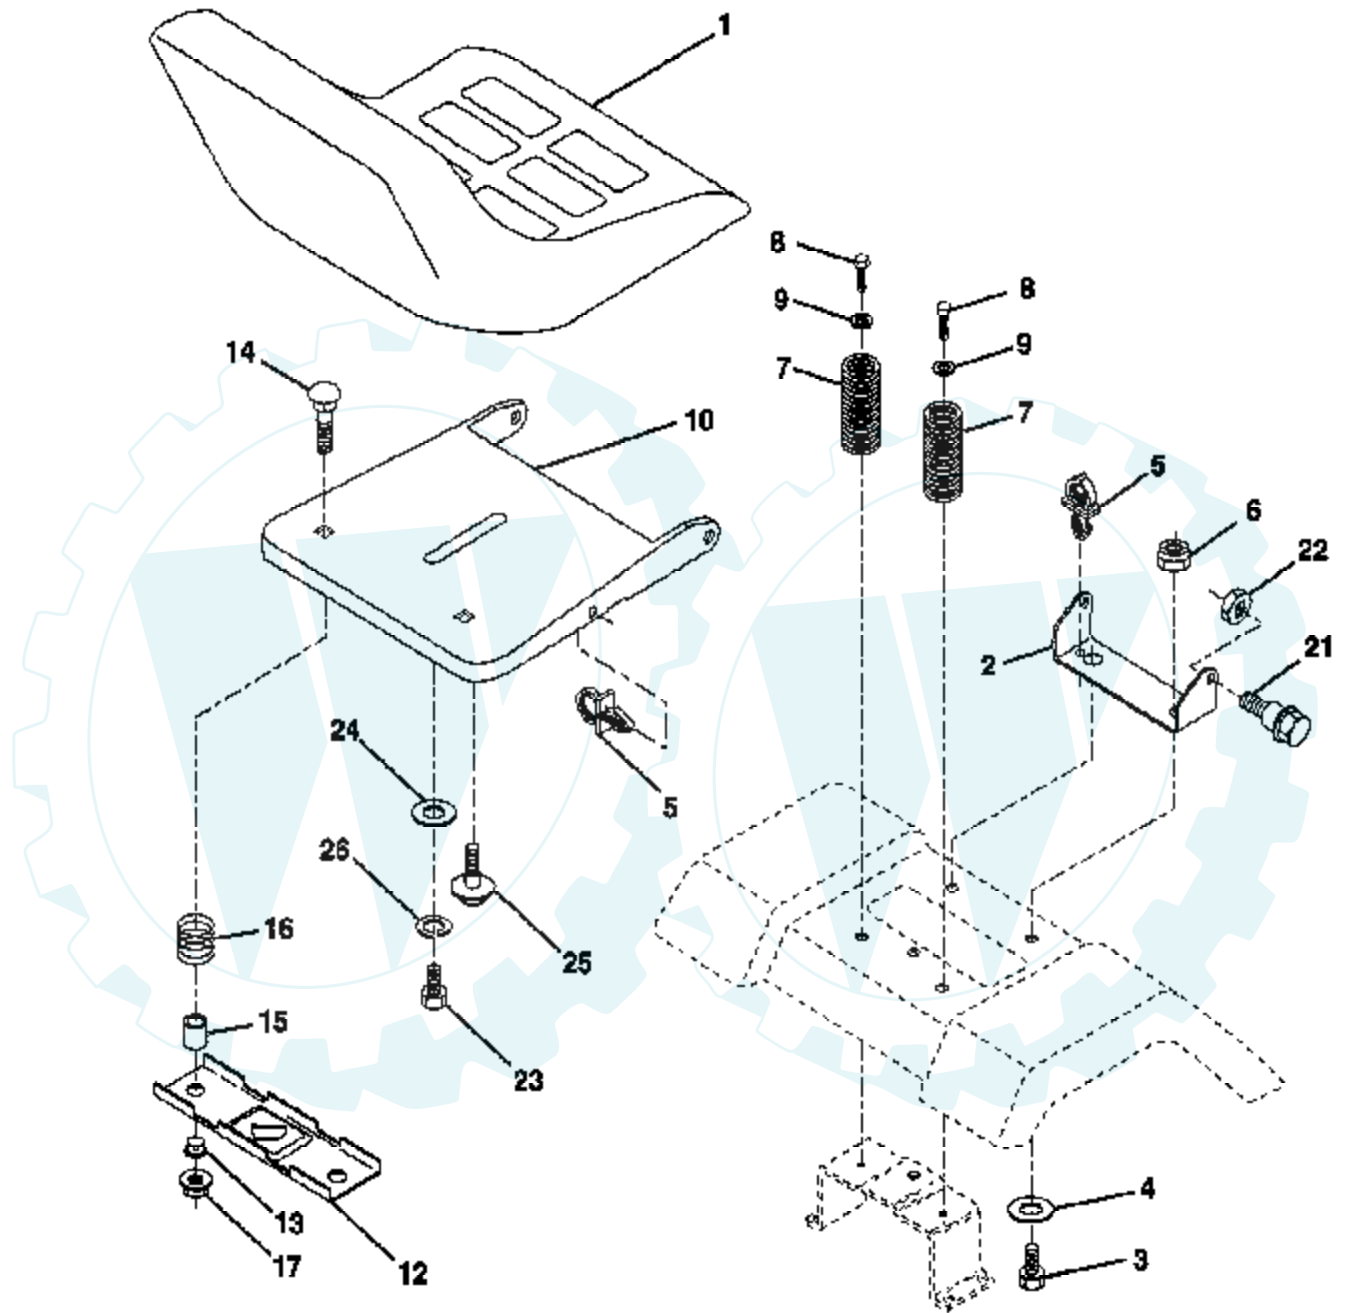

TRACTOR - - MODEL NUMBER AYP7159A59

SEAT ASSEMBLY

Ref #	Part Number	Qty	Description
1	127428		SUB= 140119
2	140551		BRACKET PVT SEAT
3	74760616		BOLT
4	19131610		WASHER PM
5	145006		CLIP.PUSH-IN.HING
6	73800600		NUT
7	124181X		SPRING COMPRESSIO
8	17490616		SCREW GTV
9	19131614		WASHER
10	140552		SUB= 155925
12	121246X		BRKT SWITCH
13	121248X		BUSHING
14	72050411		SUB= 872050411
15	134300		SPLIT SPACER
16	121250X		SPRING
17	123976X		SUB= 73900400
21	139888		BOLT.SHLD.5/16-18
22	73680500		SUB= 73690500
23	74780814		BOLT
24	19171912		WASHER
25	127018X		"BOLT,SHOULDER"
26	10040800		LOCKWASHER