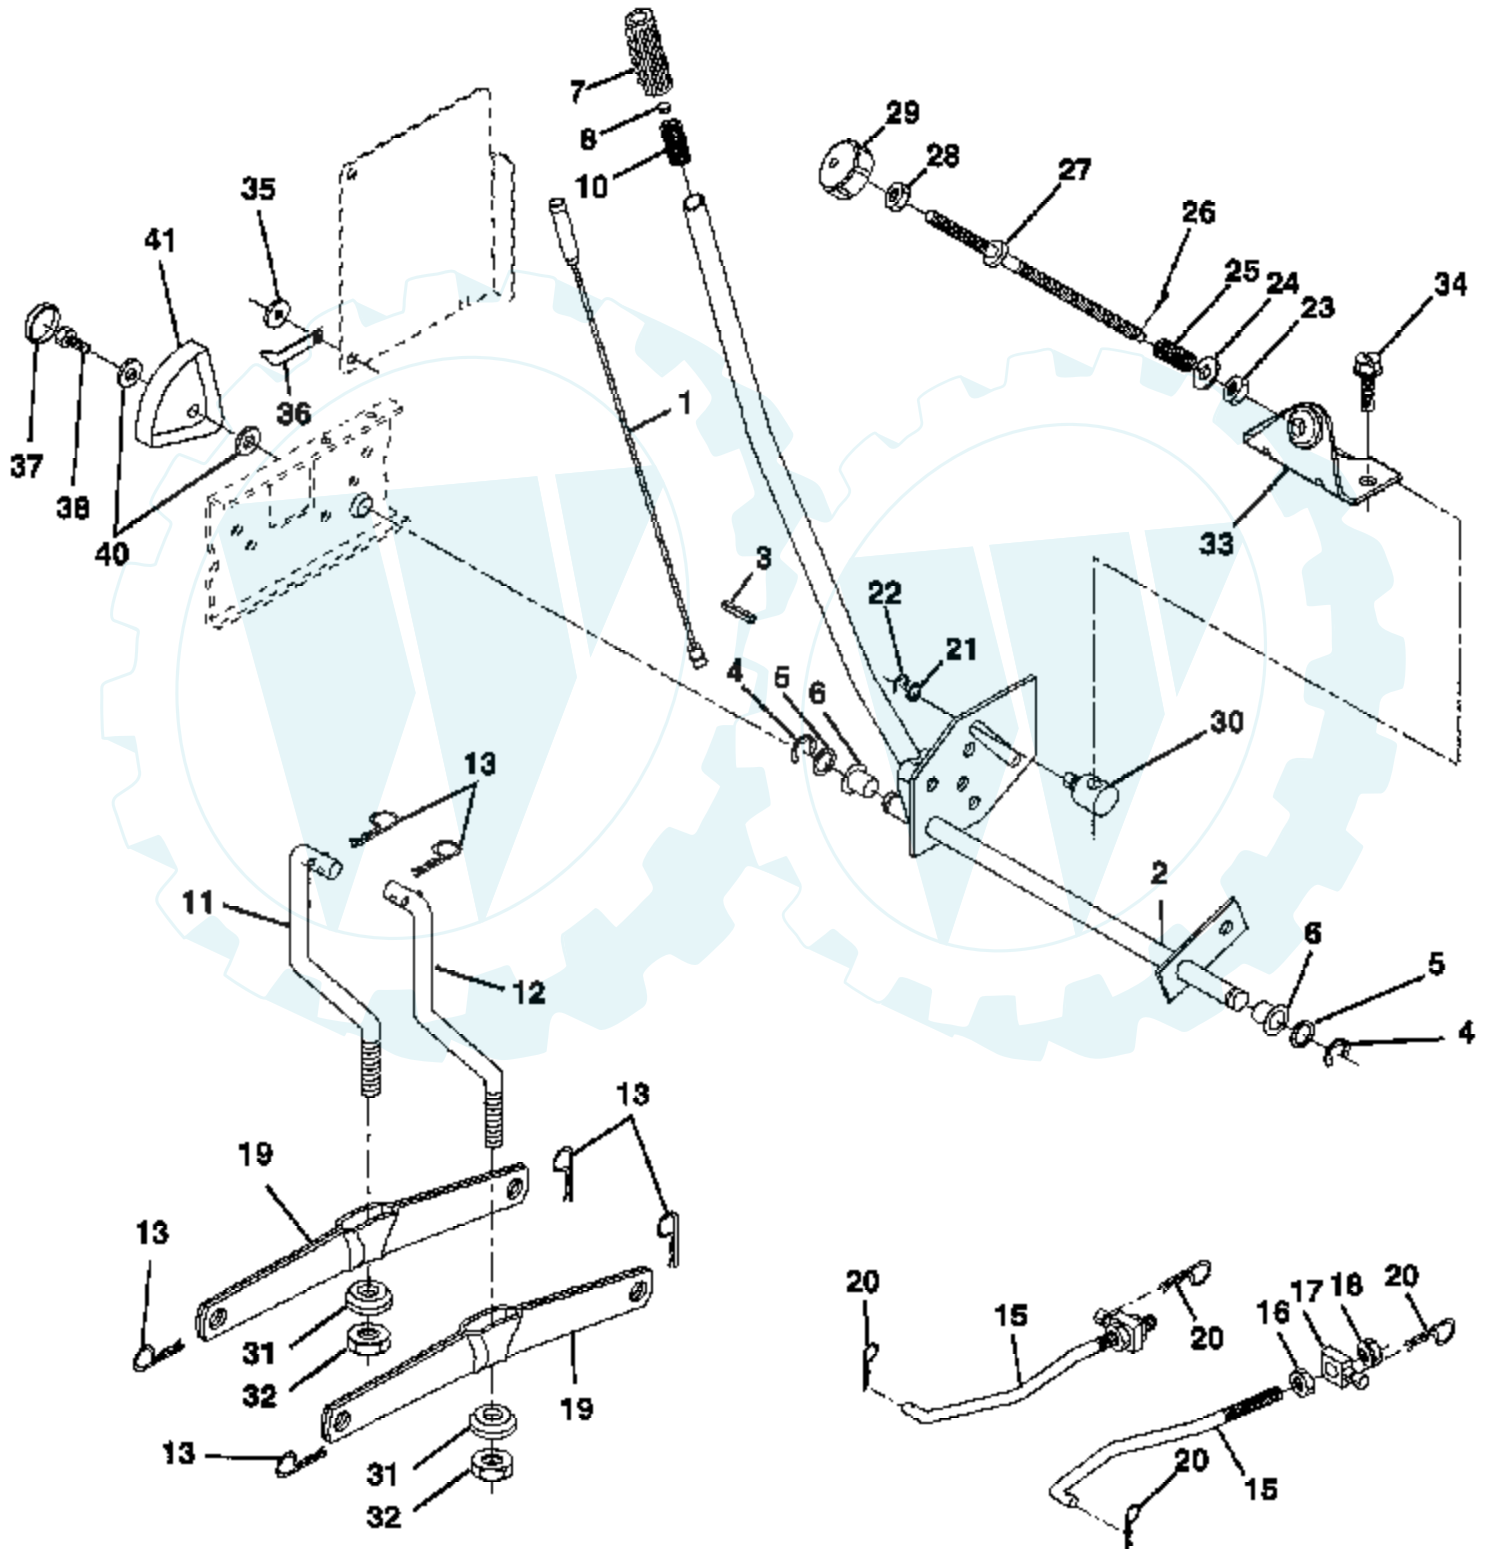

TRACTOR - - MODEL NUMBER AYP7159A59

LIFT

Ref #	Part Number	Qty	Description
1	136973		WIRE ASM
2	140278		HANDLE.LIFT.LH.
3	138284		PIN GROOVE
4	12000002		SUB= 2225J
5	19211621		WASHER
6	120183X		NYLON BEARING
7	125631X		GRIP HANDLE
8	122365X		SUB= 125925X
10	122512X		SUB= 532122512
11	139865		SUB= 918139865
12	139866		SUB= 151140
13	4939M		SUB= 85902
15	127218		LINK.FRONT
16	73350800		NUT
17	130171		TRUNION
18	73800800		NUT.LK.W/WSH.1/2.
19	139868		ARM SUSP REAR
20	3146R		RETAINER.SPRING
21	19151216		WASHER
22	12000037		KLIP RING
23	110807X		NUT T
24	19131016		WASHER
25	2876H		SPRING T
26	76020308		SUB= 3145
27	126971X		SUB= 532126971
28	73350600		NUT
29	138057		KNOB INF 3/8-16
30	110810X		TRUNION LT
31	140302		BEARING PVT LH
32	73540600		NUT.CROWNLOCK.3/8
33	140168		BRACKET STOP INF
34	17490608		SCREW LT
35	120529X		WASHER T
36	123933X505		POINTER HGT IND
37	123935X		"PLUG,HOLE"
38	17490512		SCREW
40	19112410		WASHER
41	123934X		HEIGHT INDICATOR