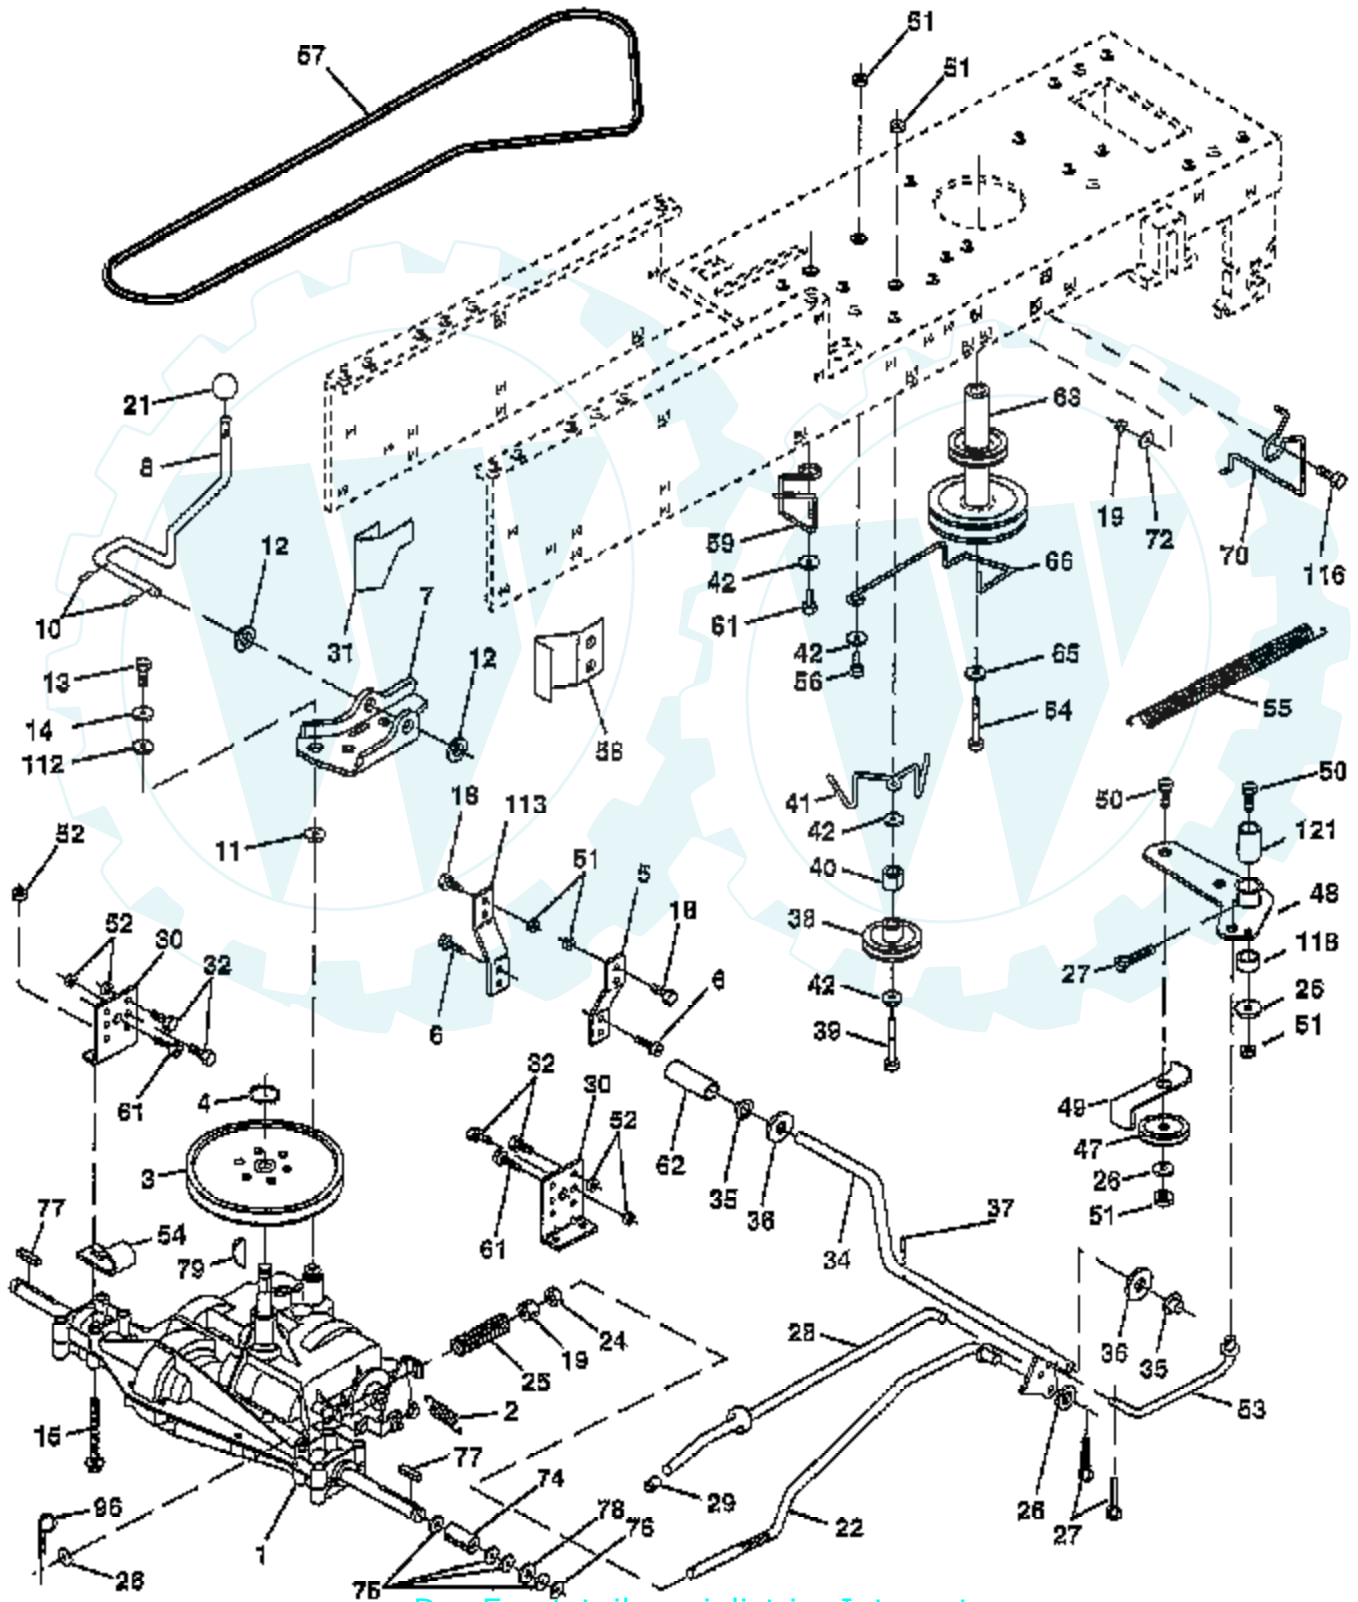

TRACTOR - - MODEL NUMBER AYP7143A79

DRIVE

Ref #	Part Number	Qty	Description
1			REFER TO IMAGE
2	146682		SPRING.BRAKE.RETU
3	123666X		PULLEY TRANS
4	12000028		SUB= 2267J
5	121520X		STRAP TORQUE
6	17490512		SCREW
7	130802		SUB= 162240
8	131679		SHIFT ROD
10	76020416		PIN COTTER 1/8
11	105701X		WASH-SHFT PLT LT
12	19151216		WASHER
13	74550412		BOLT.1/4-28.W/PAT
14	10040400		LOCKWASHER
15	74490544		BOLT.HX.FLG.5/16
18	74780616		BOLT
19	73800600		NUT
21	106933X		KNOB T (1/2-HOLE)
22	130804		BRAKE ROD
24	73350600		NUT
25	106888X		SPRING ROD LT
26	19131316		WASHER
27	76020412		COTTER PIN
28	145204		ROD.BRAKE.PARK.LT
29	71673		PLUNGER CAP T
30	130807		TRANSAXLE MTG BKT
31	127275X		"KEEPER,BELT LH T"
32	74760512		BOLT
34	155071		SHAFT ASM-PEDAL F
35	120183X		NYLON BEARING
36	19211616		WASHER LT
37	1572H		SUB= 2882J
38	123674X		PULLEY.IDLER.FLAT
39	74760644		BOLT
40	4470J		SPACER T
41	154777		SUB= 165692
42	19131312		WASHER
47	127783		SUB= 139245
48	154604		BELLCRANK ASM
49	123205X		RETAIN BELT
50	74760624		SUB= 74930624
51	73680600		SUB= 73690600
52	73680500		SUB= 73690500
53	105710X		"LINK, CLUTCH T"
54	2751R		CLIP T
55	105709X		"SPRING, RETURN LT"
56	74760620		SUB= 74780620
57	130801		SUB= 138255
58	127274X		"KEEPER,BELT RH T"
59	140312		KEEPER BELT CNTSP
61	17490612		SCREW
62	8883R		PEDAL COVER T
63	140186		PULLEY.ENGINE
64	71170764		BOLT
65	10040700		LOCKWASHER
66	154778		KEEPER-BELT
70	134683		KEEPER BELT ENG
72	19132012		WASHER
74	137057		SPACER AXLE