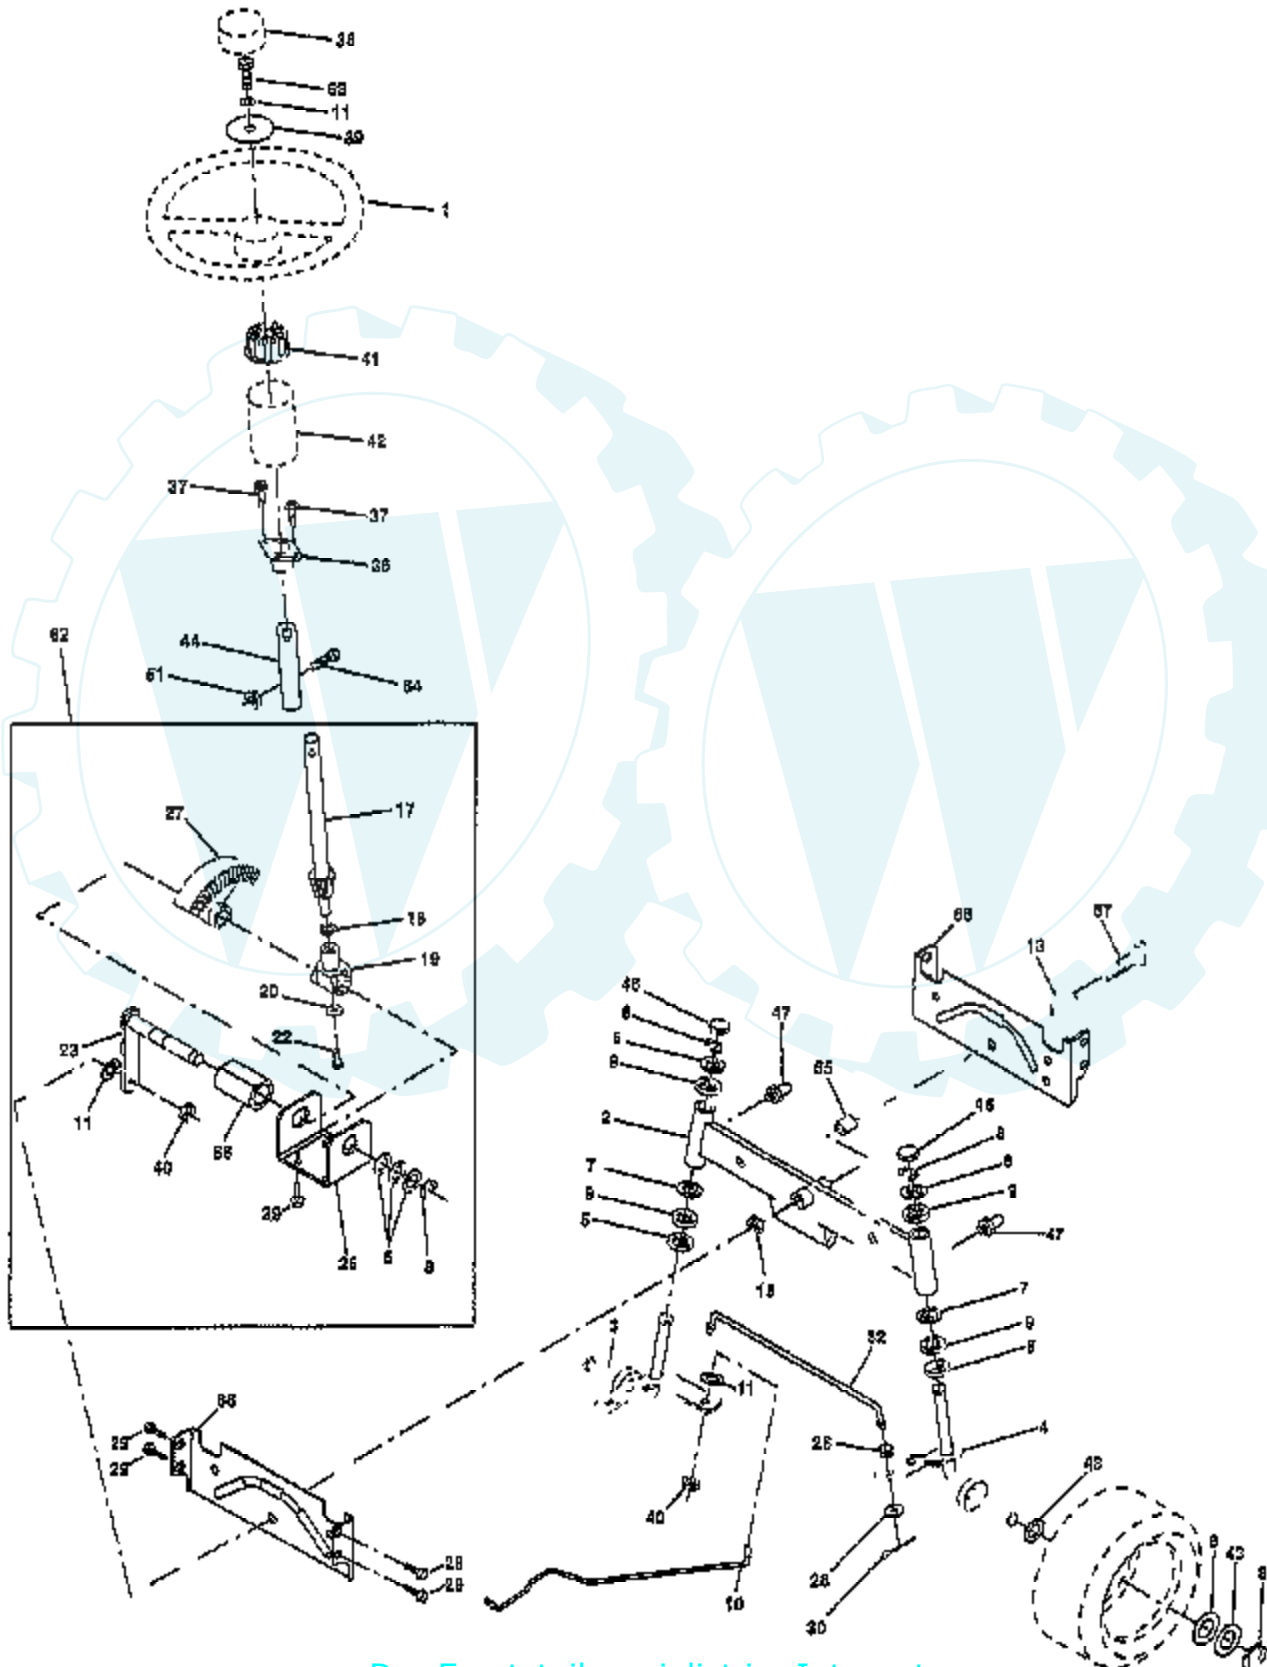

TRACTOR - - MODEL NUMBER AYP7143A79

STEERING ASSEMBLY

Ref #	Part Number	Qty	Description
1	140044		WHEEL STR AYP BLK
2	154427		AXLE ASM
3	154422		SUB= 156483
4	154423		SUB= 157473
5	6266H		WASHER .T
6	121748X		WASHER
7	19272016		WASHER
8	12000029		RING
9	3366R		COL. SRTG. BEAR.
10	156438		DRAGLINK-STAMPED
11	10040600		LOCKWASHER
13	154779		BEARING AXLE
15	73901000		"NUT-LOC,FLANGE LT"
17	156546		SHAFT ASM STEERIN
18	57079		THRUST WASHER
19	124035X		SUPPORT.SHAFT
20	126684X		SUB= 532126684
22	71200410		SCREW HEX SOC1/4-
23	127501		SUB= 918127501
25	154406		BRKT-STEERING
26	126847X		BUSHING.DRAGLINK
27	136874		GEAR SECTOR
28	19131416		WASHER
29	17490612		SCREW
30	76020412		COTTER PIN
32	130465		TIE ROD
36	155099		BUSHING.STEERING
37	152927		"SCREW-TT,10-32 FL"
38	140045		CAP STEER AYP
39	19133808		WASHER T
40	7810H		GRIPCO NUT
41	100711L		ADAPTER LT
42	145054		BOOT.STEER.PL
43	121749X		WASHER
44	153720		EXT SHAFT STEERIN
46	121232X		CAP
47	6855M		ZERK M
51	73800500		NUT
54	74780520		BOLT
62	156594		KIT STEERING ASM
63	74780616		BOLT
65	154780		SPACER AXLE
66	154404		"BEARING-ARM,PITMA"
67	74781044		BOLT
68	154429		BRACE AXLE