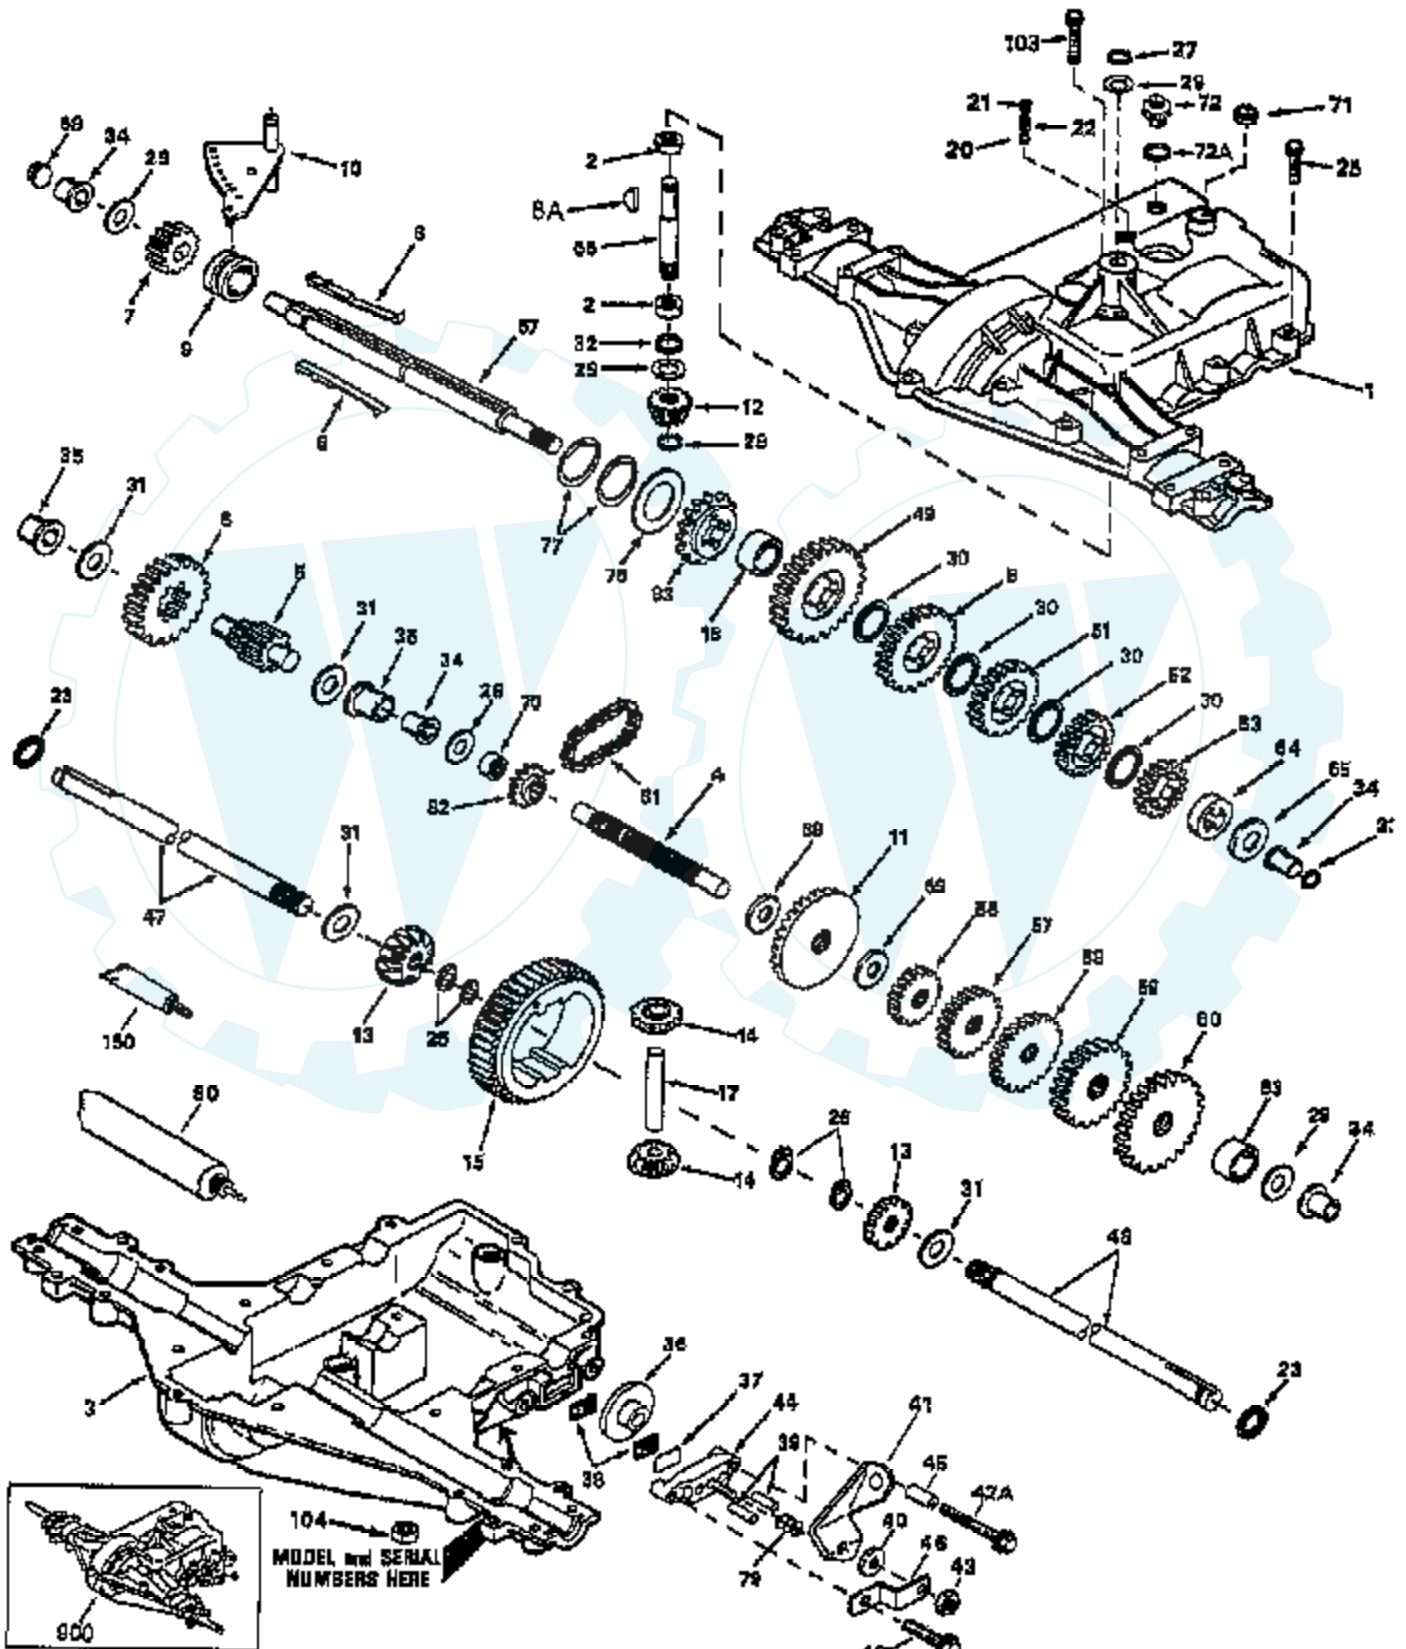

TRACTOR - - MODEL NUMBER AYP7143A79 PEERLESS TRANSAXLE - MODEL NUMBER 930-054

Ref #	Part Number	Qty	Description
1	772108A		TRANSAXLE COVER
2	780086		BEARING, NEEDLE
3	770102A		TRANSAXLE CASE
4	776260		SHAFT, COUNTER
5	776219B		OUTPUT SHAFT AND PINION
6	778139		GEAR, OUTPUT
7	778136		GEAR, SPUR, 15 TEETH
8	792136A		SHIFT KEY
8A	792047		KEY, WOODRUFF
9	784352		COLLAR, SHIFTER
10	784355		ROD & FORK ASSY, SHIFT
11	778229		GEAR, BEVEL, 42 TEETH
12	778113A		BEVEL PINION, INPUT
13	778221		GEAR, BEVEL
14	778068		GEAR, BEVEL, PINION
15	778260		GEAR, RING
17	786139		PIN, DRIVE
18	786102		SPACER, NEUTRAL
20	792077		BALL STEEL, 5/16" DIA.
21	792078		SCREW, 3/8-16 X 3/8"
22	792079		SPRING
23	788061		RING, SEAL
25	792073		SCREW, 1/4-20 X 1-1/4
26	792125		RING RETAINER
27	792035		RING, RETAINER
28	788040		RETAINING RING
29	780072		WASHER THRUST
30	780108		WASHER THRUST
31	780001		WASHER
32	792001		"O" RING
33	788095		SEAL, SQUARE CUT
34	780105A		BUSHING, FLANGED
35	780118A		BUSHING, FLANGED
36	790003		DISK, BRAKE
37	790007		PLATE BRAKE PAD
38	799021		BRAKE PAD
39	786026		PIN DOWEL
40	792076A		WASHER
41	790079		BRAKE LEVER
42	792073		SCREW, 1/4-20 X 1-1/4
42A	792085A		SCREW, 1/4-20 X 2-1/4
43	792075		LOCKNUT 5/16-24
44	790025		HOLDER BRAKE PAD
45	786066		SPACER
46	786086		BRKT BRAKE LEVER
47	774690		AXLE
48	774691		AXLE
49	778215		GEAR, SPUR, 37 TEETH
50	778124A		GEAR, SPUR, 30 TEETH
51	778123A		GEAR, SPUR, 25 TEETH
52	778122A		GEAR, SPUR, 22 TEETH
53	778273		GEAR, SPUR, 19T
56	778230		GEAR, SPUR, 12 TEETH
57	778126A		GEAR, SPUR, 20 TEETH
58	778127A		GEAR, SPUR, 25 TEETH
59	778128A		GEAR, SPUR, 28 TEETH
60	778163		GEAR, SPUR, 31 TEETH
63	786071		SPACER