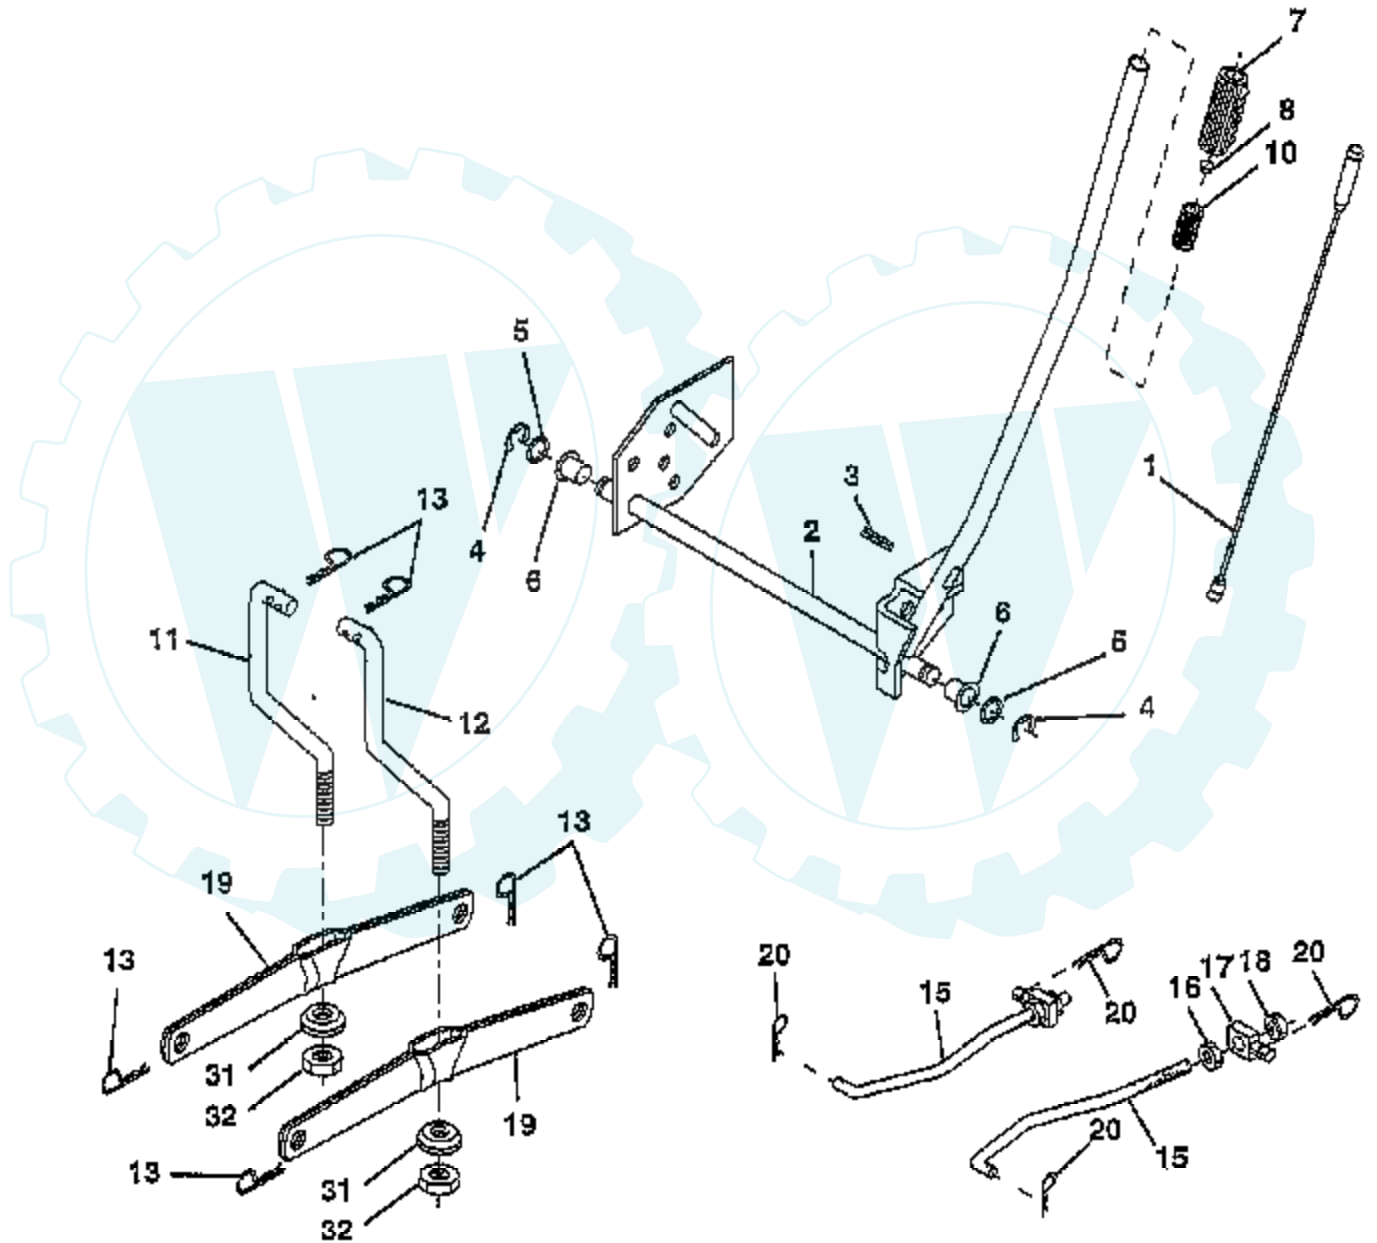

TRACTOR - - MODEL NUMBER AYP7143A79

MOWER LIFT

Ref #	Part Number	Qty	Description
1	136973		WIRE ASM
2	145117		SHAFT.LIFT.ASM.RH
3	105767X		PIN-GROOVE LT
4	12000002		SUB= 2225J
5	19211621		WASHER
6	120183X		NYLON BEARING
7	109413X		GRIP
8	124526X		SUB= 125925X
10	122512X		SUB= 532122512
11	139865		SUB= 918139865
12	139866		SUB= 151140
13	4939M		SUB= 85902
15	127218		LINK.FRONT
16	73350800		NUT
17	130171		TRUNION
18	73800800		NUT.LK.W/WSH.1/2.
19	139868		ARM SUSP REAR
20	3146R		RETAINER.SPRING
31	140302		BEARING PVT LH
32	73540600		NUT.CROWNLOCK.3/8