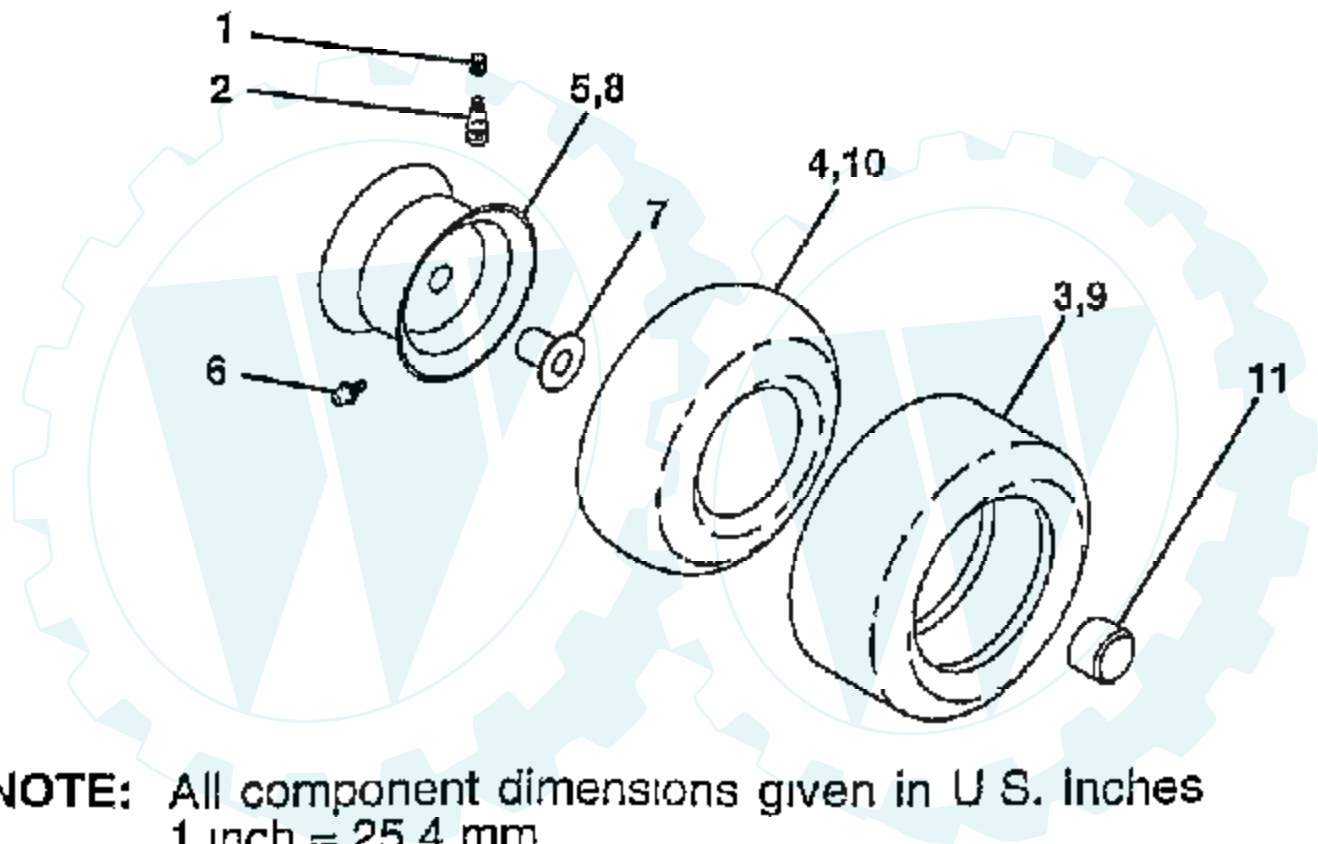

## WHEELS AND TIRES

**NOTE:** All component dimensions given in U S. Inches  
1 inch = 25.4 mm

Ref #	Part Number	Qty	Description
1	59192		VALVE CAP
2	65139		VALVE STEM LT
3	106222X		SUB= 122073X
4	59904		TUBE.5.3/4.5/6
5	106732X427		"RIM ASM 6"" FRT"
6	278H		FITTING LT
7	9040H		"FLANGE, BEARING"
8	106108X427		"RIM AS 8"" REAR"
9	106268X		SUB= 122074X
10	7152J		TUBE.18X9.5-8
11	104757X		HUB CAP
	144334		SEALANT.TIRE 10 OZ. TUBE