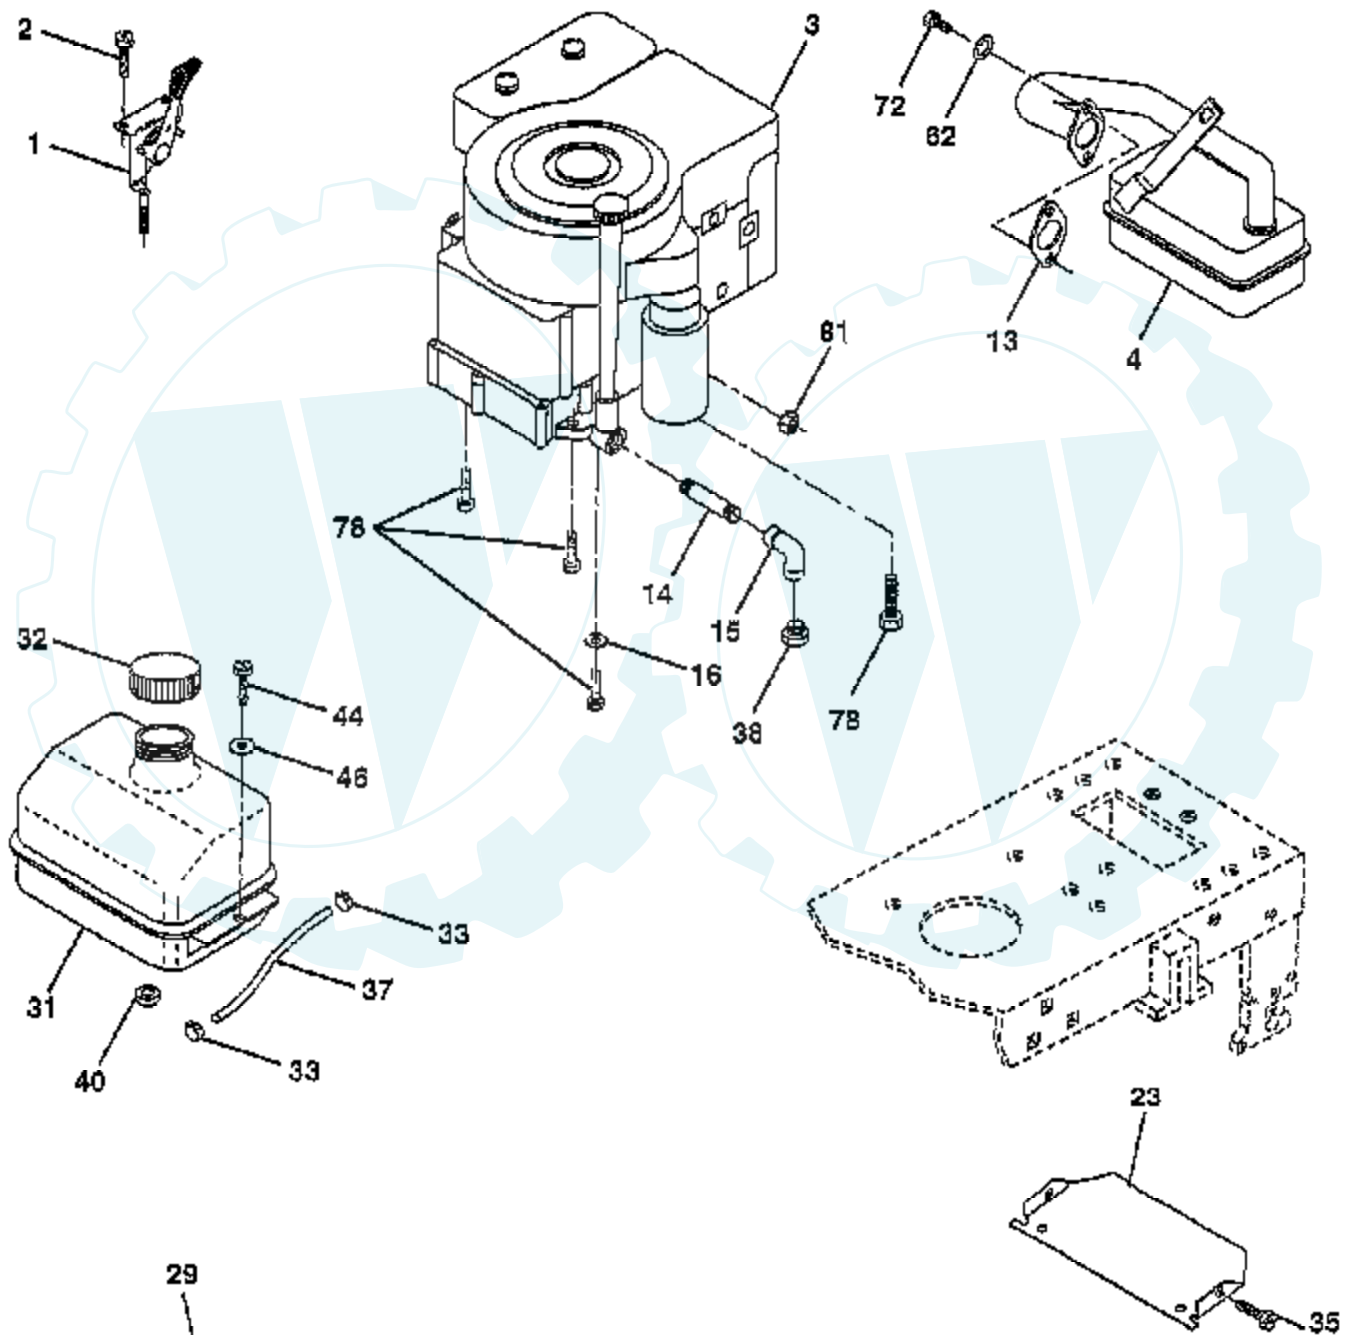

TRACTOR - - MODEL NUMBER AYP7143A79

ENGINE

OPTIONAL EQUIPMENT
Spark Arrester

Ref #	Part Number	Qty	Description
1	140310		CONTROL THROTTLE
2	17720410		SCREW LT
3			REFER TO IMAGE
4	137352		MUFFLER
13	272293		GASKET ENG 1 313 LD TIN PLATED
14	13280324		PIPE NIPPLE
15	13200300		ELBOW
16	11050600		LOCKWASHER
23	156123		SHIELD-HEAT
29	137180		SUB= 532137180
31	109202X		TANK.FUEL.LT.
32	140527		CAP ASM FUEL
33	123487X		HOSE CLAMP
35	17490512		SCREW
37	137040		LINE FUEL
38			REFER TO IMAGE
40	124028X		SUB= 532124028
44	17490412		SCREW HEX CRT
46	19091416		WASHER
62	10040500		LOCKWASHER
72	71070512		SCREW
78	17490620		SCREW
81	128861		NUT