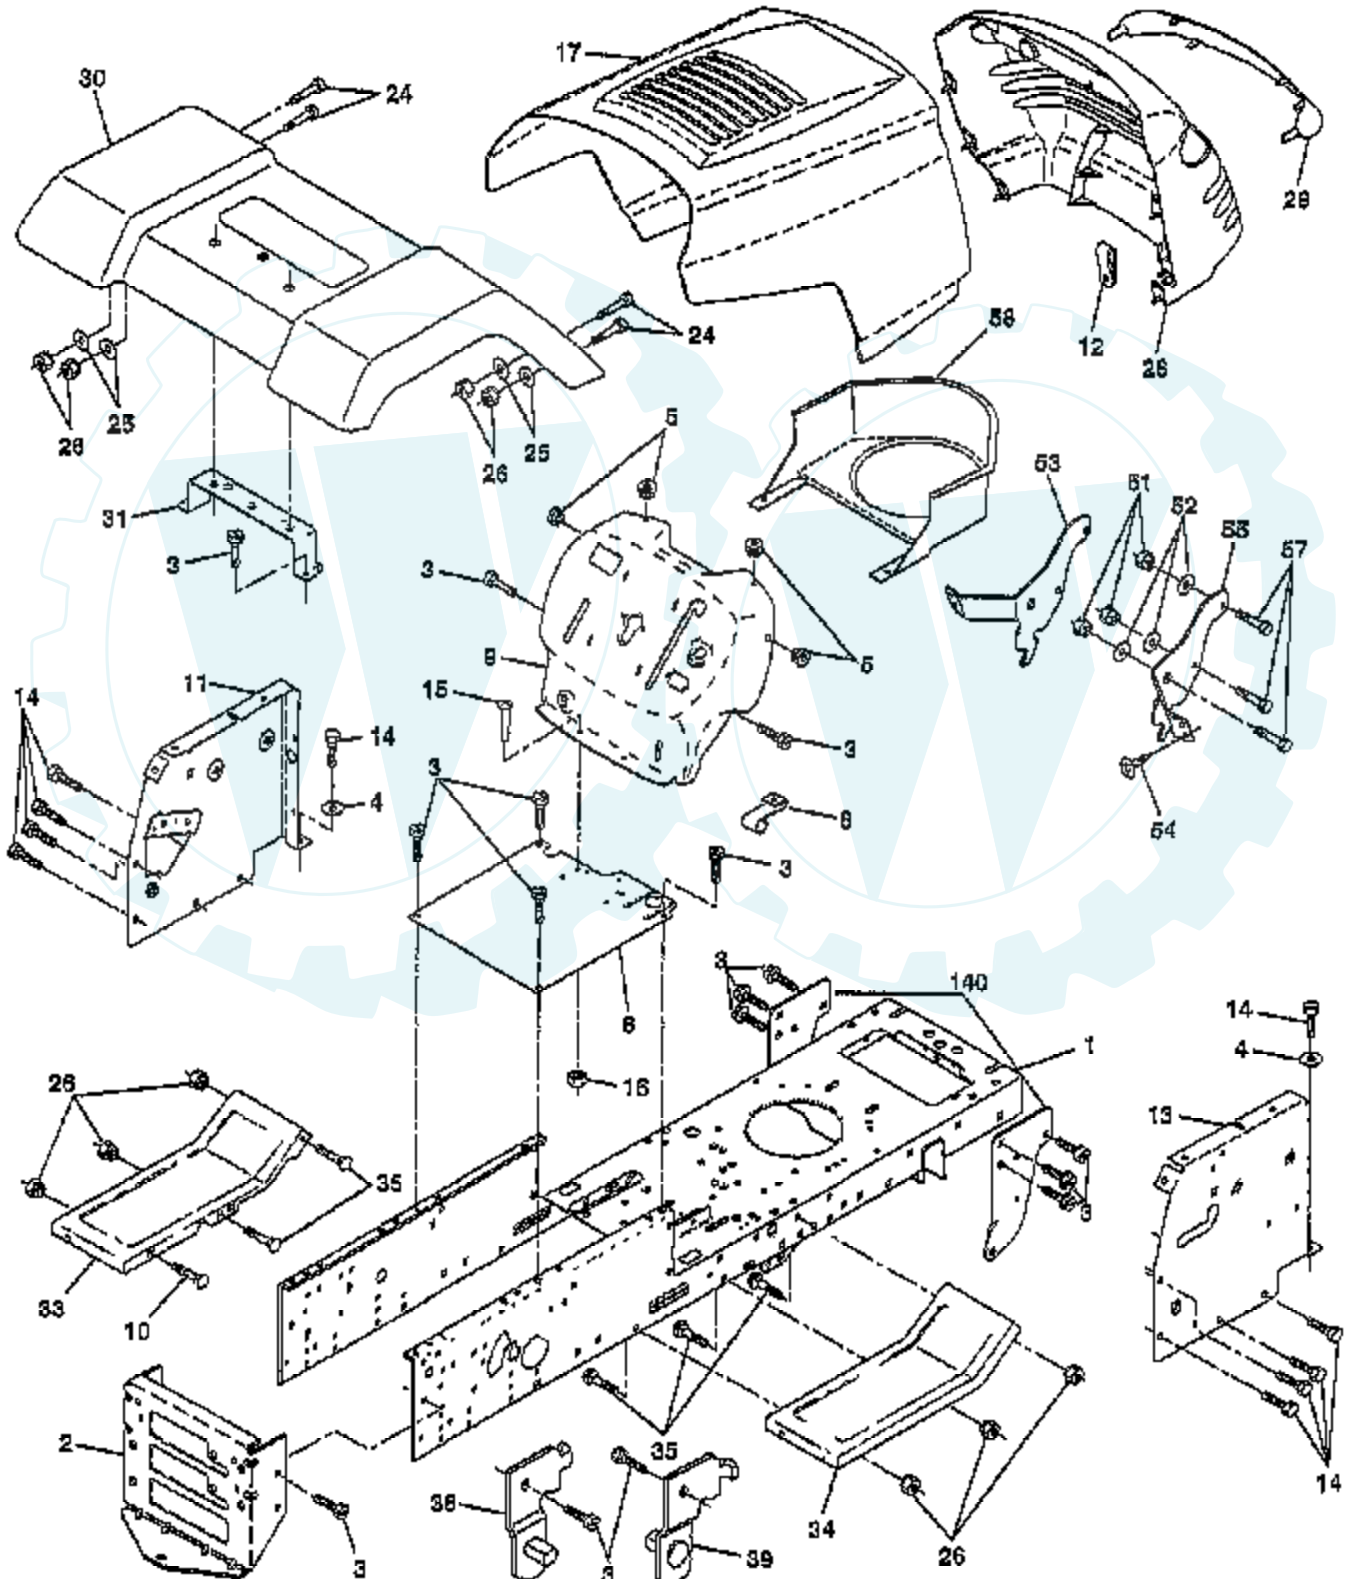

TRACTOR - - MODEL NUMBER AYP7143A79

CHASSIS AND ENCLOSURES

Ref #	Part Number	Qty	Description
1	155051		CHASSIS ASM
2	140356		SUB= 145009
3	17490612		SCREW
4	19131216		WASHER
5	155272		BUMPER-HOOD/DASH
6	155924X011		SADDLE-SILKSCREEN
8	126471X		"CLIP,INSULATOR"
9	147627X011		DASH.SILKSCREENED
10	72140608		SUB= 72110608
11	155927		"PANEL-DASH,LH"
12	145660		CLIP.TINNERMAN
13	155934X010		SUB= 169117X010
14	17490608		SCREW LT
15	74180512		SCREW
16	73510500		NUT
17	139394X505		SUB= 159639X505
24	74780616		BOLT
25	19131312		WASHER
26	73800600		NUT
28	157373		GRILLE-MS428
29	140273		LENS GRILLE
30	109872X505		FENDER
31	136619		BRKT FENDER
33	105476X505		FOOTREST LH
34	105475X505		FOOTREST RH
35	72110606		BOLT
38	139886		BRACKET ASM LH
39	139887		BRACKET ASM RH
51	73800400		NUT
52	19091416		WASHER
53	144697		BRACKET.GRILLE.LH
54	17030814		SUB= 91817030814
55	144696		BRACKET.GRILLE.RH
57	74780412		SUB= 74780414
58	150127		AIR DUCT
140	158418		BRKT SUSPENSION
	5479J		PLUG BUTTON T