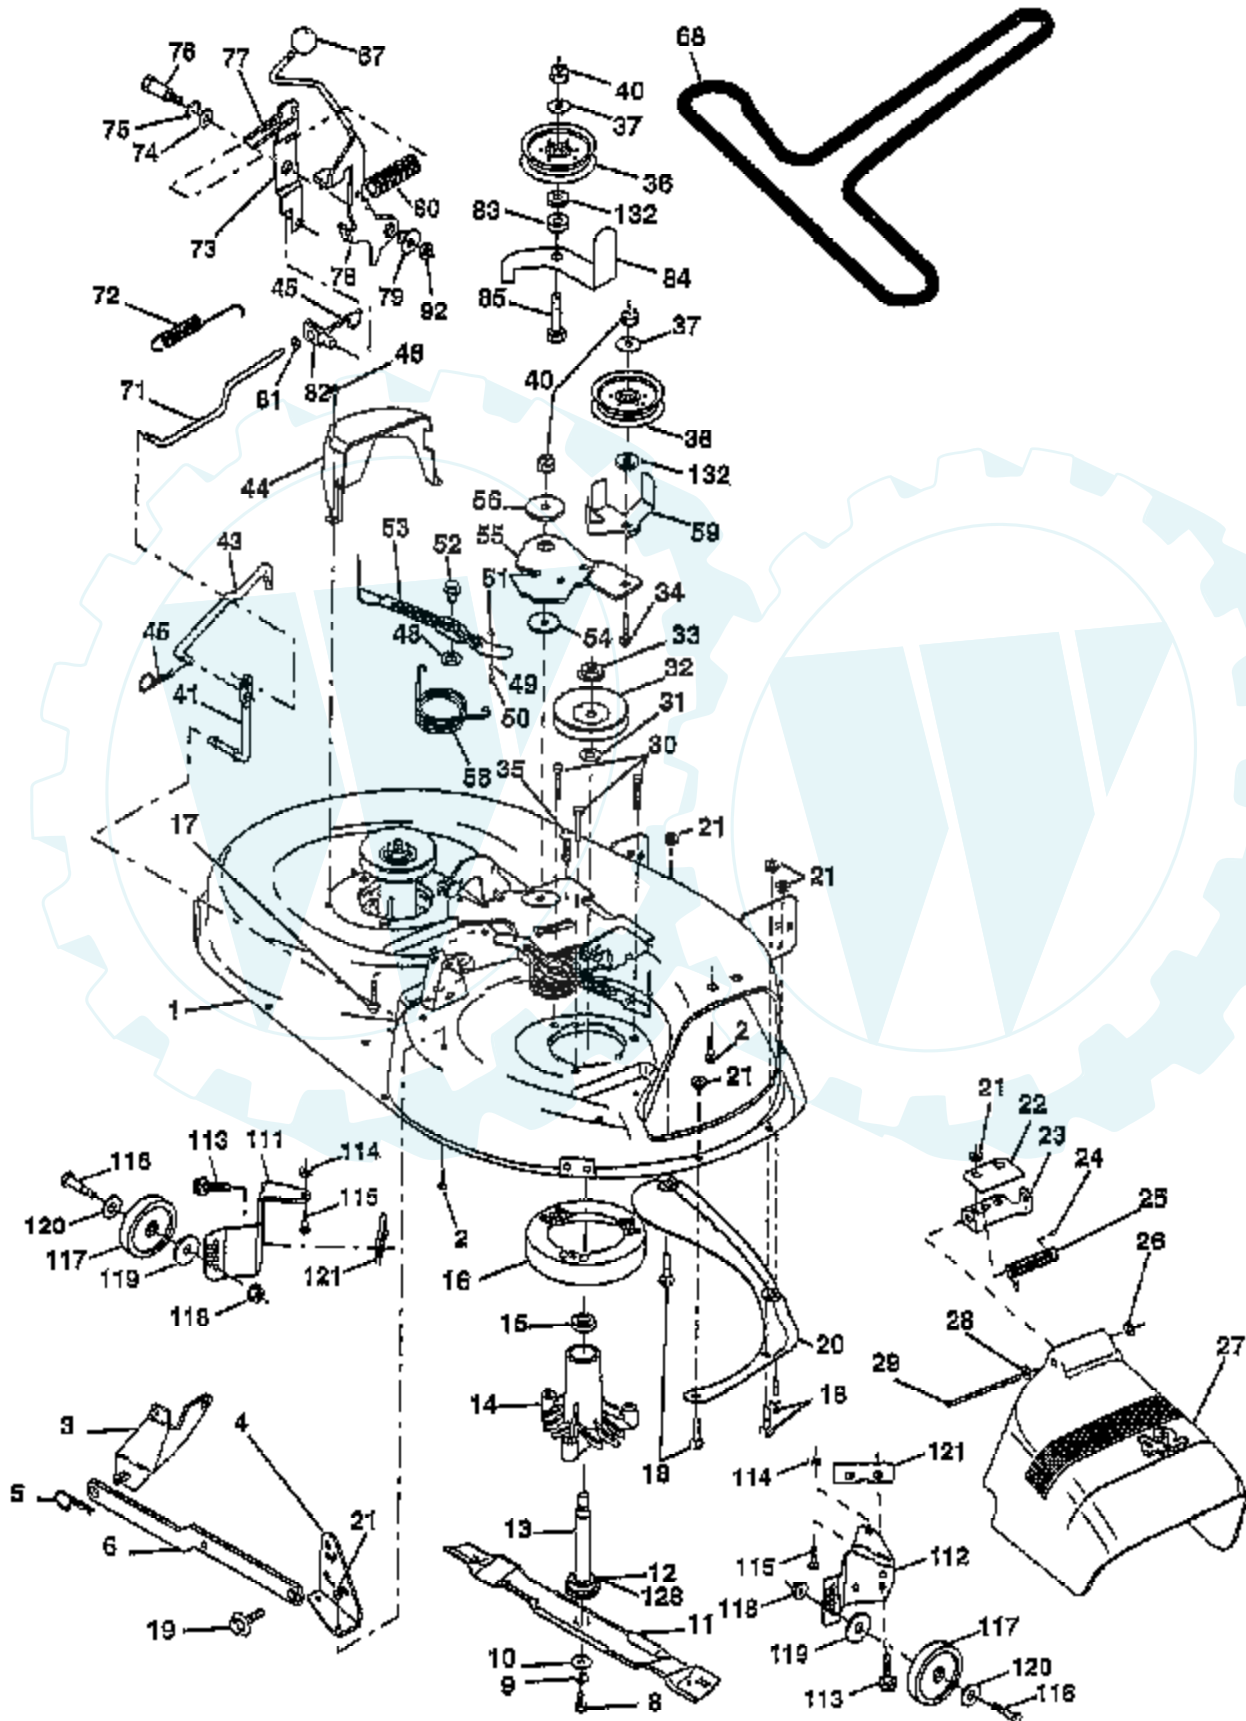

TRACTOR -- MODEL NUMBER AYP7143A79

MOWER DECK

Ref #	Part Number	Qty	Description
1	144393		DECK.WELD.42.
2	72140506		BOLT
3	138017		BRKT ASM SWAY BAR
4	138440		BRKT DECK SW BAR
5	4939M		SUB= 85902
6	130832		SUB= 130833
8	850857		BLADE BOLT
9	10030600		SUB= 10040600
10	140296		WASHER.HARD.BLADE
11	134149		"BLADE.42"" MULCHER"
12	129895		BEARING.BALL
13	137645		SUB= 137646
14	128774		HSG ASM MANDREL
15	110485X		BEARING
16	140329		STRIPPER RND MWR
17	72110610		BOLT RDHD 3/8-16
18	72140505		BOLT
19	132827		BOLT SHD 5/16-18
20	136888		SUB= 918136888
21	73680500		SUB= 73690500
22	134753		STIFFENER BRKT
23	131267		DEFLECTOR BRKT
24	105304X		CAP-SLEEVE LT
25	123713X		SPRING TORSION
26	110452X		NUT PUSH M
27	130968		DEFLECTOR.SHIELD
28	19111016		WASHER
29	131491		HINGE ROD
30	138776		SUB= 157722
31	129963		WASHER
32	153535		PULLEY.MANDREL.42
33	137266		SUB= 139729
34	72110614		BOLT
35	133835		XMAS TREE FASTNER
36	131494		FLAT IDLER PULLEY
37	19131316		WASHER
40	73680600		SUB= 73690600
41	133551		PIVOT ROD
43	140083		ROD CLUTCH W/NIBS
44	140088		GUARD MAND LH BLK
45	4497H		RETAINER M
46	137729		SCREW.1/4-20X5/8
48	133944		HARD SMALL WASHER
49	155066		ROLLER ASM-CAM
50	131340		SHOULDER BOLT
51	69180		LOCKNUT
52	139888		BOLT.SHLD.5/16-18
53	131845X900		SUB= 131845
54	133943		HARDENED WASHER
55	155046		ARM-IDLER
56	122052X		SPACER RETAINER
58	140086		SPRING TORSN BRAK
59	141043		GUARD IDLER TUV
67	106932X		KNOB T(3/8 HOLE)
68	144200		BELT.V.T-PATH
71	142427		ROD CLUTCH 38/42
72	131870		RETURN SPRING
73	127847		CLUTCH ARM SECOND