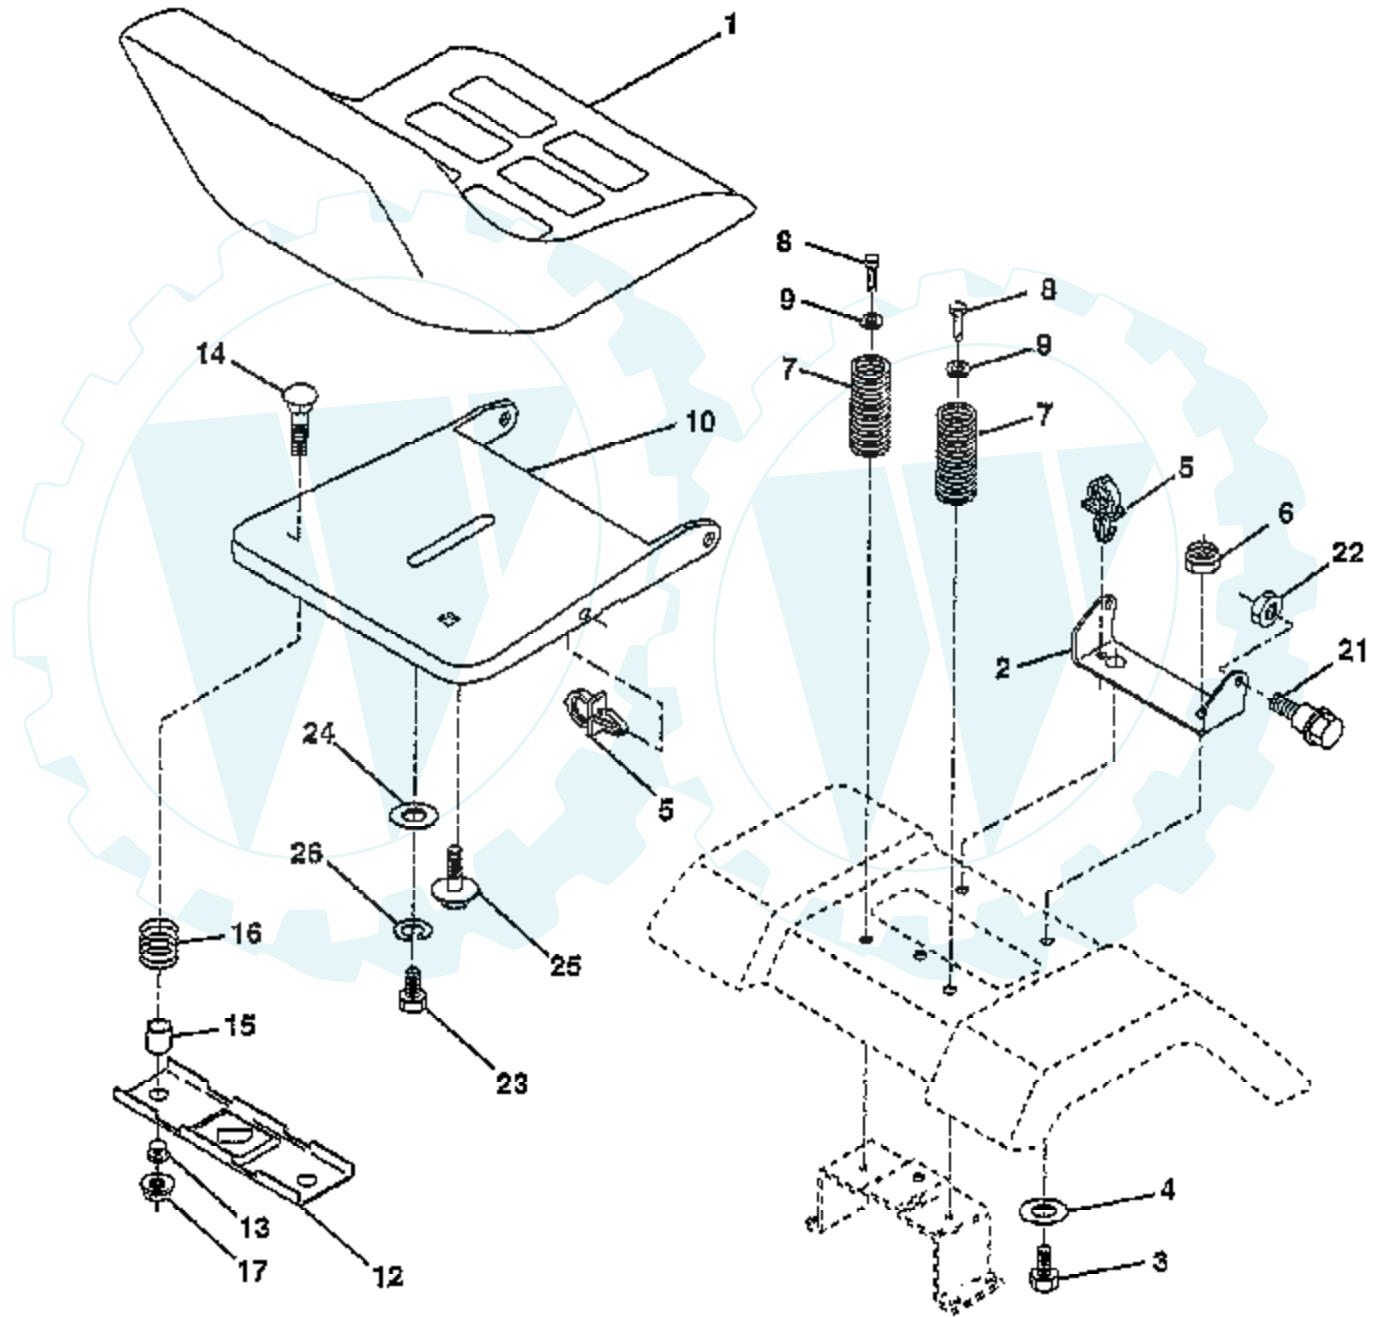

TRACTOR - - MODEL NUMBER AYP7143A79

SEAT ASSEMBLY

Ref #	Part Number	Qty	Description
1	127427		SUB= 140119
2	140551		BRACKET PVT SEAT
3	74760616		BOLT
4	19131610		WASHER PM
5	145006		CLIP.PUSH-IN.HING
6	73800600		NUT
7	124181X		SPRING COMPRESSIO
8	17490616		SCREW GTV
9	19131614		WASHER
10	155925		PAN-SEAT
12	121246X		BRKT SWITCH
13	121248X		BUSHING
14	72050411		SUB= 872050411
15	134300		SPLIT SPACER
16	121250X		SPRING
17	123976X		SUB= 73900400
21	153236		"BOLT,SHOULDER"
22	73800500		NUT
23	74780814		BOLT
24	19171912		WASHER
25	127018X		"BOLT,SHOULDER"
26	10040800		LOCKWASHER