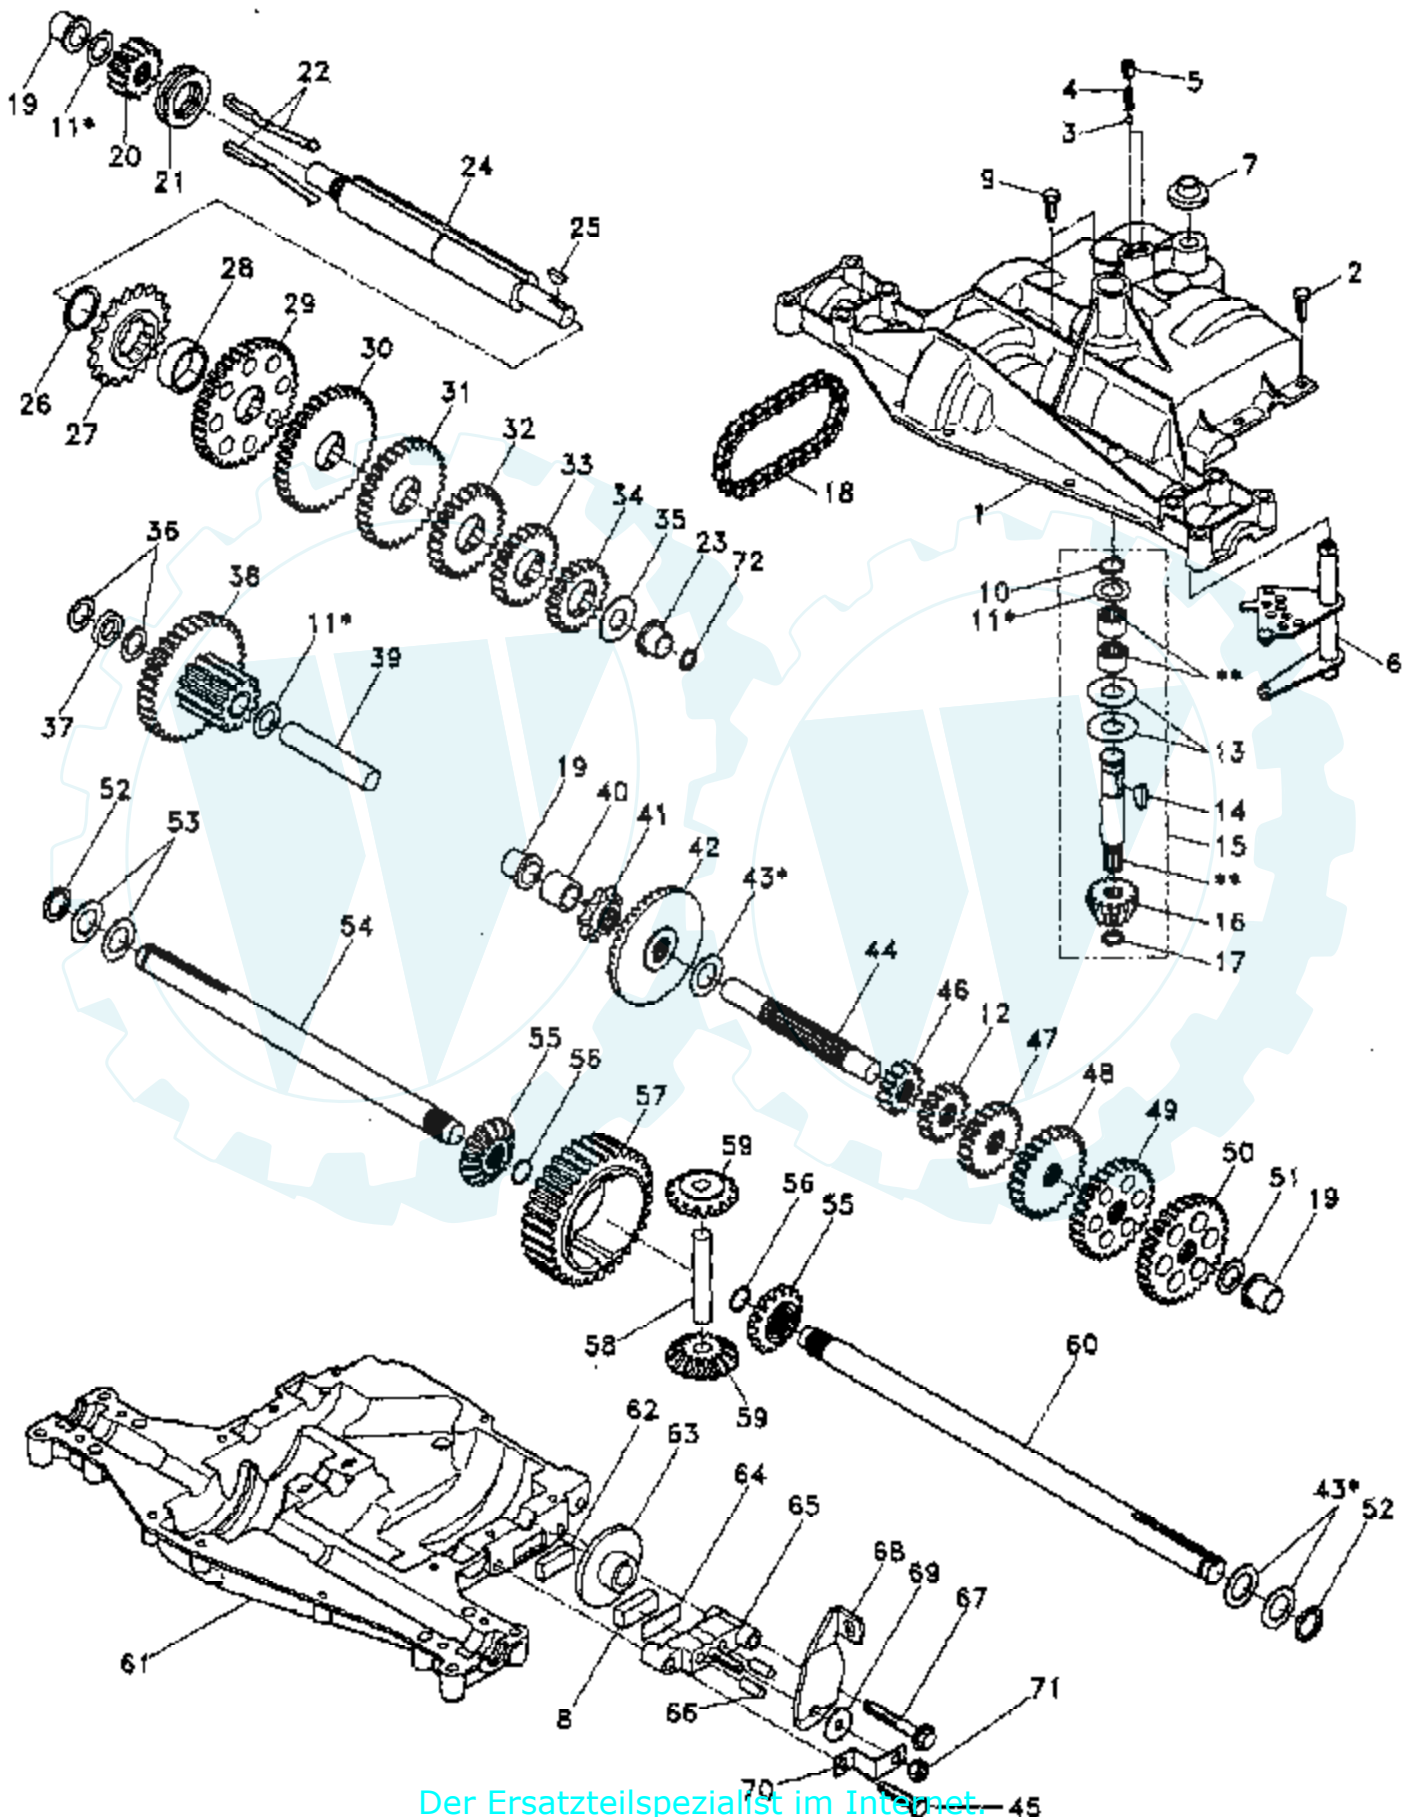

TRANSAXLE DANA - MODEL NUMBER 4360-54

Ref #	Part Number	Qty	Description
51	1145		WASHER, PLAIN .632 X 1.00 X .060
52	5130		WASHER, NEOPRENE
53	3184		WASHER, PLAIN .758 X 1.25 X .031
54	3880		AXLE LEFT HAND
55	3871		GEAR MITER 15 TEETH
56	3656		RING, RETAINING
57	3839		GEAR, SPUR, 32 TEETH
58	3919		SHAFT, CROSS
59	3726		GEAR, MITER, 15 TEETH
60	3881		AXLE, R.H.
61	5304		HOUSING LOWER
62	3920		PUCK, FRICTION
63	3276		DISC, BRAKE
64	3758		SPACER
65	3916		JAW, BRAKE
66	3843		PIN, DOWEL
67	5120		SCREW, SELF-TAPPING
68	5285		LEVER ACTUATING
69	3760		WASHER, PLAIN .321 X 1.00 X .055
70	3917		BRACKET, ANTI-ROTATION
71	3847		LOCKNUT 5/16-24
72	5279		SQUARE RING
73	4300		GREASE