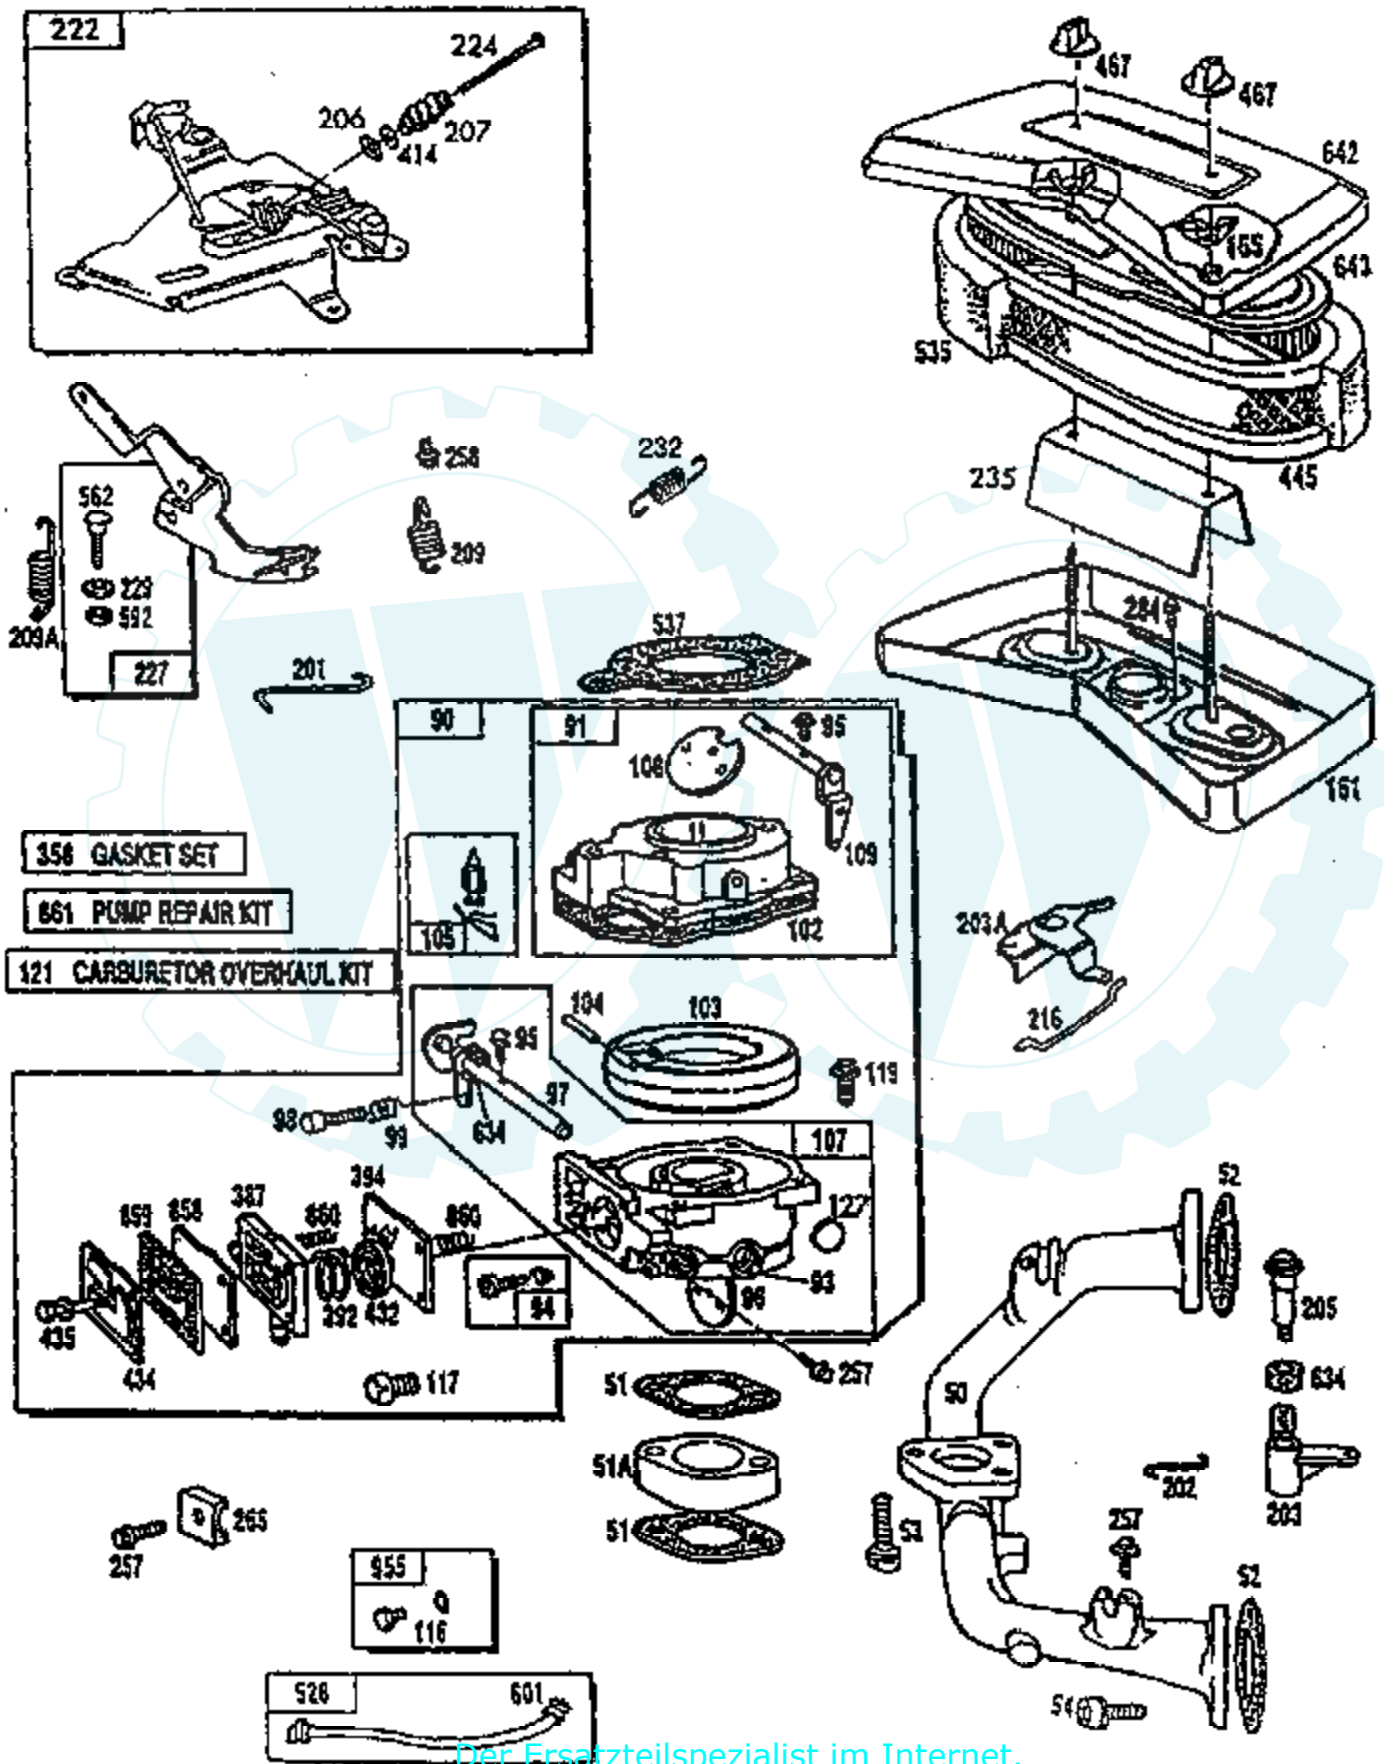

Engine Parts 14 HP Model 400707-1520-01

Ref #	Part Number	Qty	Description
1	494533		CYLINDER ASSEMBLY
2	399265		P/N CONFLICT - CHECK WITH SUPPLIER
3	391086		SEAL, OIL
5-1	493457		HEAD, CYLINDER #1
5-2	493458		HEAD CYLINDER #2
7-1	271867		GASKET, CYLINDER HEAD #1
7-2	271868		GASKET, CYLINDER HEAD #2
8-1	495754		BREATHER ASSEMBLY #1
8-2	222892		COVER, BREATHER CYLINDER #2
9	27803		GASKET, VALVE COVER
10	94382		SCREW, SEMS
11	280225		TUBE, BREATHER
12	271703		GASKET, CRANKCASE COVER, 1/64"
12A	271188		GASKET, CRANKCASE COVER,.005"
12B	271189		GASKET, CRANKCASE COVER,.009"
13	94565		SCREW, CYLINDER HEAD
15	94239		PLUG, OIL DRAIN
15A	94497		PLUG, PIPE
16	393382		CRANKSHAFT
16A	94196		KEY, TIMING GEAR
18	493304		BASE ASSEMBLY, CRANKCASE
20	291675		SEAL, OIL
21	399195		SEAL ASSEMBLY, CYLINDER PLUG
22	93882		SCREW, SEMS
23	491180		FLYWHEEL & RING GEAR ASSY, MAGNETO
24	222698		KEY, FLYWHEEL
25	394955		PISTON ASSEMBLY, STANDARD SIZE
25A	394956		PISTON ASSEMBLY,.010" OVERSIZE
25B	394957		PISTON ASSEMBLY,.020" OVERSIZE
25C	394958		PISION ASSEMBLY,.030" OVERSIZE
26	394959		RING SET, PISTON, STANDARD SIZE
26A	394960		RING SET, PISTON,.010" OVERSIZE
26B	394961		RING SET, PISTON,.020" OVERSIZE
26C	394962		RING SET, PISTON,.030" OVERSIZE
27	260924		LOCK, PISTON PIN
28	299691		PIN ASSEMBLY, PISTON, STANDARD
28A	391286		PIN ASSEMBLY, PISTON .005" OVER
29	393270		ROD ASSEMBLY, CONNECTING
29A	393714		CONNECTING ROD
32	92909		SCREW, CONNECTING ROD
33	390419		VALVE, EXHAUST
34	261528		VALVE, INTAKE
35	65906		SPRING, INTAKE VALVE
36	26828		SPRING, EXHAUST VALVE
40	221596		RETAINER, INTAKE VALVE
41	292260		RETAINER, EXHAUST VALVE
42	93630		RETAINER, EXHAUST VALVE ROTOCOIL(2)
45	261368		TAPPET, VALVE
46	213421		GEAR, CAM
50	213290		MANIFOLD, INTAKE
51	271412		GASKET, CARBURETOR & INTAKE ELBOE
51A	280319		SPACER, CARBURETOR
52	270884		GASKET, INTAKE MANIFOLD MOUNTING
53	93970		SCREW, SEMS, CARBURETOR MOUNTING
54	93208		SCREW, SEMS INTAKE MANIFOLDING MOUNTING
75	222511		WASHER SPRING
78	94326		SCREW, AIR CLEANER
90	495026		CARBURETOR ASSY