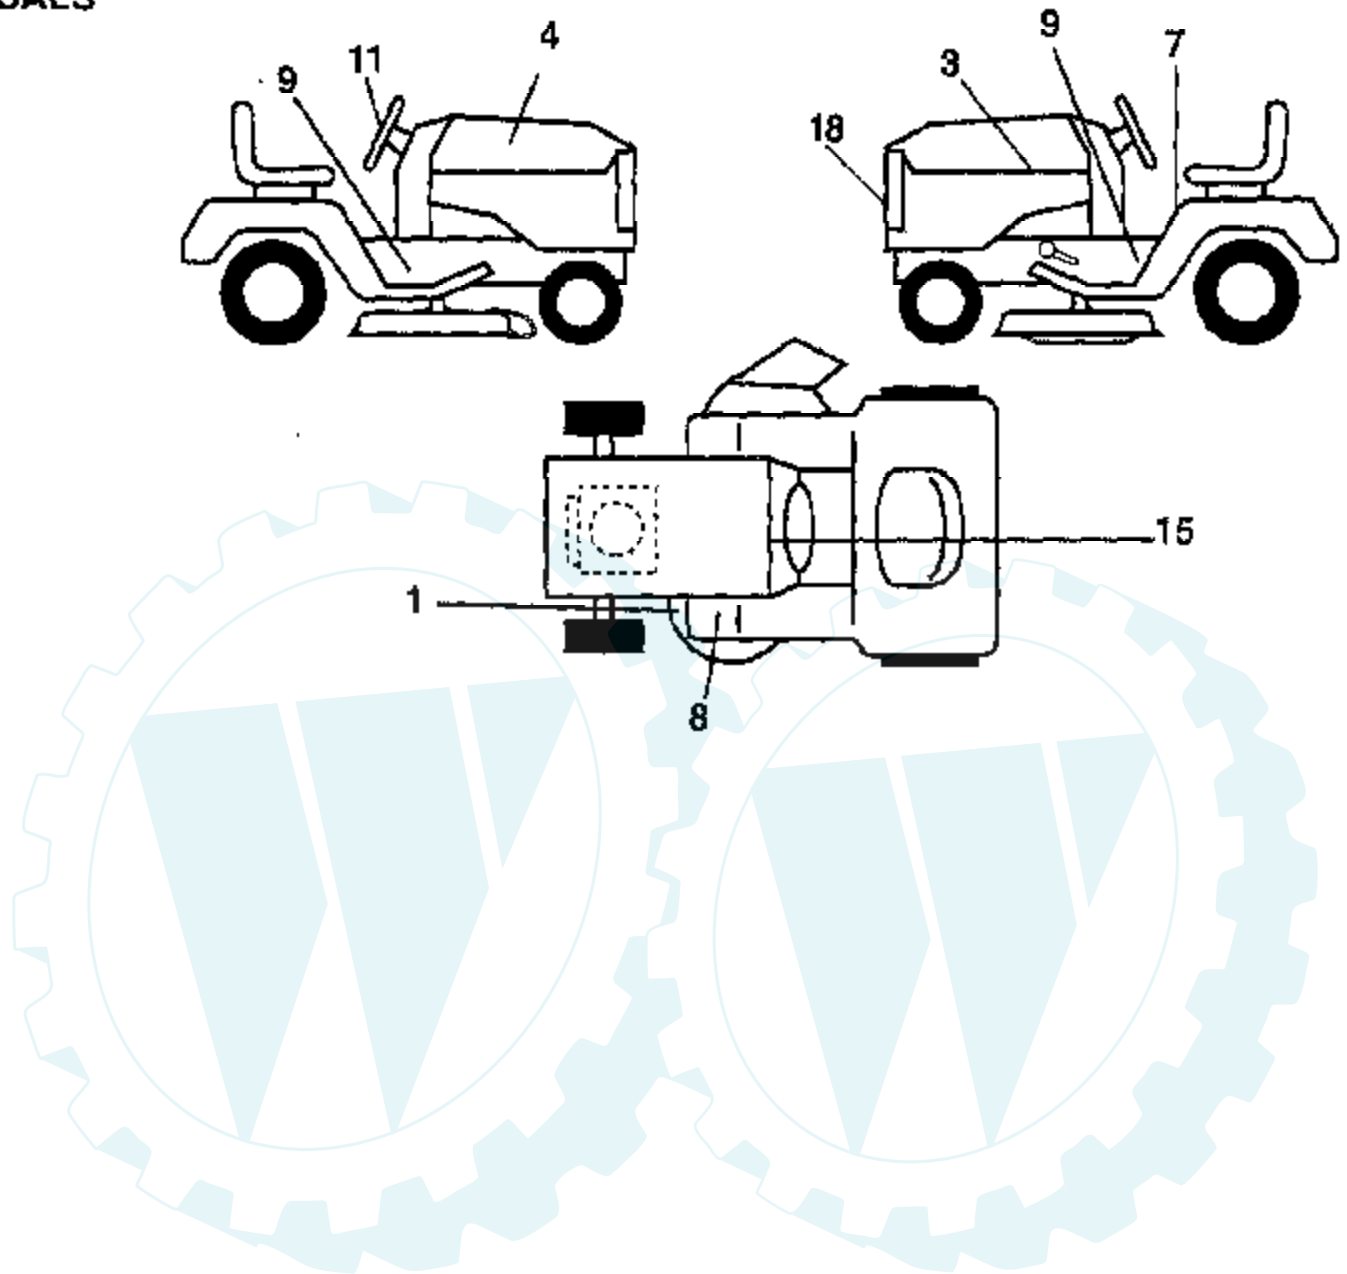

DECALS

Ref #	Part Number	Qty	Description
1	136832		DECAL
3	135326		NLA
4	135325		NLA
7	133796		DECAL
8	4900J		DECAL T
9	134216		NLA
11	135329		DECAL
15	138955		DECAL.DASH.INST.
18	135328		NLA
	138311		DECAL HANDLE LIFT
	139948		MANUAL.O.JP1442C
	C42		GRASS CATCHER
	BD20		42" SNOW BLOWER
	SB20		40" SNOW THROWER