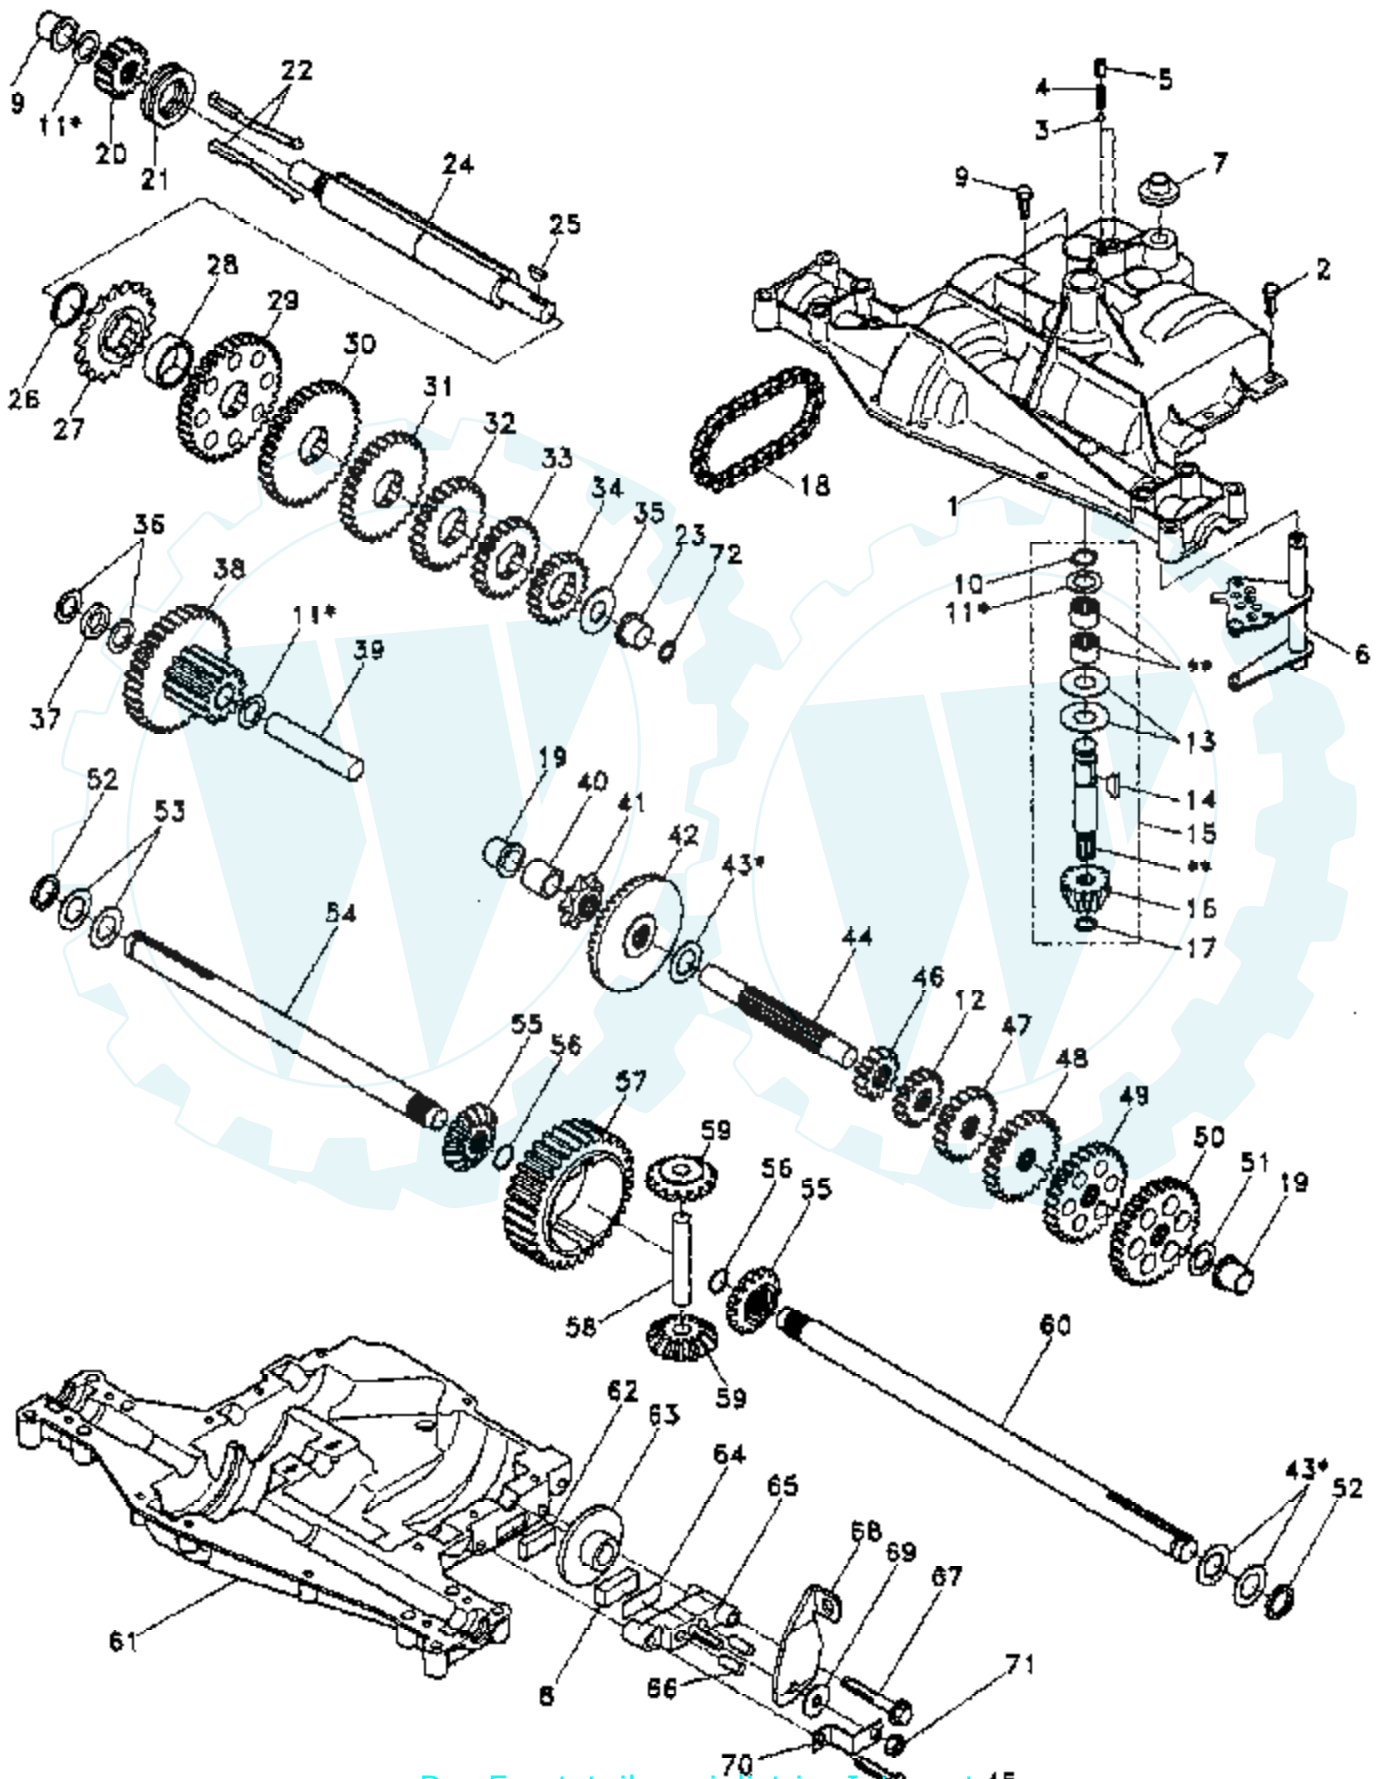

TRANSAXLE DANA - MODEL NUMBER 4360-54

Ref #	Part Number	Qty	Description
1	5305		HOUSING UPPER
2	1919		SCREW
3	5112		BALL, DETENT
4	3626		SPRING, DETENT
5	3623		SCREW, SET
6	4604		KIT, SHIFTER ASSEMBLY
7	5024		BOOT, SHIFTER
8	3907		PUCK, FRICTION
9	5131		SCREW TAPPING WITH SEALER
10	1099		RING RETAINING
11	4689		ASSY, KIT, SHIM .625 SHAFT
12	3707		GEAR SPUR, 15 TEETH
13	3876		WASHER, PLAIN .632 X 1.38 X .046
14	1374		KEY WOODRUFF #9
15	4171		ASSY KIT INPUT SHAFT
16	3725		PINION BEVEL 14 TEETH
17	3624		RING, RETAINING
18	3625		CHAIN, 24 PITCHES
19	1542		BEARING, FLANGE
20	5280		GEAR
21	5303		COLLAR, CLUTCH
22	4759		ASSY, KIT, CLUTCH KEYS
23	5278		BEARING FL
24	5281		SHAFT INTERMEDIATE
25	1375		KEY, WOODRUFF, #61
26	3627		RING, RETAINING
27	3830		SPROCKET, 18 TEETH
28	3841		SPACER
29	3786		GEAR, SPUR, 37 TEETH
30	3785		GEAR, SPUR, 35 TEETH
31	3867		GEAR, SPUR, 30 TEETH
32	3783		GEAR, SPUR, 25 TEETH
33	3869		GEAR, SPUR, 22 TEETH
34	5202		GEAR, SPUR, 19 TEETH
35	3628		WASHER, PLAIN .640 X 1.37 X .061
36	1423		WASHER, PLAIN .632 X 1.00 X .026
37	3422		SPACER .630 X 1.00 X .169
38	4286		ASSY GEAR COMB 12&35 TEETH
39	3967		SHAFT, IDLER
40	3901		SPACER .635 X .875 X .755
41	3645		SPROCKET, 9 TEETH
42	3589		GEAR, BEVEL, 42 TEETH
43	4691		ASSY, KIT, SHIM .750 SHAFT
44	3882		SHAFT, DRIVE
45	3724		SCREW TAPPING
46	3646		GEAR, SPUR, 12 TEETH
47	3866		GEAR, SPUR, 20 TEETH
48	3719		GEAR, SPUR, 25 TEETH
49	3868		GEAR, SPUR, 28 TEETH
50	3683		GEAR, SPUR, 31 TEETH
51	1145		WASHER, PLAIN .632 X 1.00 X .060
52	5130		WASHER, NEOPRENE
53	3184		WASHER, PLAIN .758 X 1.25 X .031
54	3880		AXLE LEFT HAND
55	3871		GEAR MITER 15 TEETH
56	3656		RING, RETAINING
57	3839		GEAR, SPUR, 32 TEETH
58	3919		SHAFT, CROSS