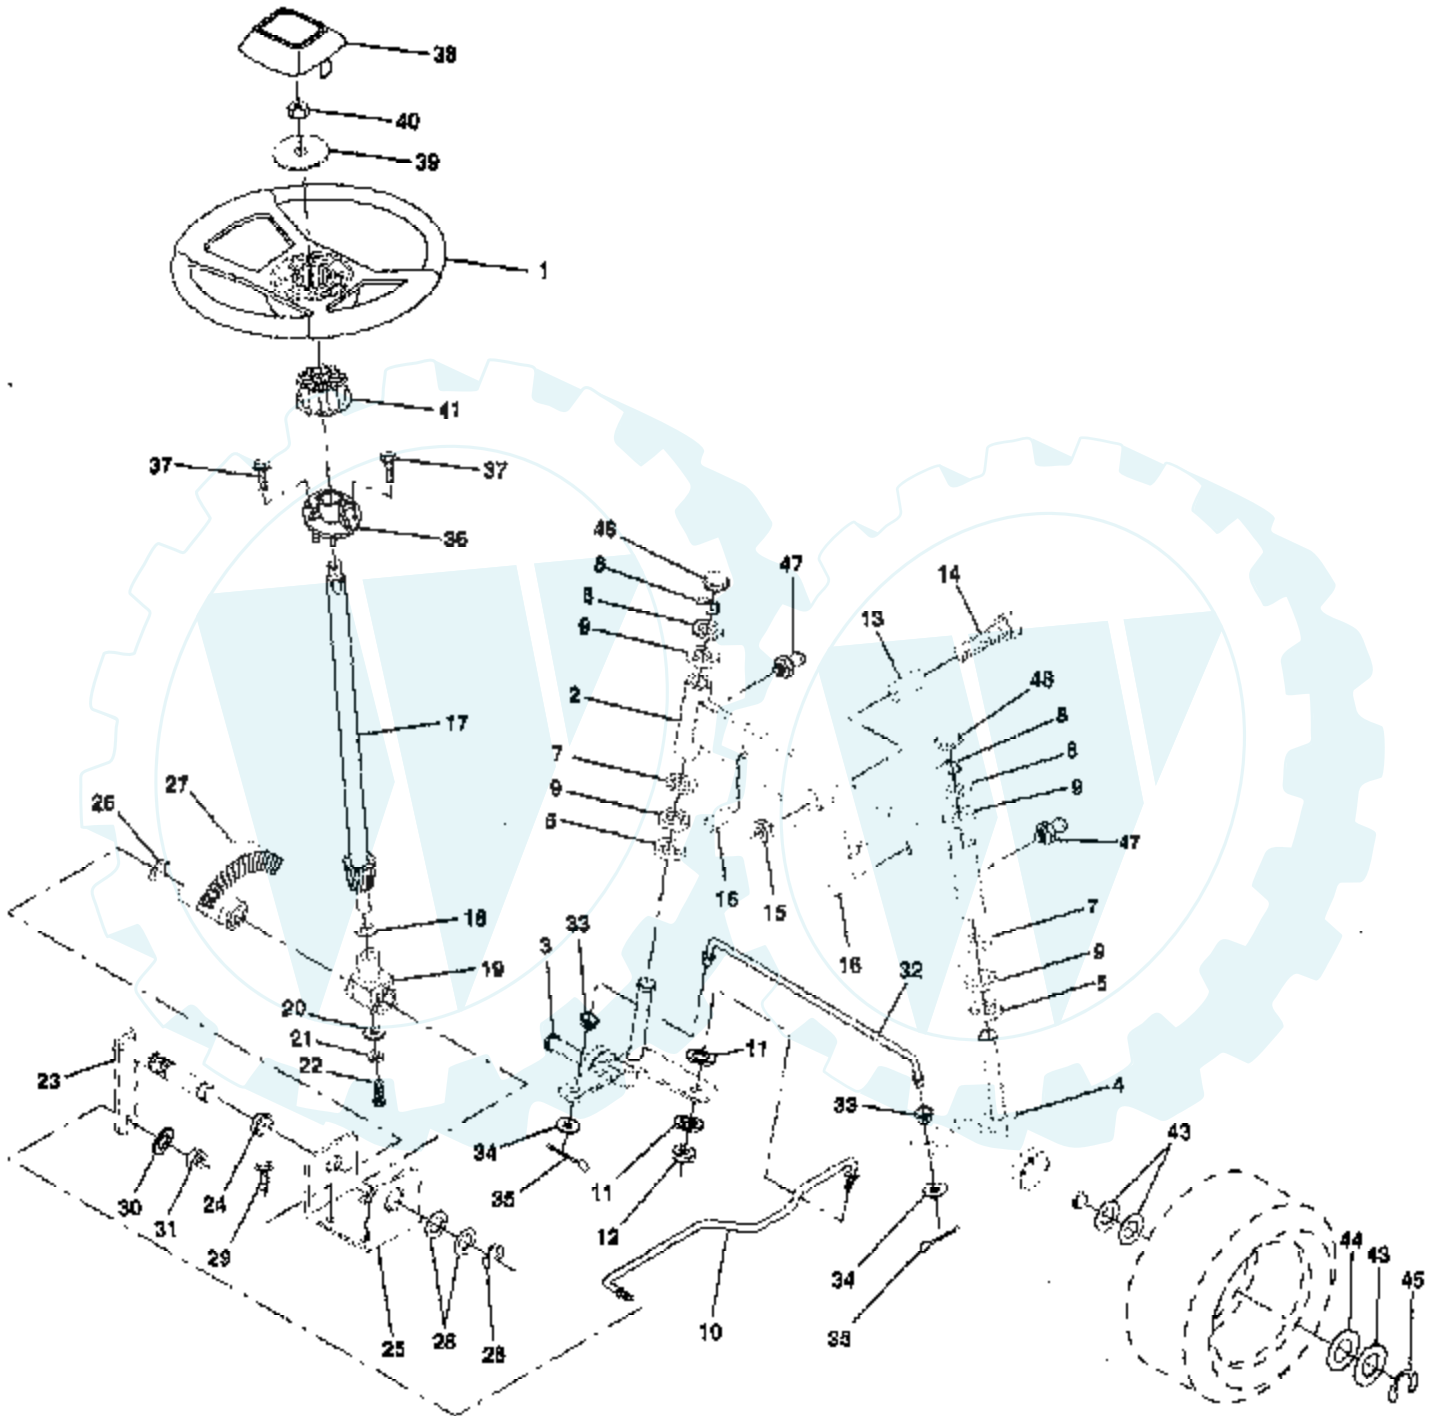

STEERING ASSEMBLY

Ref #	Part Number	Qty	Description
1	133741		SUB= 150547
2	133988		SUB= 142033
3	135227		SPINDLE LH
4	135228		SPINDLE RH
5	6266H		WASHER .T
6	121748X		WASHER
7	19272016		WASHER
8	12000029		RING
9	3366R		COL. SRTG. BEAR.
10	130468		SUB= 532130468
11	10040600		LOCKWASHER
12	73610600		SUB= 7810H
13	110438X		BEARING
14	74011056		BOLT HEX 5/8-11
15	73901000		"NUT-LOC,FLANGE LT"
16	132624		AXLE PIN
17	128758		STEERING SHAFT
18	57079		THRUST WASHER
19	124035X		SUPPORT.SHAFT
20	126684X		SUB= 532126684
21	10040400		LOCKWASHER
22	71070410		"SCREW,SPECIAL"
23	127501		SUB= 918127501
24	109816X		NYLINER T
25	124036X		"BRKT,STEERING"
26	12000029		RING
27	136874		GEAR SECTOR
28	6266H		WASHER .T
29	17490612		SCREW
30	10040600		LOCKWASHER
31	73610600		SUB= 7810H
32	130465		TIE ROD
33	126847X		BUSHING.DRAGLINK
34	19131416		WASHER
35	76020412		COTTER PIN
36	1554J		SUB= 155108
37	17431008		SUB= 98000165
38	133742		ST WHL INSERT CAP
39	100712K		WASHER
40	73940800		SUB= 73360800
41	100711L		ADAPTER LT
43	121749X		WASHER
44	121748X		WASHER
45	12000029		RING
46	121232X		CAP
47	6855M		ZERK M