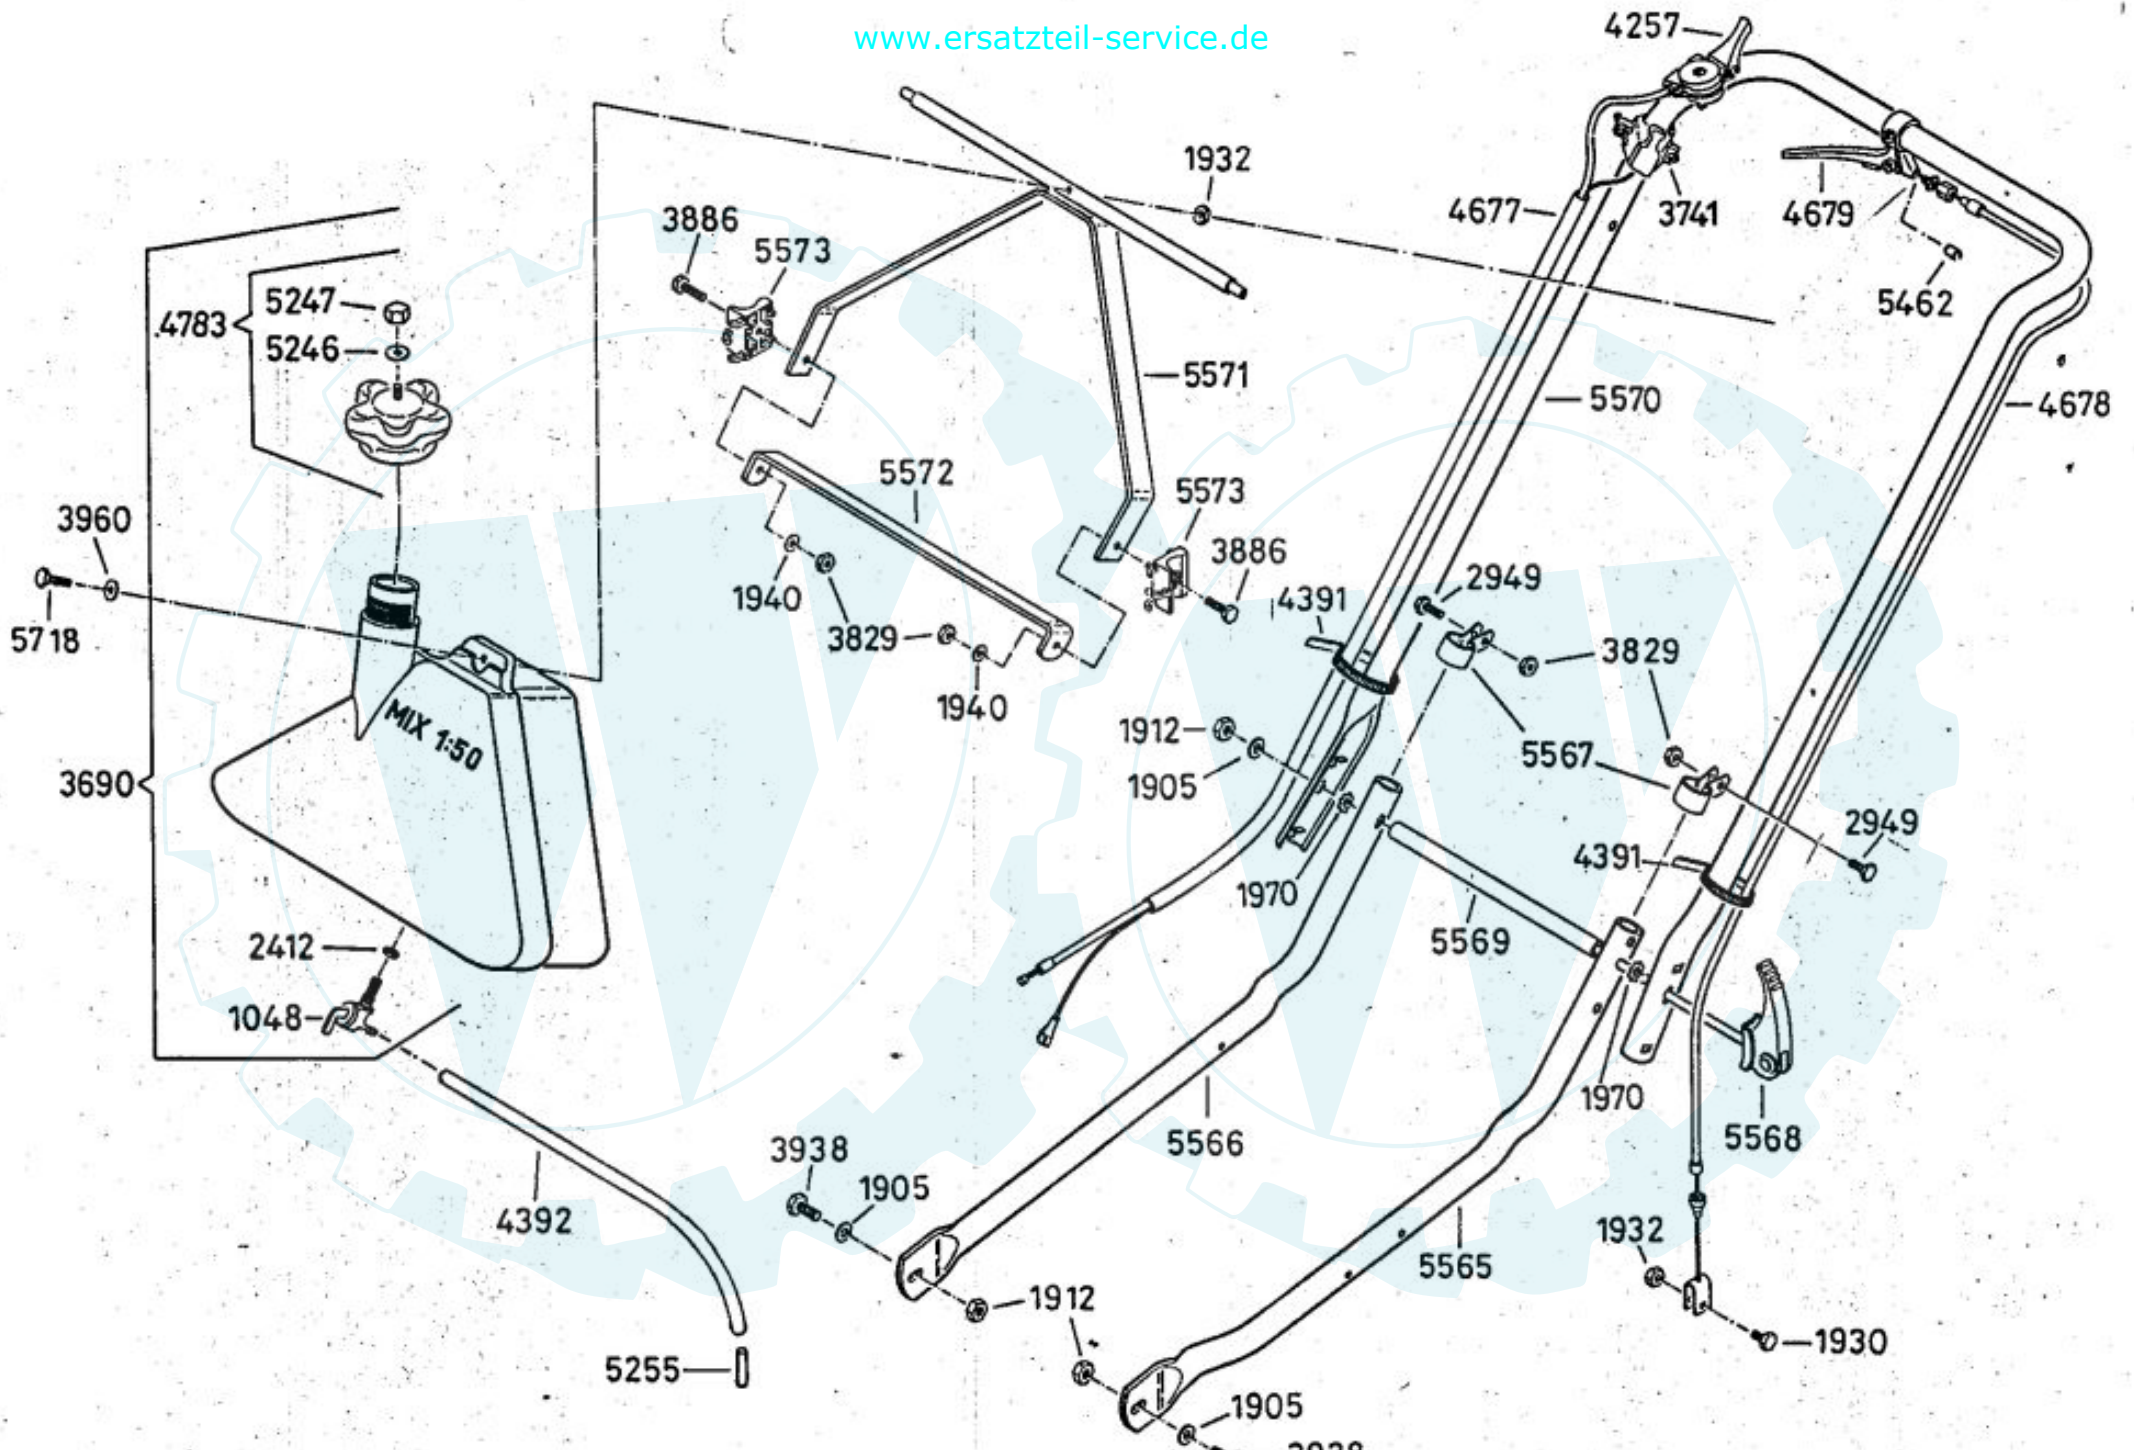

4657 Antriebsblock (mit Radantrieb)
driving unit (wheel drive)
moteur complet (autotracté)

DOB

 3123 R } 13 Zähne
 3124 L }

Dichtungssatz
gaskets
joints

- 1 x 3349
- 1 x 3366
- 1 x 3487

4658 Grundmotor (mit Radantrieb)
motor (wheel drive)
moteur de base (autotracté)

HRB

Kupplungshebel
AS 21 AH9 ab 10/94
AS 21-165/2 ab 10/94
AS 53 B4, AS 21 AH1,
AS 21-165/3, AS 26 AH9/3

Messerkupplung
AS 26 AH9 ab 10/94

Kupplungshebel
AS 21 AH8, 21 AH9 bis 9/94
AS 21-165, 21-165/2 bis 9/94
AS 26 AH8, 26 AH9 bis 9/94
AS 53 B2, B3
AS 45 B1A, B3A, B4