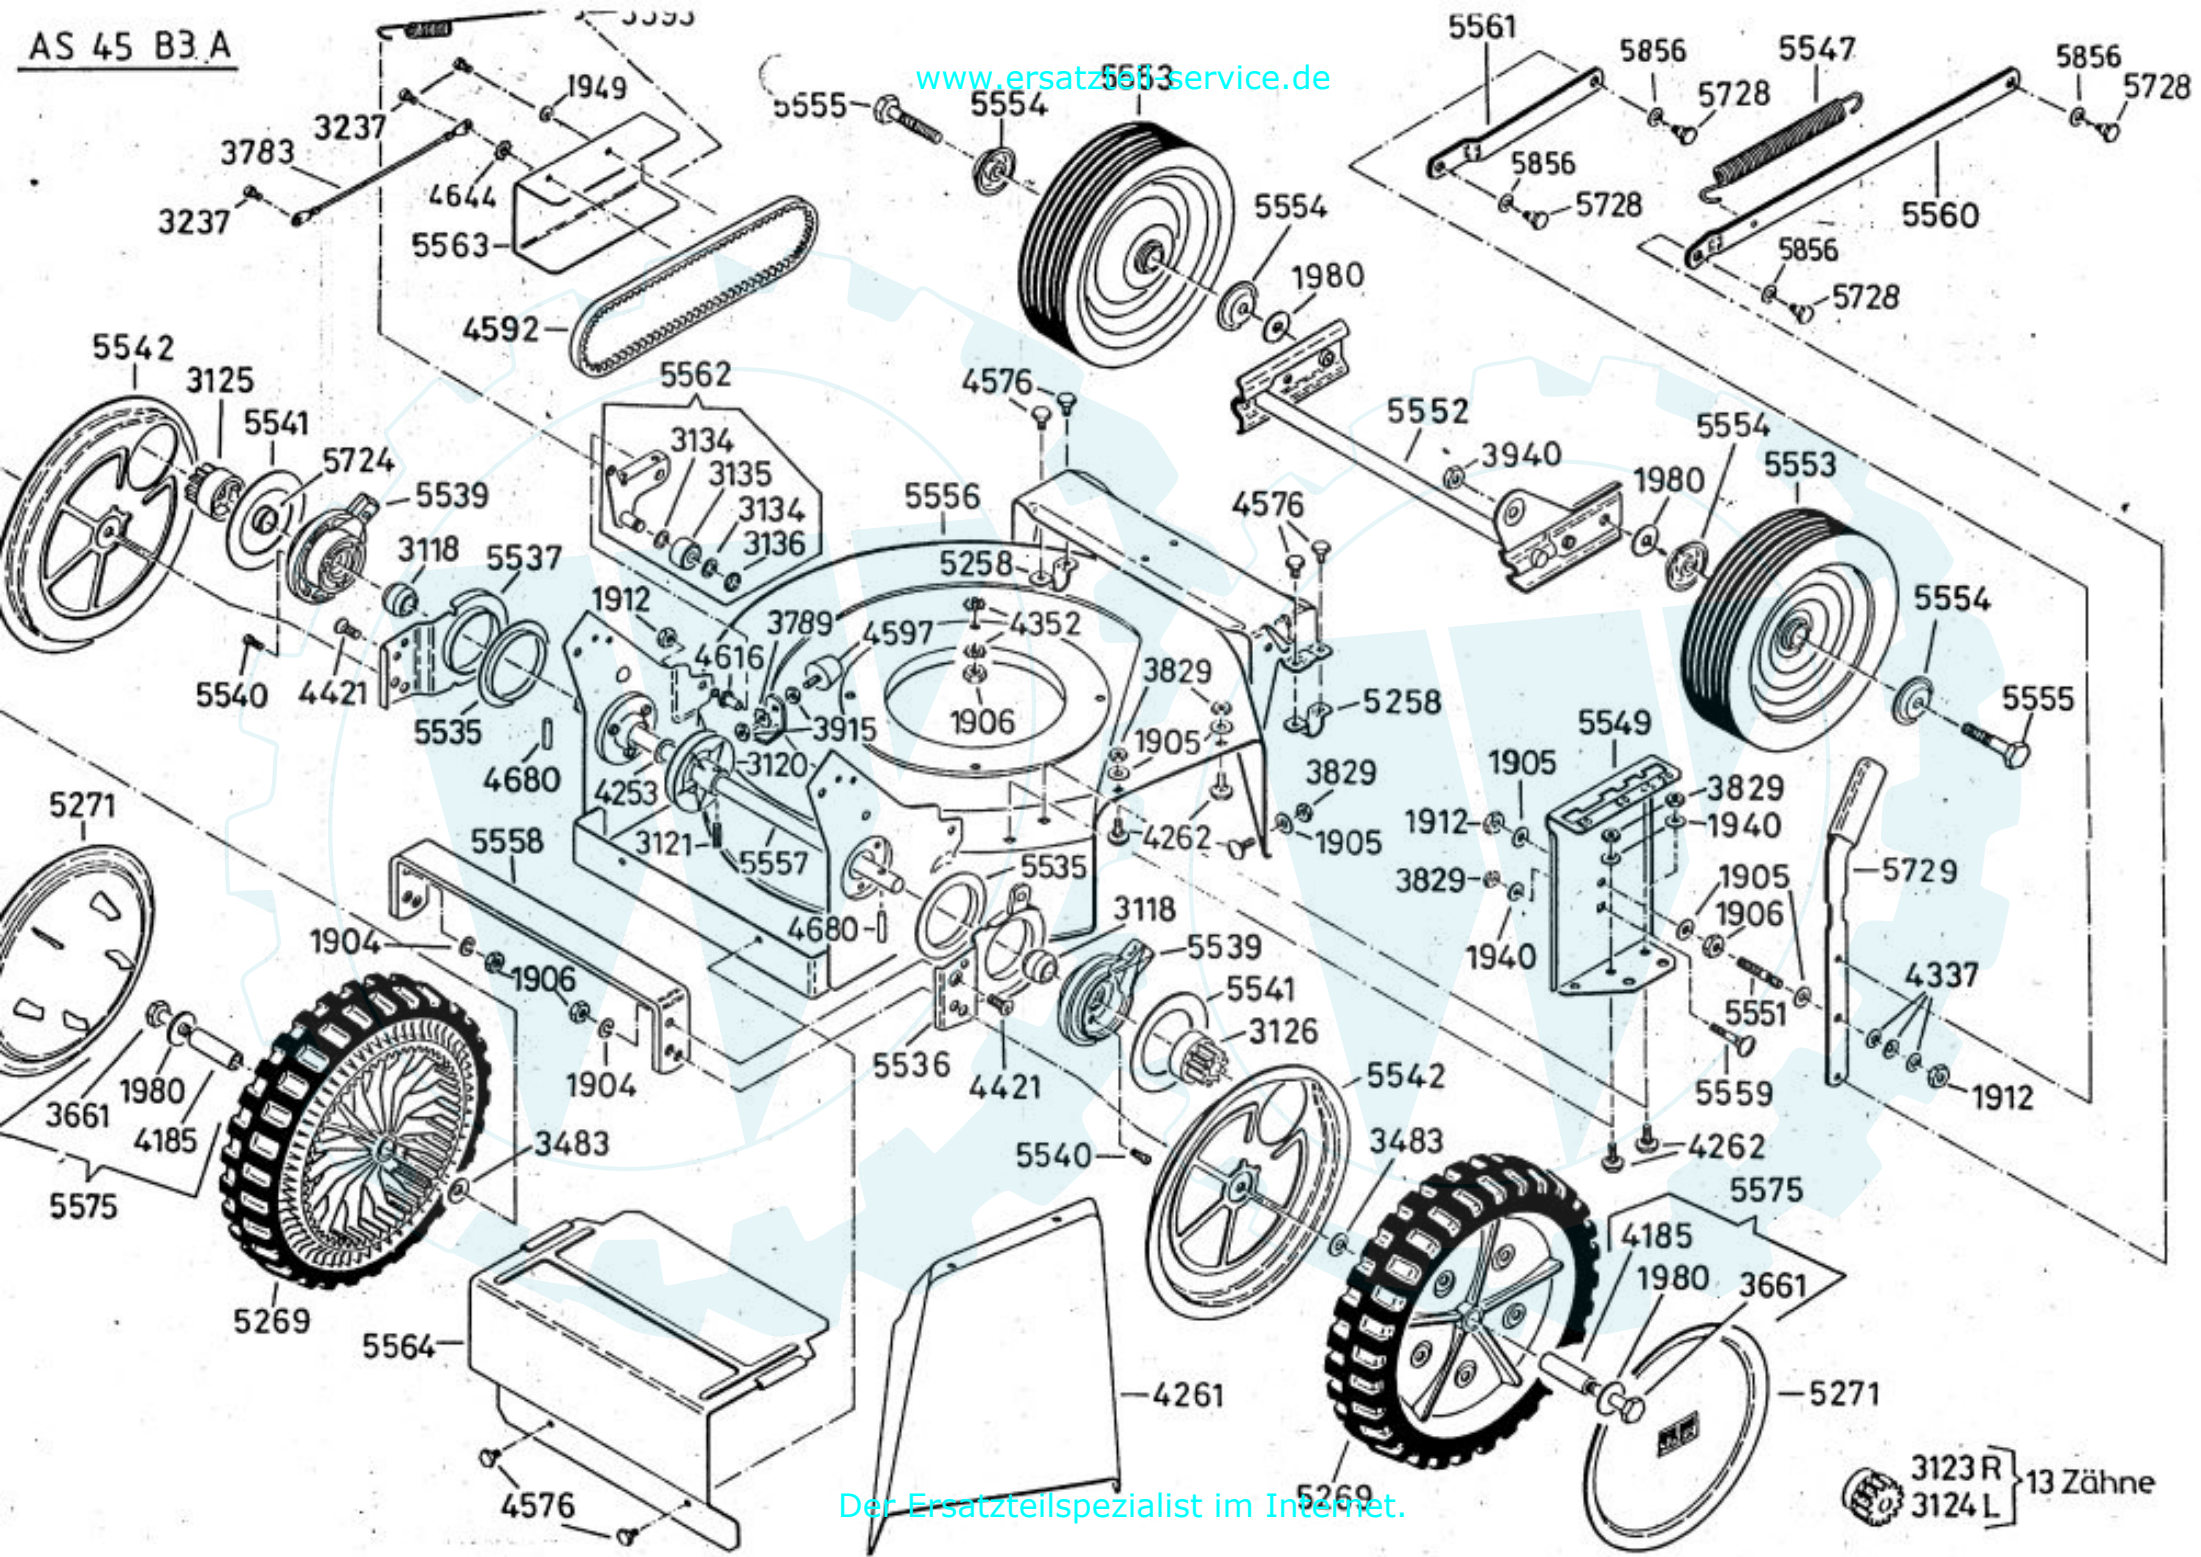

4657 Antriebsblock (mit Radantrieb)
driving unit (wheel drive)
moteur complet (autotracté)

DOB

 3123 R } 13 Zähne
 3124 L }

Dichtungssatz
gaskets
joints

- 1 x 3349
- 1 x 3366
- 1 x 3487

4658 Grundmotor (mit Radantrieb)
motor (wheel drive)
moteur de base (autotracté)

HRB

Kupplungshebel
AS 21 AH9 ab 10/94
AS 21-165/2 ab 10/94
AS 53 B4, AS 21 AH1,
AS 21-165/3, AS 26 AH9/3

Messerkupplung
AS 26 AH9 ab 10/94

Kupplungshebel
AS 21 AH8, 21 AH9 bis 9/94
AS 21-165, 21-165/2 bis 9/94
AS 26 AH8, 26 AH9 bis 9/94
AS 53 B2, B3
AS 45 B1A, B3A, B4

4199