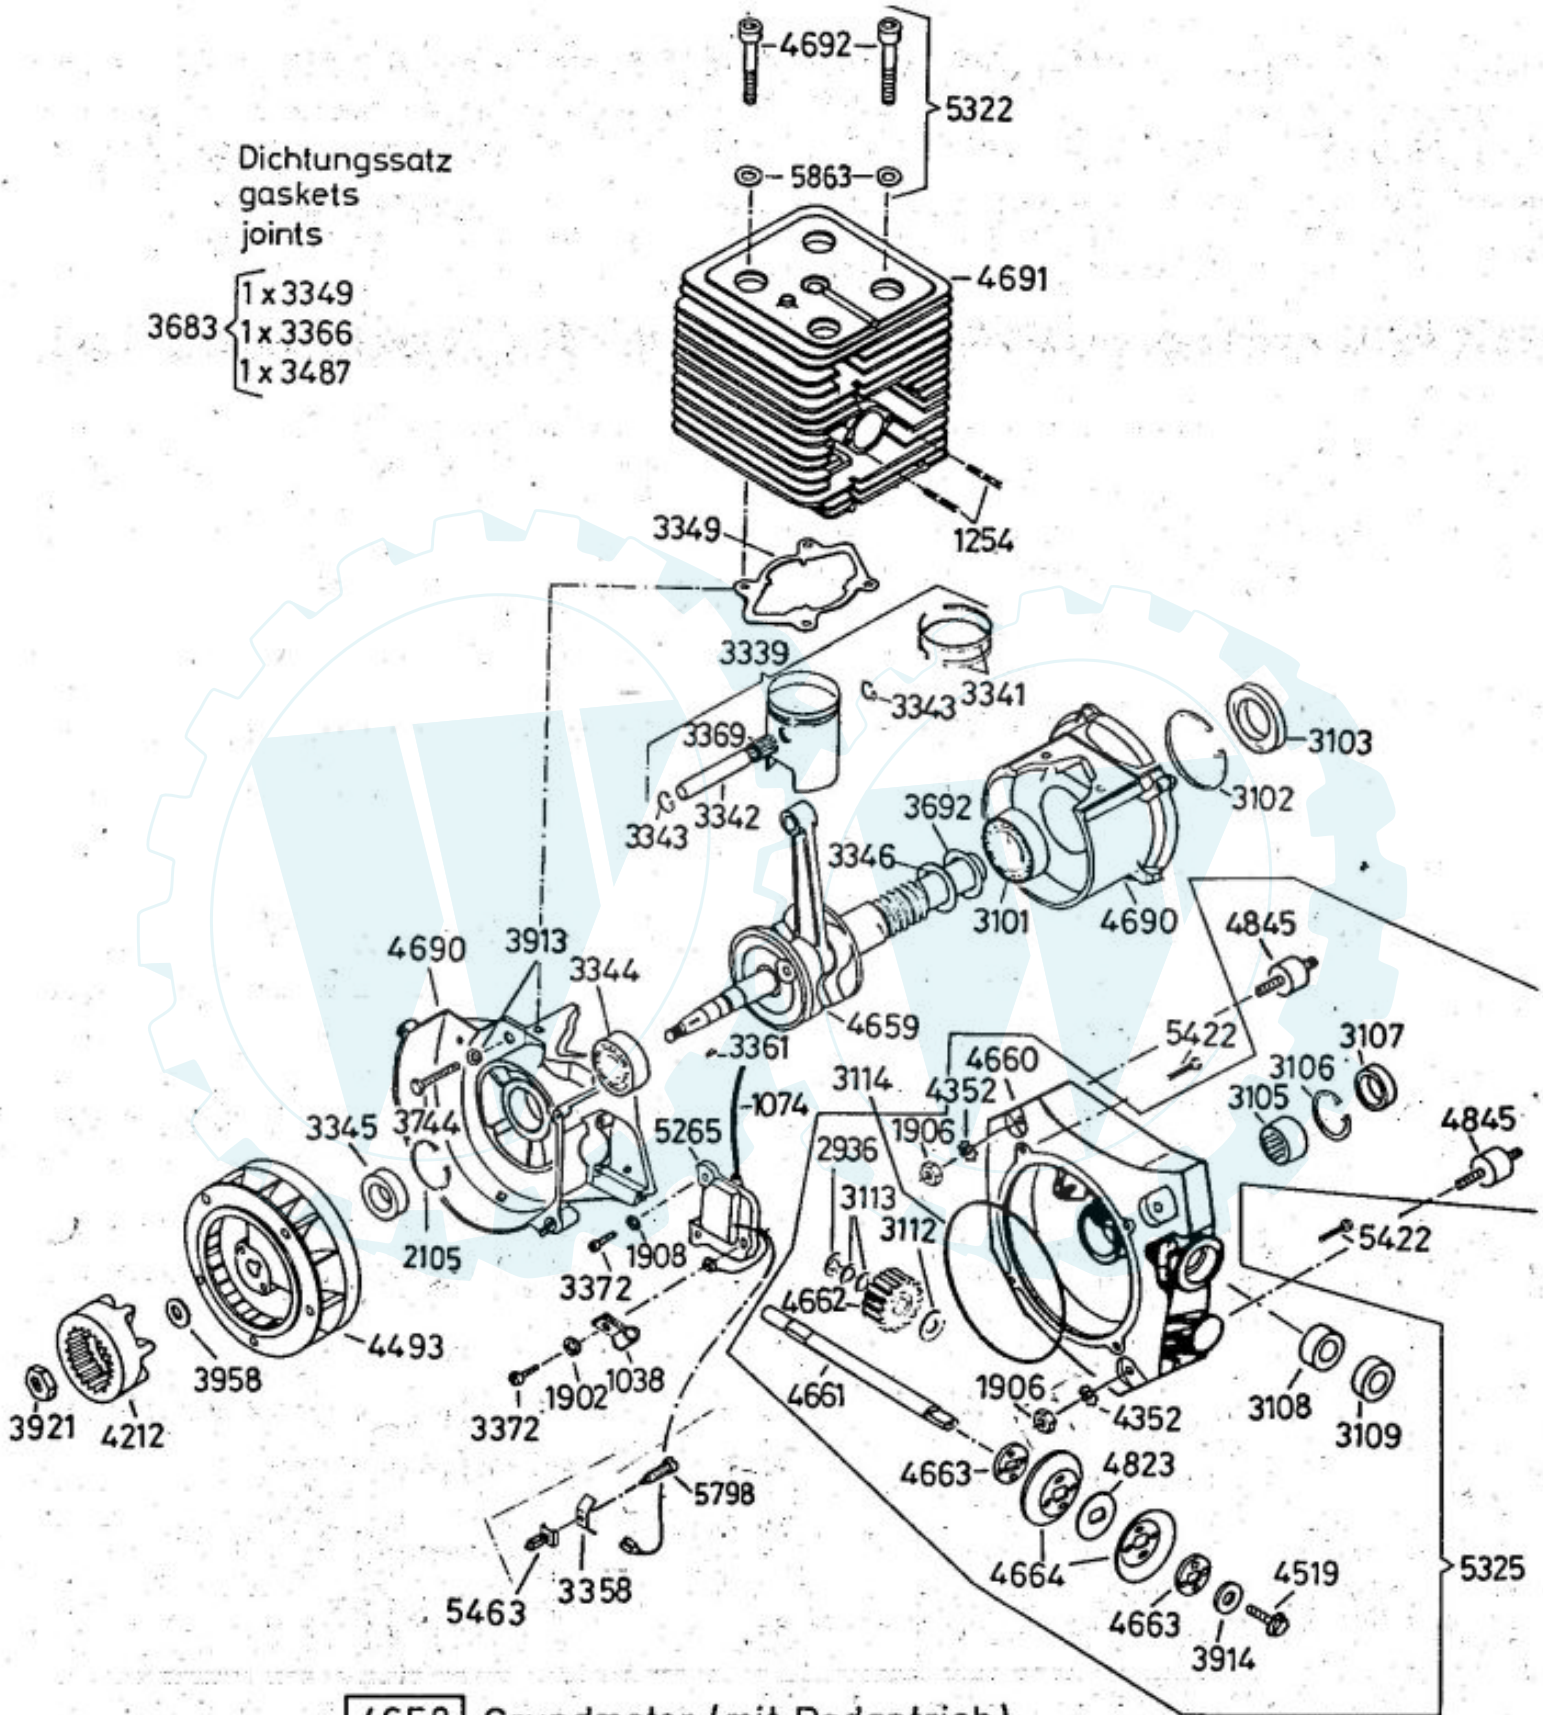

4657 Antriebsblock (mit Radantrieb)
driving unit (wheel drive)
moteur complet (autotracté)

DOB

 3123 R } 13 Zähne
 3124 L }

Dichtungssatz
gaskets
joints

- 1 x 3349
- 1 x 3366
- 1 x 3487

4658 Grundmotor (mit Radantrieb)
motor (wheel drive)
moteur de base (autotracté)

HRB

Kupplungshebel
AS 21 AH9 ab 10/94
AS 21-165/2 ab 10/94
AS 53 B4, AS 21 AH1,
AS 21-165/3, AS 26 AH9/3

Messerkupplung
AS 26 AH9 ab 10/94

Kupplungshebel
AS 21 AH8, 21 AH9 bis 9/94
AS 21-165, 21-165/2 bis 9/94
AS 26 AH8, 26 AH9 bis 9/94
AS 53 B2, B3
AS 45 B1A, B3A, B4

4199