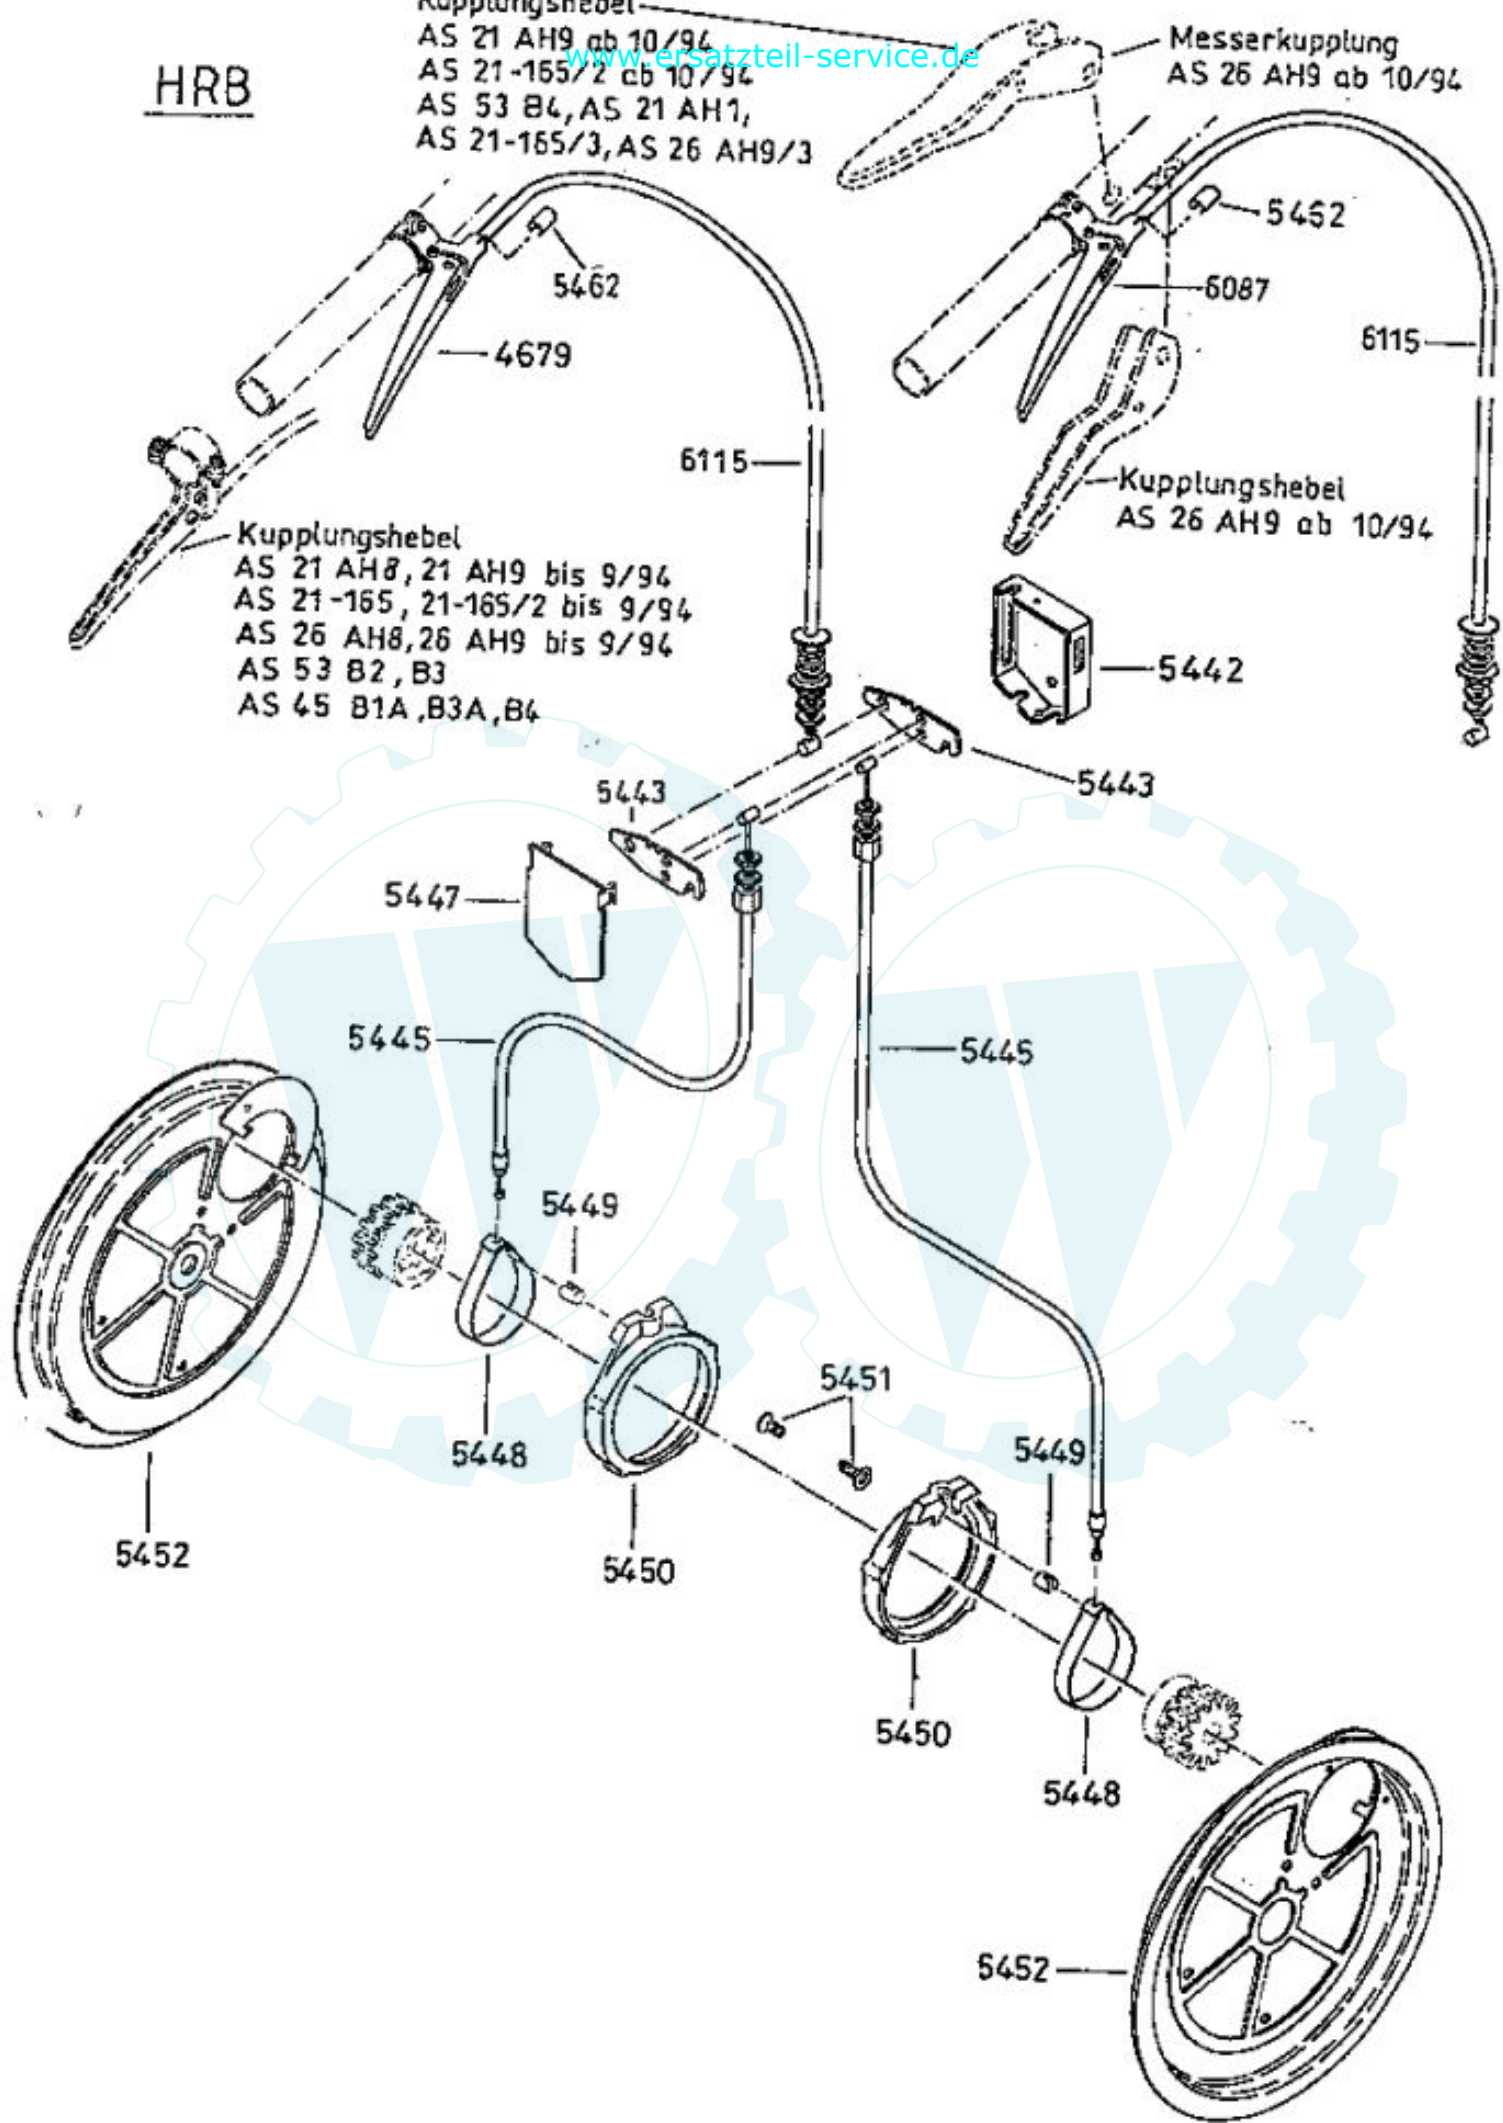

4657 Antriebsblock (mit Radantrieb)
driving unit (wheel drive)
moteur complet (autotracté)

DOB

 3123 R } 13 Zähne
 3124 L }

Dichtungssatz
gaskets
joints

- 1 x 3349
- 1 x 3366
- 1 x 3487

4658 Grundmotor (mit Radantrieb)
motor (wheel drive)
moteur de base (autotracté)

HRB

Kupplungshebel
AS 21 AH9 ab 10/94
AS 21-165/2 ab 10/94
AS 53 B4, AS 21 AH1,
AS 21-165/3, AS 26 AH9/3

Messerkupplung
AS 26 AH9 ab 10/94

Kupplungshebel
AS 21 AH8, 21 AH9 bis 9/94
AS 21-165, 21-165/2 bis 9/94
AS 26 AH8, 26 AH9 bis 9/94
AS 53 B2, B3
AS 45 B1A, B3A, B4

4199