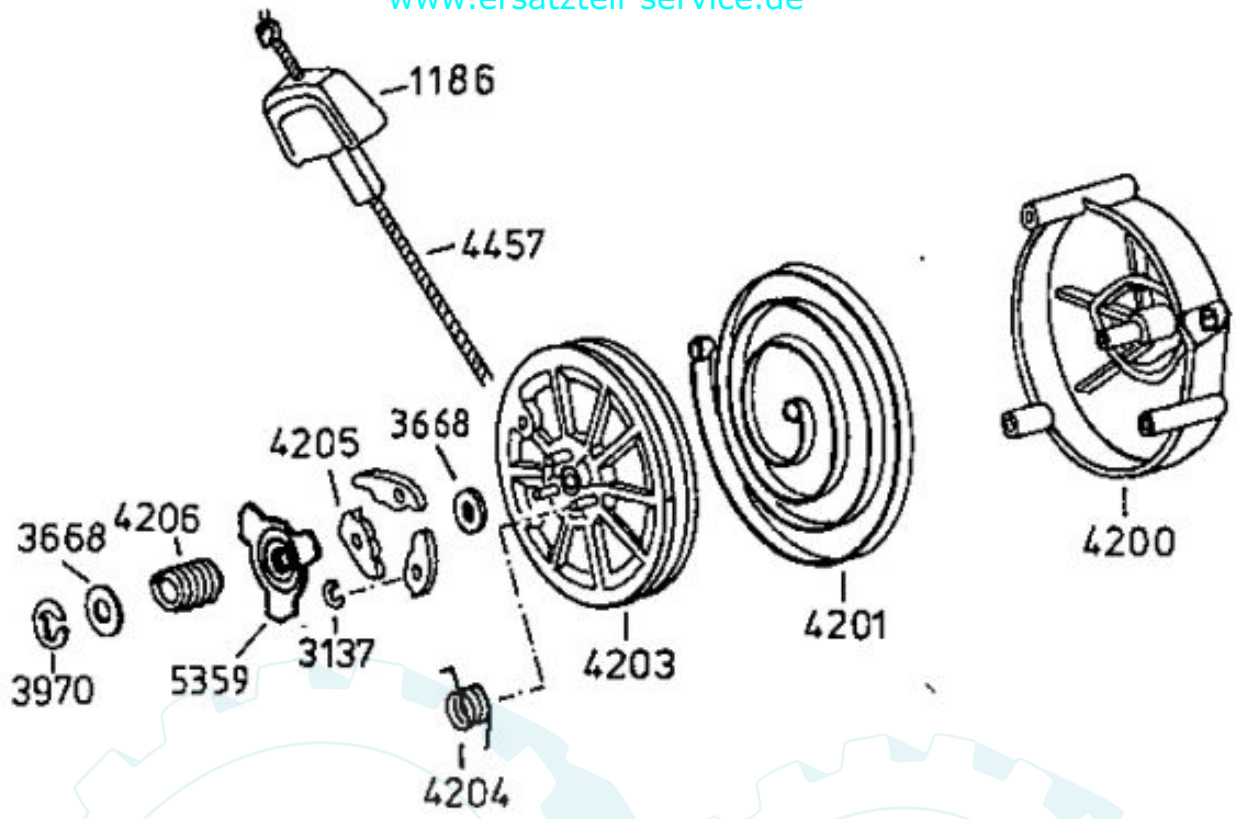

4657 Antriebsblock (mit Radantrieb)
driving unit (wheel drive)
moteur complet (autotracté)

DOB

 3123 R } 13 Zähne
 3124 L }

Dichtungssatz
gaskets
joints

- 1 x 3349
- 1 x 3366
- 1 x 3487

4658 Grundmotor (mit Radantrieb)
motor (wheel drive)
moteur de base (autotracté)

HRB

Kupplungshebel
AS 21 AH9 ab 10/94
AS 21-165/2 ab 10/94
AS 53 B4, AS 21 AH1,
AS 21-165/3, AS 26 AH9/3

Messerkupplung
AS 26 AH9 ab 10/94

Kupplungshebel
AS 21 AH8, 21 AH9 bis 9/94
AS 21-165, 21-165/2 bis 9/94
AS 26 AH8, 26 AH9 bis 9/94
AS 53 B2, B3
AS 45 B1A, B3A, B4