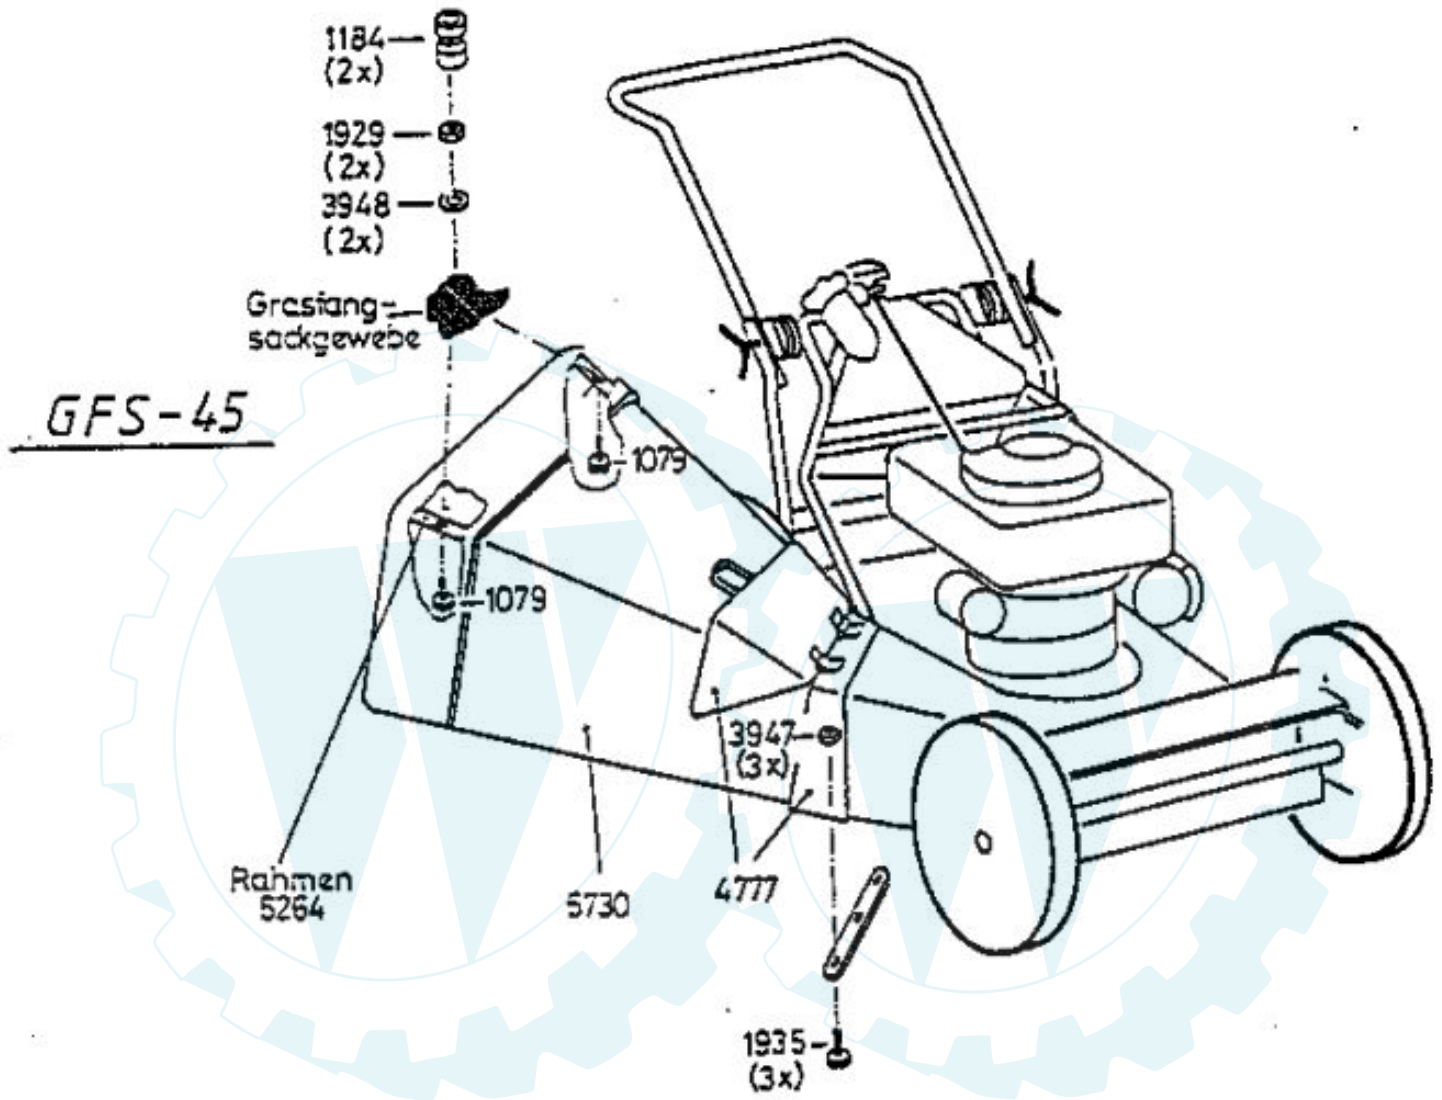

4657 Antriebsblock (mit Radantrieb)
driving unit (wheel drive)
moteur complet (autotracté)

DOB

 3123 R } 13 Zähne
 3124 L }

Dichtungssatz
gaskets
joints

- 1 x 3349
- 1 x 3366
- 1 x 3487

4658 Grundmotor (mit Radantrieb)
motor (wheel drive)
moteur de base (autotracté)

HRB

Kupplungshebel
AS 21 AH9 ab 10/94
AS 21-165/2 ab 10/94
AS 53 B4, AS 21 AH1,
AS 21-165/3, AS 26 AH9/3

Messerkupplung
AS 26 AH9 ab 10/94

Kupplungshebel
AS 21 AH8, 21 AH9 bis 9/94
AS 21-165, 21-165/2 bis 9/94
AS 26 AH8, 26 AH9 bis 9/94
AS 53 B2, B3
AS 45 B1A, B3A, B4