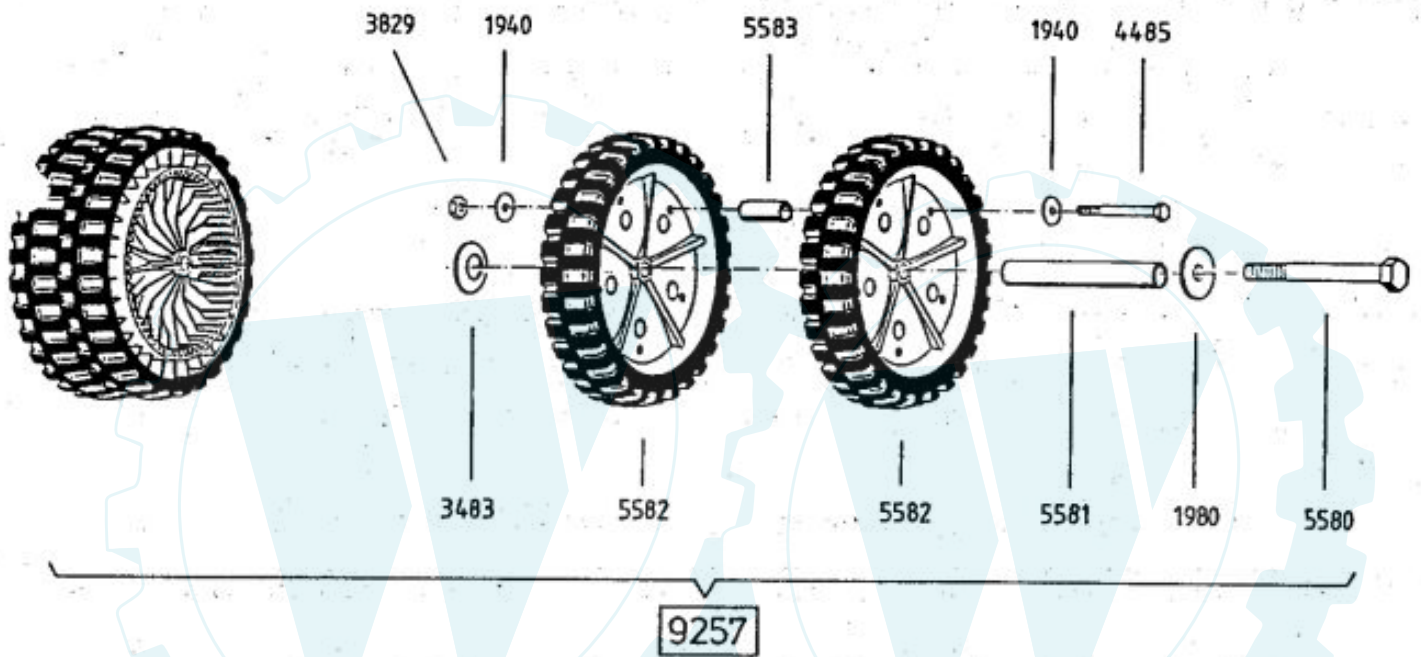

4657 Antriebsblock (mit Radantrieb)
driving unit (wheel drive)
moteur complet (autotracté)

DOB

 3123 R } 13 Zähne
 3124 L }

Dichtungssatz
gaskets
joints

- 1 x 3349
- 1 x 3366
- 1 x 3487

4658 Grundmotor (mit Radantrieb)
motor (wheel drive)
moteur de base (autotracté)

HRB

Kupplungshebel
AS 21 AH9 ab 10/94
AS 21-165/2 ab 10/94
AS 53 B4, AS 21 AH1,
AS 21-165/3, AS 26 AH9/3

Messerkupplung
AS 26 AH9 ab 10/94

Kupplungshebel
AS 21 AH8, 21 AH9 bis 9/94
AS 21-165, 21-165/2 bis 9/94
AS 26 AH8, 26 AH9 bis 9/94
AS 53 B2, B3
AS 45 B1A, B3A, B4