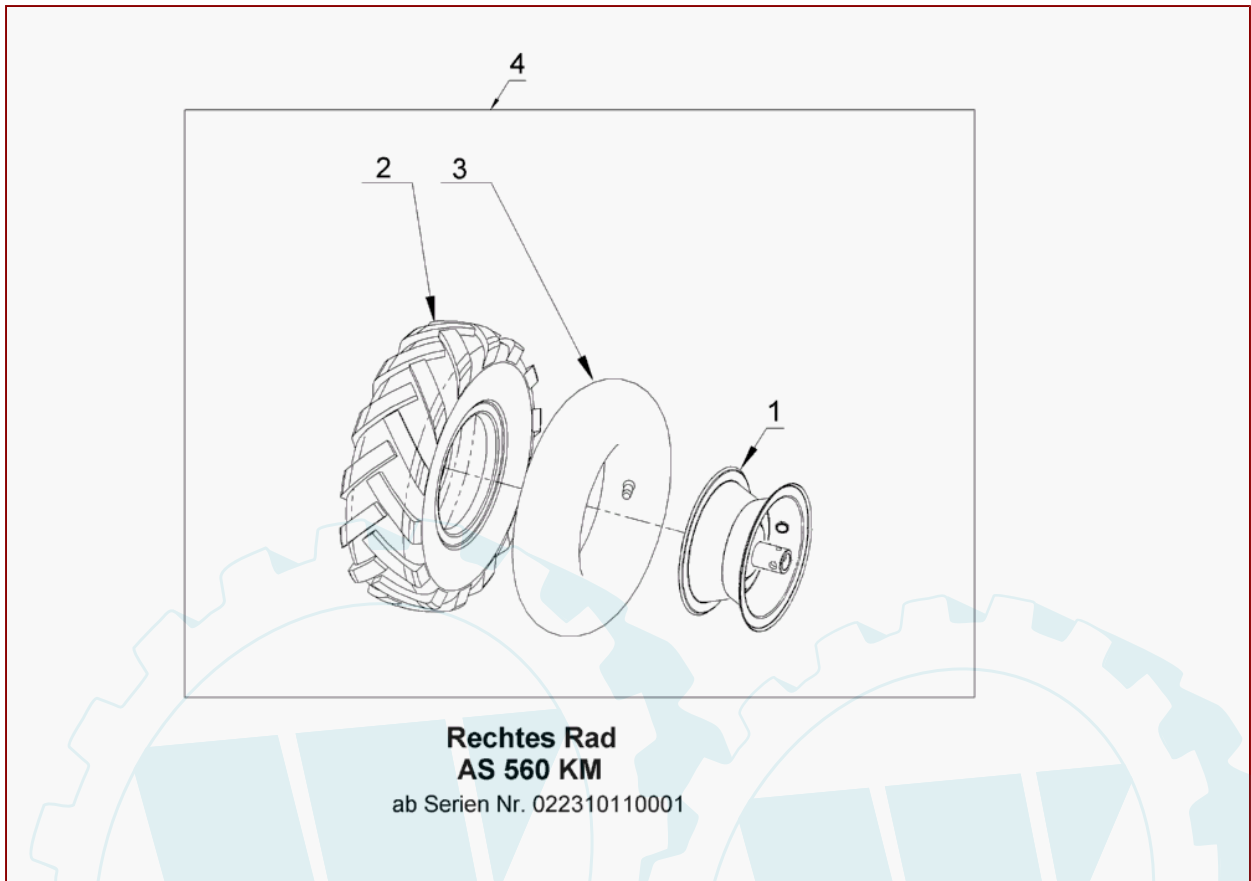

AS 560 KM ab FNr.022310110001 – ET-Dokumentation – Rechtes Rad

AS 560 KM ab FNr.022310110001/ET-Dokumentation/Rechtes Rad

Art.-Nr.	Men...	Beschreibung	Pos	Modell	Info
E11495	1	Felge	1		
E11493	1	Reifen	2		
E11494	1	Schlauch	3		
E11442	1	Rechtes Rad AS 560 KM	4