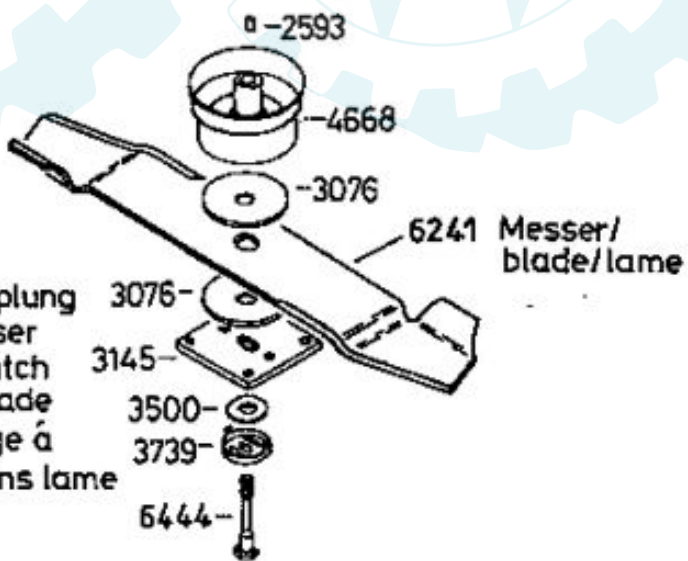

Messerkupplung  
AS 26 AH9 ab 10/94

Kupplungshebel  
AS 21 AH8, 21 AH9 bis 9/94  
AS 21-165, 21-165/2 bis 9/94  
AS 26 AH8, 26 AH9 bis 9/94  
AS 53 B2, B3  
AS 45 B1A, B3A, B4

4199

**4667** - Rutschkupplung  
- ohne Messer  
- friction clutch  
without blade  
- l'embrayage à  
friction sans lame