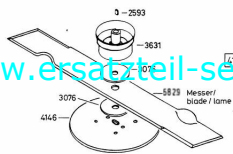

Der Ersatzteilspezialist im Internet.

HRB

Kupplungshebel  
AS 21 AH9 ab 10/94  
AS 21-165/2 ab 10/94  
AS 53 B4, AS 21 AH1,  
AS 21-165/3, AS 26 AH9/3

Messerkupplung  
AS 26 AH9 ab 10/94

- 4147 - Rutschkupplung ohne Messer
- friction clutch without blade
- l'embrayage à friction sans lame

Dichtungssatz  
gaskets  
joints

- 3683 {  
1 x 3349  
1 x 3366  
1 x 3487

**4488** Grundmotor (mit Radantrieb)  
motor (wheel drive)  
moteur de base (autottracté)

- AS 26 AH8  
AS 21-165  
AS 27

4199

AB MOTORNUMMER  
.....  
41944001  
.....