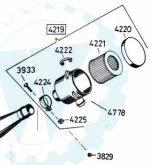

Der Ersatzteilspezialist im Internet.

HRB

Kupplungshebel  
AS 21 AH9 ab 10/94  
AS 21-165/2 ab 10/94  
AS 53 B4, AS 21 AH1,  
AS 21-165/3, AS 26 AH9/3

Messerkupplung  
AS 26 AH9 ab 10/94

- 4147 - Rutschkupplung ohne Messer
- friction clutch without blade
- l'embrayage à friction sans lame

Dichtungssatz  
gaskets  
joints

- 3683 {  
1 x 3349  
1 x 3366  
1 x 3487

**4488** Grundmotor (mit Radantrieb)  
motor (wheel drive)  
moteur de base (autottracté)

- AS 26 AH8  
AS 21-165  
AS 27

4199

AB MOTORNUMMER  
.....  
41944001  
.....