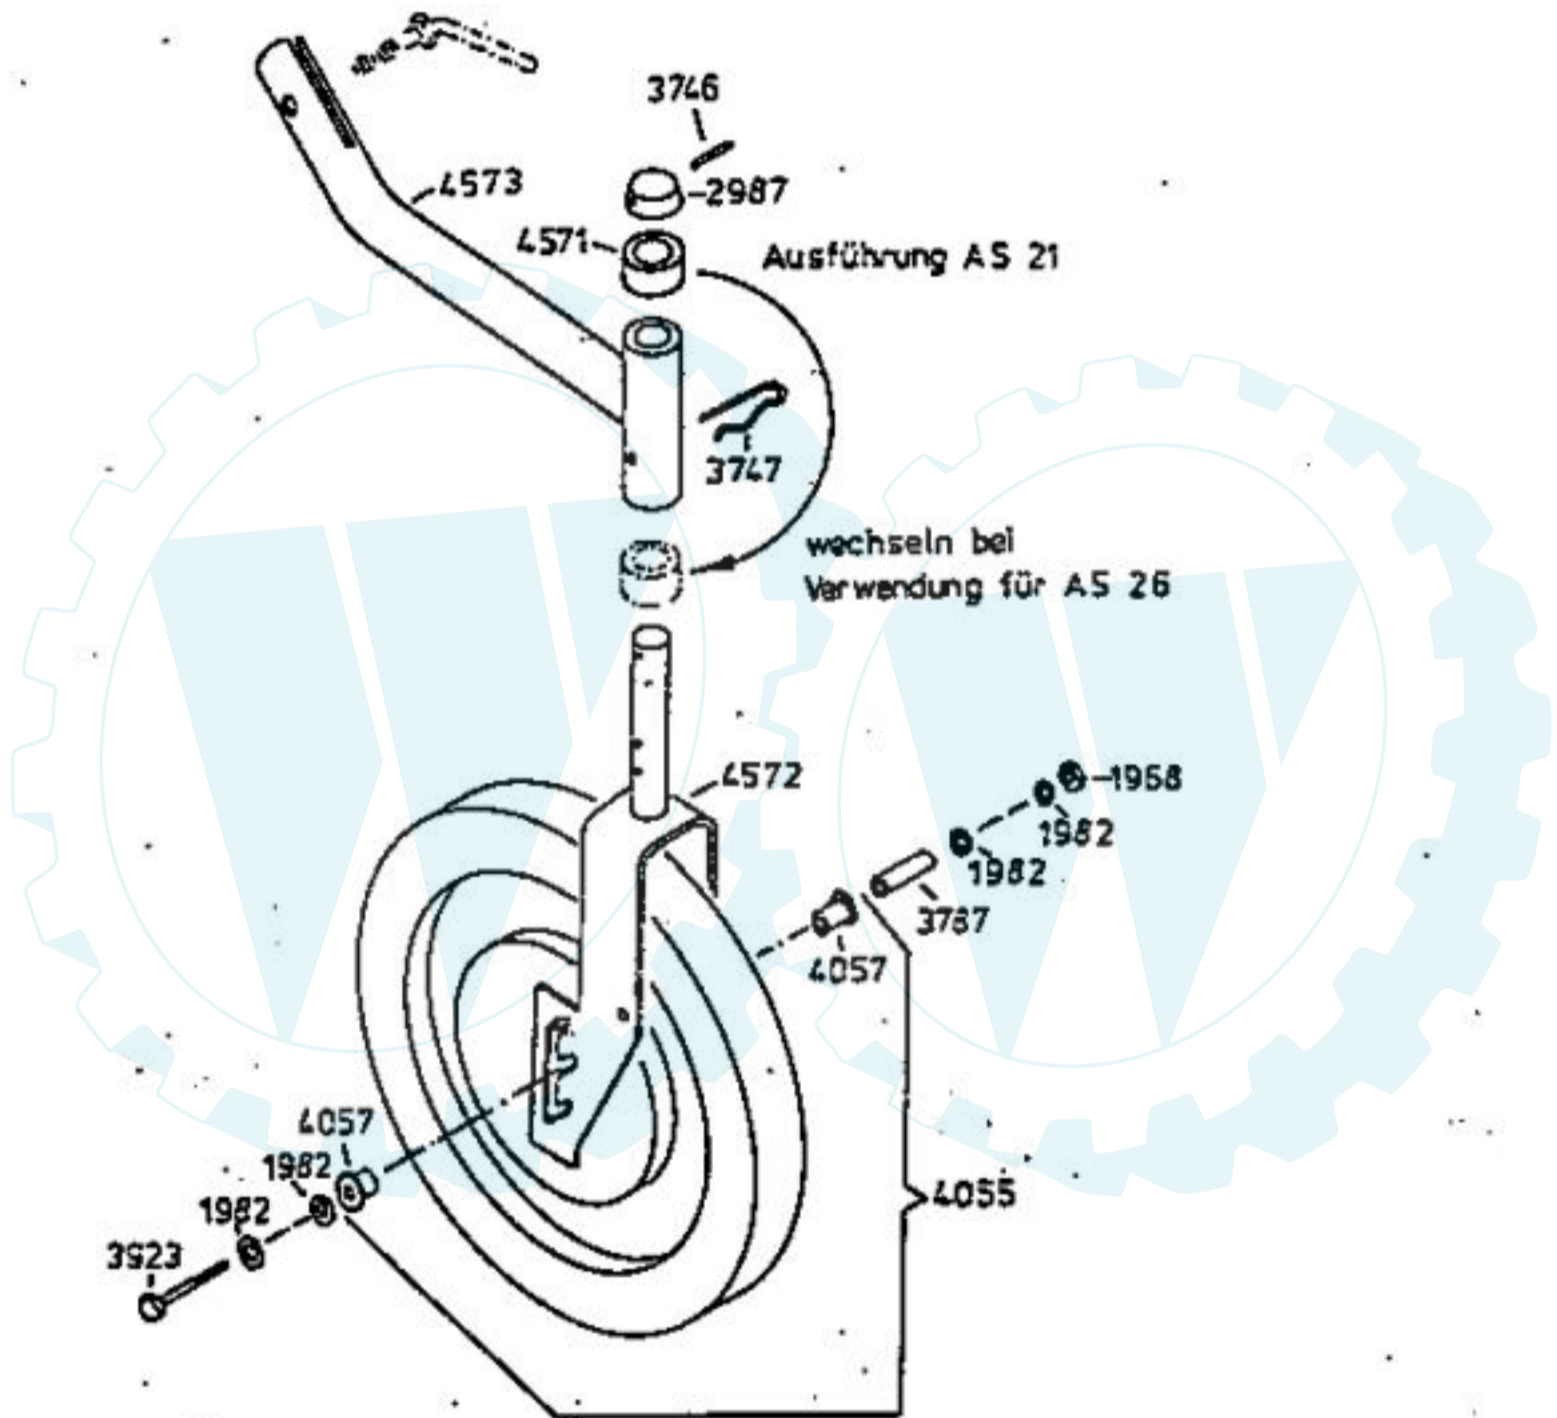

6100 Antriebsblock ohne Messerkupplung
driving unit without blade clutch
moteur complet sans debrayage de lame

DOB

AS 21 AH 9

HRB

Kupplungshebel
AS 21 AH9 ab 10/94
AS 21-165/2 ab 10/94
AS 53 B4, AS 21 AH1,
AS 21-165/3, AS 26 AH9/3

Messerkupplung
AS 26 AH9 ab 10/94

LVA

Dichtungssatz
gaskets
joints

- 6324 {
1×4853
1×4867
1×4870

6101 Grundmotor
motor
moteur de base

4199

5475 Vergaser kompl.
mit Ansaugstutzen

5477