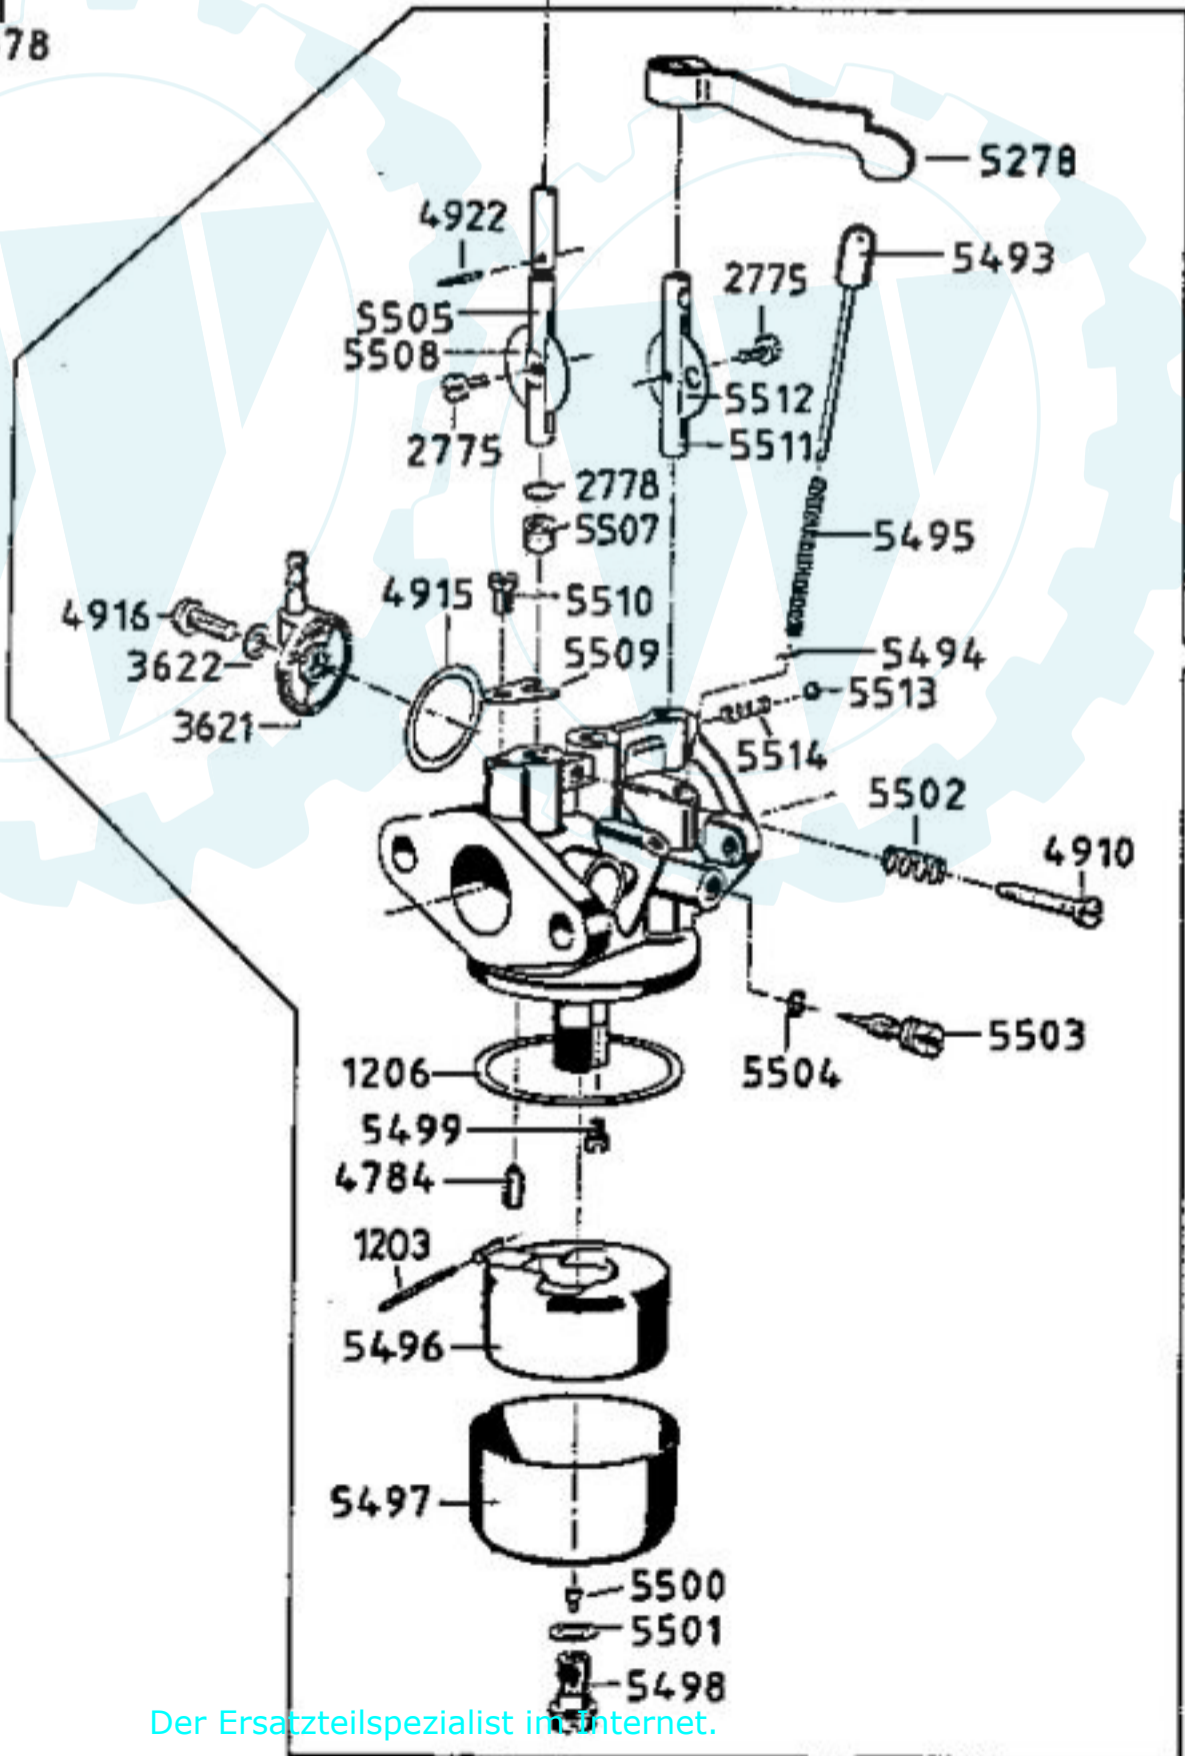

6100 Antriebsblock ohne Messerkupplung
driving unit without blade clutch
moteur complet sans debrayage de lame

DOB

AS 21 AH 9

HRB

Kupplungshebel
AS 21 AH9 ab 10/94
AS 21-165/2 ab 10/94
AS 53 B4, AS 21 AH1,
AS 21-165/3, AS 26 AH9/3

Messerkupplung
AS 26 AH9 ab 10/94

LVA

Dichtungssatz
gaskets
joints

- 6324 {
1×4853
1×4867
1×4870

6101 Grundmotor
motor
moteur de base

4199

5475 Vergaser kompl.
mit Ansaugstutzen

5477