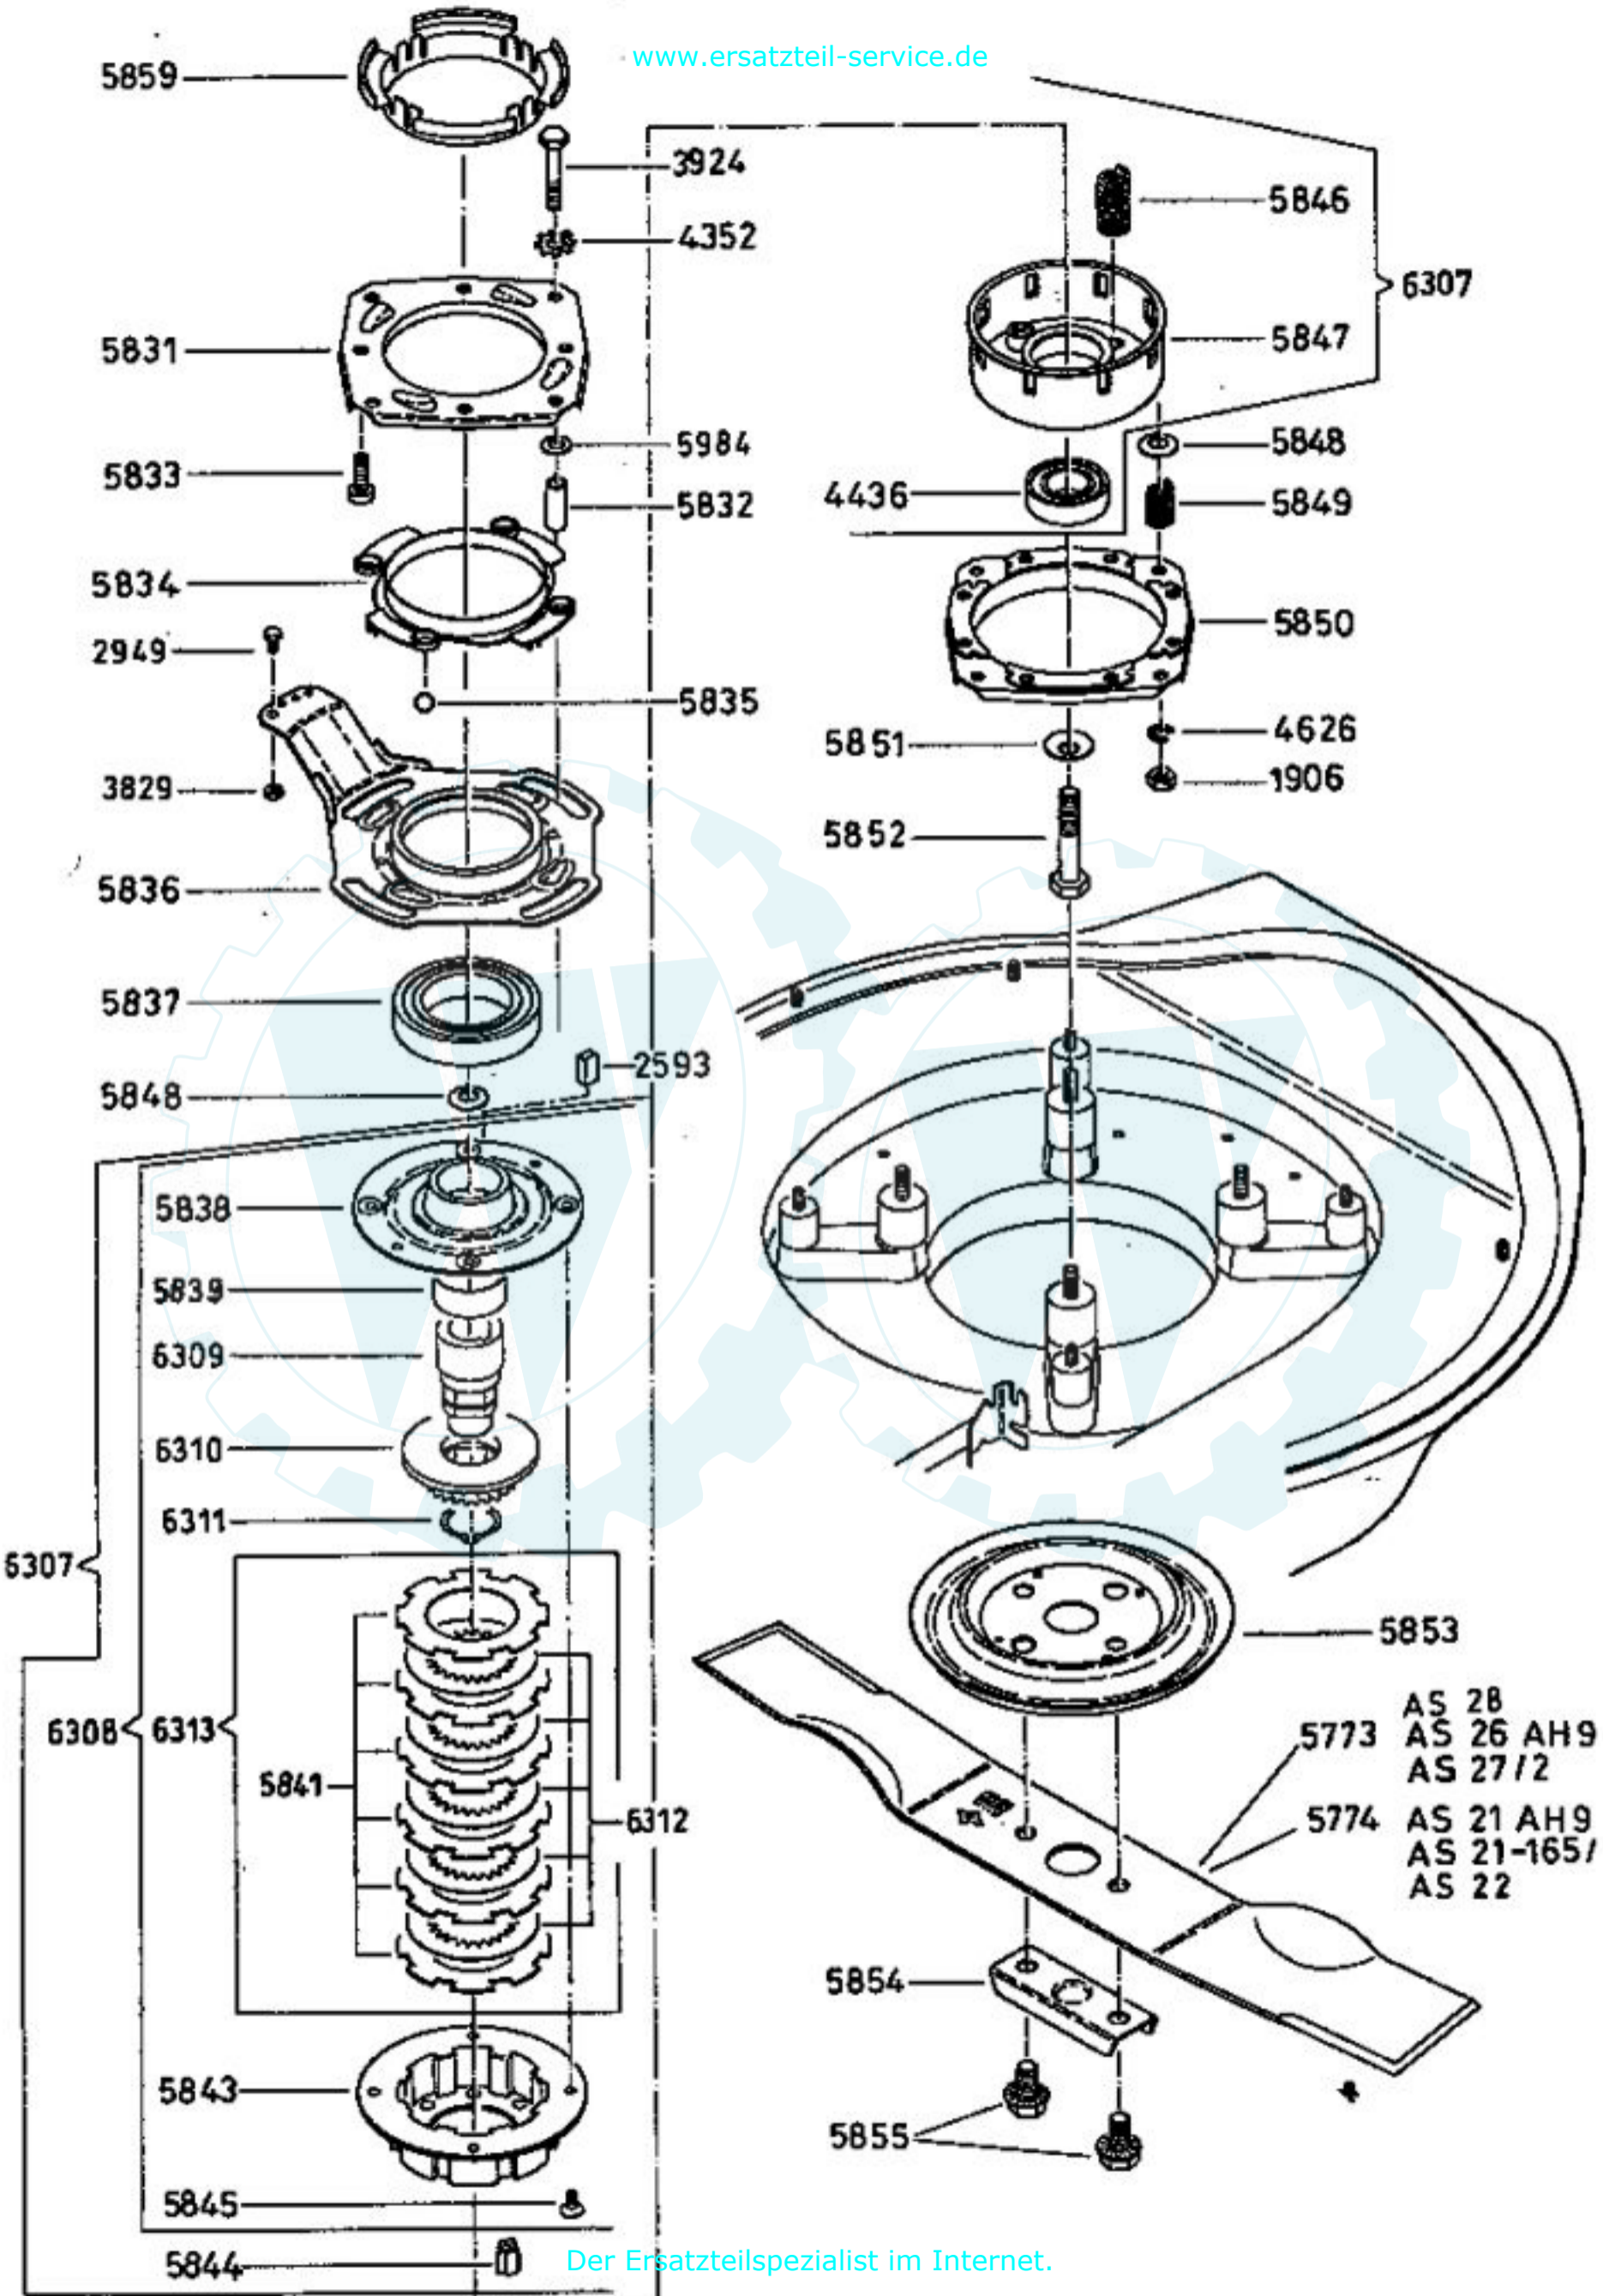

6100 Antriebsblock ohne Messerkupplung
driving unit without blade clutch
moteur complet sans debrayage de lame

DOB

AS 21 AH 9

HRB

Kupplungshebel
AS 21 AH9 ab 10/94
AS 21-165/2 ab 10/94
AS 53 B4, AS 21 AH1,
AS 21-165/3, AS 26 AH9/3

Messerkupplung
AS 26 AH9 ab 10/94

LVA

Dichtungssatz
gaskets
joints

- 6324 {
1×4853
1×4867
1×4870

6101 Grundmotor
motor
moteur de base

4199

5475 Vergaser kompl.
mit Ansaugstutzen

5477