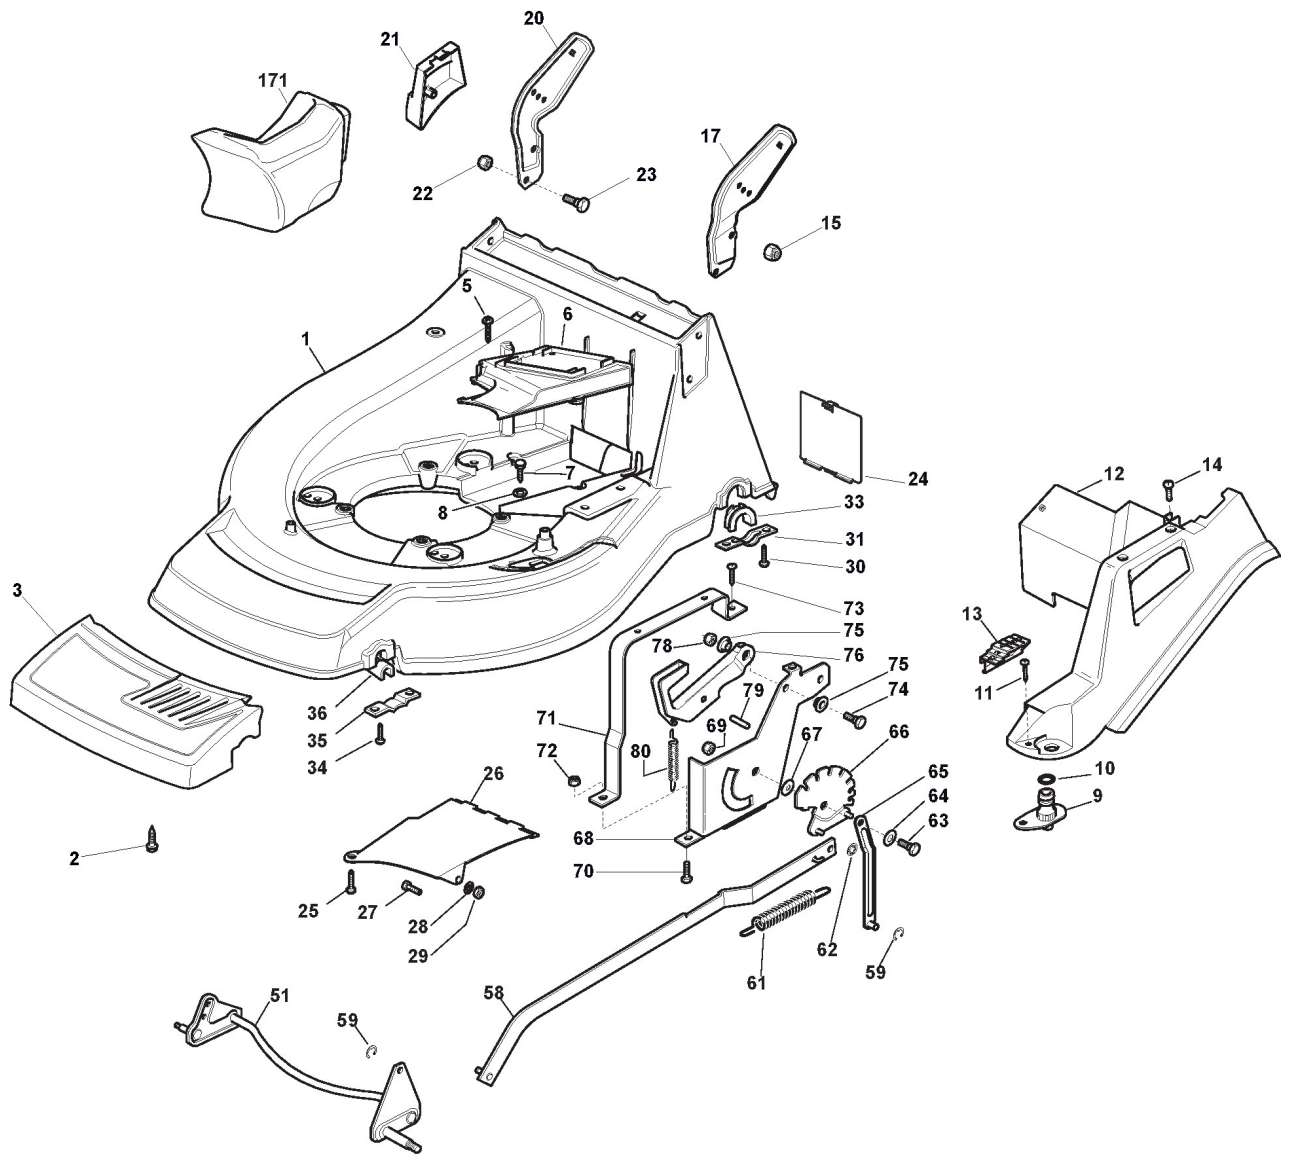

Gehäuse Und Schnittverstellung

Bild Nr.	Anzahl	Teilenummer	Beschreibung	Hinweis	Von	Bis
1	1	381003543/0	Chassie-rot			To 31-August- 2010
1	1	381003543/1	Chassie Rot		From 01-Septem- ber-2013	
1	1	381004744/0	Chassie Graü			
2	4	112735420/0	Schraube			
3	1	122226050/0	Maske, Schwarz			
5	2	112728522/0	Schraube			
6	1	322060200/0	Schutz, Riemen	Not For BBC Models		To 31-August- 2007
6	1	322060200/1	Schutz, Riemen	Not For BBC Models	From 01-Septem- ber-2009	
7	1	112731350/0	Schraube			
8	2	112523040/0	Scheibe			
9	1	122034000/0	Waschenverbindung			
10	1	119035000/0	Or-Dichtung			
11	3	112728519/0	Schraube			
12	1	322060144/2	Radenkappe			To 31-August- 2007
12	1	322060144/3	Gehäuse		From 01-Septem- ber-2009	
13	1	122570200/0	Platte, Höheverstellung			
14	1	112728520/0	Schraube			
15	2	112155000/0	Mutter			
17	1	322778397/1	Pratze, Linke			
20	1	322778396/1	Pratze, Rechte			
21	1	122601001/0	Schutz			
22	2	112155000/0	Mutter			
23	2	112793301/0	Schraube			
24	1	122595352/0	Abdeckplatte			
25	1	112729600/0	Schraube		From 01-Septem- ber-2014	To 31-August- 2014
25	1	112731350/0	Schraube			
26	1	322108205/0	Konveyor			To 31-August- 2014
26	1	322108205/1	Konveyor		From 01-Septem- ber-2014	
27	1	112789000/0	Schraube			
28	1	112523020/0	Scheibe			
29	1	112154330/0	Mutter			
30	4	112731350/0	Schraube			
31	2	322545147/0	Plättchen			
33	2	322038407/0	Buchse			
34	4	112731350/0	Schraube			
35	2	322545156/0	Plättchen			
36	2	122038400/1	Buchse			
51	1	381002801/1	Achse, Vorderrad			To 31-August- 2012
51	1	381002865/1	Achse, Vorderrad		From 01-Septem- ber-2011	To 31-August- 2012
51	1	381302865/0	Achse, Vorderrad			
58	1	181001136/0	Stange, Höheverstellung	(HON)		To 31-August- 2011
58	1	381002040/0	Stange, Höheverstellung		From 01-Septem- ber-2011	
59	2	112000930/0	Benzing-Ring ø6			
61	1	122446187/0	Feder			
62	2	112604899/0	Kronescheibe			
63	1	122529662/0	Gelenkpunkt			
64	1	322672151/0	Anti Friktionswäscher			
65	1	381001269/0	Achse, Hinterrad