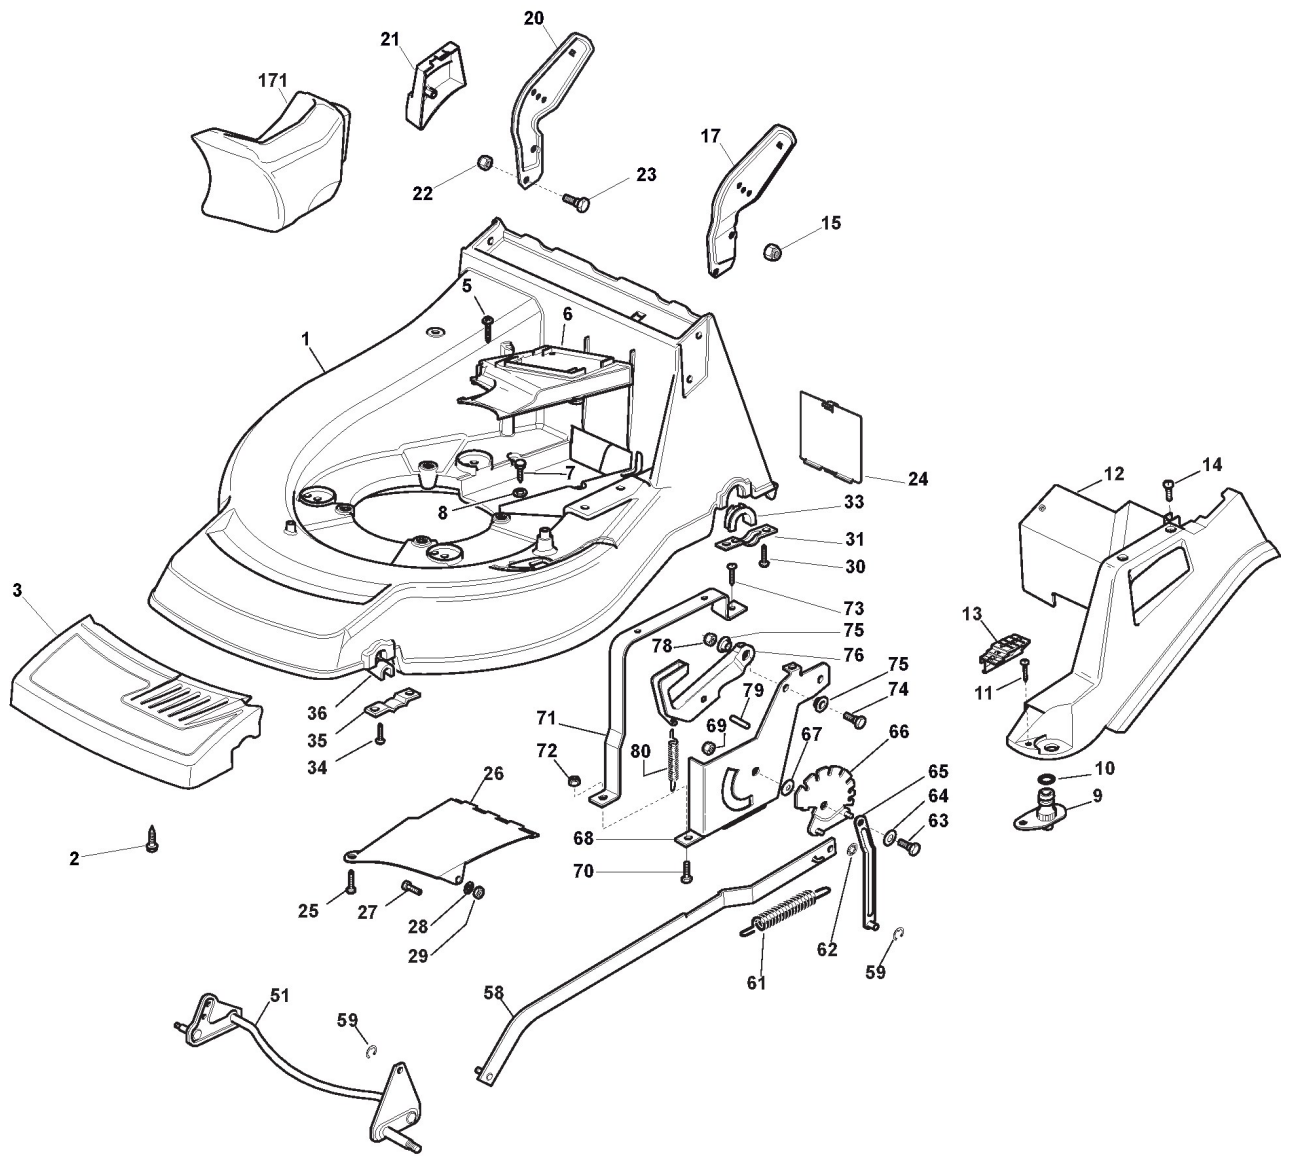

CASTELGARDEN

RA 534 TR - H (2009)

292163038/P

Spare parts list
Reservdelar
Repuestos
Ersatzteile
Pièces détachées
Reserve onderdelen
Catalogo ricambi

- Use ST. S.p.A. Genuine Spare Parts specified in the parts list for repair and/or replacement.
- The contents described in the parts list may change due to improvement.
- The drawings of the spare parts are only indicative And might Not represent the part in question exactly.
- The indications "right" - "left" - "front" - "rear" refer to the position of the operator when using the machine.
- When placing orders of parts for repair And/Or replacement, make sure that the illustrated parts list Is the one applying to the machine's year of manufacture, as shown on the identification plate attached to the machine.

Gehäuse Und Schnittverstellung

Bild Nr.	Anzahl	Teilenummer	Beschreibung	Hinweis	Von	Bis
66	1	381000479/1	Sektor, Höheverstellung			To
66	1	381000479/2	Sektor, Höheverstellung		From	31-August-2009
67	1	322672152/0	Anti Friktionswäscher			
68	1	322785109/0	Halter, Höheverstellung			
69	1	112155000/0	Mutter			
70	2	112793301/0	Schraube			
71	1	322785113/0	Halter, Griff			
72	2	112293201/0	Mutter			
73	1	112729600/0	Schraube			
74	1	112793301/0	Schraube			
75	2	125038002/1	Büchse			
76	1	122393611/1	Griff			To
76	1	322393611/2	Griff		From	
78	1	112293201/0	Mutter		01-September-2009	
79	1	112622640/0	Stift			
80	1	122446175/0	Feder			
171	1	322140224/0	Abweiser			To
171	1	322140224/1	Abweiser		From	31-August-2013
					01-September-2013	