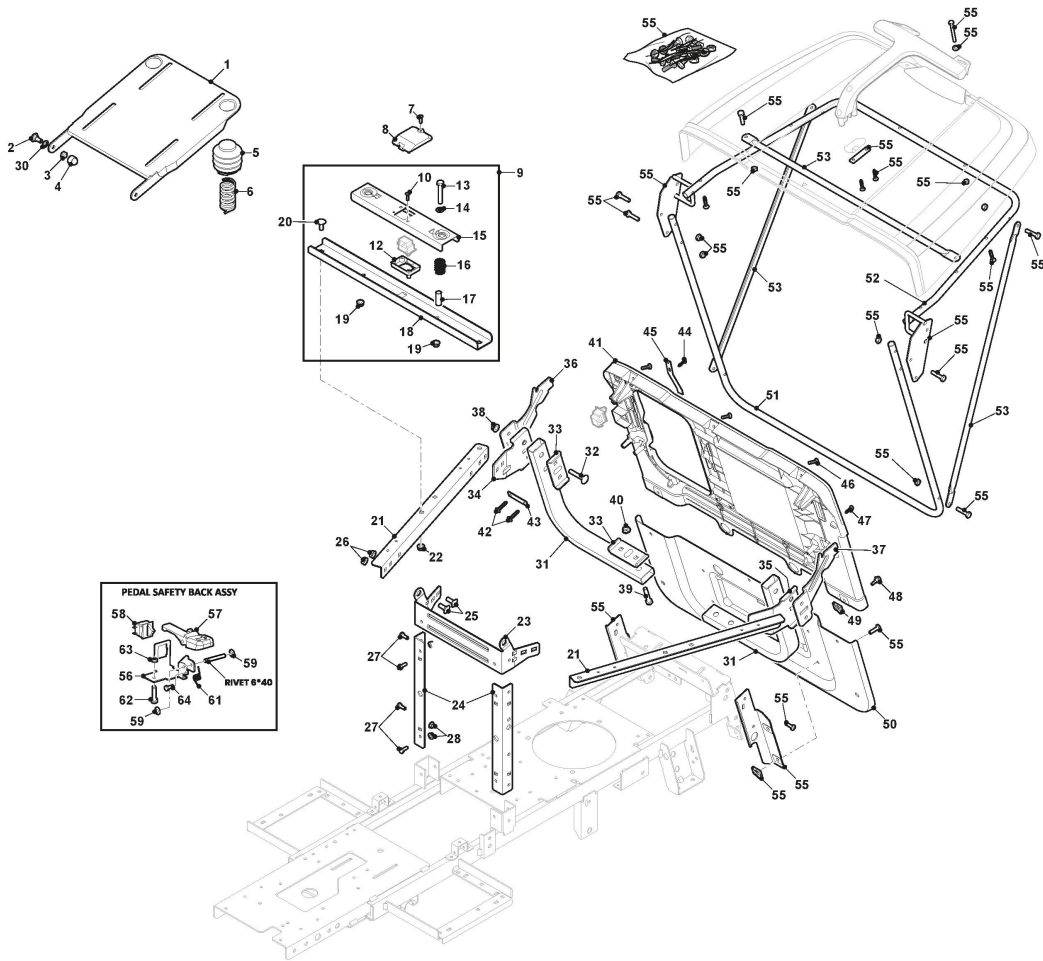

Rahmensatz

Bild Nr.	Anzahl	Teilenummer	Beschreibung	Hinweis	Von	Bis
1	1	382547061/1	Plättchen			
2	2	122524970/3	Bolzen			
3	2	112155010/0	Mutter			
4	2	118203854/0	Haube			
5	2	327737500/0	Schutzkasten			
6	2	127430589/0	Feder			
7	1	112728706/0	Schraube			
8	1	327110508/0	Micro-Sitzbezug, Schwarz			
9	1	384394751/1	Micro			
10	2	112728697/0	Schraube			
12	1	325785379/1	Halter			
13	2	112691400/0	Schraube			
14	2	112521350/0	Scheibe			
15	1	327543047/0	Platte			
16	2	125430263/0	Feder			
17	2	125160048/0	Entfernungsstück			
18	1	327787089/0	Halter			
19	2	112293201/0	Mutter			
20	2	112818700/0	Schraube			
21	2	327650131/0	Stärkung Higher			
22	2	112293201/0	Mutter			
23	1	327543039/0	Stützplatte			
24	2	327010209/0	Halter			
25	8	112818700/0	Schraube			
26	8	112293201/0	Mutter			
27	8	112791400/0	Schraube			
28	8	112154510/0	Mutter			
30	2	9694-0001-00	Scheibe			
31	2	327869063/0	Rohr			
32	4	112819105/0	Schraube			
33	4	327543029/0	Platte			
34	1	327772171/0	Steigbügel, Rechte			
35	1	327772225/0	Steigbügel, Linke			
36	1	327772213/0	Steigbügel, Rechte			
37	1	327772215/1	Steigbügel, Linke			
38	4	112154210/0	Mutter			
39	4	112691115/0	Schraube			
40	4	112154210/0	Mutter			
41	1	327543027/0	Platte			
42	4	112728300/0	Schraube			
43	2	322545142/0	Plättchen			
44	1	112728300/0	Schraube			
45	1	127430600/0	Feder			
46	3	112727801/0	Schraube			
47	2	112728300/0	Schraube			
48	2	125943010/0	Schraube			
49	2	112437507/0	Plättchen			
50	1	327543025/0	Platte