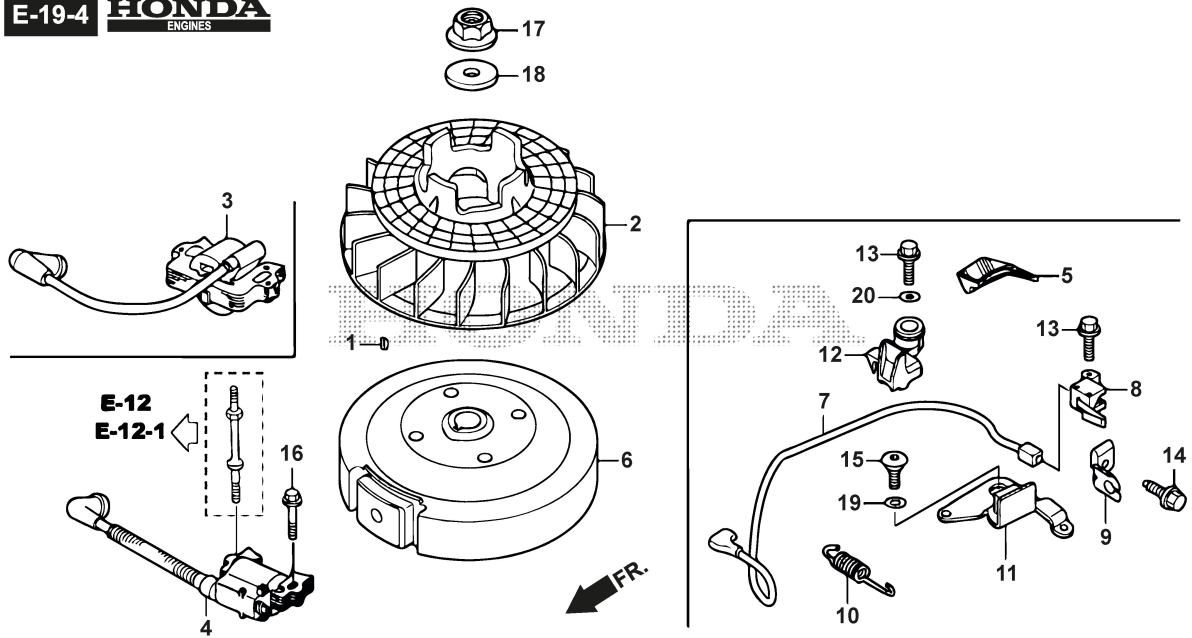

E-19-4 **HONDA**
ENGINES

Flywheel - GCV160A0 S4 GB SD

Bild Nr.	Anzahl	Teilenummer	Beschreibung	Hinweis	Von	Bis
1	1	118551807/0	Key, Special Woodruff, 25X18	Honda: 13331-Z8B-900		
2	1	118552097/0	Fan, Cooling	Honda: 19511-Z8B-900		
3	1	118551695/0	Coil Assy., Ignition (Phelon)	Honda: 30500-Z8B-903		
5	1	HONDA_SP	Honda Spare Parts	Honda: 30549-Z8B-900 - CLAMPER, CORD		
6	1	118552170/0	Flywheel Comp. (Phelon)	Honda: 31110-Z0Y-003		
7	1	118552196/0	Cord, Stop Switch	Honda: 32195-Z8B-901		
8	1	118552200/0	Switch Assy., Engine Stop	Honda: 35120-Z8B-902		
9	1	118552207/0	Bracket, Brake Cable	Honda: 43416-Z8B-900		
10	1	118552212/0	Spring, Brake Lever	Honda: 75113-Z8B-900		
11	1	118552215/0	Arm Comp., Brake	Honda: 75120-Z8B-901		
12	1	118552216/0	Spring, Tensioner	Honda: 75573-Z8B-901		
13	2	HONDA_SP	Honda Spare Parts	Honda: 90001-Z8B-900 - BOLT, SPECIAL, 5X16		
14	1	HONDA_SP	Honda Spare Parts	Honda: 90007-Z8B-900 - BOLT, FLANGE, 6X14		
15	1	HONDA_SP	Honda Spare Parts	Honda: 90009-Z8B-900 - BOLT, SPECIAL		
16	1	HONDA_SP	Honda Spare Parts	Honda: 90018-ZE1-000 - BOLT, FLANGE, 6X23 (CT200)		
17	1	HONDA_SP	Honda Spare Parts	Honda: 90201-Z0T-800 - NUT, SPECIAL, 14MM		
18	1	HONDA_SP	Honda Spare Parts	Honda: 90401-Z8B-900 - WASHER, 14X45		
19	1	HONDA_SP	Honda Spare Parts	Honda: 90402-Z8B-900 - WASHER, SPECIAL		
20	1	HONDA_SP	Honda Spare Parts	Honda: 94103-05800 - WASHER, PLAIN, 5MM