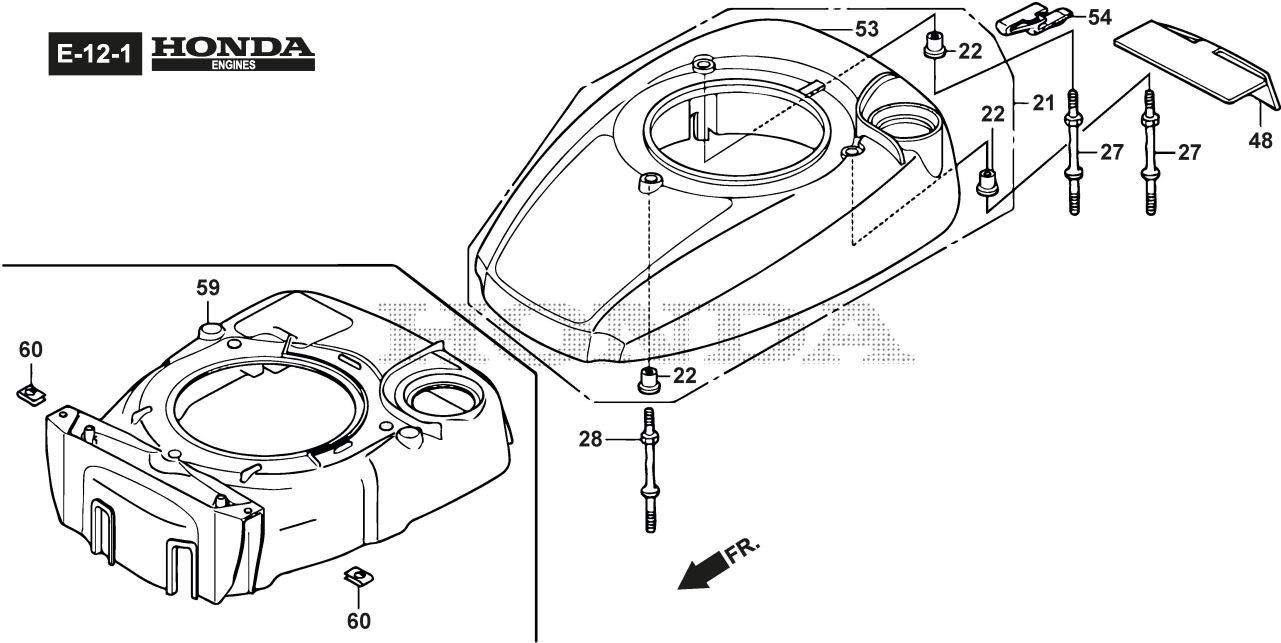

E-12-1 **HONDA**
ENGINES

Fan Cover

Bild Nr.	Anzahl	Teilenummer	Beschreibung	Hinweis	Von	Bis
6	1	118552021/0	Cock Assy., Fuel	Honda: 16950-Z0Y-003		
7	1	118552022/0	Strainer, Fuel	Honda: 16952-Z8B-000		
8	1	HONDA_SP	Honda Spare Parts	Honda: 16961-Z0L-900 - STAY, FUEL COCK		
9	1	118552049/0	Tank, Fuel	Honda: 17511-Z8B-801		
10	1	118552051/0	Seal, Fuel Filler Neck	Honda: 17514-Z0L-000		
12	1	118552055/0	Rubber A, Tank Mounting	Honda: 17532-Z8B-800		
13	1	118552058/0	Rubber B, Tank Mounting	Honda: 17533-Z8B-800		
14	1	118552060/0	Nut, Tank Mounting	Honda: 17534-Z0L-000		
16	1	118552065/0	Gauge, Fuel Level	Honda: 17636-Z0L-010		
24	1	HONDA_SP	Honda Spare Parts	Honda: 90013-883-000 - BOLT, FLANGE, 6X12 (CT200)		
25	1	HONDA_SP	Honda Spare Parts	Honda: 90015-883-000 - BOLT, FLANGE, 6X28 (CT200)		
27	2	118552226/0	Bolt, Stud (Fan Cover)	Honda: 90043-Z8D-010		
28	1	118552226/0	Bolt, Stud (Fan Cover)	Honda: 90043-Z8D-010		
33	1	HONDA_SP	Honda Spare Parts	Honda: 93913-25220 - SCREW, TAPPING, 5X12 (PO)		
35	1	HONDA_SP	Honda Spare Parts	Honda: 91424-Z8B-901 - TUBE, FUEL, 4.5X110		
36	1	HONDA_SP	Honda Spare Parts	Honda: 91427-Z8B-901 - TUBE, FUEL, 7.3X160		
37	2	HONDA_SP	Honda Spare Parts	Honda: 95002-50000 - CLIP, TUBE (C9)		
39	2	HONDA_SP	Honda Spare Parts	Honda: 95002-02130 - CLIP, TUBE (B12.5)		
53	1	HONDA_SP	Honda Spare Parts	Honda: 19611-Z8B-900ZB - COVER, FAN *NH1*		
54	1	118552052/0	Clip, Tank Mounting *Nh1*	Honda: 17516-Z8B-900ZD		
54	1	HONDA_SP	Honda Spare Parts	Honda: 17516-Z8B-900ZE - CLIP, TANK MOUNTING *T89*		
55	2	HONDA_SP	Honda Spare Parts	Honda: 90014-952-000 - BOLT, FLANGE, 6X14 (CT200)		
56	1	118552064/0	Cap Assy., Fuel Tank	Honda: 17620-ZL8-023		
57	1	HONDA_SP	Honda Spare Parts	Honda: 17622-888-010 - SPONGE, FUEL CAP BREATHER		
58	1	HONDA_SP	Honda Spare Parts	Honda: 17624-ZE7-000 - PACKING, FUEL CAP		
59	1	118552109/0	Cover, Fan *Nh1*	Honda: 19611-Z8B-V40ZC		
60	2	HONDA_SP	Honda Spare Parts	Honda: 66871-611-000 - NUT, CENTER PANEL