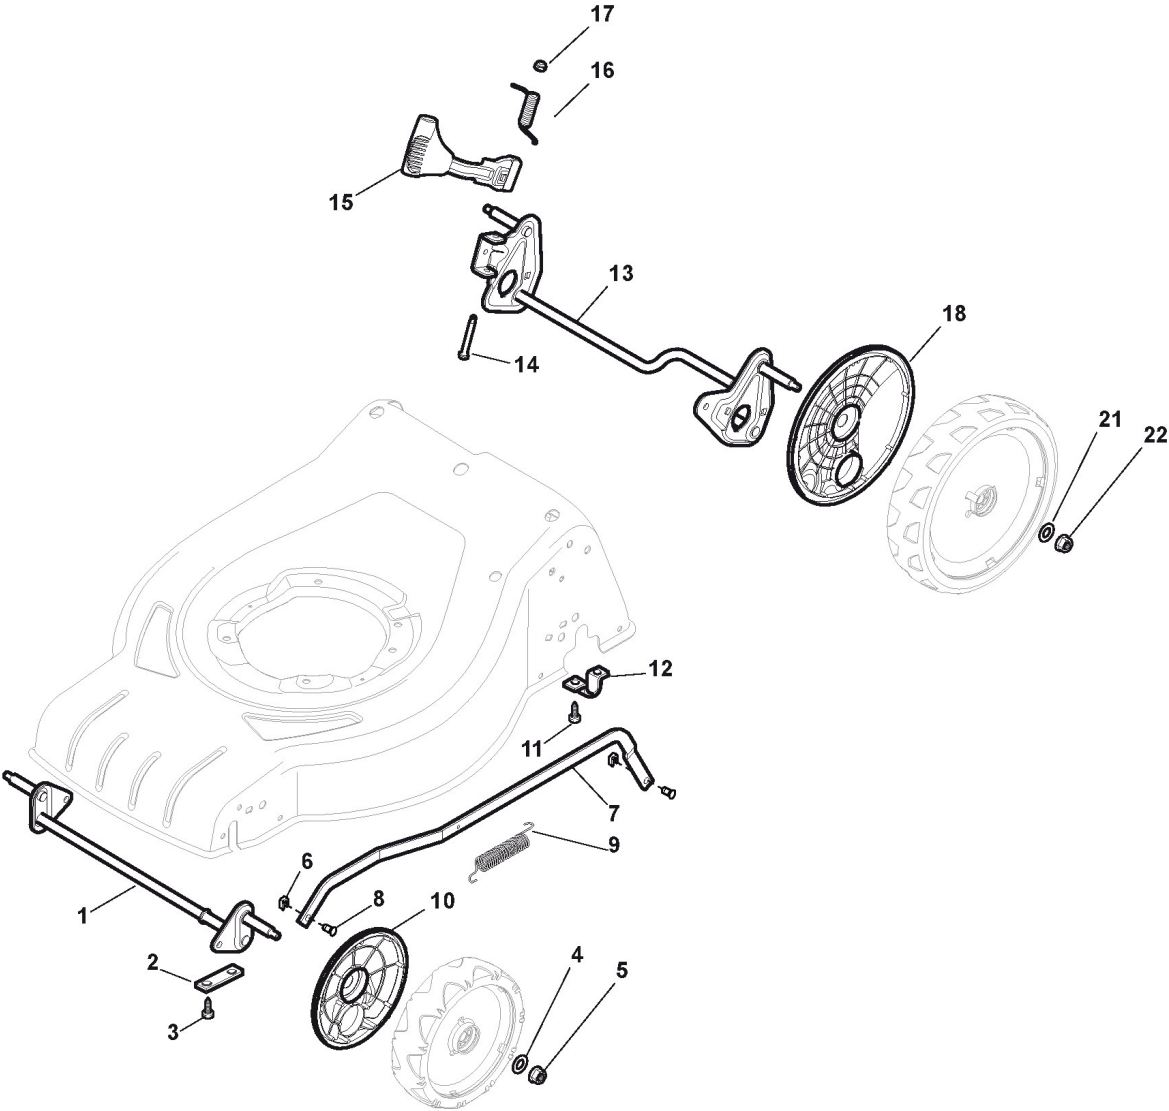

Schnittverstellung

Bild Nr.	Anzahl	Teilenummer	Beschreibung	Hinweis	Von	Bis
1	1	381302821/0	Achse, Vorderrad			To S/N 20BA2WBH 054315
1	1	381302821/1	Achse, Vorderrad		From S/N 20BA2WBH 070583	
2	2	322545142/0	Plättchen			
3	4	112728698/0	Schraube			
4	2	112521350/0	Scheibe			
5	2	112155000/0	Mutter			
6	2	112436050/0	Plättchen			
7	1	322869673/0	Stange, Höheverstellung			To S/N 20BA2WBH 061216
7	1	322869673/1	Stange, Höheverstellung		From S/N 20BA2WBH 070583	
8	2	122519820/0	Bolzen			
9	1	122446193/0	Feder			
10	2	322600247/0	Schütz, Räder	As Optional		
11	4	112728698/0	Schraube			
12	2	322545152/0	Plättchen			
13	1	381302817/0	Achse, Hinterrad			To S/N 20BA2WBH 061216
13	1	381302817/1	Achse, Hinterrad		From S/N 20BA2WBH 070583	
14	1	122534131/0	Bolzen			
15	1	381003357/0	Hebel, Höheverstellung	for others brand models		To S/N 20BA2WBH 061216
15	1	381003357/1	Hebel, Höheverstellung	with Standard Black Knob	From S/N 20BA2WBH 076281	
15	1	381003457/0	Hebel, Höheverstellung	for STIGA brand models		To S/N 20BA2WBH 061216
15	1	381003457/1	Hebel, Höheverstellung	with STIGA Logo Black Knob	From S/N 20BA2WBH 073719	
16	1	122446192/0	Feder			
17	1	112154510/0	Mutter			
18	2	322600205/0	Schütz, Räder			To S/N 20BA2WBH 061216
18	1	322600205/1	Schütz, Räder		From 01-September-2014	
21	2	112521350/0	Scheibe			
22	2	112155000/0	Mutter