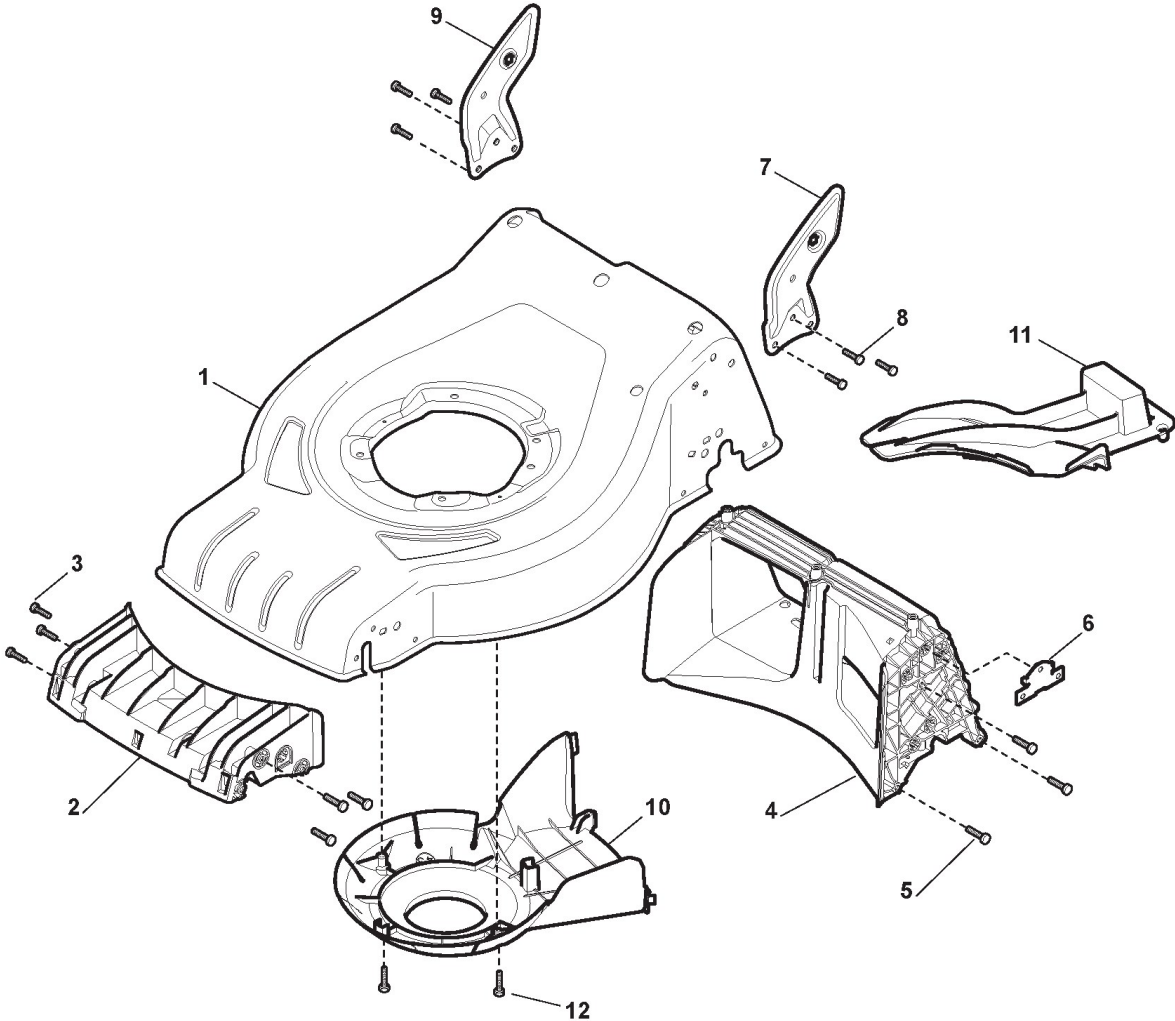

Gehäuse

Bild Nr.	Anzahl	Teilenummer	Beschreibung	Hinweis	Von	Bis
1	1	381004024/0	Chassie Schwarz			
2	1	322108301/0	Hinterleitblechvorder			To
2	1	322108301/1	Hinterleitblechvorder		From	
3	6	112728699/0	Schraube		01-September-2011	
4	1	322108302/0	Hinterleitblechsatz			
5	6	112728699/0	Schraube			
6	2	322545213/0	Platte			
7	1	381005139/0	Pratze, Linke			
8	6	112727801/0	Schraube			
9	1	381005137/0	Pratze, Rechte			
10	1	322060242/0	Schutz, Riemen			
11	1	322140239/0	Abweiser			
12	2	112728530/0	Schraube