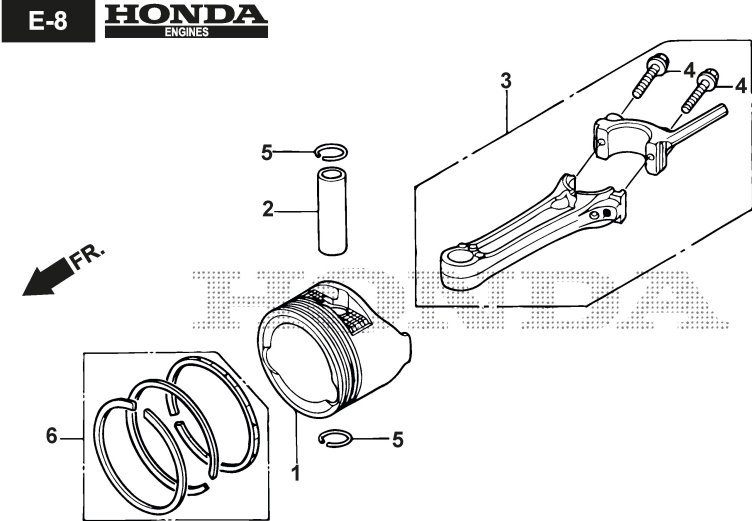

Oil Pan

Bild Nr.	Anzahl	Teilenummer	Beschreibung	Hinweis	Von	Bis
1	1	118551718/0	Pan Assy., Oil	Honda: 11300-ZM0-405		
2	1	118551918/0	Gauge Assy., Oil Level	Honda: 15650-ZM0-801		
4	1	HONDA_SP	Honda Spare Parts	Honda: 15625-ZE6-000 - PACKING, OIL FILLER CAP		
5	1	118551913/0	Extension, Oil Filler	Honda: 15631-ZM0-000		
6	1	118551914/0	Washer, Extension Lock	Honda: 15639-ZM0-000		
8	1	HONDA_SP	Honda Spare Parts	Honda: 16508-Z8B-003 - SHAFT COMP., GOVERNOR HOLDER		
9	1	118551968/0	Governor Assy.	Honda: 16510-Z8B-000		
10	2	HONDA_SP	Honda Spare Parts	Honda: 16511-ZL8-000 - WEIGHT, GOVERNOR		
11	1	HONDA_SP	Honda Spare Parts	Honda: 16512-ZM0-000 - HOLDER, GOVERNOR WEIGHT		
12	2	HONDA_SP	Honda Spare Parts	Honda: 16513-ZE1-000 - PIN, GOVERNOR WEIGHT		
13	1	HONDA_SP	Honda Spare Parts	Honda: 16531-ZE1-000 - SLIDER, GOVERNOR		
14	1	118551976/0	Shaft, Governor Arm	Honda: 16541-Z8B-000		
15	1	HONDA_SP	Honda Spare Parts	Honda: 90014-952-000 - BOLT, FLANGE, 6X14 (CT200)		
16	8	HONDA_SP	Honda Spare Parts	Honda: 90121-952-000 - BOLT, FLANGE, 6X25 (CT200)		
17	1	HONDA_SP	Honda Spare Parts	Honda: 90451-ZE1-000 - WASHER, THRUST, 6MM		
18	1	118552244/0	Clip, Governor Holder	Honda: 90602-ZE1-000		
19	1	118552255/0	Oil Seal, 28X41.25X6	Honda: 91202-ZL8-003		
20	1	118552266/0	O-Ring, 14.8X2.4 (Arai)	Honda: 91303-KF0-003		
21	1	118552273/0	Washer, Plain, 6Mm	Honda: 94101-06800		
22	1	HONDA_SP	Honda Spare Parts	Honda: 94251-08000 - PIN, LOCK, 8MM		
23	2	HONDA_SP	Honda Spare Parts	Honda: 90701-Z8B-000 - DOWEL PIN, 8X20		

E-7-1 HONDA
ENGINES

Crankshaft

Bild Nr.	Anzahl	Teilenummer	Beschreibung	Hinweis	Von	Bis
3	1	118551810/0	Pulley, Timing Belt Drive	Honda: 13621-Z8B-900		
4	1	118552237/0	Washer, Thrust	Honda: 90402-Z0Y-000		
5	1	118551803/0	Crankshaft	Honda: 13311-Z8B-950		