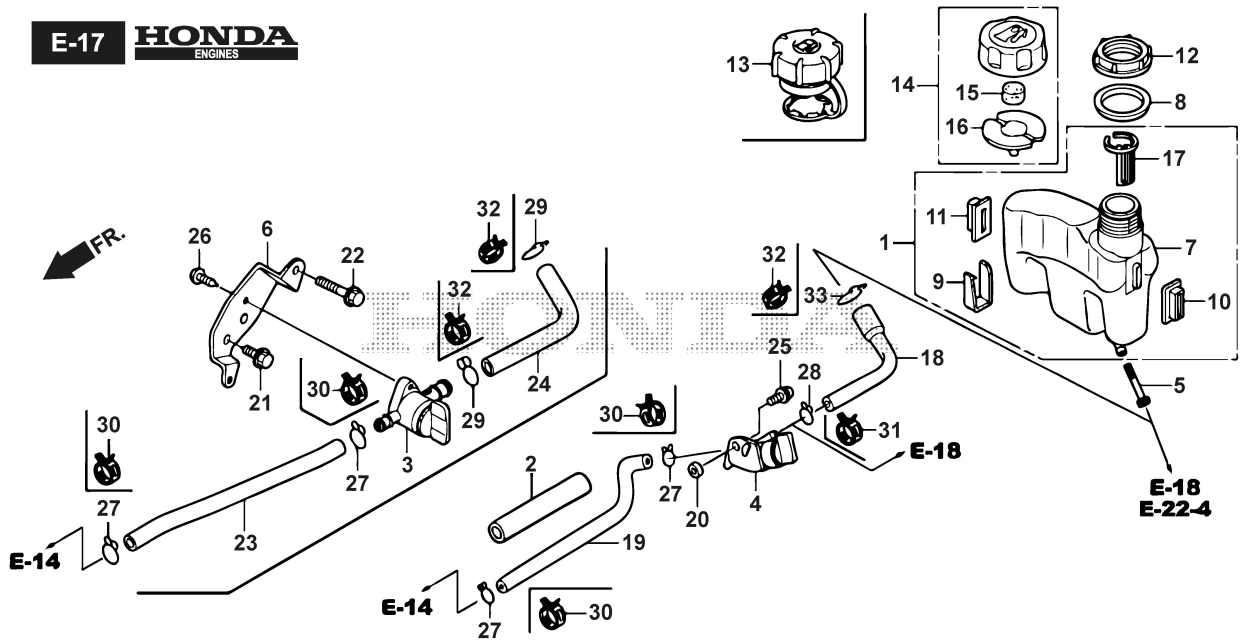

E-17 **HONDA**
ENGINES

Fuel Tank

Bild Nr.	Anzahl	Teilenummer	Beschreibung	Hinweis	Von	Bis
3	1	118552021/0	Cock Assy., Fuel	Honda: 16950-Z0Y-003		
5	1	118552022/0	Strainer, Fuel	Honda: 16952-Z8B-000		
6	1	HONDA_SP	Honda Spare Parts	Honda: 16961-Z0L-900 - STAY, FUEL COCK		
7	1	118552049/0	Tank, Fuel	Honda: 17511-Z8B-801		
8	1	118552051/0	Seal, Fuel Filler Neck	Honda: 17514-Z0L-000		
10	1	118552055/0	Rubber A, Tank Mounting	Honda: 17532-Z8B-800		
11	1	118552058/0	Rubber B, Tank Mounting	Honda: 17533-Z8B-800		
12	1	118552060/0	Nut, Tank Mounting	Honda: 17534-Z0L-000		
14	1	118552064/0	Cap Assy., Fuel Tank	Honda: 17620-ZL8-023		
15	1	HONDA_SP	Honda Spare Parts	Honda: 17622-888-010 - SPONGE, FUEL CAP BREATHER		
16	1	HONDA_SP	Honda Spare Parts	Honda: 17624-ZE7-000 - PACKING, FUEL CAP		
17	1	118552065/0	Gauge, Fuel Level	Honda: 17636-Z0L-010		
21	1	HONDA_SP	Honda Spare Parts	Honda: 90013-883-000 - BOLT, FLANGE, 6X12 (CT200)		
22	1	HONDA_SP	Honda Spare Parts	Honda: 90015-883-000 - BOLT, FLANGE, 6X28 (CT200)		
23	1	HONDA_SP	Honda Spare Parts	Honda: 91424-Z8B-901 - TUBE, FUEL, 4.5X110		
24	1	HONDA_SP	Honda Spare Parts	Honda: 91427-Z8B-901 - TUBE, FUEL, 7.3X160		
26	1	HONDA_SP	Honda Spare Parts	Honda: 93913-25220 - SCREW, TAPPING, 5X12 (PO)		
27	2	HONDA_SP	Honda Spare Parts	Honda: 95002-50000 - CLIP, TUBE (C9)		
29	2	HONDA_SP	Honda Spare Parts	Honda: 95002-02130 - CLIP, TUBE (B12.5)