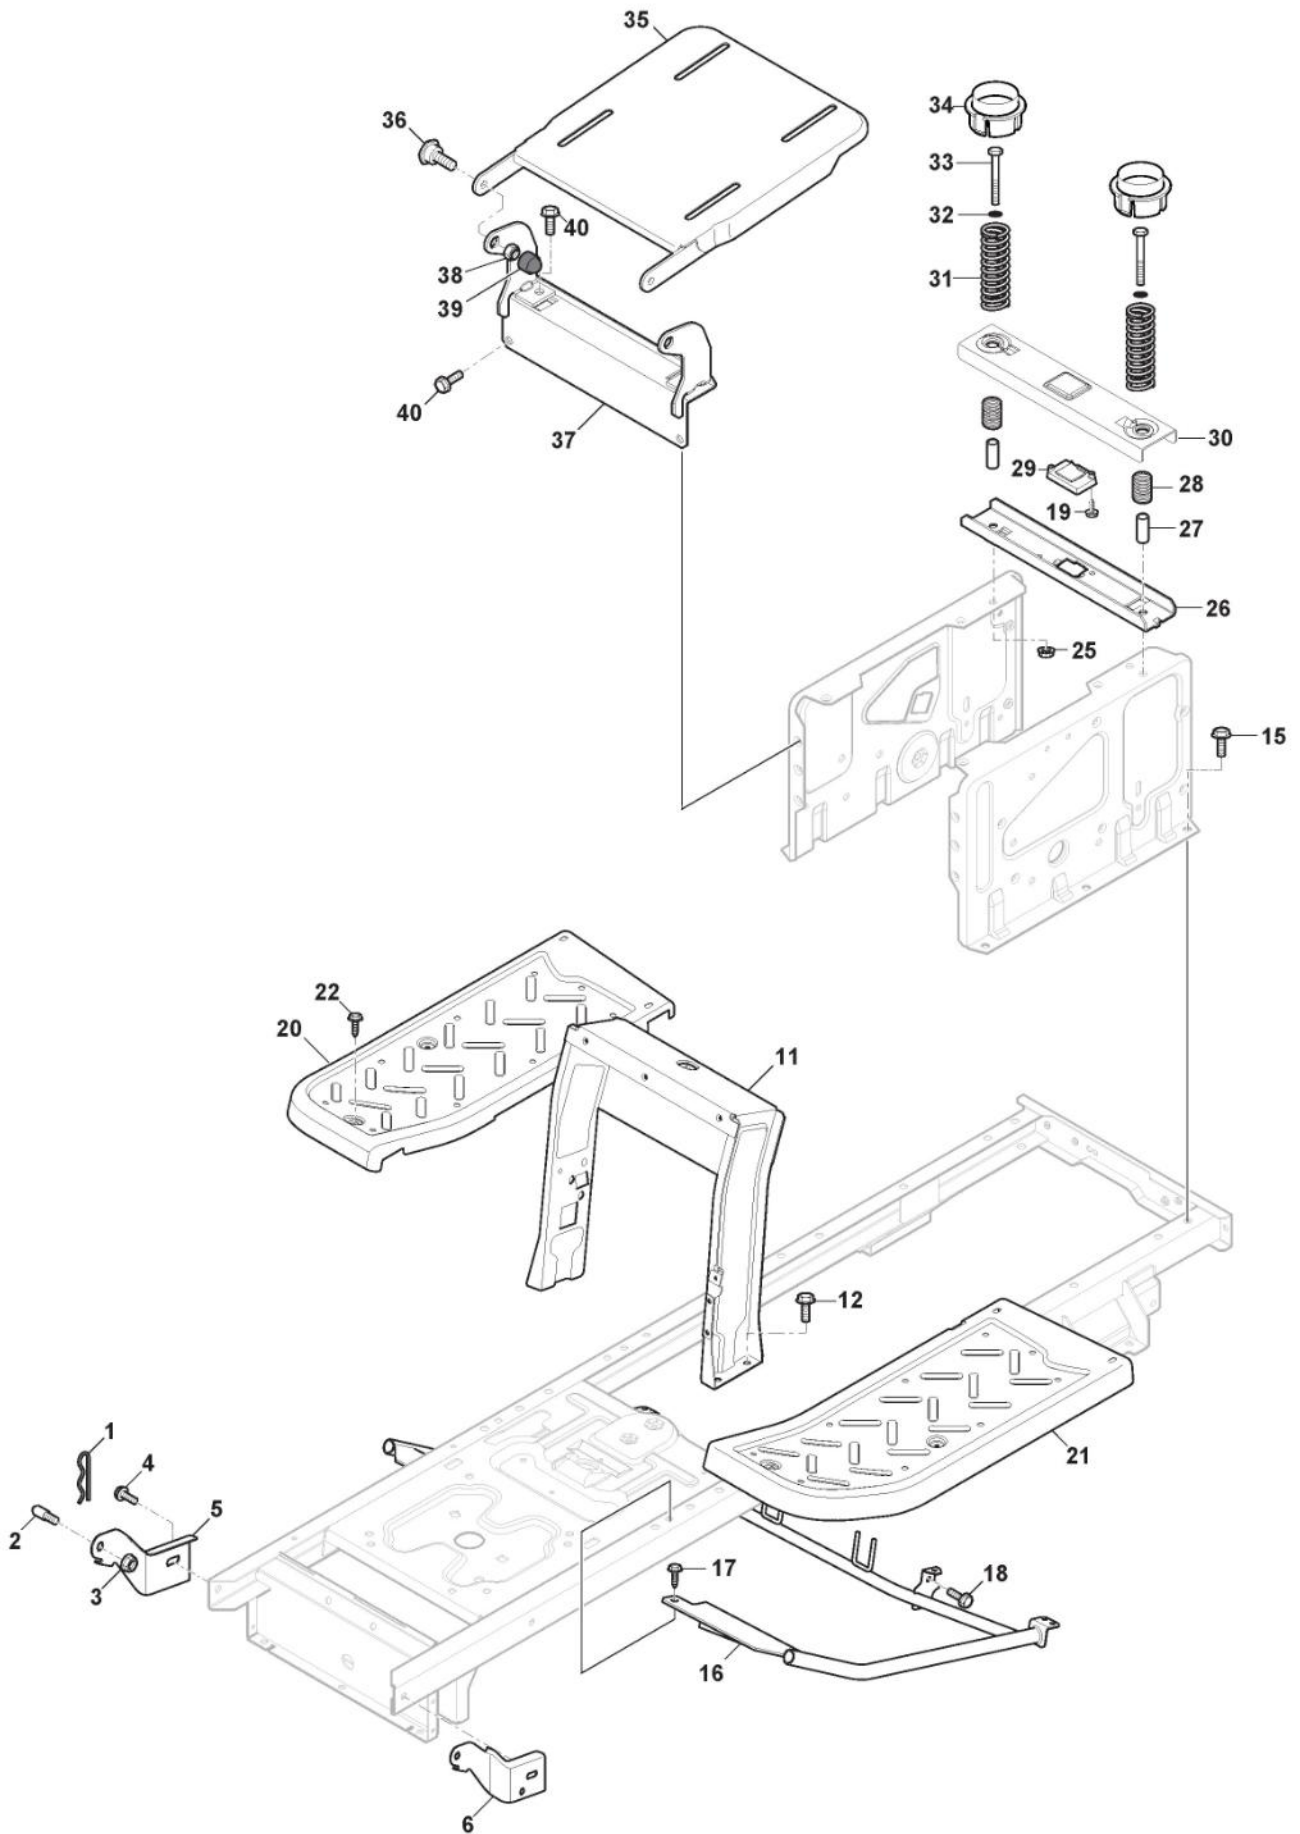

ST. S.P.A.

L 185 HK (2023)

2T1201673/SBR

Spare parts list **Reservdelar** **Repuestos** **Ersatzteile** **Pièces détachées** **Reserve onderdelen** **Catalogo ricambi**

- Use ST. S.p.A. Genuine Spare Parts specified in the parts list for repair and/or replacement.
- The contents described in the parts list may change due to improvement.
- The drawings of the spare parts are only indicative And might Not represent the part in question exactly.
- The indications "right" - "left" - "front" - "rear" refer to the position of the operator when using the machine.
- When placing orders of parts for repair And/Or replacement, make sure that the illustrated parts list Is the one applying to the machine's year of manufacture, as shown on the identification plate attached to the machine.

Rahmensatz

Bild Nr.	Anzahl	Teilenummer	Beschreibung	Hinweis	Von	Bis
1	1	124487998/0	Split			
2	2	125510169/1	Bolzen			
3	4	112155000/0	Mutter			
4	2	112735403/0	Schraube			
5	1	325547225/0	Rechte Plättchen			
6	1	325547227/0	Linke Platte			
11	1	382785169/1	Lenkungsaeulehalter			
12	4	125943009/0	Schraube			
15	6	125943009/0	Schraube			
16	1	382785197/1	Fussbretthalter	For Hydrostatic Models		
17	2	125943009/0	Schraube			
18	2	125943009/0	Schraube			
19	2	112728697/0	Schraube			
20	1	325500050/0	Rechte Fussbrett			
21	1	325500051/0	Linke Fussbrett			
22	2	112735403/0	Schraube			
25	2	112293201/0	Mutter			
26	1	325820109/1	Sitzhalter			
27	2	125160048/0	Entfernungsstück			
28	2	125430263/0	Feder			
29	1	325785379/1	Halter			
30	1	325820111/1	Switch Comand Cross			
31	2	125430264/1	Feder			
32	2	112521350/0	Scheibe			
33	2	112691400/0	Schraube			
34	2	325600148/0	Schutzkasten			
35	1	382547061/1	Plättchen			
36	2	122524970/3	Bolzen			
37	1	382820151/3	Sitzhalter			
38	2	112155010/0	Mutter			
39	2	118203854/0	Haube			
40	4	125943009/0	Schraube			