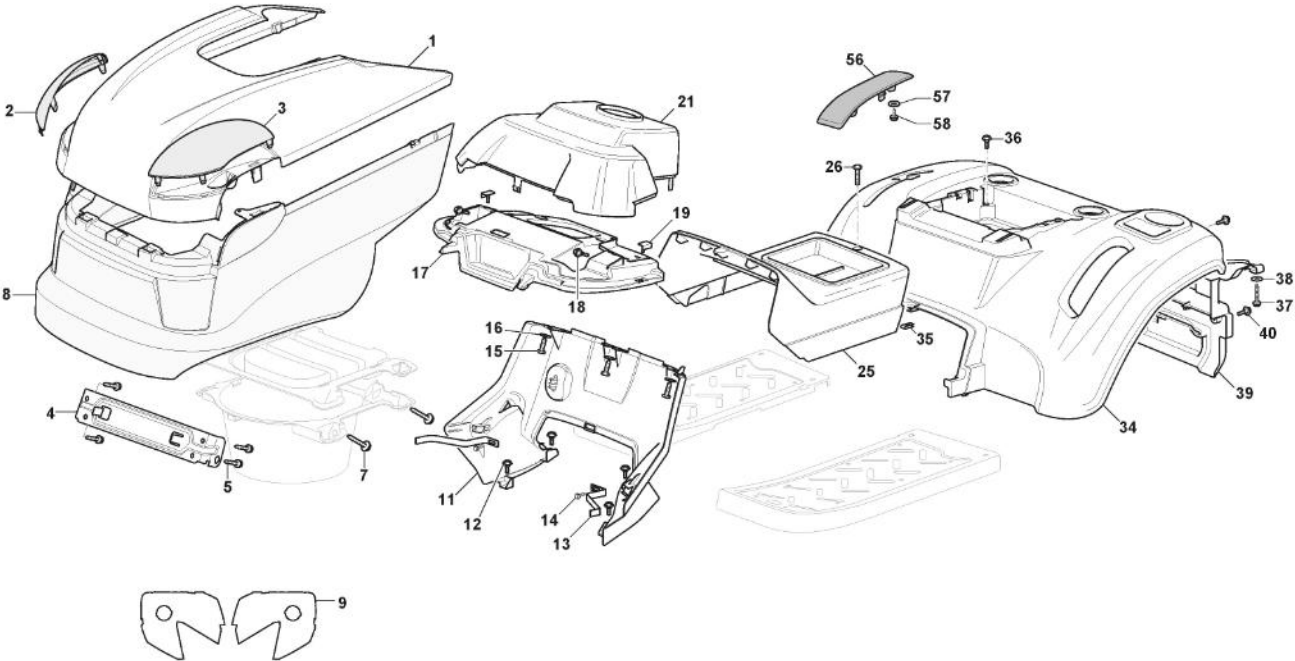

ST. S.P.A.

L 185 HK (2023)

2T1201673/SBR

Spare parts list **Reservdelar** **Repuestos** **Ersatzteile** **Pièces détachées** **Reserve onderdelen** **Catalogo ricambi**

- Use ST. S.p.A. Genuine Spare Parts specified in the parts list for repair and/or replacement.
- The contents described in the parts list may change due to improvement.
- The drawings of the spare parts are only indicative And might Not represent the part in question exactly.
- The indications "right" - "left" - "front" - "rear" refer to the position of the operator when using the machine.
- When placing orders of parts for repair And/Or replacement, make sure that the illustrated parts list Is the one applying to the machine's year of manufacture, as shown on the identification plate attached to the machine.

Rahmensatz

Bild Nr.	Anzahl	Teilenummer	Beschreibung	Hinweis	Von	Bis
1	1	124487998/0	Split			
2	2	125510169/1	Bolzen			
3	4	112155000/0	Mutter			
4	2	112735403/0	Schraube			
5	1	325547225/0	Rechte Plättchen			
6	1	325547227/0	Linke Platte			
11	1	382785169/1	Lenkungsaeulehalter			
12	4	125943009/0	Schraube			
15	6	125943009/0	Schraube			
16	1	382785197/1	Fussbretthalter	For Hydrostatic Models		
17	2	125943009/0	Schraube			
18	2	125943009/0	Schraube			
19	2	112728697/0	Schraube			
20	1	325500050/0	Rechte Fussbrett			
21	1	325500051/0	Linke Fussbrett			
22	2	112735403/0	Schraube			
25	2	112293201/0	Mutter			
26	1	325820109/1	Sitzhalter			
27	2	125160048/0	Entfernungsstück			
28	2	125430263/0	Feder			
29	1	325785379/1	Halter			
30	1	325820111/1	Switch Comand Cross			
31	2	125430264/1	Feder			
32	2	112521350/0	Scheibe			
33	2	112691400/0	Schraube			
34	2	325600148/0	Schutzkasten			
35	1	382547061/1	Plättchen			
36	2	122524970/3	Bolzen			
37	1	382820151/3	Sitzhalter			
38	2	112155010/0	Mutter			
39	2	118203854/0	Haube			
40	4	125943009/0	Schraube			