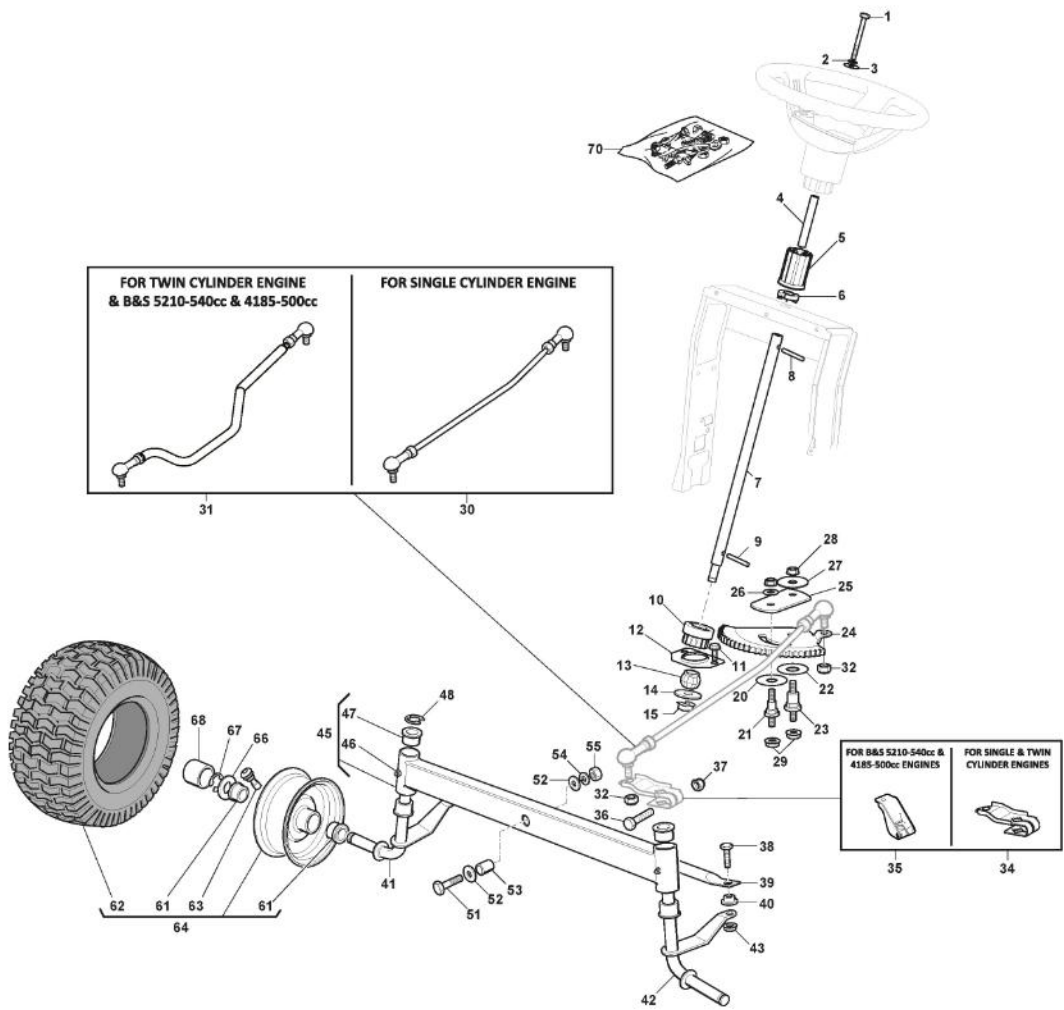

Lenkgetriebe

Bild Nr.	Anzahl	Teilenummer	Beschreibung	Hinweis	Von	Bis
1	1	112692050/0	Schraube			
2	1	112540260/0	Elastische Scheibe			
3	1	112523070/0	Scheibe			
4	1	125160047/0	Entfernungsstück			
5	1	325785318/0	Halter			
6	1	325038008/0	Büchse			
7	1	125520007/0	Lenkungsaeule			
8	1	112620300/0	Feder			
9	1	112622650/0	Stift			
10	1	125570003/0	Ritzel			
11	2	127943051/0	Schraube			
12	1	325785213/1	Halter			
13	1	325743000/0	Gelenk			
14	1	112521370/0	Scheibe			
15	1	112436030/0	Plattechén			
20	1	322672151/0	Anti Friktionswäscher			
21	1	125510173/0	Bolzen			
22	1	125670023/0	Scheibe			
23	1	125510165/0	Bolzen			
24	1	325735519/0	Lenkkranz			
25	1	325547233/0	Plättchen			
26	1	112369500/0	Federscheibe			
27	1	122160400/0	Federscheibe			
28	2	112155010/0	Mutter			
29	2	112155010/0	Mutter			
30	1	382000566/2	Lenkungsstab	For Single Cylinder Engine		
32	2	112156602/0	Mutter			
34	1	382318323/0	Lenkhebel	For Single and Twin Cilynder Engines		
36	1	112692395/2	Schraube			
37	1	112155020/0	Mutter			
38	2	125510103/0	Bolzen			
39	1	325840029/0	Spannstange			
40	2	325038007/0	Büchse			
41	1	382230369/1	Rechter Achsschenkel	13"		
42	1	382230371/1	Linker Achsschenkel	13"		
43	2	112155000/0	Mutter			
45	1	382034030/0	Kipphebel Mit Büchse Und Fettbüchse			
46	2	112379511/0	Fettbüchse			
47	4	125034002/1	Büchse			
48	1	112001010/0	Ring Benzing			
51	1	112692695/0	Schraube			
52	2	112523100/0	Scheibe			
53	1	125160016/1	Entfernungsstück			
54	1	112587100/0	Grower			
55	1	112295300/0	Mutter			
61	4	125122200/2	Kugellager			
62	2	125590018/0	Reifen 13x5.00-6 P512 WANDA	13"