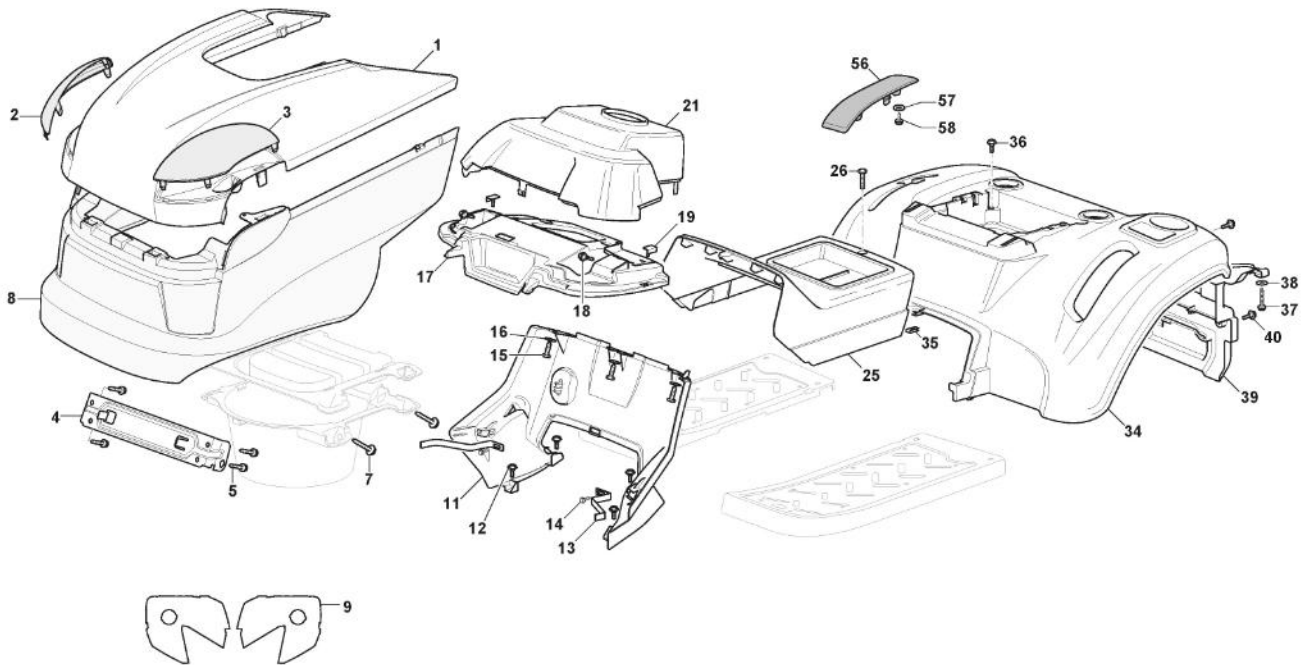

ST. S.P.A.

SDX 108 H (2022)

2T1210474/HPG

Spare parts list Reservdelar Repuestos Ersatzteile Pièces détachées Reserve onderdelen Catalogo ricambi

- Use ST. S.p.A. Genuine Spare Parts specified in the parts list for repair and/or replacement.
- The contents described in the parts list may change due to improvement.
- The drawings of the spare parts are only indicative And might Not represent the part in question exactly.
- The indications "right" - "left" - "front" - "rear" refer to the position of the operator when using the machine.
- When placing orders of parts for repair And/Or replacement, make sure that the illustrated parts list Is the one applying to the machine's year of manufacture, as shown on the identification plate attached to the machine.

Rahmensatz

Bild Nr.	Anzahl	Teilenummer	Beschreibung	Hinweis	Von	Bis
1	1	124487998/0	Split			
2	2	125510169/1	Bolzen			
3	4	112155000/0	Mutter			
4	2	112735403/0	Schraube			
5	1	325547225/0	Rechte Plättchen			
6	1	325547227/0	Linke Platte			
11	1	382785169/1	Lenkungsaeulehalter			
12	4	125943009/0	Schraube			
15	6	125943009/0	Schraube			
16	1	382785197/1	Fussbretthalter	For Hydrostatic Models		
17	2	125943009/0	Schraube			
18	2	125943009/0	Schraube			
19	2	112728697/0	Schraube			
20	1	325500050/0	Rechte Fussbrett			
21	1	325500051/0	Linke Fussbrett			
22	2	112735403/0	Schraube			
25	2	112293201/0	Mutter			
26	1	325820109/1	Sitzhalter			
27	2	125160048/0	Entfernungsstück			
28	2	125430263/0	Feder			
29	1	325785379/1	Halter			
30	1	325820111/1	Switch Comand Cross			
31	2	125430264/1	Feder			
32	2	112521350/0	Scheibe			
33	2	112691400/0	Schraube			
34	2	325600148/0	Schutzkasten			
35	1	382547061/1	Plättchen			
36	2	122524970/3	Bolzen			
37	1	382820151/2	Sitzhalter			To S/N 22JA3RON 004240
37	1	382820151/3	Sitzhalter		From S/N 22JA3RON 004241	
38	2	112155010/0	Mutter			
39	2	118203854/0	Haube			
40	4	125943009/0	Schraube			