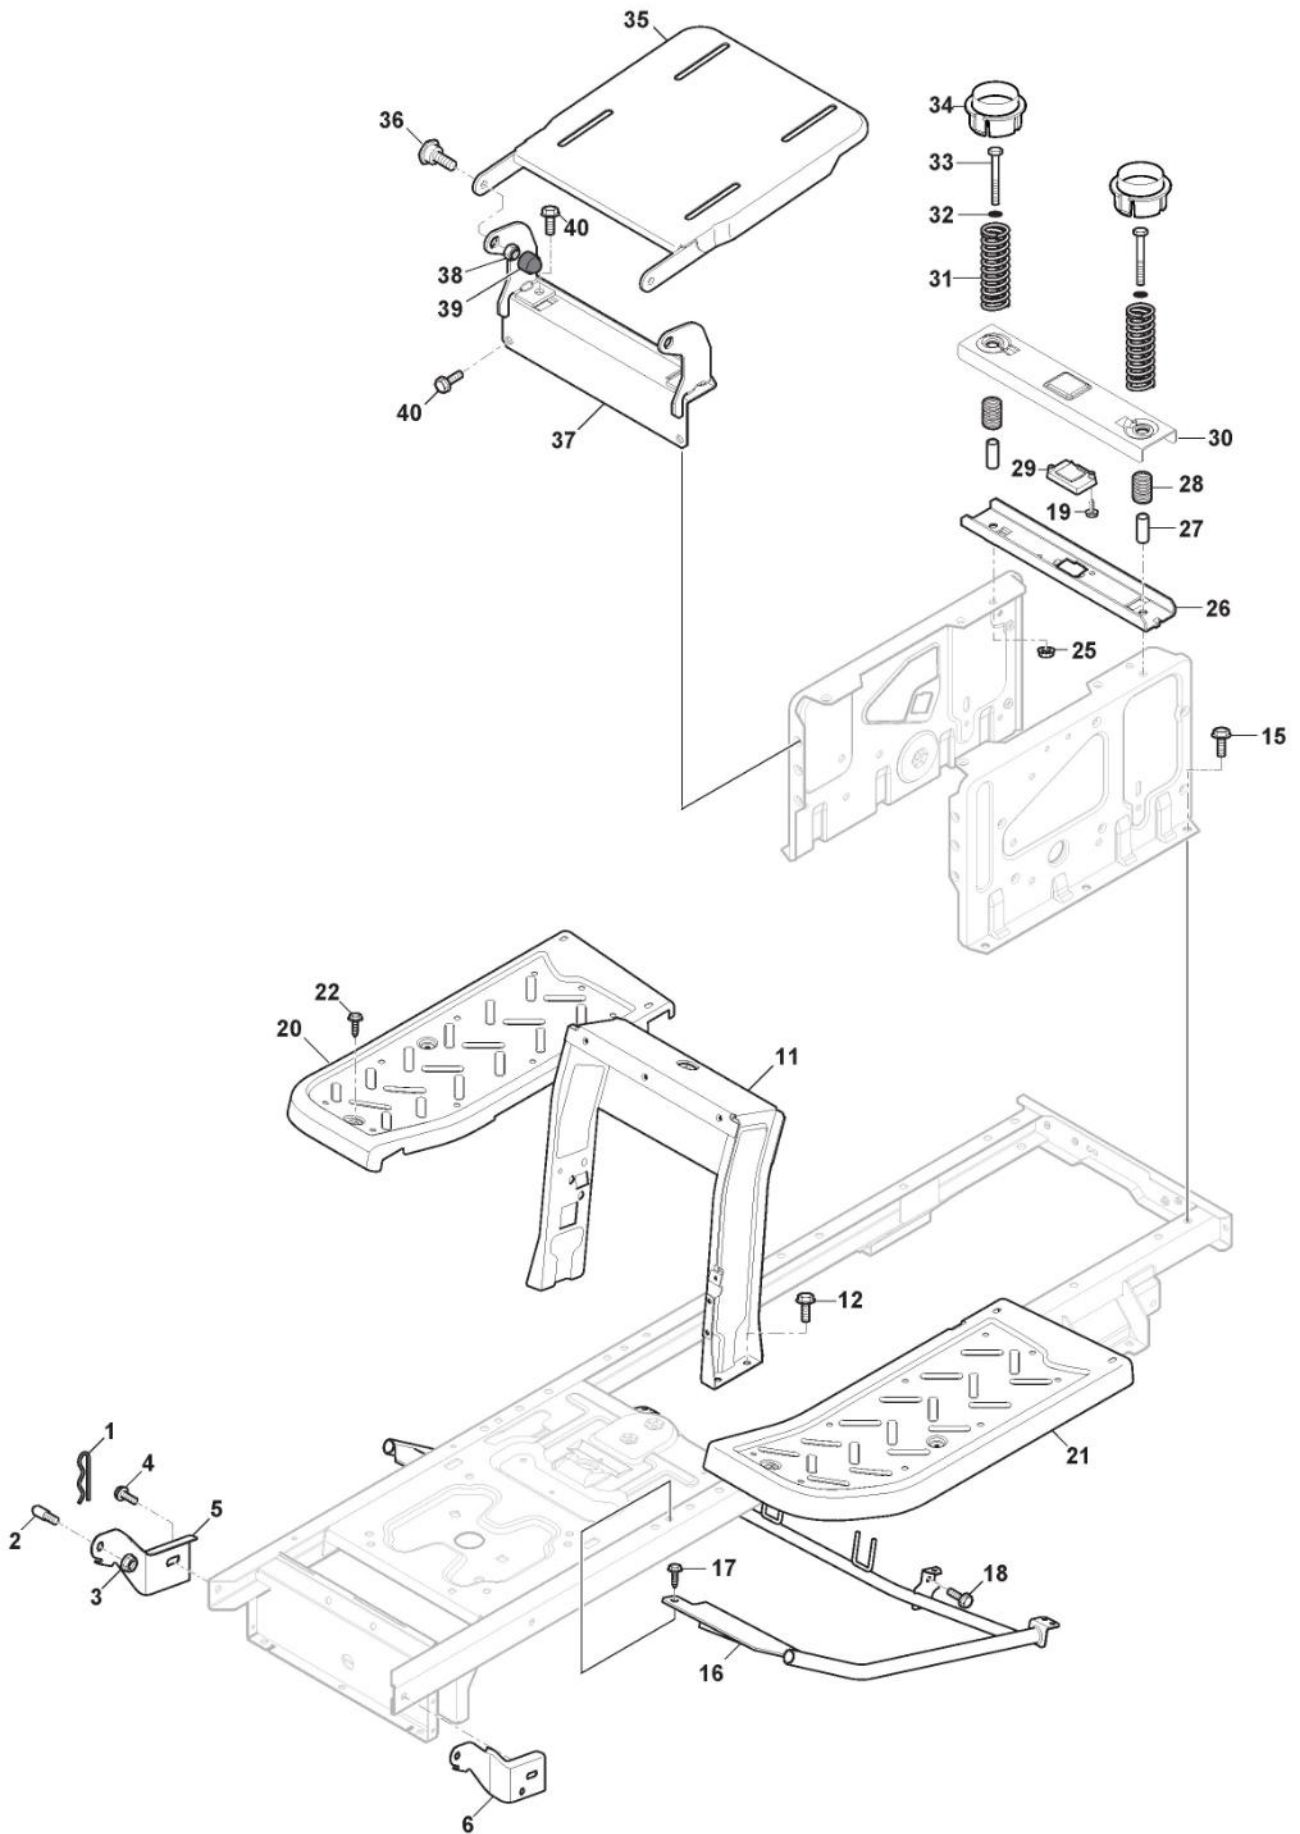

ST. S.P.A.

SDX 108 H (2022)

2T1210474/HPG

Spare parts list Reservdelar Repuestos Ersatzteile Pièces détachées Reserve onderdelen Catalogo ricambi

- Use ST. S.p.A. Genuine Spare Parts specified in the parts list for repair and/or replacement.
- The contents described in the parts list may change due to improvement.
- The drawings of the spare parts are only indicative And might Not represent the part in question exactly.
- The indications "right" - "left" - "front" - "rear" refer to the position of the operator when using the machine.
- When placing orders of parts for repair And/Or replacement, make sure that the illustrated parts list Is the one applying to the machine's year of manufacture, as shown on the identification plate attached to the machine.

Rahmensatz

Bild Nr.	Anzahl	Teilenummer	Beschreibung	Hinweis	Von	Bis
1	1	124487998/0	Split			
2	2	125510169/1	Bolzen			
3	4	112155000/0	Mutter			
4	2	112735403/0	Schraube			
5	1	325547225/0	Rechte Plättchen			
6	1	325547227/0	Linke Platte			
11	1	382785169/1	Lenkungsaeulehalter			
12	4	125943009/0	Schraube			
15	6	125943009/0	Schraube			
16	1	382785197/1	Fussbretthalter	For Hydrostatic Models		
17	2	125943009/0	Schraube			
18	2	125943009/0	Schraube			
19	2	112728697/0	Schraube			
20	1	325500050/0	Rechte Fussbrett			
21	1	325500051/0	Linke Fussbrett			
22	2	112735403/0	Schraube			
25	2	112293201/0	Mutter			
26	1	325820109/1	Sitzhalter			
27	2	125160048/0	Entfernungsstück			
28	2	125430263/0	Feder			
29	1	325785379/1	Halter			
30	1	325820111/1	Switch Comand Cross			
31	2	125430264/1	Feder			
32	2	112521350/0	Scheibe			
33	2	112691400/0	Schraube			
34	2	325600148/0	Schutzkasten			
35	1	382547061/1	Plättchen			
36	2	122524970/3	Bolzen			
37	1	382820151/2	Sitzhalter			To S/N 22JA3RON 004240
37	1	382820151/3	Sitzhalter		From S/N 22JA3RON 004241	
38	2	112155010/0	Mutter			
39	2	118203854/0	Haube			
40	4	125943009/0	Schraube			