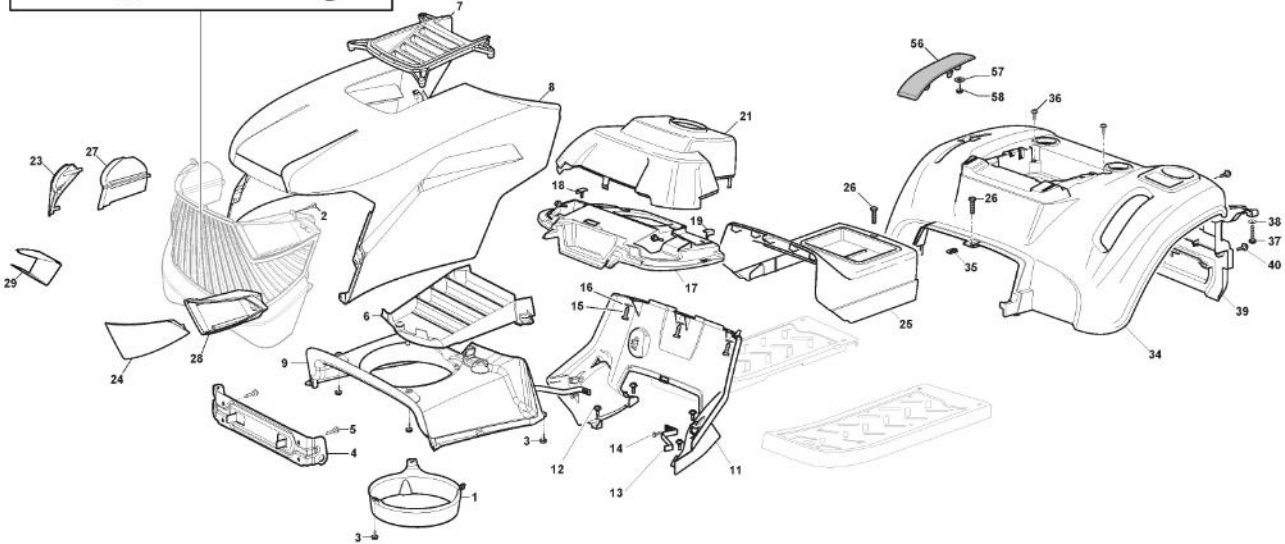

ST. S.P.A.

BLACK ED 108 SD (2022)

2T1210484/BOR

Spare parts list Reservdelar Repuestos Ersatzteile Pièces détachées Reserve onderdelen Catalogo ricambi

- Use ST. S.p.A. Genuine Spare Parts specified in the parts list for repair and/or replacement.
- The contents described in the parts list may change due to improvement.
- The drawings of the spare parts are only indicative And might Not represent the part in question exactly.
- The indications "right" - "left" - "front" - "rear" refer to the position of the operator when using the machine.
- When placing orders of parts for repair And/Or replacement, make sure that the illustrated parts list Is the one applying to the machine's year of manufacture, as shown on the identification plate attached to the machine.

Rahmensatz

Bild Nr.	Anzahl	Teilenummer	Beschreibung	Hinweis	Von	Bis
1	1	124487998/0	Split			
2	2	125510169/1	Bolzen			
3	4	112155000/0	Mutter			
4	2	112735403/0	Schraube			
5	1	325547225/0	Rechte Plättchen			
6	1	325547227/0	Linke Platte			
11	1	382785169/1	Lenkungsaeulehalter			
12	4	125943009/0	Schraube			
15	6	125943009/0	Schraube			
16	1	382785197/1	Fussbretthalter	For Hydrostatic Models		
17	2	125943009/0	Schraube			
18	2	125943009/0	Schraube			
19	2	112728697/0	Schraube			
20	1	325500050/0	Rechte Fussbrett			
21	1	325500051/0	Linke Fussbrett			
22	2	112735403/0	Schraube			
25	2	112293201/0	Mutter			
26	1	325820109/1	Sitzhalter			
27	2	125160048/0	Entfernungsstück			
28	2	125430263/0	Feder			
29	1	325785379/1	Halter			
30	1	325820111/1	Switch Comand Cross			
31	2	125430264/1	Feder			
32	2	112521350/0	Scheibe			
33	2	112691400/0	Schraube			
34	2	325600148/0	Schutzkasten			
35	1	382547061/1	Plättchen			
36	2	122524970/3	Bolzen			
37	1	382820151/2	Sitzhalter			To S/N 22JA3RON 004240
37	1	382820151/3	Sitzhalter		From S/N 22JA3RON 004241	
38	2	112155010/0	Mutter			
39	2	118203854/0	Haube			
40	4	125943009/0	Schraube			