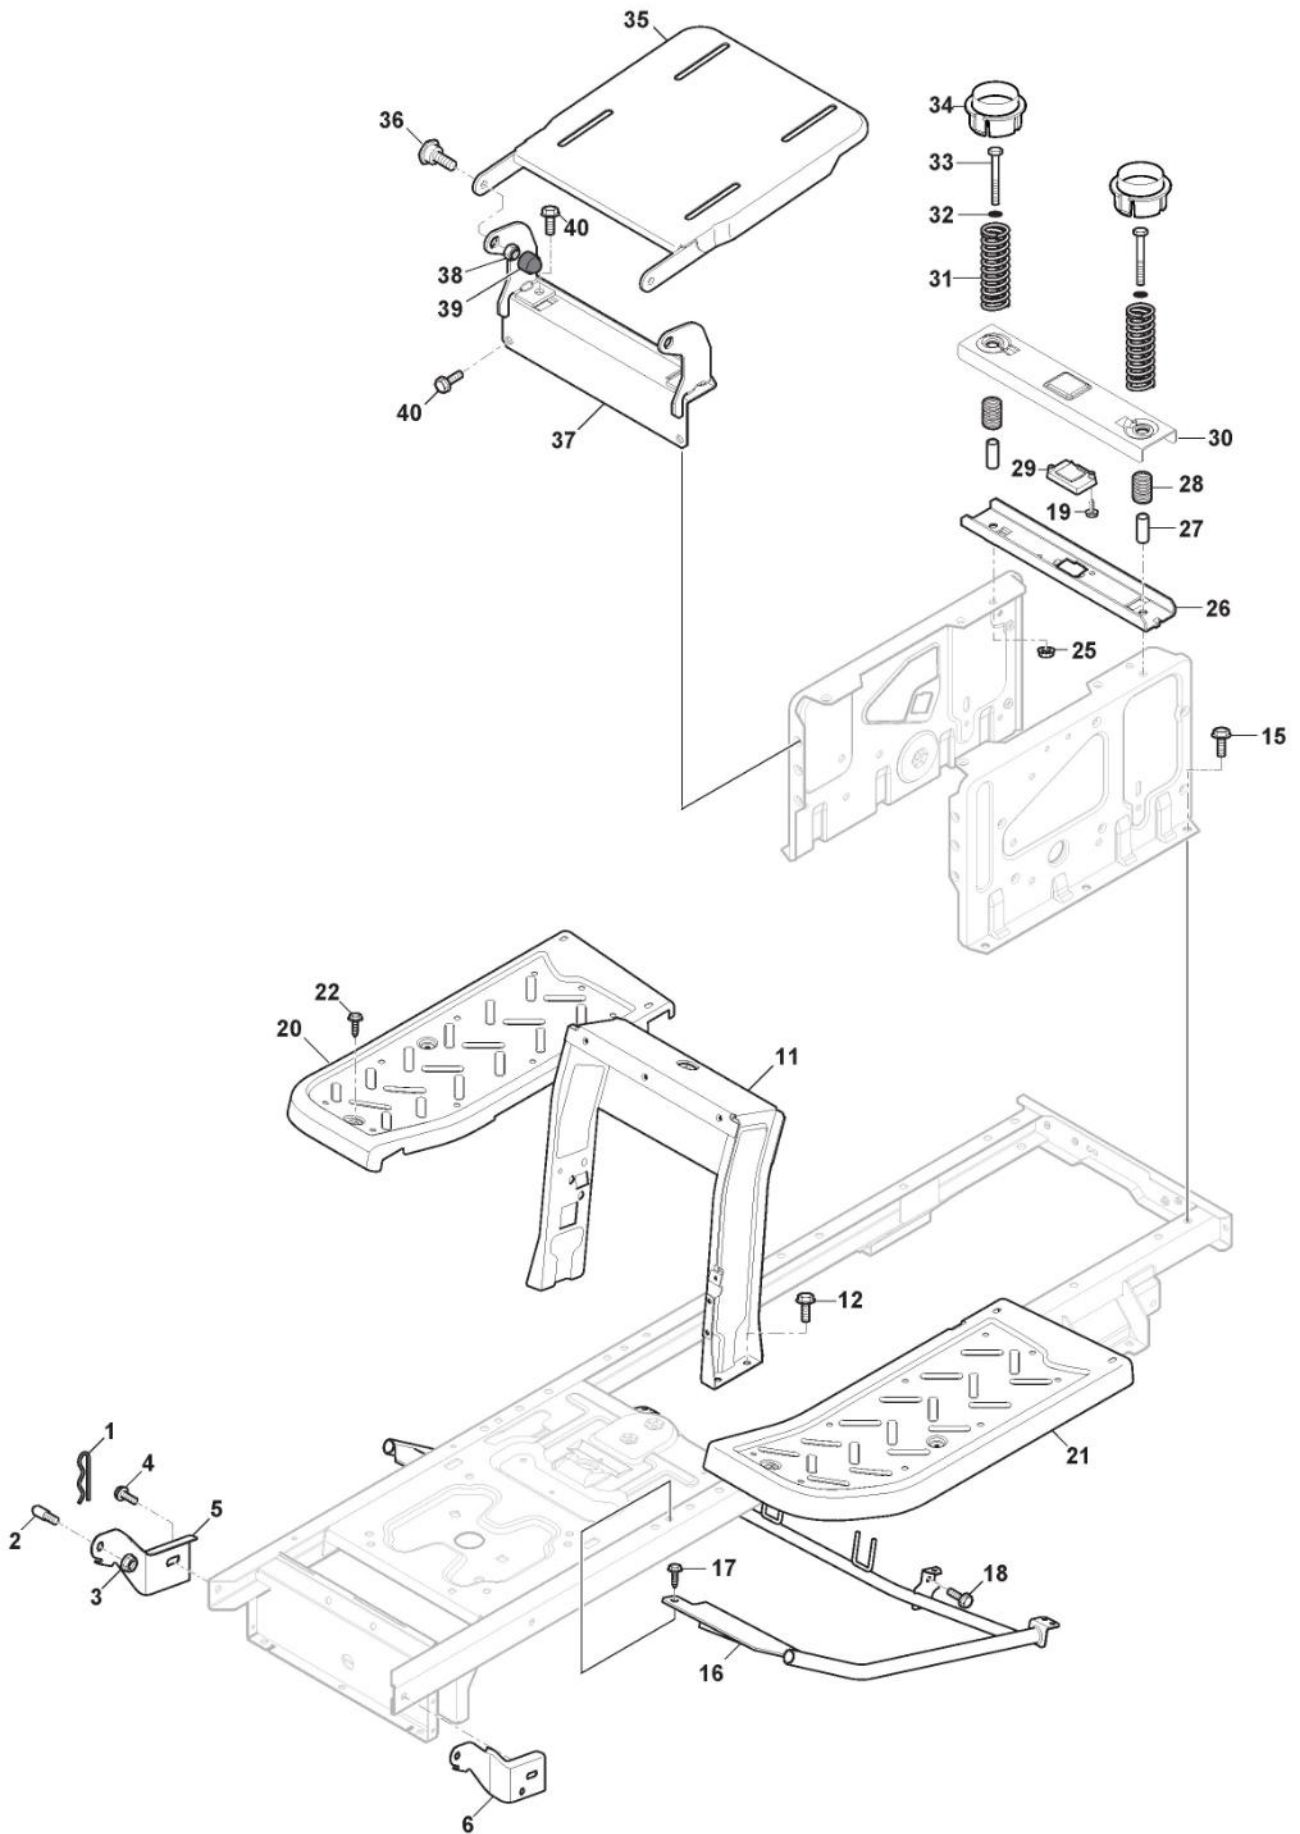

ST. S.P.A.

BLACK ED 108 SD (2022)

2T1210484/BOR

Spare parts list Reservdelar Repuestos Ersatzteile Pièces détachées Reserve onderdelen Catalogo ricambi

- Use ST. S.p.A. Genuine Spare Parts specified in the parts list for repair and/or replacement.
- The contents described in the parts list may change due to improvement.
- The drawings of the spare parts are only indicative And might Not represent the part in question exactly.
- The indications "right" - "left" - "front" - "rear" refer to the position of the operator when using the machine.
- When placing orders of parts for repair And/Or replacement, make sure that the illustrated parts list Is the one applying to the machine's year of manufacture, as shown on the identification plate attached to the machine.

Rahmensatz

Bild Nr.	Anzahl	Teilenummer	Beschreibung	Hinweis	Von	Bis
1	1	124487998/0	Split			
2	2	125510169/1	Bolzen			
3	4	112155000/0	Mutter			
4	2	112735403/0	Schraube			
5	1	325547225/0	Rechte Plättchen			
6	1	325547227/0	Linke Platte			
11	1	382785169/1	Lenkungsaeulehalter			
12	4	125943009/0	Schraube			
15	6	125943009/0	Schraube			
16	1	382785197/1	Fussbretthalter	For Hydrostatic Models		
17	2	125943009/0	Schraube			
18	2	125943009/0	Schraube			
19	2	112728697/0	Schraube			
20	1	325500050/0	Rechte Fussbrett			
21	1	325500051/0	Linke Fussbrett			
22	2	112735403/0	Schraube			
25	2	112293201/0	Mutter			
26	1	325820109/1	Sitzhalter			
27	2	125160048/0	Entfernungsstück			
28	2	125430263/0	Feder			
29	1	325785379/1	Halter			
30	1	325820111/1	Switch Comand Cross			
31	2	125430264/1	Feder			
32	2	112521350/0	Scheibe			
33	2	112691400/0	Schraube			
34	2	325600148/0	Schutzkasten			
35	1	382547061/1	Plättchen			
36	2	122524970/3	Bolzen			
37	1	382820151/2	Sitzhalter			To S/N 22JA3RON 004240
37	1	382820151/3	Sitzhalter		From S/N 22JA3RON 004241	
38	2	112155010/0	Mutter			
39	2	118203854/0	Haube			
40	4	125943009/0	Schraube			