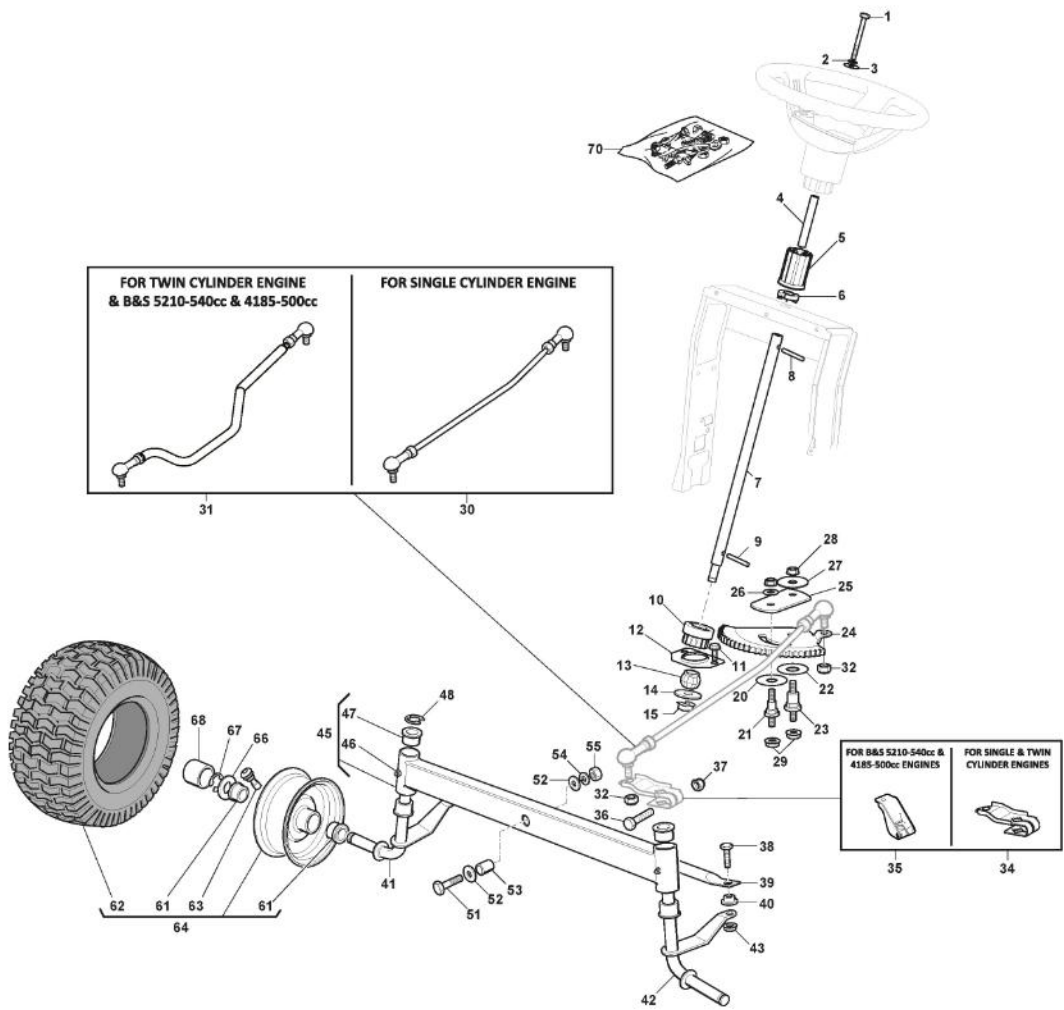

Karosserie

Bild Nr.	Anzahl	Teilenummer	Beschreibung	Hinweis	Von	Bis
1	1	325108105/0	Luftsammelleitung	only with Single Cylinder Engine		
2	6	112728706/0	Schraube			
3	12	112728686/0	Schraube			
4	1	325785551/1	Haubesatzhalter			
5	4	112735403/0	Schraube			
6	1	325263312/0	Ansauggitter	Grey NCS		
7	1	325263311/0	Ansauggitter	Grey NCS		
8	1	325077012/0	Haubesatz Schwarz	Black		
9	1	325108107/0	Luftsammelleitung	Grey NCS		
11	1	325785298/0	Konsolehalter			
12	4	125943016/0	Schraube			
13	2	325270325/0	Führung			
14	6	112735599/0	Schraube			
15	3	112735406/0	Schraube			
16	3	112523040/0	Scheibe			
17	1	325120259/2	Konsole			
18	2	125943016/0	Schraube			
19	2	325260003/0	Gummi			
21	1	325120203/1	Deckel			
22	1	325077004/1	Fronthaube	Black - Horizontal Grill		
23	1	325410939/0	Rechter Scheinwerfer transparent			
24	1	325410940/0	Linker Scheinwerfer transparent			
25	1	325110398/1	Zentral-Kappe Grau	Light Grey		
26	1	125943016/0	Schraube			
27	1	325785597/0	Rechte Lampenunterstützung			
28	1	325785598/0	Linke Lampenunterstützung			
29	1	114372768/0	Licht Reflektiertes Etikett			
34	1	325110401/0	Radenkappe Grau	Light Grey		
35	1	112437506/0	Plättchen			
36	2	125943016/0	Schraube			
37	2	112735406/0	Schraube			
38	2	112523040/0	Scheibe			
39	1	325547208/3	Hintere Platte			
40	2	125943016/0	Schraube			
56	1	325207190/1	Deckel	Not needed for Gear Model		
57	4	112523050/0	Scheibe			
58	2	112735403/0	Schraube